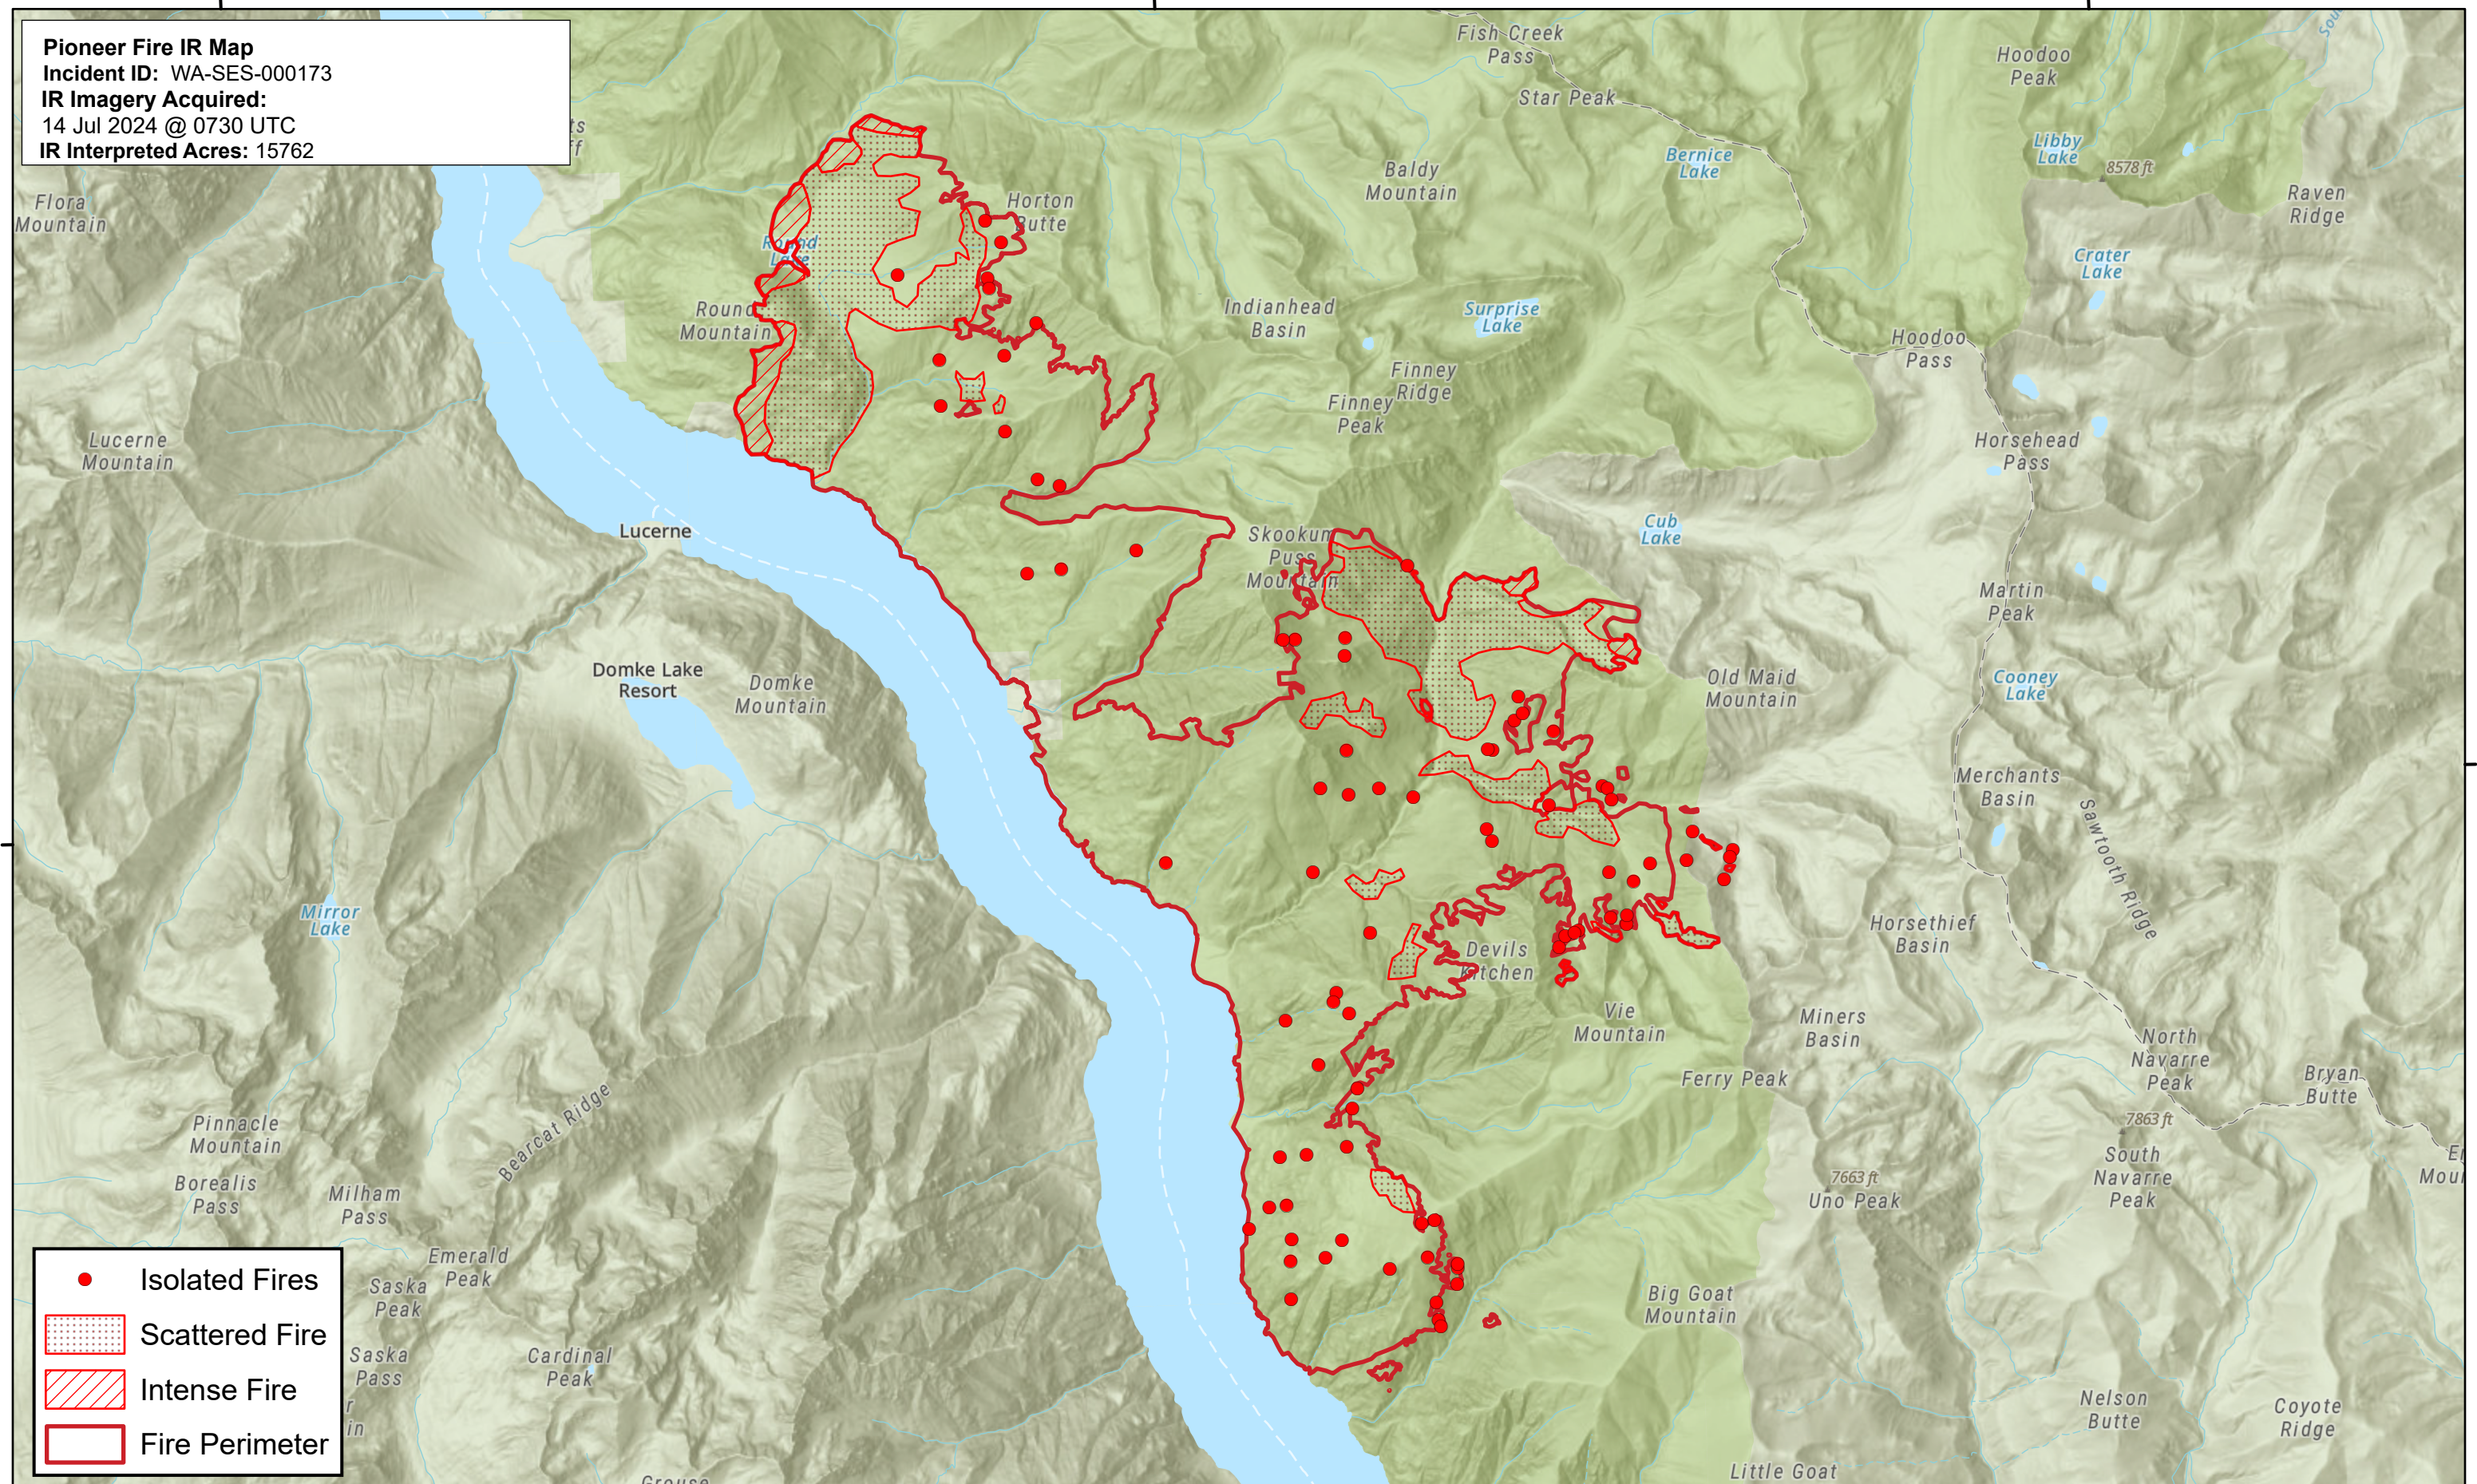

**Pioneer Fire IR Map**  
Incident ID: WA-SES-000173  
IR Imagery Acquired:  
14 Jul 2024 @ 0730 UTC  
IR Interpreted Acres: 15762

- Isolated Fires
- Scattered Fire
- Intense Fire
- Fire Perimeter