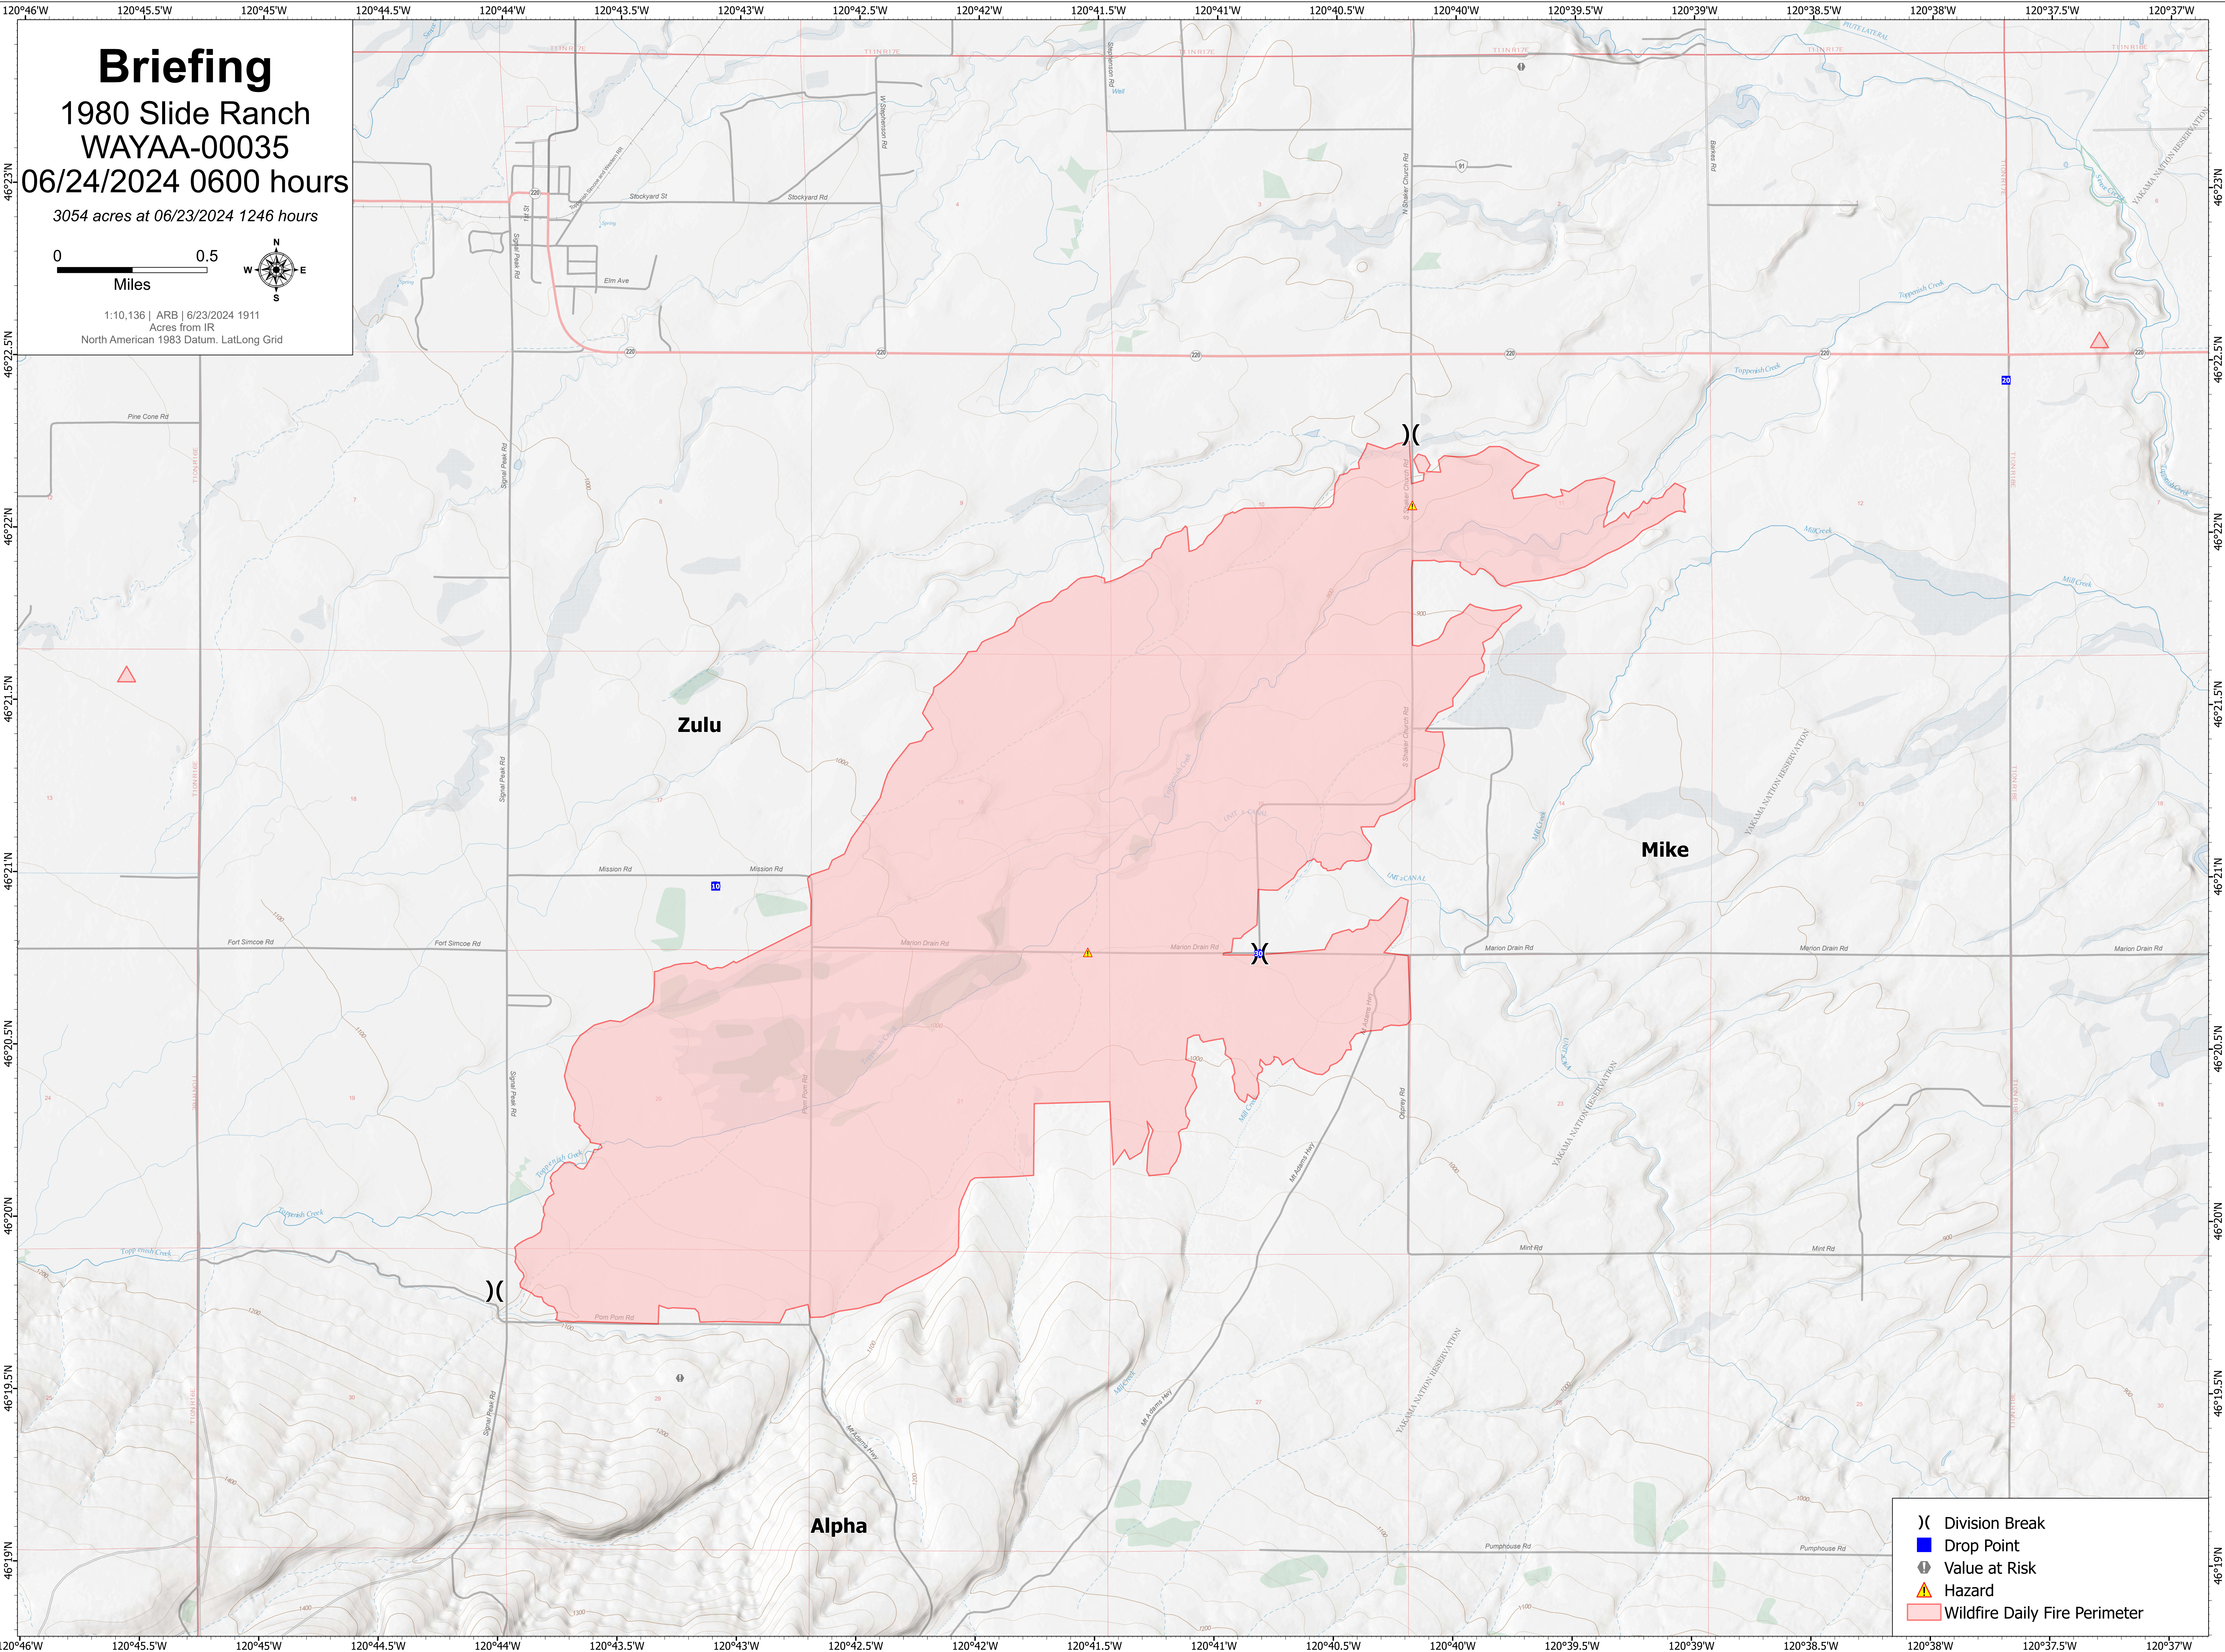

Briefing

1980 Slide Ranch
WAYAA-00035

06/24/2024 0600 hours

3054 acres at 06/23/2024 1246 hours

1:10,136 | ARB | 6/23/2024 1911
Acres from IR
North American 1983 Datum, LatLong Grid

- () Division Break
- Drop Point
- Value at Risk
- ▲ Hazard
- ▭ Wildfire Daily Fire Perimeter