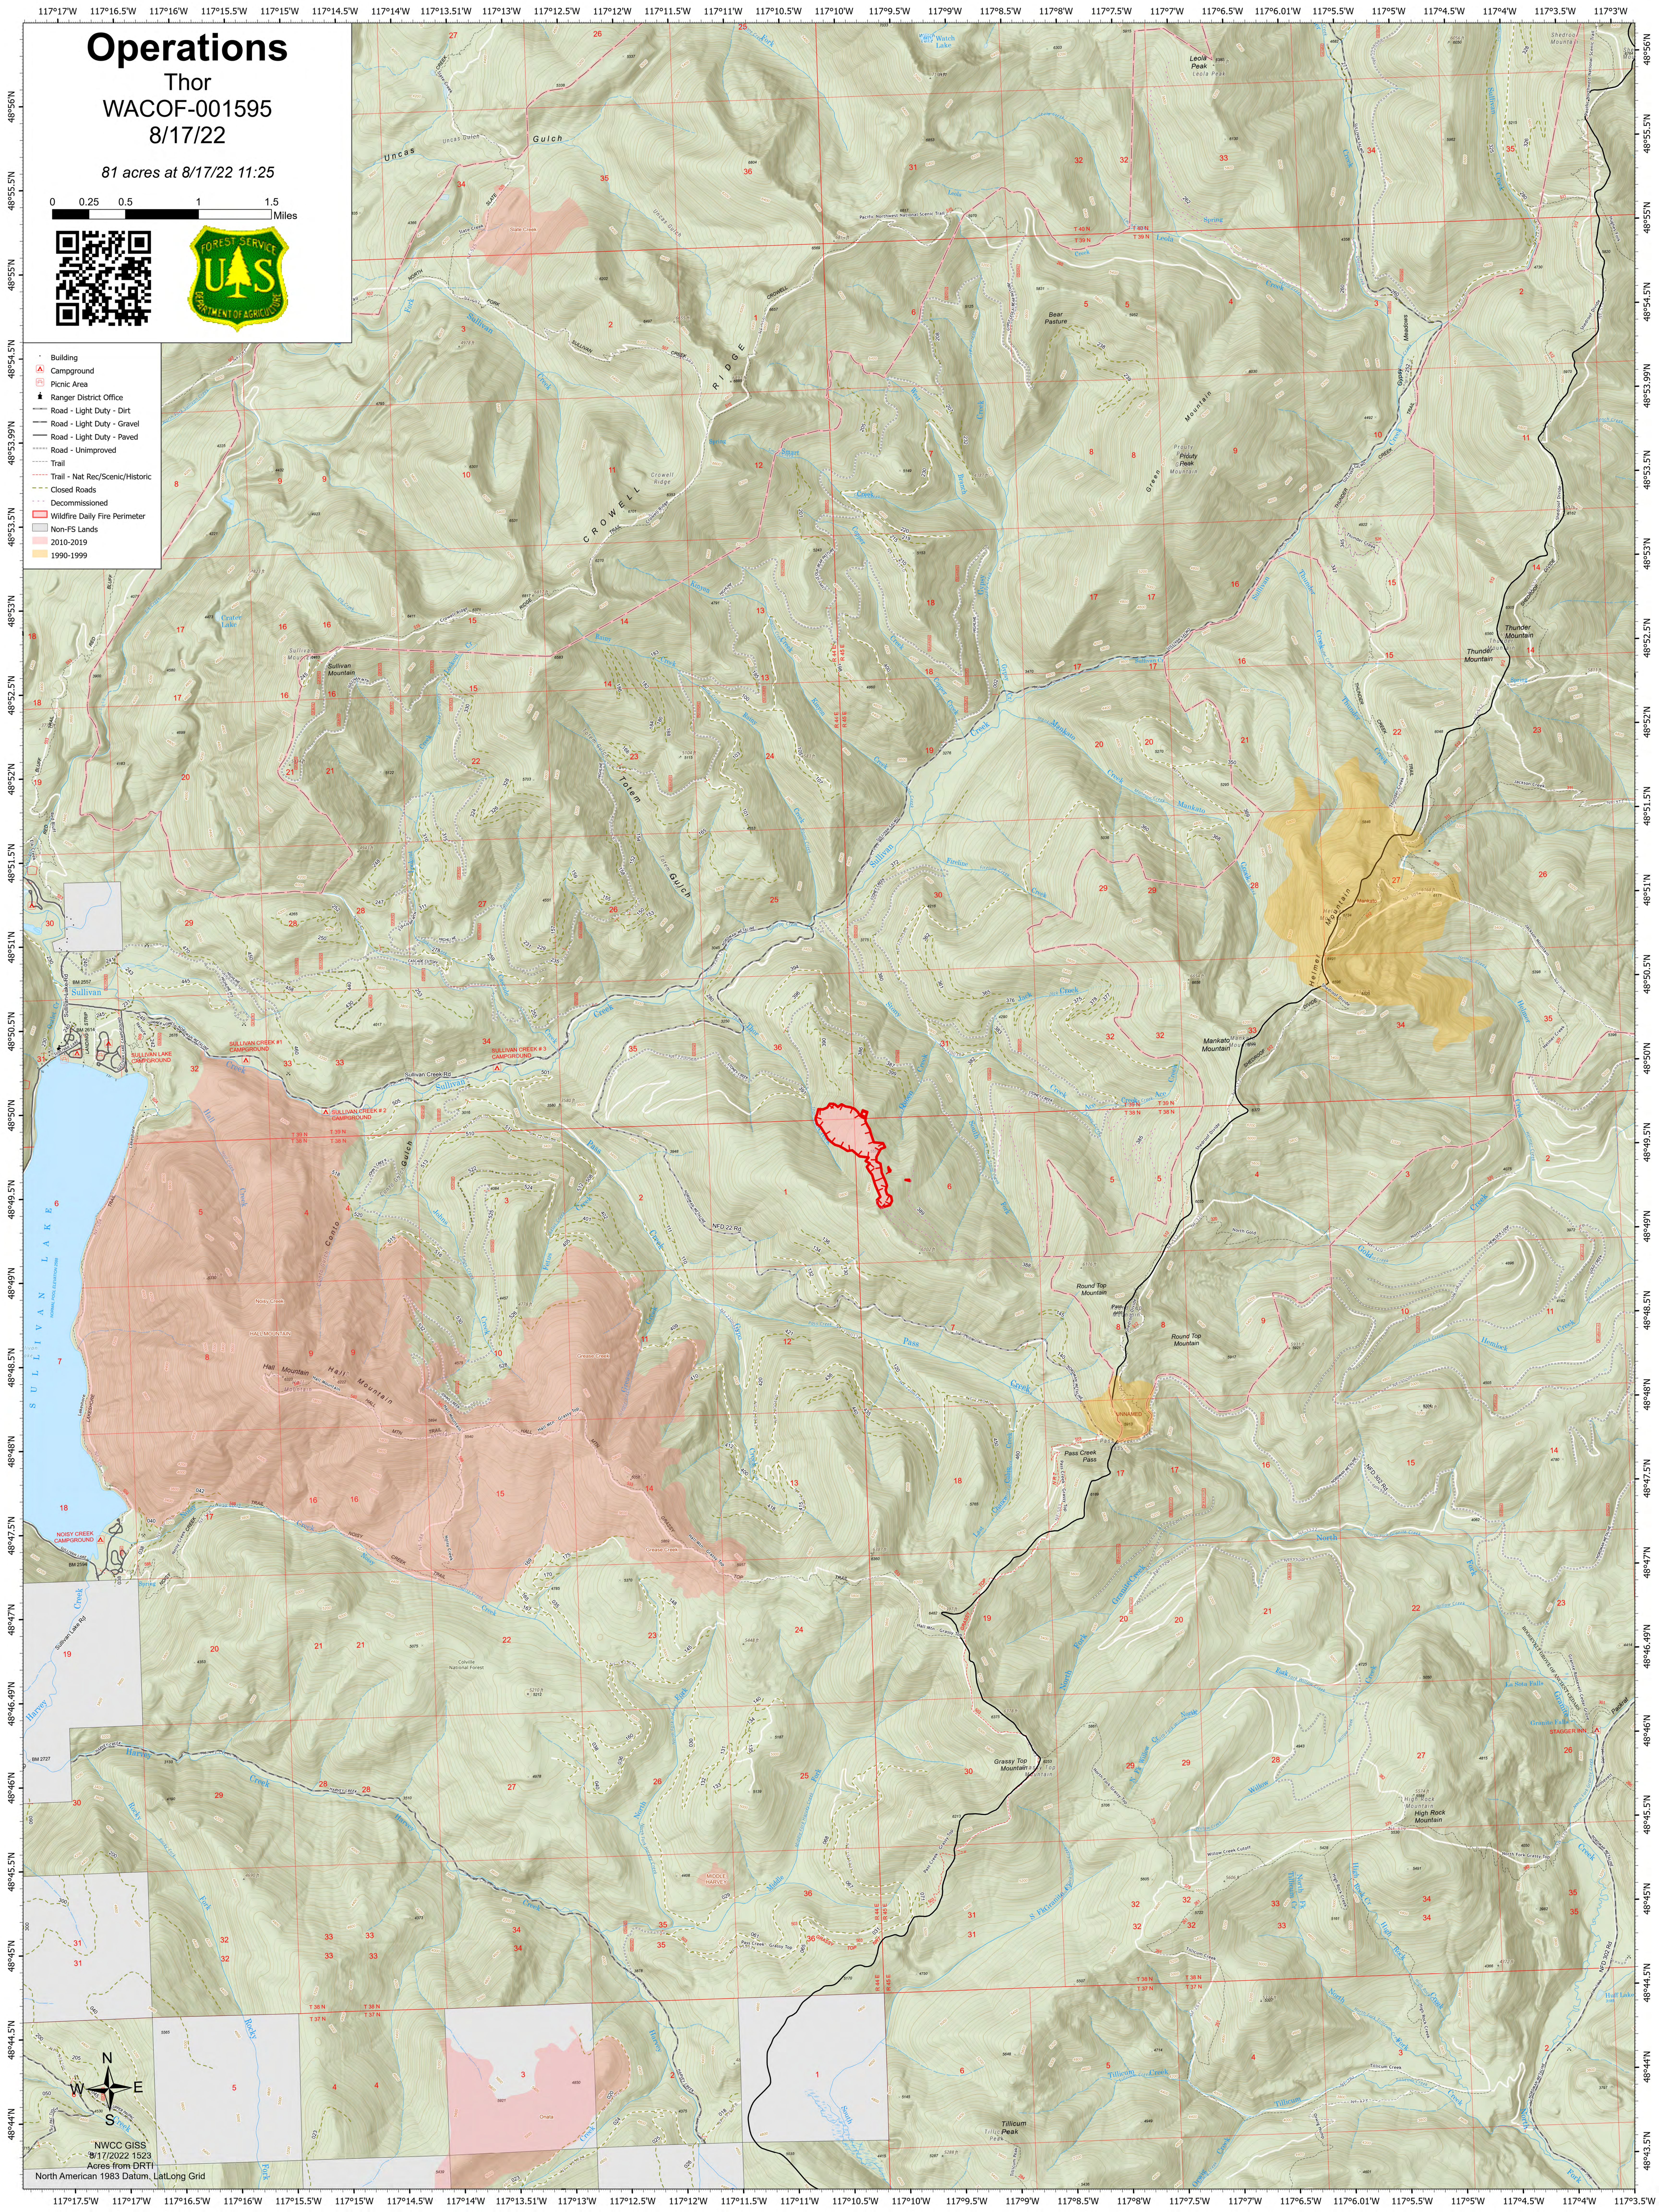

# Operations

Thor  
WACOF-001595  
8/17/22

81 acres at 8/17/22 11:25

- Building
- Campground
- Picnic Area
- Ranger District Office
- Road - Light Duty - Dirt
- Road - Light Duty - Gravel
- Road - Light Duty - Paved
- Road - Unimproved
- Trail
- Trail - Nat Rec/Scenic/Historic
- Closed Roads
- Decommissioned
- Wildfire Daily Fire Perimeter
- Non-FS Lands
- 2010-2019
- 1990-1999

NWCC GIS  
8/17/2022 1523  
Acres from DRTI  
North American 1983 Datum, Lat/Long Grid