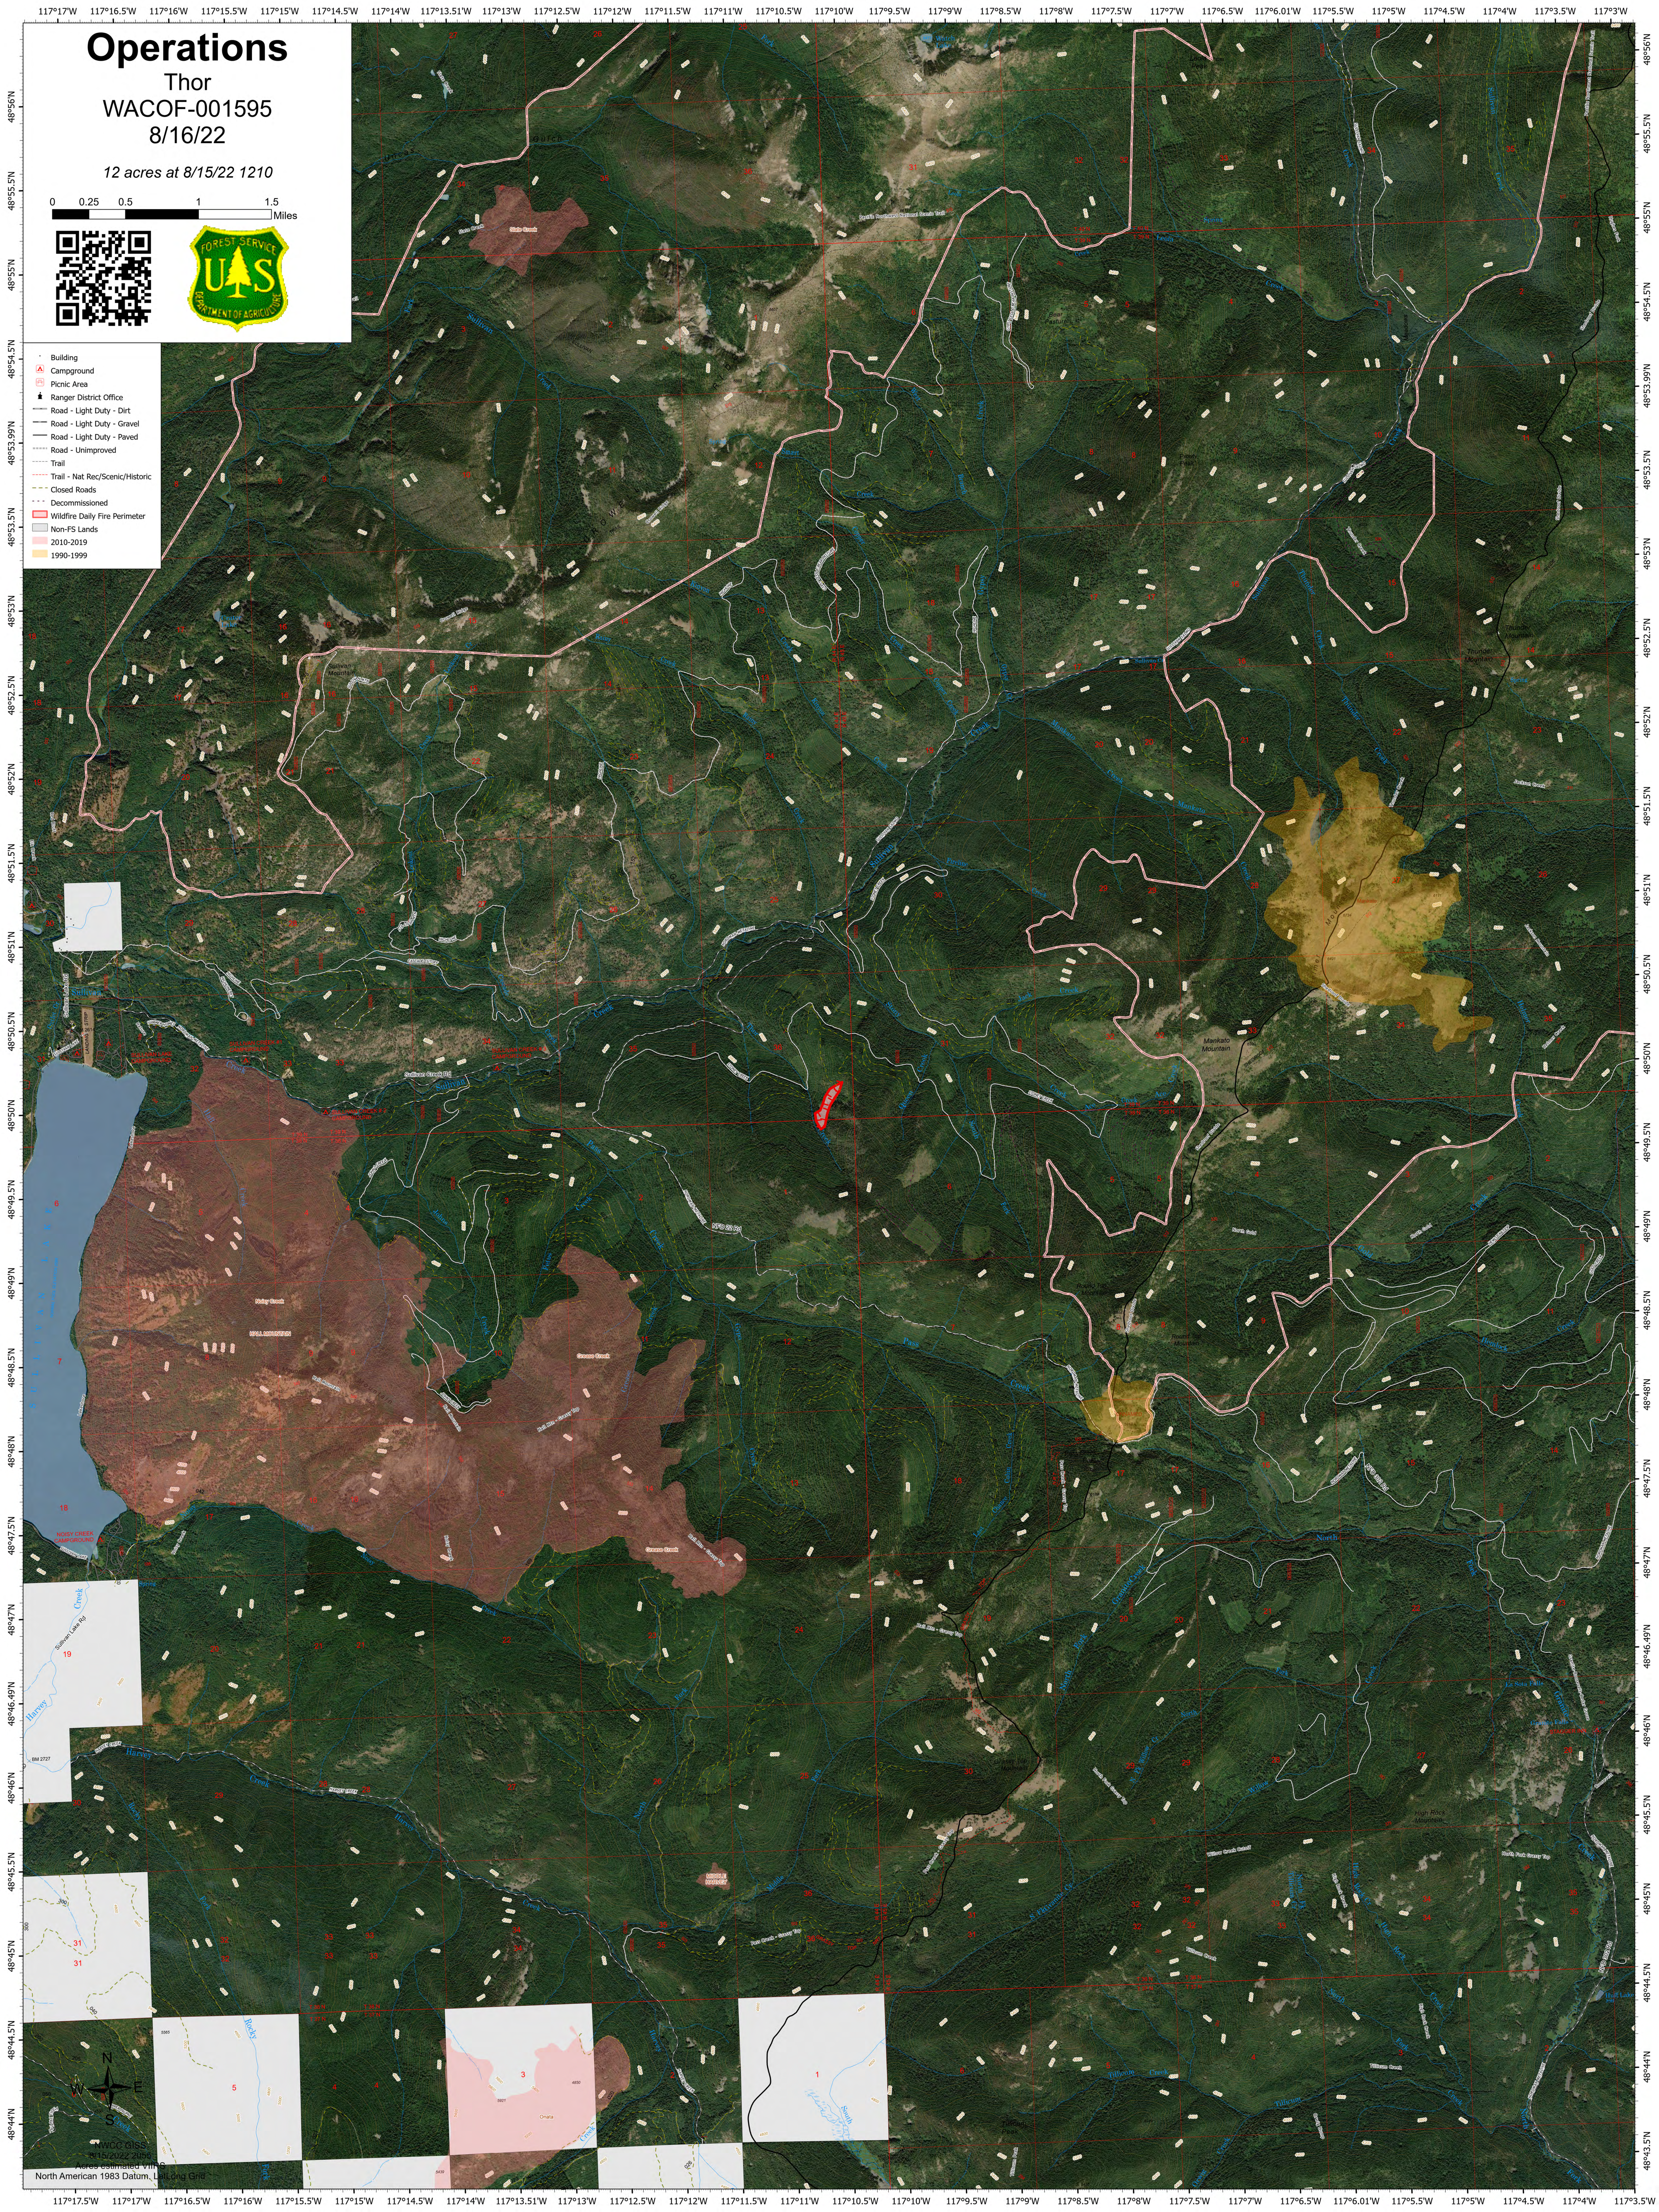

Operations

Thor
WACOF-001595
8/16/22

12 acres at 8/15/22 1210

- Building
- Campground
- Picnic Area
- Ranger District Office
- Road - Light Duty - Dirt
- Road - Light Duty - Gravel
- Road - Light Duty - Paved
- Road - Unimproved
- Trail
- Trail - Nat Rec/Scenic/Historic
- Closed Roads
- Decommissioned
- Wildfire Daily Fire Perimeter
- Non-FS Lands
- 2010-2019
- 1990-1999

WDC GIS
8/15/2022 2:05
North American 1983 Datum, UTM Long Grid