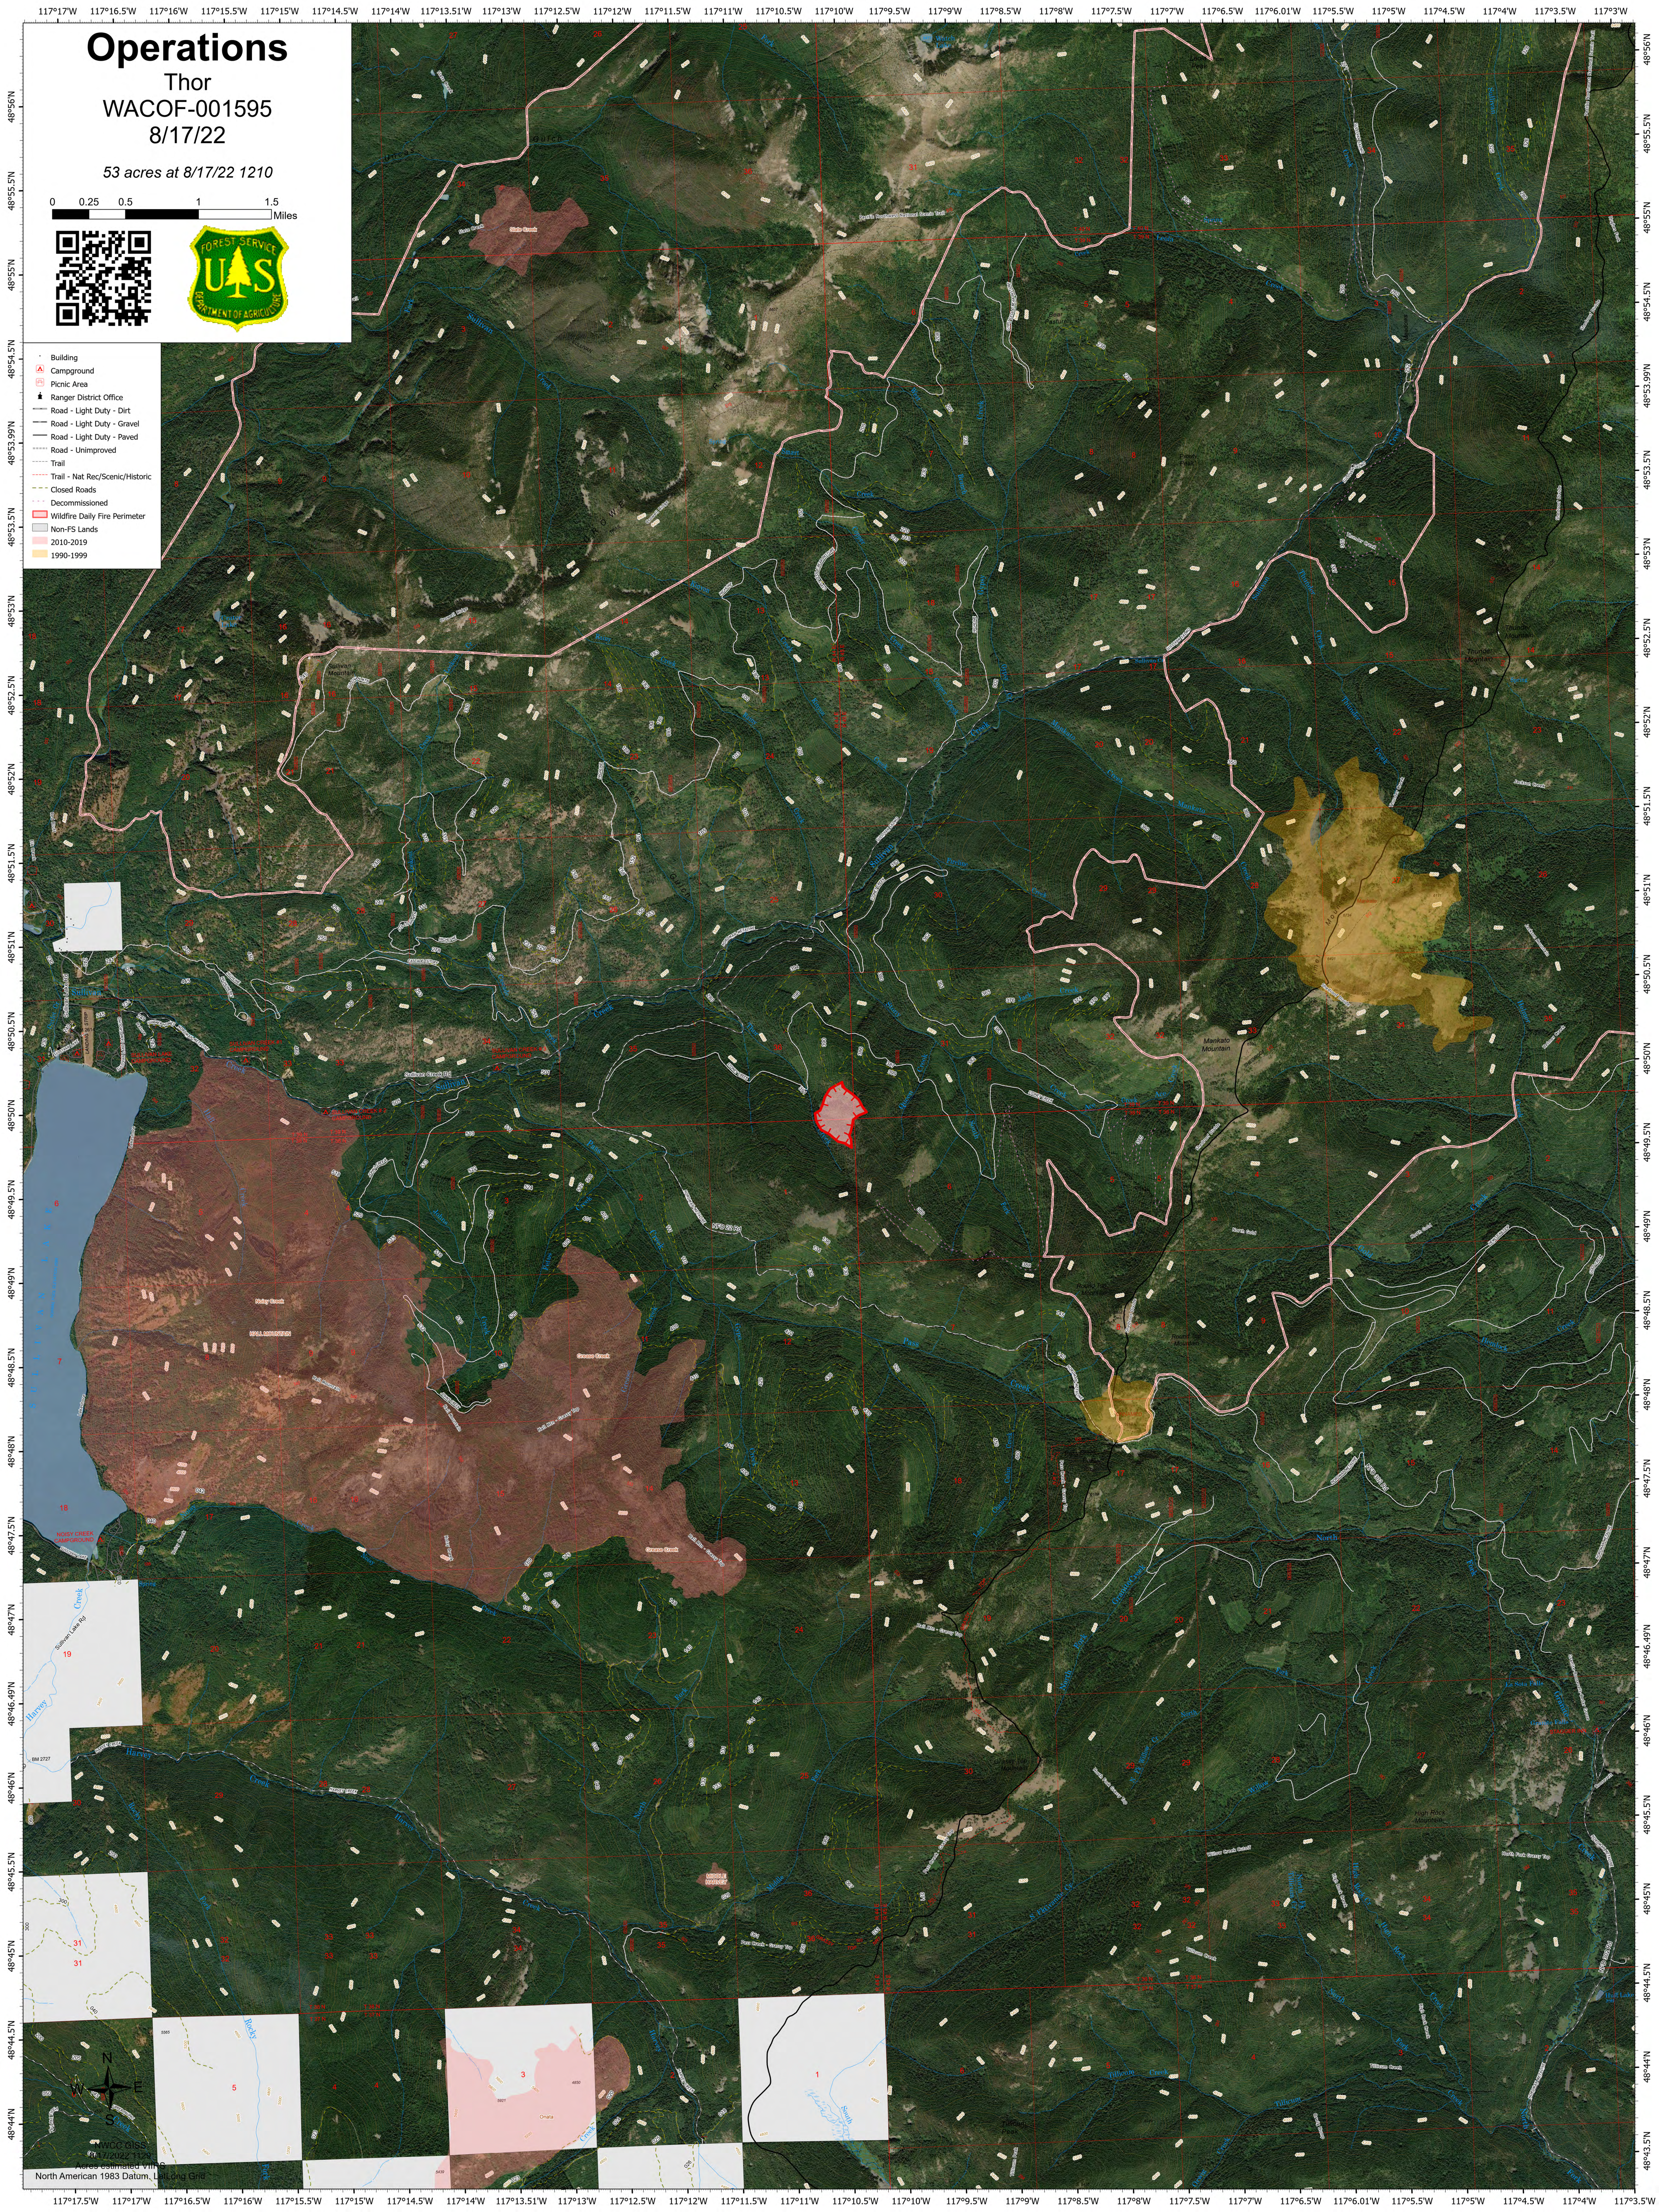

Operations

Thor
WACOF-001595
8/17/22

53 acres at 8/17/22 1210

- Building
- Campground
- Picnic Area
- Ranger District Office
- Road - Light Duty - Dirt
- Road - Light Duty - Gravel
- Road - Light Duty - Paved
- Road - Unimproved
- Trail
- Trail - Nat Rec/Scenic/Historic
- Closed Roads
- Decommissioned
- Wildfire Daily Fire Perimeter
- Non-FS Lands
- 2010-2019
- 1990-1999

WDC GIS
8/17/2022 11:24
North American 1983 Datum, UTM Long Grid