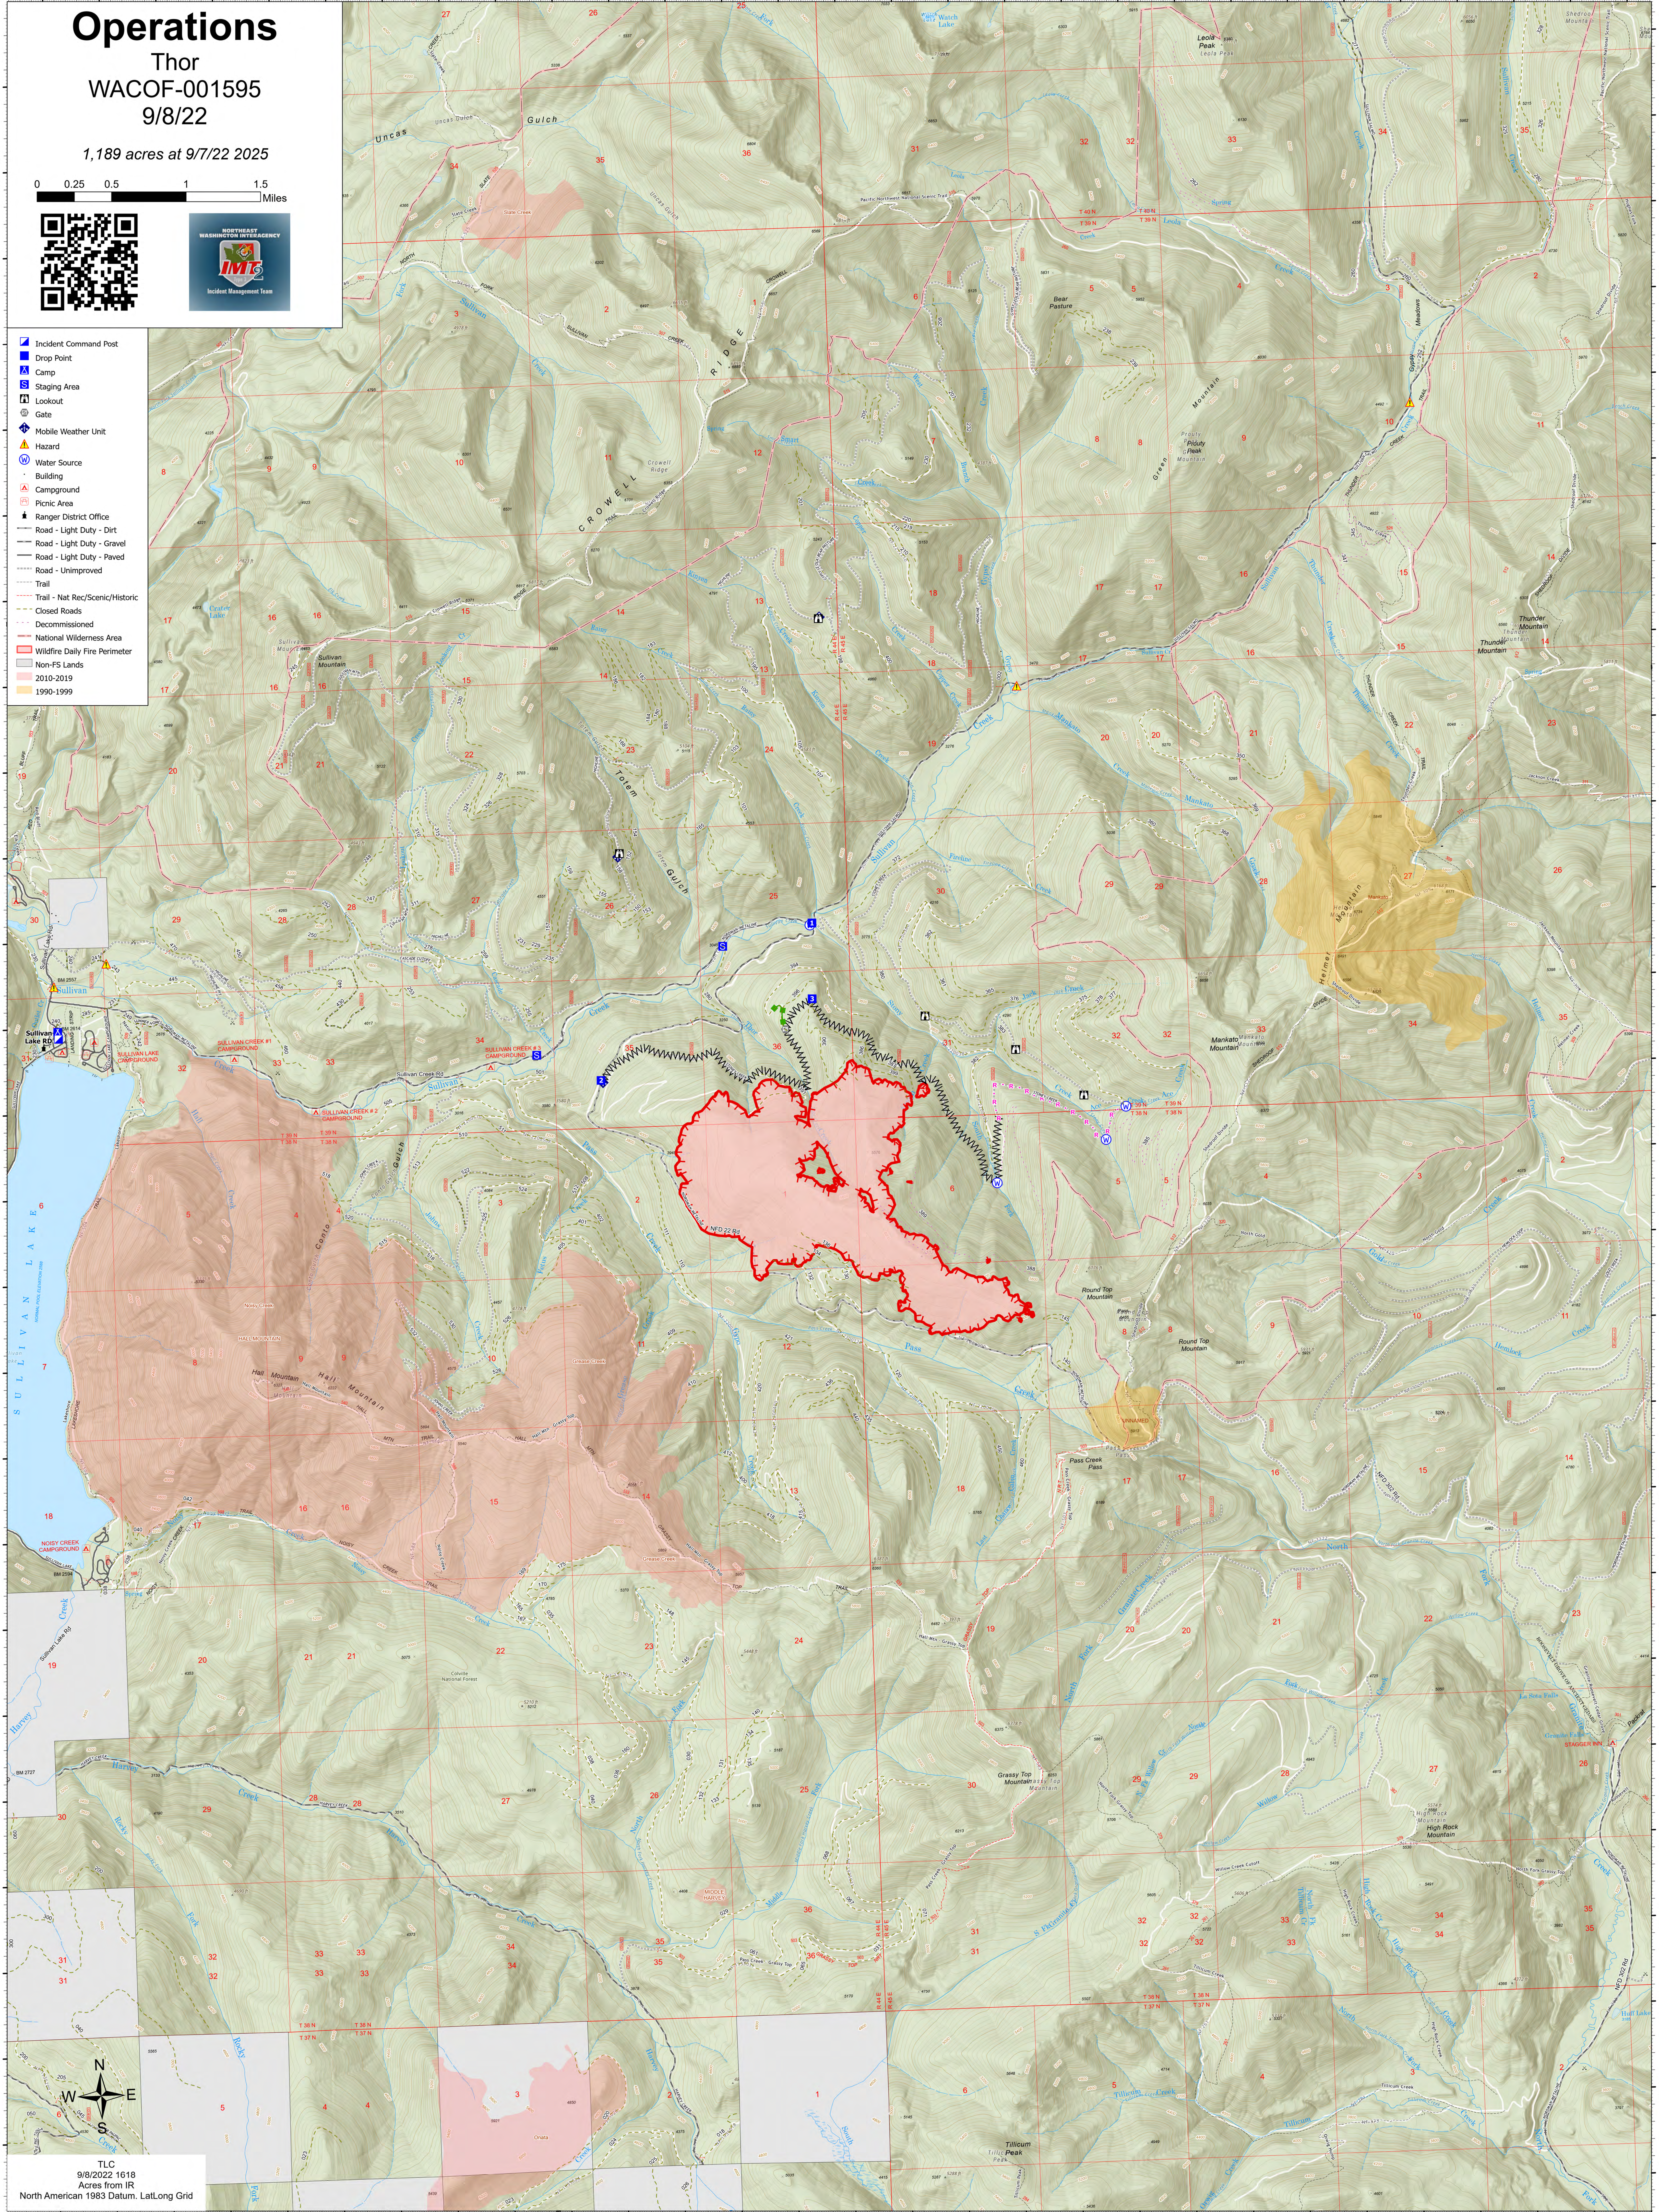

# Operations

Thor  
WACOF-001595  
9/8/22

1,189 acres at 9/7/22 2025

0 0.25 0.5 1 1.5  
Miles

- Incident Command Post
- Drop Point
- Camp
- Staging Area
- Lookout
- Gate
- Mobile Weather Unit
- Hazard
- Water Source
- Building
- Campground
- Picnic Area
- Ranger District Office
- Road - Light Duty - Dirt
- Road - Light Duty - Gravel
- Road - Light Duty - Paved
- Road - Unimproved
- Trail
- Trail - Nat Rec/Scenic/Historic
- Closed Roads
- Decommissioned
- National Wilderness Area
- Wildfire Daily Fire Perimeter
- Non-FS Lands
- 2010-2019
- 1990-1999

TLC  
9/8/2022 1618  
Acres from IR  
North American 1983 Datum, Lat/Long Grid