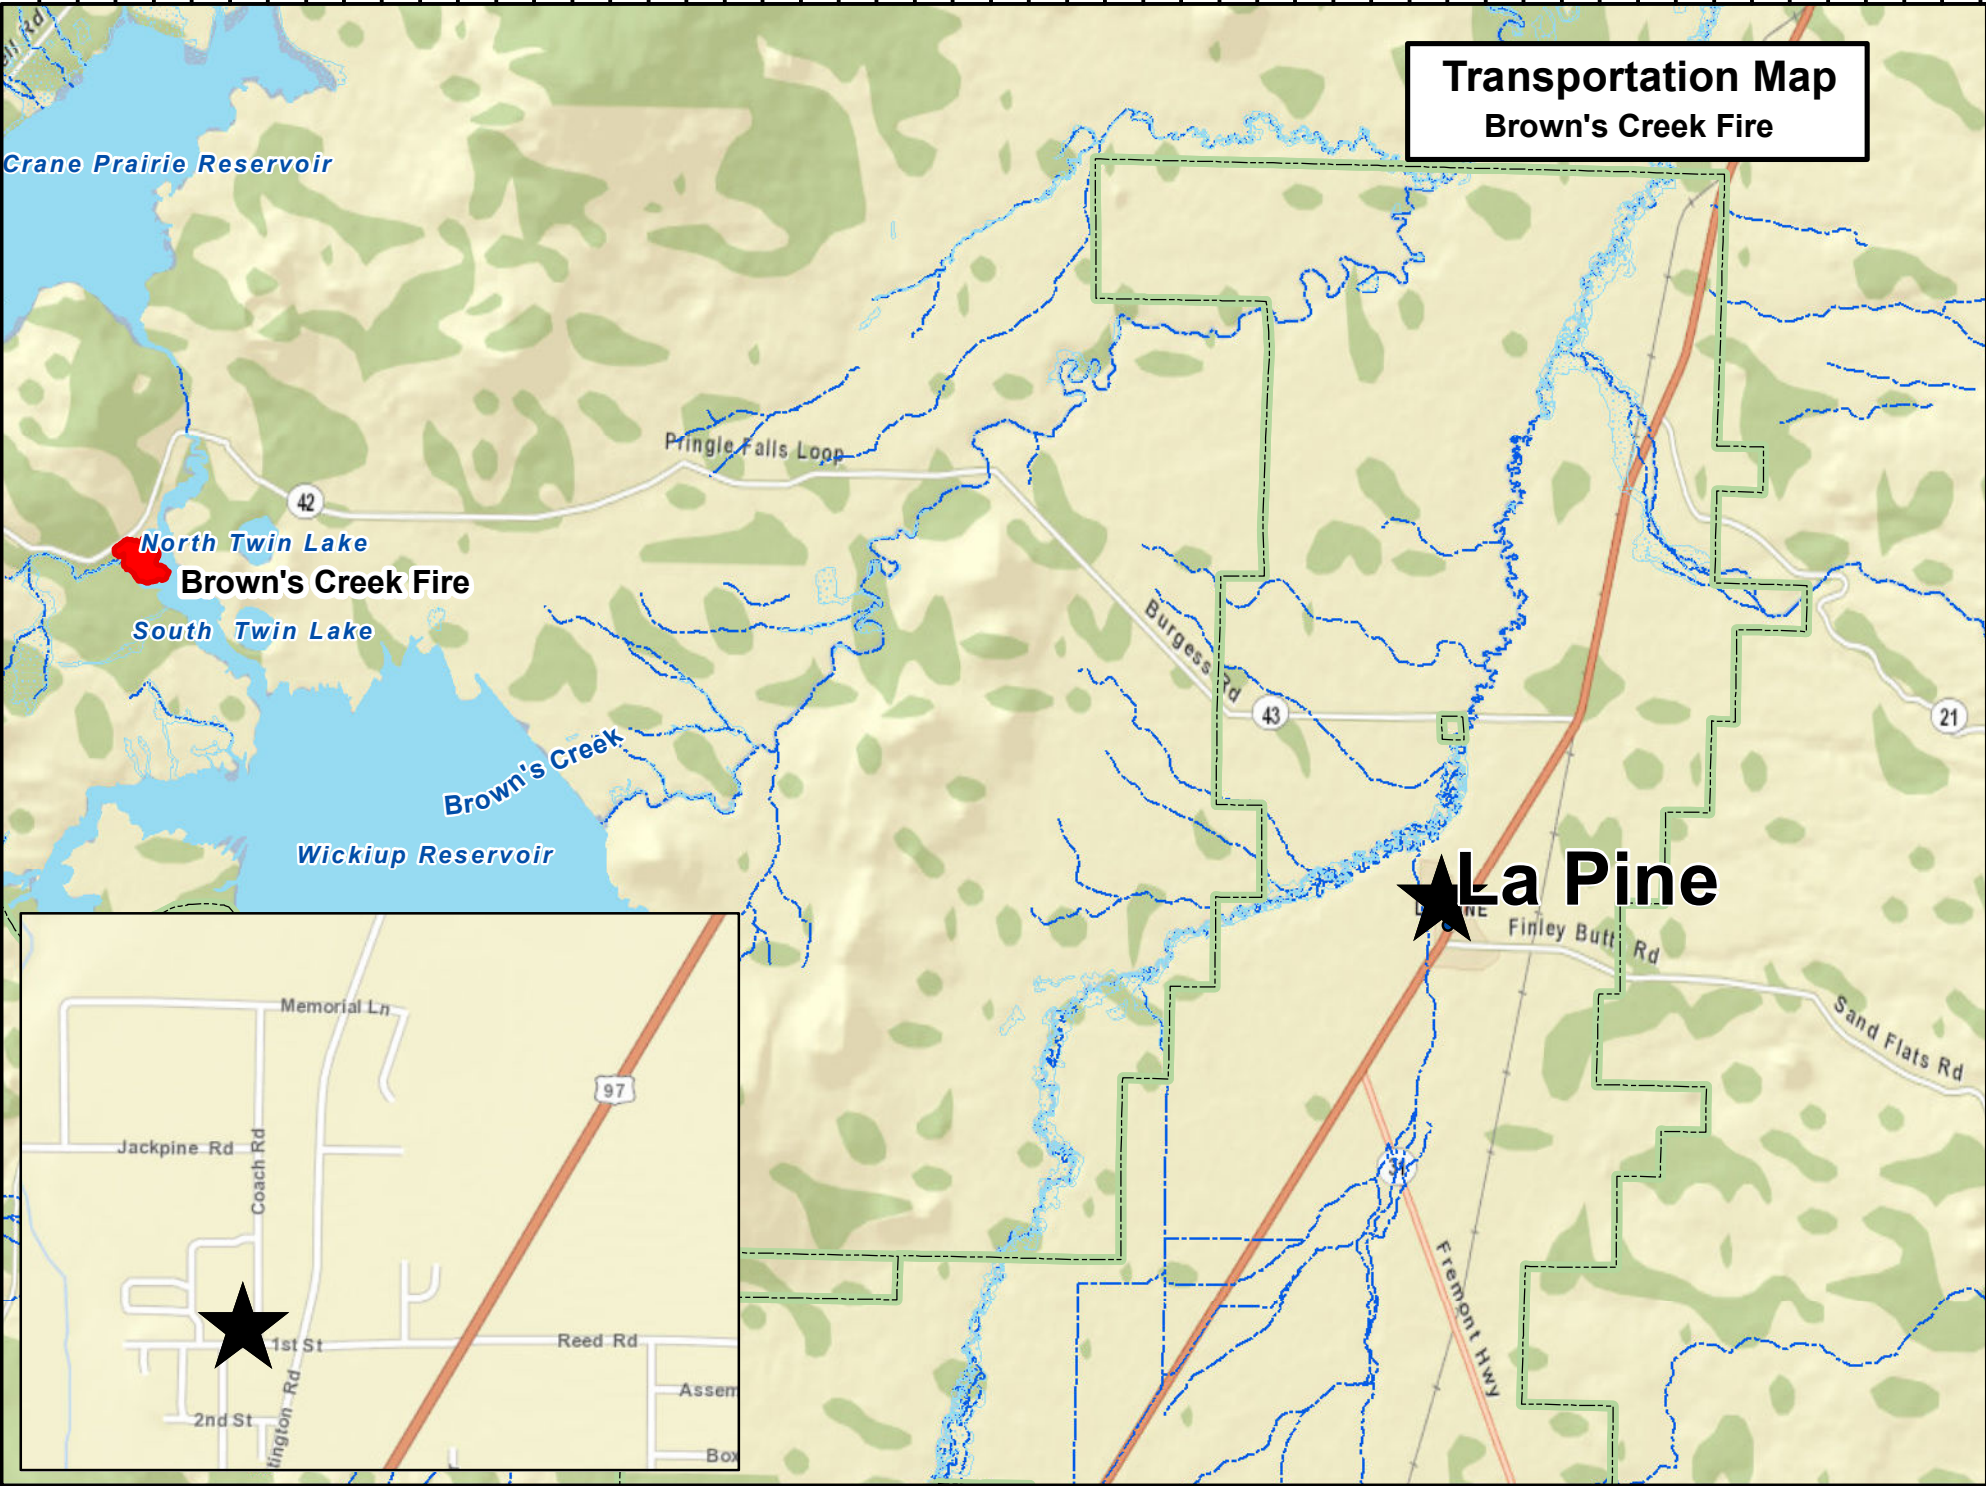

121°49'0"W 121°47'30"W 121°46'0"W 121°44'30"W 121°43'0"W 121°41'30"W 121°40'0"W 121°38'30"W 121°37'0"W 121°35'30"W 121°34'0"W 121°32'30"W 121°31'0"W 121°29'30"W 121°28'0"W 121°26'30"W 121°25'0"W 121°23'30"W

# Transportation Map Brown's Creek Fire

43°48'30"N  
43°47'30"N  
43°46'30"N  
43°45'30"N  
43°44'30"N  
43°43'30"N  
43°42'30"N  
43°41'30"N  
43°40'30"N  
43°39'30"N  
43°38'30"N  
43°37'30"N  
43°36'30"N  
43°35'30"N