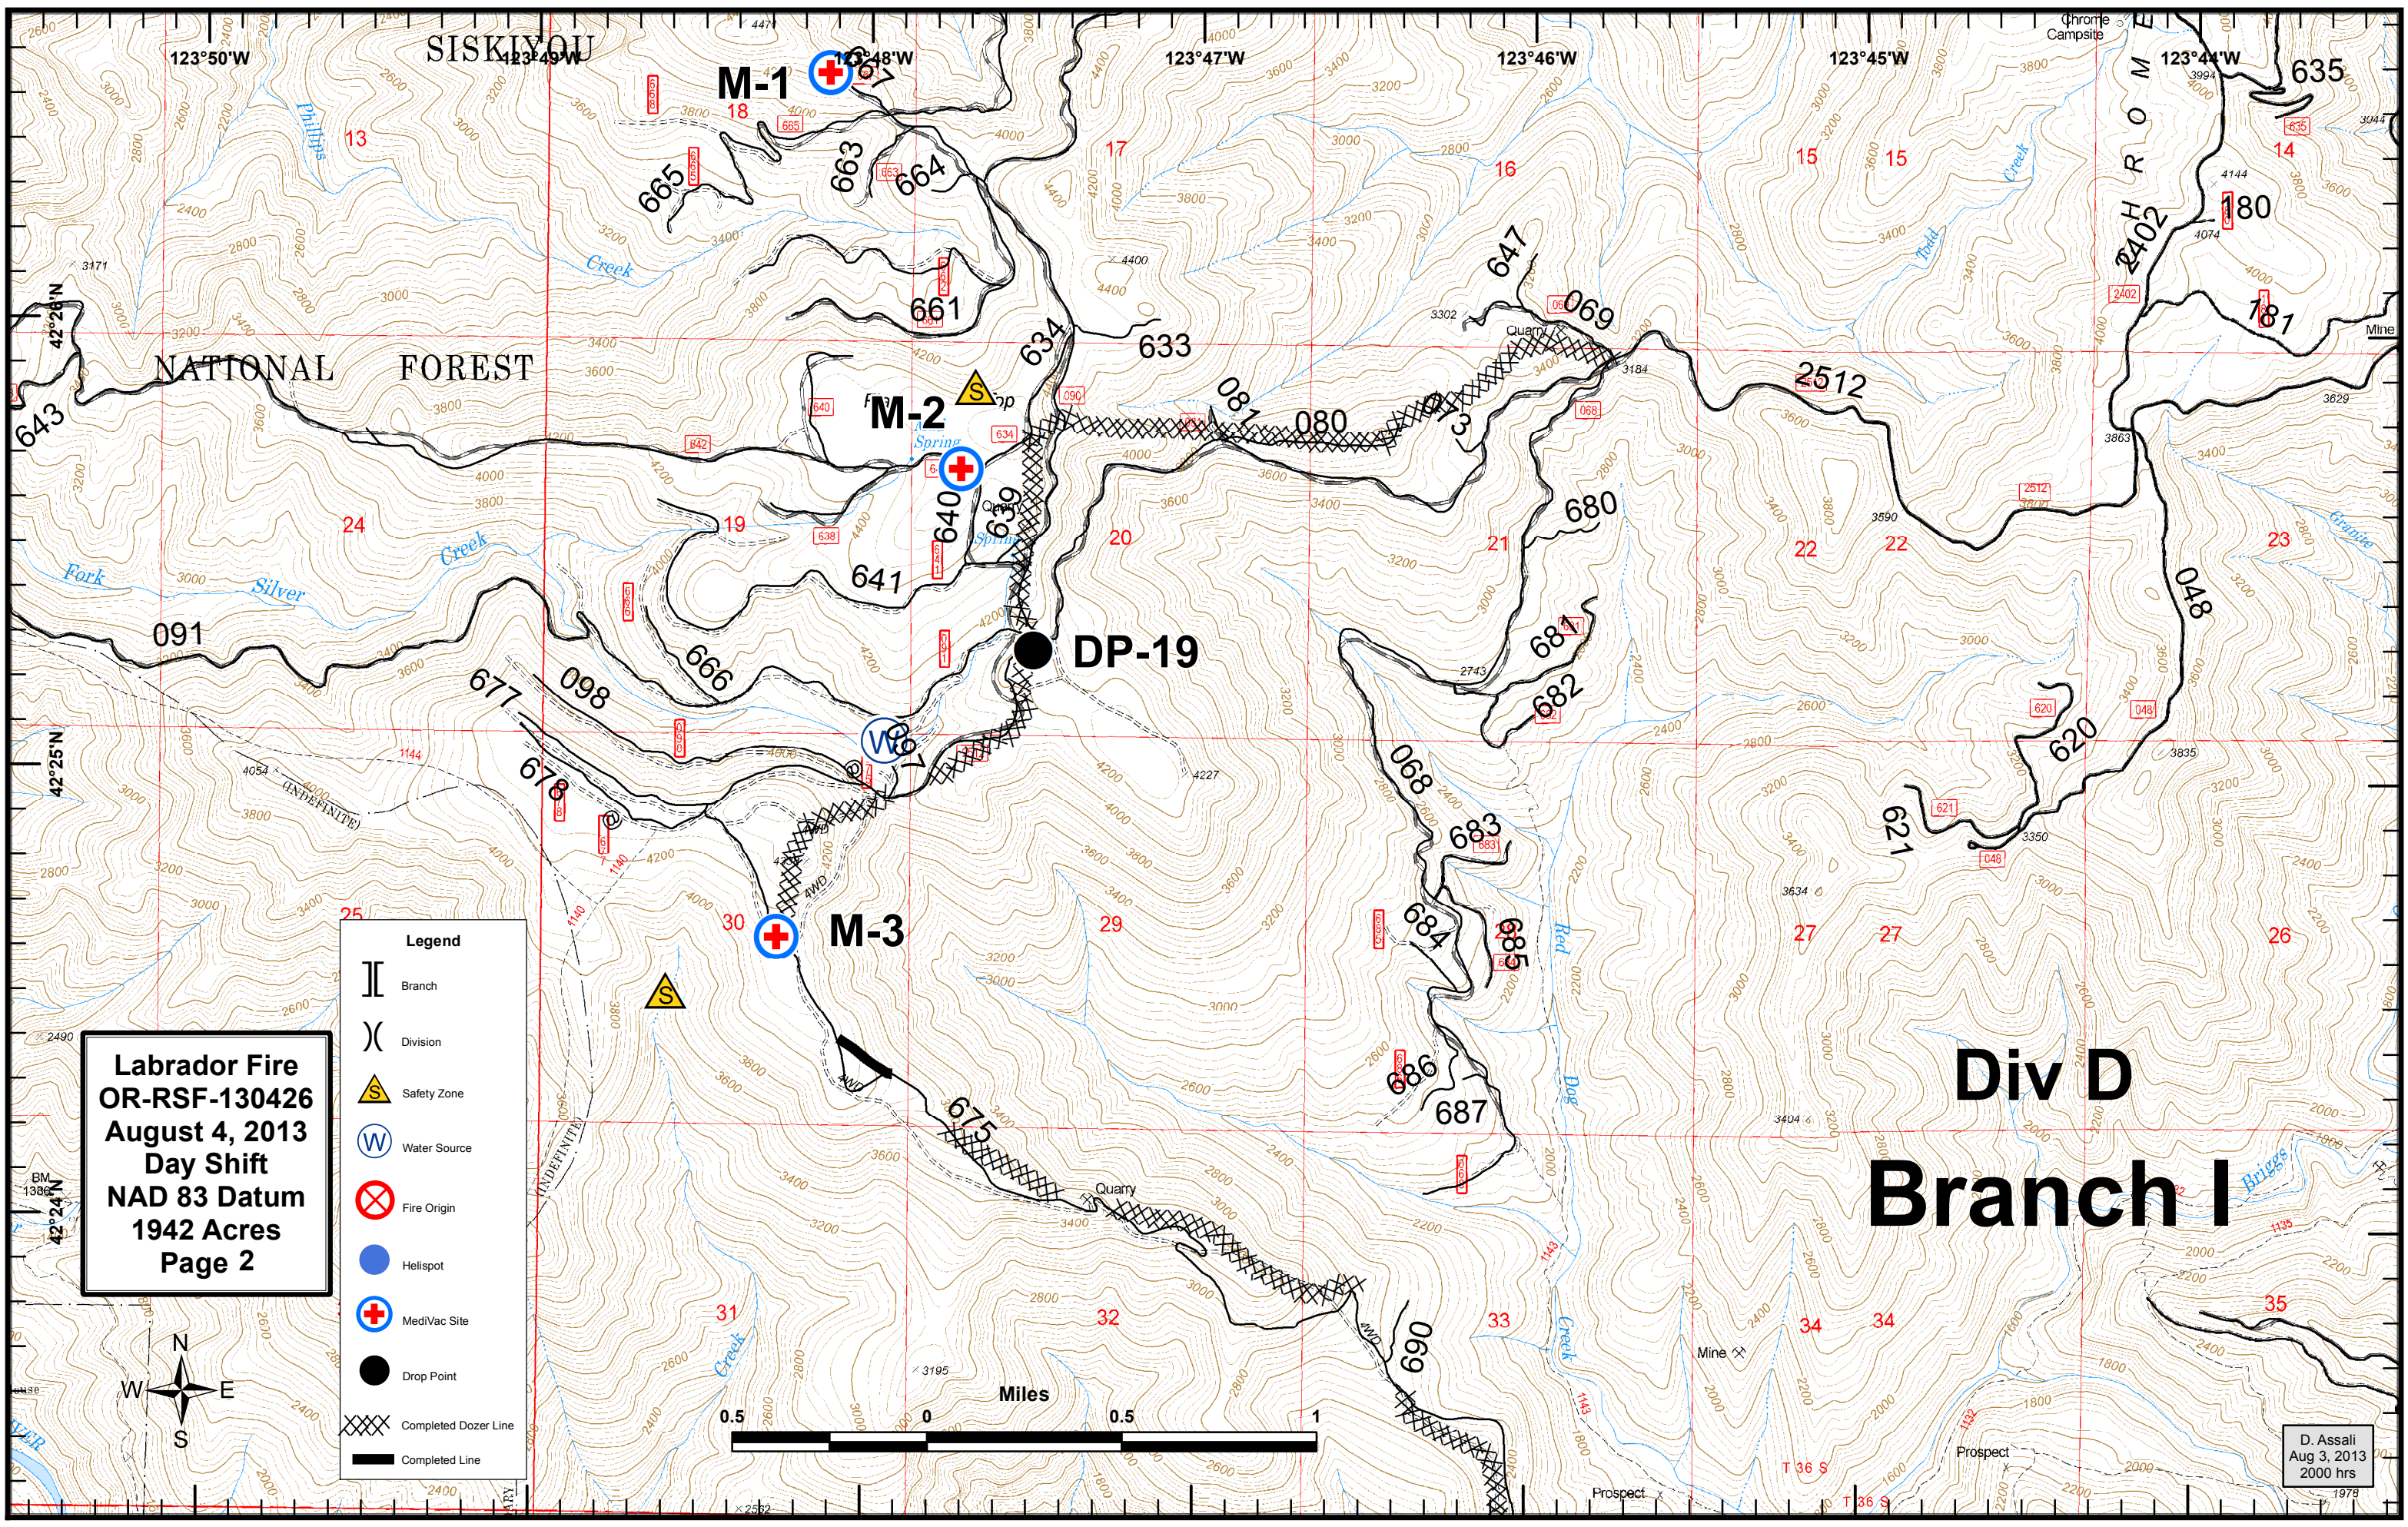

Legend

- Branch
- Division
- Water Source
- Fire Origin
- Helispot
- MediVac Site
- Drop Point

**Div D
Branch I**

D. Assali
Aug 3, 2013
2000 hrs

Labrador Fire
OR-RSF-130426
August 4, 2013
Day Shift
NAD 83 Datum
1942 Acres
Page 2

- Legend**
- Branch
 - Division
 - Safety Zone
 - Water Source
 - Fire Origin
 - Helispot
 - MediVac Site
 - Drop Point
 - Completed Dozer Line
 - Completed Line

Div D Branch I

D. Assali
Aug 3, 2013
2000 hrs

Labrador Fire
OR-RSF-130426
August 4, 2013
Day Shift
NAD 83 Datum
1942 Acres
Page 3

Legend

-  Branch
-  Division
-  Water Source
-  Fire Origin
-  Helispot
-  MediVac Site
-  Drop Point
-  Uncontrolled Fire Edge
-  Completed Dozer Line
-  Completed Line

Legend

- [] Branch
- () Division
- ⚠ Safety Zone
- W Water Source
- ⊗ Fire Origin
- Helispot
- ⊕ MediVac Site
- Drop Point
- XXXX Completed Dozer Line
- Completed Line

Branch I DIV E

D. Assali
Aug 3, 2013
2000 hrs