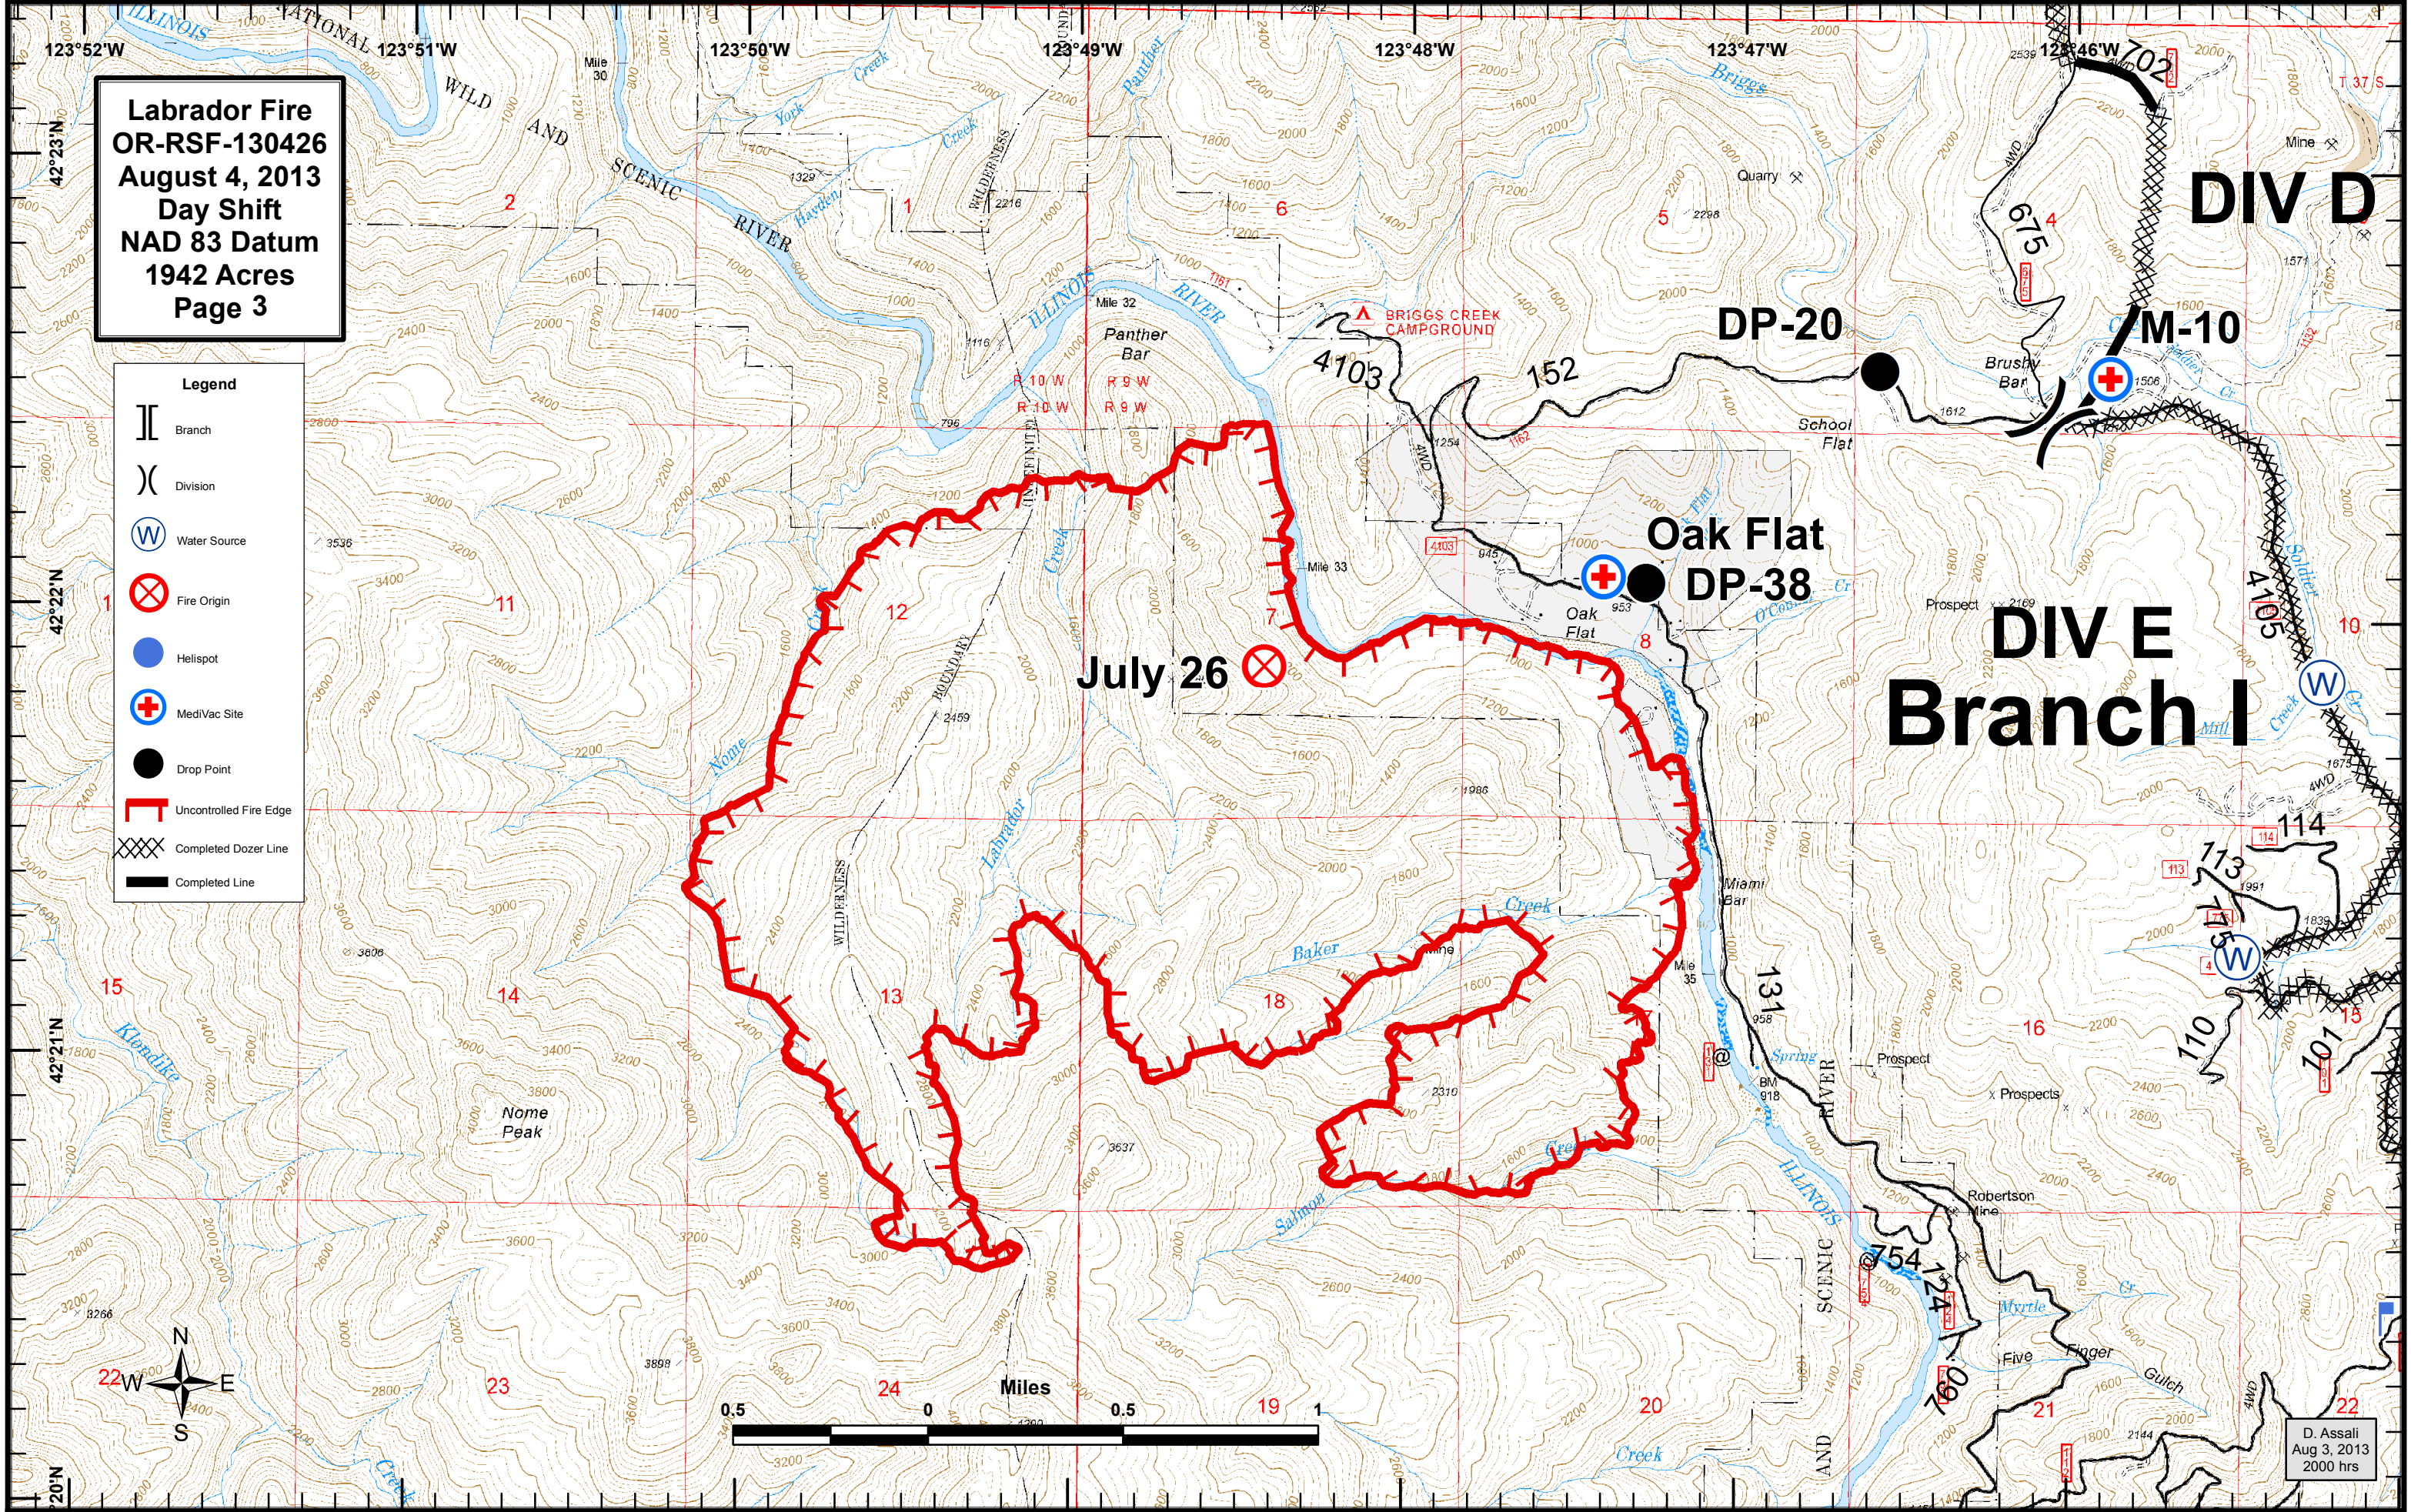

- Legend**
- Branch
 - Division
 - Safety Zone
 - Water Source
 - Fire Origin
 - Helispot
 - MediVac Site
 - Drop Point
 - Completed Dozer Line
 - Completed Line

Div D Branch I

D. Assali
Aug 3, 2013
2000 hrs

Labrador Fire
OR-RSF-130426
August 4, 2013
Day Shift
NAD 83 Datum
1942 Acres
Page 3

Legend

-  Branch
-  Division
-  Water Source
-  Fire Origin
-  Helispot
-  MediVac Site
-  Drop Point
-  Uncontrolled Fire Edge
-  Completed Dozer Line
-  Completed Line

Legend

- [] Branch
- () Division
- ⚠ Safety Zone
- W Water Source
- ⊗ Fire Origin
- Helispot
- ⊕ MediVac Site
- Drop Point
- XXXX Completed Dozer Line
- Completed Line

Branch I DIV E

D. Assali
Aug 3, 2013
2000 hrs

**Labrador Fire
OR-RSF-130426
August 4, 2013
Day Shift
NAD 83 Datum
1942 Acres
Page 5**

- Legend**
-  Branch
 -  Division
 -  Safety Zone
 -  Water Source
 -  Fire Origin
 -  Hellspot
 -  MediVac Site
 -  Drop Point