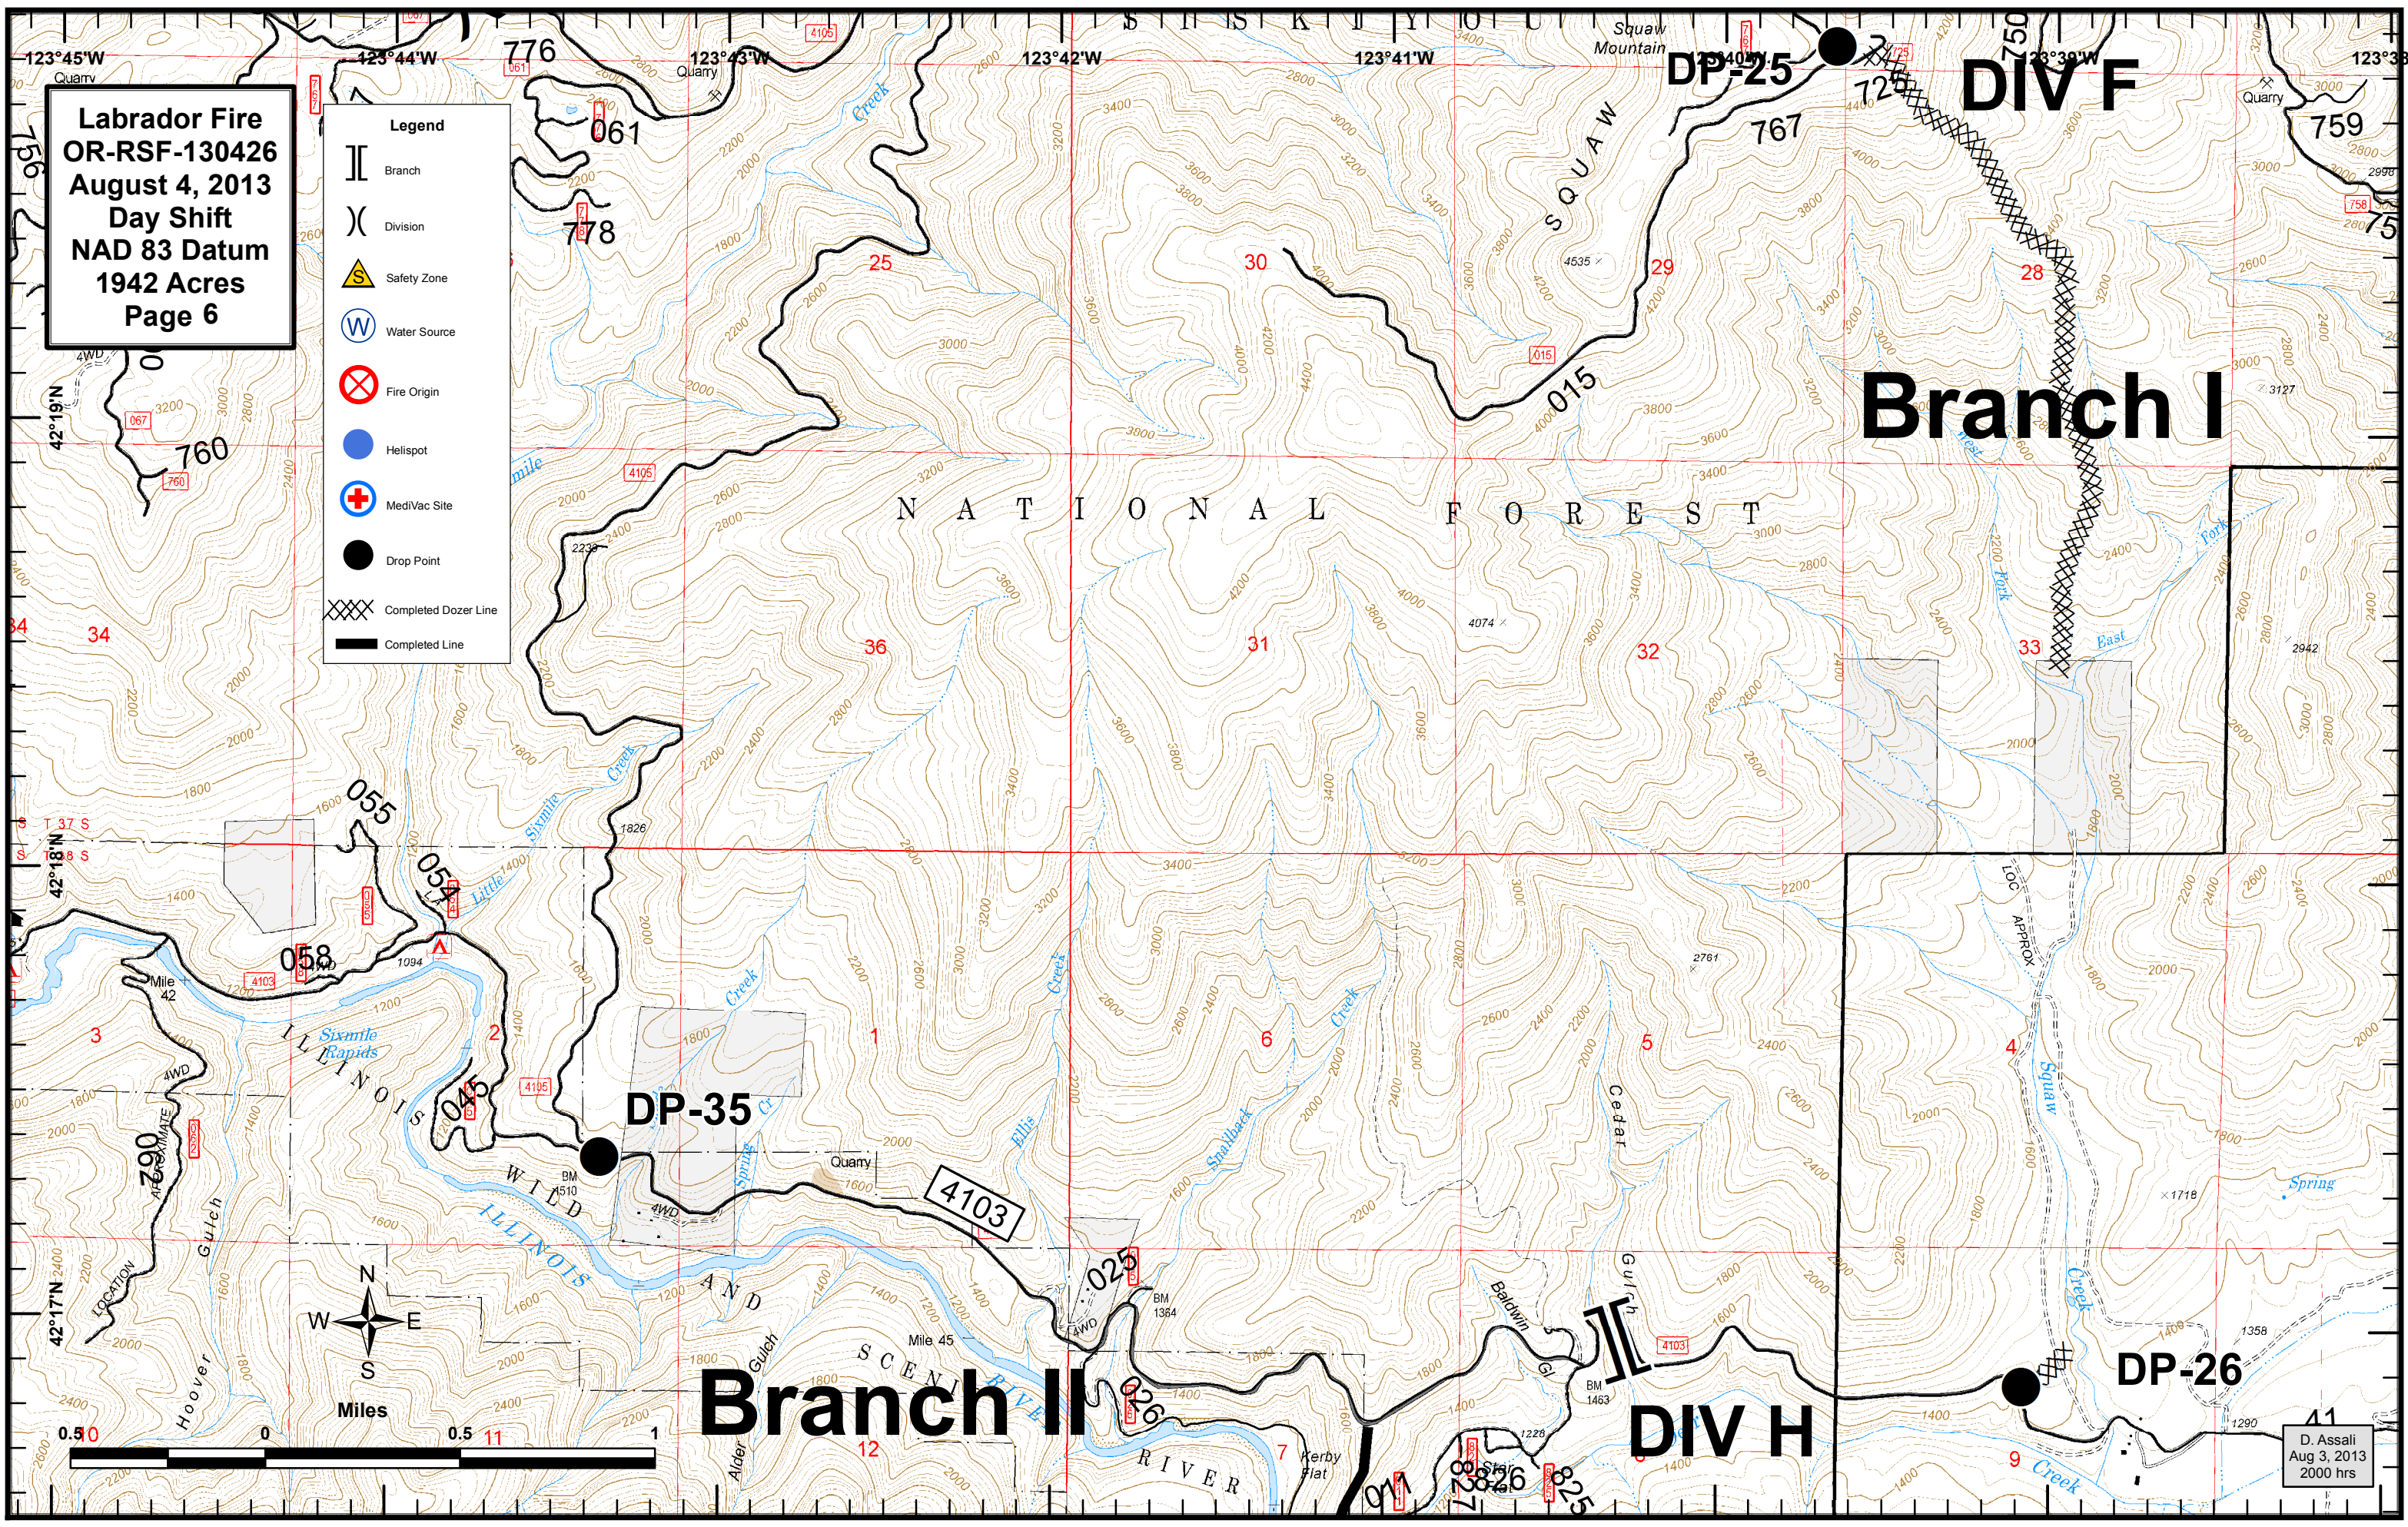

Labrador Fire
OR-RSF-130426
August 4, 2013
Day Shift
NAD 83 Datum
1942 Acres
Page 3

Legend

-  Branch
-  Division
-  Water Source
-  Fire Origin
-  Helispot
-  MediVac Site
-  Drop Point
-  Uncontrolled Fire Edge
-  Completed Dozer Line
-  Completed Line

**Labrador Fire
OR-RSF-130426
August 4, 2013
Day Shift
NAD 83 Datum
1942 Acres
Page 5**

- Legend**
-  Branch
 -  Division
 -  Safety Zone
 -  Water Source
 -  Fire Origin
 -  Hellspot
 -  MediVac Site
 -  Drop Point

DIV F

DP-37

Branch II

D. Assall
Aug 3, 2013
2000 hrs

Labrador Fire
OR-RSF-130426
August 4, 2013
Day Shift
NAD 83 Datum
1942 Acres
Page 6

Legend

- Branch
- Division
- Safety Zone
- Water Source
- Fire Origin
- Helispot
- MediVac Site
- Drop Point
- Completed Dozer Line
- Completed Line

D. Assali
Aug 3, 2013
2000 hrs

Labrador Fire
OR-RFS-130426
August 4, 2013
Day Shift
NAD 83 Datum

- Water Source
- Helispot
- MediVac Site
- Incident Command Post
- Drop Point

- Division
- Branch
- Fire Perimeter
- Wilderness