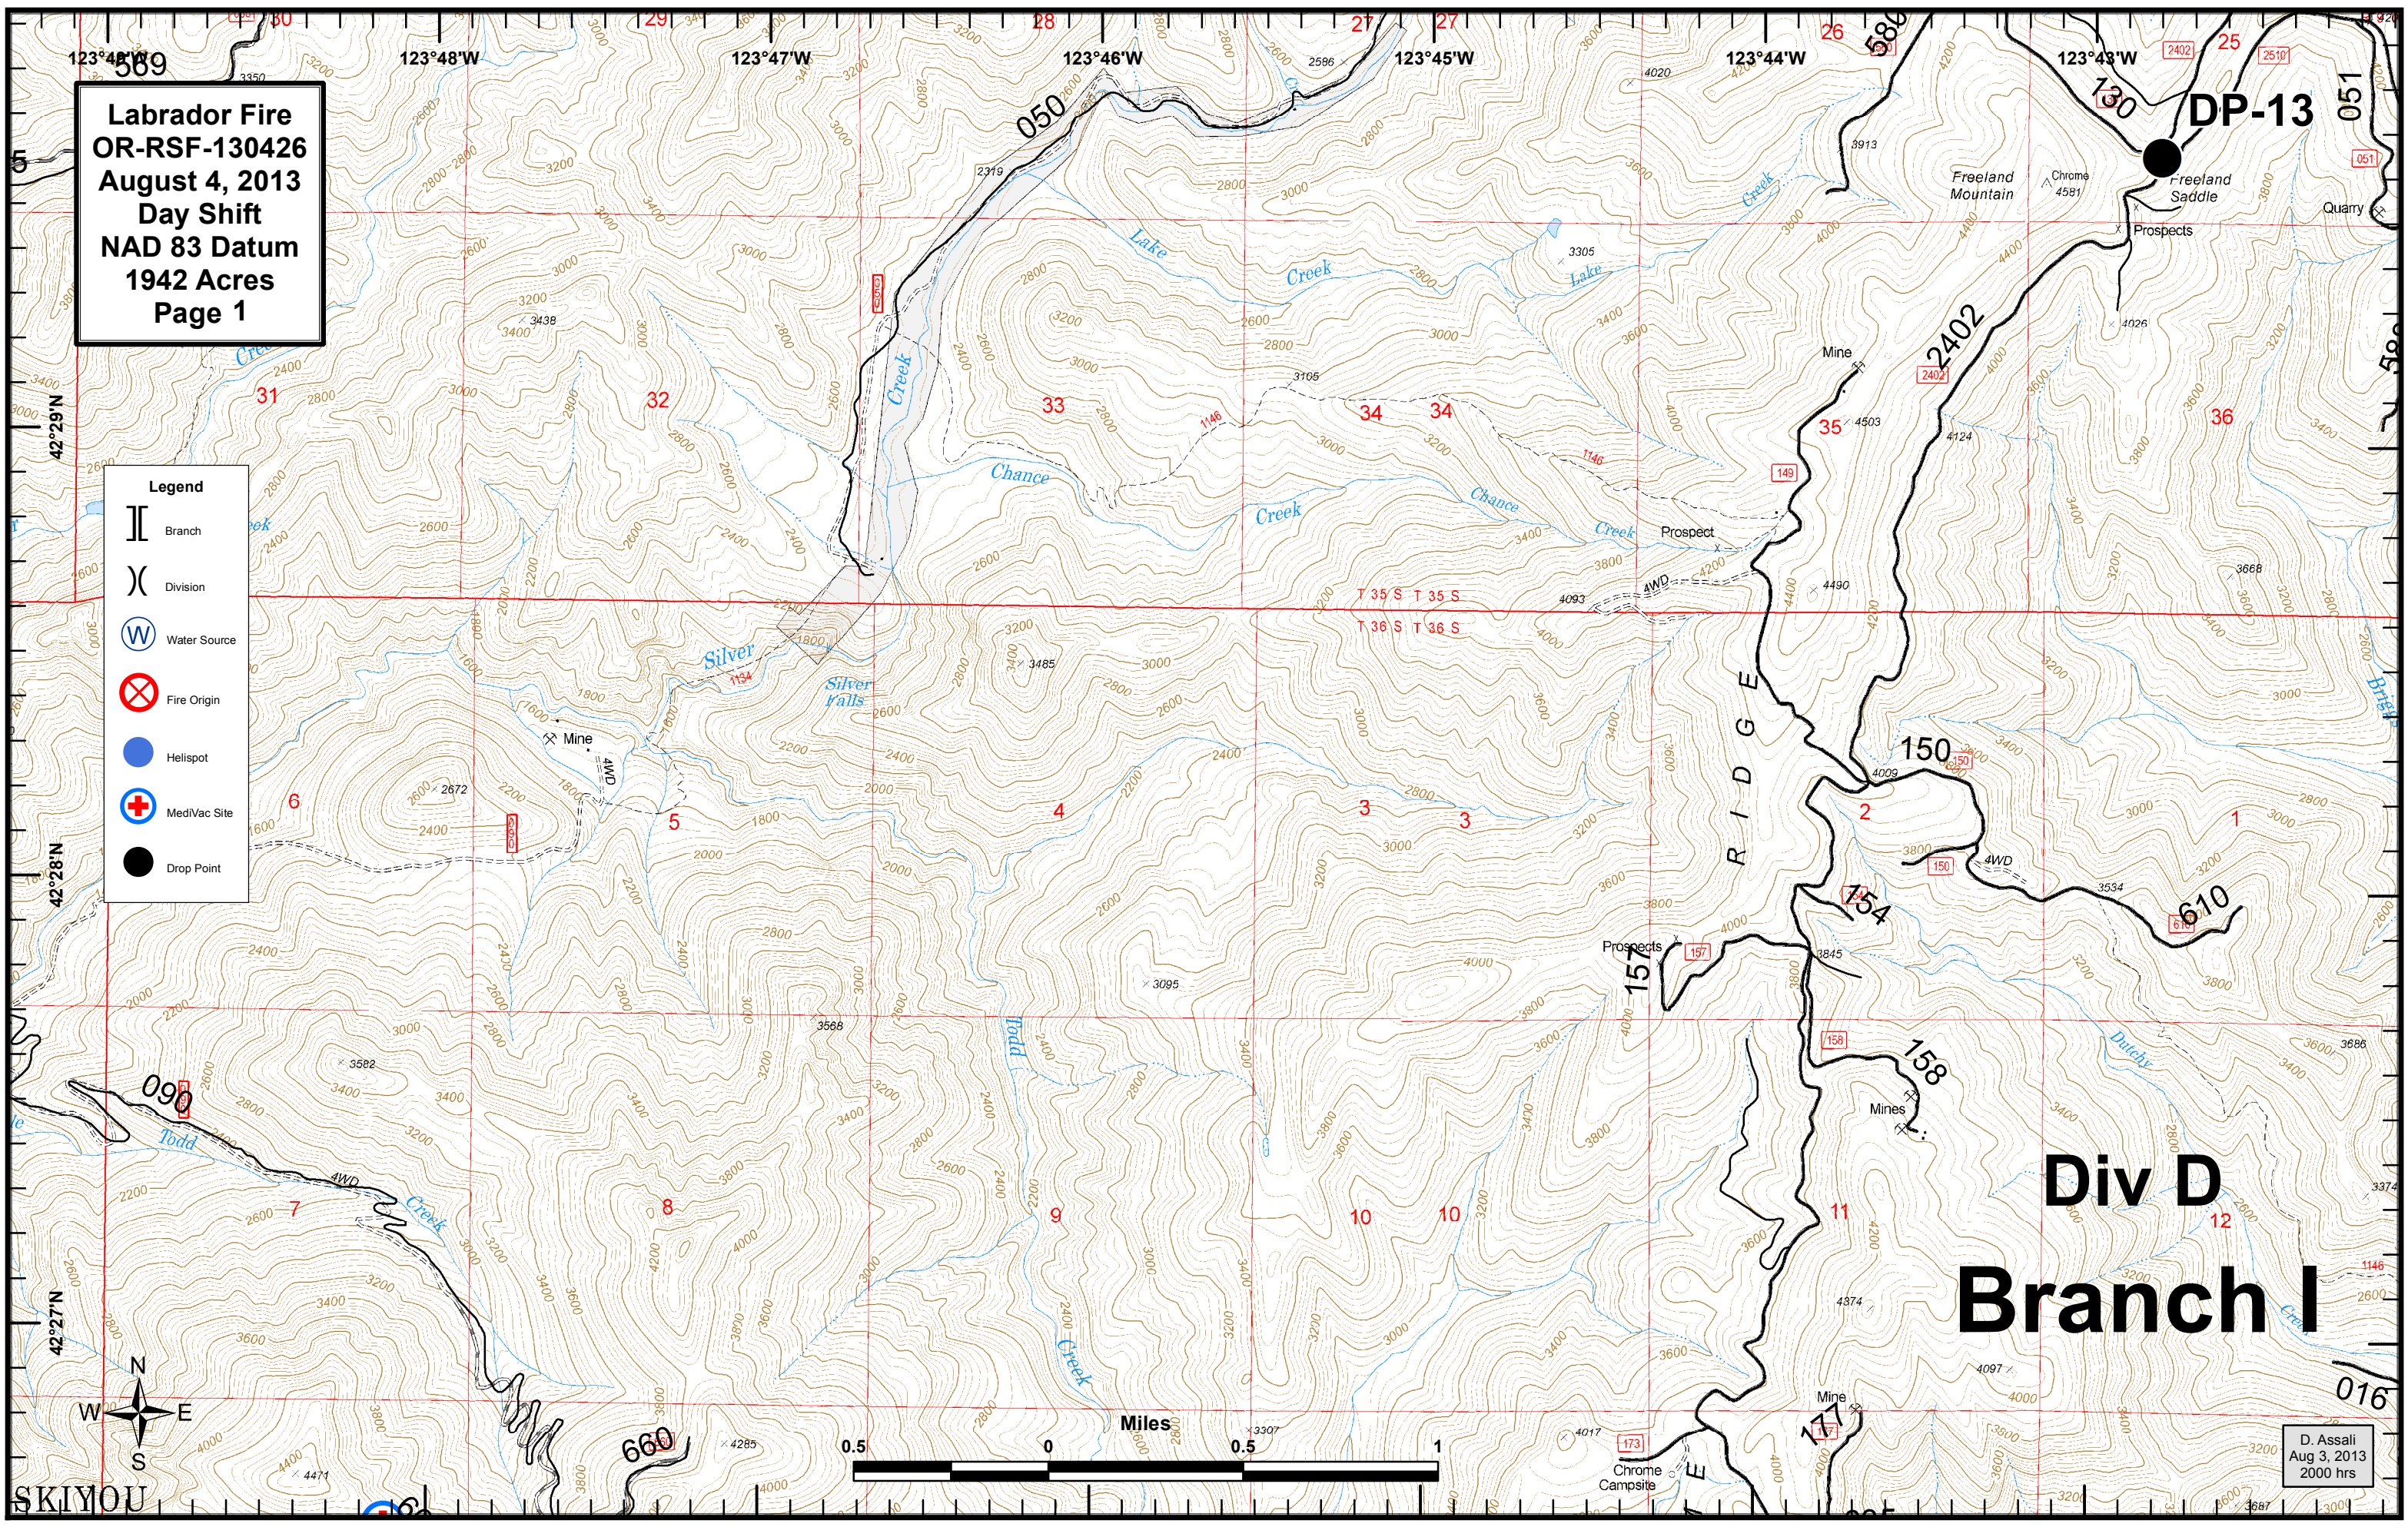

Labrador Fire
OR-RSF-130426
IAP Index
August 4, 2013
Day Shift
NAD 83 Datum
1942 Acres

Page 1

Page 2

Page 3

Page 4

Page 5

Page 6

Labrador Fire
OR-RSF-130426
August 4, 2013
Day Shift
NAD 83 Datum
1942 Acres
Page 1

Legend

- Branch
- Division
- Water Source
- Fire Origin
- Helispot
- MediVac Site
- Drop Point

**Div D
Branch I**

D. Assali
Aug 3, 2013
2000 hrs

Labrador Fire
OR-RSF-130426
August 4, 2013
Day Shift
NAD 83 Datum
1942 Acres
Page 2

- Legend**
- Branch
 - Division
 - Safety Zone
 - Water Source
 - Fire Origin
 - Helispot
 - MediVac Site
 - Drop Point
 - Completed Dozer Line
 - Completed Line

Div D Branch I

D. Assali
Aug 3, 2013
2000 hrs

Labrador Fire
OR-RSF-130426
August 4, 2013
Day Shift
NAD 83 Datum
1942 Acres
Page 3

Legend

-  Branch
-  Division
-  Water Source
-  Fire Origin
-  Helispot
-  MediVac Site
-  Drop Point
-  Uncontrolled Fire Edge
-  Completed Dozer Line
-  Completed Line