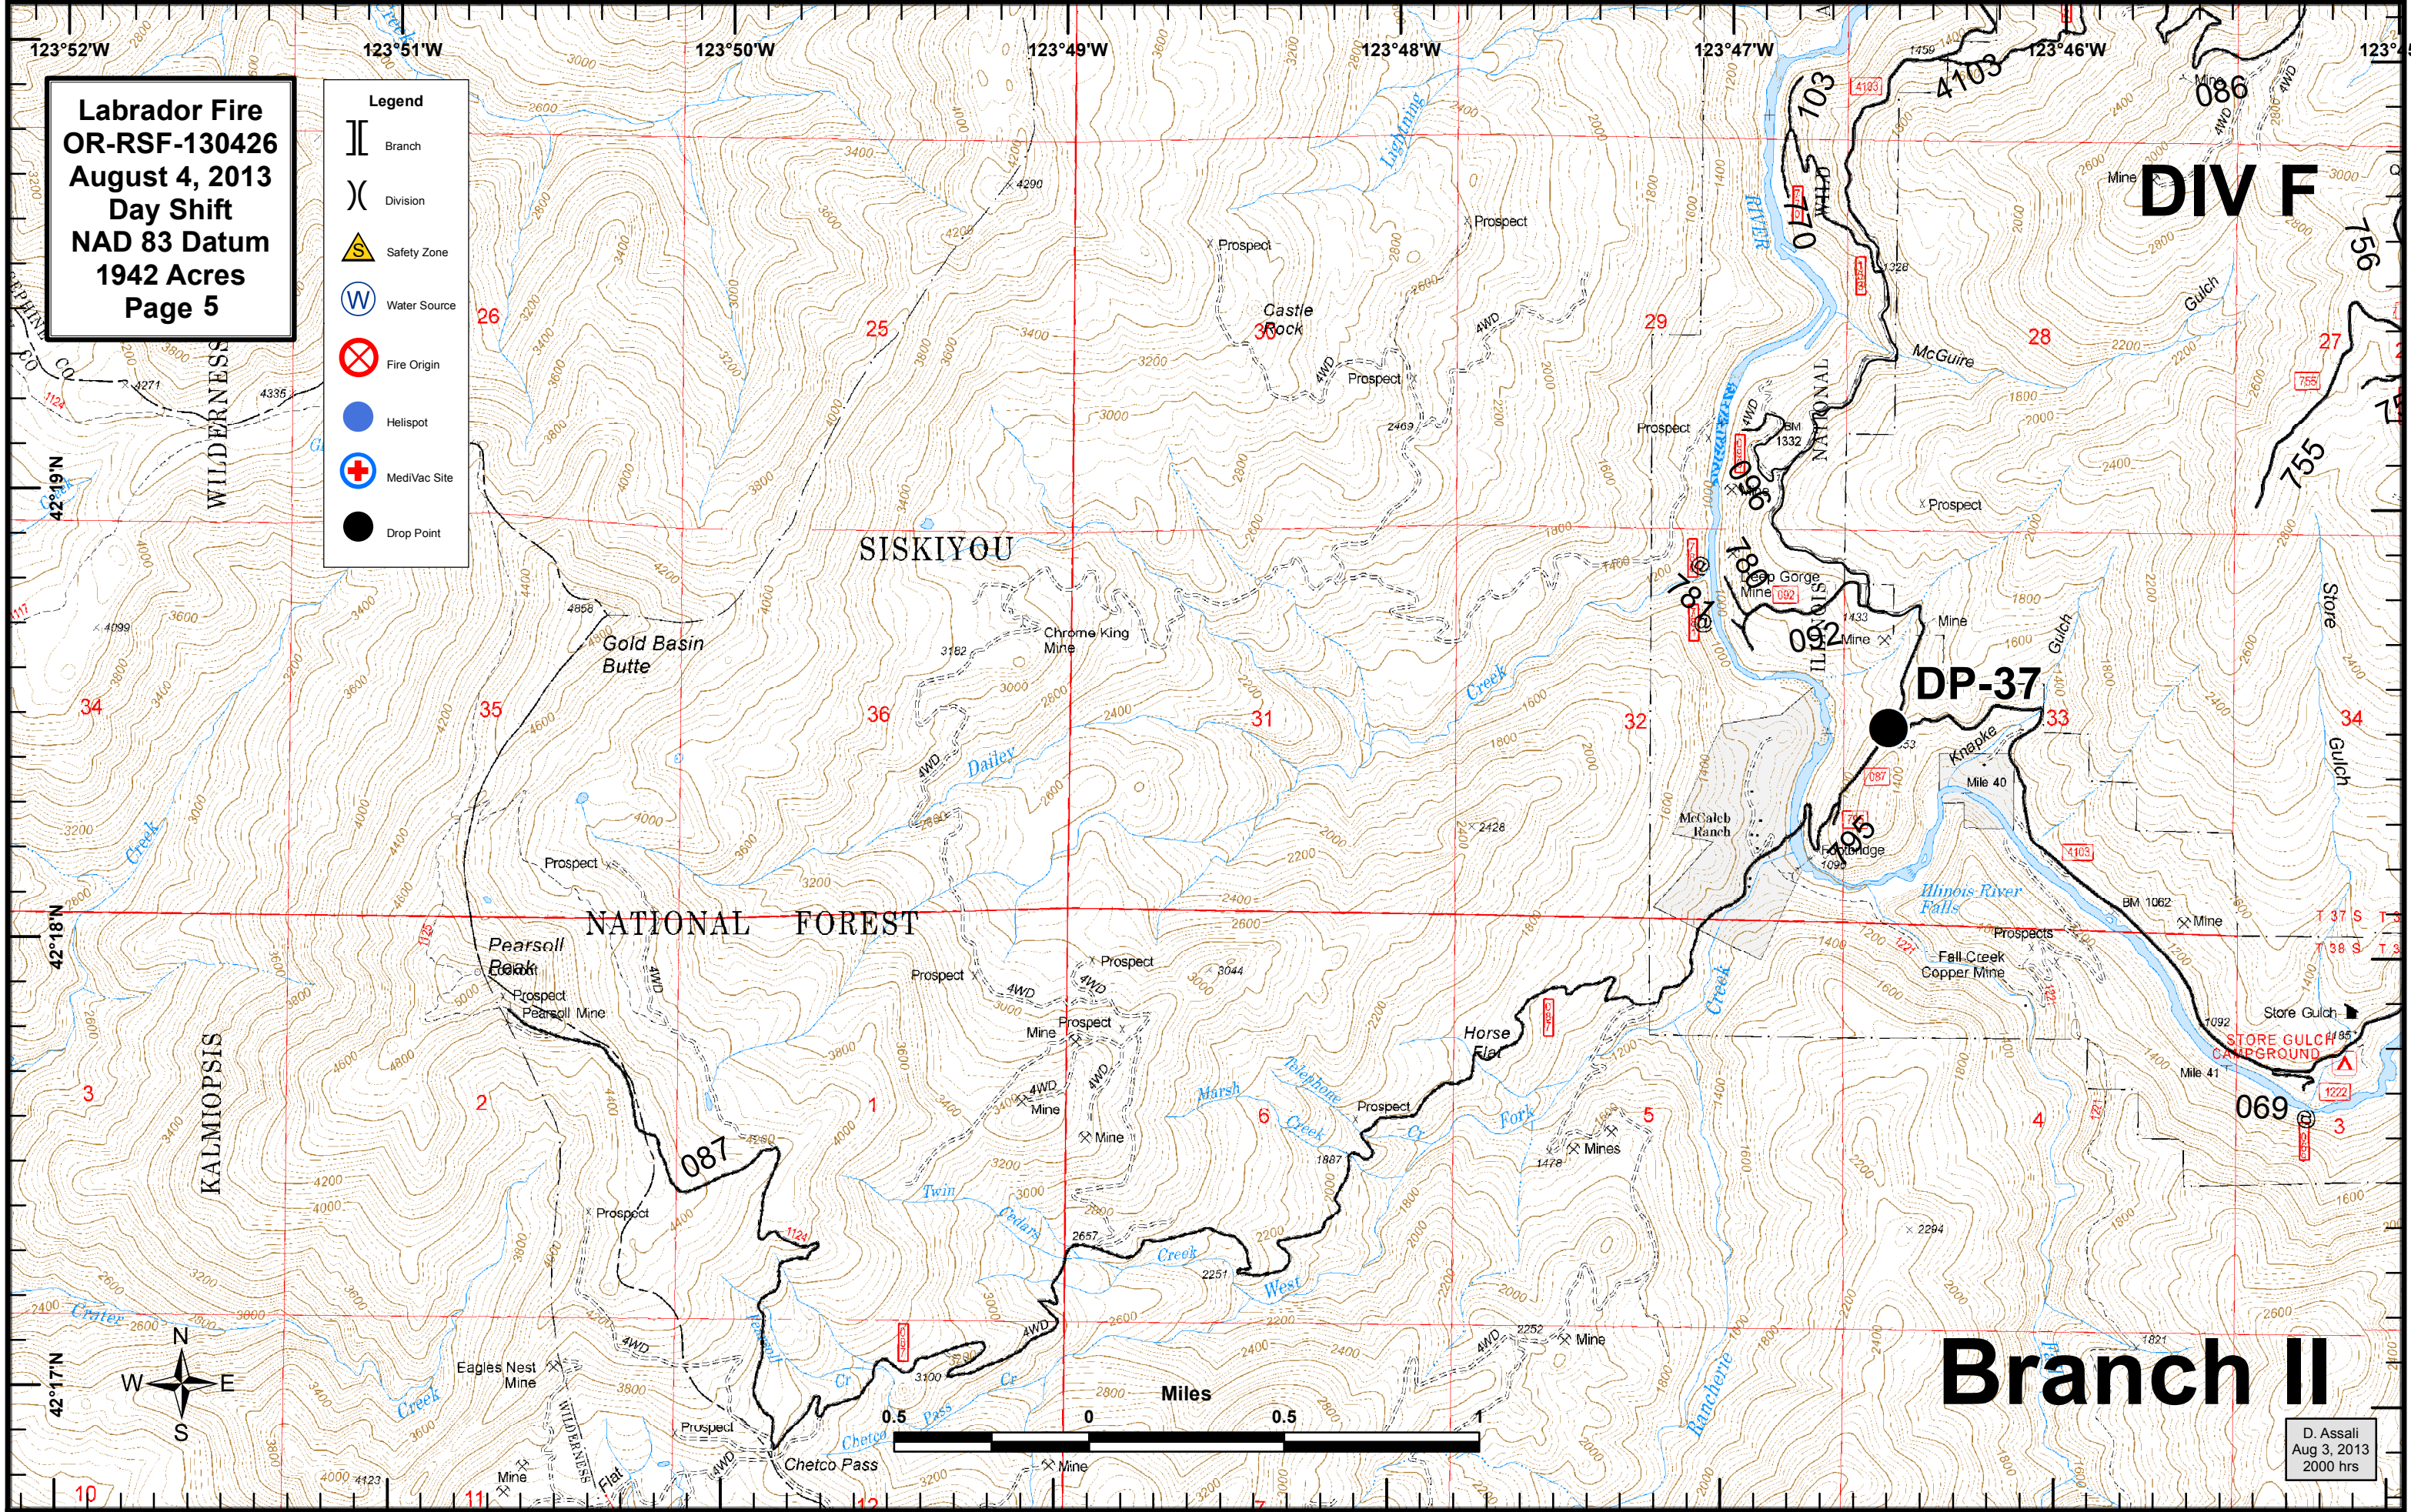

Labrador Fire
OR-RSF-130426
August 4, 2013
Day Shift
NAD 83 Datum
1942 Acres
Page 3

Legend

-  Branch
-  Division
-  Water Source
-  Fire Origin
-  Helispot
-  MediVac Site
-  Drop Point
-  Uncontrolled Fire Edge
-  Completed Dozer Line
-  Completed Line

Legend

- [] Branch
- () Division
- ⚠ Safety Zone
- W Water Source
- ⊗ Fire Origin
- Helispot
- ⊕ MediVac Site
- Drop Point
- XXXX Completed Dozer Line
- Completed Line

Branch I DIV E

D. Assali
Aug 3, 2013
2000 hrs

**Labrador Fire
OR-RSF-130426
August 4, 2013
Day Shift
NAD 83 Datum
1942 Acres
Page 5**

- Legend**
-  Branch
 -  Division
 -  Safety Zone
 -  Water Source
 -  Fire Origin
 -  Hellspot
 -  MediVac Site
 -  Drop Point

DIV F

DP-37

Branch II

D. Assall
Aug 3, 2013
2000 hrs

Labrador Fire
OR-RSF-130426
August 4, 2013
Day Shift
NAD 83 Datum
1942 Acres
Page 6

Legend

- Branch
- Division
- Safety Zone
- Water Source
- Fire Origin
- Helispot
- MediVac Site
- Drop Point
- Completed Dozer Line
- Completed Line