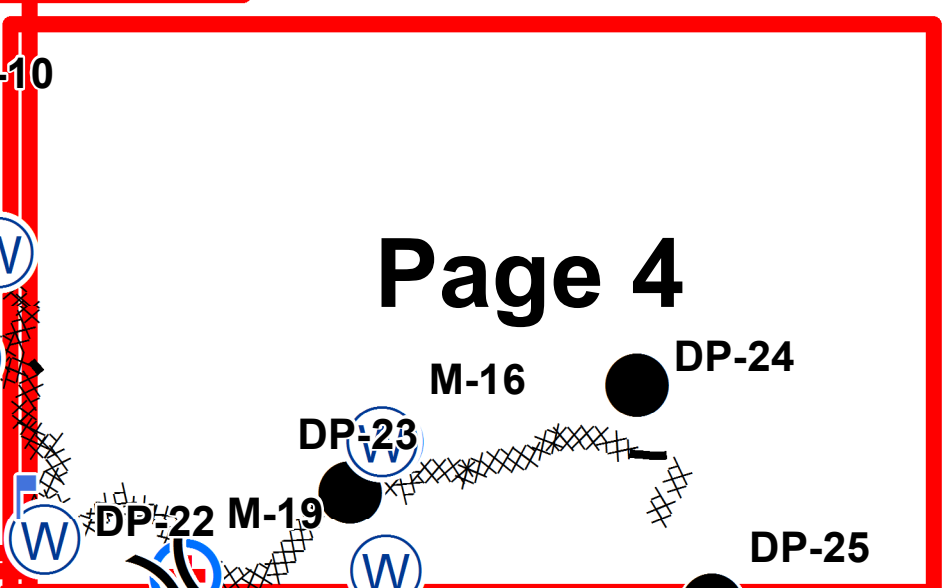

Labrador Fire
OR-RSF-130426
IAP Index
August 4, 2013
Day Shift
NAD 83 Datum
1942 Acres

Page 1

Page 2

Page 3

Page 4

Page 5

Page 6

Labrador Fire
OR-RSF-130426
August 4, 2013
Day Shift
NAD 83 Datum
1942 Acres
Page 1

Legend

- Branch
- Division
- Water Source
- Fire Origin
- Helispot
- MediVac Site
- Drop Point

**Div D
Branch I**

D. Assali
Aug 3, 2013
2000 hrs

Labrador Fire
OR-RSF-130426
August 4, 2013
Day Shift
NAD 83 Datum
1942 Acres
Page 2

- Legend**
- Branch
 - Division
 - Safety Zone
 - Water Source
 - Fire Origin
 - Helispot
 - MediVac Site
 - Drop Point
 - Completed Dozer Line
 - Completed Line

Div D Branch I

D. Assali
Aug 3, 2013
2000 hrs