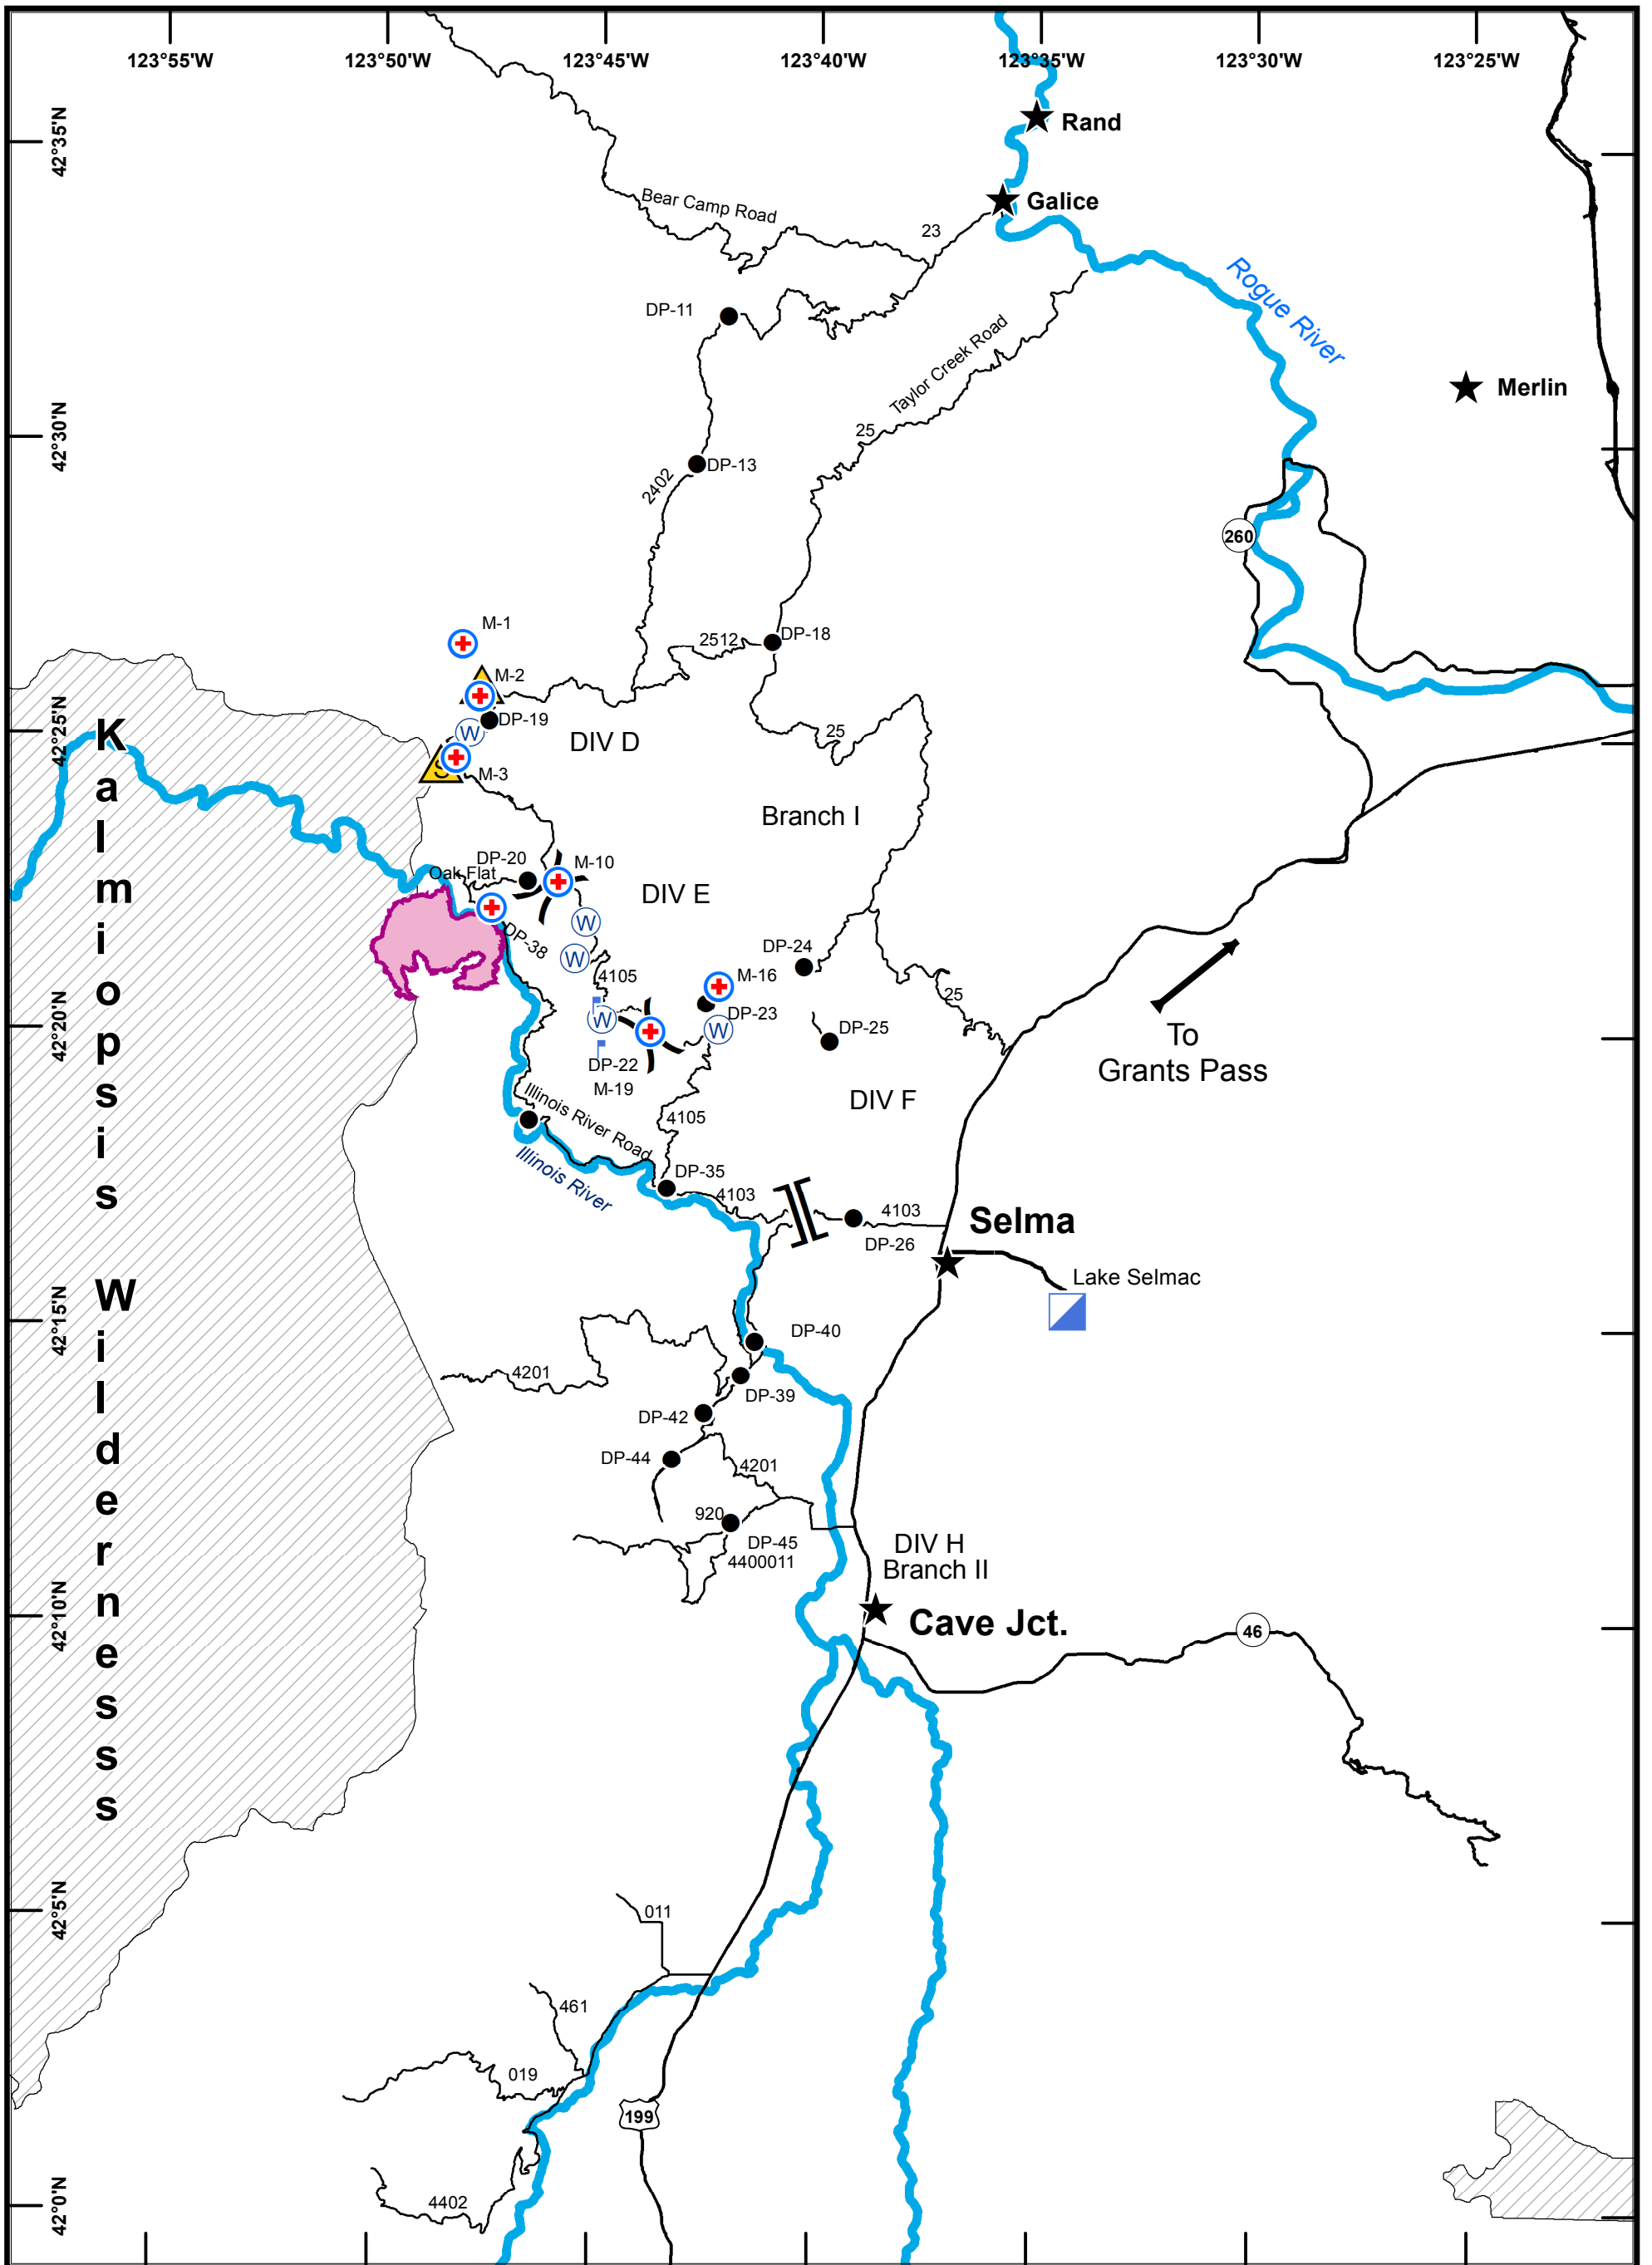

Labrador Fire
OR-RSF-130426
August 4, 2013
Day Shift
NAD 83 Datum
1942 Acres
Page 3

Legend

-  Branch
-  Division
-  Water Source
-  Fire Origin
-  Helispot
-  MediVac Site
-  Drop Point
-  Uncontrolled Fire Edge
-  Completed Dozer Line
-  Completed Line

**Labrador Fire
OR-RSF-130426
August 4, 2013
Day Shift
NAD 83 Datum
1942 Acres
Page 5**

- Legend**
-  Branch
 -  Division
 -  Safety Zone
 -  Water Source
 -  Fire Origin
 -  Hellspot
 -  MediVac Site
 -  Drop Point

DIV F

DP-37

Branch II

D. Assall
Aug 3, 2013
2000 hrs

Labrador Fire
OR-RSF-130426
August 4, 2013
Day Shift
NAD 83 Datum
1942 Acres
Page 6

Legend

- Branch
- Division
- Safety Zone
- Water Source
- Fire Origin
- Helispot
- MediVac Site
- Drop Point
- Completed Dozer Line
- Completed Line

D. Assali
Aug 3, 2013
2000 hrs

Labrador Fire
OR-RFS-130426
August 4, 2013
Day Shift
NAD 83 Datum

- Water Source
- Helispot
- MediVac Site
- Incident Command Post
- Drop Point

- Division
- Branch
- Fire Perimeter
- Wilderness