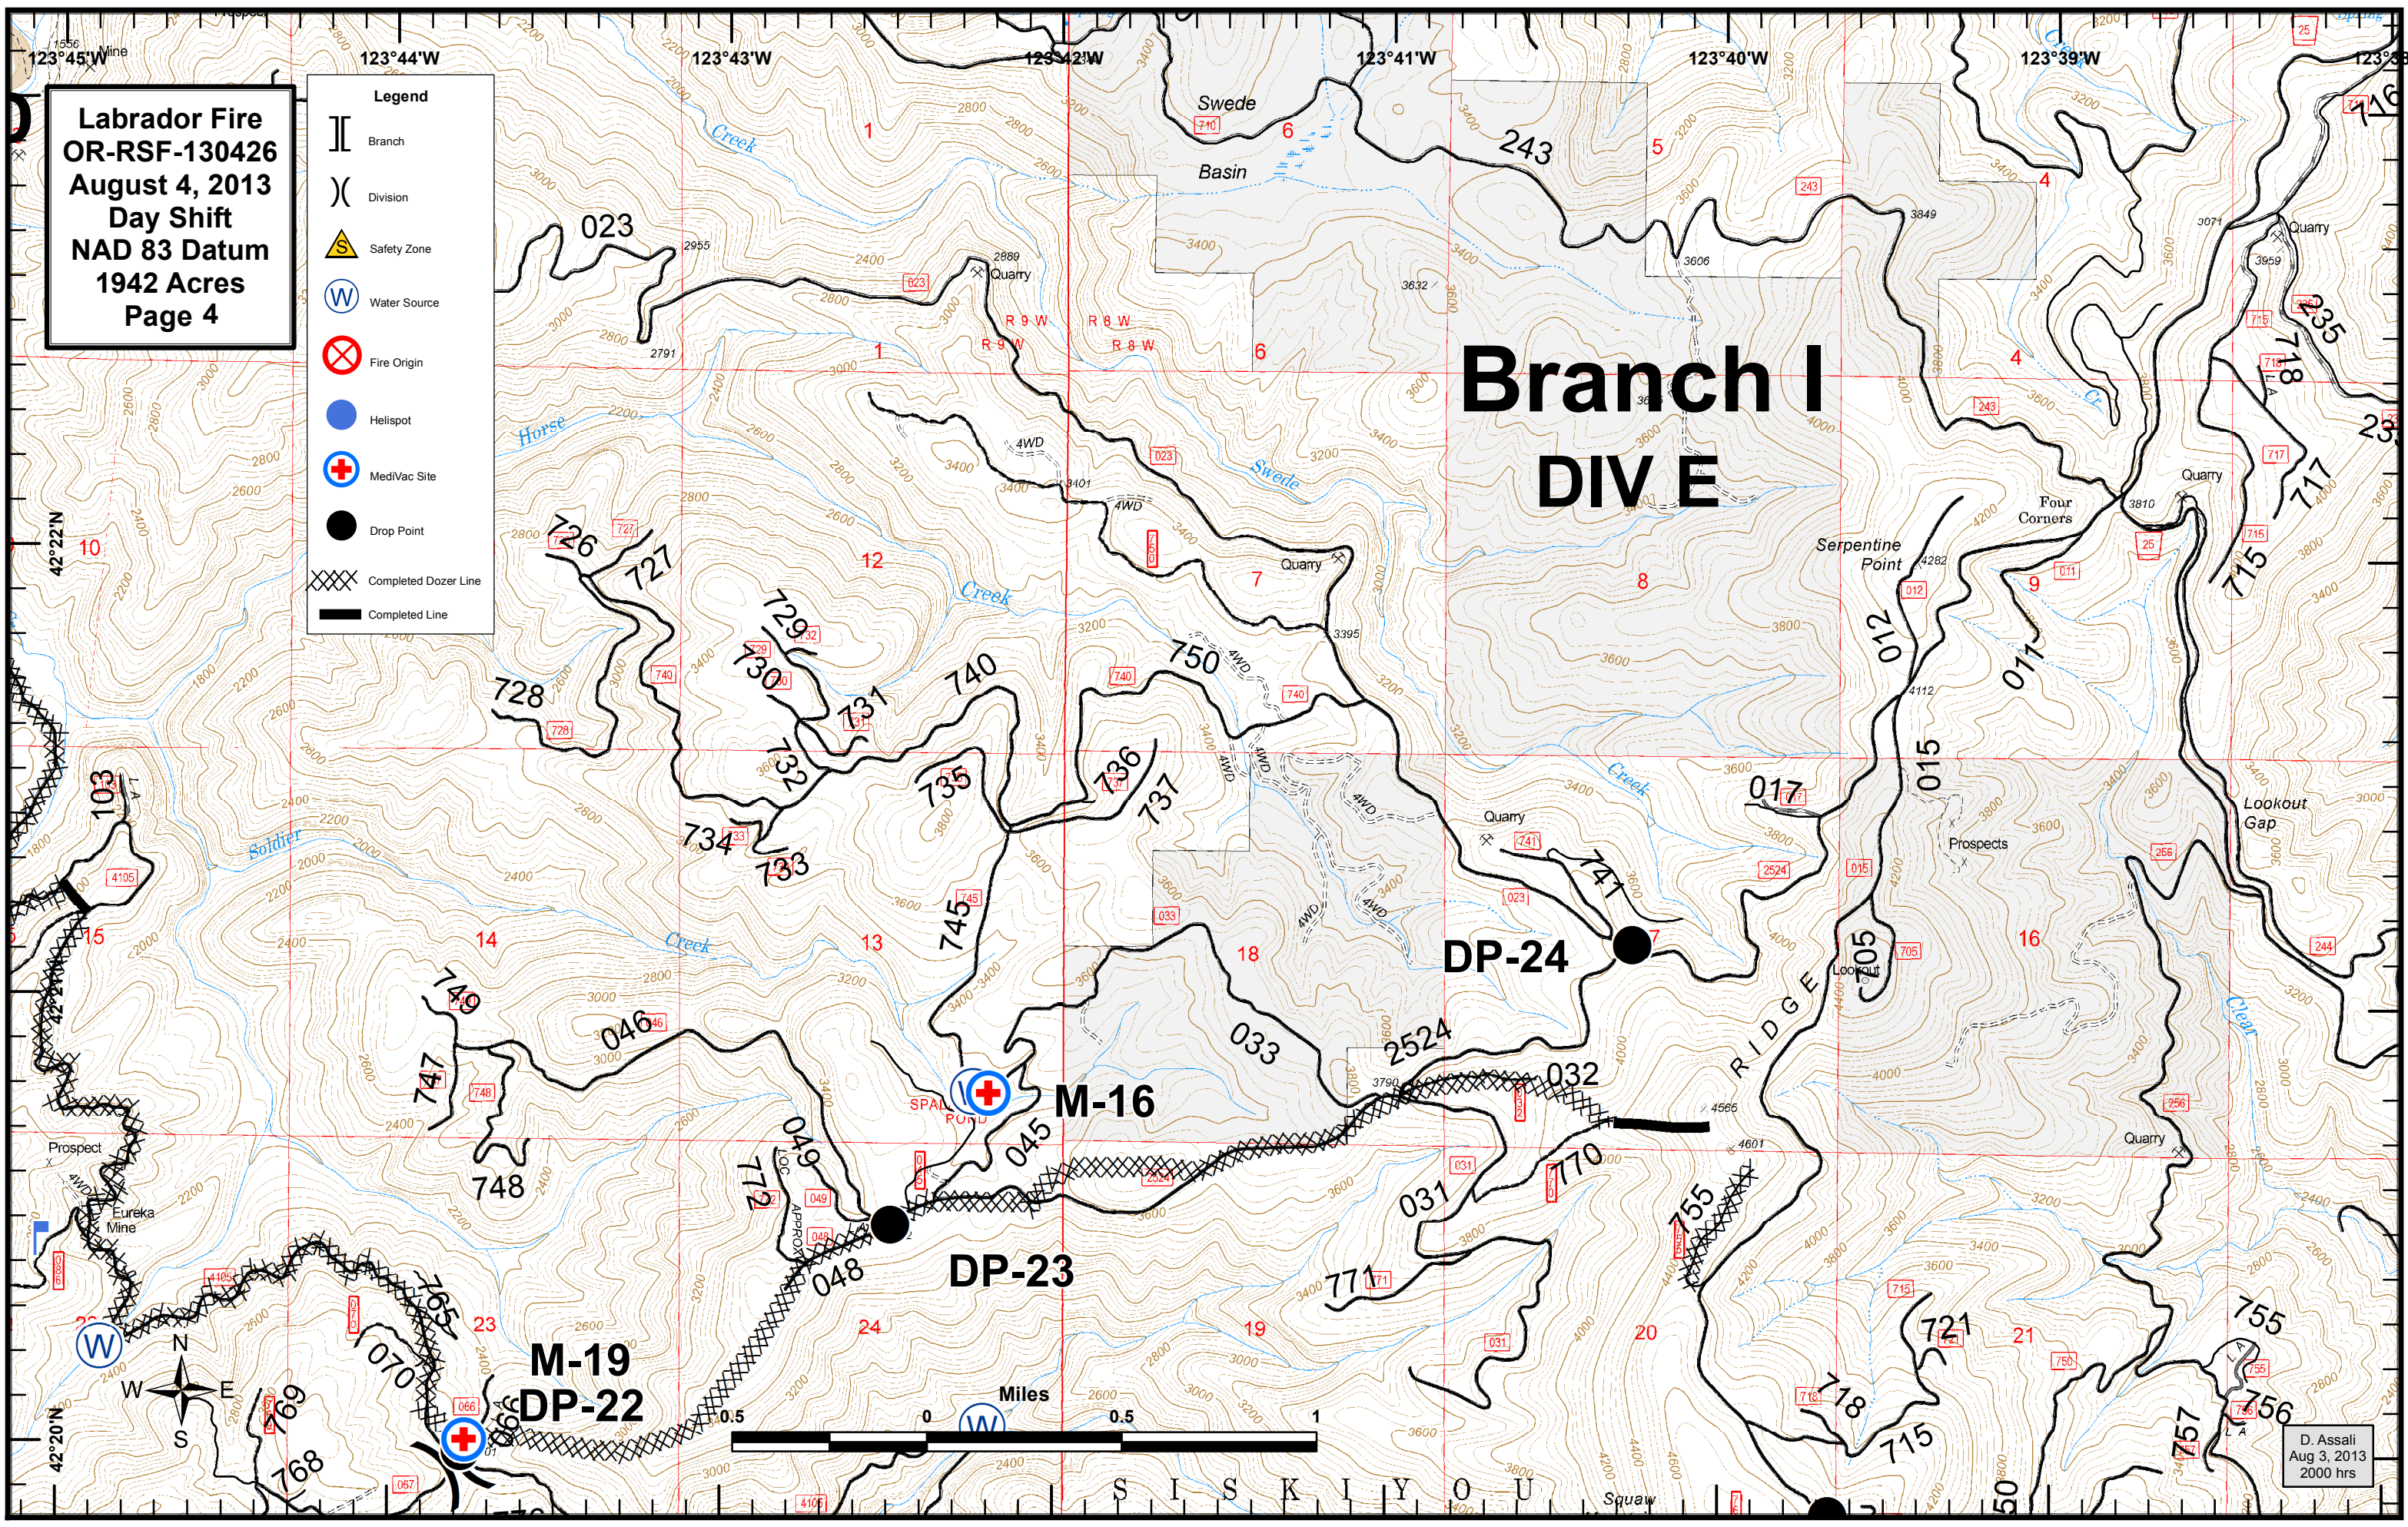

Labrador Fire
OR-RSF-130426
August 4, 2013
Day Shift
NAD 83 Datum
1942 Acres
Page 3

Legend

-  Branch
-  Division
-  Water Source
-  Fire Origin
-  Helispot
-  MediVac Site
-  Drop Point
-  Uncontrolled Fire Edge
-  Completed Dozer Line
-  Completed Line

Legend

- [] Branch
- () Division
- ⚠ Safety Zone
- W Water Source
- ⊗ Fire Origin
- Helispot
- ⊕ MediVac Site
- Drop Point
- XXXX Completed Dozer Line
- Completed Line

Branch I DIV E

D. Assali
Aug 3, 2013
2000 hrs

**Labrador Fire
OR-RSF-130426
August 4, 2013
Day Shift
NAD 83 Datum
1942 Acres
Page 5**

- Legend**
-  Branch
 -  Division
 -  Safety Zone
 -  Water Source
 -  Fire Origin
 -  Hellspot
 -  MediVac Site
 -  Drop Point

DIV F

DP-37

Branch II

D. Assall
Aug 3, 2013
2000 hrs

Labrador Fire
OR-RSF-130426
August 4, 2013
Day Shift
NAD 83 Datum
1942 Acres
Page 6

Legend

- Branch
- Division
- Safety Zone
- Water Source
- Fire Origin
- Helispot
- MediVac Site
- Drop Point
- Completed Dozer Line
- Completed Line