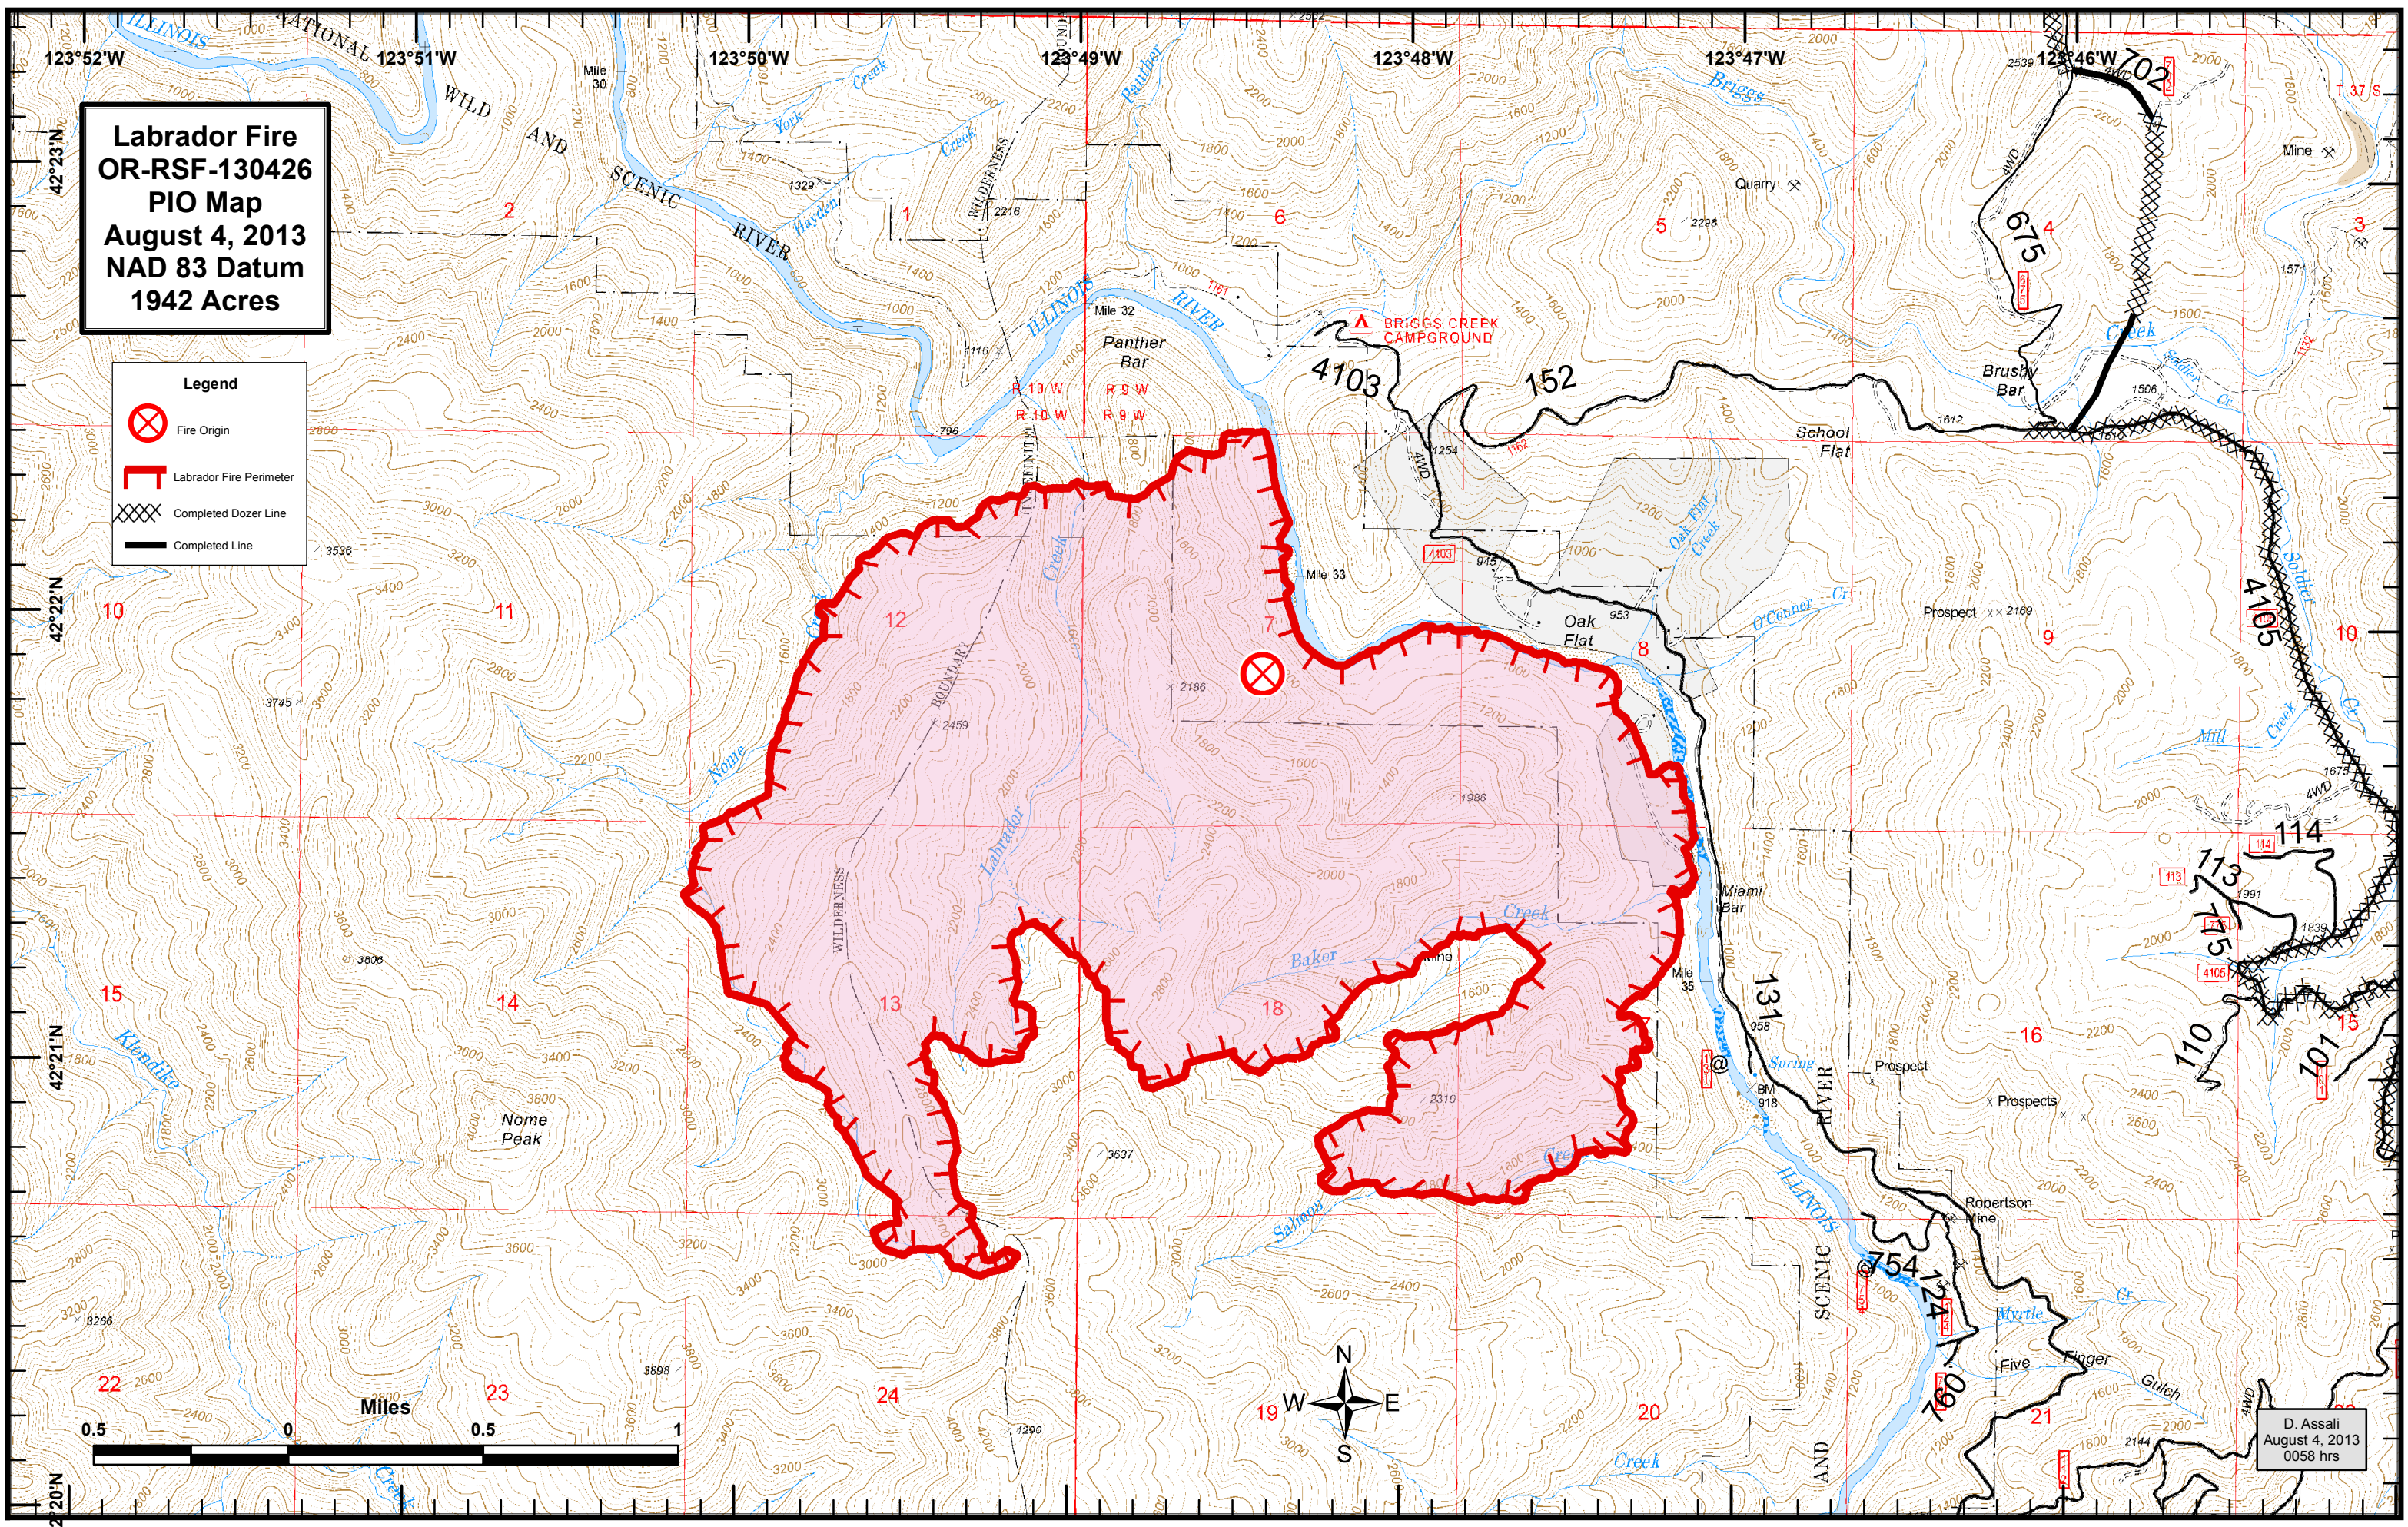

**Labrador Fire  
OR-RSF-130426  
PIO Map  
August 4, 2013  
NAD 83 Datum  
1942 Acres**

**Legend**

-  Fire Origin
-  Labrador Fire Perimeter
-  Completed Dozer Line
-  Completed Line

D. Assali  
August 4, 2013  
0058 hrs