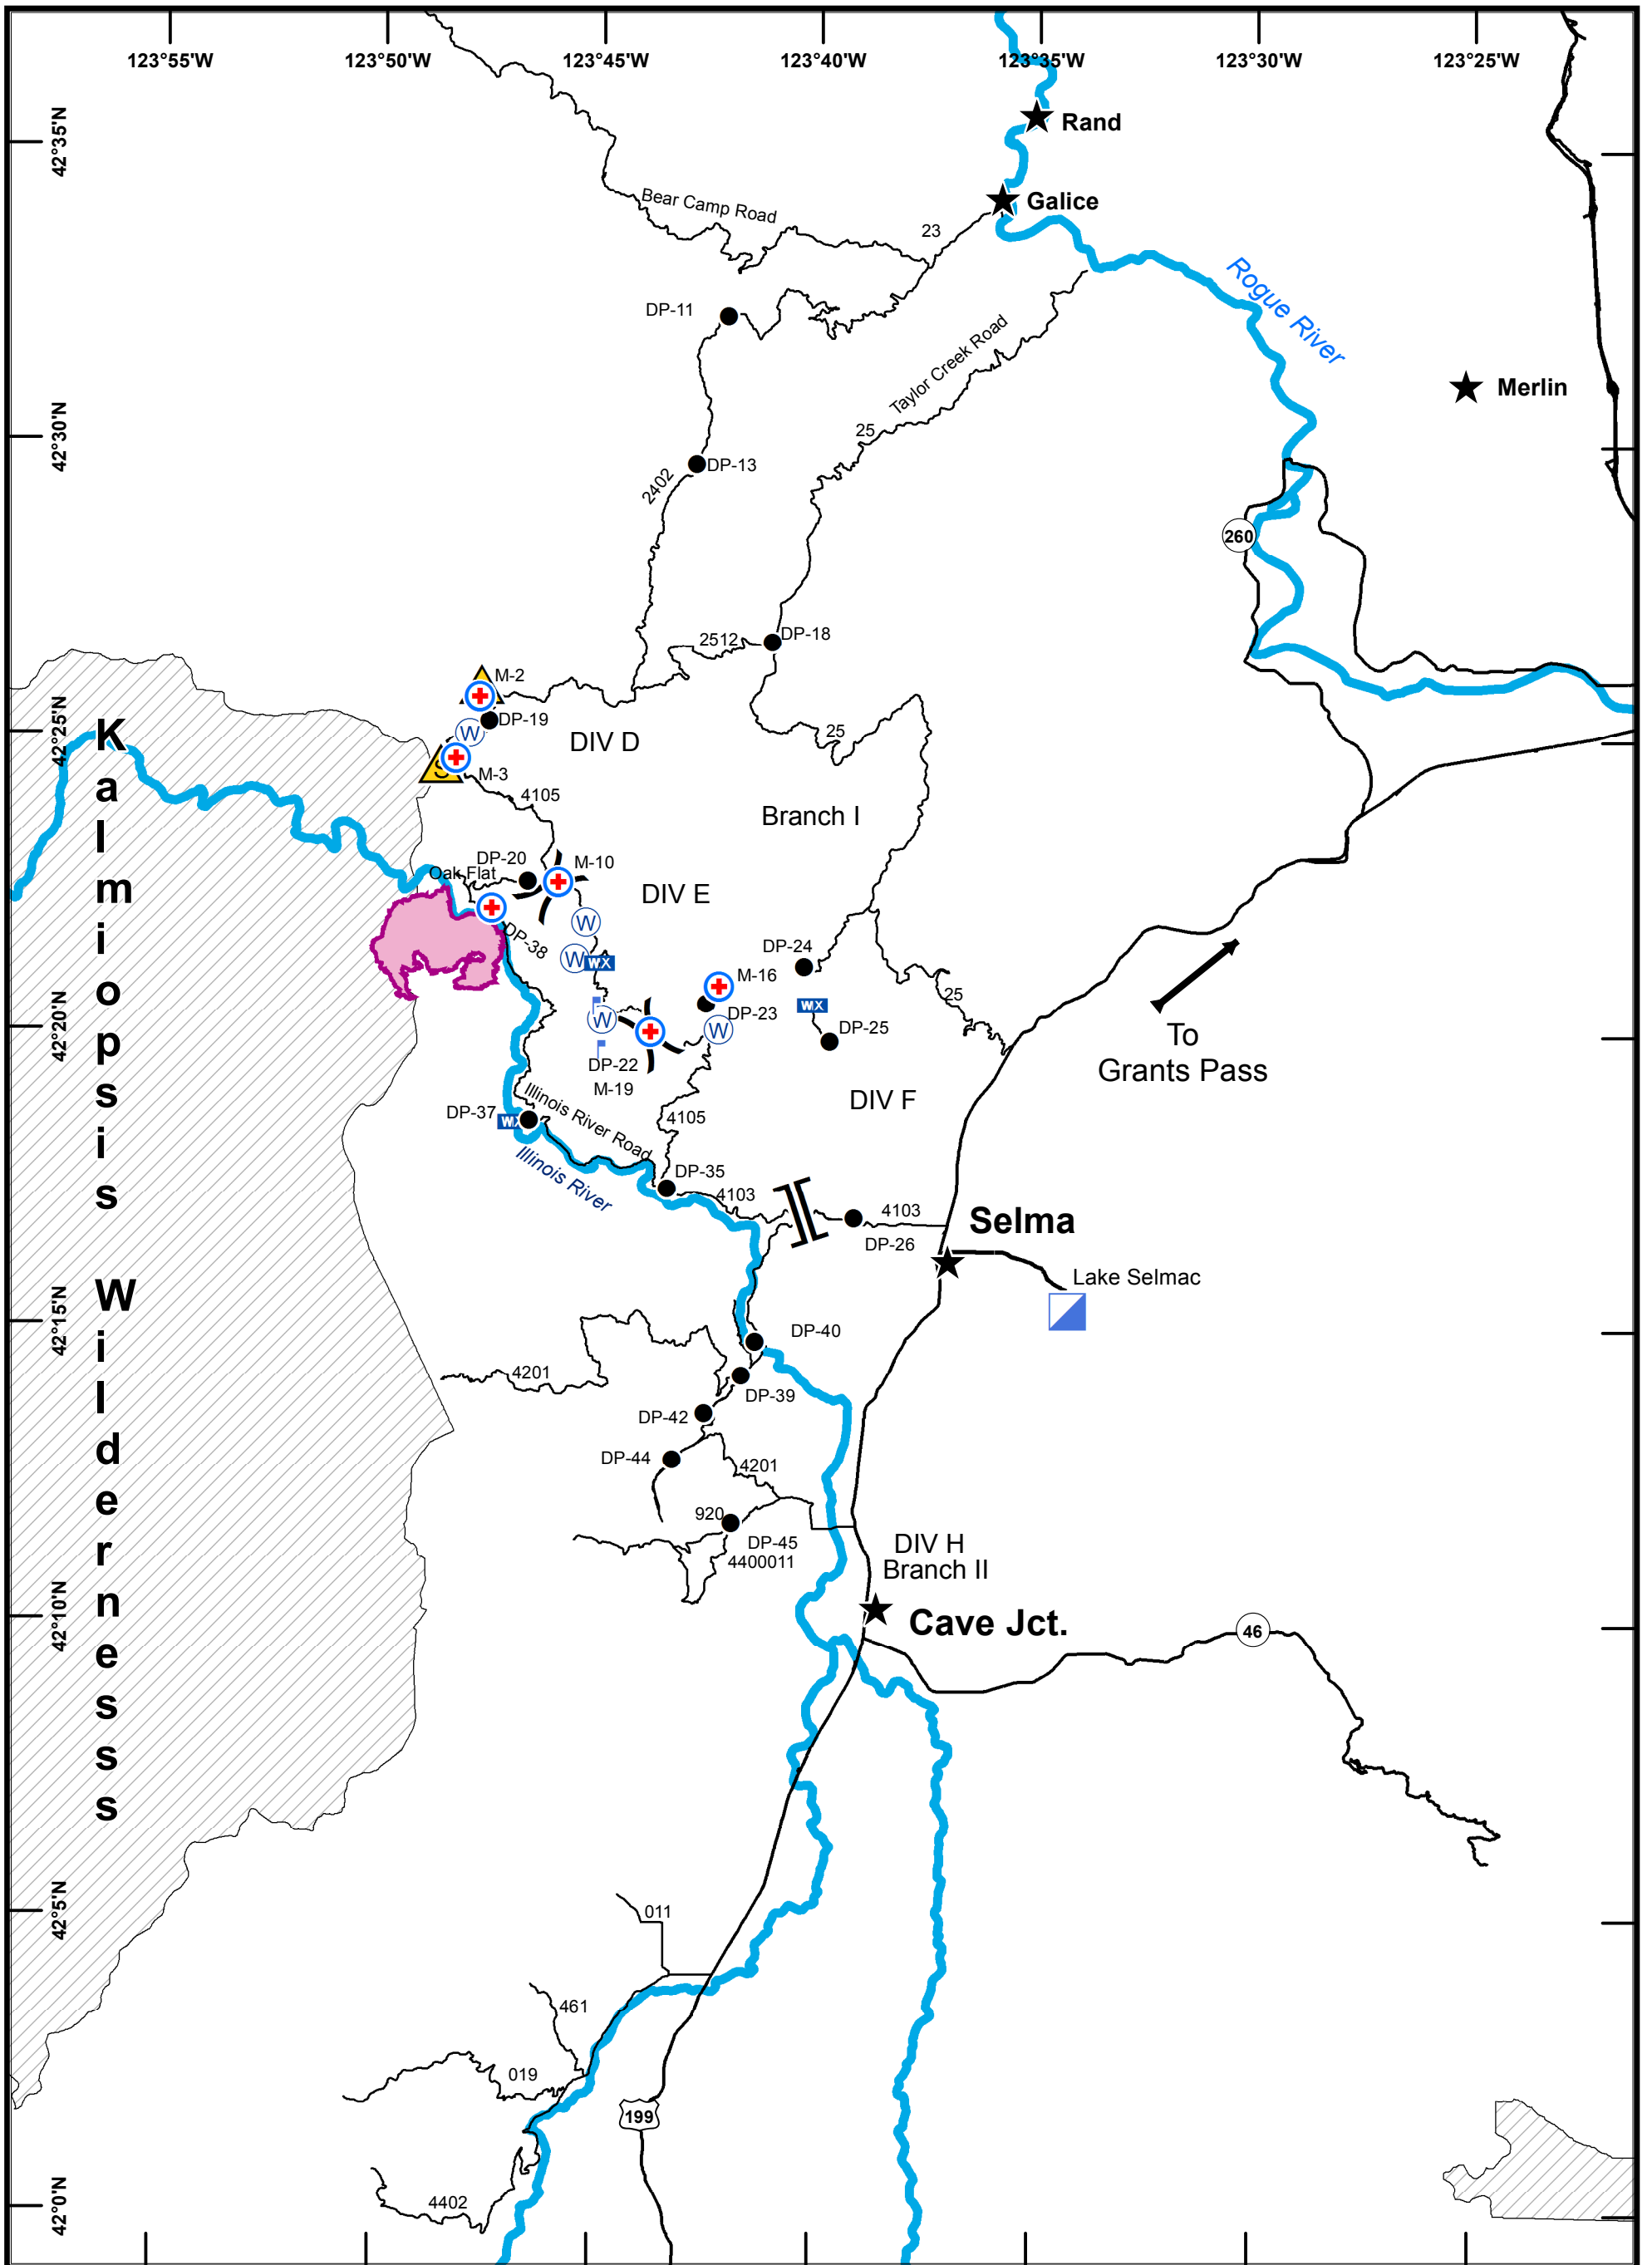

**Legend**

- Branch
- Division
- Safety Zone
- Water Source
- Fire Origin
- Helispot
- MediVac Site
- Drop Point
- Completed Dozer Line
- Completed Line

# Branch I DIV E

Labrador Fire  
OR-RSF-130426  
August 6, 2013  
Day Shift  
NAD 83 Datum  
1978 Acres  
Page 5

- Legend
- Branch
  - Division
  - Safety Zone
  - Water Source
  - Fire Origin
  - Helispot
  - MediVac Site
  - Drop Point

- Branch
- Division
- Safety Zone
- Water Source
- Fire Origin
- Helispot
- MediVac Site
- Drop Point
- Completed Dozer Line
- Completed Line

Branch I

Branch II

D. Assali  
Aug 5, 2013  
2200 hrs

**Labrador Fire  
OR-RFS-130426  
August 6, 2013  
Day Shift  
NAD 83 Datum**

### Transportation Map

Mobile Weather Unit	Division
Water Source	Branch
Helispot	Fire Perimeter
MediVac Site	Wilderness
Incident Command Post	
Drop Point	

Prepared by  
D. Assali  
08/5/2013 2200 hrs