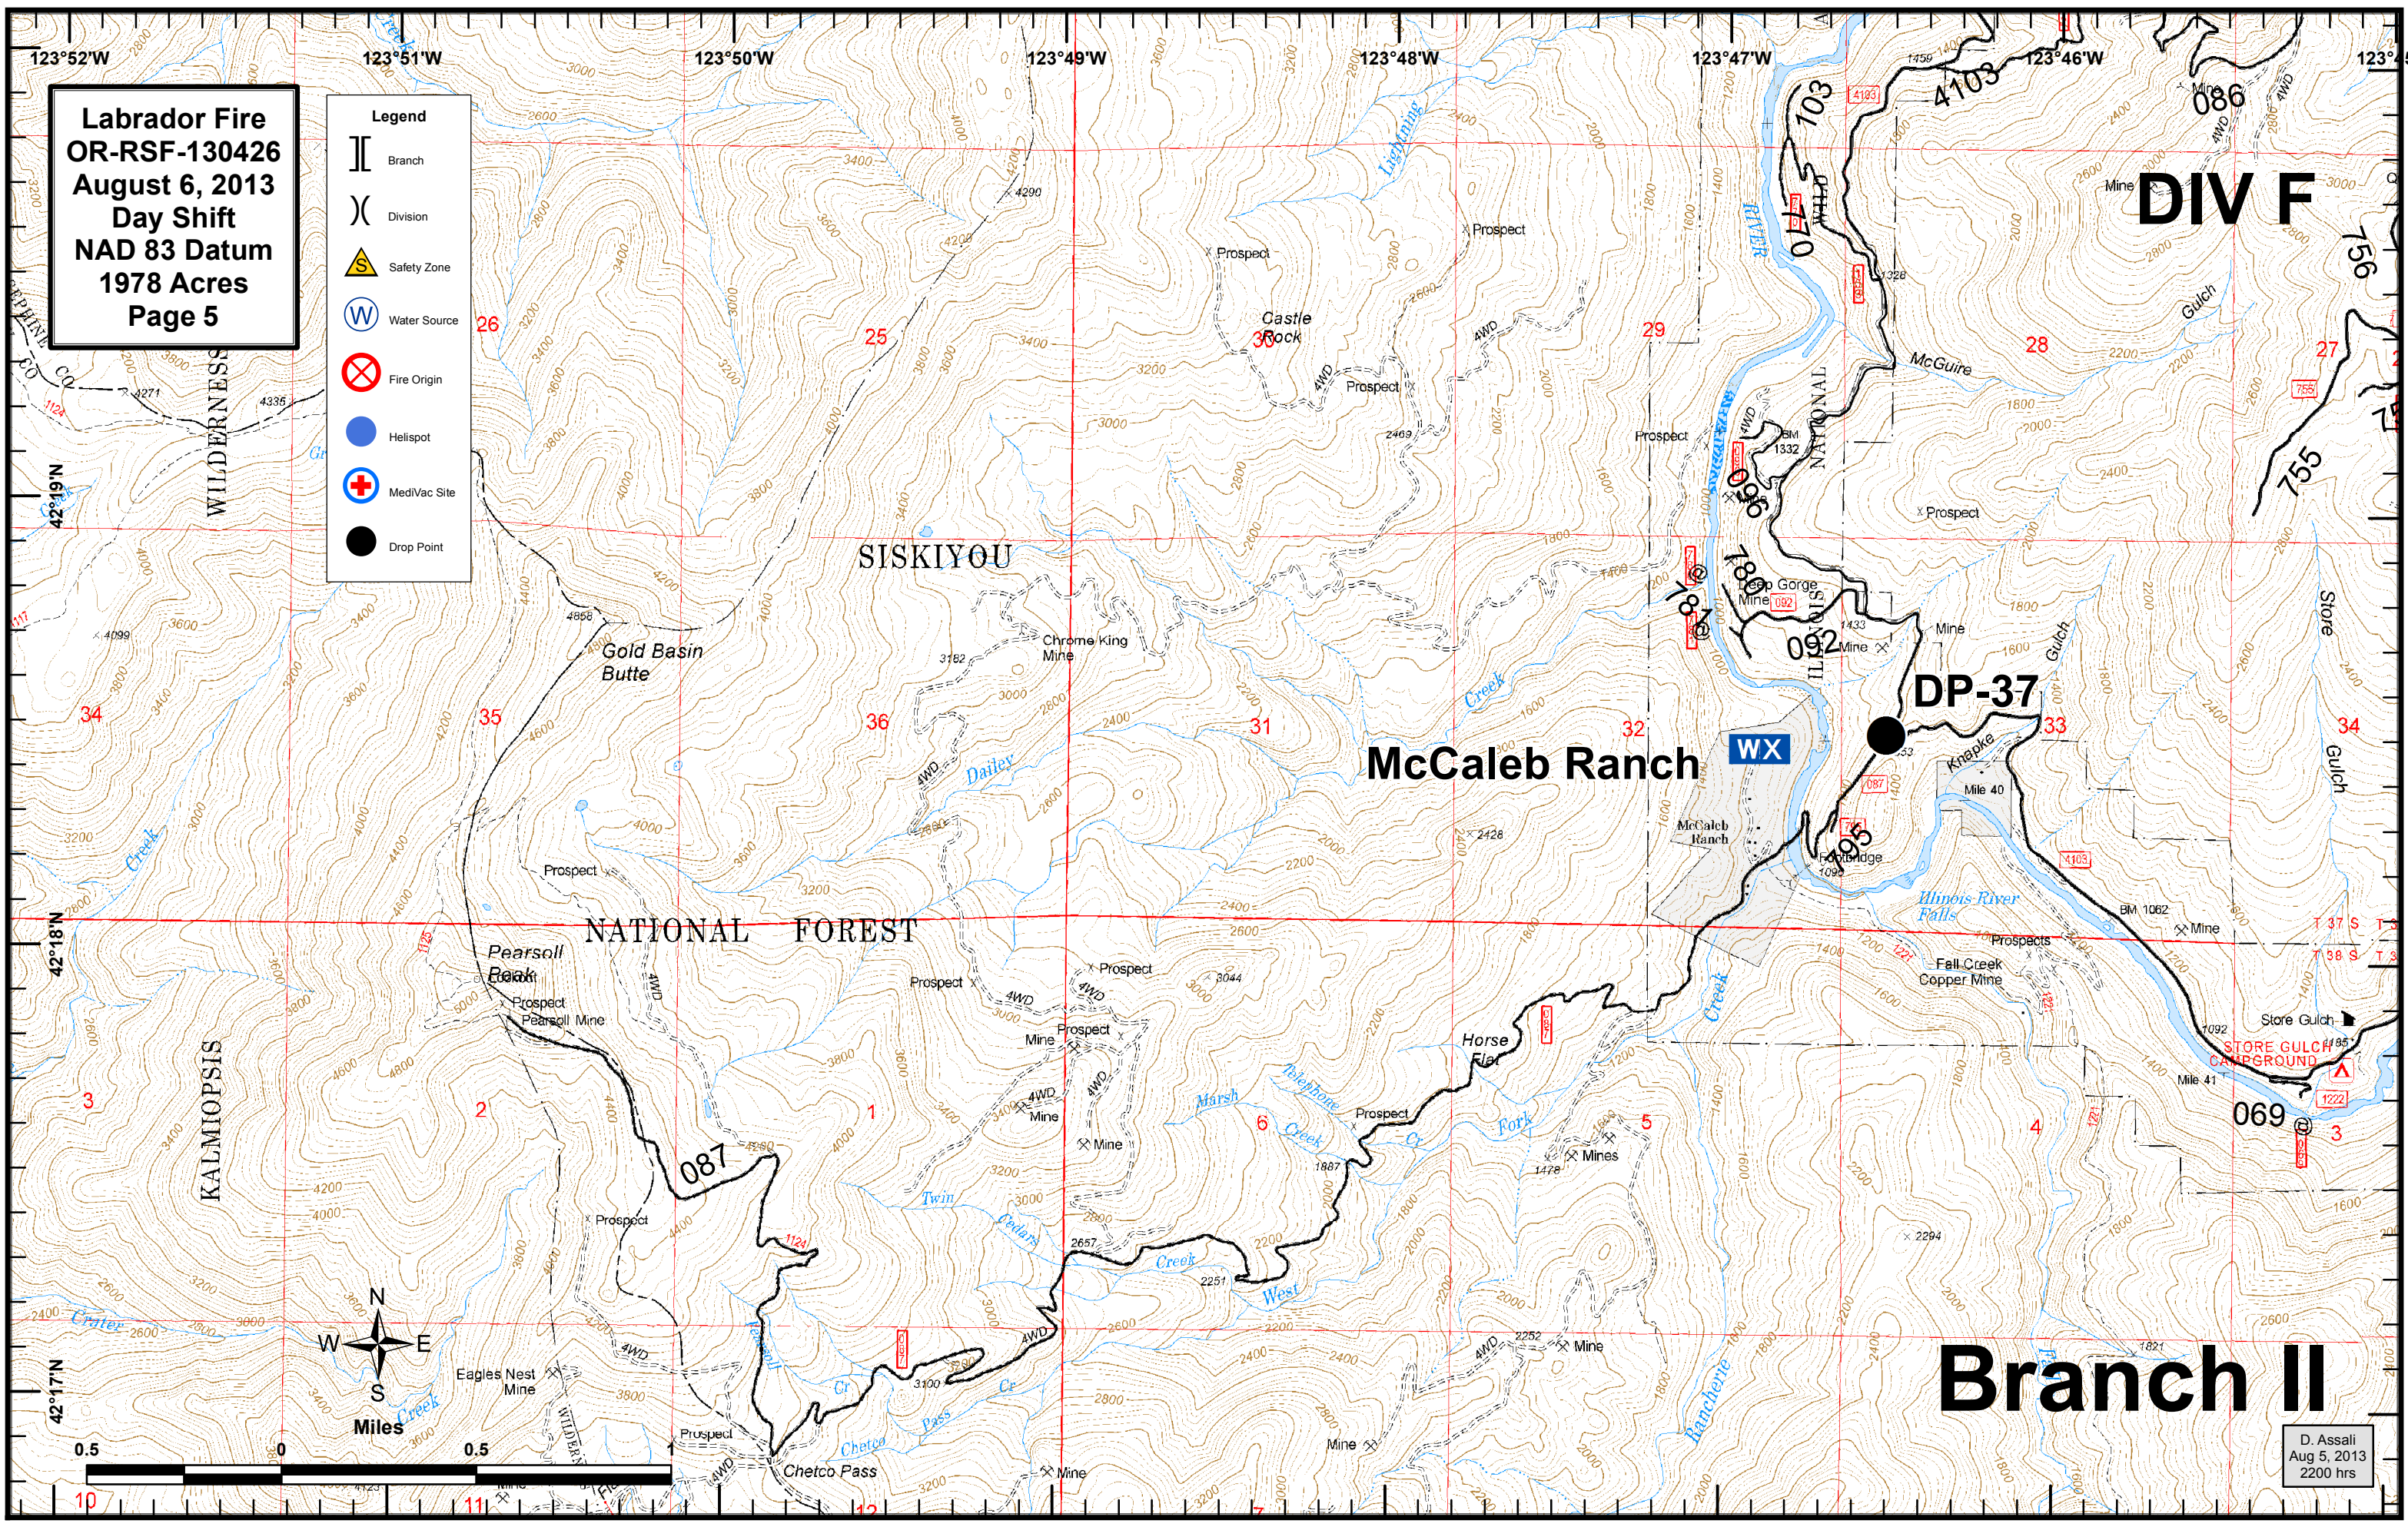

**Legend**

- Branch
- Division
- Safety Zone
- Water Source
- Fire Origin
- Helispot
- MediVac Site
- Drop Point
- Completed Dozer Line
- Completed Line

# Branch I DIV E

Labrador Fire  
OR-RSF-130426  
August 6, 2013  
Day Shift  
NAD 83 Datum  
1978 Acres  
Page 5

- Legend
- Branch
  - Division
  - Safety Zone
  - Water Source
  - Fire Origin
  - Helispot
  - MediVac Site
  - Drop Point