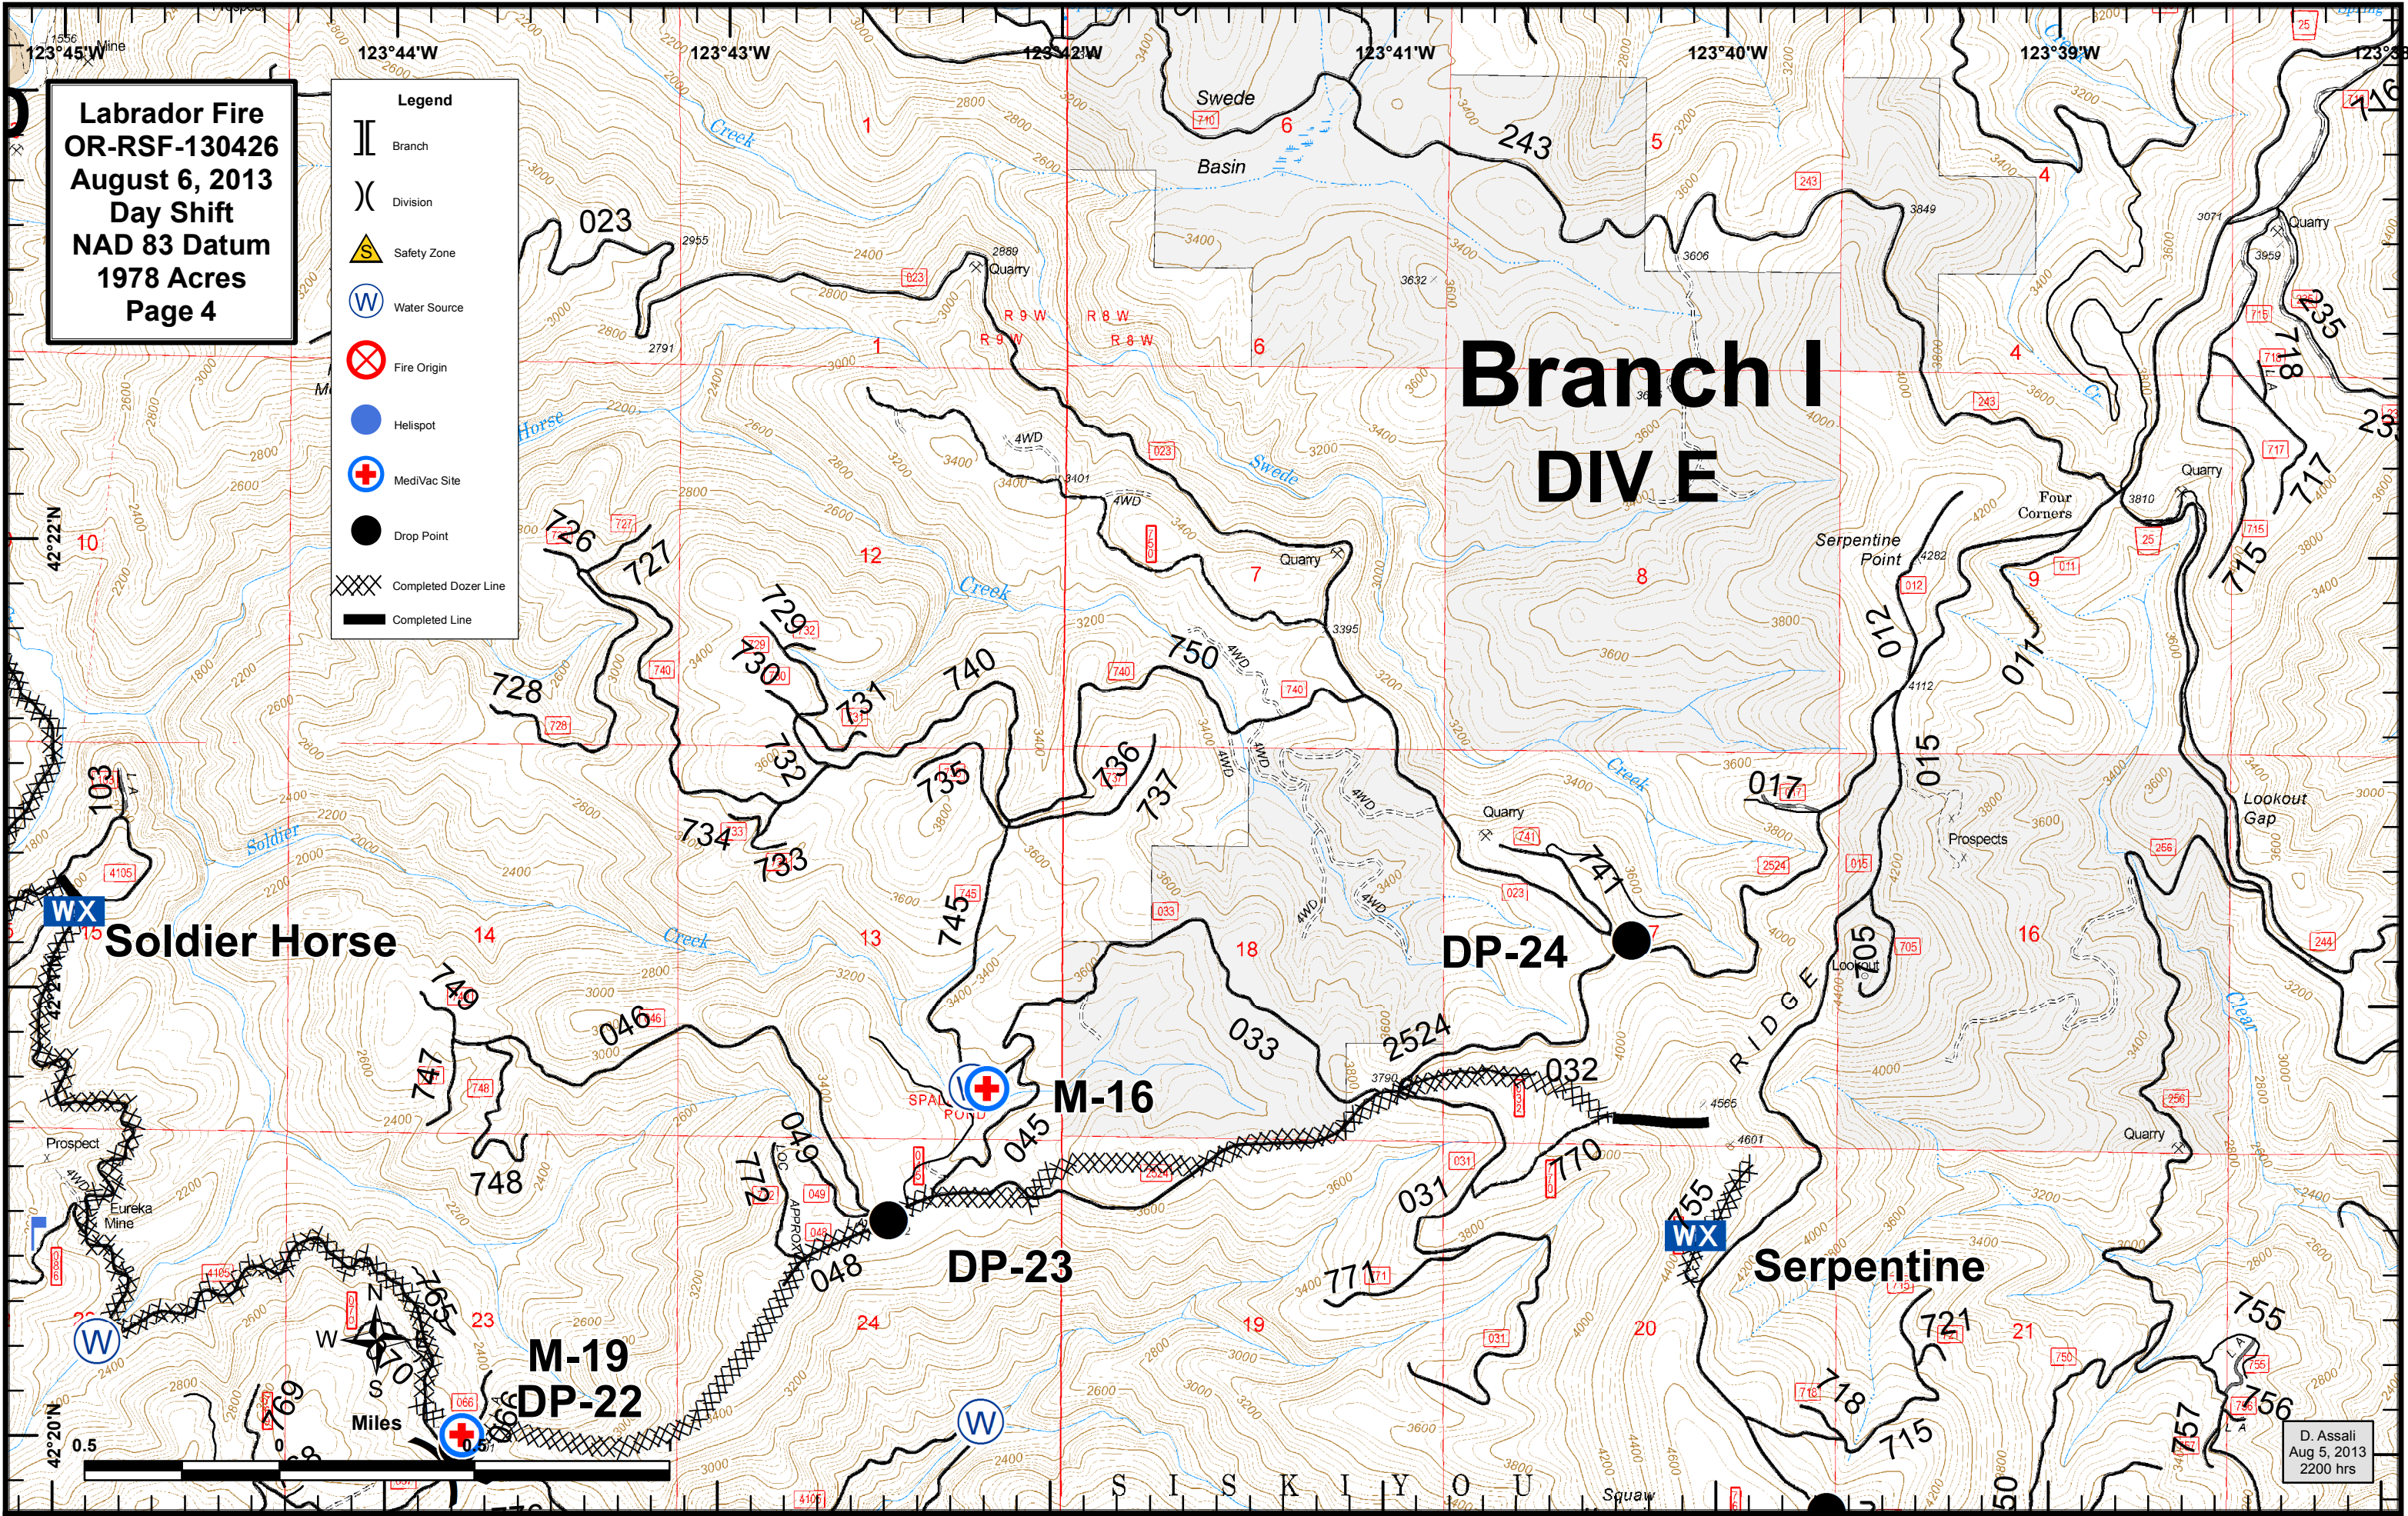

# Div D Branch I

D. Assali  
Aug 5, 2013  
2200 hrs  
1978

**Labrador Fire**  
**OR-RSF-130426**  
**August 6, 2013**  
**Day Shift**  
**NAD 83 Datum**  
**1978 Acres**  
**Page 3**

**Legend**

-  Branch
-  Division
-  Safety Zone
-  Water Source
-  Fire Origin
-  Helispot
-  MediVac Site
-  Drop Point
-  Uncontrolled Fire Edge
-  Completed Dozer Line
-  Completed Line

**July 26** 

**Oak Flat**  
**DP-38**

**DP-20**

**DIV E**  
**Branch I**

**DIV D**

**M-10**

D. Assali  
 Aug 5, 2013  
 2200 hrs

Labrador Fire  
OR-RSF-130426  
August 6, 2013  
Day Shift  
NAD 83 Datum  
1978 Acres  
Page 4

**Legend**

- Branch
- Division
- Safety Zone
- Water Source
- Fire Origin
- Helispot
- MediVac Site
- Drop Point
- Completed Dozer Line
- Completed Line

# Branch I DIV E

Labrador Fire  
OR-RSF-130426  
August 6, 2013  
Day Shift  
NAD 83 Datum  
1978 Acres  
Page 5

- Legend
- Branch
  - Division
  - Safety Zone
  - Water Source
  - Fire Origin
  - Helispot
  - MediVac Site
  - Drop Point