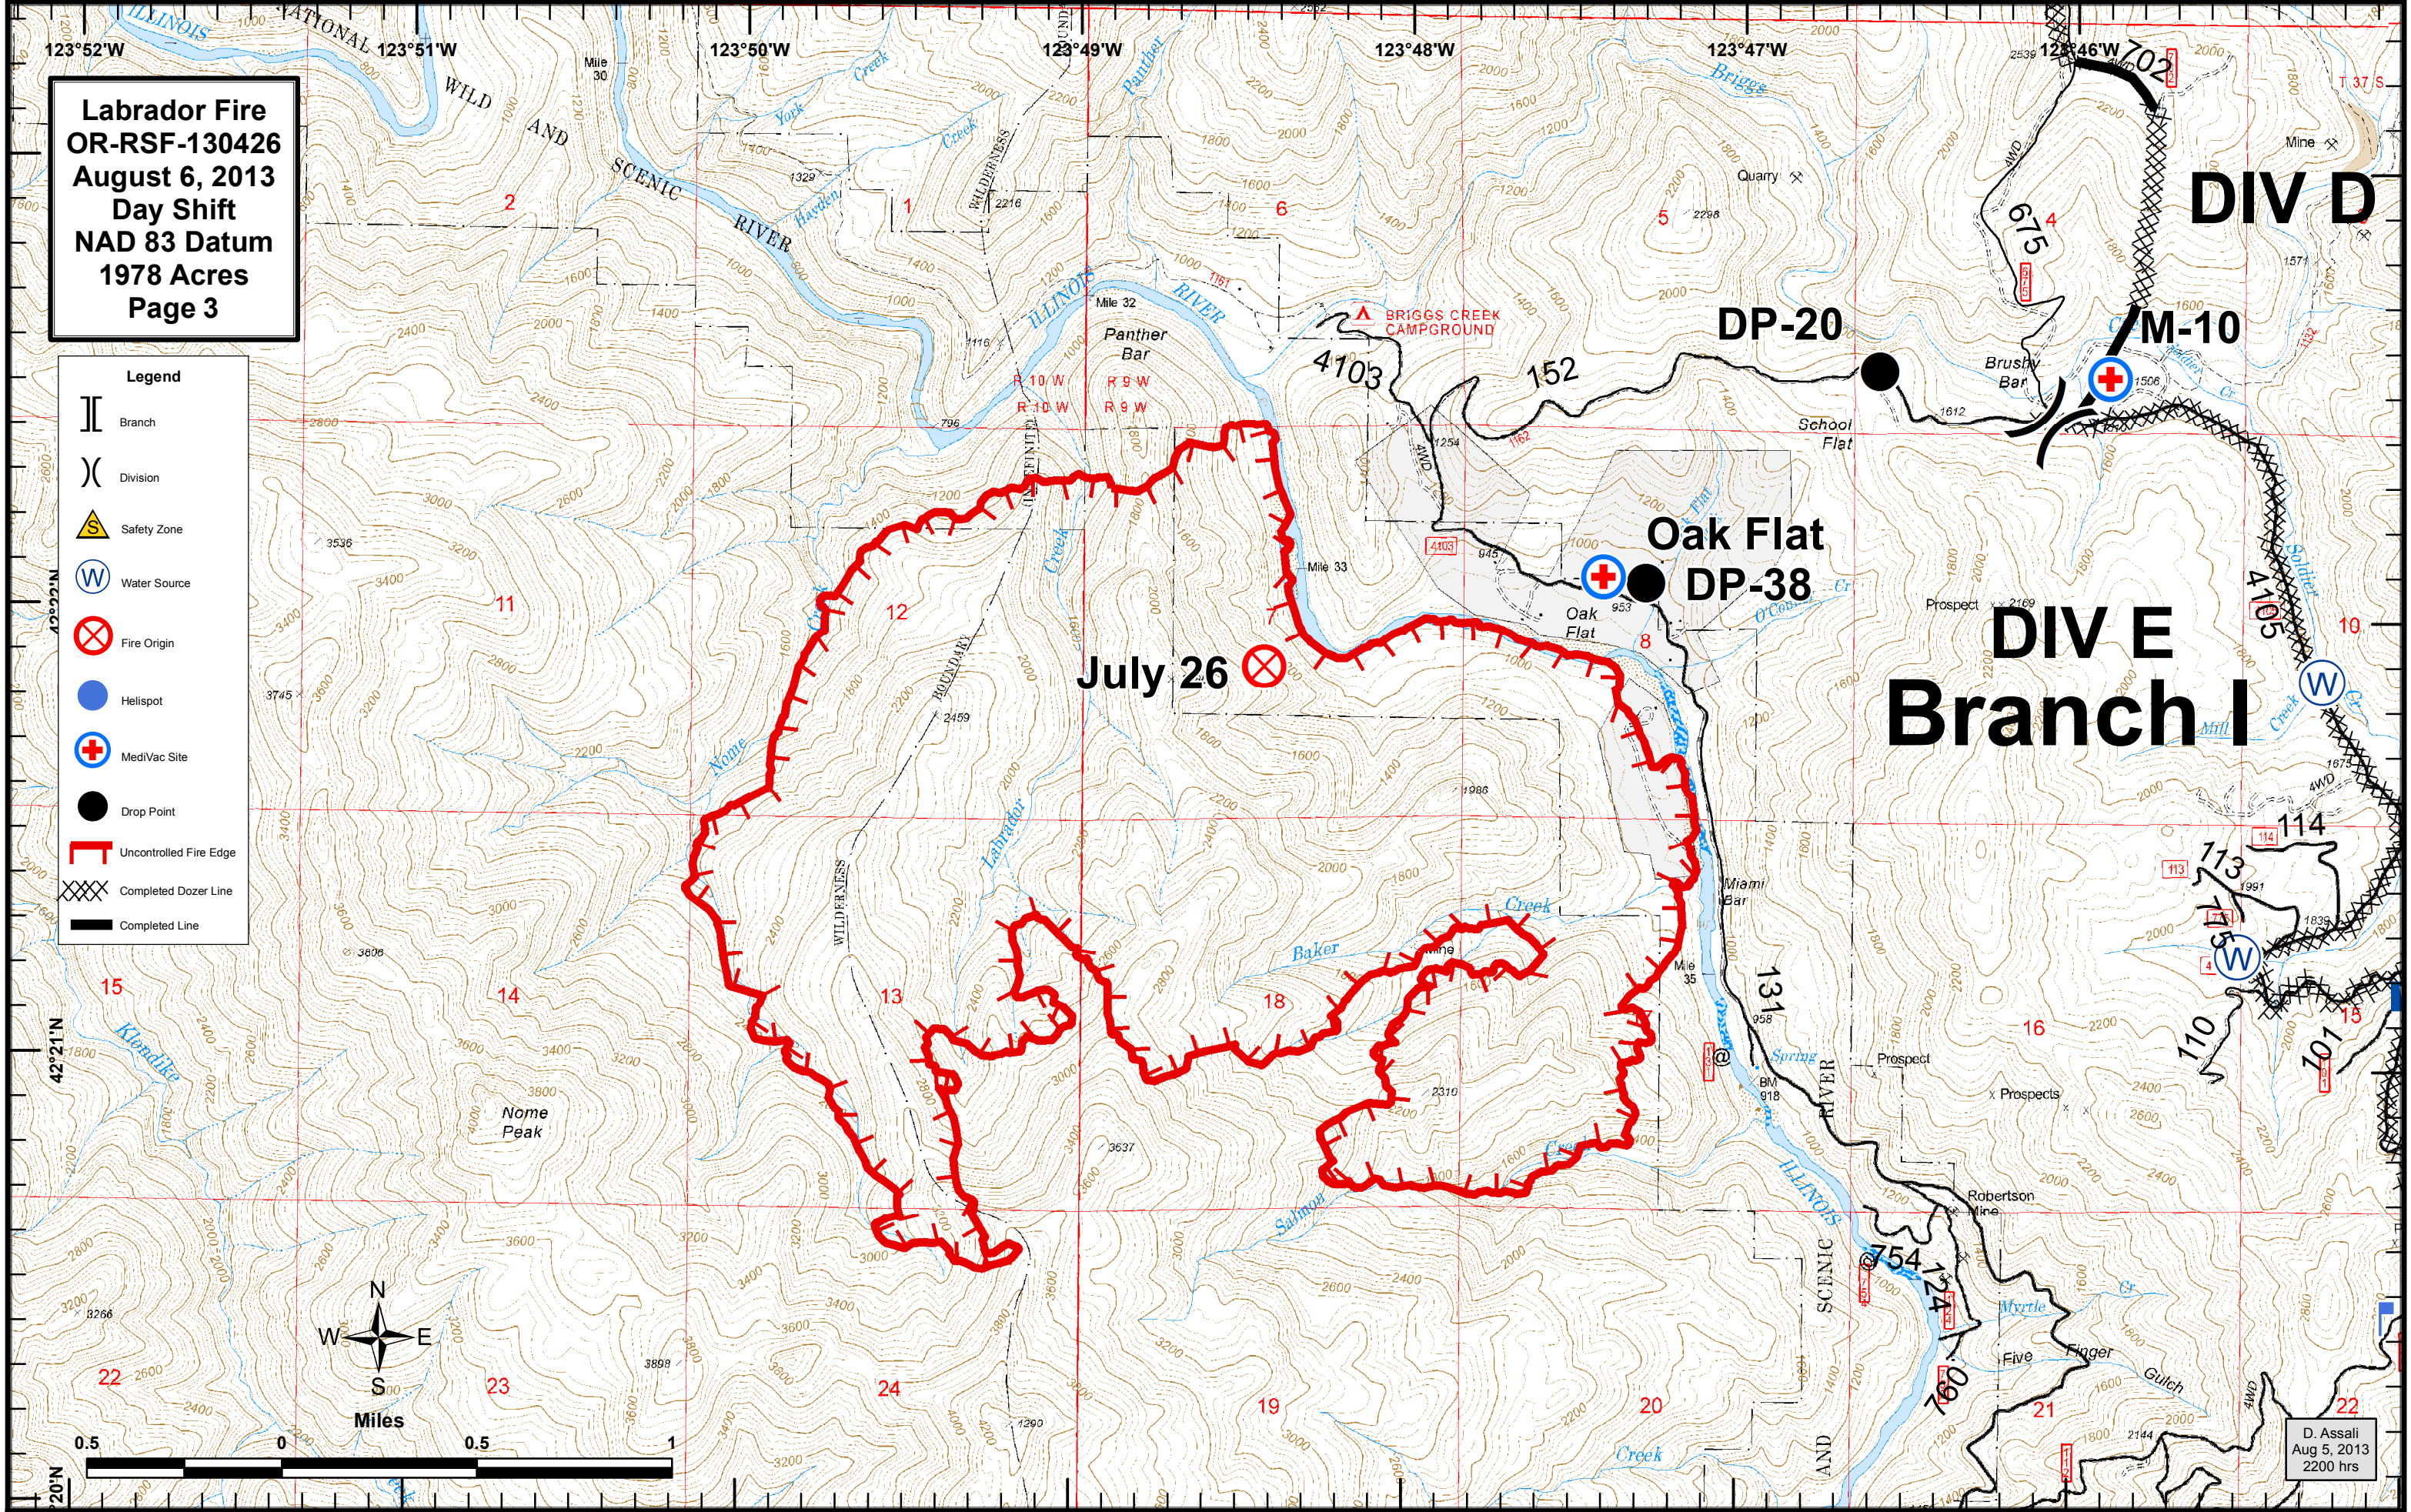

**Div D**  
**Branch I**

D. Assali  
Aug 5, 2013  
2200 hrs

Labrador Fire  
OR-RSF-130426  
August 6, 2013  
Day Shift  
NAD 83 Datum  
1978 Acres  
Page 2

**Legend**

- Branch
- Division
- Safety Zone
- Water Source
- Fire Origin
- Helispot
- MediVac Site
- Drop Point
- Completed Dozer Line
- Completed Line

# Div D Branch I

D. Assali  
Aug 5, 2013  
2200 hrs  
1978

**Labrador Fire**  
**OR-RSF-130426**  
**August 6, 2013**  
**Day Shift**  
**NAD 83 Datum**  
**1978 Acres**  
**Page 3**

**Legend**

-  Branch
-  Division
-  Safety Zone
-  Water Source
-  Fire Origin
-  Helispot
-  MediVac Site
-  Drop Point
-  Uncontrolled Fire Edge
-  Completed Dozer Line
-  Completed Line

**Legend**

- Branch
- Division
- Safety Zone
- Water Source
- Fire Origin
- Helispot
- MediVac Site
- Drop Point
- Completed Dozer Line
- Completed Line

# Branch I DIV E

Labrador Fire  
OR-RSF-130426  
August 6, 2013  
Day Shift  
NAD 83 Datum  
1978 Acres  
Page 5

- Legend
- Branch
  - Division
  - Safety Zone
  - Water Source
  - Fire Origin
  - Helispot
  - MediVac Site
  - Drop Point