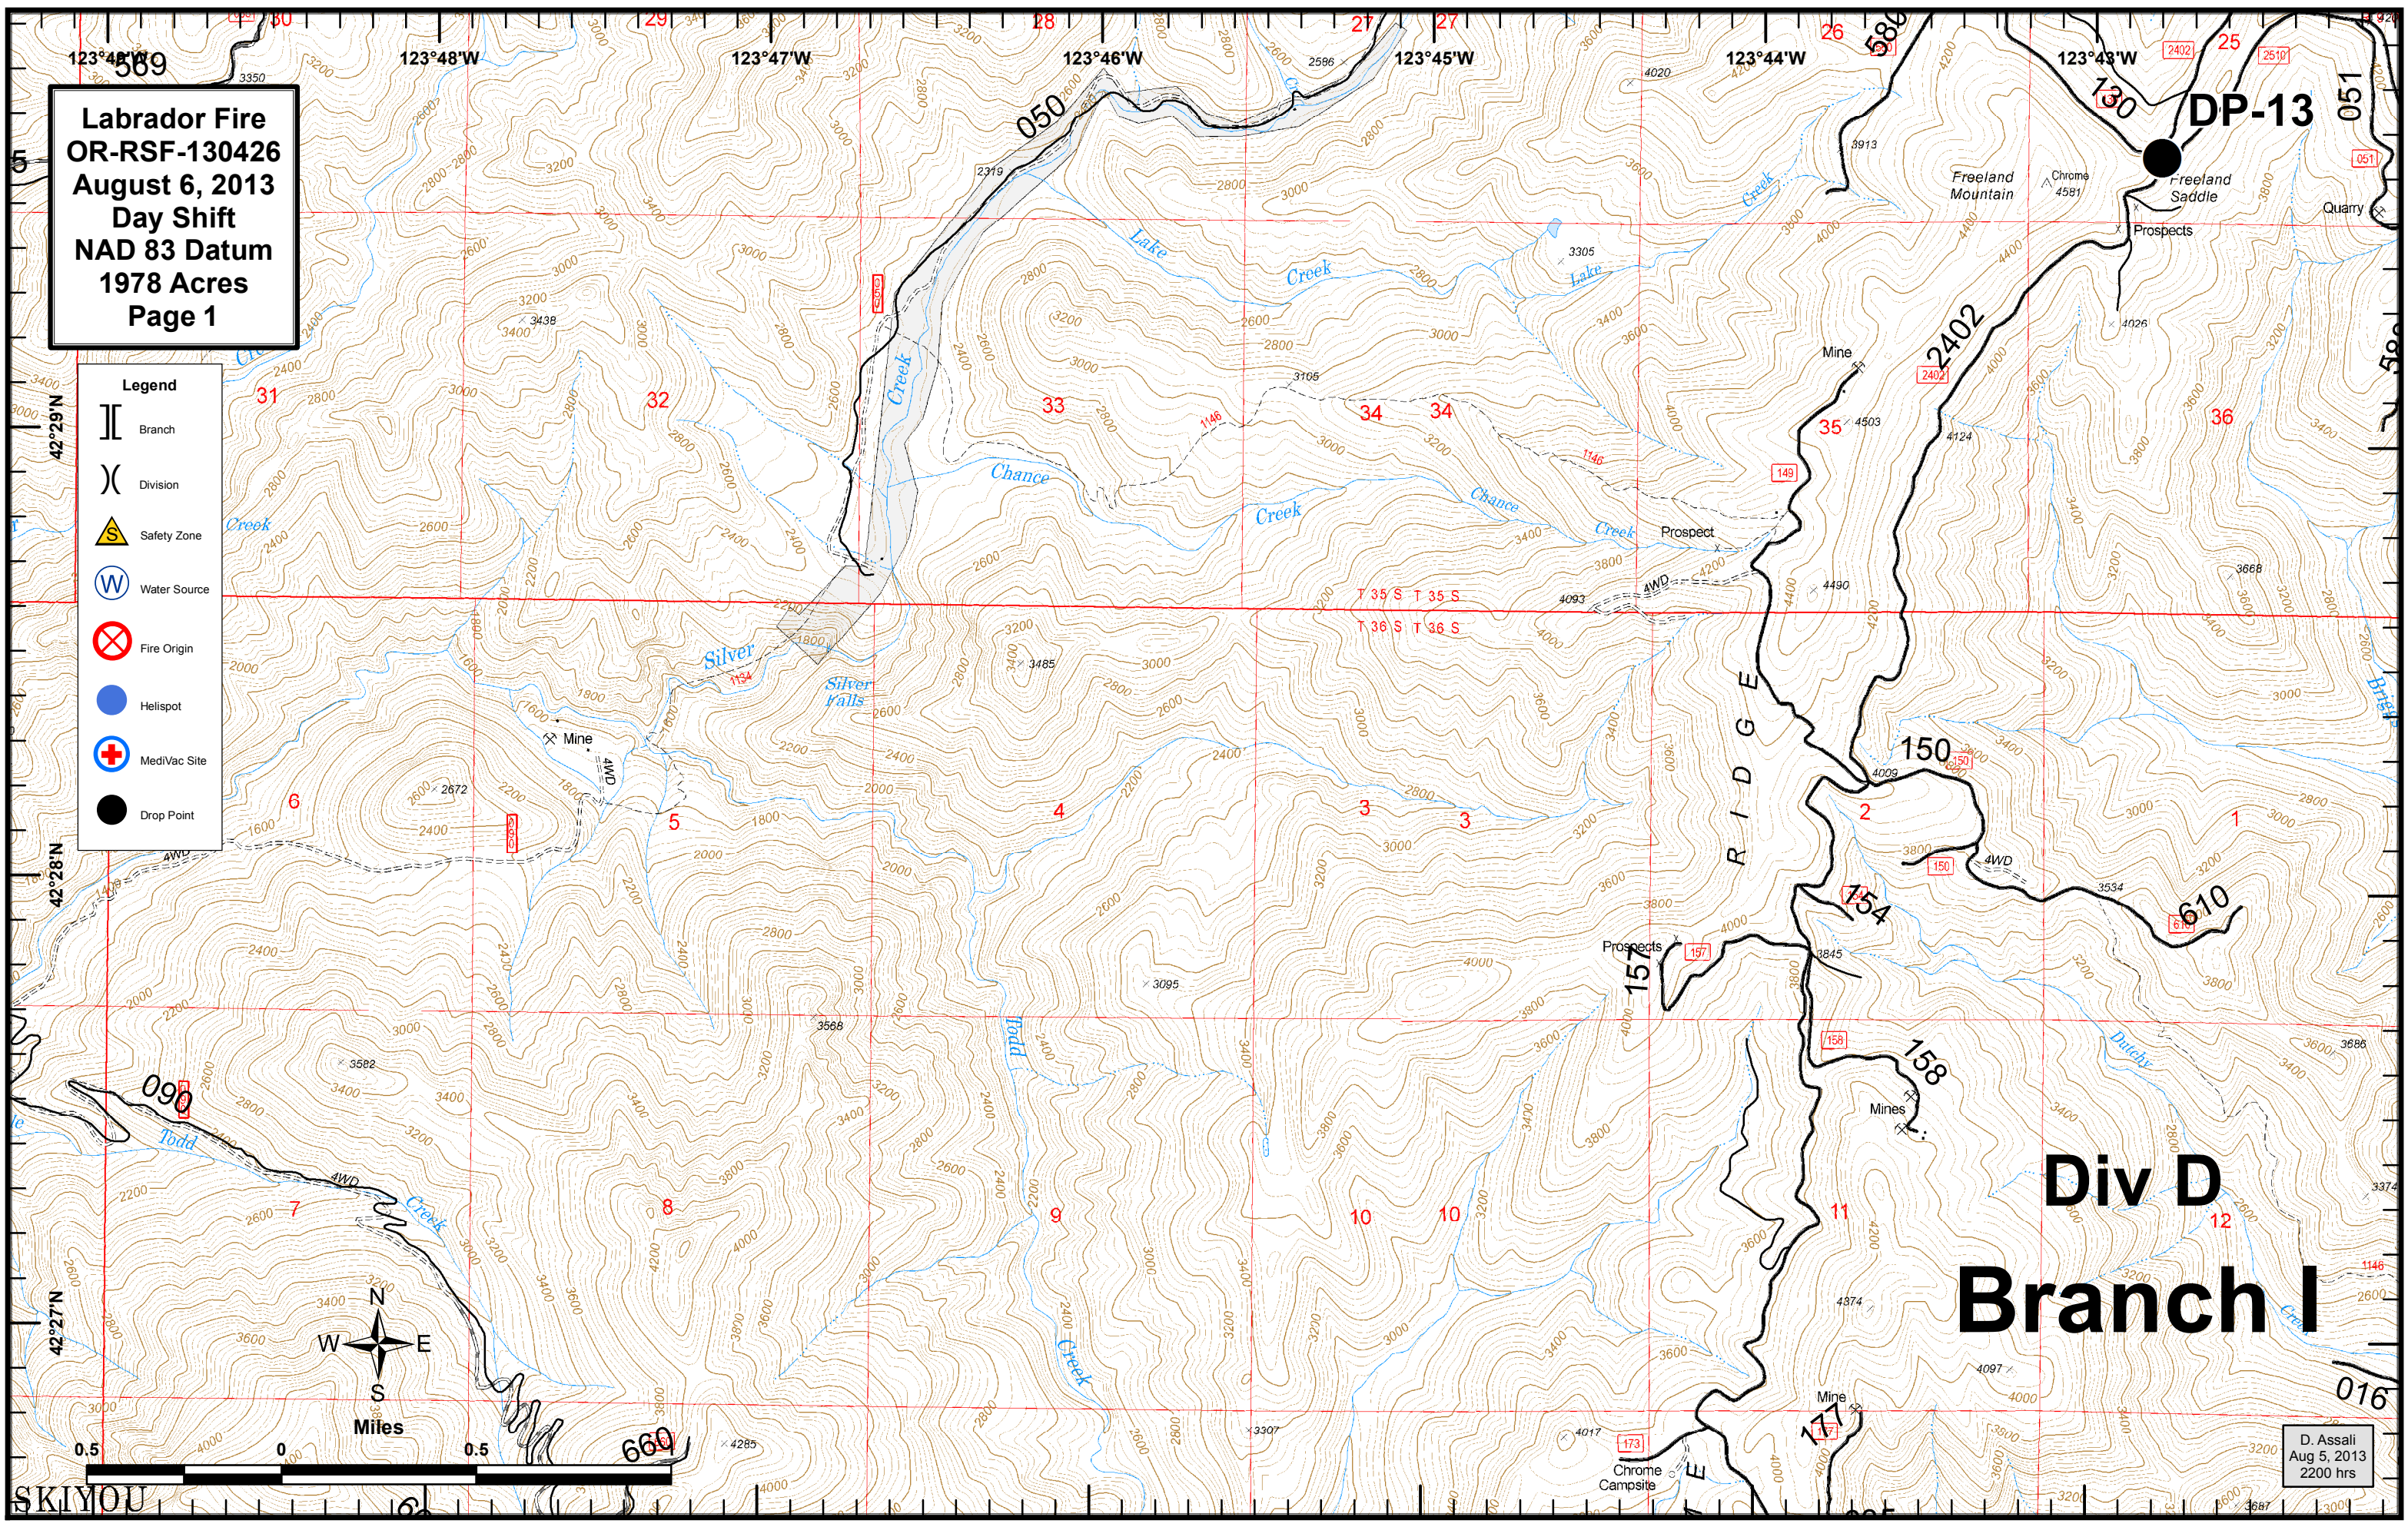

Labrador Fire  
OR-RSF-130426  
August 6, 2013  
Day Shift  
NAD 83 Datum  
1978 Acres  
Page 1

- Legend**
- Branch
  - Division
  - Safety Zone
  - Water Source
  - Fire Origin
  - Helispot
  - MediVac Site
  - Drop Point

**Legend**

- Branch
- Division
- Safety Zone
- Water Source
- Fire Origin
- Helispot
- MediVac Site
- Drop Point
- Completed Dozer Line
- Completed Line