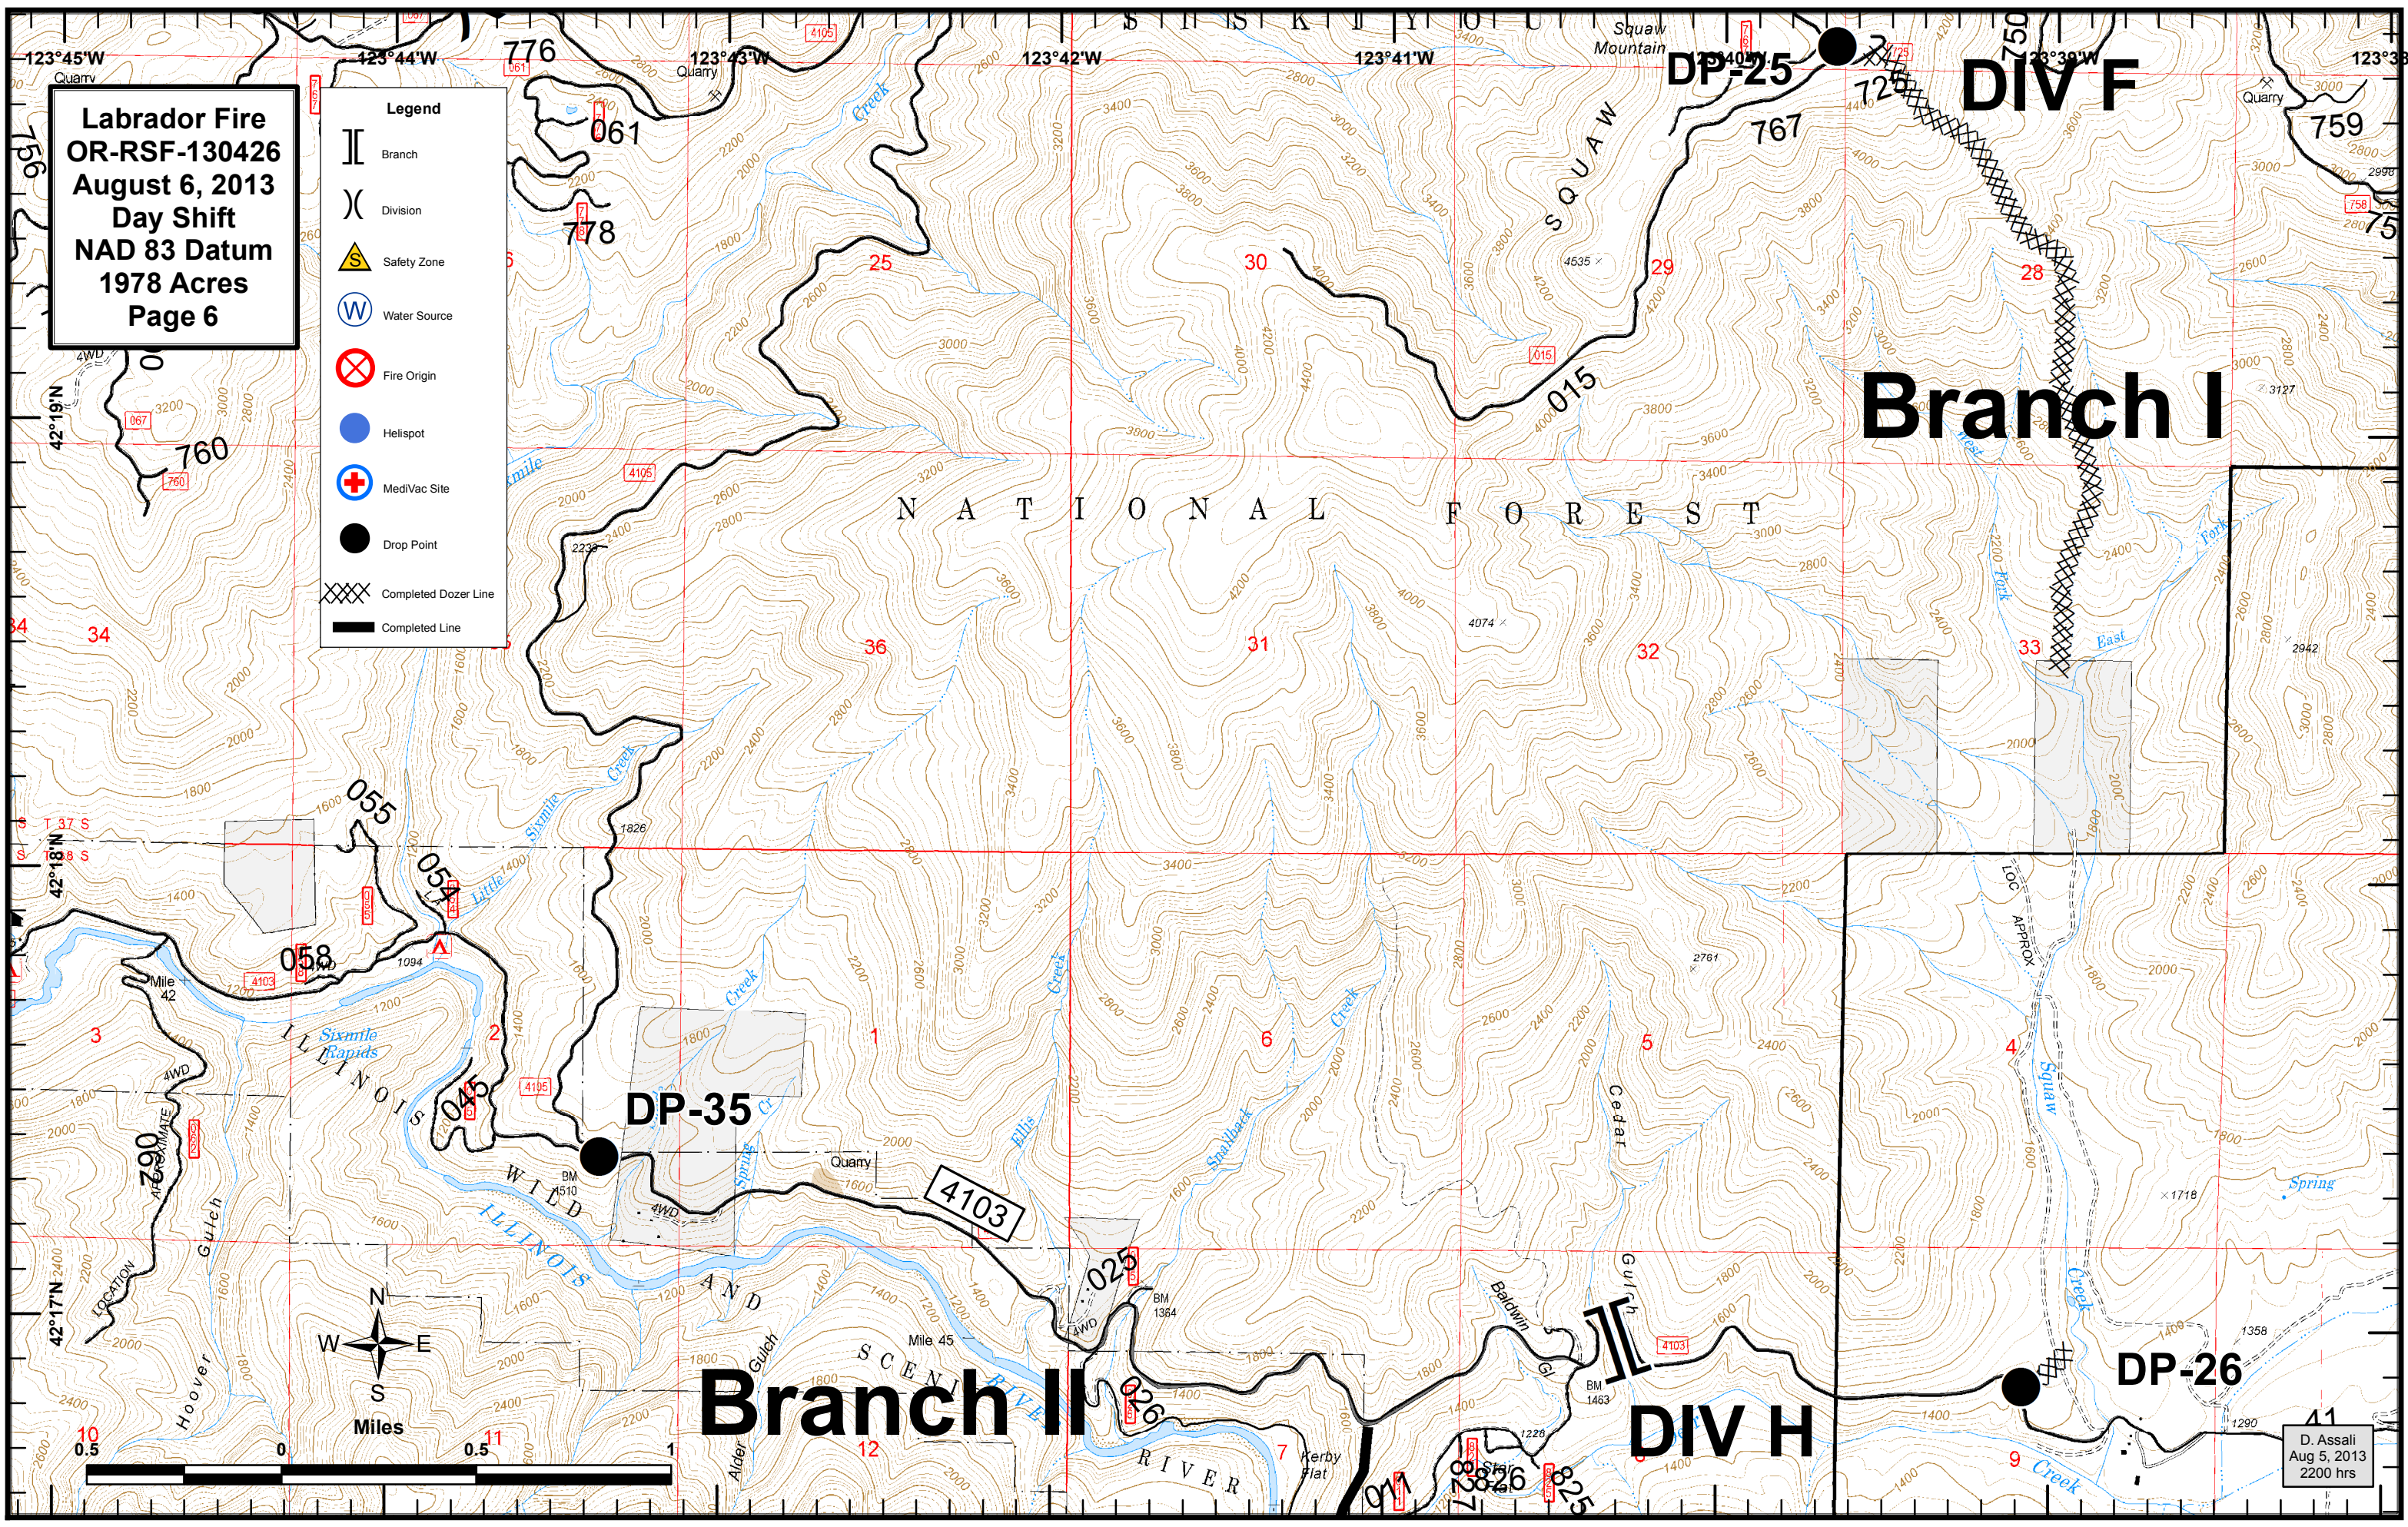

**Legend**

- Branch
- Division
- Safety Zone
- Water Source
- Fire Origin
- Helispot
- MediVac Site
- Drop Point
- Completed Dozer Line
- Completed Line

# Branch I DIV E

Labrador Fire  
OR-RSF-130426  
August 6, 2013  
Day Shift  
NAD 83 Datum  
1978 Acres  
Page 5

- Legend
- Branch
  - Division
  - Safety Zone
  - Water Source
  - Fire Origin
  - Helispot
  - MediVac Site
  - Drop Point

DIV F

McCaleb Ranch

DP-37

WX

Branch II

D. Assali  
Aug 5, 2013  
2200 hrs

Labrador Fire  
OR-RSF-130426  
August 6, 2013  
Day Shift  
NAD 83 Datum  
1978 Acres  
Page 6

**Legend**

- Branch
- Division
- Safety Zone
- Water Source
- Fire Origin
- Helispot
- MediVac Site
- Drop Point
- Completed Dozer Line
- Completed Line

Branch I

Branch II

D. Assali  
Aug 5, 2013  
2200 hrs

**Labrador Fire  
OR-RFS-130426  
August 6, 2013  
Day Shift  
NAD 83 Datum**