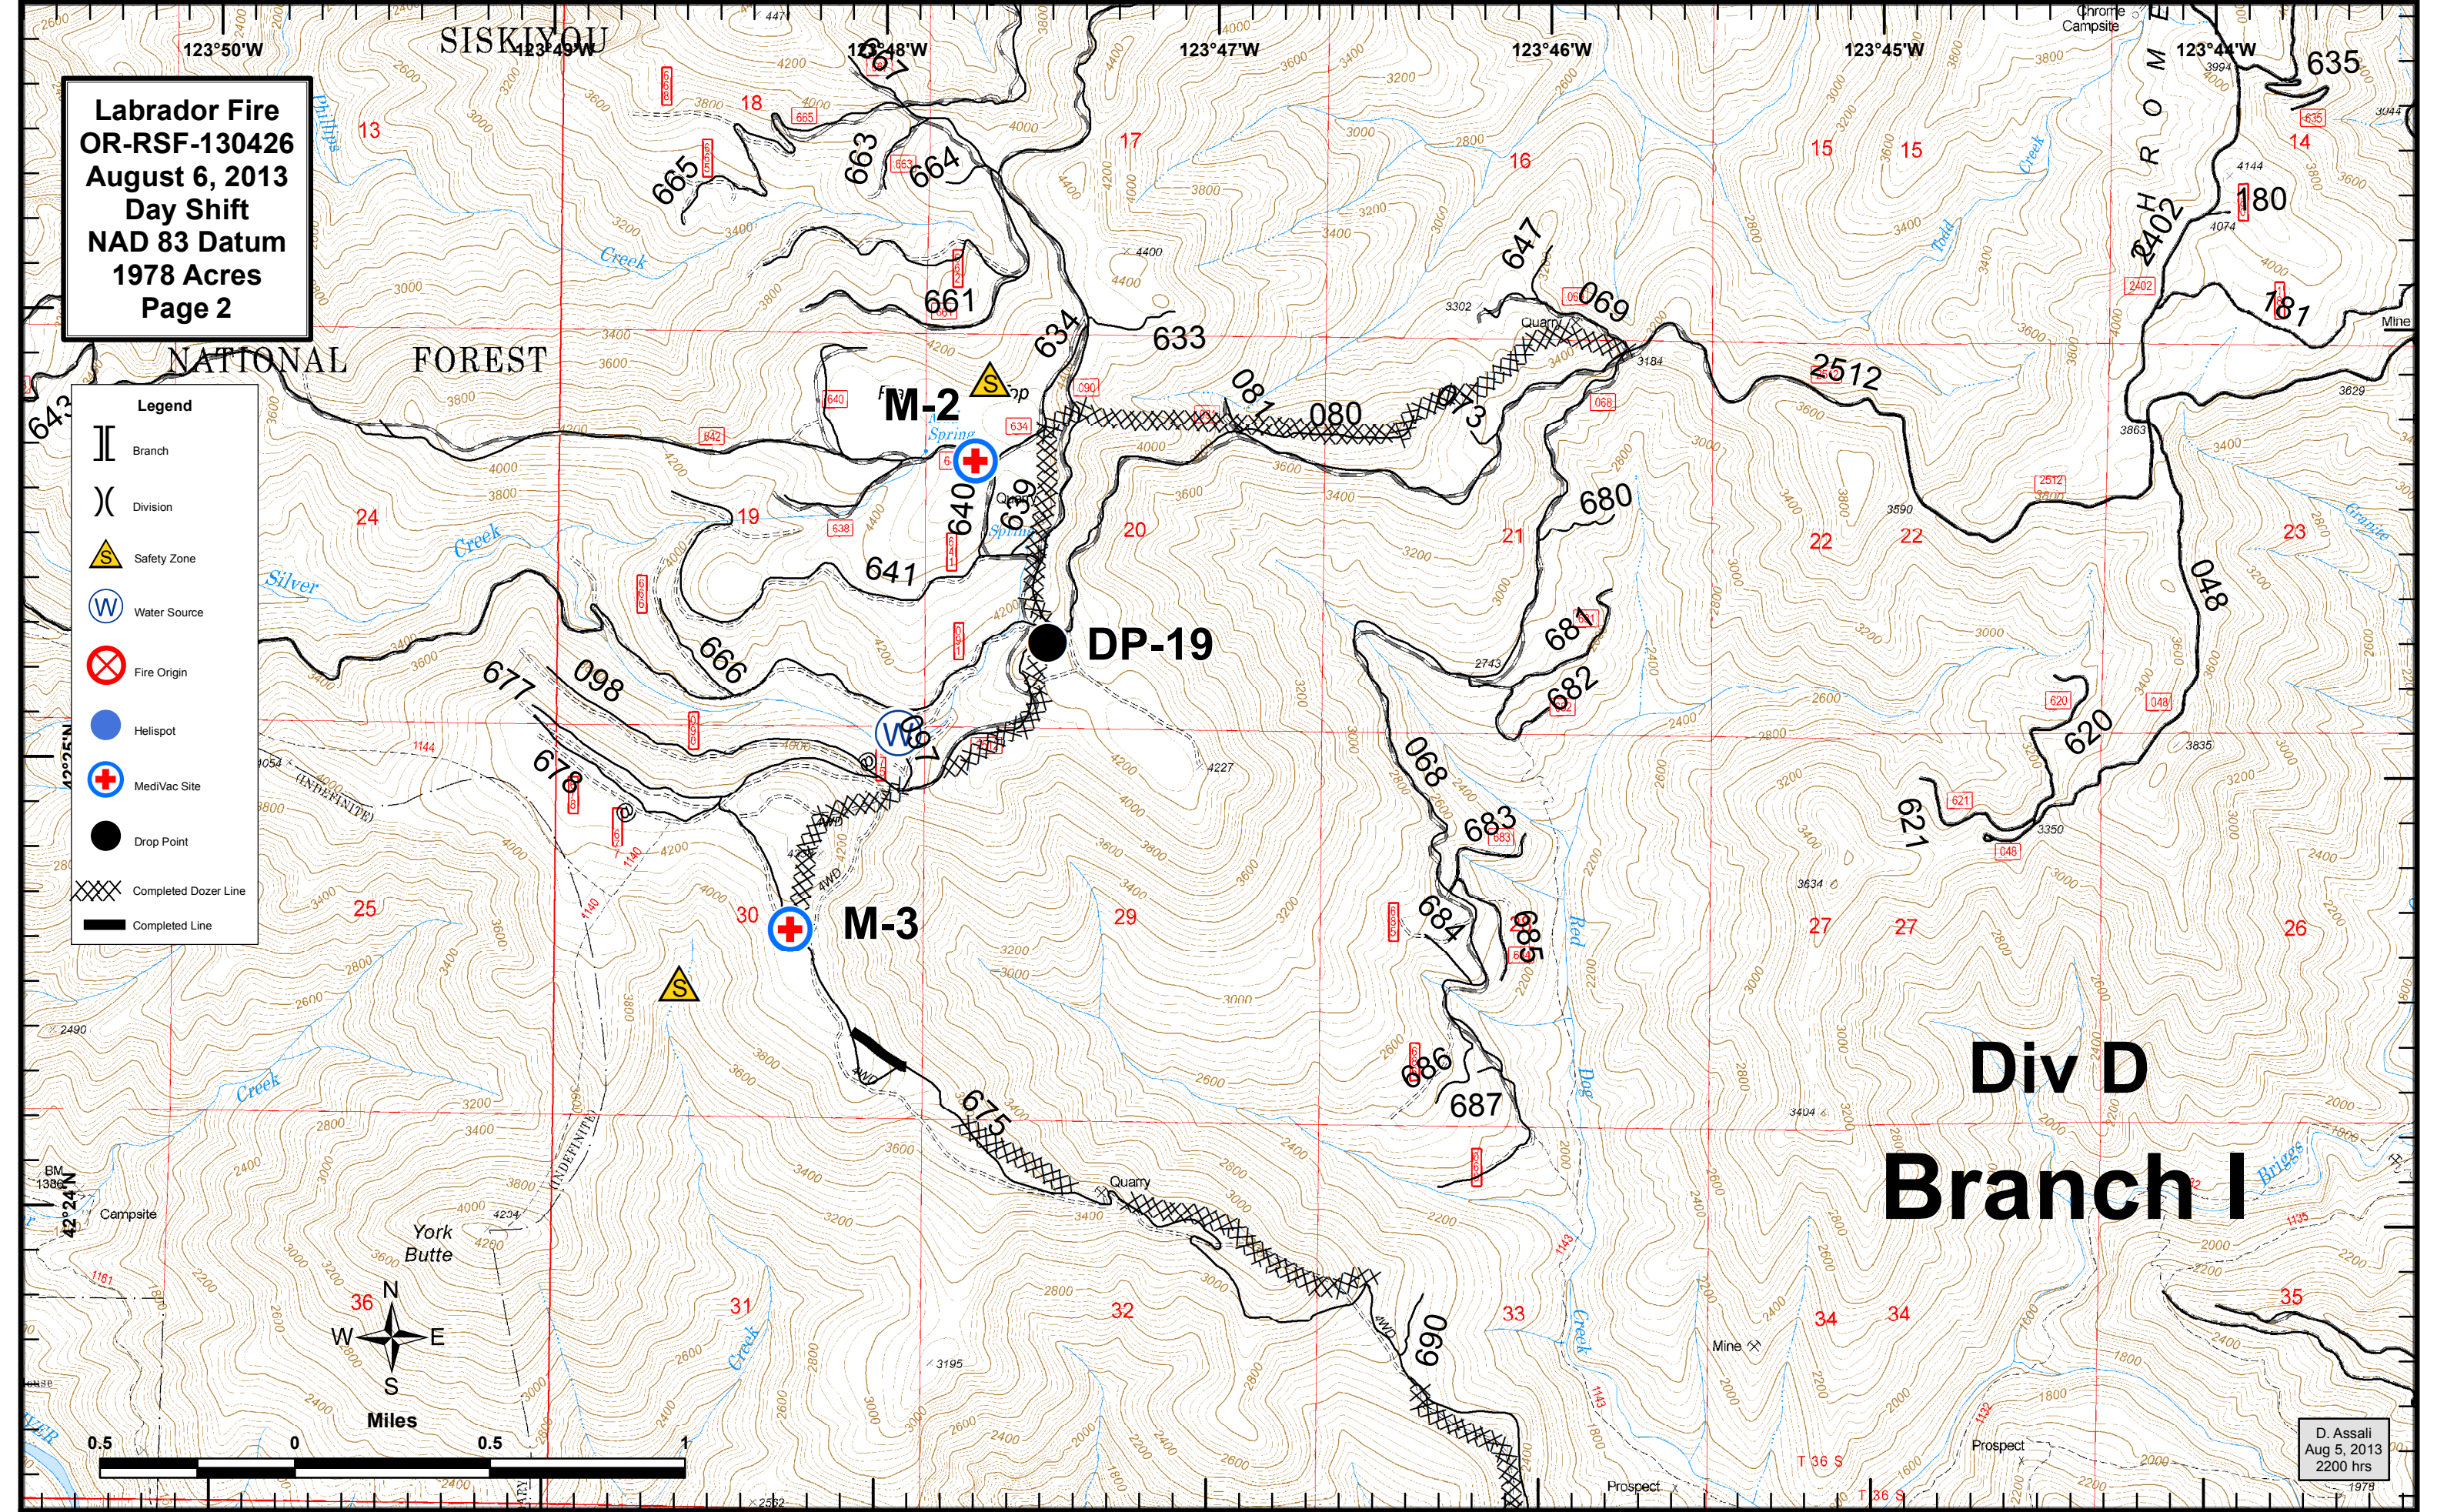

Labrador Fire  
OR-RSF-130426  
August 6, 2013  
Day Shift  
NAD 83 Datum  
1978 Acres  
Page 1

- Legend**
- Branch
  - Division
  - Safety Zone
  - Water Source
  - Fire Origin
  - Helispot
  - MediVac Site
  - Drop Point

**Div D**  
**Branch I**

D. Assali  
Aug 5, 2013  
2200 hrs

Labrador Fire  
OR-RSF-130426  
August 6, 2013  
Day Shift  
NAD 83 Datum  
1978 Acres  
Page 2

**Legend**

- Branch
- Division
- Safety Zone
- Water Source
- Fire Origin
- Helispot
- MediVac Site
- Drop Point
- Completed Dozer Line
- Completed Line

# Div D Branch I

D. Assali  
Aug 5, 2013  
2200 hrs  
1978

**Labrador Fire**  
**OR-RSF-130426**  
**August 6, 2013**  
**Day Shift**  
**NAD 83 Datum**  
**1978 Acres**  
**Page 3**

**Legend**

-  Branch
-  Division
-  Safety Zone
-  Water Source
-  Fire Origin
-  Helispot
-  MediVac Site
-  Drop Point
-  Uncontrolled Fire Edge
-  Completed Dozer Line
-  Completed Line

**Legend**

- Branch
- Division
- Safety Zone
- Water Source
- Fire Origin
- Helispot
- MediVac Site
- Drop Point
- Completed Dozer Line
- Completed Line