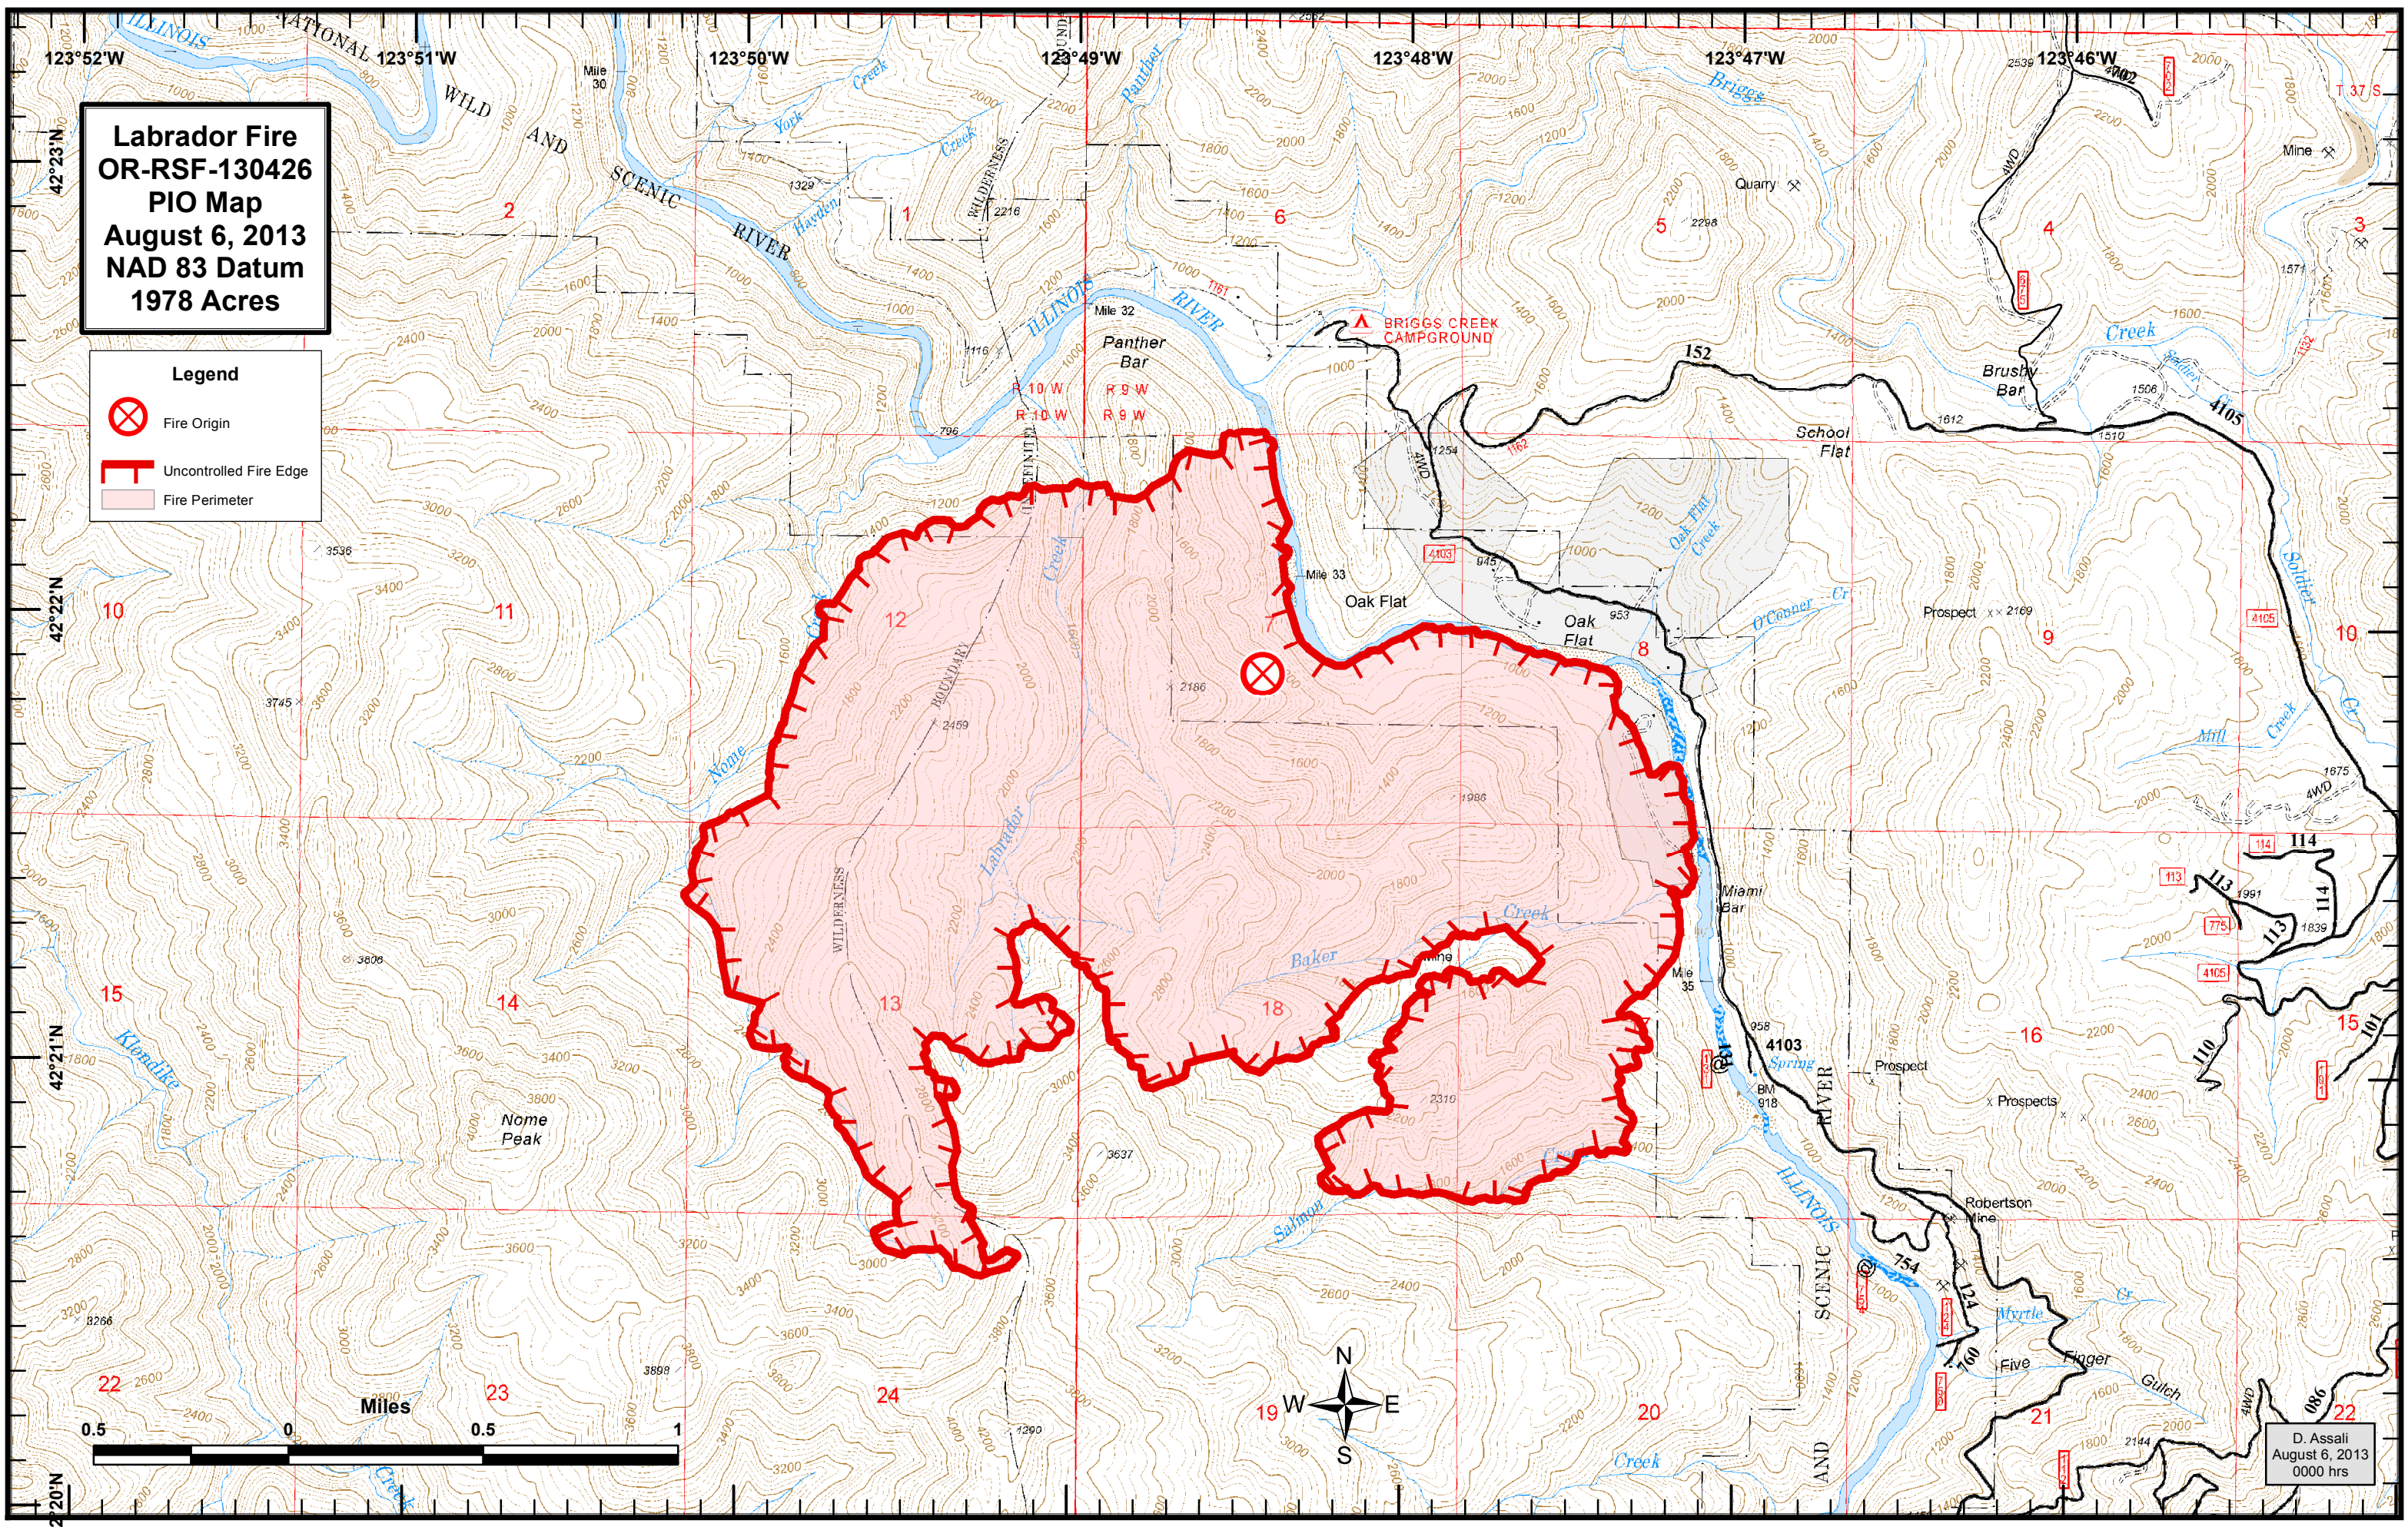

**Labrador Fire
OR-RSF-130426
PIO Map
August 6, 2013
NAD 83 Datum
1978 Acres**

Legend

-  Fire Origin
-  Uncontrolled Fire Edge
-  Fire Perimeter

D. Assali
August 6, 2013
0000 hrs