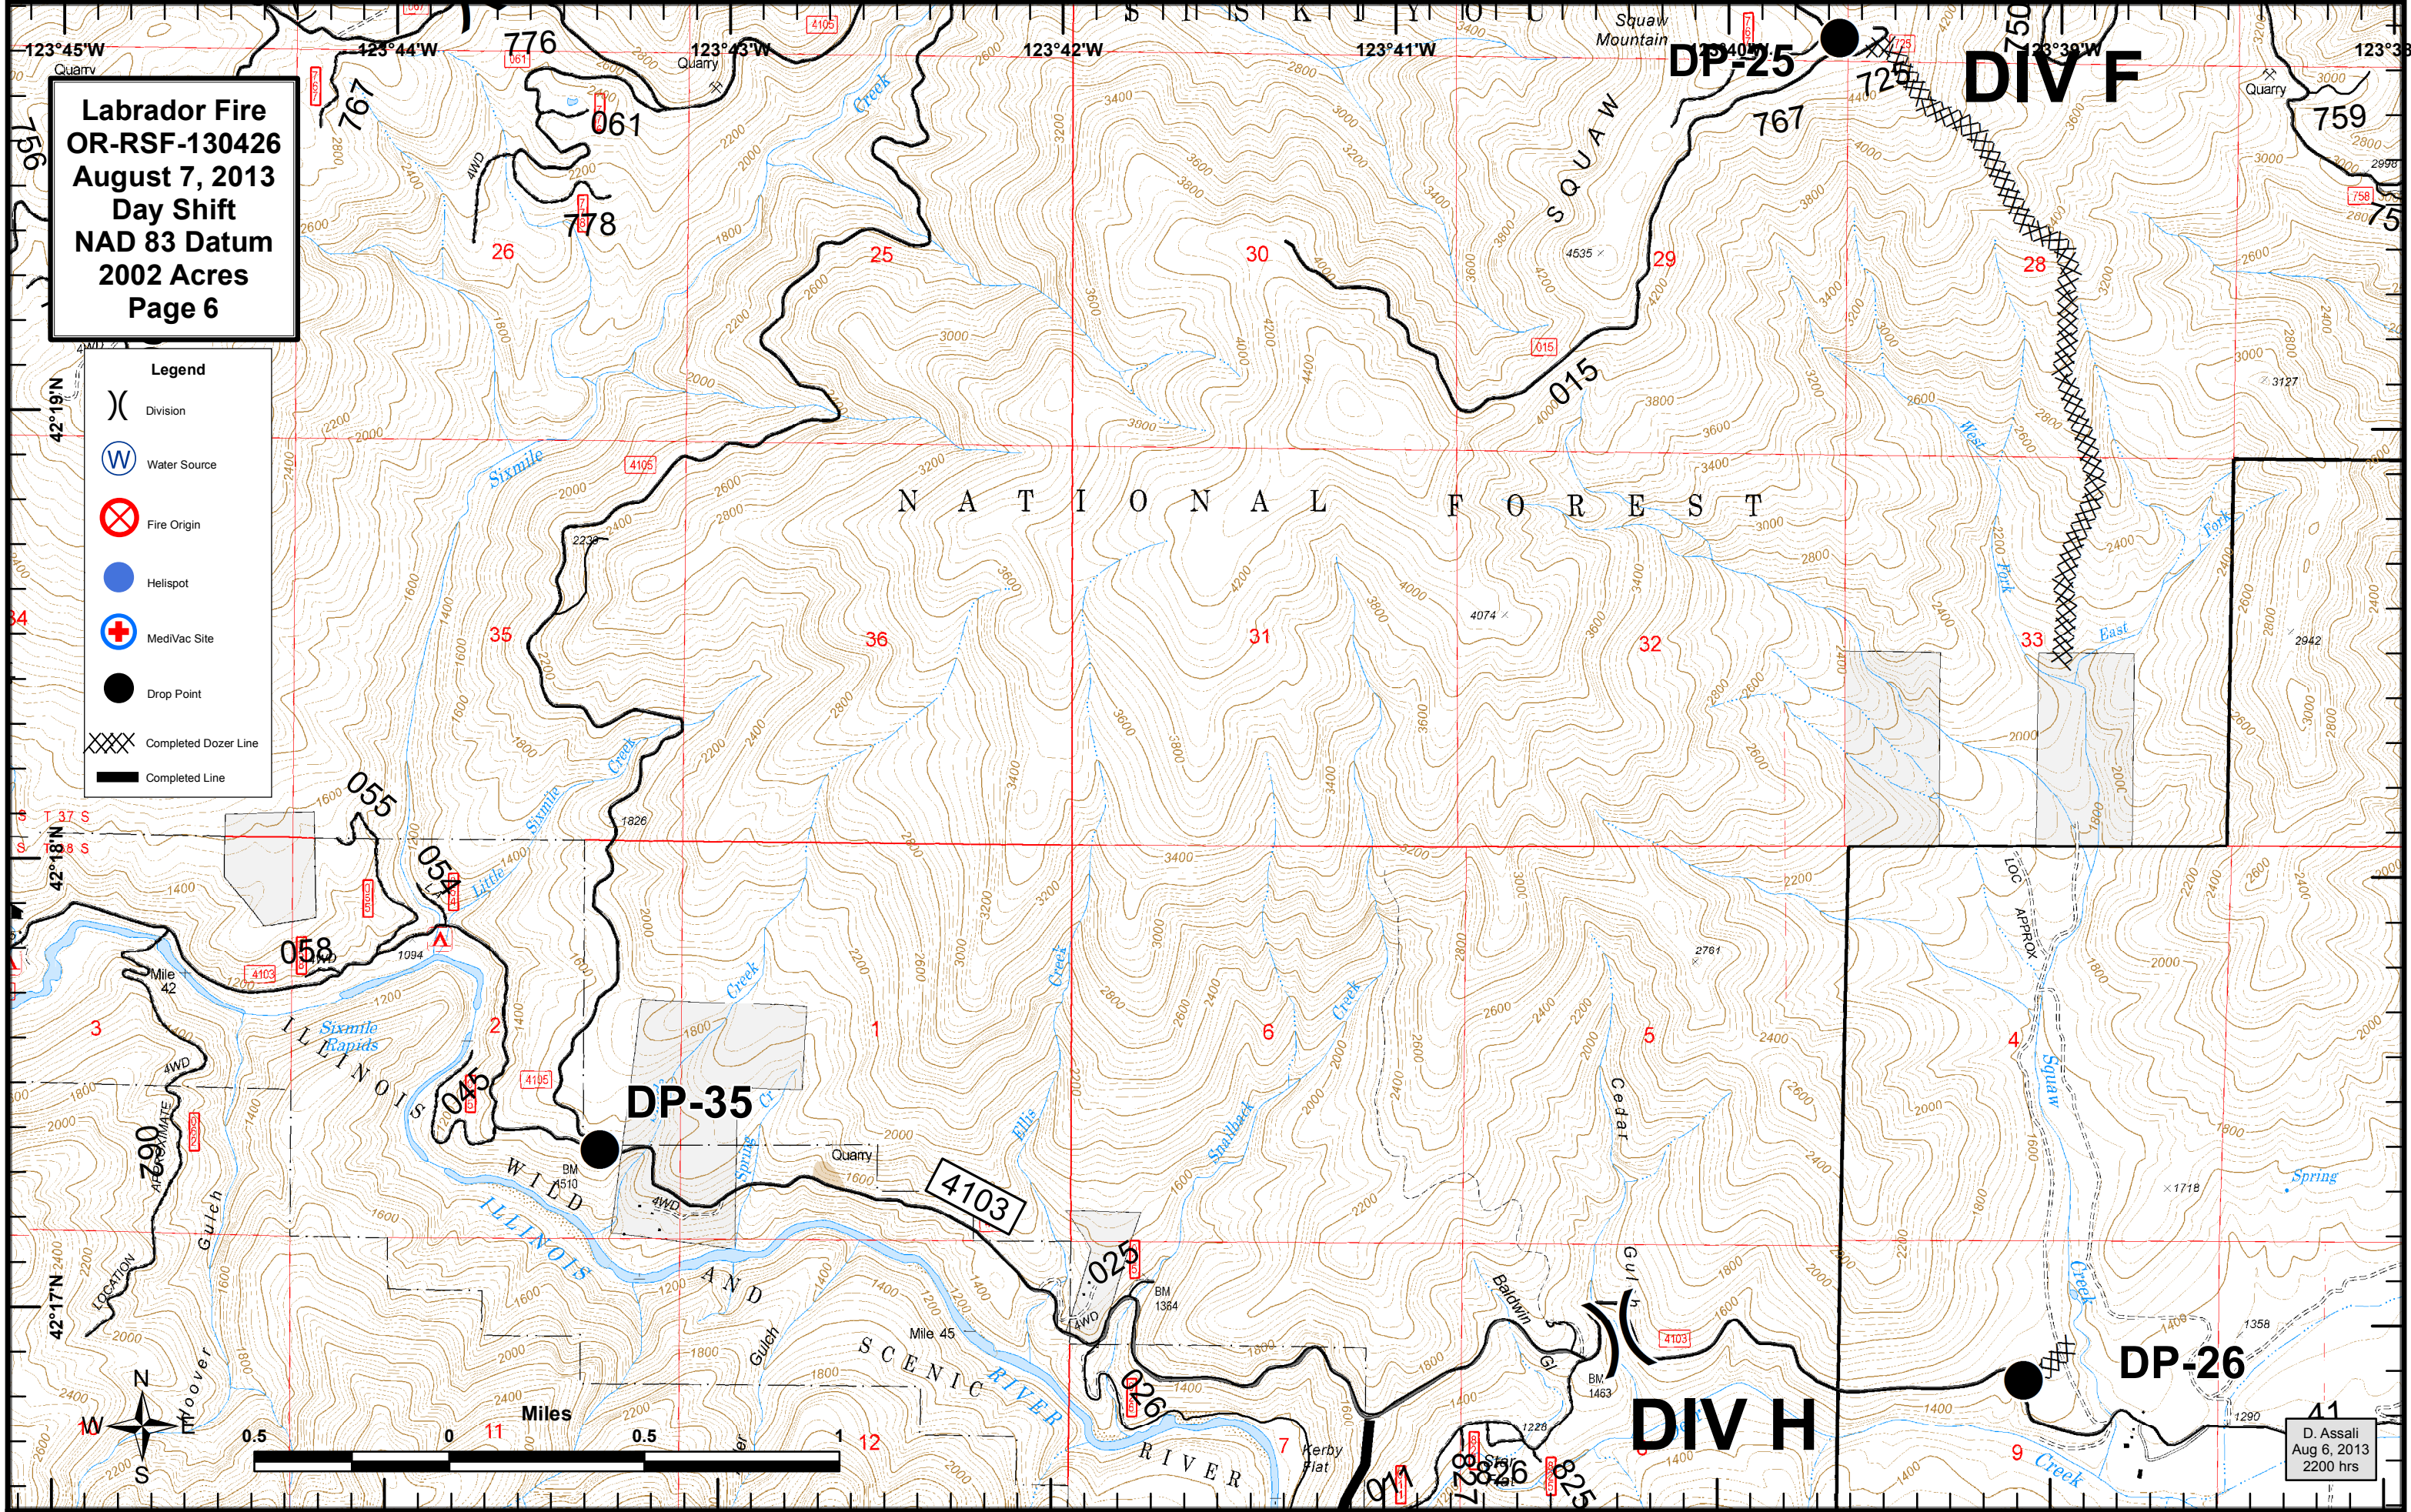

Legend

- (X) Division
- (W) Water Source
- (X) Fire Origin
- (●) Helispot
- (+) MediVac Site
- (●) Drop Point
- (█) Uncontrolled Fire Edge
- (XXX) Completed Dozer Line
- (█) Completed Line

July 26 (X)

DIV D

DIV E

Oak Flat DP-38

DP-20

M-10

D. Assali
Aug 6, 2013
2200 hrs

Labrador Fire
OR-RSF-130426
August 7, 2013
Day Shift
NAD 83 Datum
2002 Acres
Page 4

Legend

- (X) Division
- (W) Water Source
- (X) Fire Origin
- (●) Helispot
- (+) MediVac Site
- (●) Drop Point
- (XXX) Completed Dozer Line
- (—) Completed Line

DIV F

McCaleb Ranch

DP-37

D. Assali
Aug 6, 2013
2200 hrs

Labrador Fire
OR-RSF-130426
August 7, 2013
Day Shift
NAD 83 Datum
2002 Acres
Page 6

Legend

- () Division
- (W) Water Source
- (X) Fire Origin
- (●) Helispot
- (+) MediVac Site
- (●) Drop Point
- (XXX) Completed Dozer Line
- (—) Completed Line

D. Assali
Aug 6, 2013
2200 hrs

Labrador Fire
OR-RFS-130426
August 7, 2013
Day Shift
NAD 83 Datum

Transportation Map

Mobile Weather Unit	Division
Water Source	Branch
Helispot	Fire Perimeter
MediVac Site	Wilderness
Incident Command Post	
Drop Point	