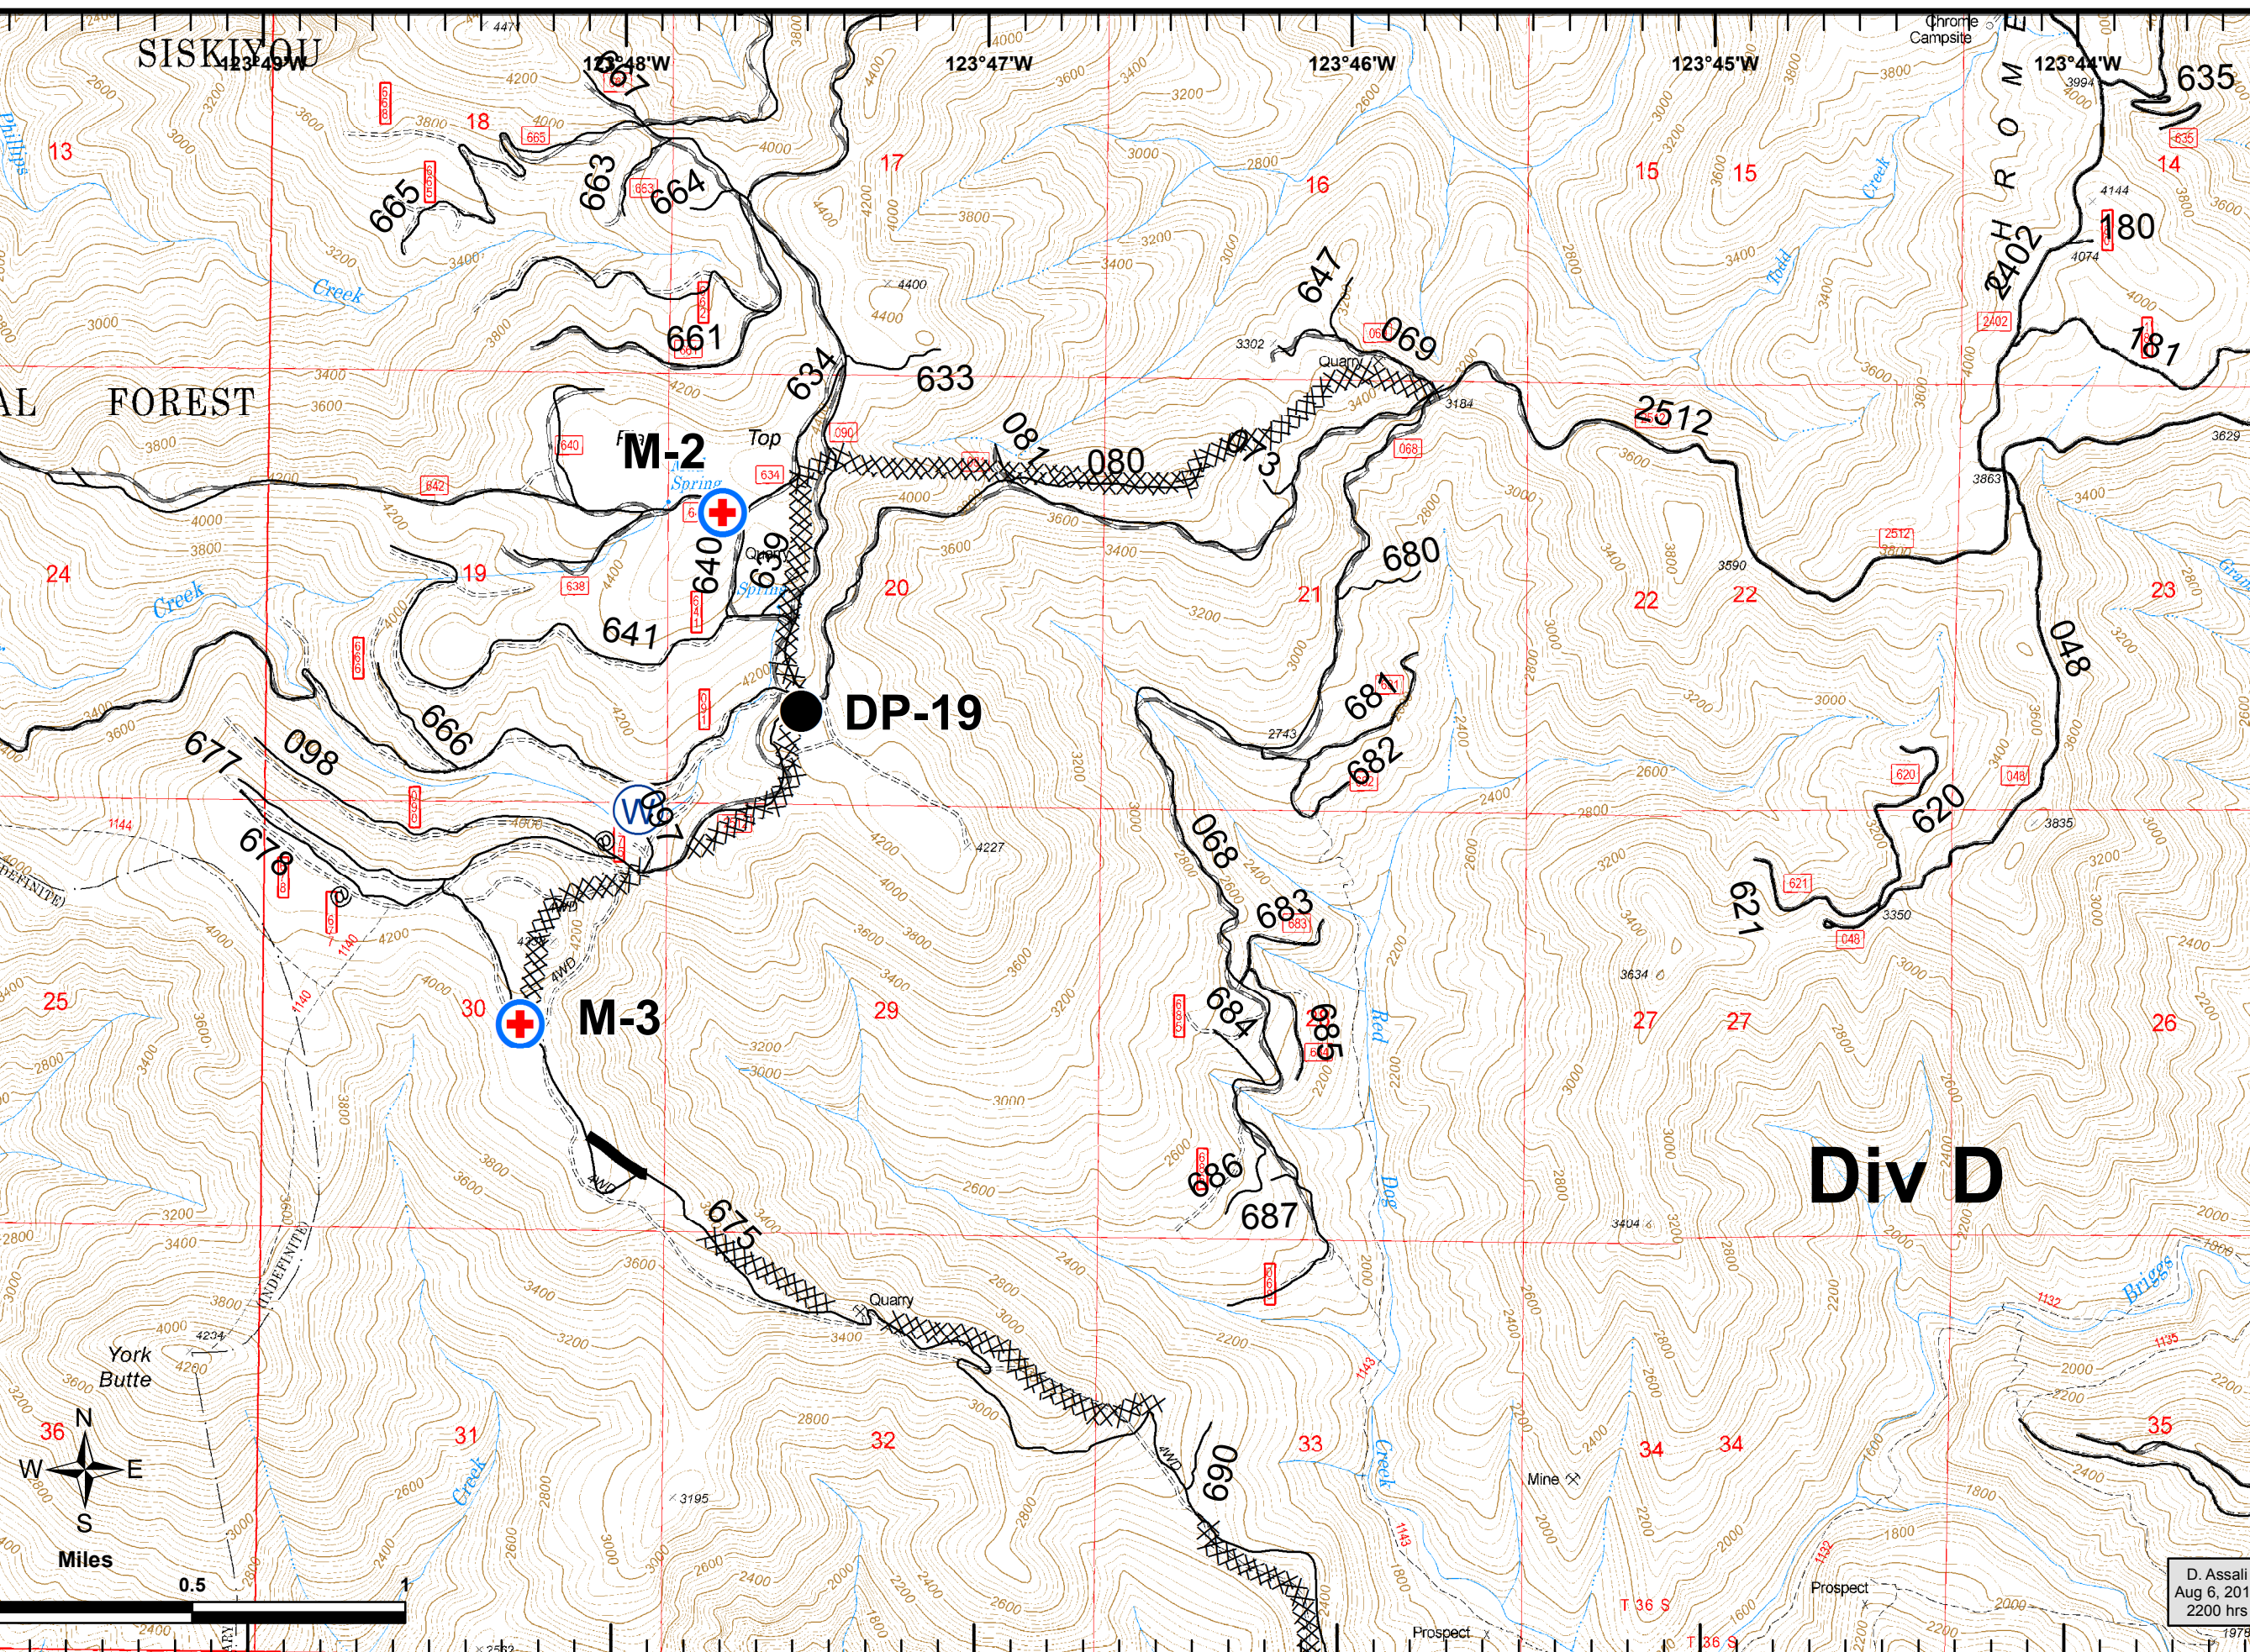

Labrador Fire
OR-RSF-130426
IAP Index
August 7, 2013
Day Shift
NAD 83 Datum
2002 Acres

Page 1

Page 2

Page 3

Page 4

Page 5

Page 6

Labrador Fire
OR-RSF-130426
August 7, 2013
Day Shift
NAD 83 Datum
2002 Acres
Page 1

- Legend**
- (X) Division
 - (W) Water Source
 - (X) Fire Origin
 - (●) Helispot
 - (+) MediVac Site
 - (●) Drop Point

Div D

DP-13

D. Assali
Aug 6, 2013
2200 hrs

Labrador Fire
OR-RSF-130426
August 7, 2013
Day Shift
NAD 83 Datum
2002 Acres
Page 2

Legend

- (X) Division
- (W) Water Source
- (X) Fire Origin
- (●) Helispot
- (+) MediVac Site
- (●) Drop Point
- (X) Completed Dozer Line
- (—) Completed Line

D. Assali
Aug 6, 2013
2200 hrs

Labrador Fire
OR-RSF-130426
August 7, 2013
Day Shift
NAD 83 Datum
2002 Acres
Page 3

Legend

- (X) Division
- (W) Water Source
- (X) Fire Origin
- (●) Helispot
- (+) MediVac Site
- (●) Drop Point
- (█) Uncontrolled Fire Edge
- (XXX) Completed Dozer Line
- (█) Completed Line

July 26 (X)

DIV D