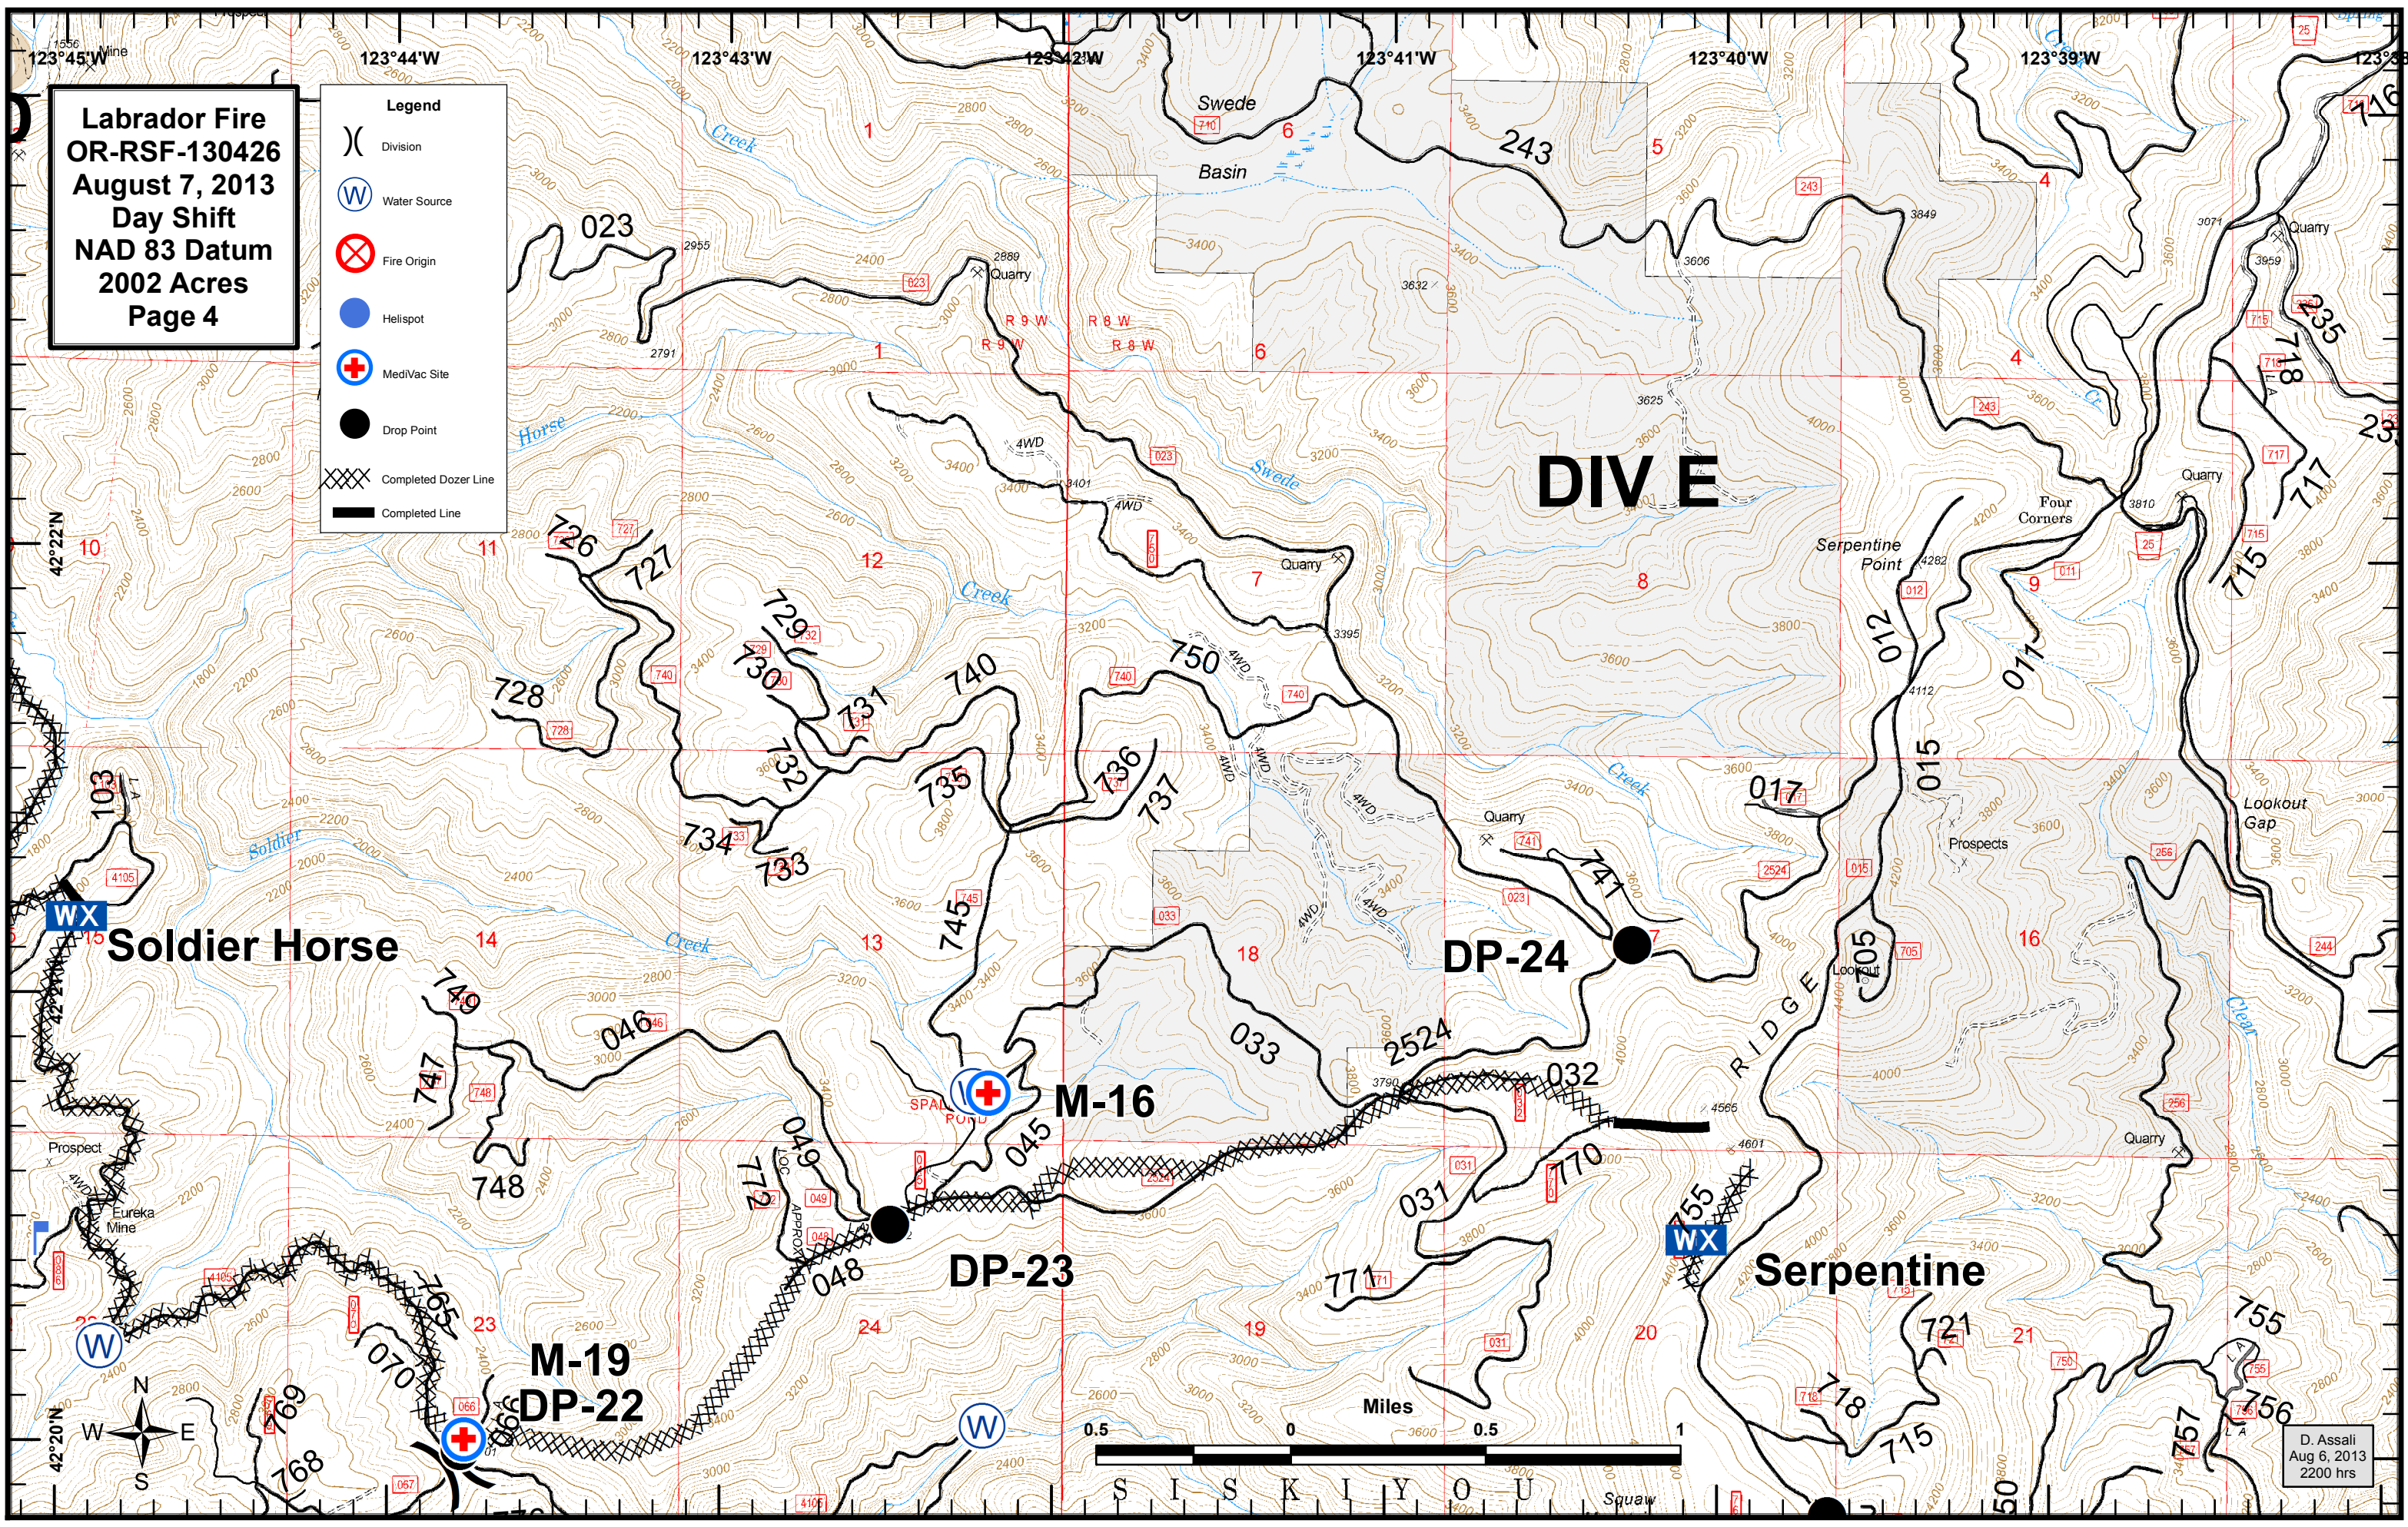

Legend

- (X) Division
- (W) Water Source
- (X) Fire Origin
- (●) Helispot
- (+) MediVac Site
- (●) Drop Point
- (█) Uncontrolled Fire Edge
- (XXX) Completed Dozer Line
- (█) Completed Line

July 26 (X)

DIV D

DIV E

Oak Flat DP-38

DP-20

M-10

D. Assali
Aug 6, 2013
2200 hrs

Labrador Fire
OR-RSF-130426
August 7, 2013
Day Shift
NAD 83 Datum
2002 Acres
Page 4

Legend

- (X) Division
- (W) Water Source
- (X) Fire Origin
- (●) Helispot
- (+) MediVac Site
- (●) Drop Point
- (XXX) Completed Dozer Line
- (—) Completed Line

D. Assali
Aug 6, 2013
2200 hrs

Labrador Fire
OR-RSF-130426
August 7, 2013
Day Shift
NAD 83 Datum
2002 Acres
Page 5

Legend

- (X) Division
- (W) Water Source
- (X) Fire Origin
- (●) Helispot
- (+) MediVac Site
- (●) Drop Point

DIV F

McCaleb Ranch

DP-37

D. Assali
Aug 6, 2013
2200 hrs

Labrador Fire
OR-RSF-130426
August 7, 2013
Day Shift
NAD 83 Datum
2002 Acres
Page 6

Legend

- () Division
- (W) Water Source
- (X) Fire Origin
- (●) Helispot
- (+) MediVac Site
- (●) Drop Point
- (XXX) Completed Dozer Line
- (—) Completed Line