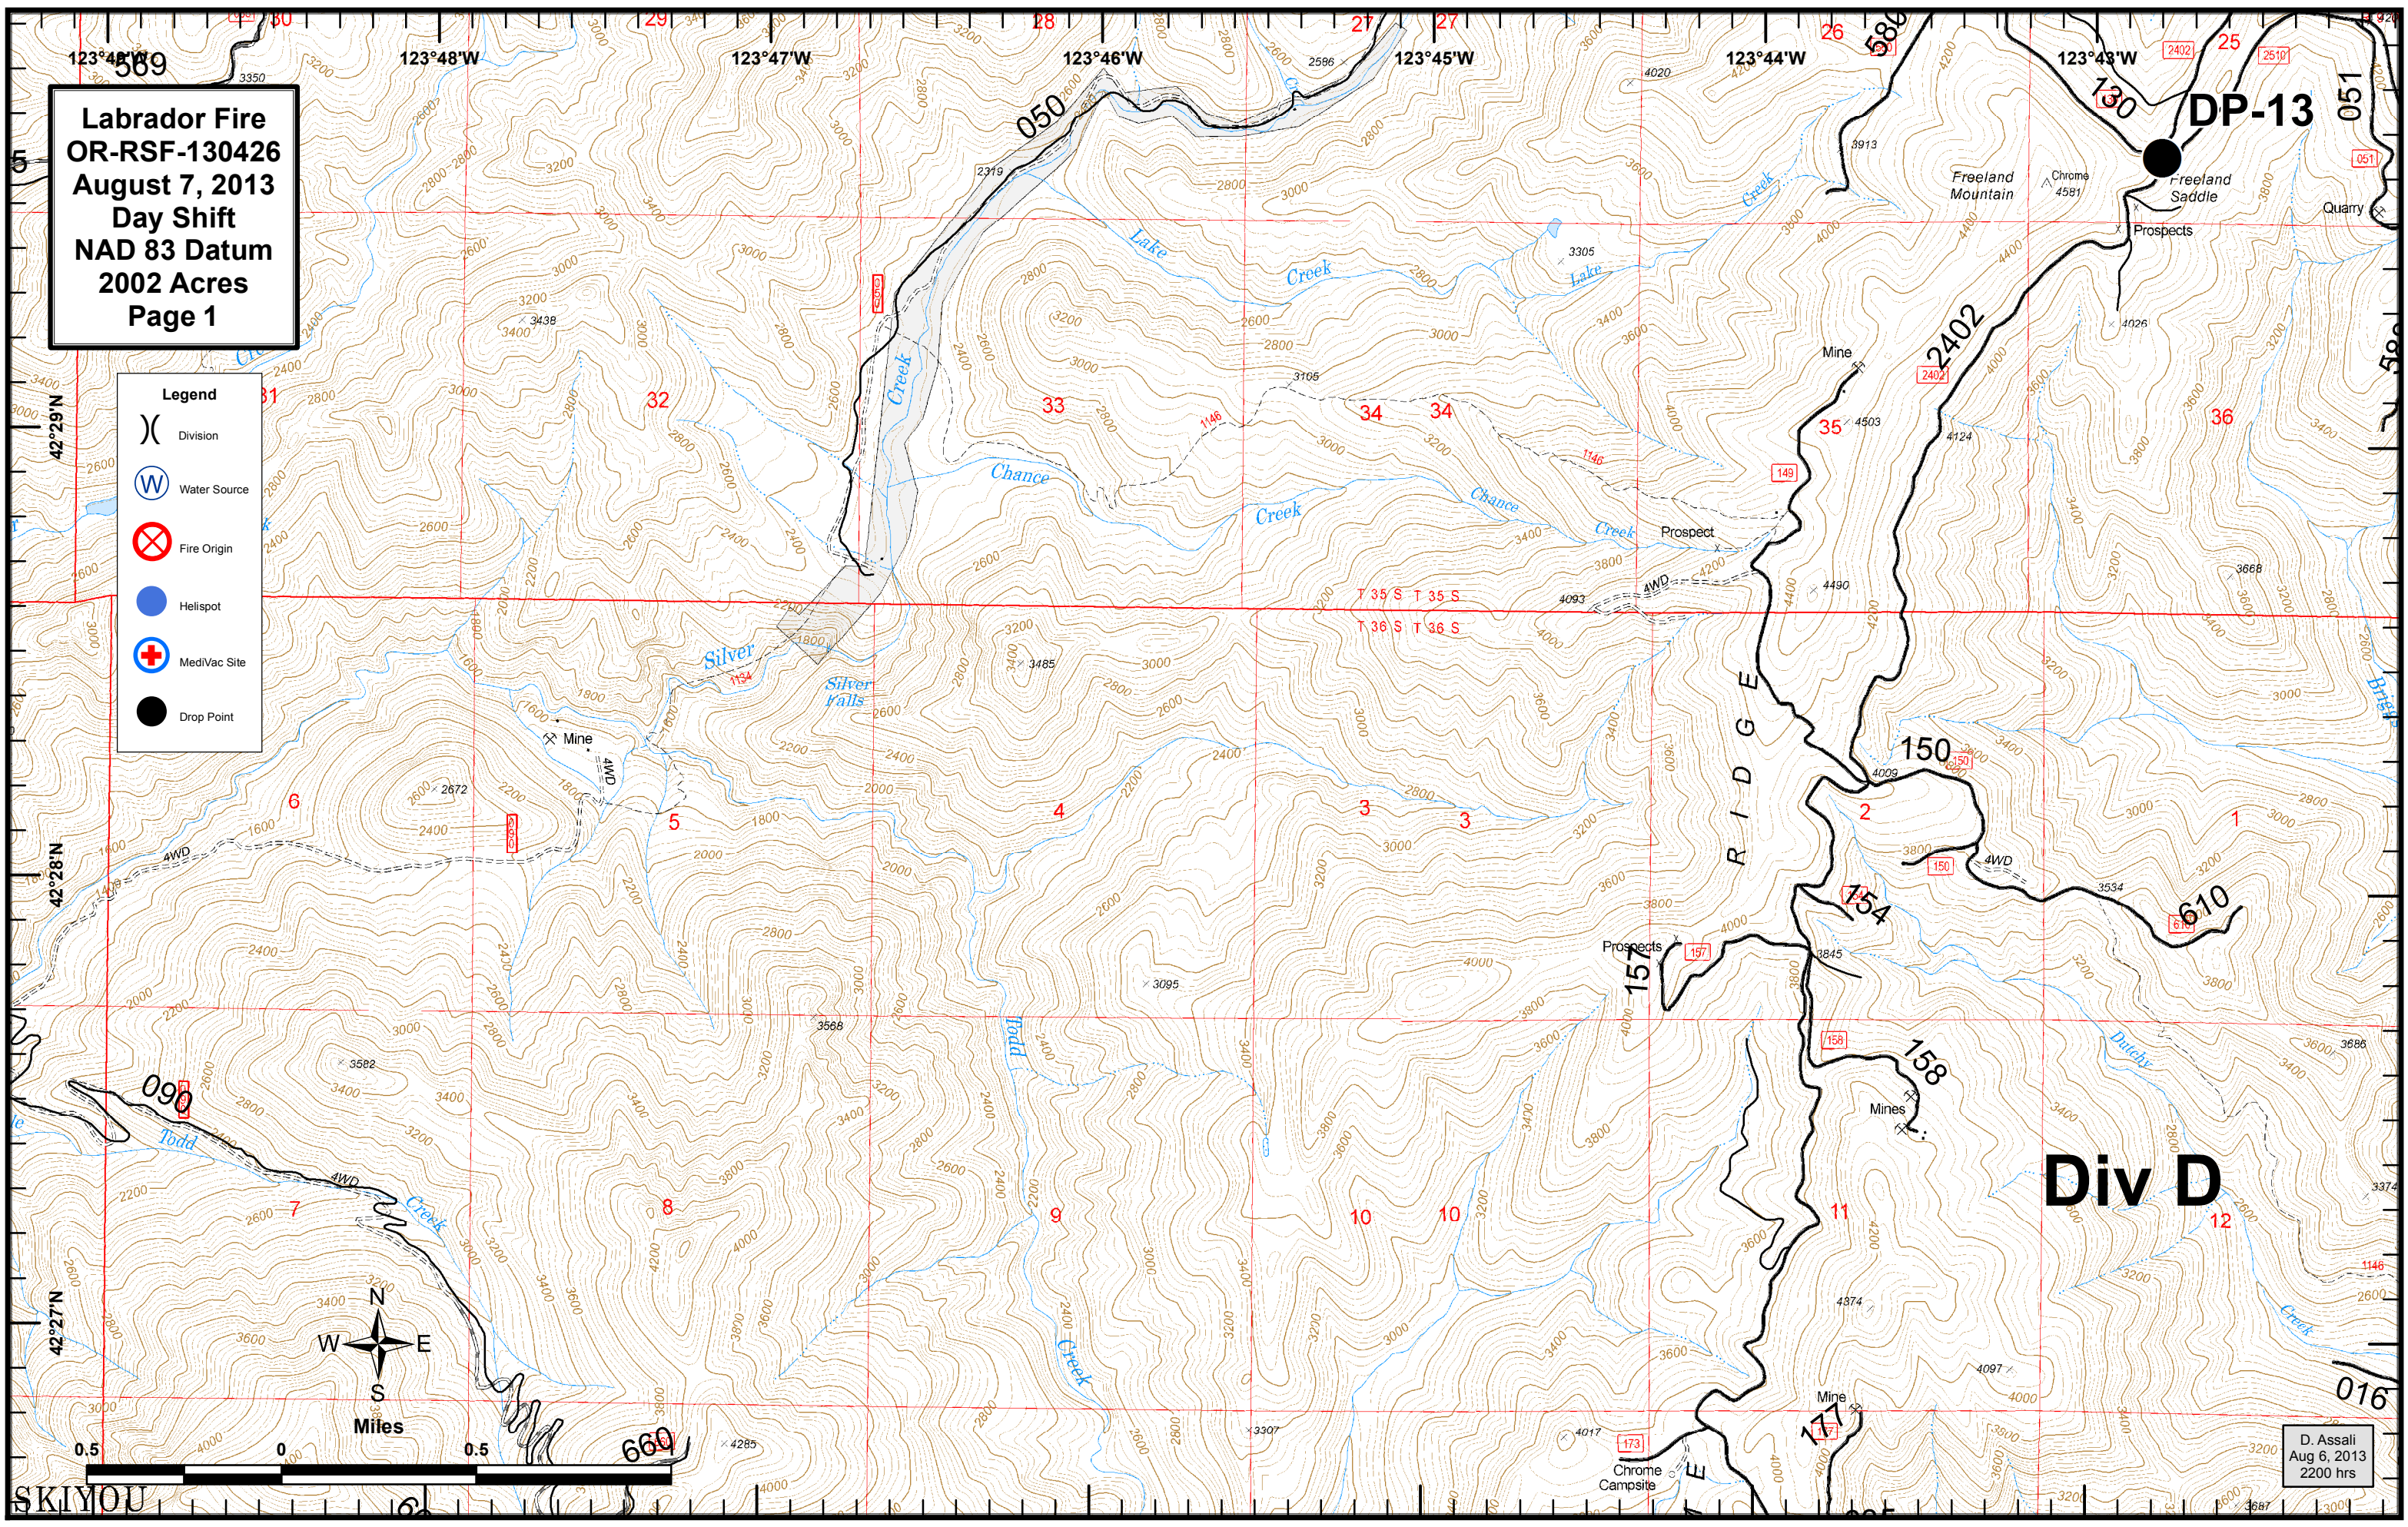

Labrador Fire
OR-RSF-130426
IAP Index
August 7, 2013
Day Shift
NAD 83 Datum
2002 Acres

Page 1

Page 2

Page 3

Page 4

Page 5

Page 6

Labrador Fire
OR-RSF-130426
August 7, 2013
Day Shift
NAD 83 Datum
2002 Acres
Page 1

- Legend**
- (X) Division
 - (W) Water Source
 - (X) Fire Origin
 - (●) Helispot
 - (+) MediVac Site
 - (●) Drop Point

Div D

DP-13

D. Assali
Aug 6, 2013
2200 hrs

Labrador Fire
OR-RSF-130426
August 7, 2013
Day Shift
NAD 83 Datum
2002 Acres
Page 2

Legend

- (X) Division
- (W) Water Source
- (X) Fire Origin
- (●) Helispot
- (+) MediVac Site
- (●) Drop Point
- (X) Completed Dozer Line
- (—) Completed Line

D. Assali
Aug 6, 2013
2200 hrs

Labrador Fire
OR-RSF-130426
August 7, 2013
Day Shift
NAD 83 Datum
2002 Acres
Page 3

Legend

- (X) Division
- (W) Water Source
- (X) Fire Origin
- (●) Helispot
- (+) MediVac Site
- (●) Drop Point
- (█) Uncontrolled Fire Edge
- (XXX) Completed Dozer Line
- (█) Completed Line

July 26 (X)

DIV D