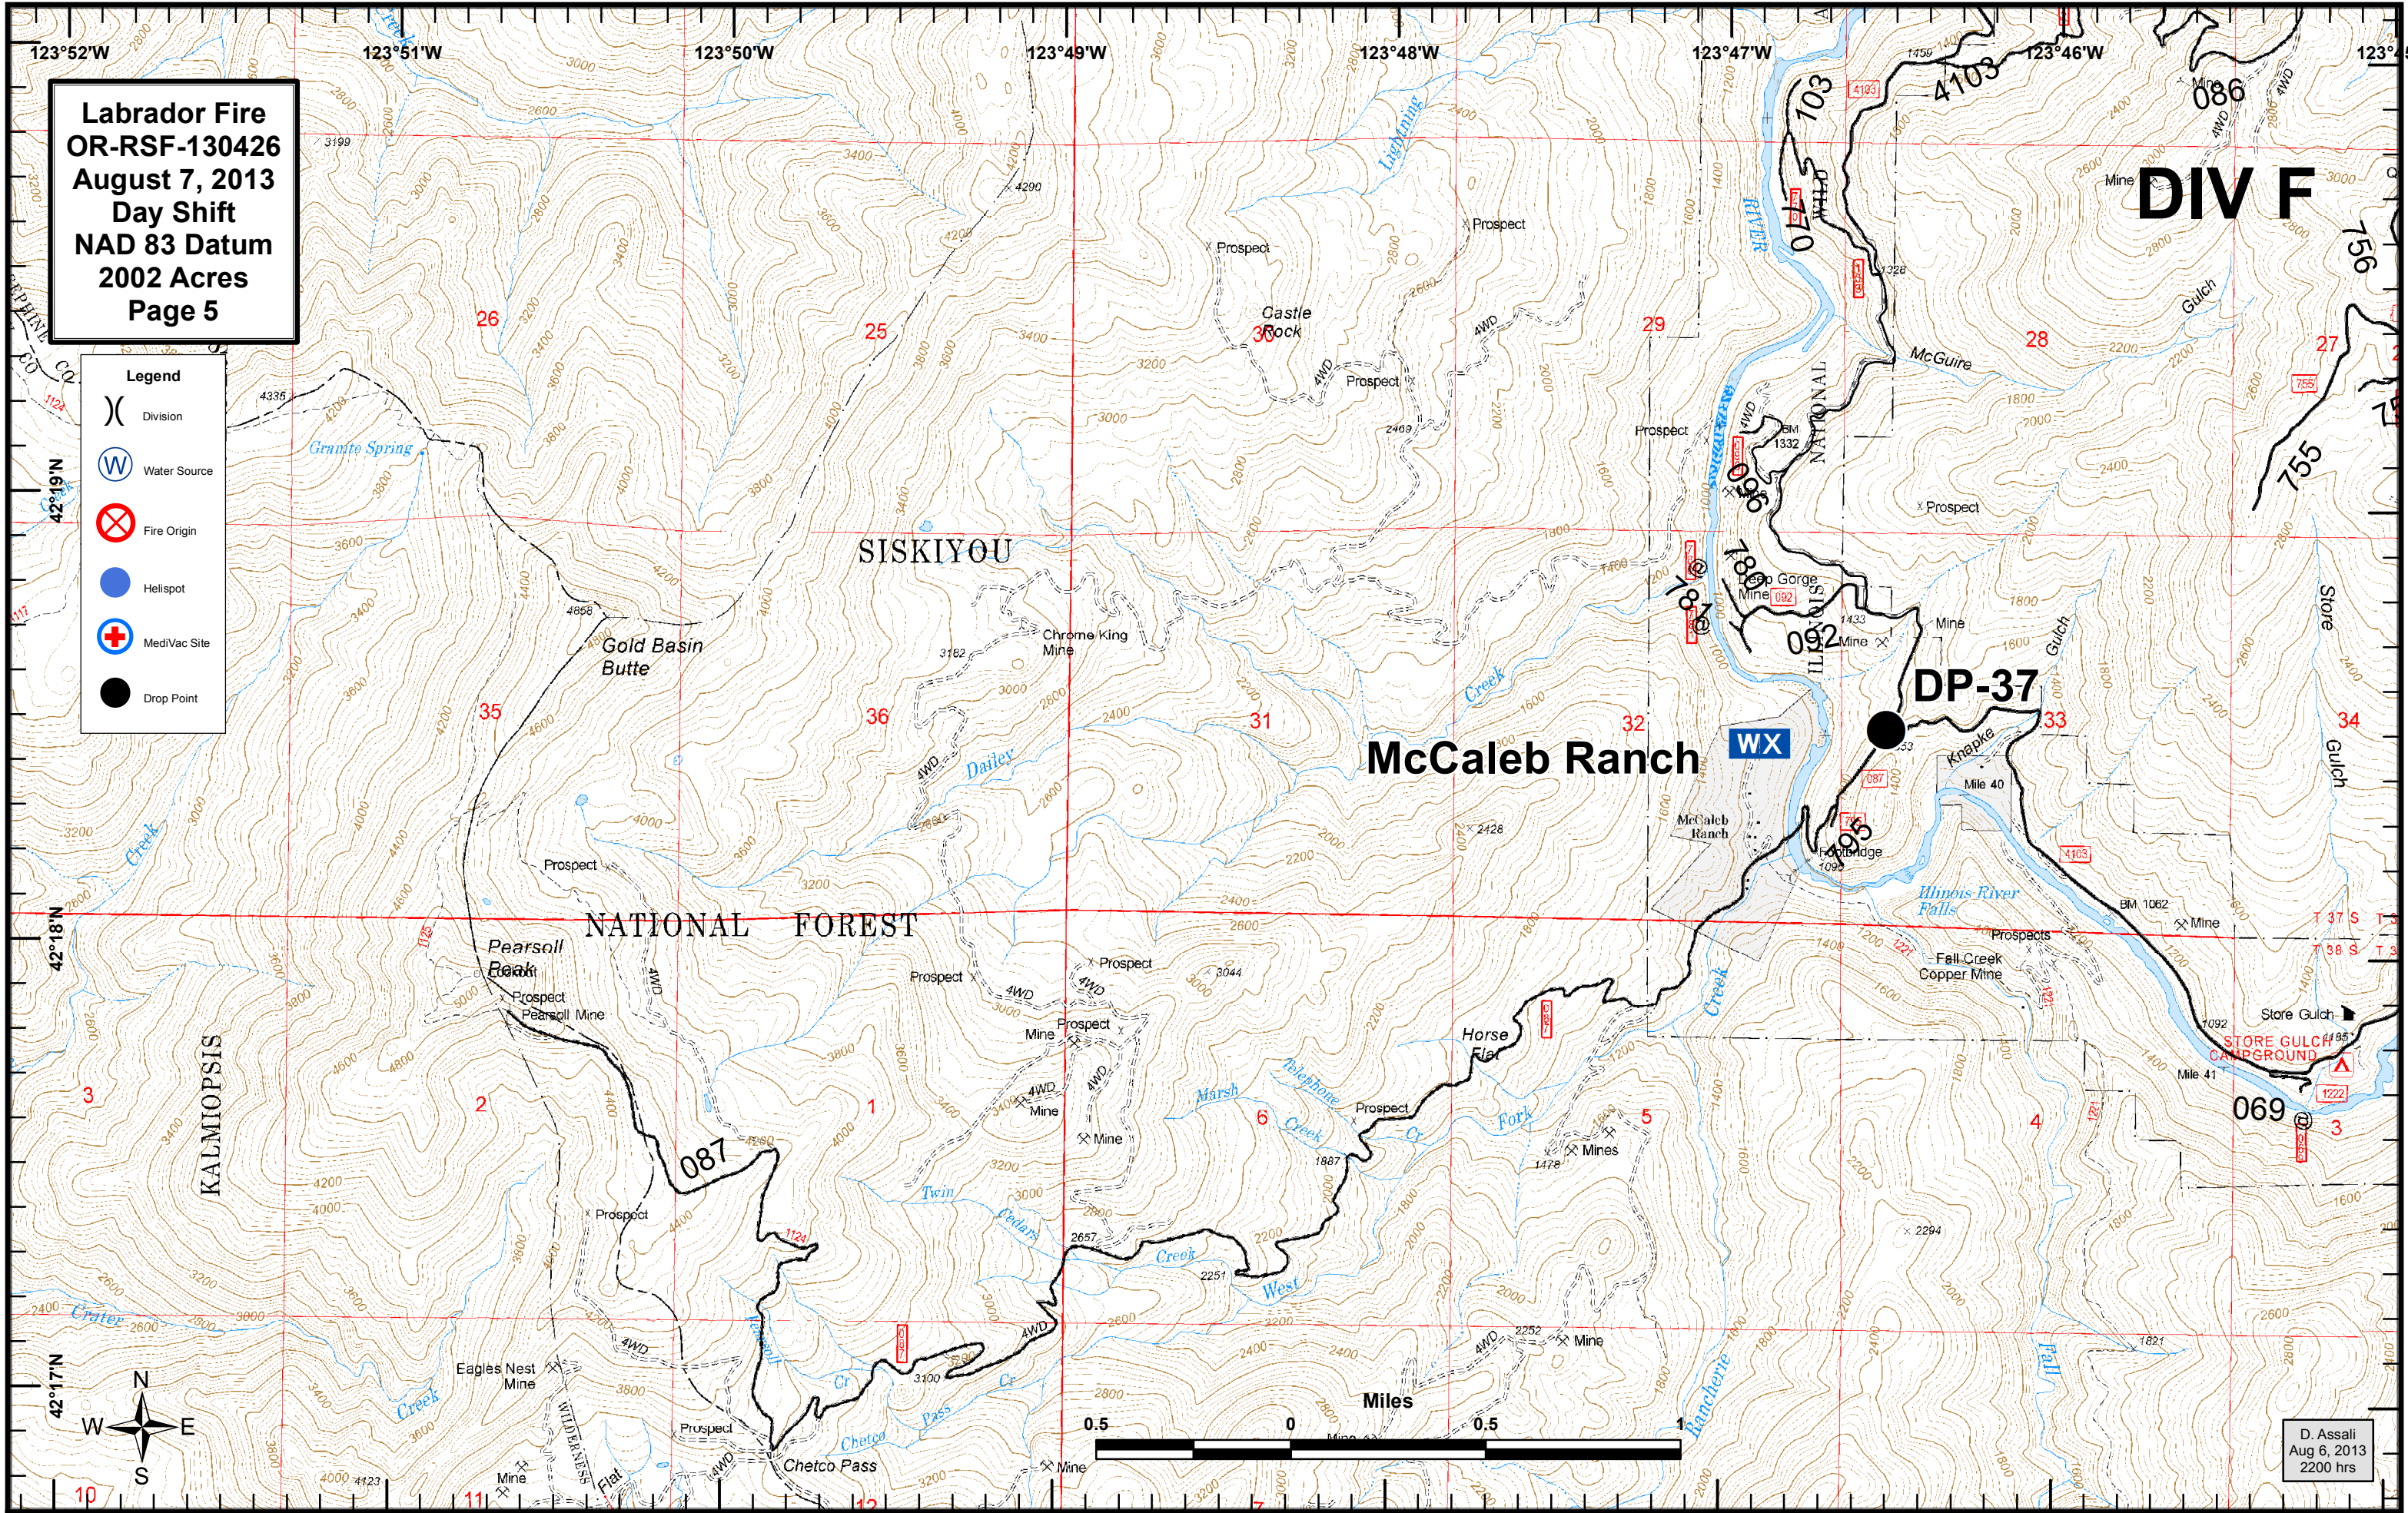

Legend

- (X) Division
- (W) Water Source
- (X) Fire Origin
- (●) Helispot
- (+) MediVac Site
- (●) Drop Point
- (█) Uncontrolled Fire Edge
- (XXX) Completed Dozer Line
- (█) Completed Line

July 26 (X)

DIV D

DIV E

Oak Flat DP-38

DP-20

M-10

D. Assali
Aug 6, 2013
2200 hrs

Labrador Fire
OR-RSF-130426
August 7, 2013
Day Shift
NAD 83 Datum
2002 Acres
Page 4

Legend

- (X) Division
- (W) Water Source
- (X) Fire Origin
- (●) Helispot
- (+) MediVac Site
- (●) Drop Point
- (XXX) Completed Dozer Line
- (—) Completed Line

D. Assali
Aug 6, 2013
2200 hrs

Labrador Fire
OR-RSF-130426
August 7, 2013
Day Shift
NAD 83 Datum
2002 Acres
Page 5

Legend

- (X) Division
- (W) Water Source
- (X) Fire Origin
- (●) Helispot
- (+) MediVac Site
- (●) Drop Point