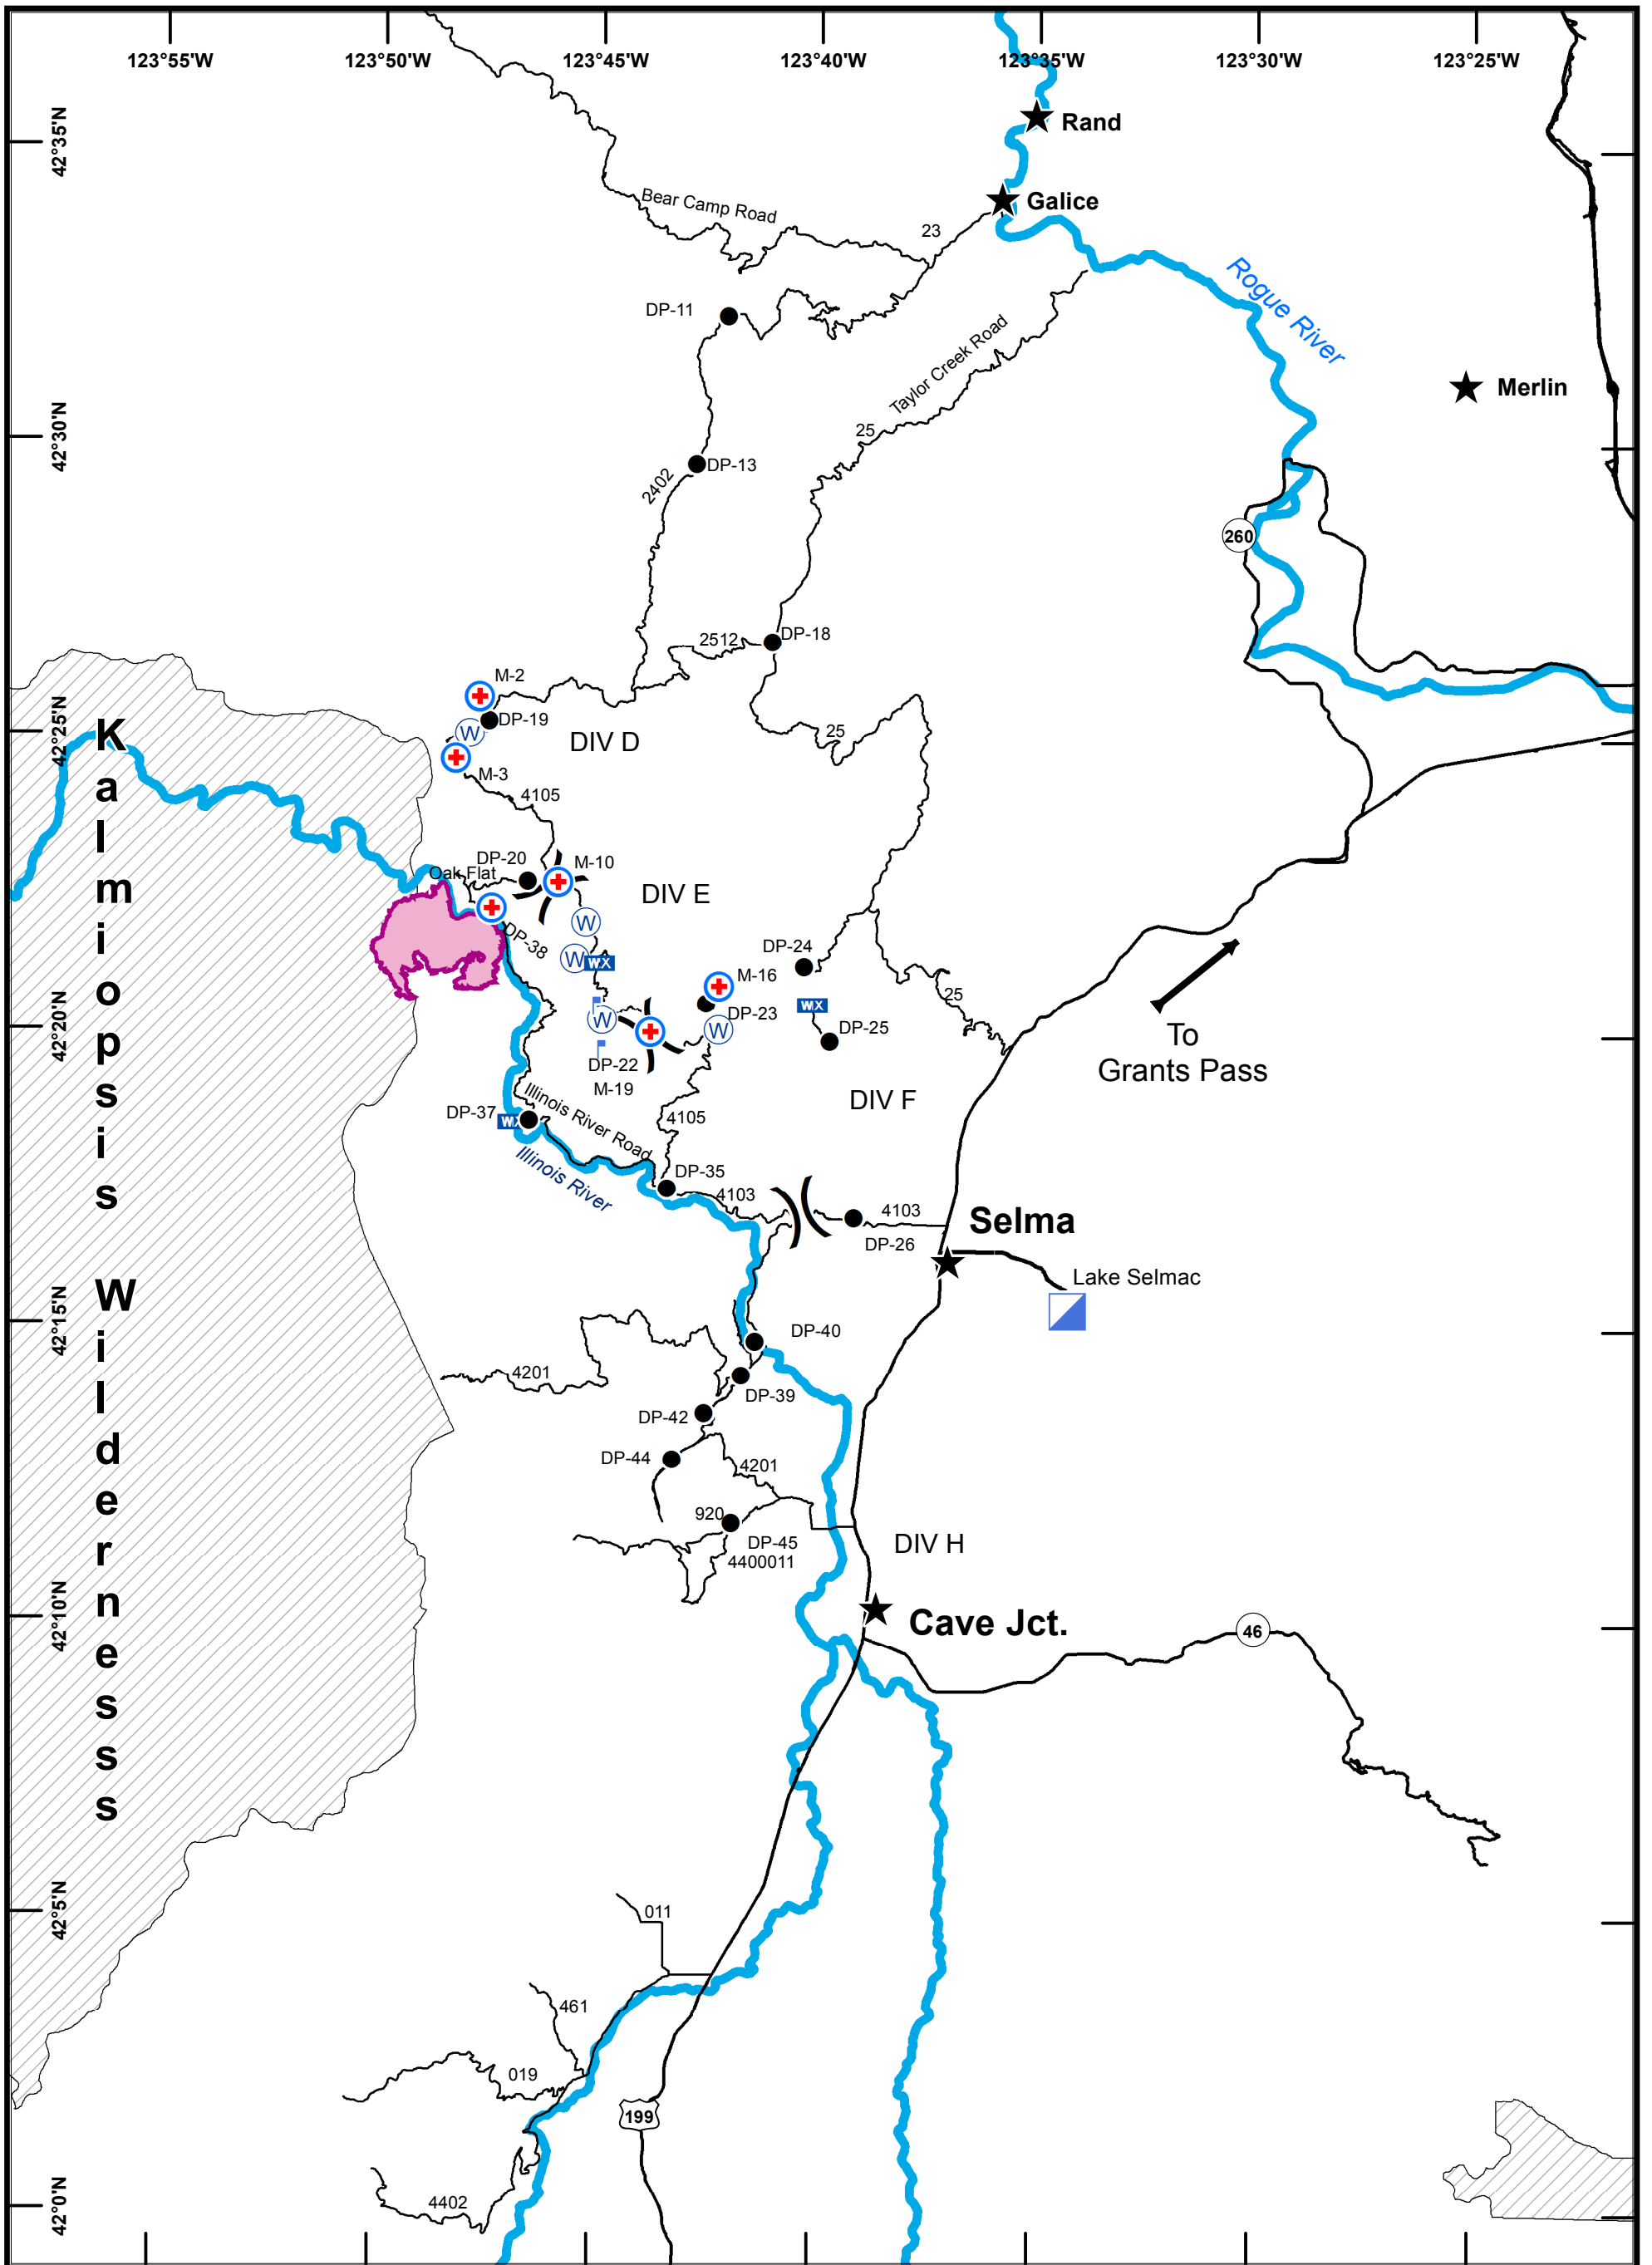

Legend

- (X) Division
- (W) Water Source
- (X) Fire Origin
- (●) Helispot
- (+) MediVac Site
- (●) Drop Point
- (X) Completed Dozer Line
- (—) Completed Line

D. Assali
Aug 6, 2013
2200 hrs

Labrador Fire
OR-RSF-130426
August 7, 2013
Day Shift
NAD 83 Datum
2002 Acres
Page 3

Legend

- (X) Division
- (W) Water Source
- (X) Fire Origin
- (●) Helispot
- (+) MediVac Site
- (●) Drop Point
- (█) Uncontrolled Fire Edge
- (XXX) Completed Dozer Line
- (█) Completed Line

July 26 (X)

DIV D

DIV F

McCaleb Ranch

DP-37

D. Assali
Aug 6, 2013
2200 hrs

Labrador Fire
OR-RSF-130426
August 7, 2013
Day Shift
NAD 83 Datum
2002 Acres
Page 6

Legend

- () Division
- (W) Water Source
- (X) Fire Origin
- (●) Helispot
- (+) MediVac Site
- (●) Drop Point
- (XXX) Completed Dozer Line
- (—) Completed Line

D. Assali
Aug 6, 2013
2200 hrs

Labrador Fire
OR-RFS-130426
August 7, 2013
Day Shift
NAD 83 Datum

Transportation Map

Mobile Weather Unit	Division
Water Source	Branch
Helispot	Fire Perimeter
MediVac Site	Wilderness
Incident Command Post	
Drop Point	