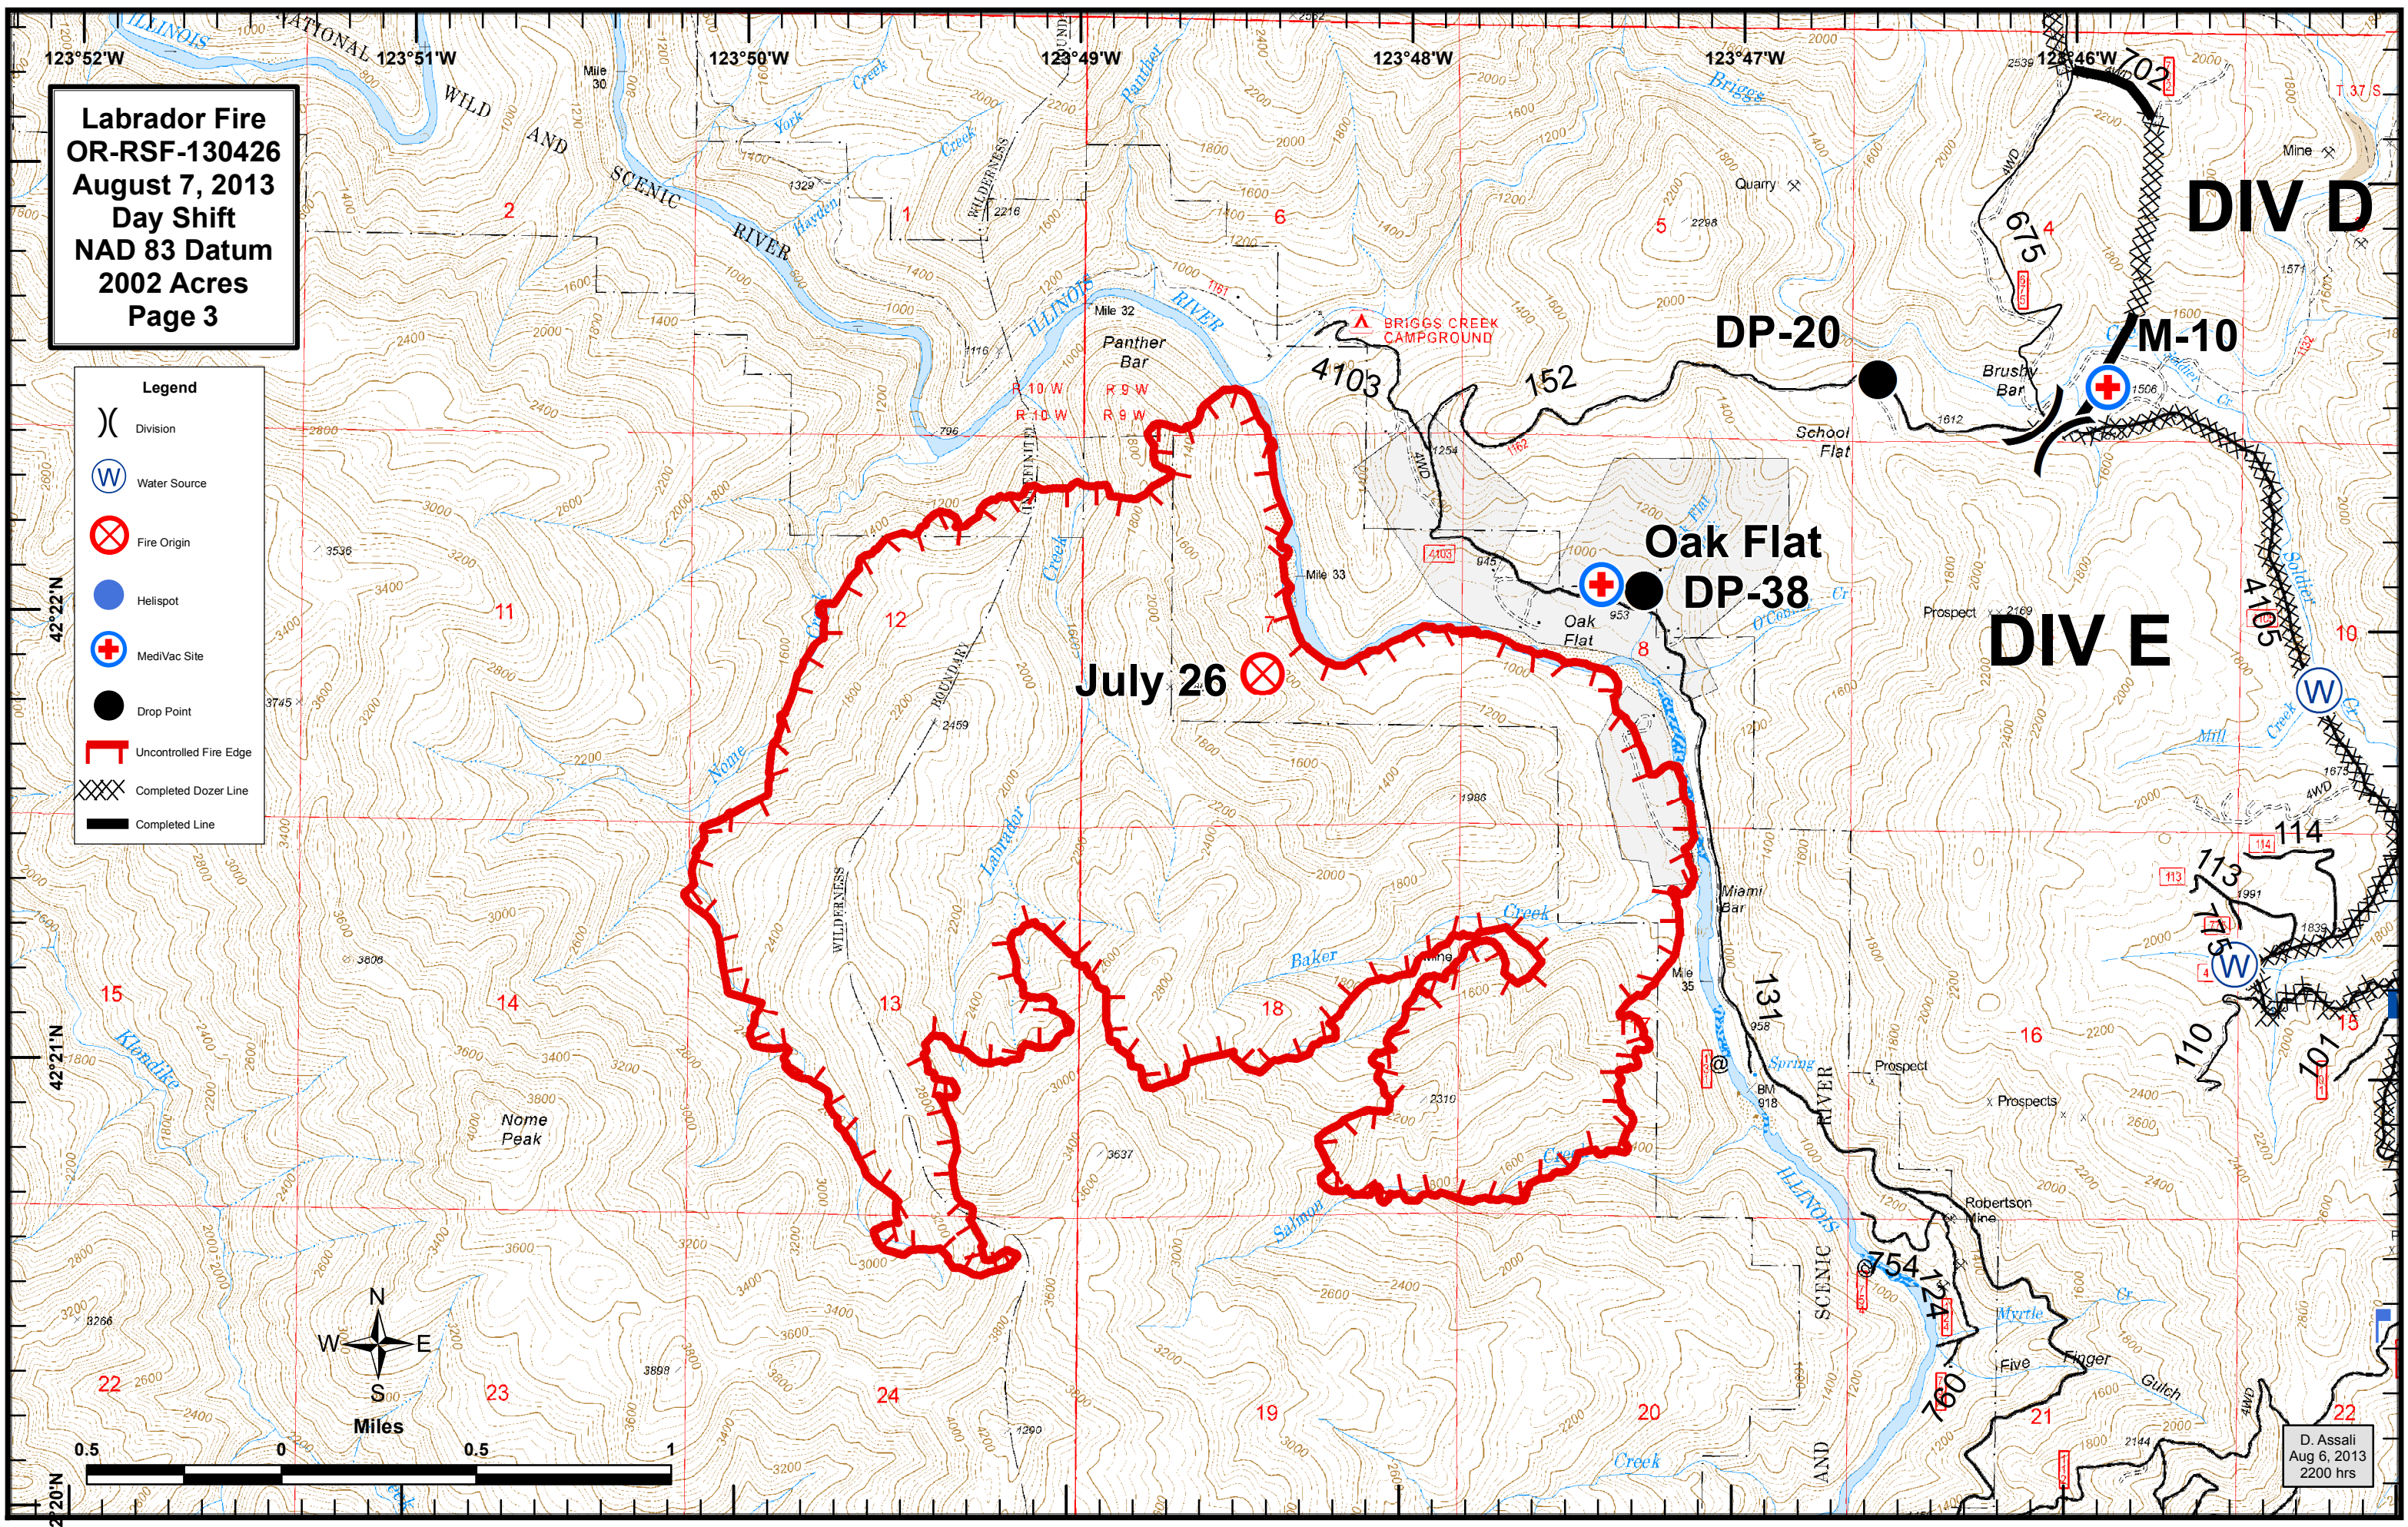

Legend

- (X) Division
- (W) Water Source
- (X) Fire Origin
- (●) Helispot
- (+) MediVac Site
- (●) Drop Point
- (X) Completed Dozer Line
- (—) Completed Line

D. Assali
Aug 6, 2013
2200 hrs

Labrador Fire
OR-RSF-130426
August 7, 2013
Day Shift
NAD 83 Datum
2002 Acres
Page 3

Legend

- (X) Division
- (W) Water Source
- (X) Fire Origin
- (●) Helispot
- (+) MediVac Site
- (●) Drop Point
- (█) Uncontrolled Fire Edge
- (XXX) Completed Dozer Line
- (█) Completed Line

July 26 (X)

DIV D

DIV E

Oak Flat DP-38

DP-20

M-10

D. Assali
Aug 6, 2013
2200 hrs

Labrador Fire
OR-RSF-130426
August 7, 2013
Day Shift
NAD 83 Datum
2002 Acres
Page 4

Legend

- (X) Division
- (W) Water Source
- (X) Fire Origin
- (●) Helispot
- (+) MediVac Site
- (●) Drop Point
- (XXX) Completed Dozer Line
- (—) Completed Line

D. Assali
Aug 6, 2013
2200 hrs

Labrador Fire
OR-RSF-130426
August 7, 2013
Day Shift
NAD 83 Datum
2002 Acres
Page 5

Legend

- (X) Division
- (W) Water Source
- (X) Fire Origin
- (●) Helispot
- (+) MediVac Site
- (●) Drop Point