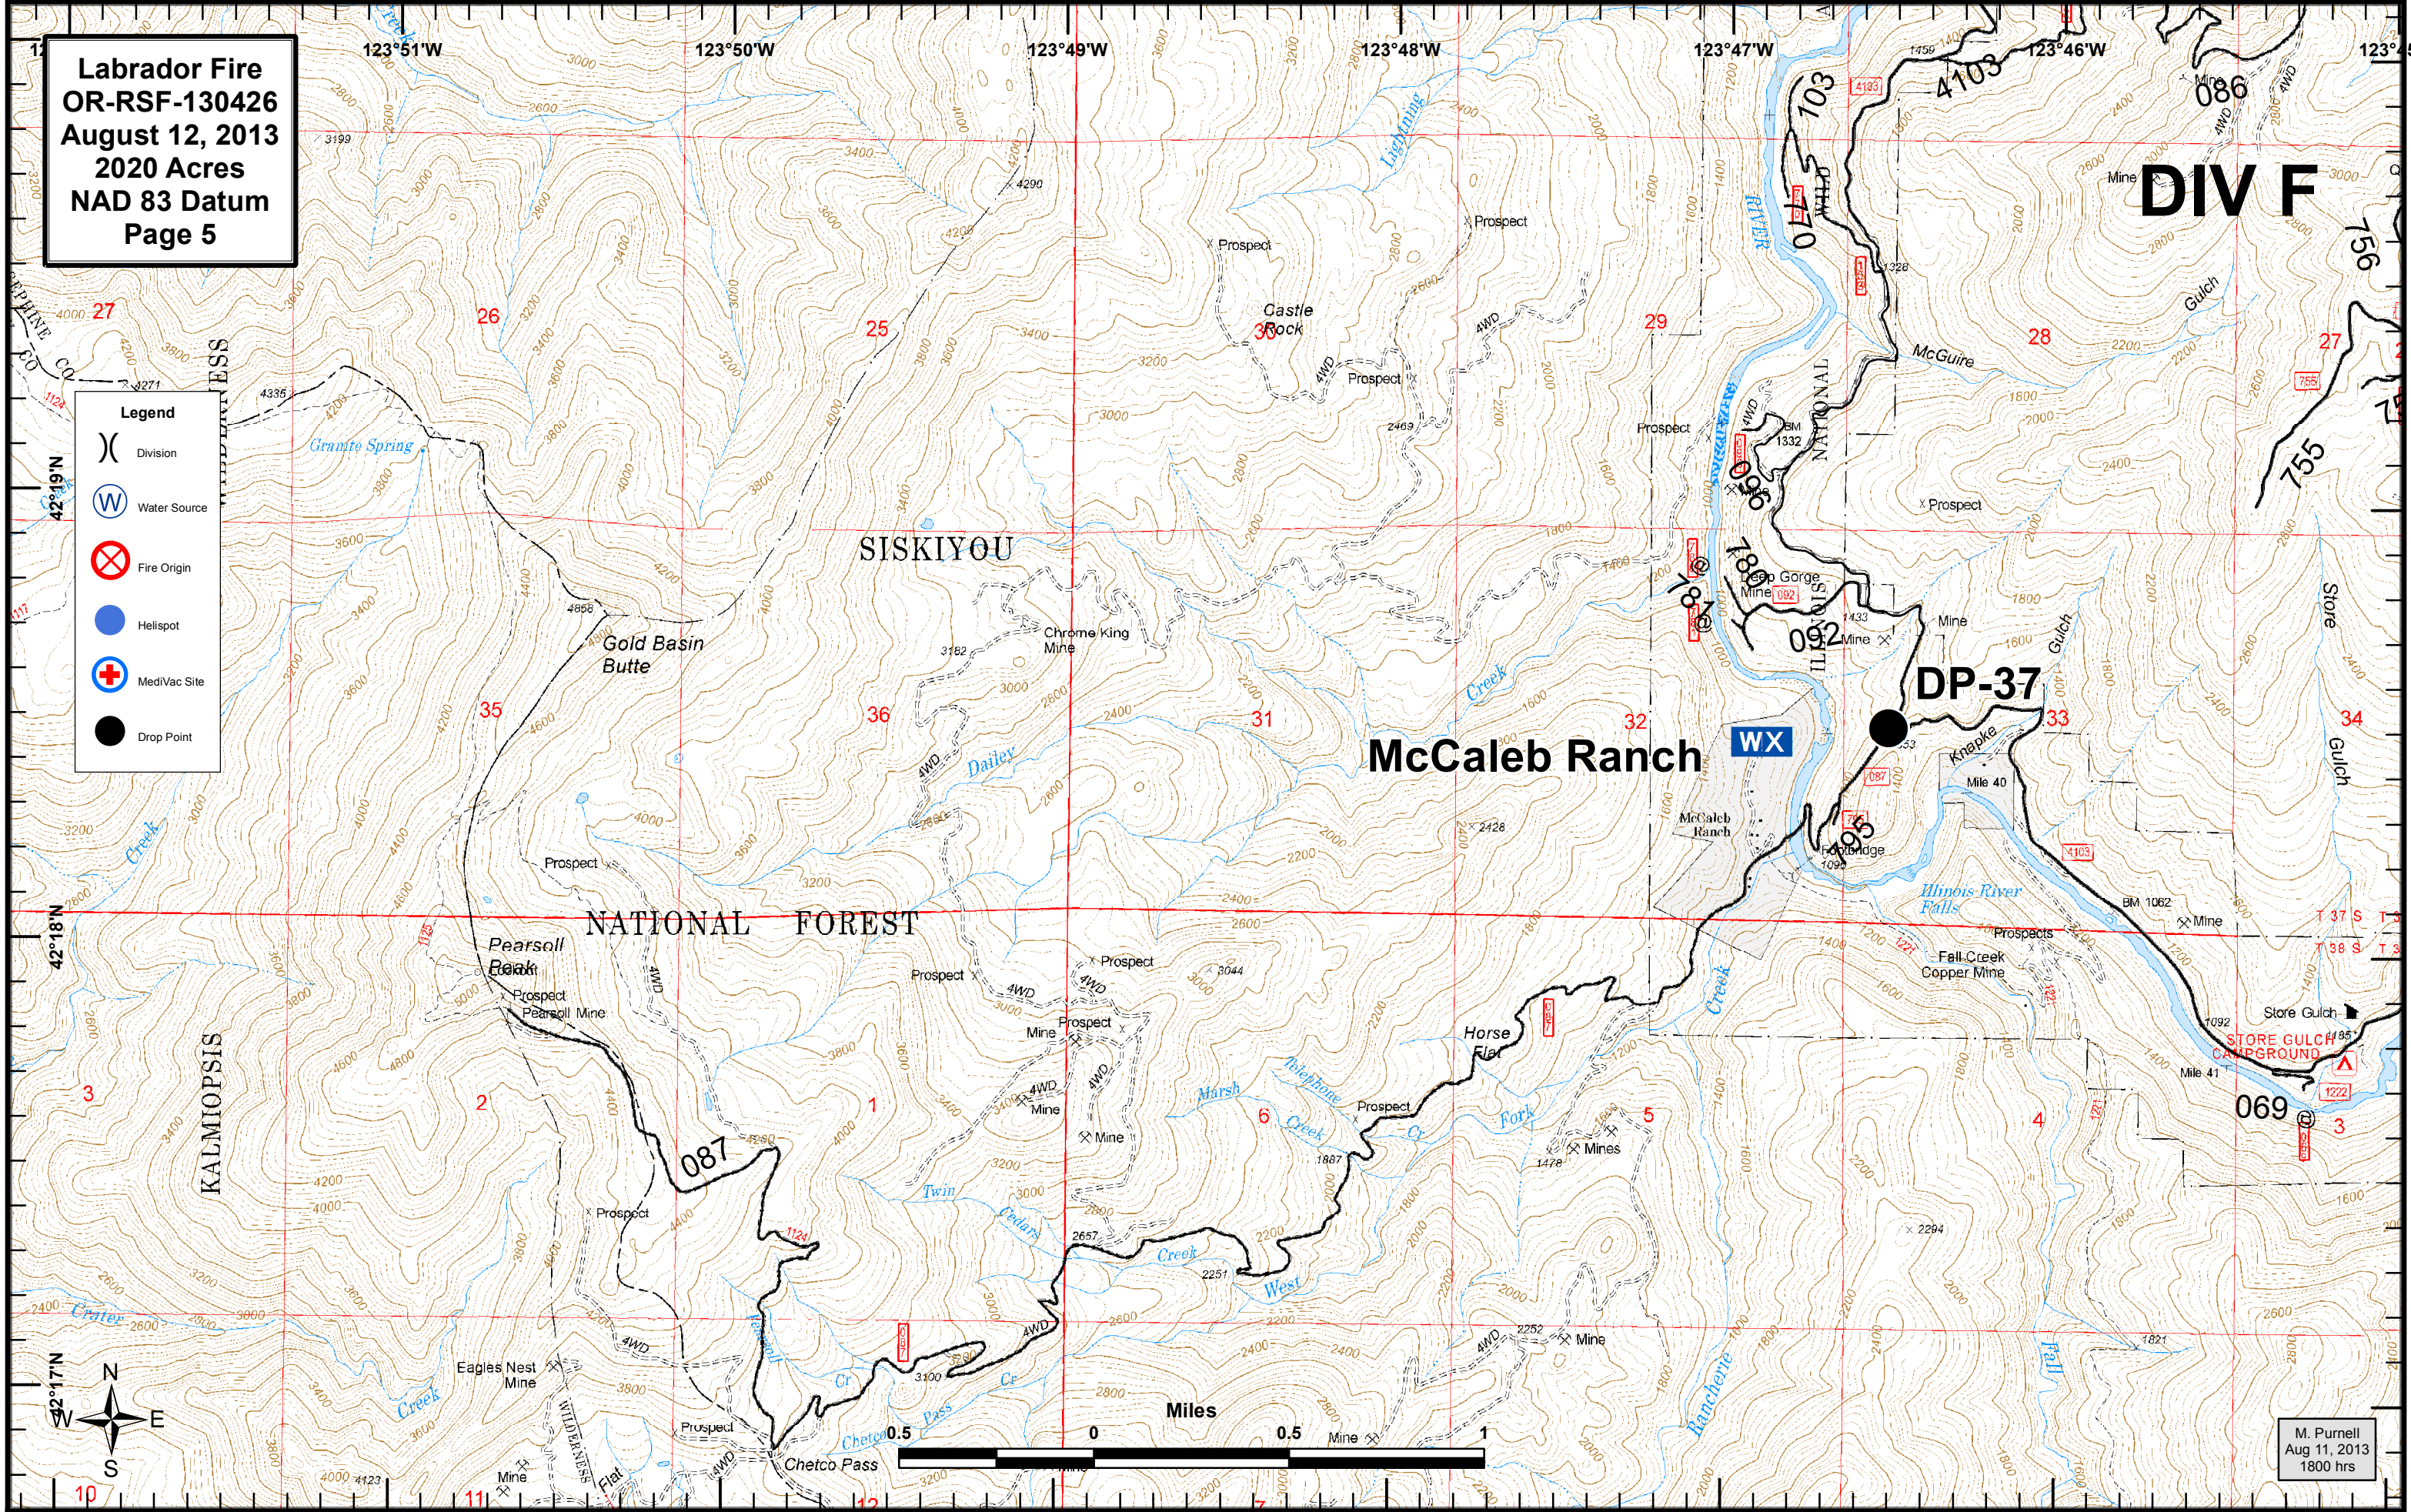

M. Purnell
Aug 11, 2013
1800 hrs

Labrador Fire
OR-RSF-130426
August 12, 2013
2020 Acres
NAD 83 Datum
Page 5

Legend

- (X) Division
- (W) Water Source
- (X) Fire Origin
- (●) Helispot
- (+) MediVac Site
- (●) Drop Point