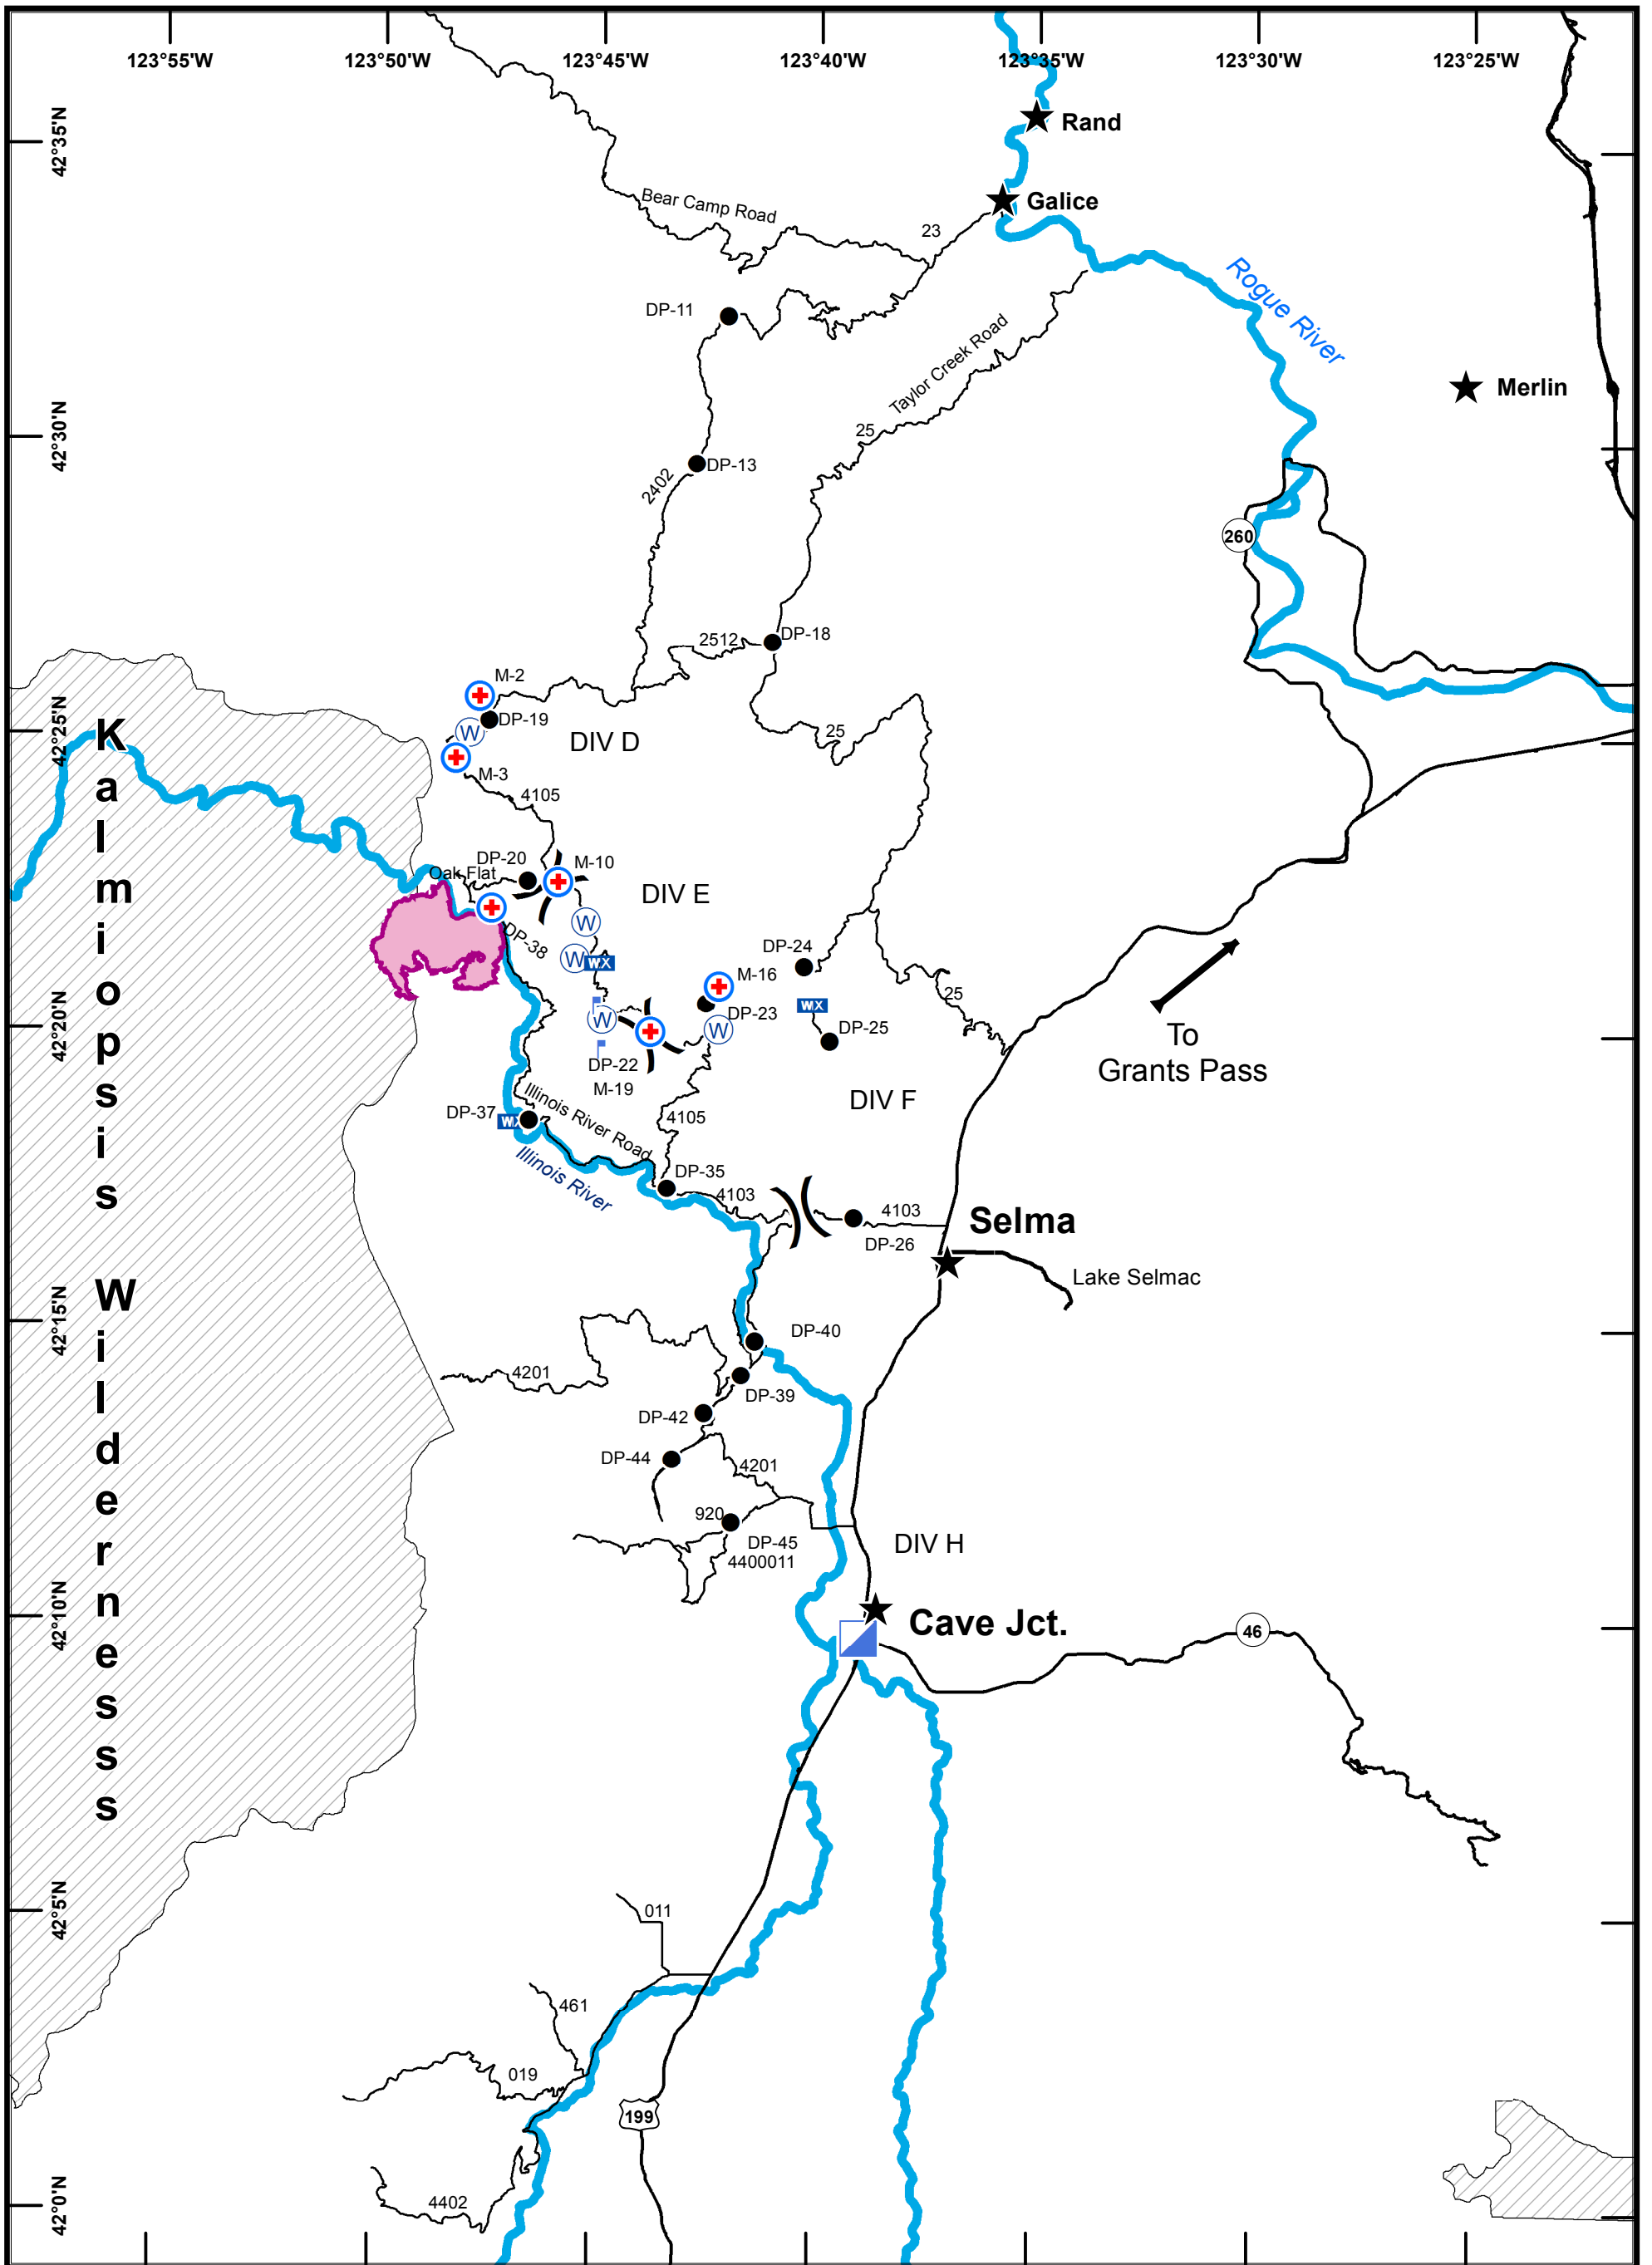

Transportation Map

Labrador Fire
OR-RFS-130426
August 12, 2013
NAD 83 Datum

- WX Mobile Weather Unit
- W Water Source
- Helispot
- + MediVac Site
- ▣ Incident Command Post
- Drop Point
-) Division
- [Branch
- Fire Perimeter
- ▨ Wilderness

Prepared by
M. Purnell
08/11/2013 1800 hrs