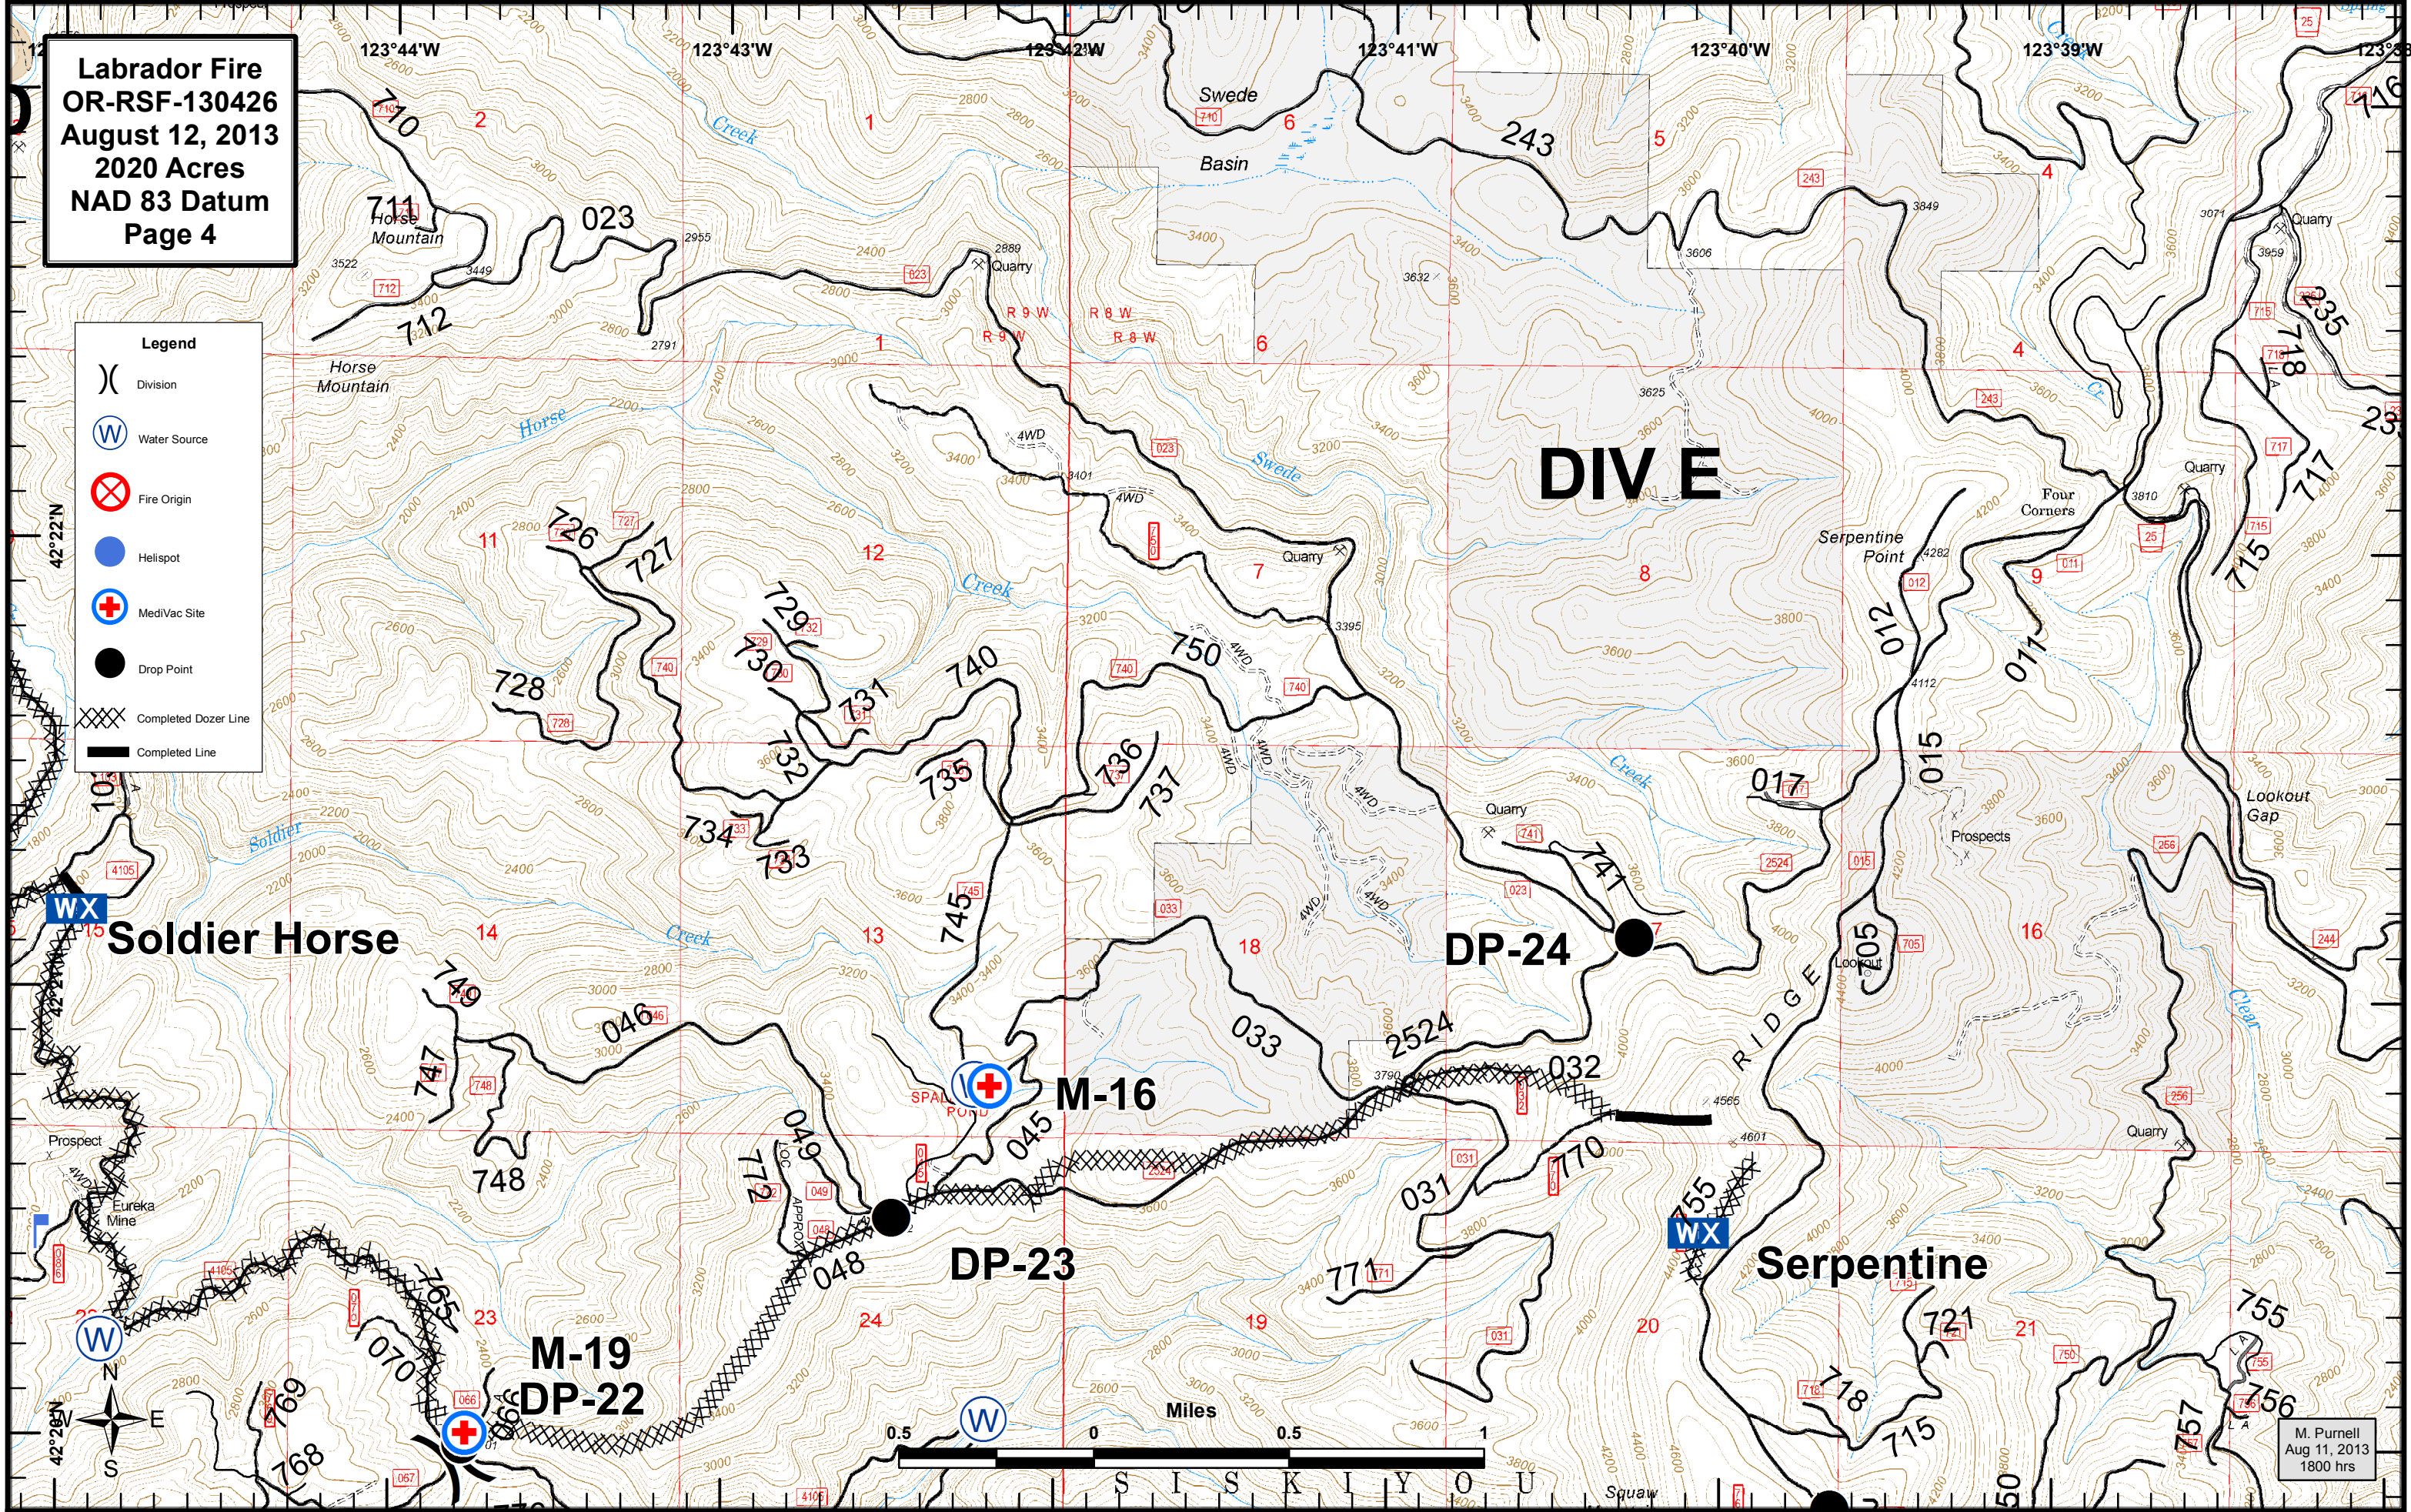

Div D

DP-13

M. Purnell
Aug 11, 2013
1800 hrs

Labrador Fire
OR-RSF-130426
August 12, 2013
2020 Acres
NAD 83 Datum
Page 2

- Legend**
- (X) Division
 - (W) Water Source
 - (X) Fire Origin
 - (•) Helispot
 - (+) MediVac Site
 - (•) Drop Point
 - (X) Completed Dozer Line
 - (—) Completed Line

M. Purnell
 Aug 11, 2013
 1800 hrs

Labrador Fire
OR-RSF-130426
August 12, 2013
2020 Acres
NAD 83 Datum
Page 3

Legend

- (X) Division
- (W) Water Source
- (X) Fire Origin
- (●) Helispot
- (+) MediVac Site
- (●) Drop Point
- (- - -) Uncontrolled Fire Edge
- (X X X X) Completed Dozer Line
- (—) Completed Line

DIV D

DIV E

July 26

M. Purnell
Aug 11, 2013
1800 hrs

Labrador Fire
OR-RSF-130426
August 12, 2013
2020 Acres
NAD 83 Datum
Page 4

Legend

- (X) Division
- (W) Water Source
- (X) Fire Origin
- (●) Helispot
- (+) MediVac Site
- (●) Drop Point
- (XXX) Completed Dozer Line
- (—) Completed Line

M. Purnell
Aug 11, 2013
1800 hrs

Labrador Fire
OR-RSF-130426
August 12, 2013
2020 Acres
NAD 83 Datum
Page 5

Legend

- (X) Division
- (W) Water Source
- (X) Fire Origin
- (●) Helispot
- (+) MediVac Site
- (●) Drop Point