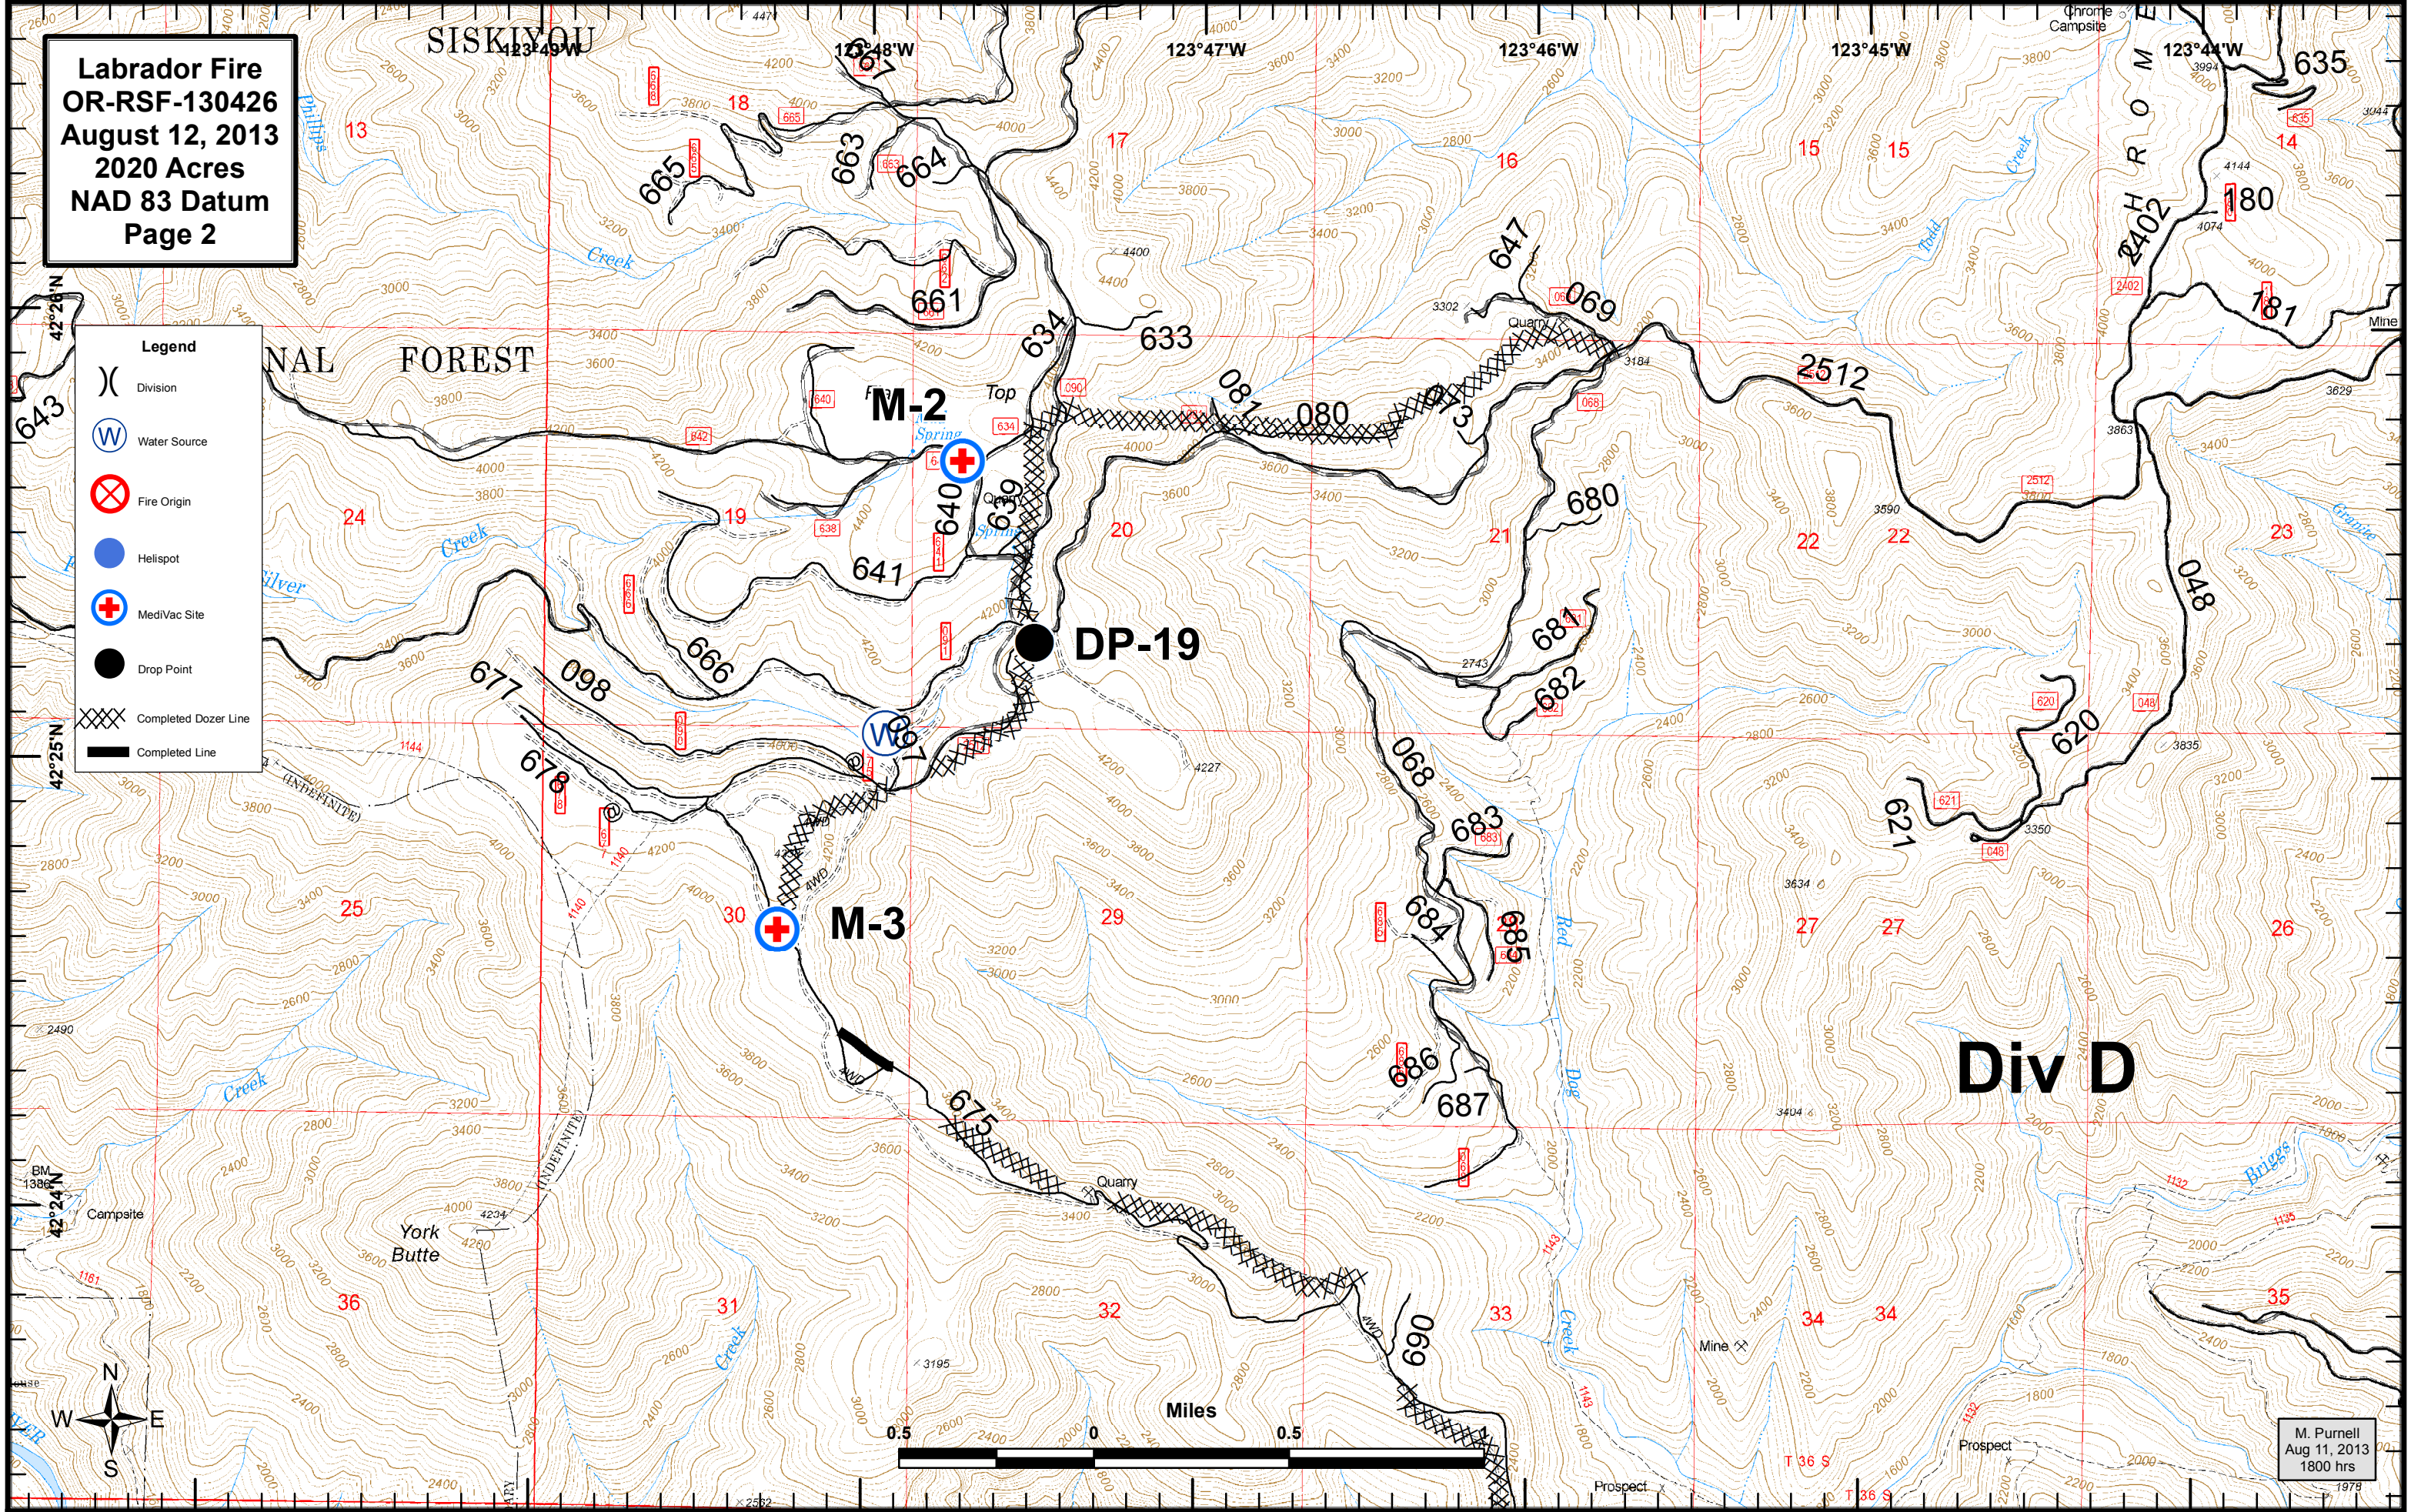

McCaleb Ranch

Page 6

DP-35

DP-26

Labrador Fire
OR-RSF-130426
August 12, 2013
2020 Acres
NAD 83 Datum
Page 1

- Legend**
- (X) Division
 - (W) Water Source
 - (X) Fire Origin
 - (●) Helispot
 - (+) MediVac Site
 - (●) Drop Point

Div D

DP-13

M. Purnell
Aug 11, 2013
1800 hrs

Labrador Fire
OR-RSF-130426
August 12, 2013
2020 Acres
NAD 83 Datum
Page 2

- Legend**
- (X) Division
 - (W) Water Source
 - (X) Fire Origin
 - (•) Helispot
 - (+) MediVac Site
 - (•) Drop Point
 - (X) Completed Dozer Line
 - (—) Completed Line

M. Purnell
 Aug 11, 2013
 1800 hrs

Labrador Fire
OR-RSF-130426
August 12, 2013
2020 Acres
NAD 83 Datum
Page 3

Legend

- (X) Division
- (W) Water Source
- (X) Fire Origin
- (●) Helispot
- (+) MediVac Site
- (●) Drop Point
- (- - -) Uncontrolled Fire Edge
- (X X X X) Completed Dozer Line
- (—) Completed Line