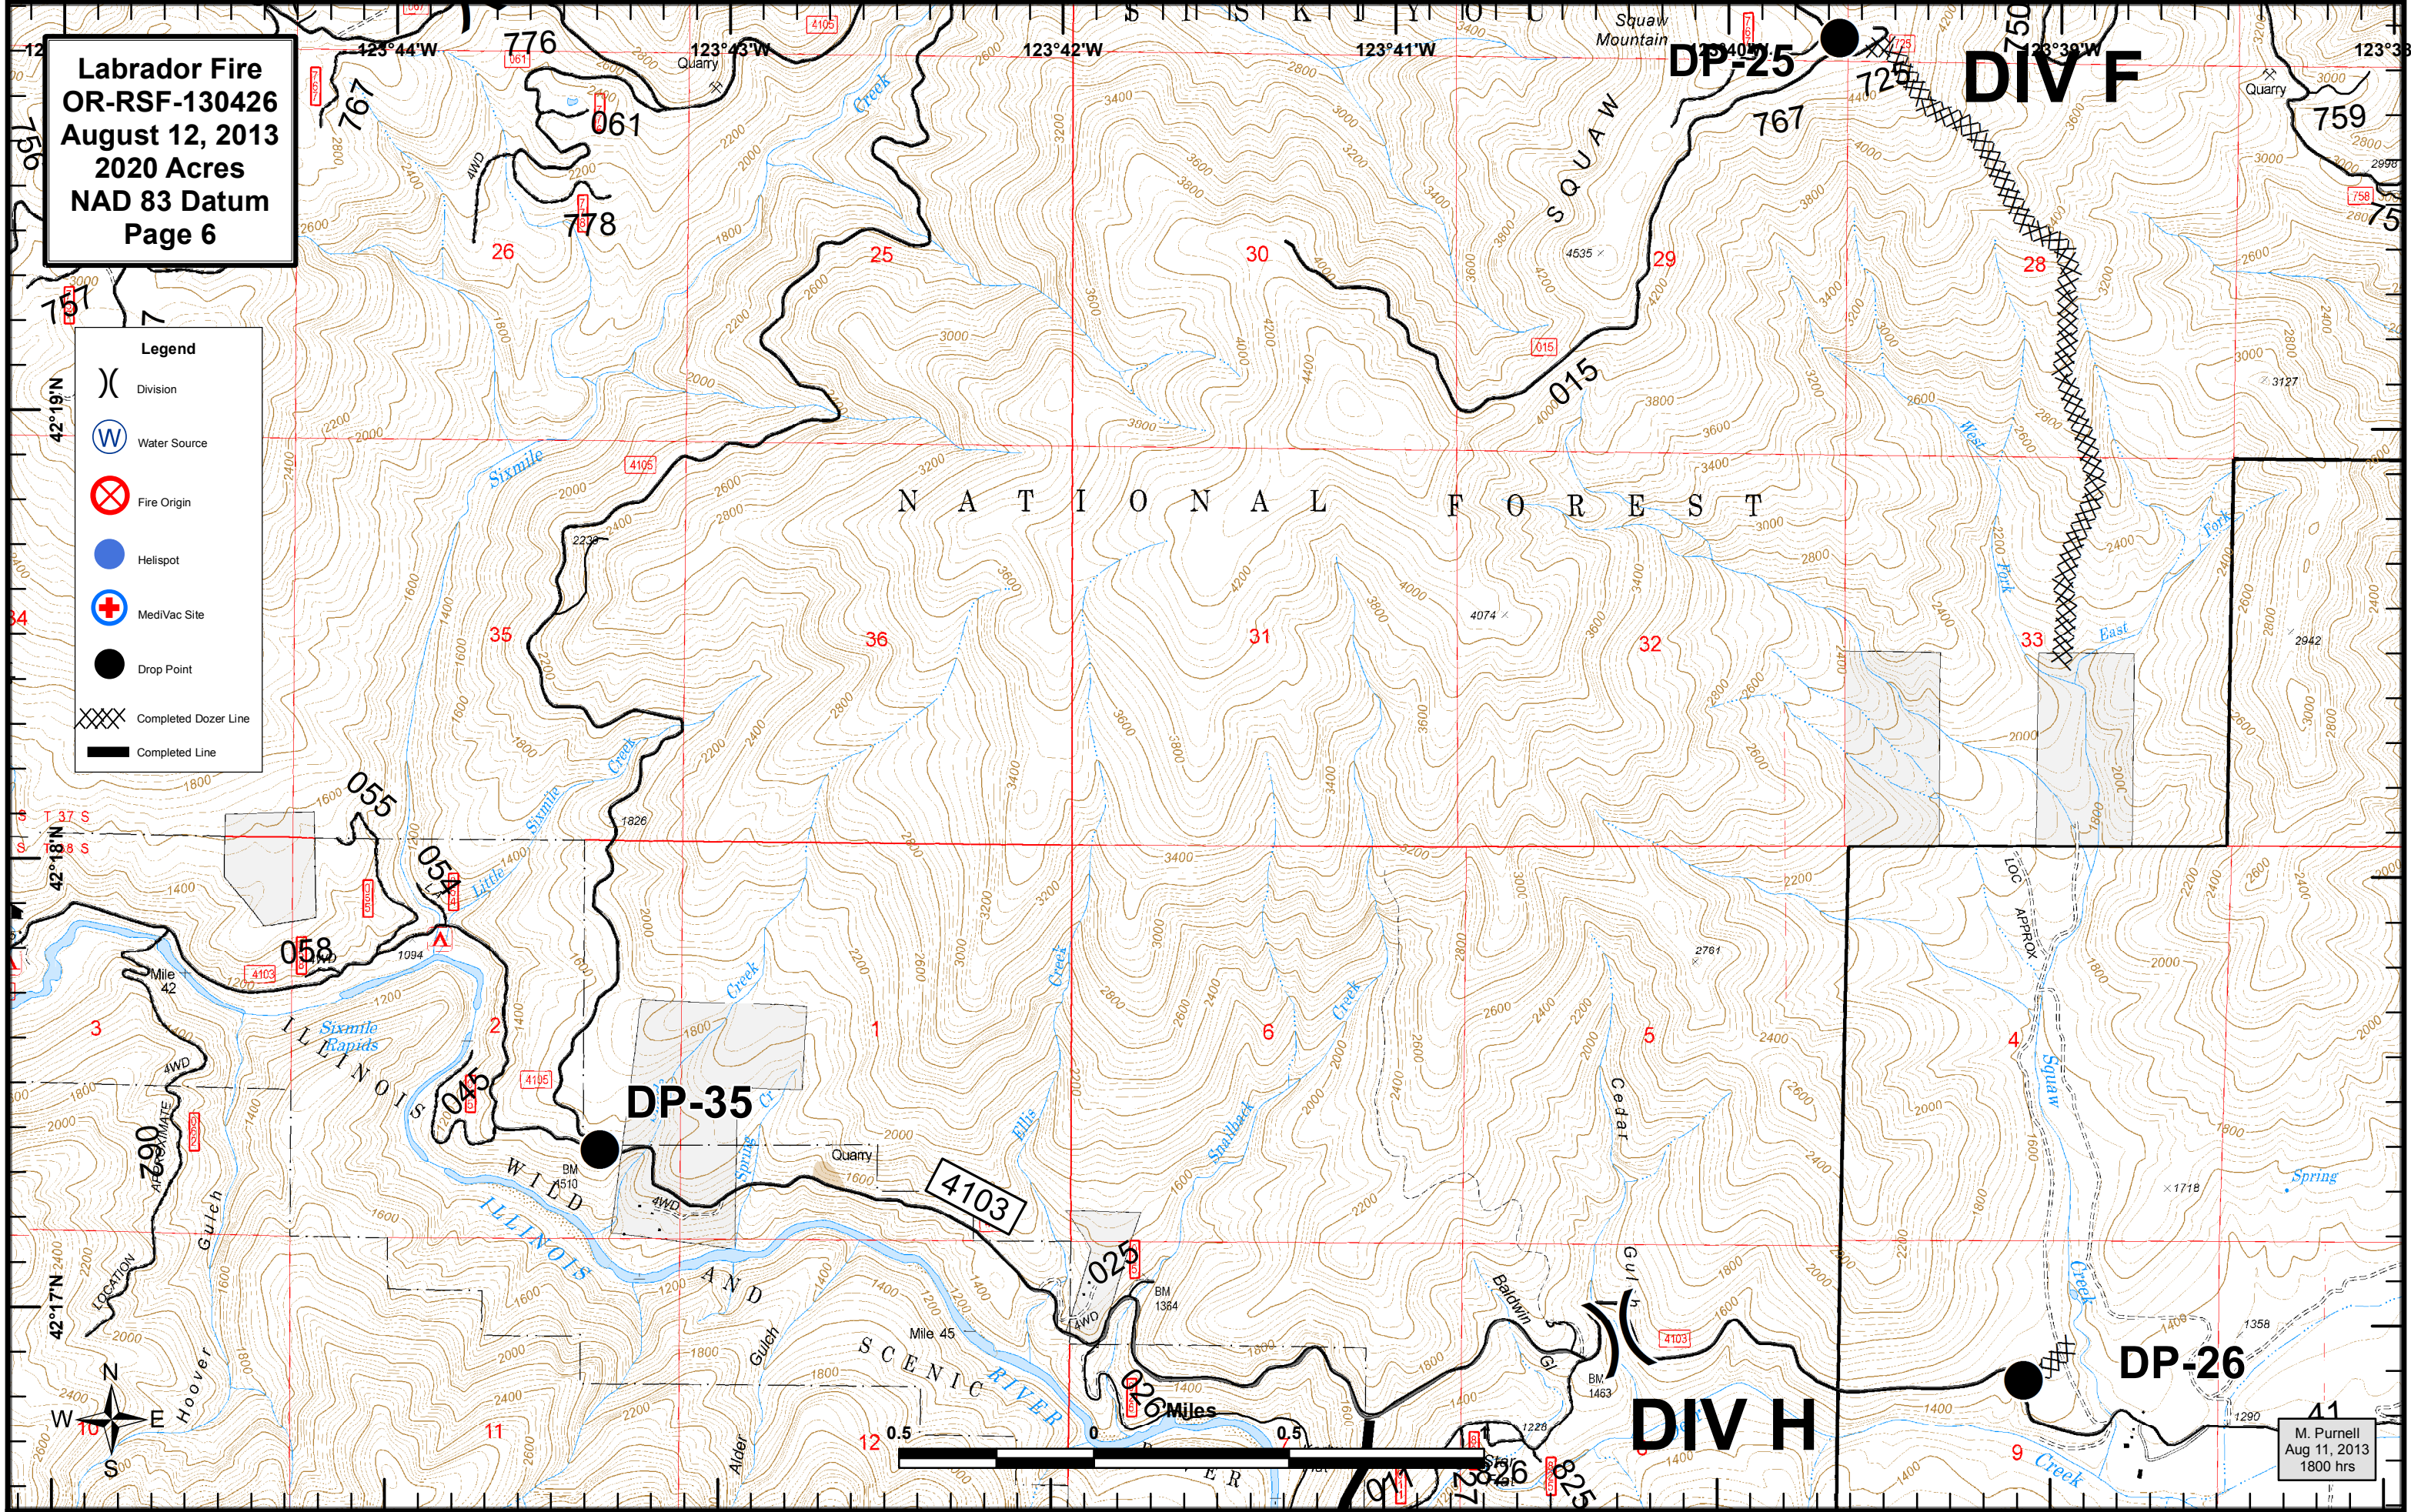

DIV F

McCaleb Ranch

DP-37

M. Purnell
Aug 11, 2013
1800 hrs

Labrador Fire
OR-RSF-130426
August 12, 2013
2020 Acres
NAD 83 Datum
Page 6

Legend

- (X) Division
- (W) Water Source
- (X) Fire Origin
- (●) Helispot
- (+) MediVac Site
- (●) Drop Point
- (XXX) Completed Dozer Line
- (—) Completed Line