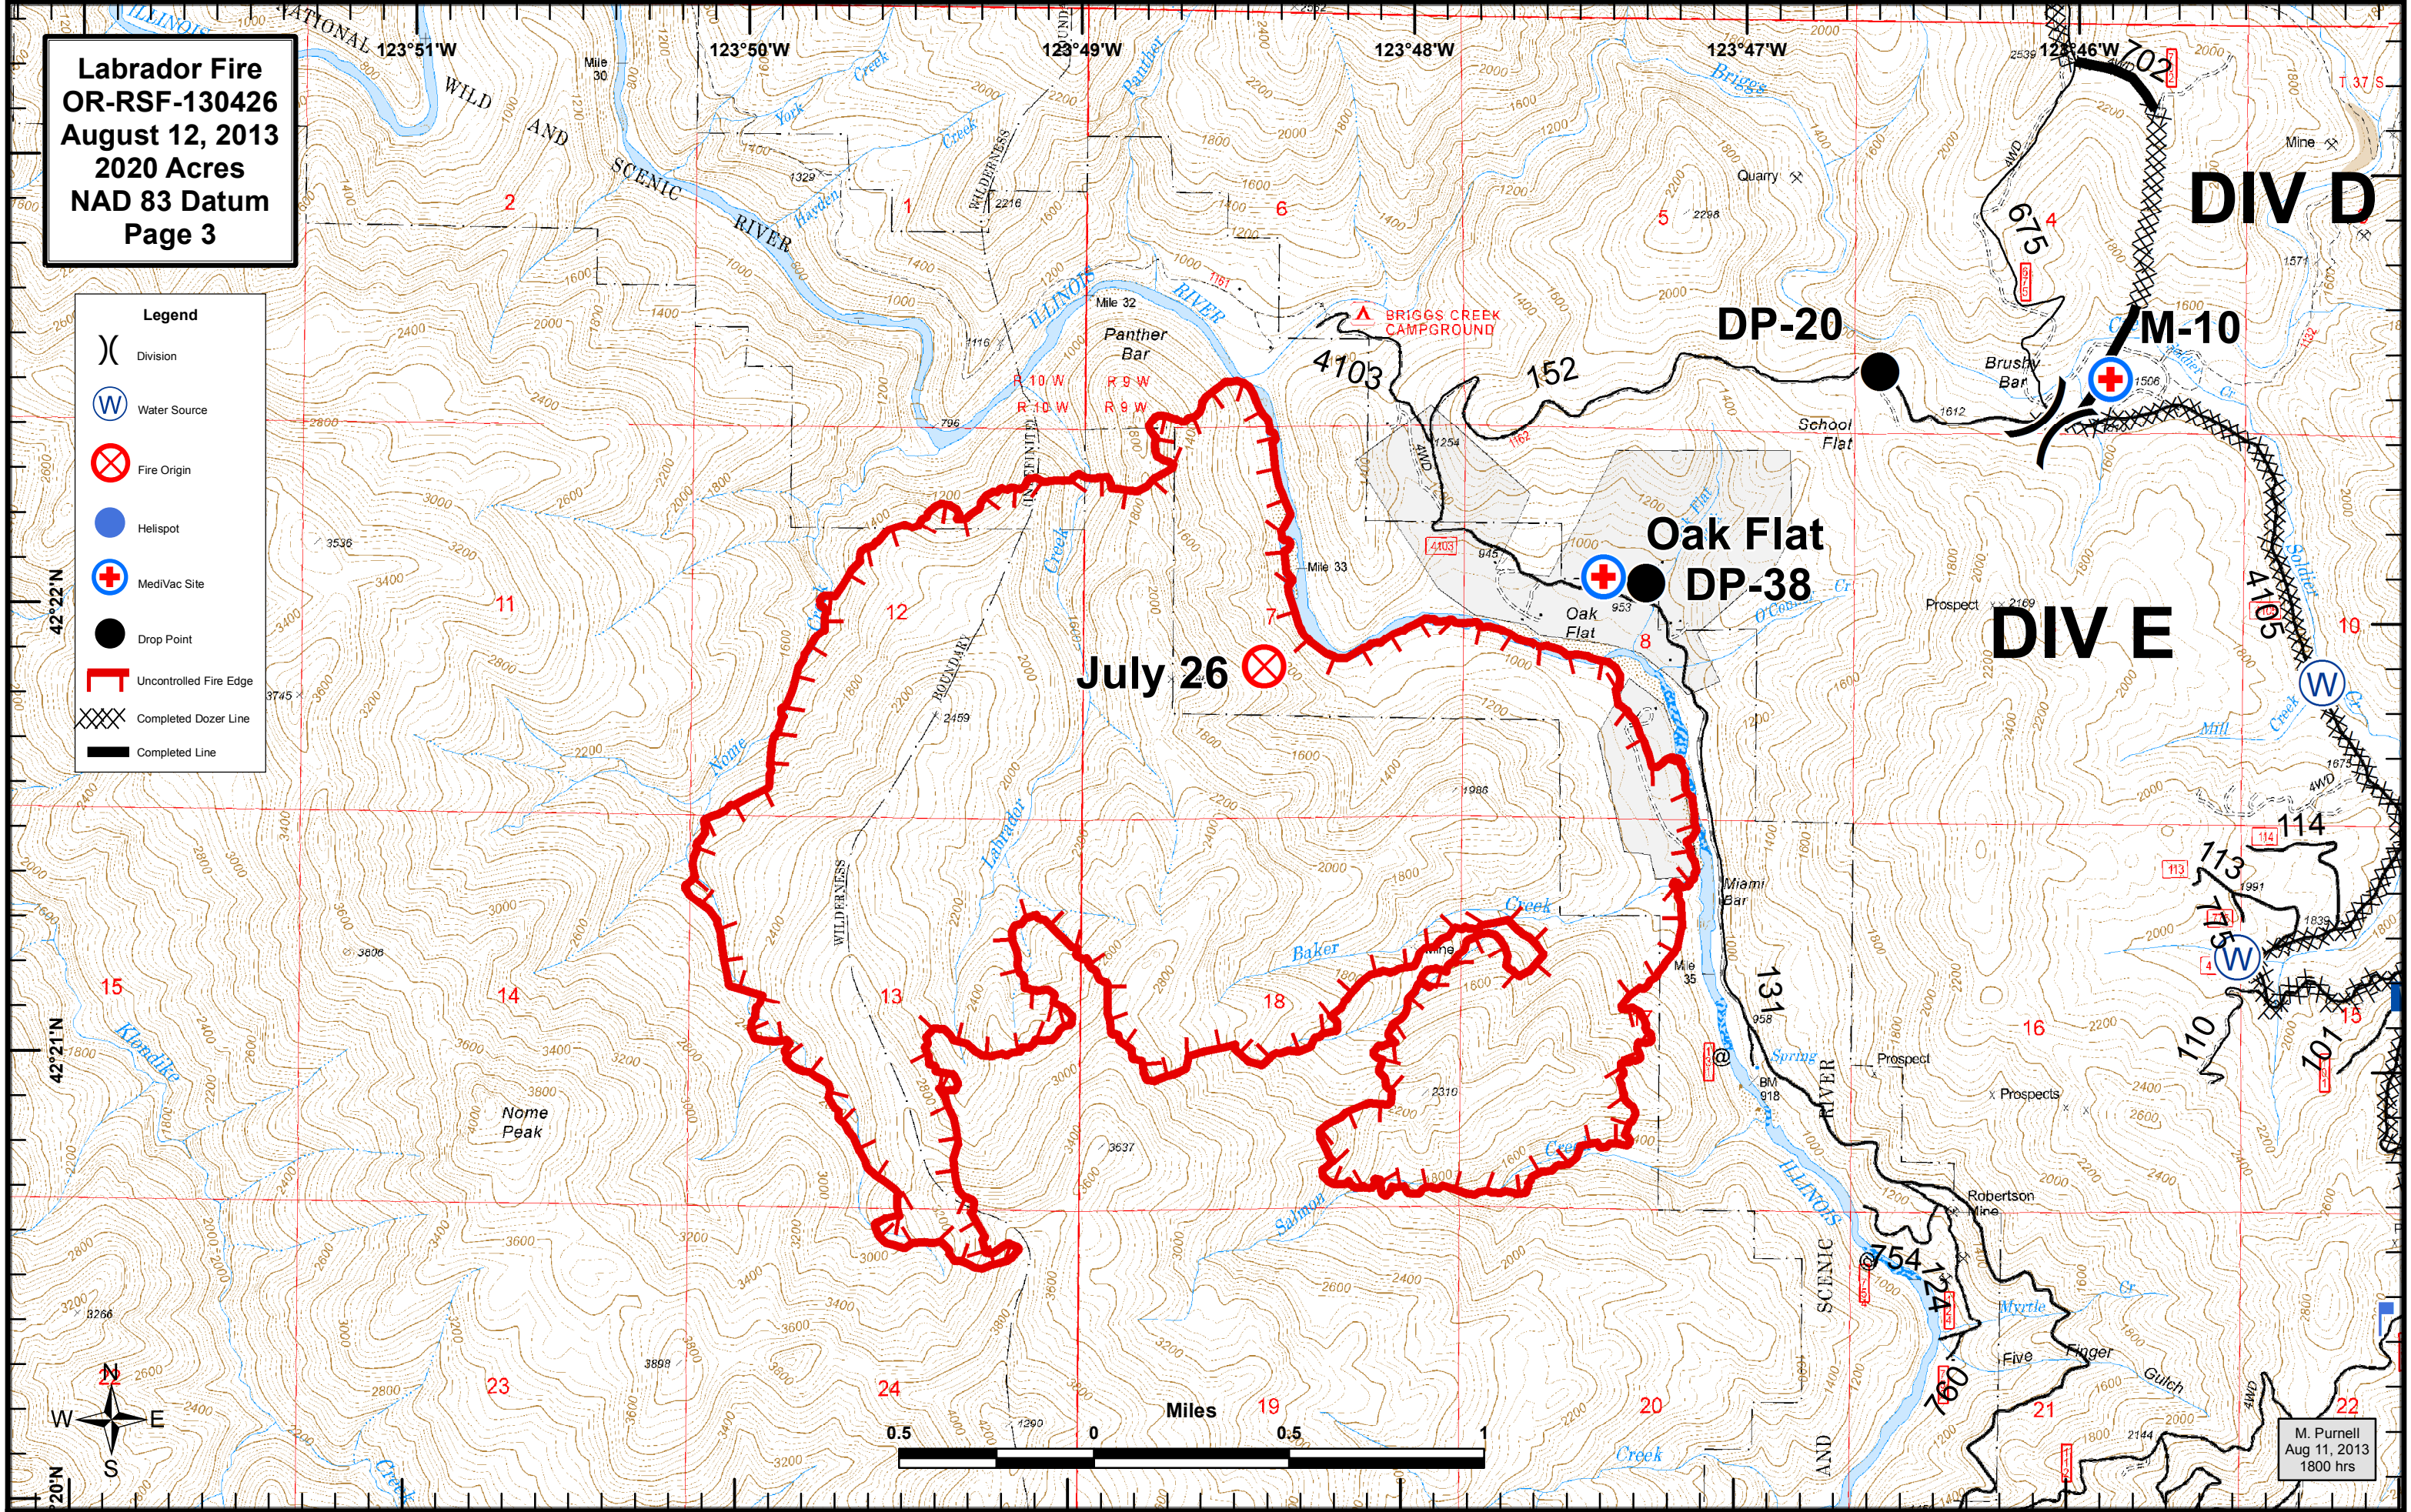

Div D

DP-13

M. Purnell
Aug 11, 2013
1800 hrs

Labrador Fire
OR-RSF-130426
August 12, 2013
2020 Acres
NAD 83 Datum
Page 2

- Legend**
- (X) Division
 - (W) Water Source
 - (X) Fire Origin
 - (•) Helispot
 - (+) MediVac Site
 - (•) Drop Point
 - (X) Completed Dozer Line
 - (—) Completed Line

M. Purnell
 Aug 11, 2013
 1800 hrs

Labrador Fire
OR-RSF-130426
August 12, 2013
2020 Acres
NAD 83 Datum
Page 3

Legend

- (X) Division
- (W) Water Source
- (X) Fire Origin
- (●) Helispot
- (+) MediVac Site
- (●) Drop Point
- (- - -) Uncontrolled Fire Edge
- (X X X X) Completed Dozer Line
- (—) Completed Line

DIV D

DIV E

July 26

M. Purnell
Aug 11, 2013
1800 hrs

Labrador Fire
OR-RSF-130426
August 12, 2013
2020 Acres
NAD 83 Datum
Page 4

Legend

- (X) Division
- (W) Water Source
- (X) Fire Origin
- (●) Helispot
- (+) MediVac Site
- (●) Drop Point
- (XXX) Completed Dozer Line
- (—) Completed Line

M. Purnell
Aug 11, 2013
1800 hrs

Labrador Fire
OR-RSF-130426
August 12, 2013
2020 Acres
NAD 83 Datum
Page 5

Legend

- (X) Division
- (W) Water Source
- (X) Fire Origin
- (●) Helispot
- (+) MediVac Site
- (●) Drop Point