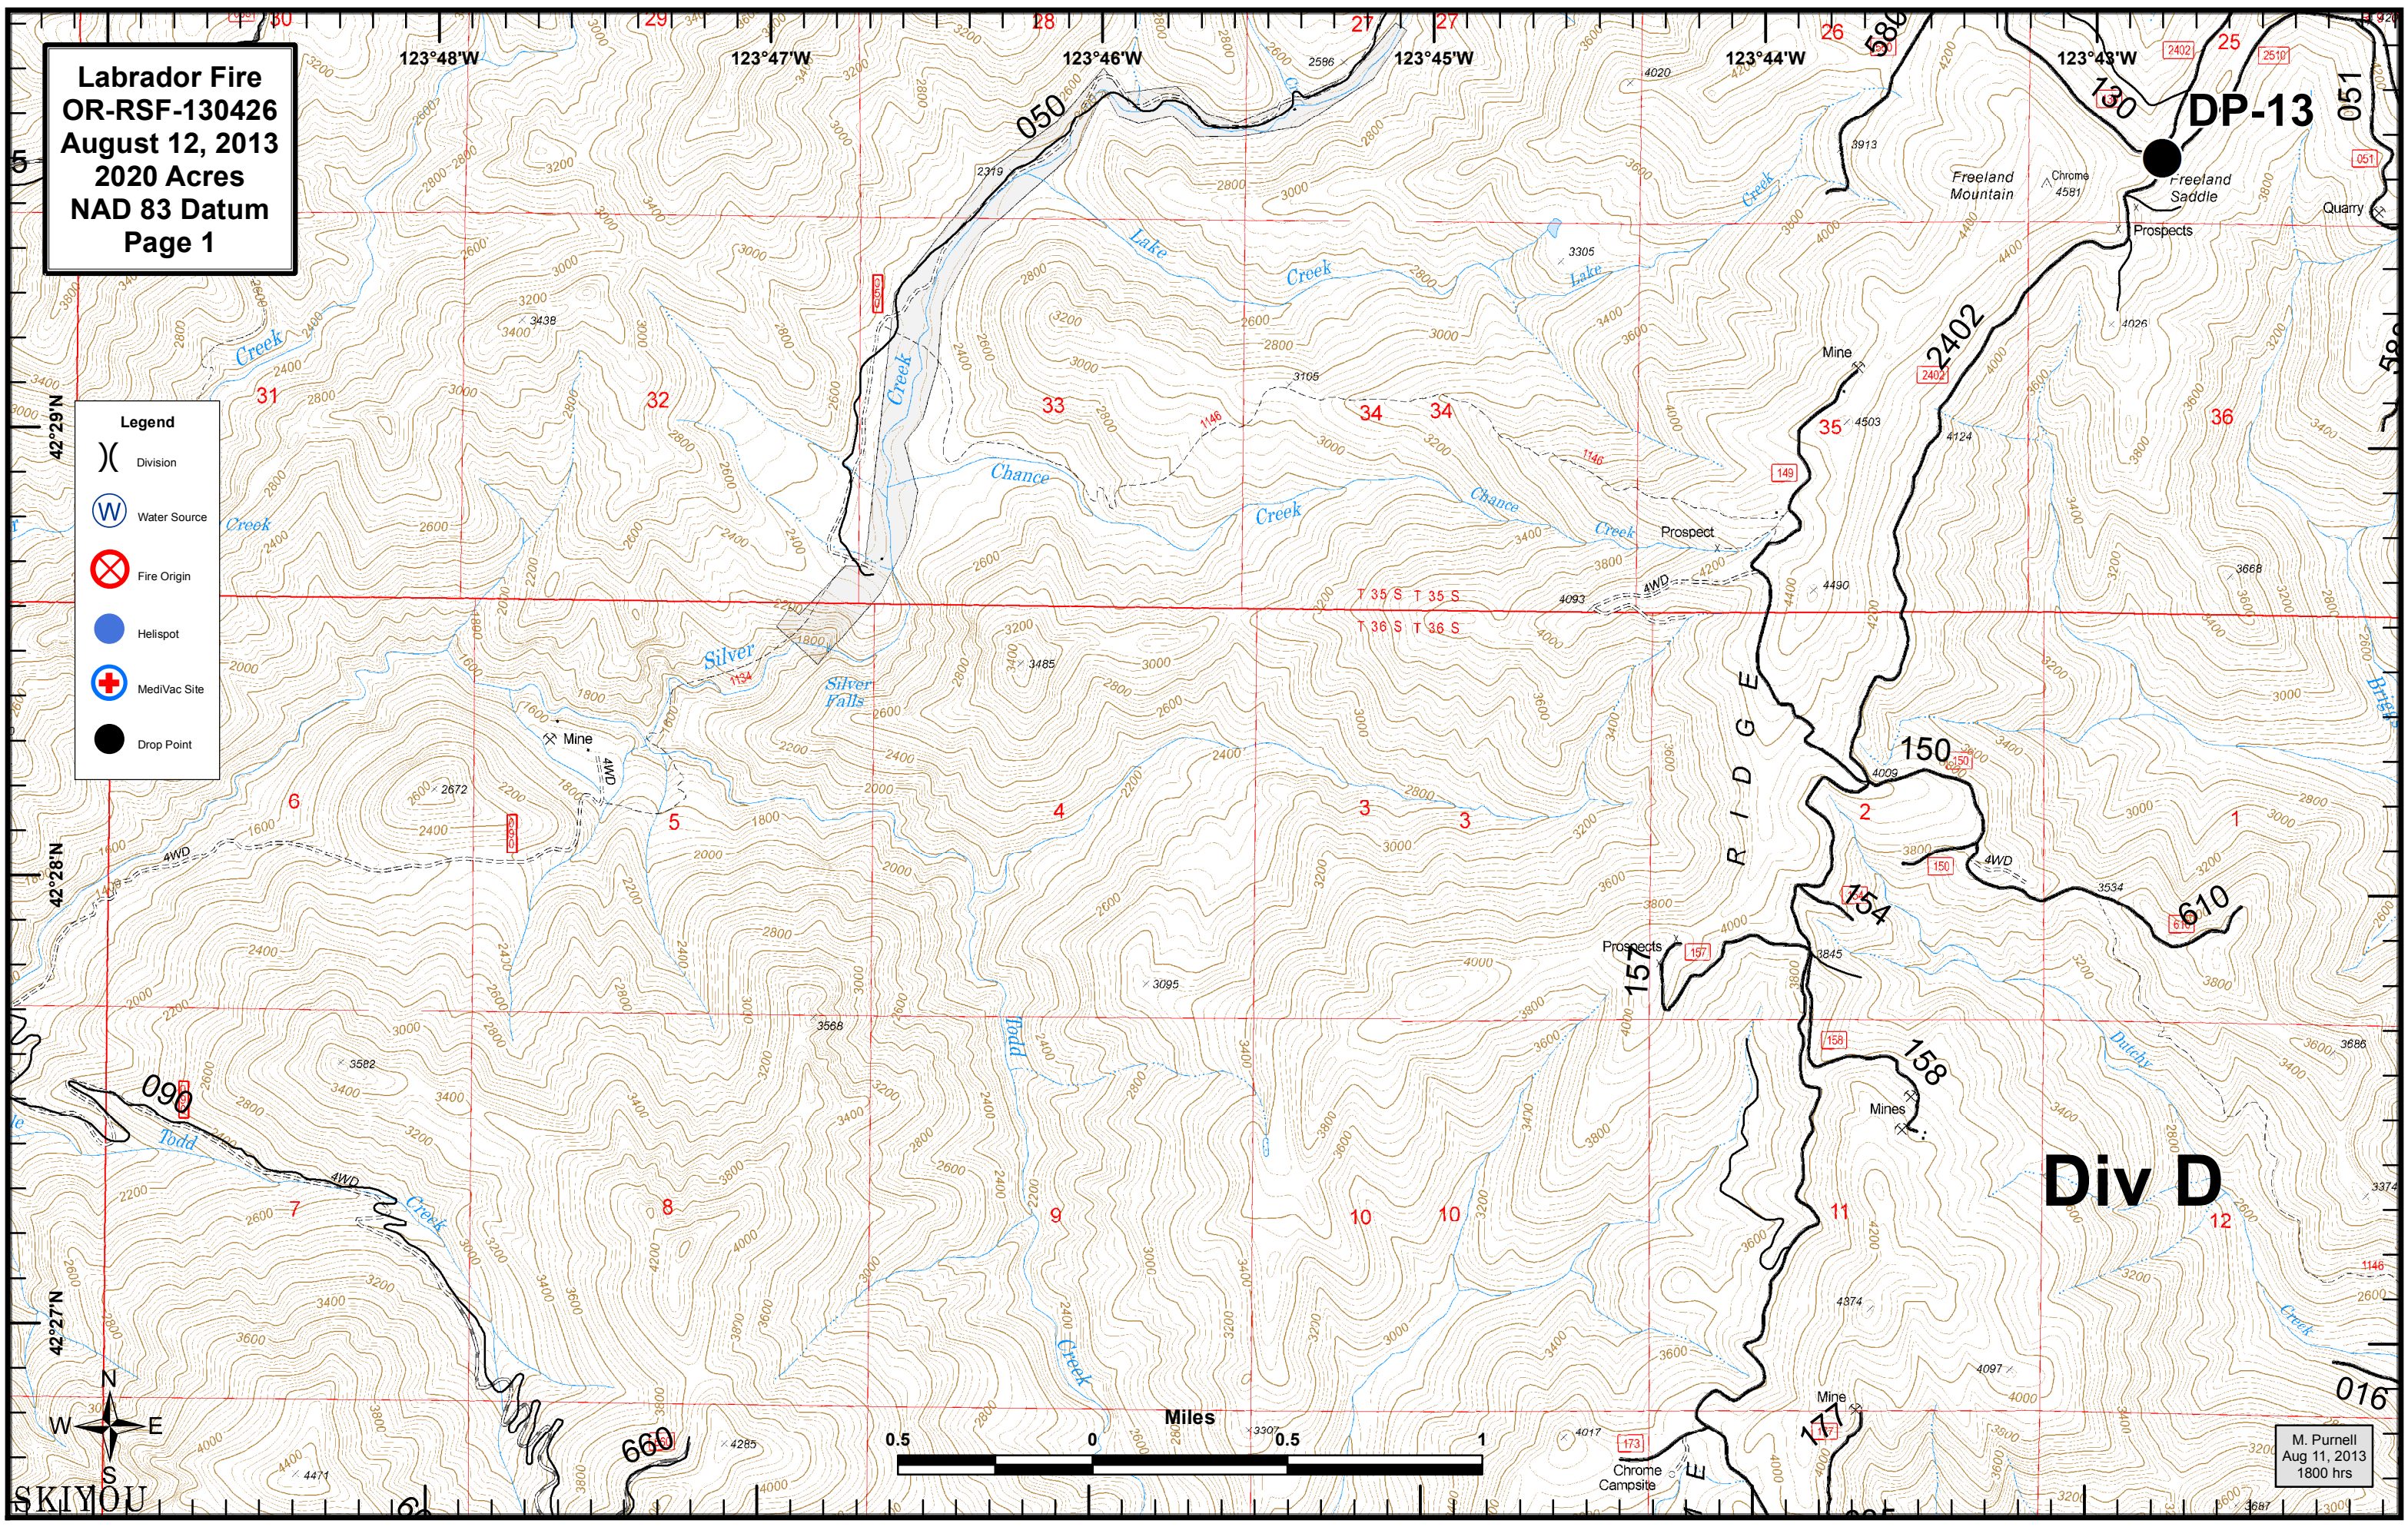

McCaleb Ranch

Page 6

DP-35

DP-26

Labrador Fire
OR-RSF-130426
August 12, 2013
2020 Acres
NAD 83 Datum
Page 1

- Legend**
- (X) Division
 - (W) Water Source
 - (X) Fire Origin
 - (●) Helispot
 - (+) MediVac Site
 - (●) Drop Point

Div D

DP-13

M. Purnell
Aug 11, 2013
1800 hrs

Labrador Fire
OR-RSF-130426
August 12, 2013
2020 Acres
NAD 83 Datum
Page 2

- Legend**
- (X) Division
 - (W) Water Source
 - (X) Fire Origin
 - (•) Helispot
 - (+) MediVac Site
 - (•) Drop Point
 - (X) Completed Dozer Line
 - (—) Completed Line

M. Purnell
 Aug 11, 2013
 1800 hrs

Labrador Fire
OR-RSF-130426
August 12, 2013
2020 Acres
NAD 83 Datum
Page 3

Legend

- (X) Division
- (W) Water Source
- (X) Fire Origin
- (●) Helispot
- (+) MediVac Site
- (●) Drop Point
- (- - -) Uncontrolled Fire Edge
- (X X X X) Completed Dozer Line
- (—) Completed Line