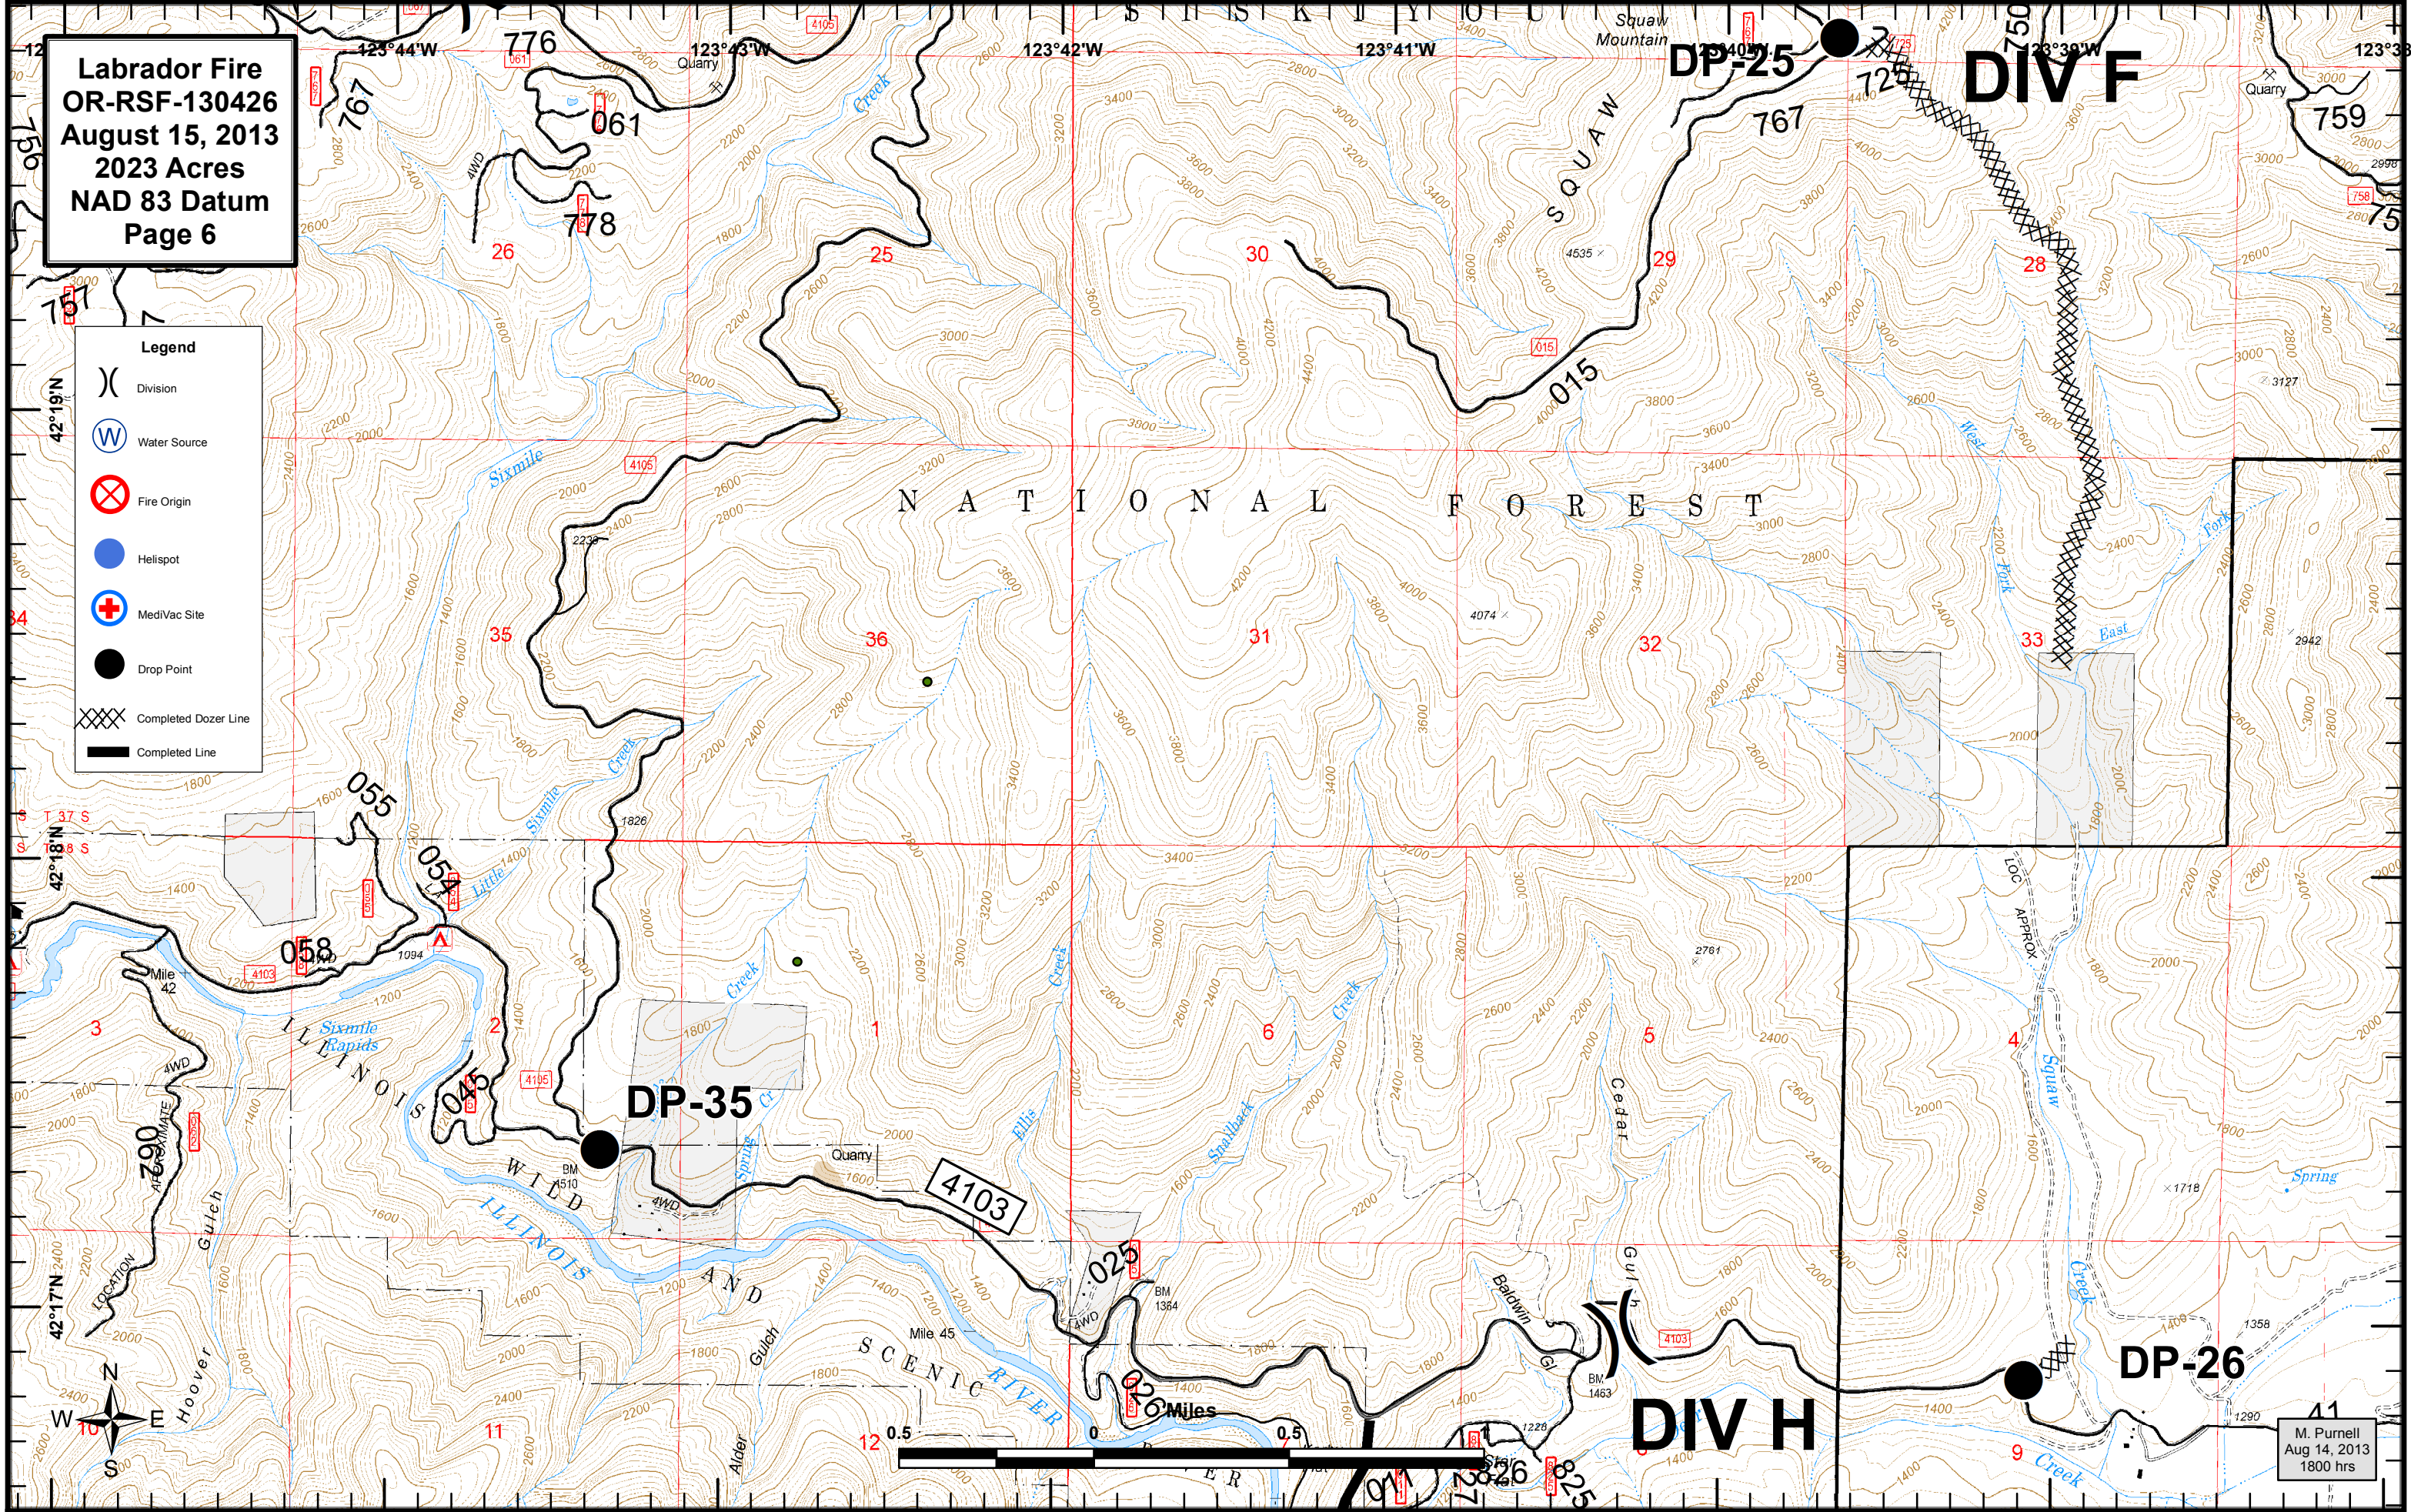

DP-37

WX

M. Purnell
Aug 14, 2013
1800 hrs

Labrador Fire
OR-RSF-130426
August 15, 2013
2023 Acres
NAD 83 Datum
Page 6

Legend

- (X) Division
- (W) Water Source
- (X) Fire Origin
- (●) Helispot
- (+) MediVac Site
- (●) Drop Point
- (XXX) Completed Dozer Line
- (—) Completed Line