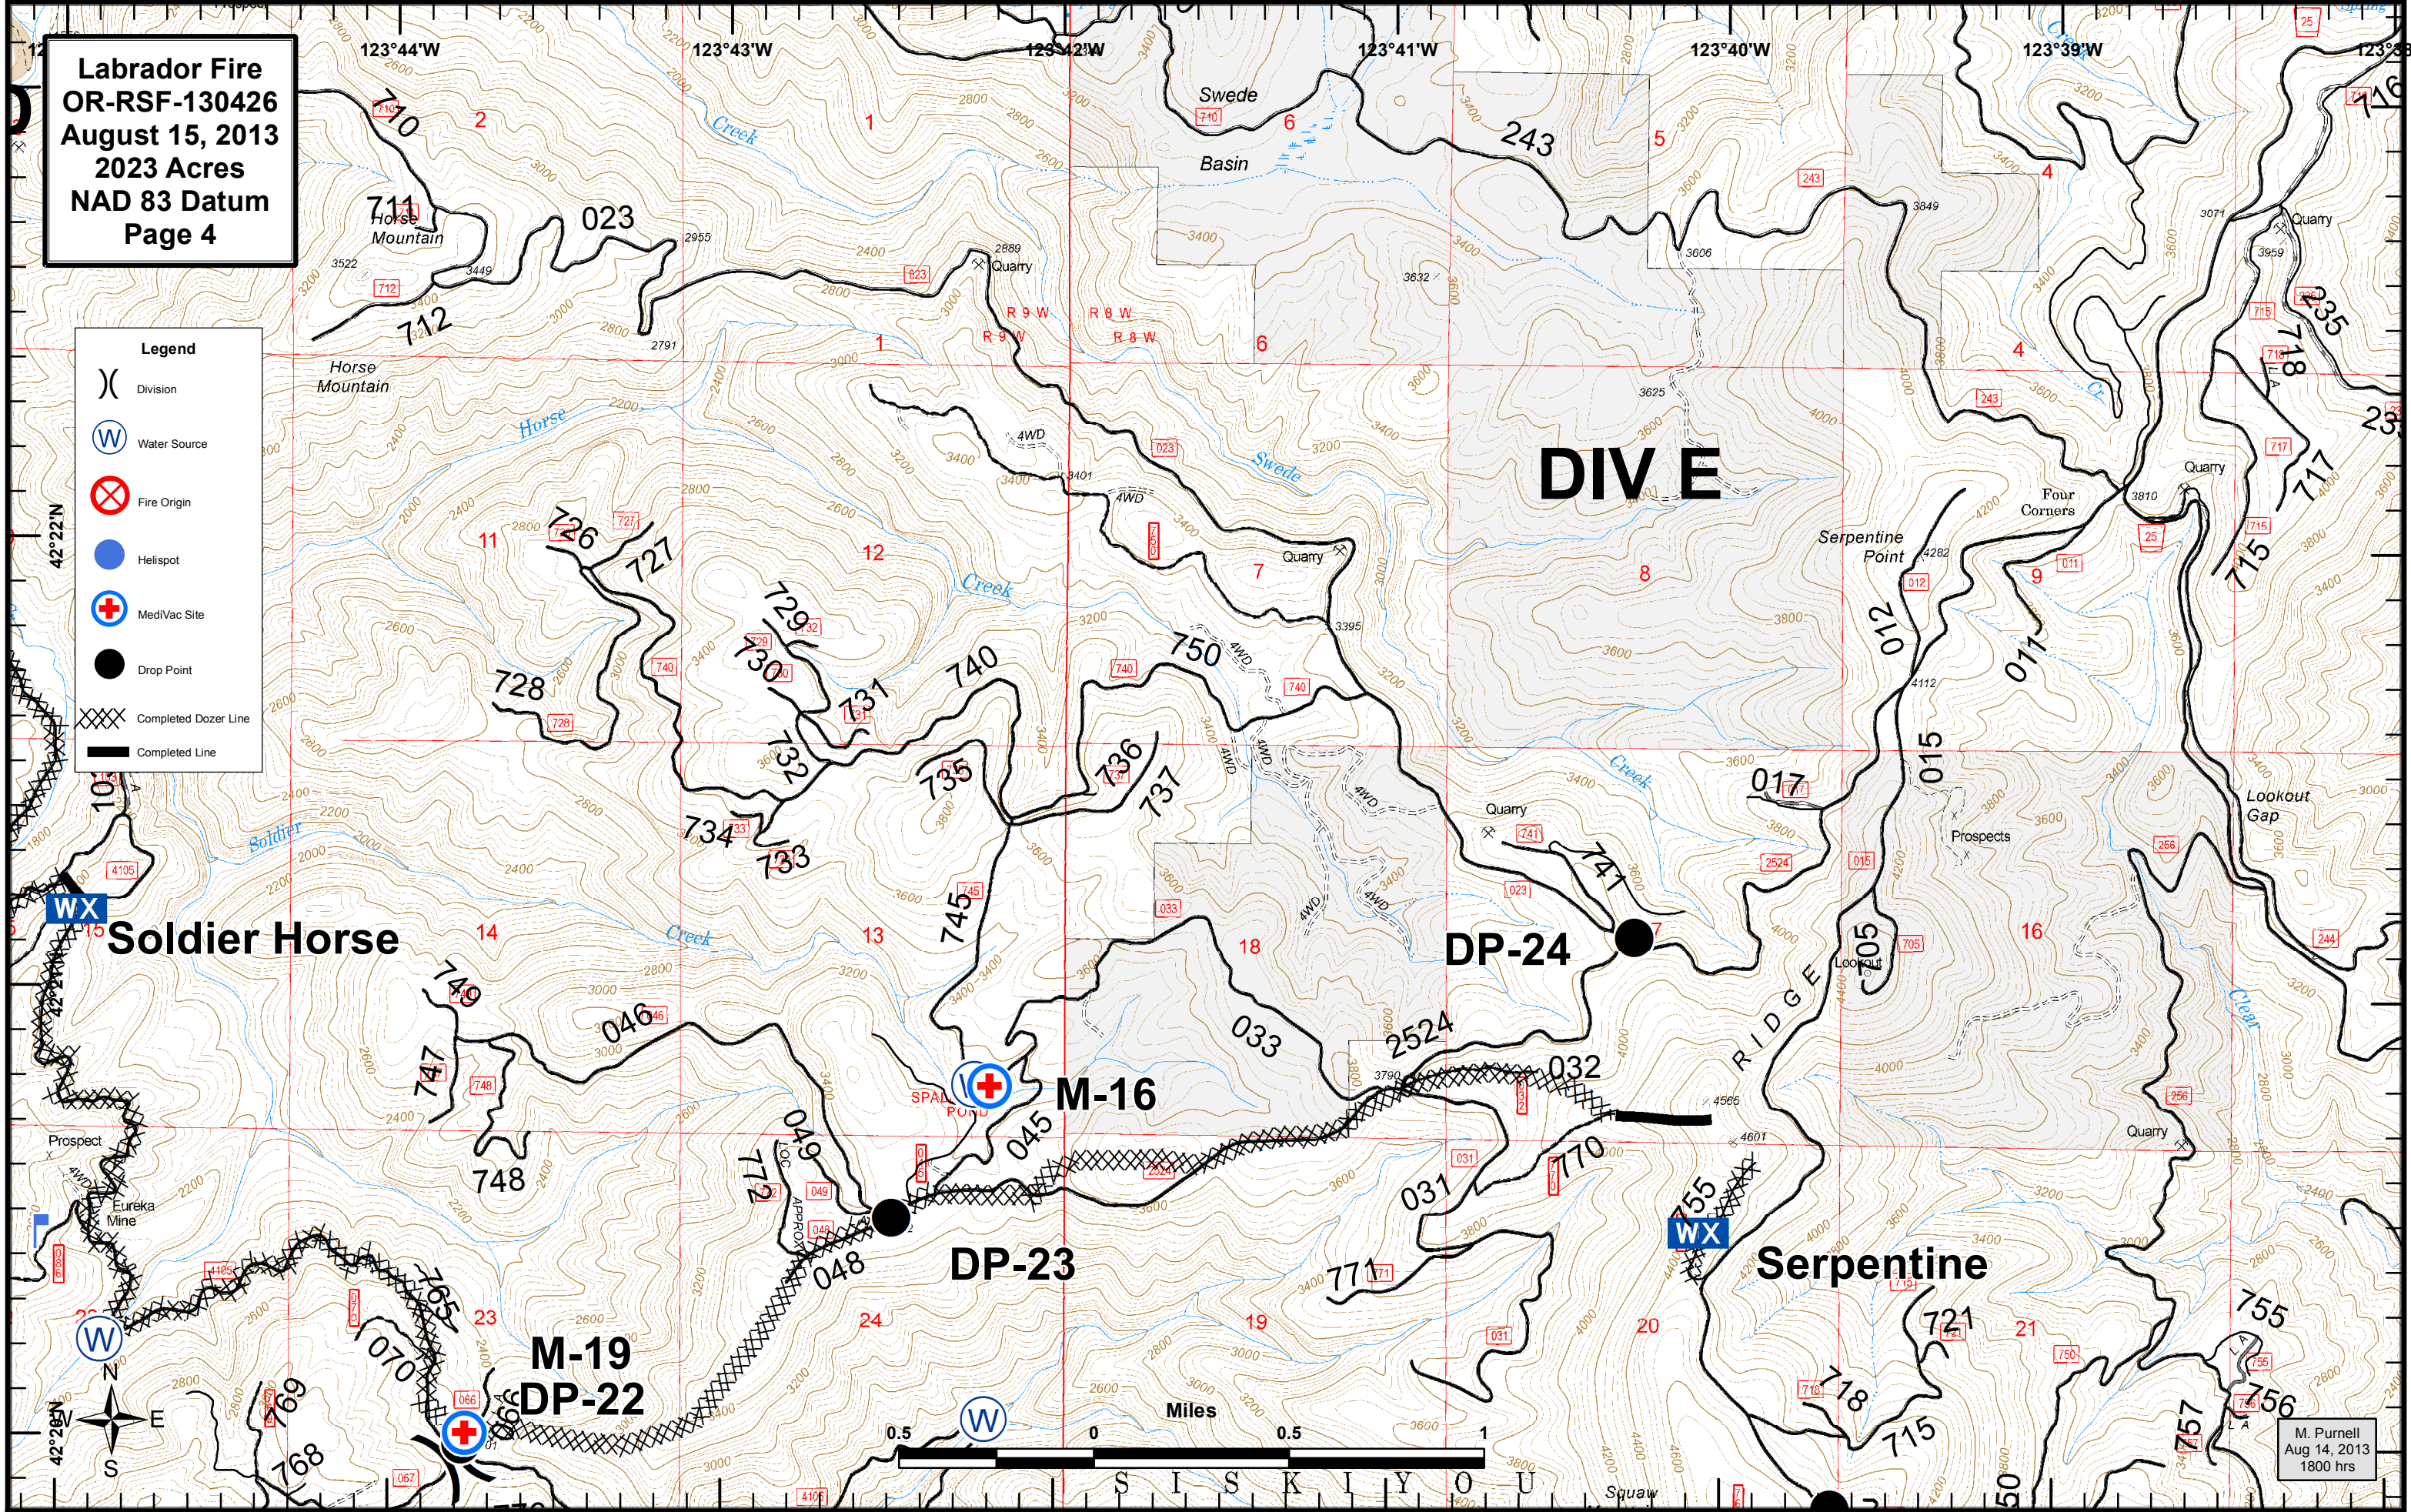

M. Purnell
Aug 14, 2013
1800 hrs

Labrador Fire
OR-RSF-130426
August 15, 2013
2023 Acres
NAD 83 Datum
Page 3

Legend

- (X) Division
- (W) Water Source
- (X) Fire Origin
- (●) Helispot
- (+) MediVac Site
- (●) Drop Point
- (┌) Uncontrolled Fire Edge
- (X) Completed Dozer Line
- (—) Completed Line

July 26 (X)

DIV D

DIV E

M. Purnell
Aug 14, 2013
1800 hrs

Labrador Fire
OR-RSF-130426
August 15, 2013
2023 Acres
NAD 83 Datum
Page 4

Legend

- (X) Division
- (W) Water Source
- (X) Fire Origin
- (●) Helispot
- (+) MediVac Site
- (●) Drop Point
- (XXX) Completed Dozer Line
- (—) Completed Line

Soldier Horse

DIV E

DP-24

M-16

DP-23

M-19
DP-22

Serpentine

M. Purnell
 Aug 14, 2013
 1800 hrs

DP-37

WX

M. Purnell
Aug 14, 2013
1800 hrs

Labrador Fire
OR-RSF-130426
August 15, 2013
2023 Acres
NAD 83 Datum
Page 6

Legend

- (X) Division
- (W) Water Source
- (X) Fire Origin
- (●) Helispot
- (+) MediVac Site
- (●) Drop Point
- (XXX) Completed Dozer Line
- (—) Completed Line