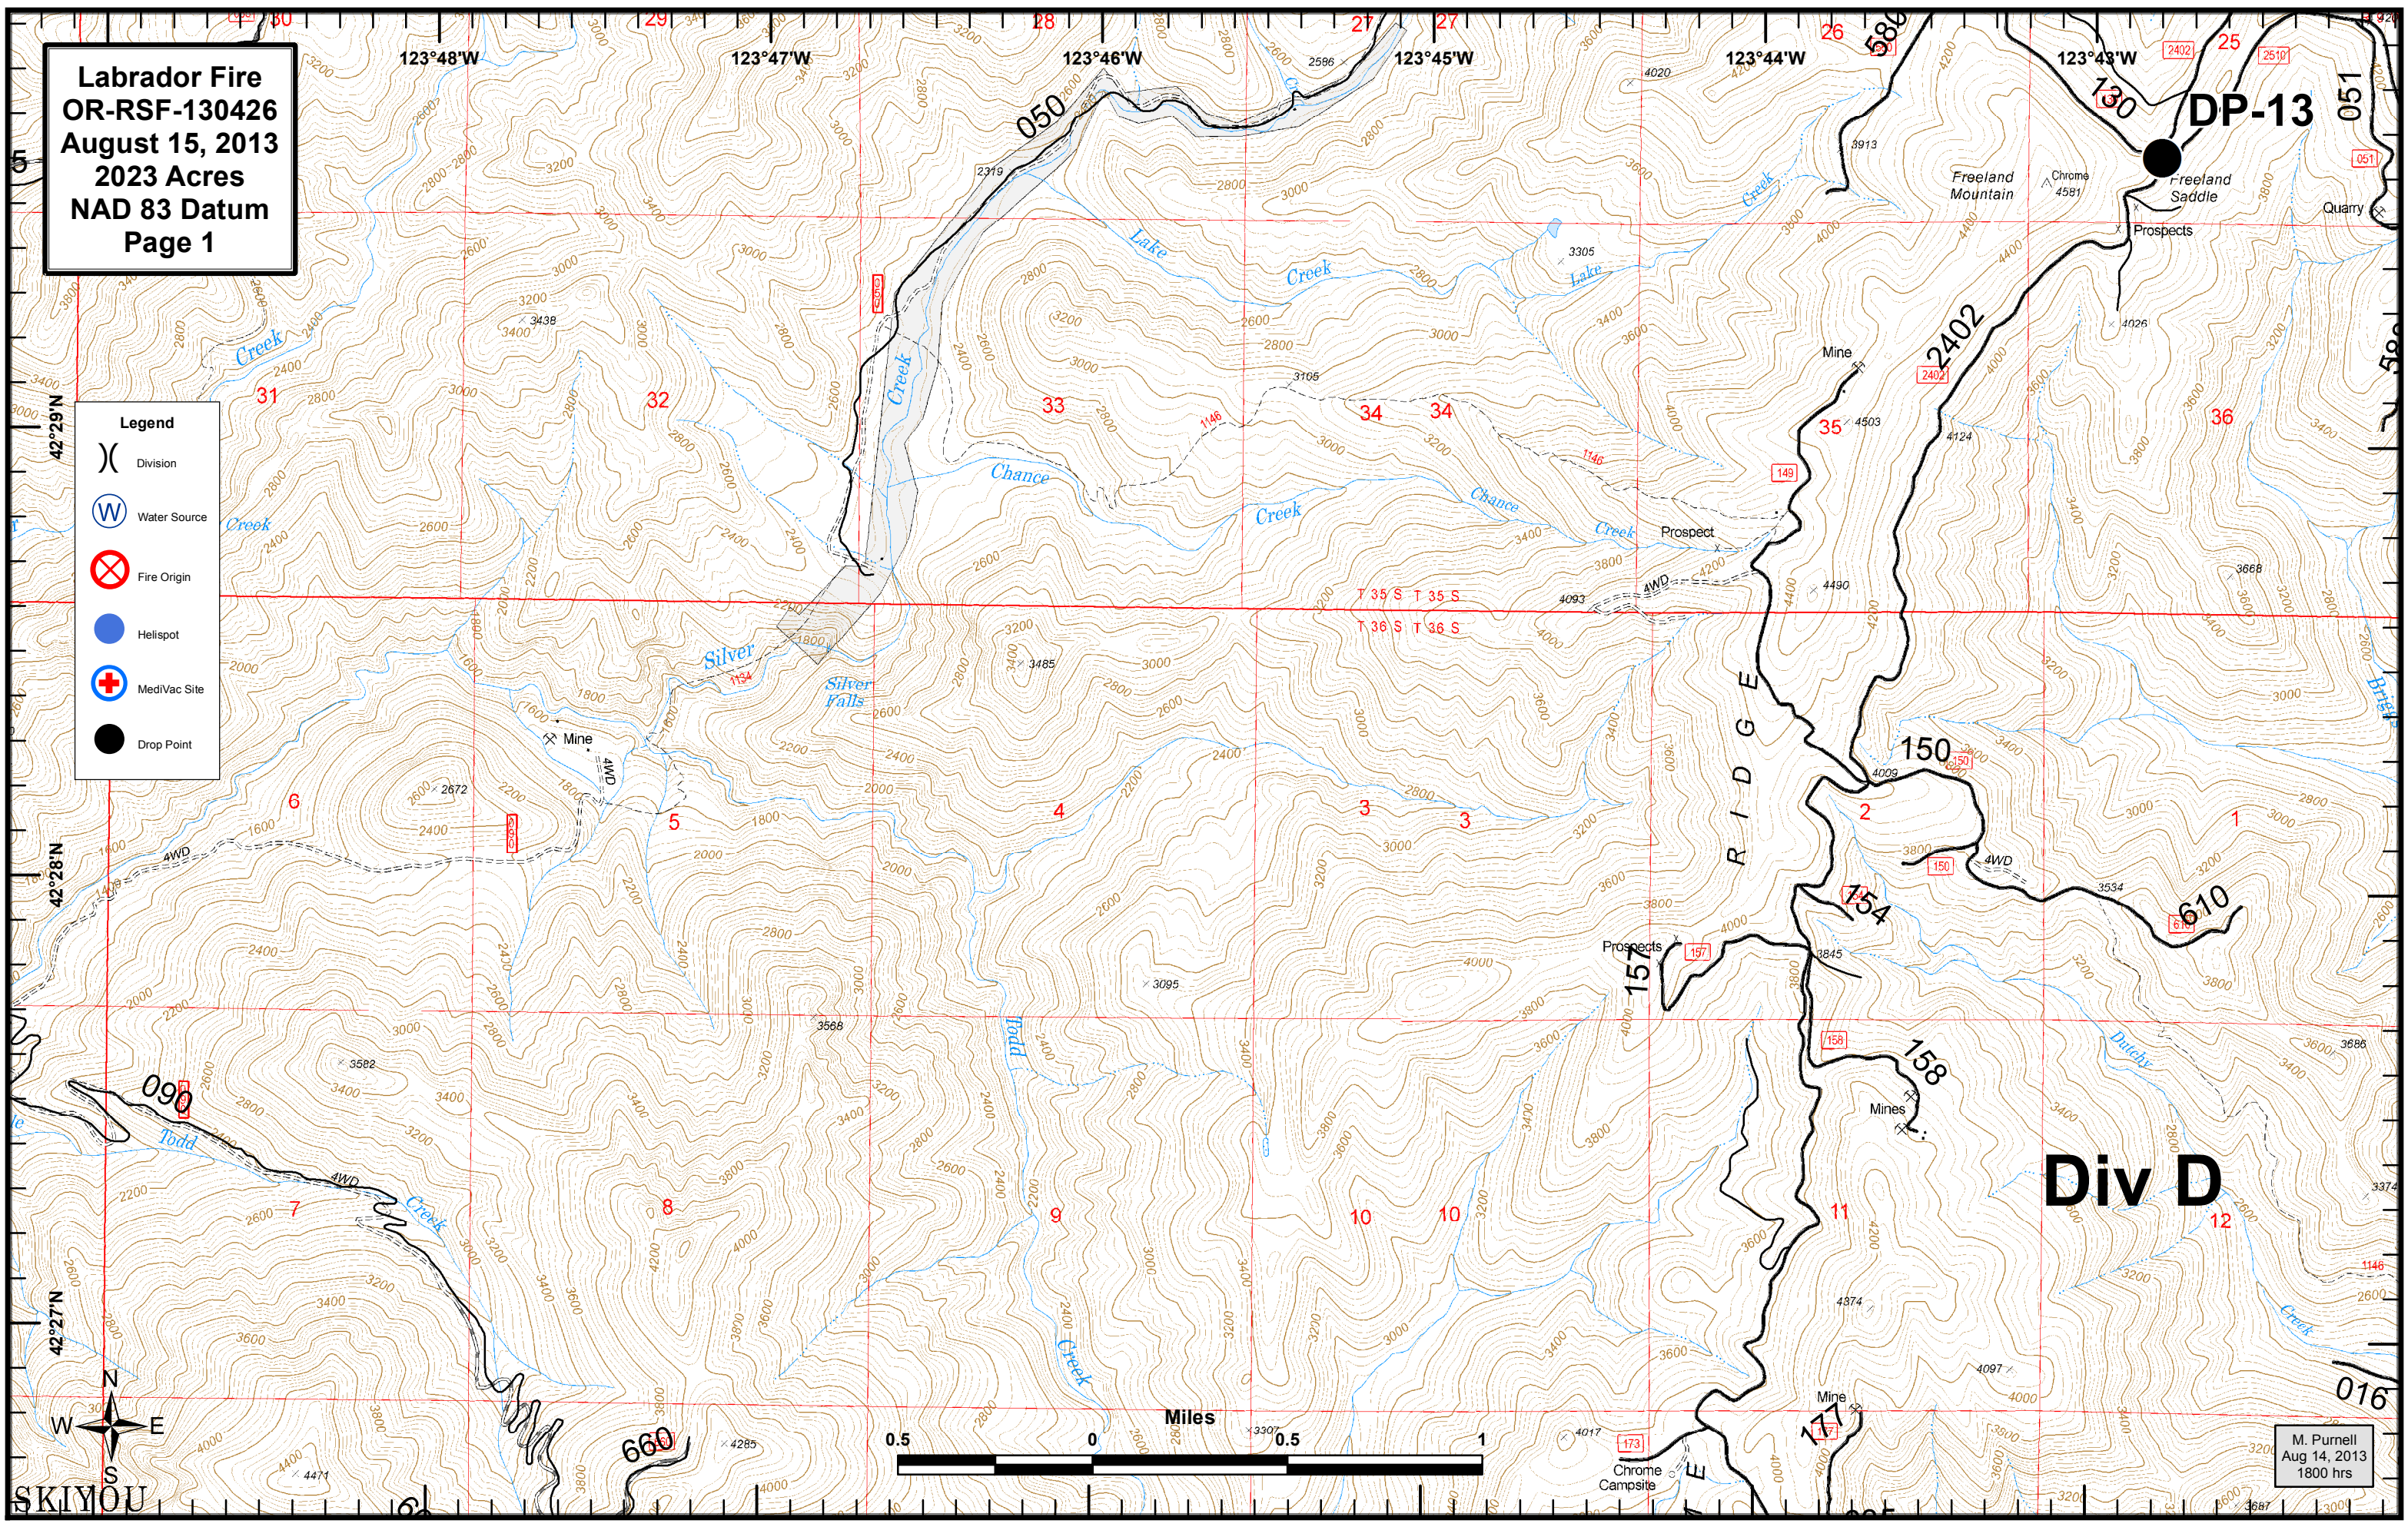

Page 6

DP-35

DP-26

Labrador Fire
OR-RSF-130426
August 15, 2013
2023 Acres
NAD 83 Datum
Page 1

- Legend**
- (X) Division
 - (W) Water Source
 - (X) Fire Origin
 - (●) Helispot
 - (+) MediVac Site
 - (●) Drop Point

M. Purnell
Aug 14, 2013
1800 hrs

Labrador Fire
OR-RSF-130426
August 15, 2013
2023 Acres
NAD 83 Datum
Page 3

Legend

- (X) Division
- (W) Water Source
- (X) Fire Origin
- (●) Helispot
- (+) MediVac Site
- (●) Drop Point
- (┌) Uncontrolled Fire Edge
- (X) Completed Dozer Line
- (—) Completed Line