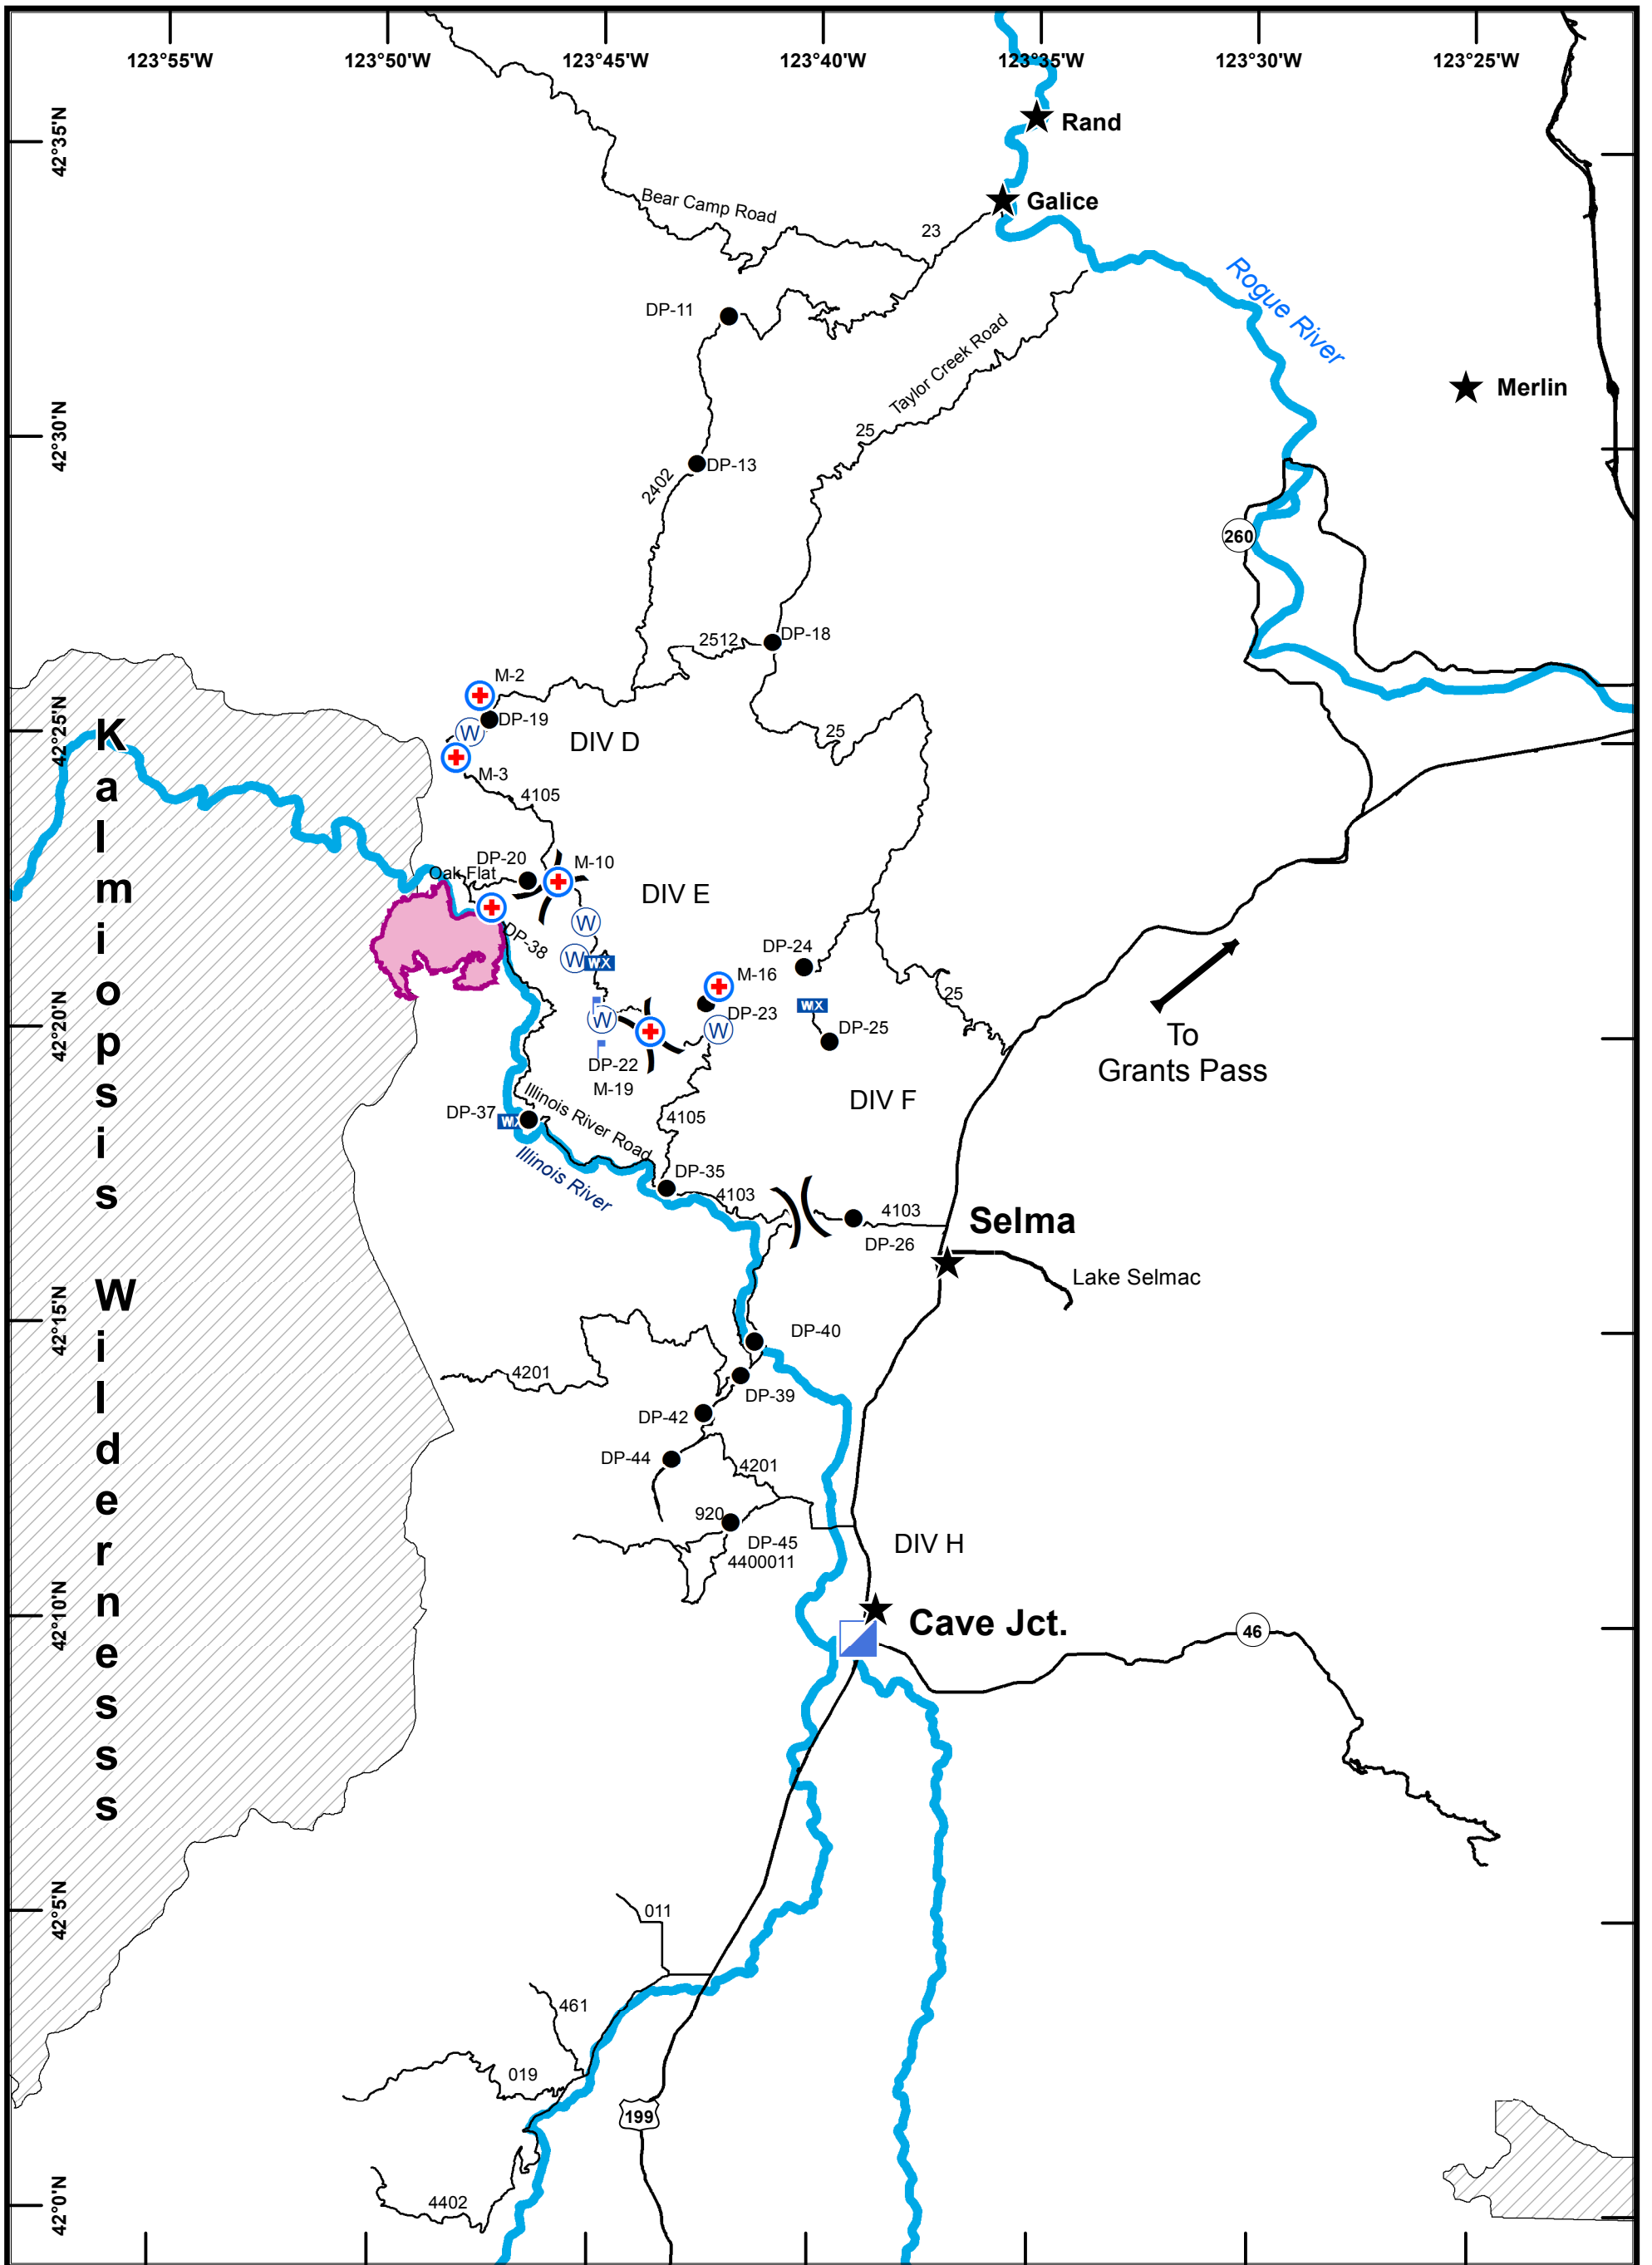

M. Purnell
Aug 14, 2013
1800 hrs

Labrador Fire
OR-RSF-130426
August 15, 2013
2023 Acres
NAD 83 Datum
Page 3

Legend

- (X) Division
- (W) Water Source
- (X) Fire Origin
- (●) Helispot
- (+) MediVac Site
- (●) Drop Point
- (┌) Uncontrolled Fire Edge
- (X) Completed Dozer Line
- (—) Completed Line

Labrador Fire
OR-RSF-130426
August 15, 2013
2023 Acres
NAD 83 Datum
Page 5

Legend

- (X) Division
- (W) Water Source
- (X) Fire Origin
- (●) Helispot
- (+) Med/Vac Site
- (●) Drop Point

DIV F

McCaleb Ranch

DP-37

WX

M. Purnell
Aug 14, 2013
1800 hrs

Labrador Fire
OR-RSF-130426
August 15, 2013
2023 Acres
NAD 83 Datum
Page 6

Legend

- (X) Division
- (W) Water Source
- (X) Fire Origin
- (●) Helispot
- (+) MediVac Site
- (●) Drop Point
- (XXX) Completed Dozer Line
- (—) Completed Line

M. Purnell
Aug 14, 2013
1800 hrs

Transportation Map

**Labrador Fire
OR-RFS-130426
August 15, 2013
NAD 83 Datum**

- wx Mobile Weather Unit
- W Water Source
- Helispot
- + MediVac Site
- Incident Command Post
- Drop Point
-) Division
- [Branch
- Fire Perimeter
- Wilderness