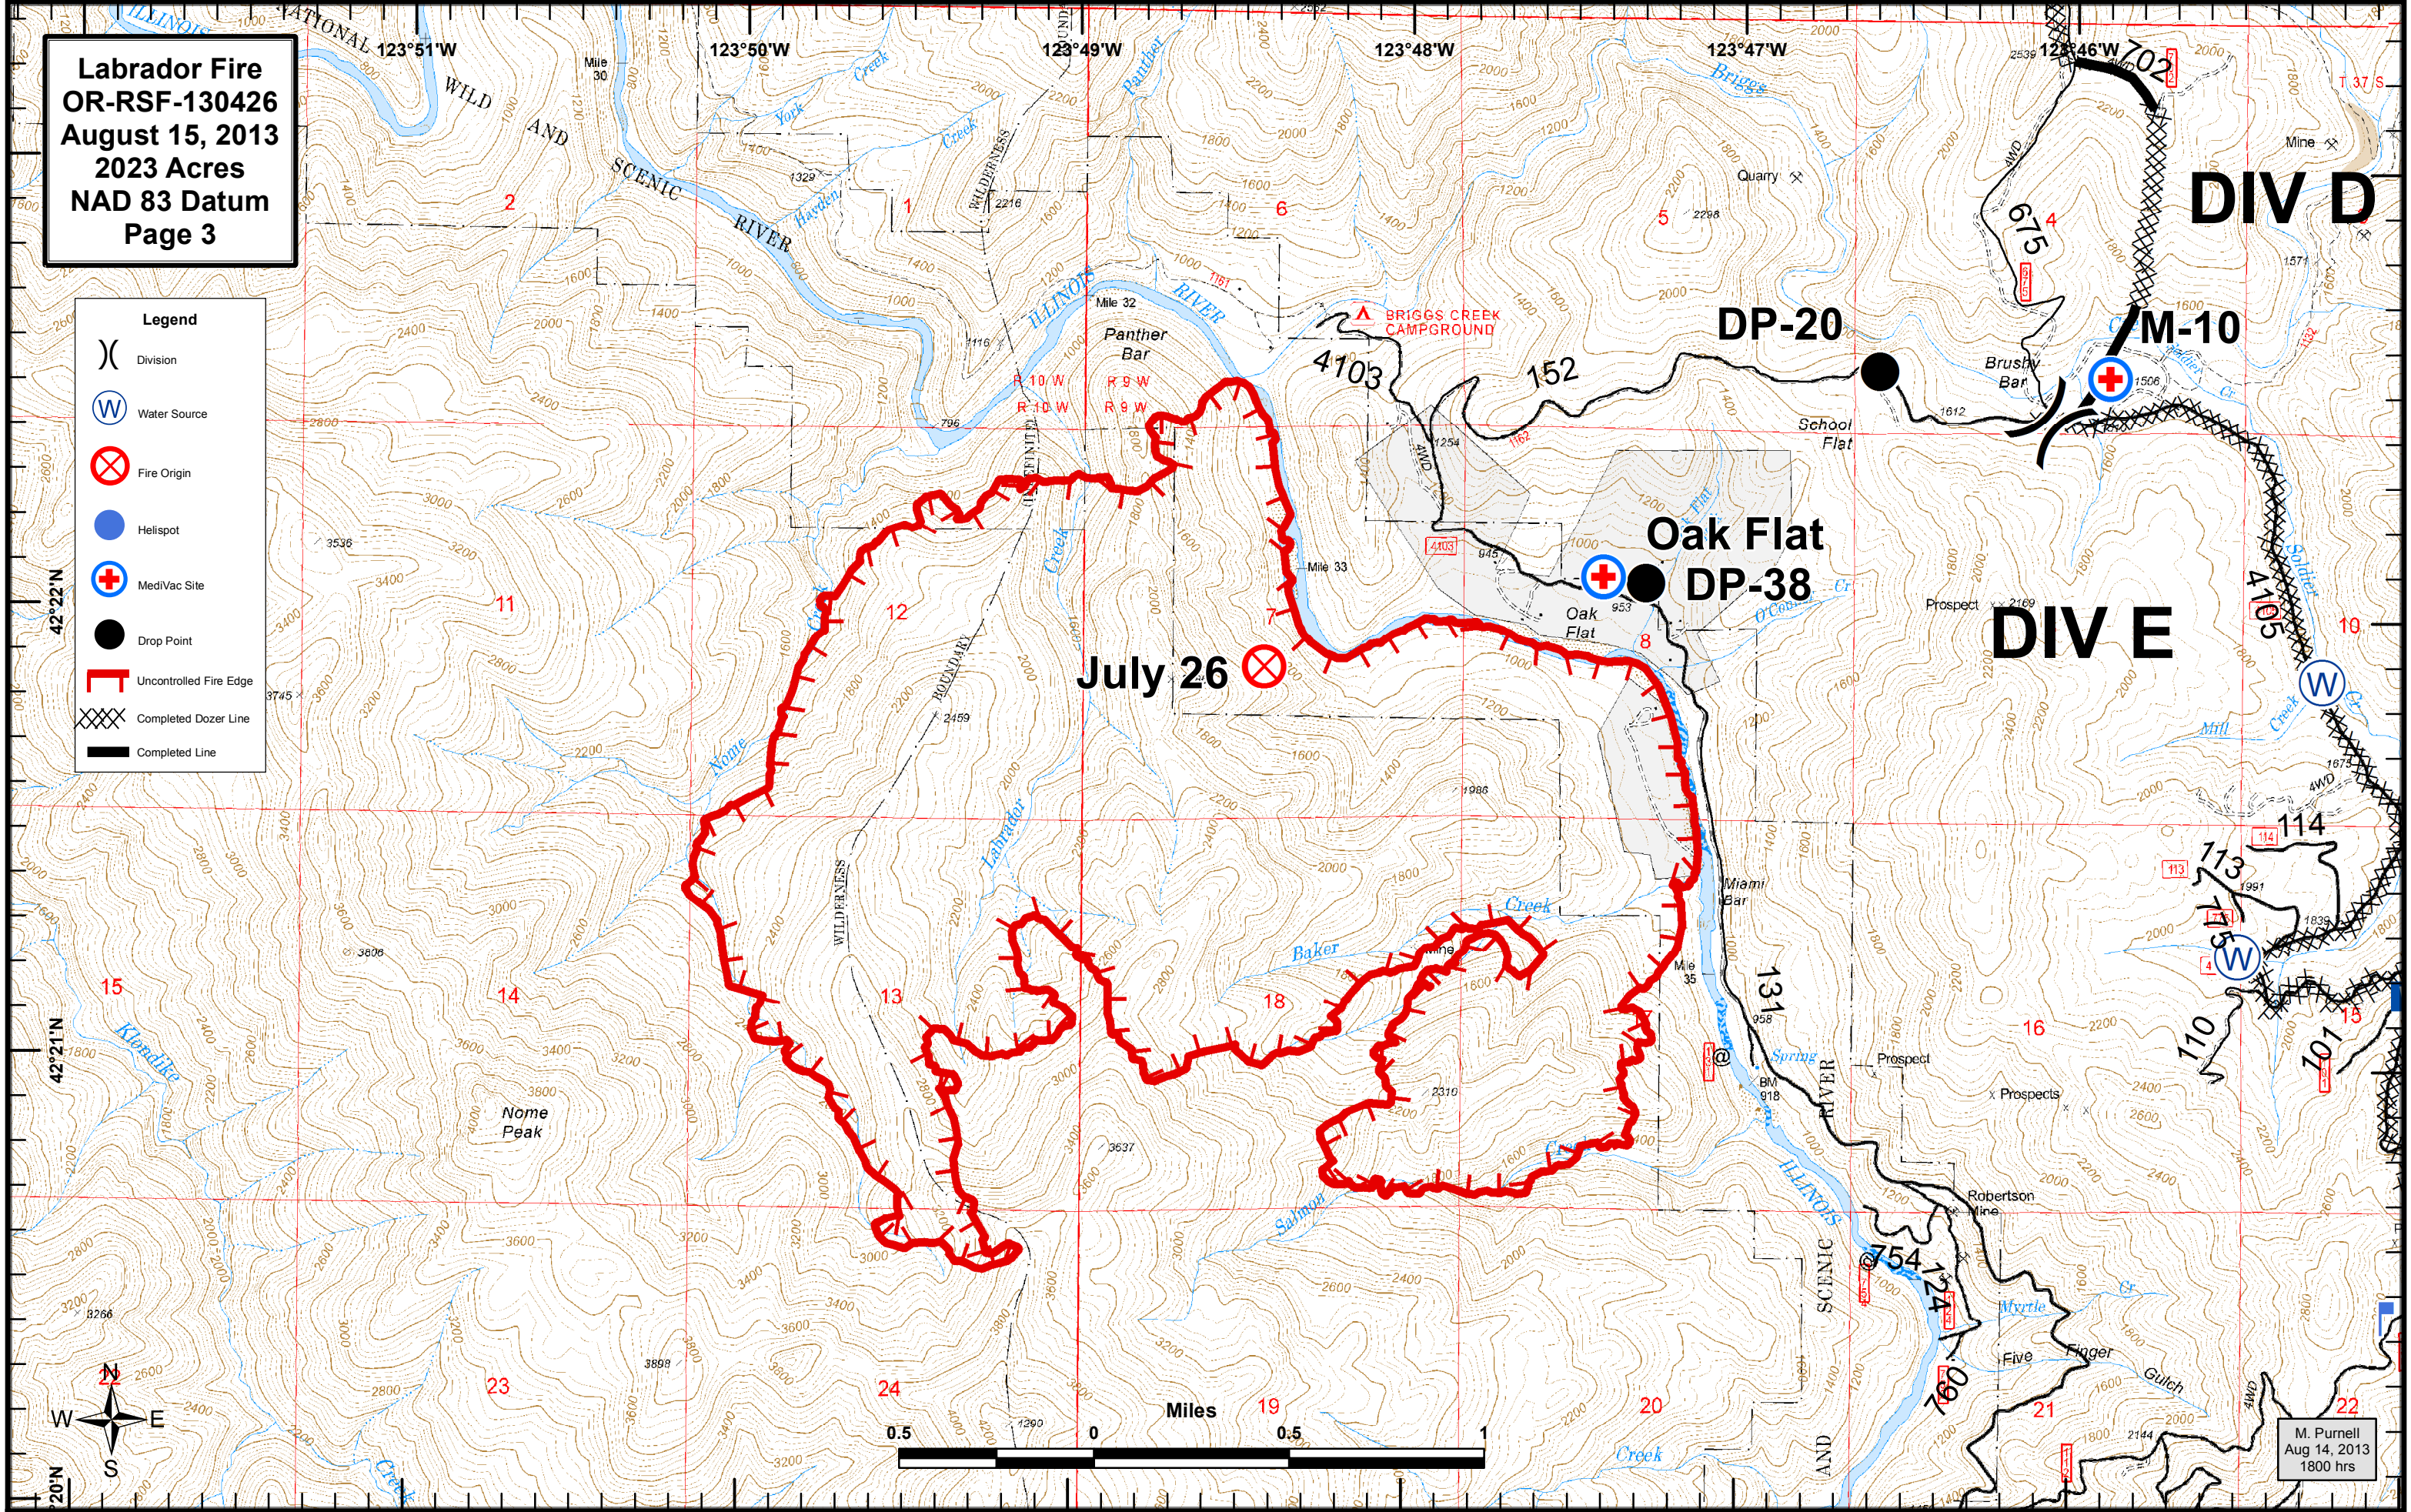

Div D

DP-13

M. Purnell
 Aug 14, 2013
 1800 hrs

SKIYOU

Labrador Fire
OR-RSF-130426
August 15, 2013
2023 Acres
NAD 83 Datum
Page 2

- Legend**
- (X) Division
 - (W) Water Source
 - (X) Fire Origin
 - (●) Helispot
 - (+) MediVac Site
 - (●) Drop Point
 - (X) Completed Dozer Line
 - (—) Completed Line

M. Purnell
Aug 14, 2013
1800 hrs

Labrador Fire
OR-RSF-130426
August 15, 2013
2023 Acres
NAD 83 Datum
Page 3

Legend

- (X) Division
- (W) Water Source
- (X) Fire Origin
- (●) Helispot
- (+) MediVac Site
- (●) Drop Point
- (┌) Uncontrolled Fire Edge
- (X) Completed Dozer Line
- (—) Completed Line

July 26 (X)

DIV D

DIV E

M. Purnell
Aug 14, 2013
1800 hrs

Labrador Fire
OR-RSF-130426
August 15, 2013
2023 Acres
NAD 83 Datum
Page 4

Legend

- (X) Division
- (W) Water Source
- (X) Fire Origin
- (●) Helispot
- (+) MediVac Site
- (●) Drop Point
- (XXX) Completed Dozer Line
- (—) Completed Line

DP-37

WX

M. Purnell
Aug 14, 2013
1800 hrs

Labrador Fire
OR-RSF-130426
August 15, 2013
2023 Acres
NAD 83 Datum
Page 6

Legend

- (X) Division
- (W) Water Source
- (X) Fire Origin
- (●) Helispot
- (+) MediVac Site
- (●) Drop Point
- (XXX) Completed Dozer Line
- (—) Completed Line