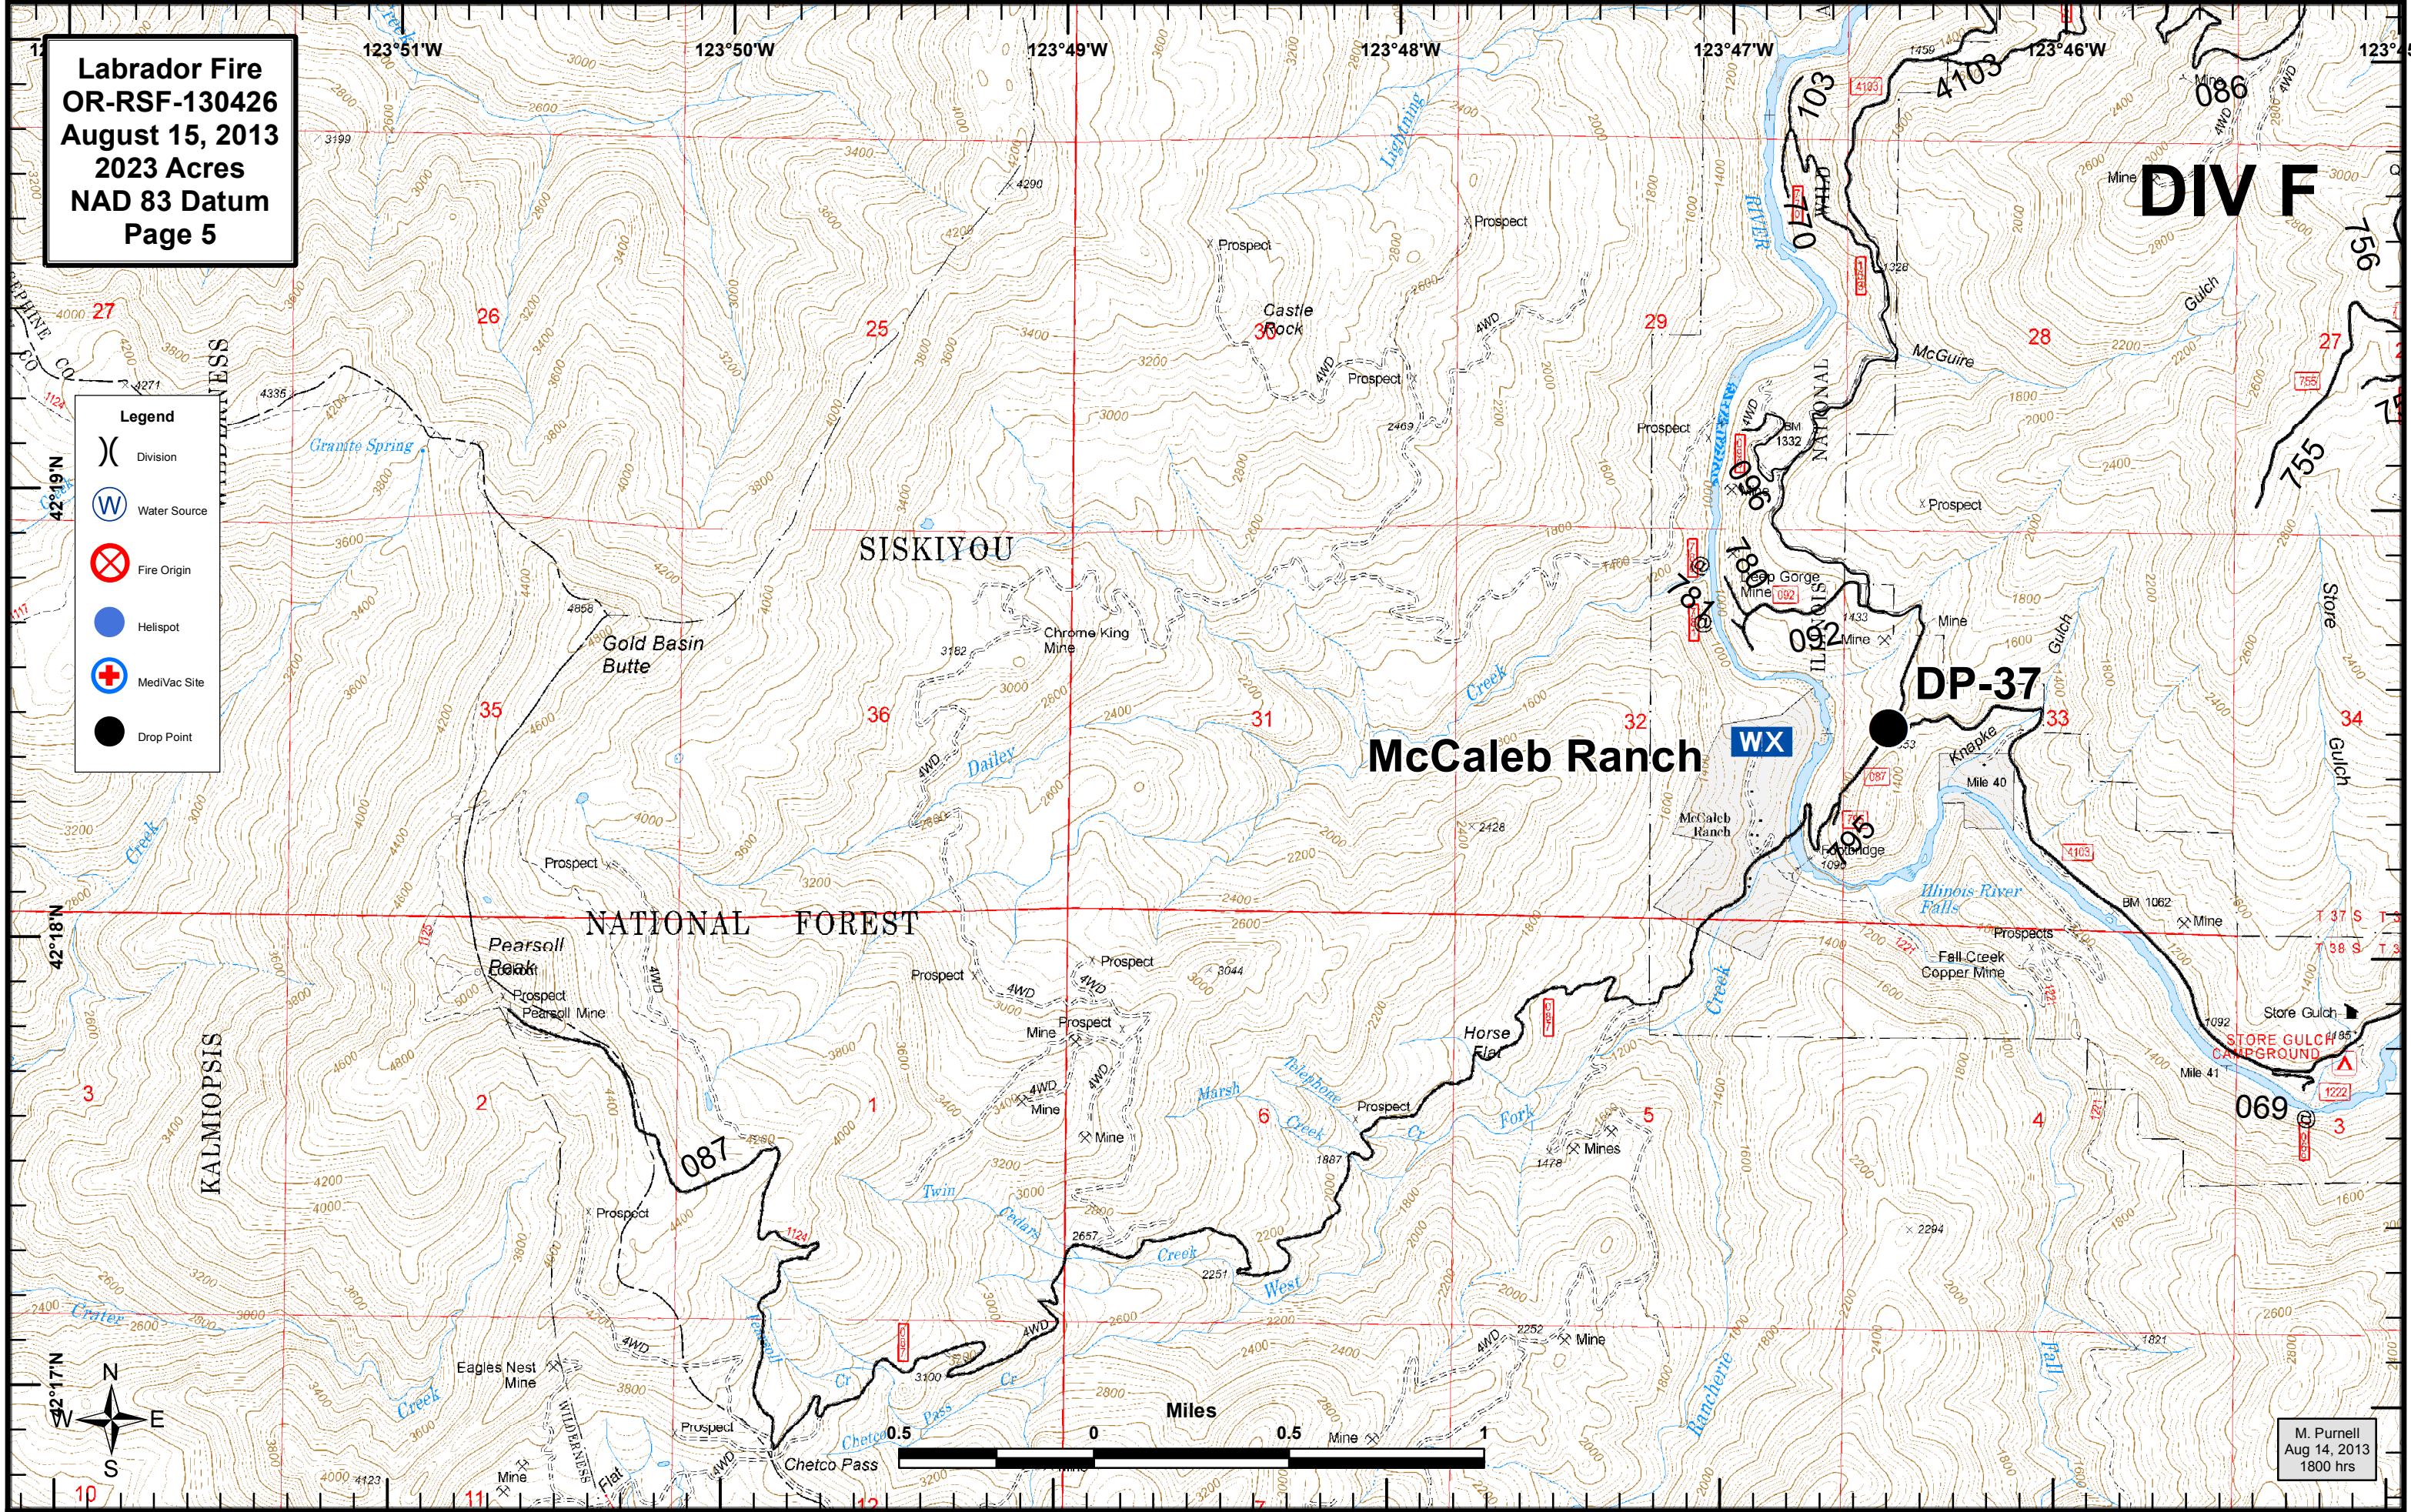

Labrador Fire
OR-RSF-130426
August 15, 2013
2023 Acres
NAD 83 Datum
Page 5

Legend

- (X) Division
- (W) Water Source
- (X) Fire Origin
- (●) Helispot
- (+) Med/Vac Site
- (●) Drop Point

DIV F

McCaleb Ranch

DP-37

WX

M. Purnell
Aug 14, 2013
1800 hrs