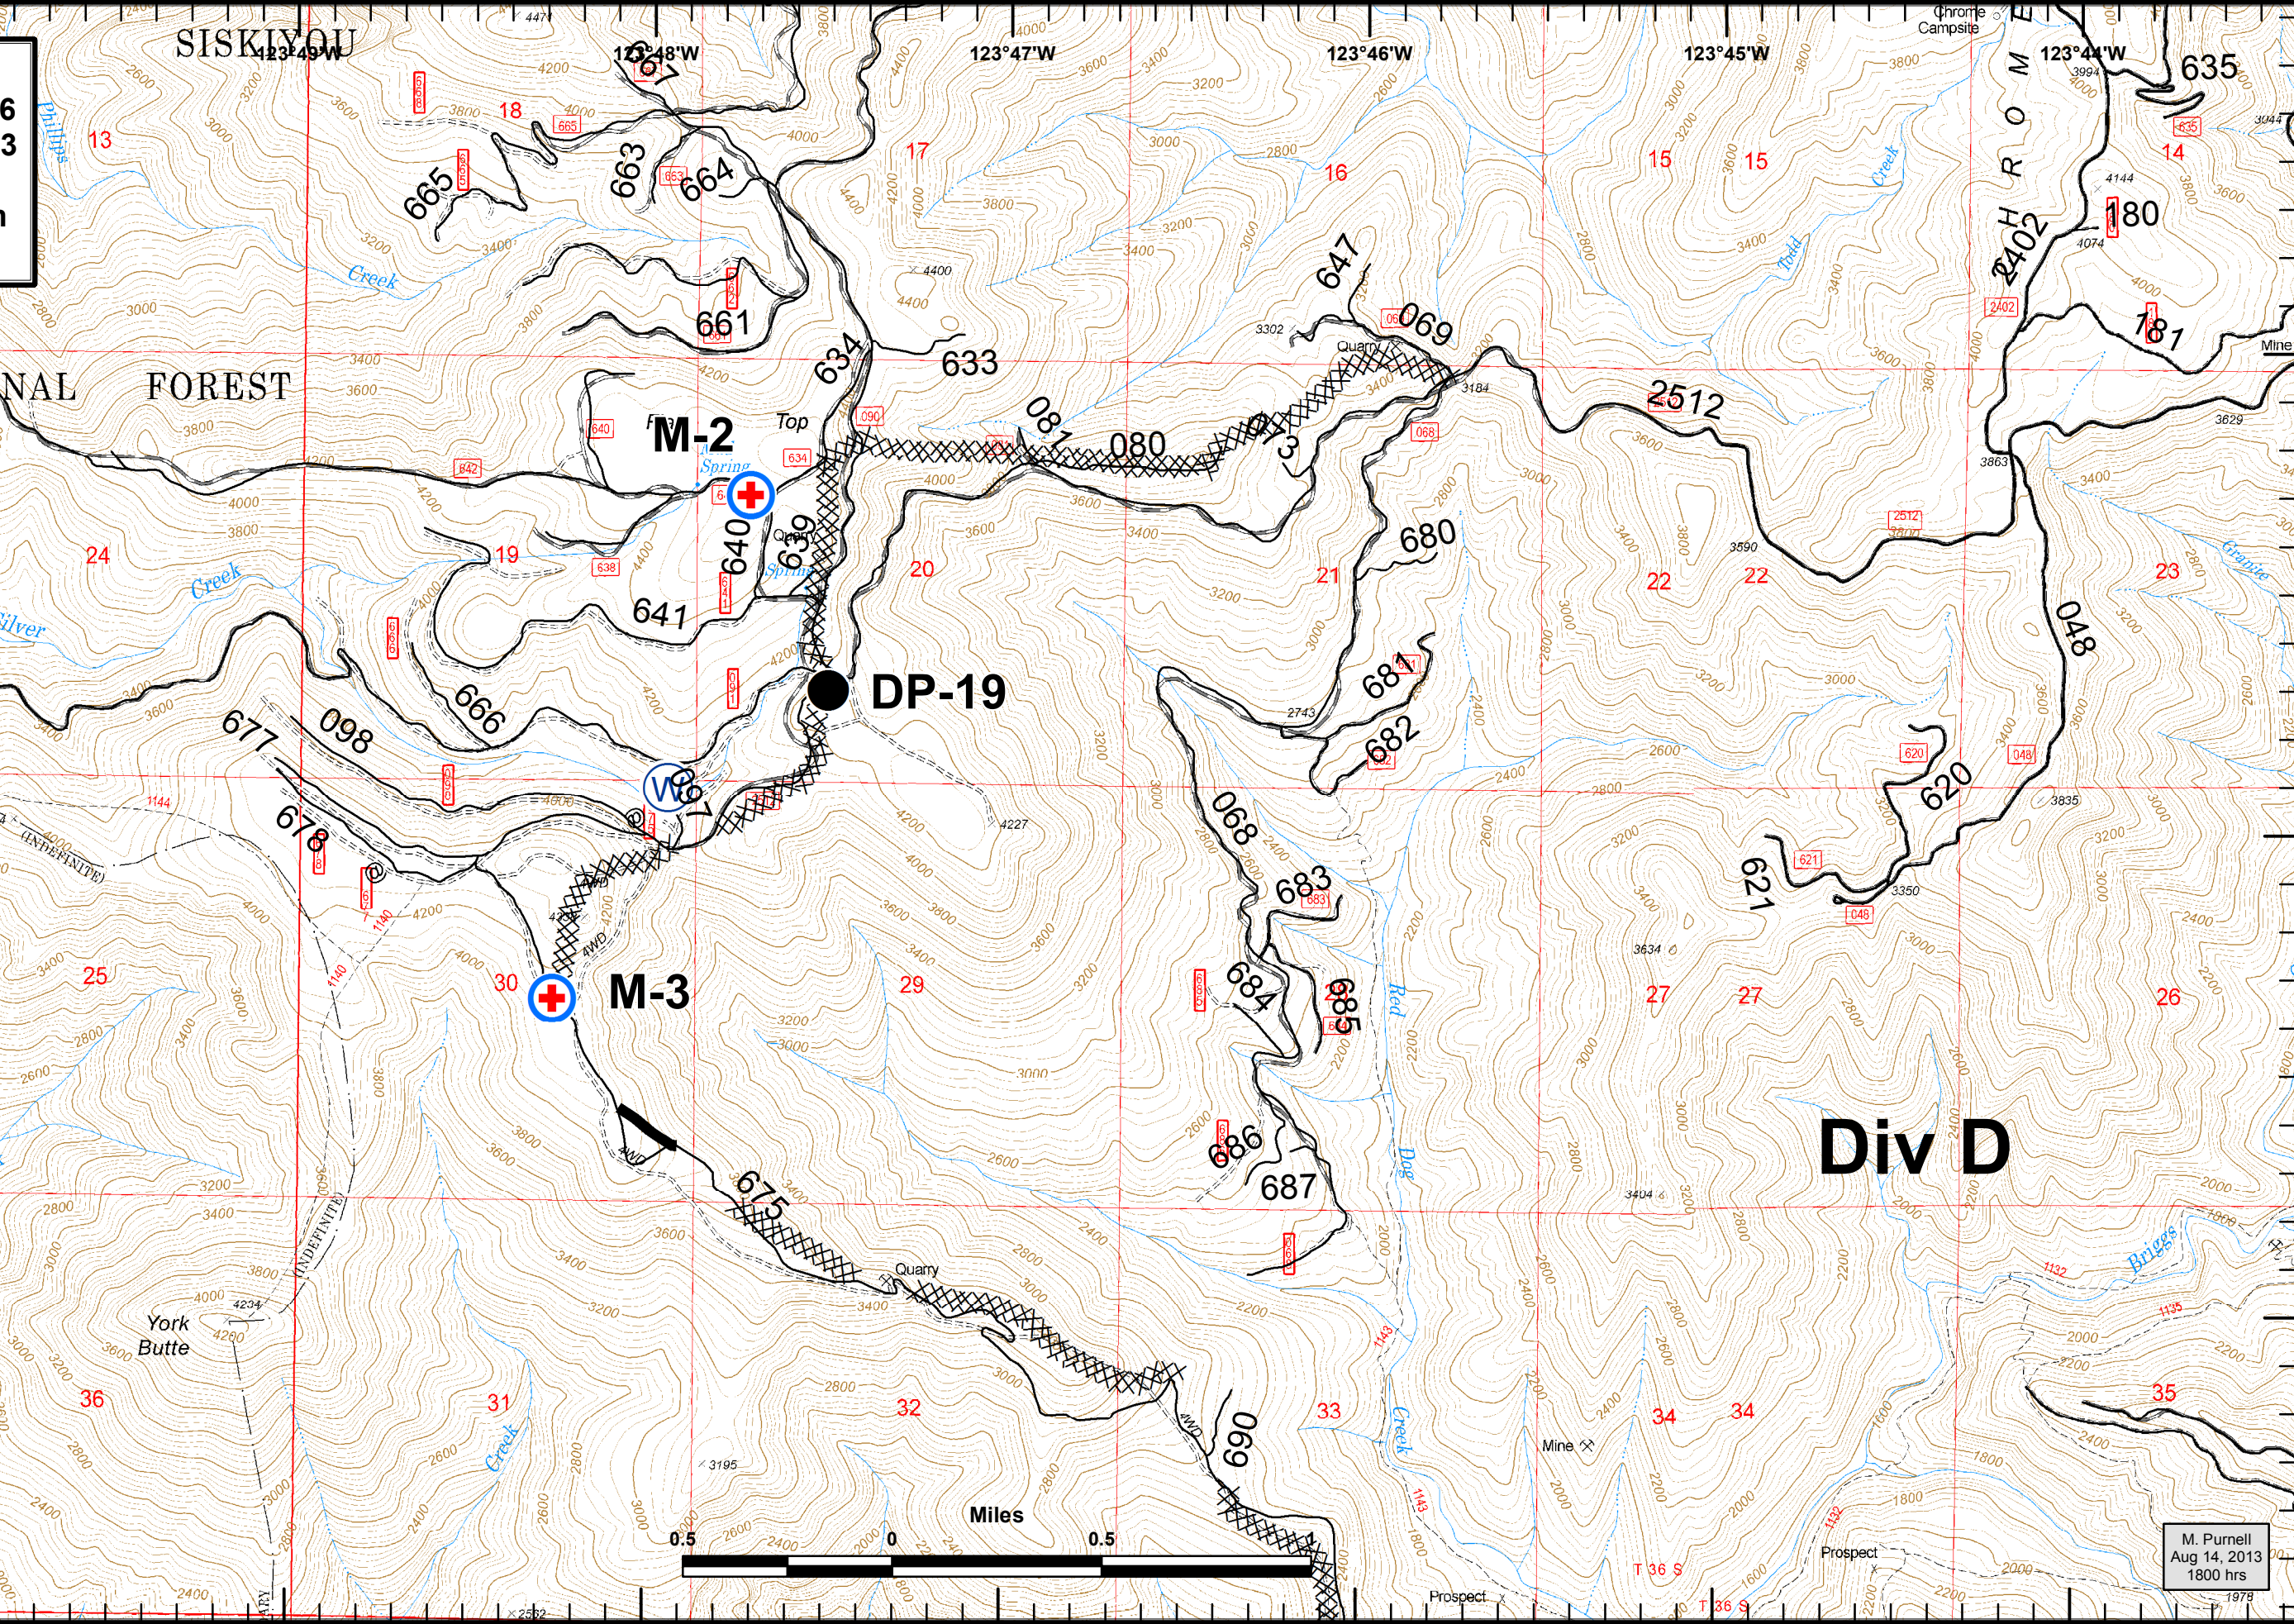

Page 6

DP-35

DP-26

Labrador Fire
OR-RSF-130426
August 15, 2013
2023 Acres
NAD 83 Datum
Page 1

- Legend**
- (X) Division
 - (W) Water Source
 - (X) Fire Origin
 - (●) Helispot
 - (+) MediVac Site
 - (●) Drop Point

Div D

DP-13

M. Purnell
 Aug 14, 2013
 1800 hrs

SKIYOU

Labrador Fire
OR-RSF-130426
August 15, 2013
2023 Acres
NAD 83 Datum
Page 2

- Legend**
- (X) Division
 - (W) Water Source
 - (X) Fire Origin
 - (●) Helispot
 - (+) MediVac Site
 - (●) Drop Point
 - (X) Completed Dozer Line
 - (—) Completed Line

M. Purnell
Aug 14, 2013
1800 hrs

Labrador Fire
OR-RSF-130426
August 15, 2013
2023 Acres
NAD 83 Datum
Page 3

Legend

- (X) Division
- (W) Water Source
- (X) Fire Origin
- (●) Helispot
- (+) MediVac Site
- (●) Drop Point
- (┌) Uncontrolled Fire Edge
- (X) Completed Dozer Line
- (—) Completed Line

July 26 (X)

DIV D

DIV E

M. Purnell
Aug 14, 2013
1800 hrs

Labrador Fire
OR-RSF-130426
August 15, 2013
2023 Acres
NAD 83 Datum
Page 4

Legend

- (X) Division
- (W) Water Source
- (X) Fire Origin
- (●) Helispot
- (+) MediVac Site
- (●) Drop Point
- (XXX) Completed Dozer Line
- (—) Completed Line