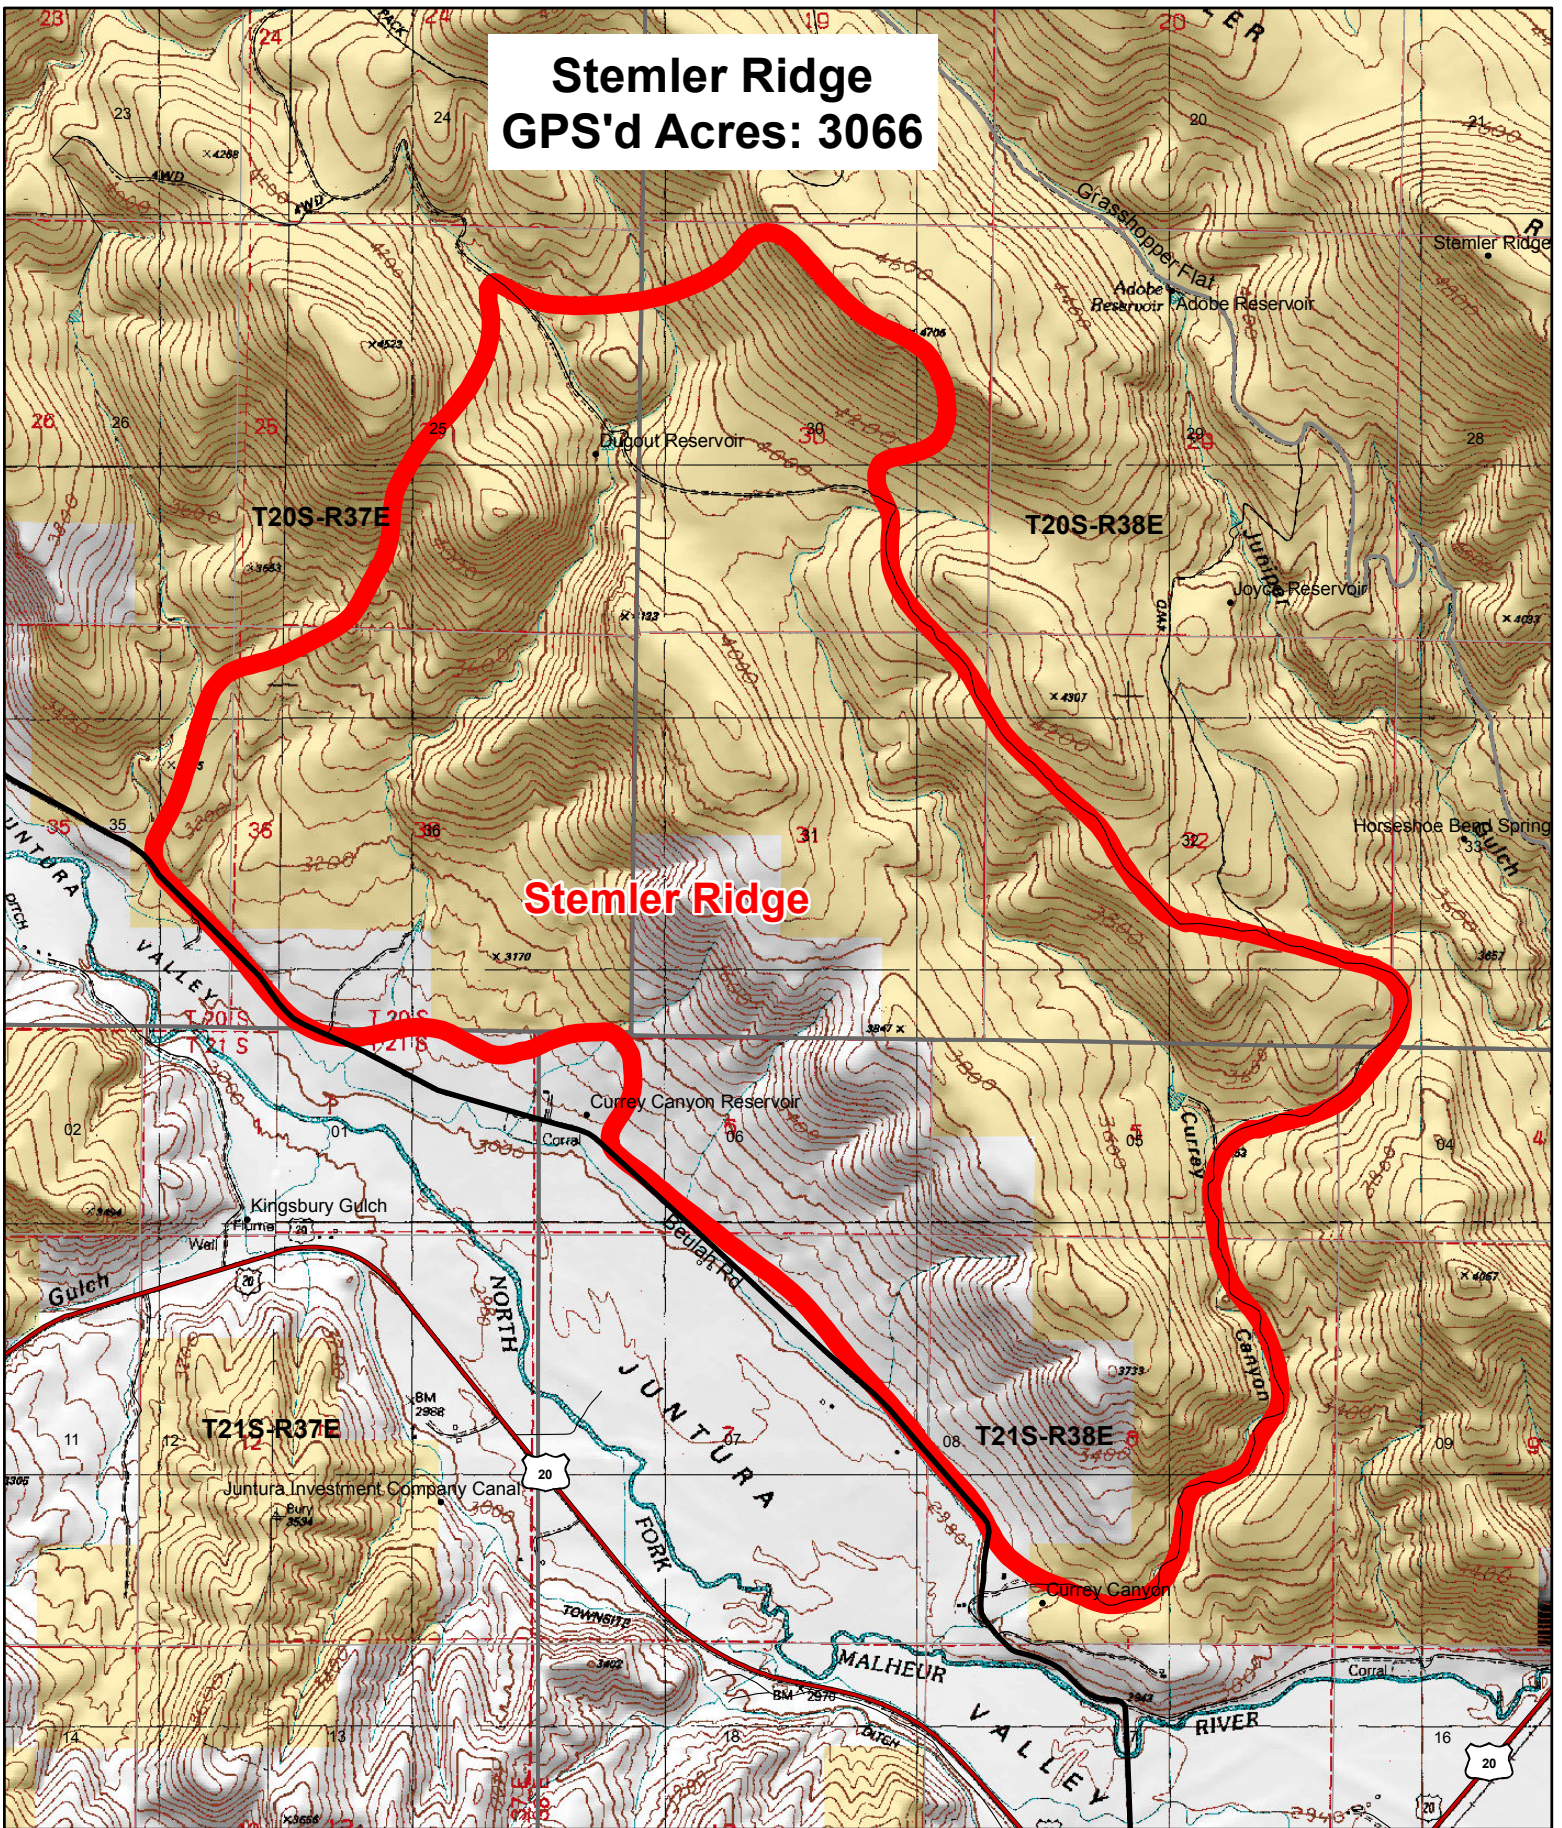

Stemler Ridge GPS'd Acres: 3066

1. **Legend**
2. █ Fire History
   - █ County route
   - █ Bureau of Land Management
   - █ State Lands
   - █ Forest Service
   - --- Private road (no symbol)
   - --- Not Known
   - Areas of Critical Environmental Concern
   - Wilderness Study Area

- Bureau of Land Management
- Private
- State Lands