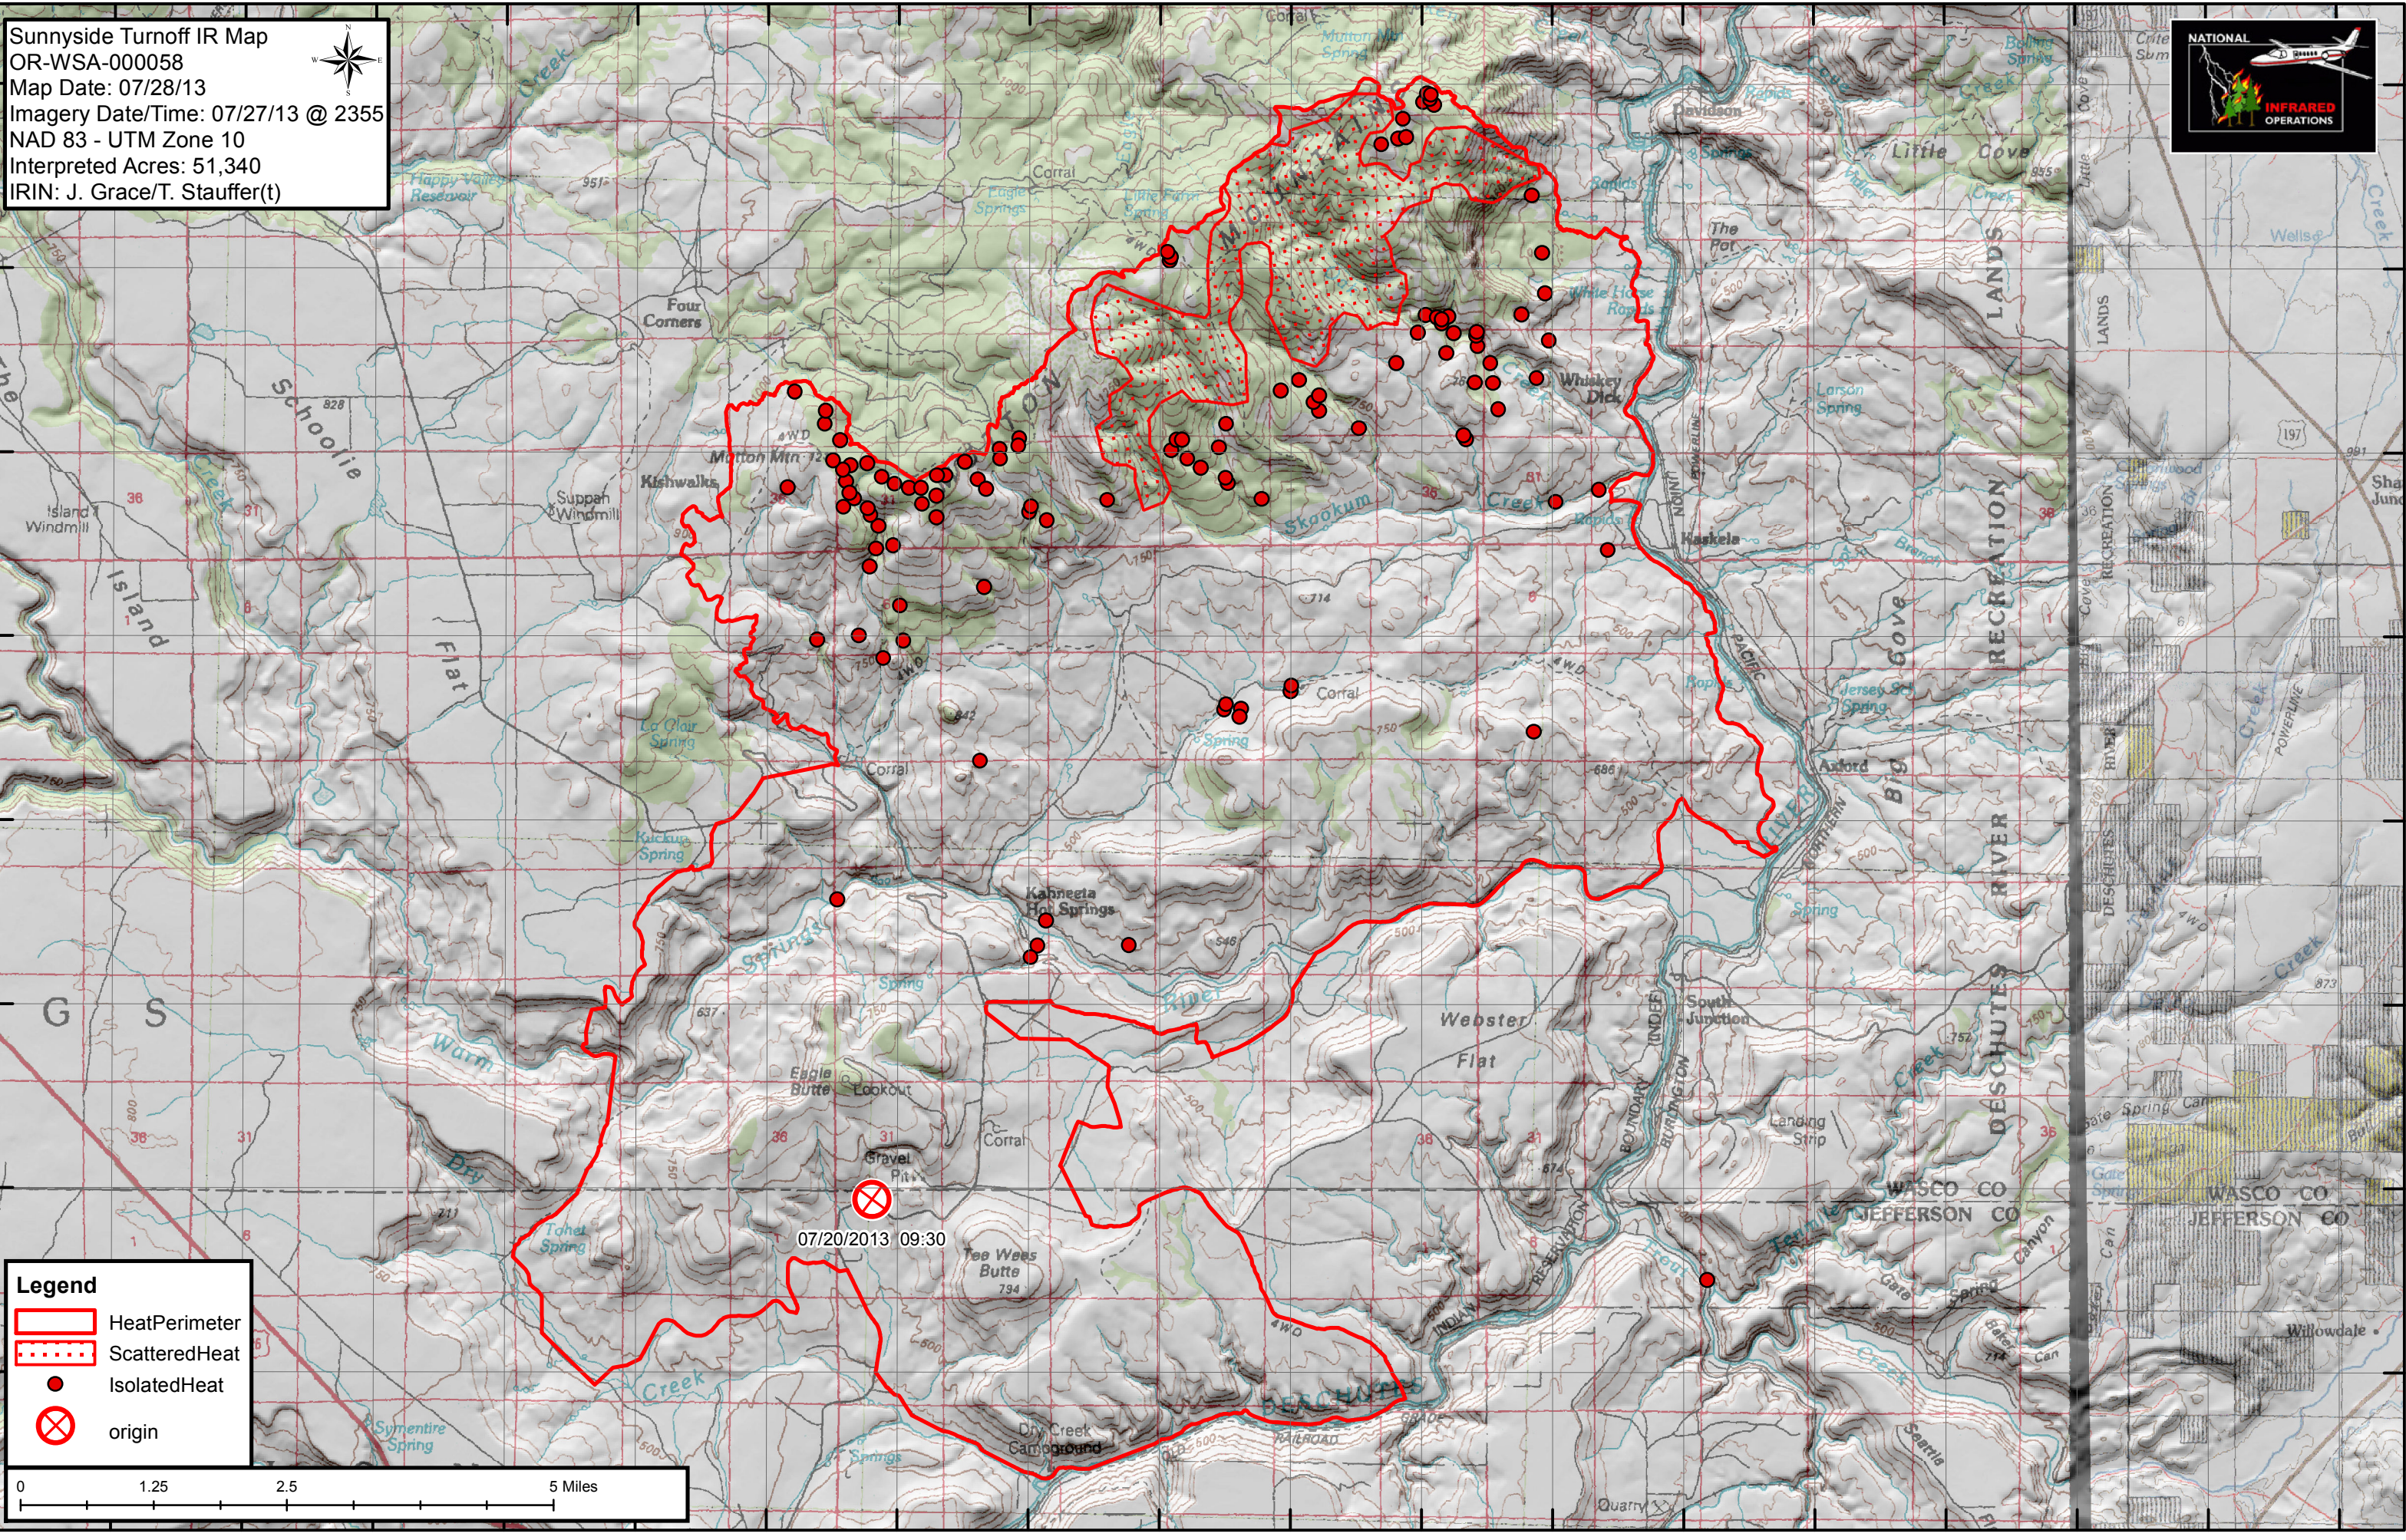

Sunnyside Turnoff IR Map  
 OR-WSA-000058  
 Map Date: 07/28/13  
 Imagery Date/Time: 07/27/13 @ 2355  
 NAD 83 - UTM Zone 10  
 Interpreted Acres: 51,340  
 IRIN: J. Grace/T. Stauffer(t)

**Legend**

- HeatPerimeter
- ScatteredHeat
- IsolatedHeat
- X origin

121°22'30"W 121°21'0"W 121°19'30"W 121°18'0"W 121°16'30"W 121°15'0"W 121°13'30"W 121°12'0"W 121°10'30"W 121°9'0"W 121°7'30"W 121°6'0"W 121°4'30"W 121°3'0"W 121°1'30"W 121°0'0"W 120°58'30"W 120°57'0"W