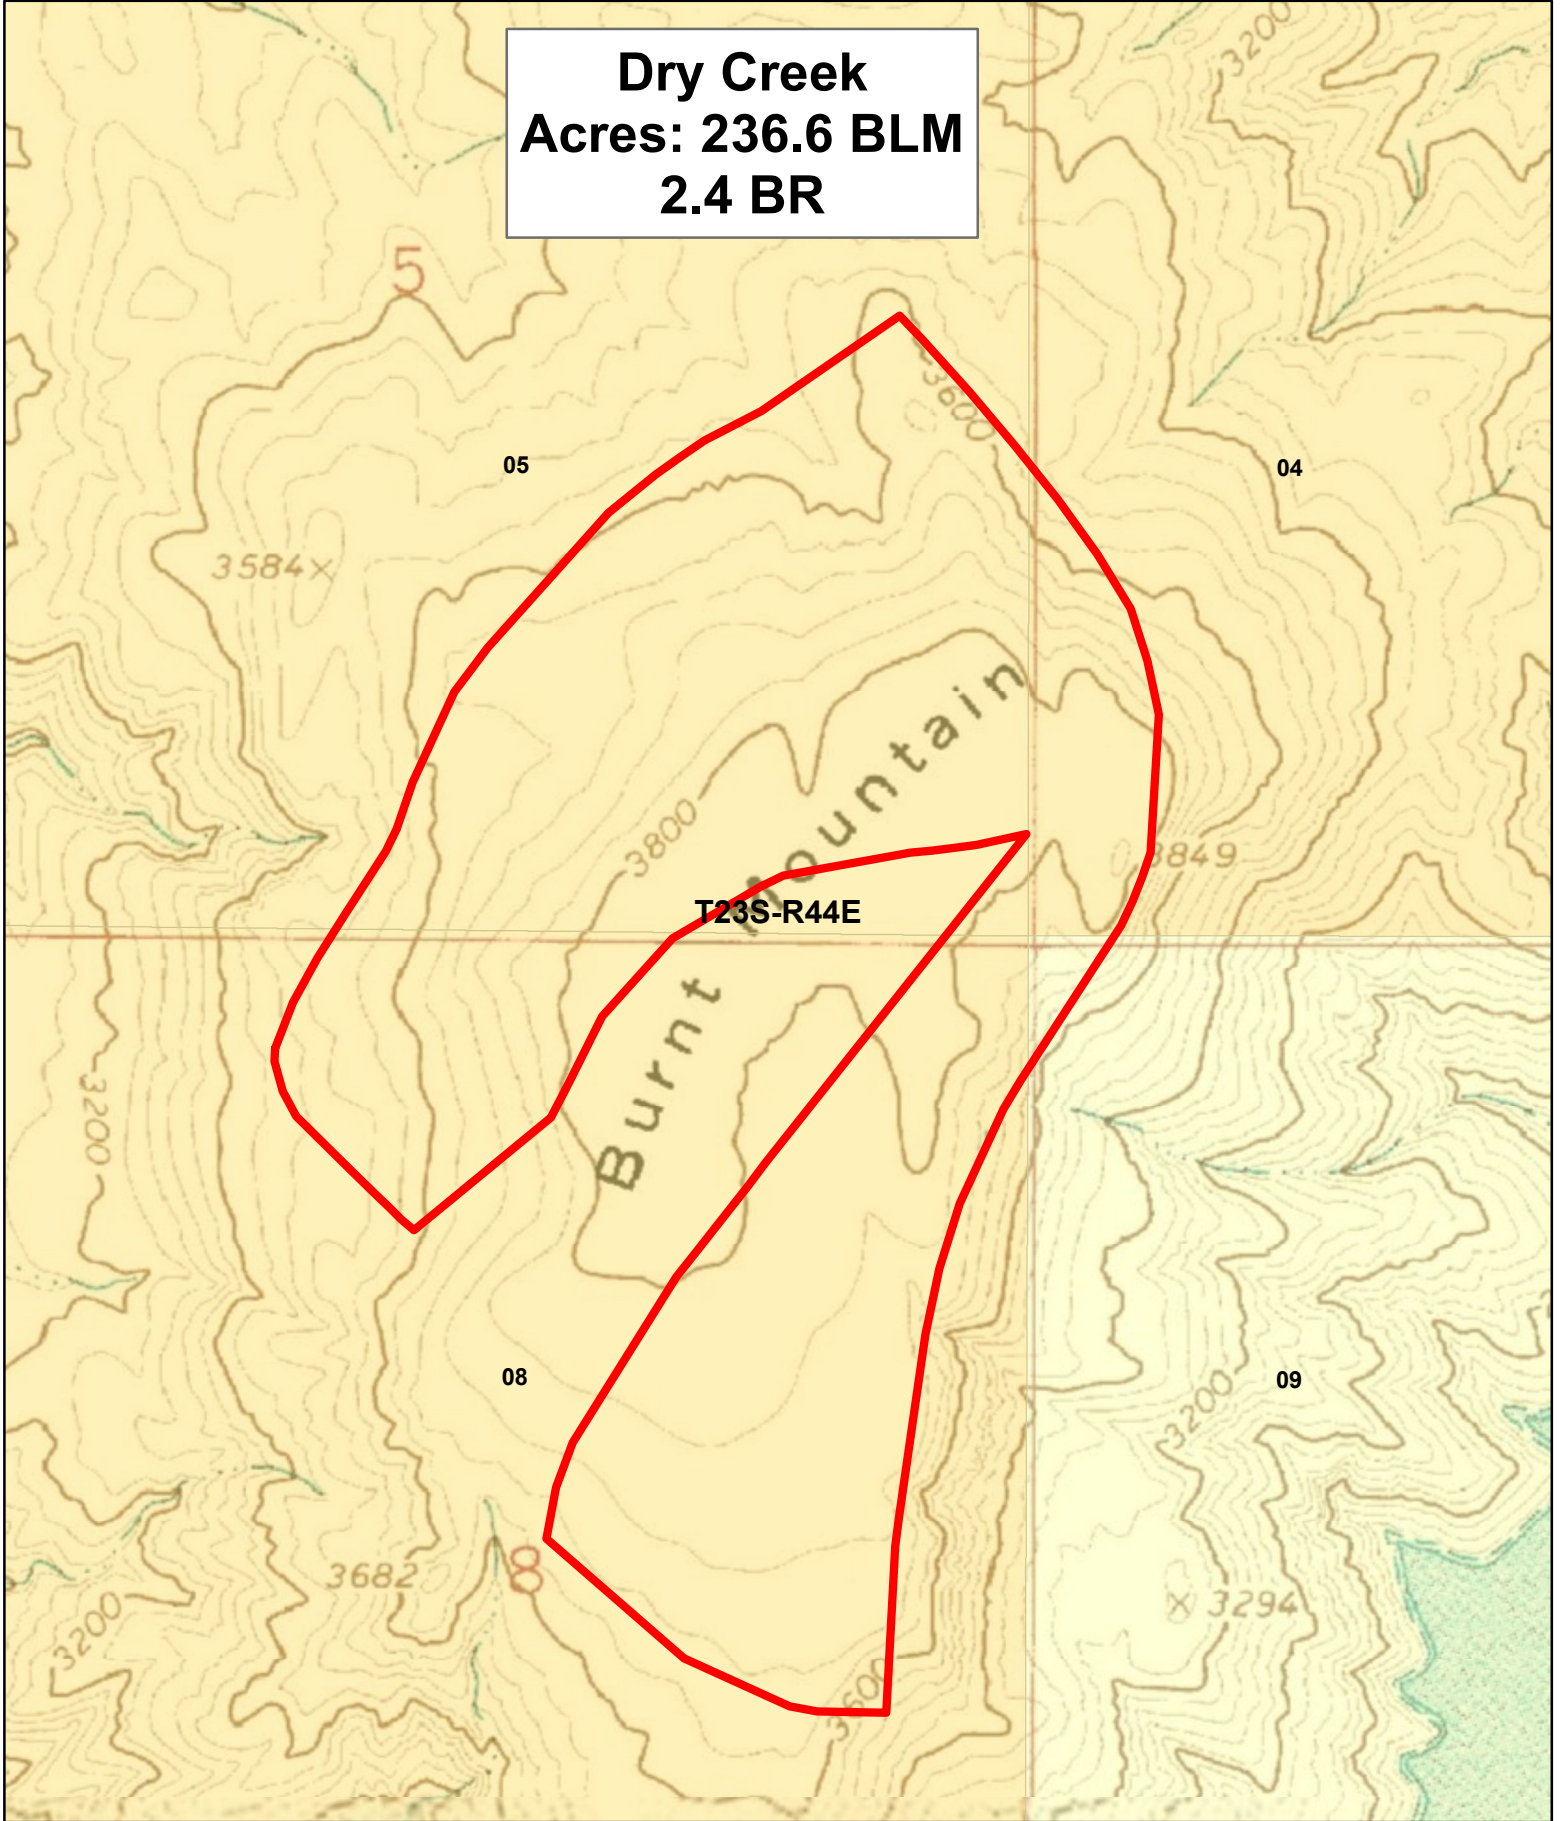

Dry Creek
Acres: 236.6 BLM
2.4 BR

1. Legend
2. Dry Creek
   - Bureau of Land Management
   - Bureau of Reclamation