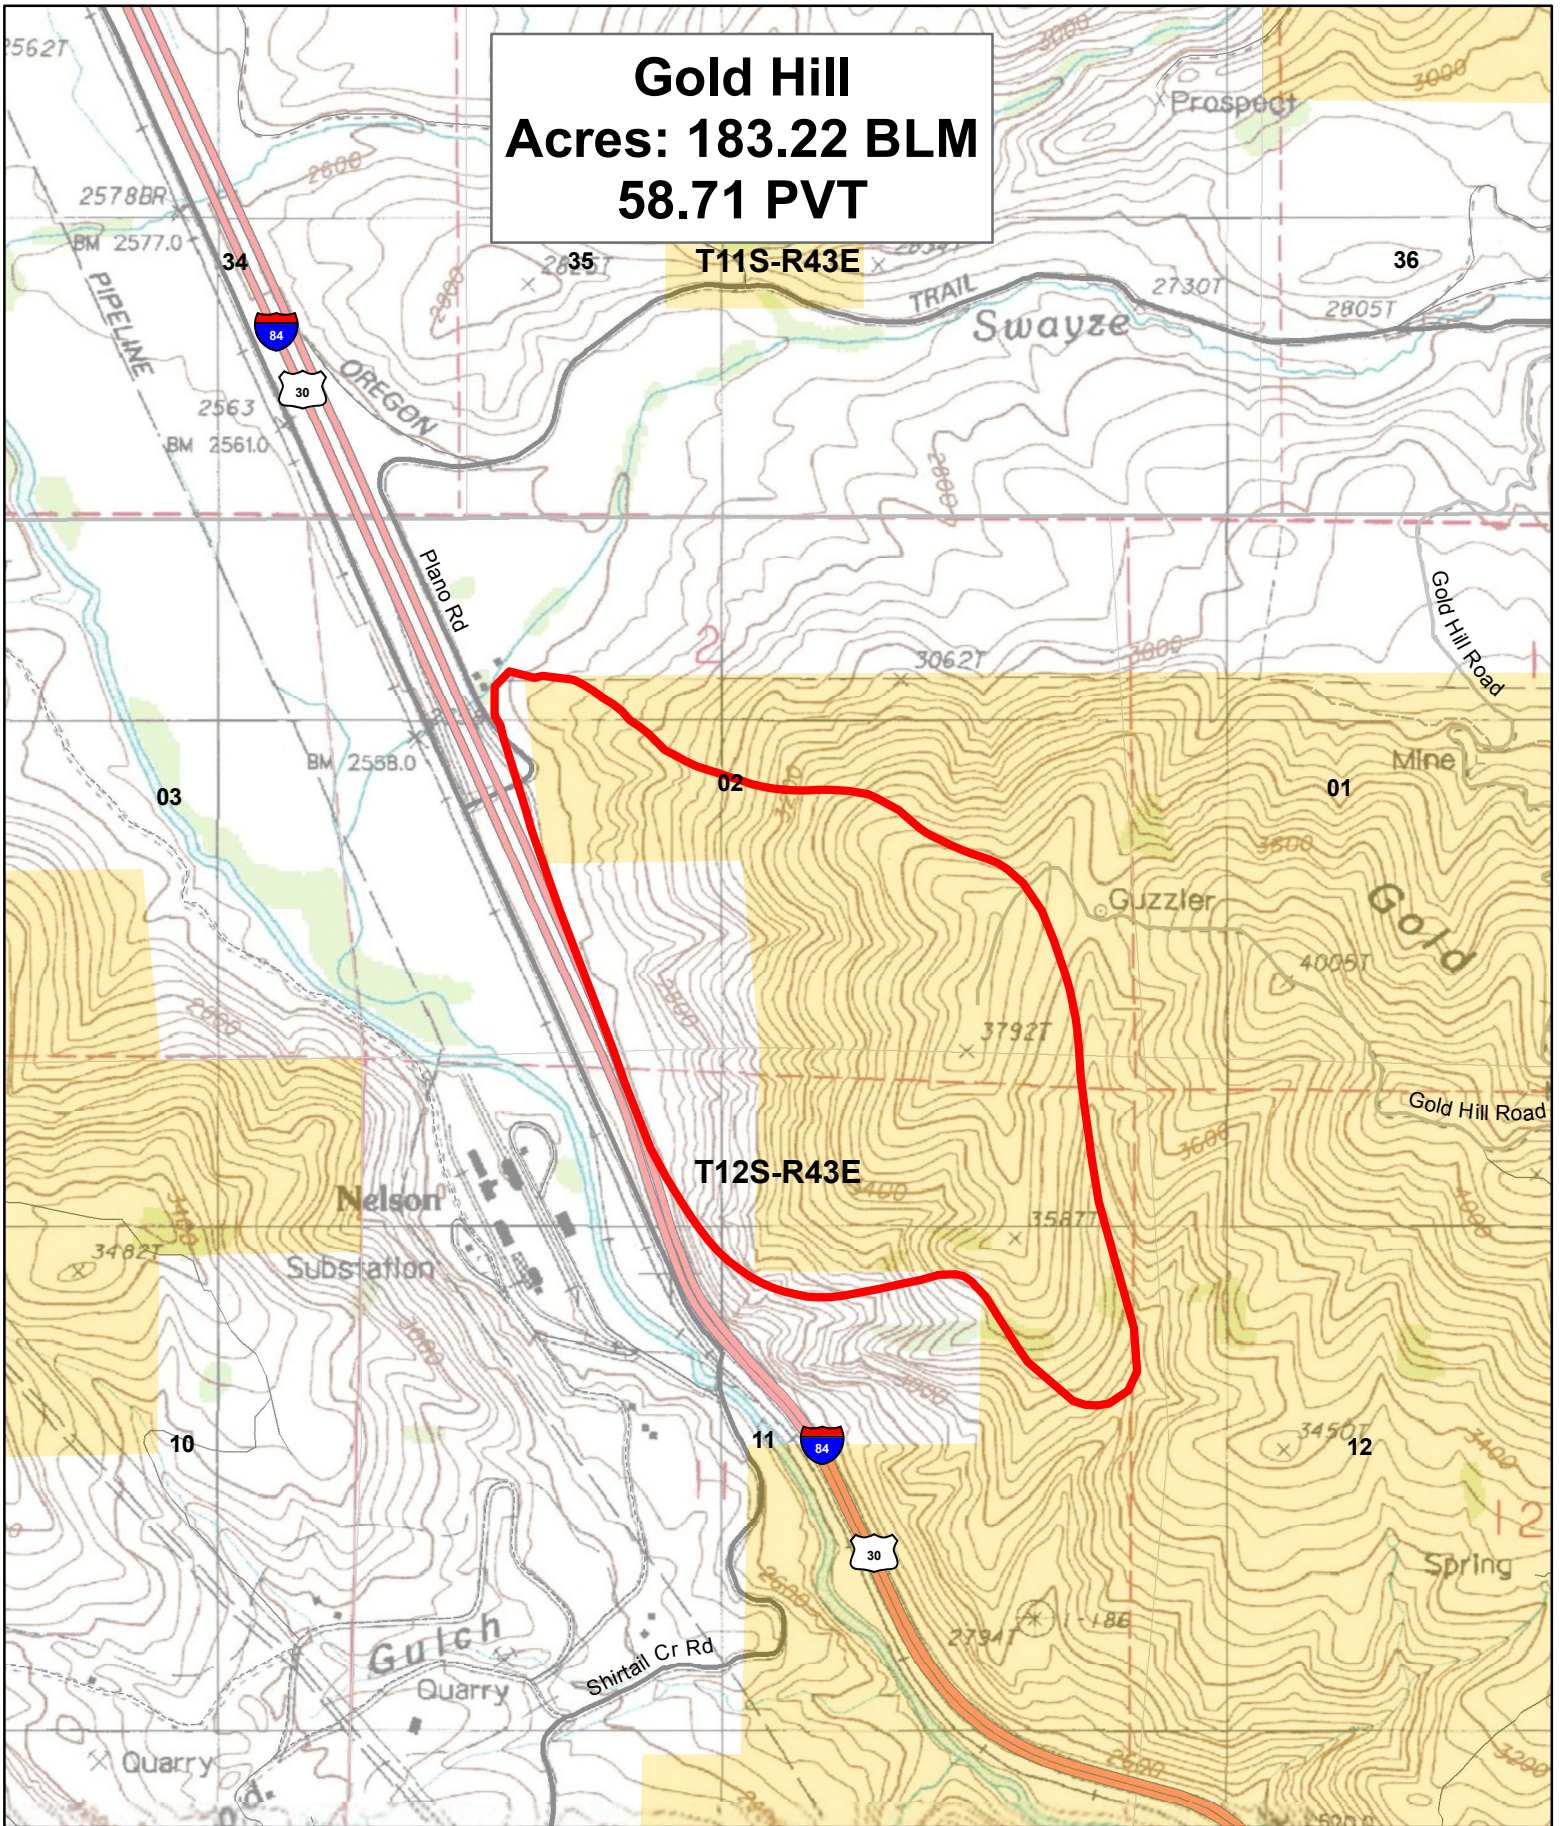

Gold Hill

Acres: 183.22 BLM
58.71 PVT

1. **Legend**
2. Gold Hill
   - Bureau of Land Management
   - Bureau of Reclamation
   - Bureau of Indian Affairs
   - Other Federal
   - U.S. Forest Service
   - Private
   - State Lands
   - Corps of Engineers
   - U.S. Fish and Wildlife Service
   - National Park Service
   - WATER