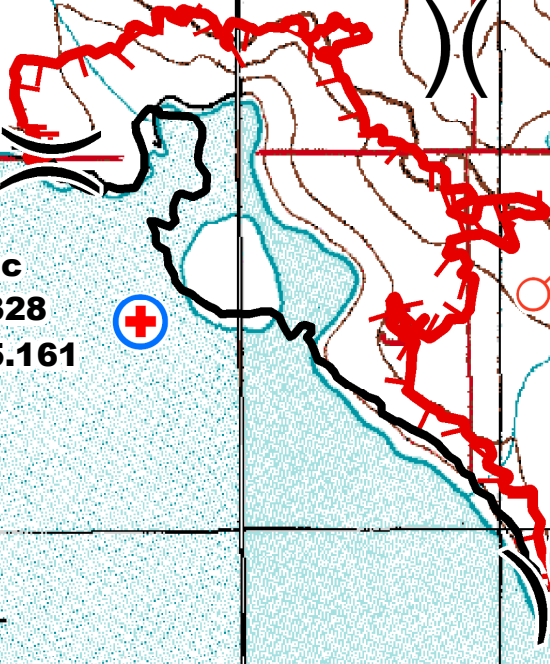

Launch Fire

OR-FWF-140326

7/31/14 0600

32

32

6026 T33

Div A

Ho

Lilly
Por

Medivac

42 28.328

-122 15.161

T35 S
T36 S

Badger
Lake

60587

Woodr
Lake

Div Z

5 744-T
LAKE

5

Fourm

5744T

0.5

0.25

0 Miles

Fire was GPS'd and burned in driftwood at the highwater mark. Topo reflects a lake that is full.