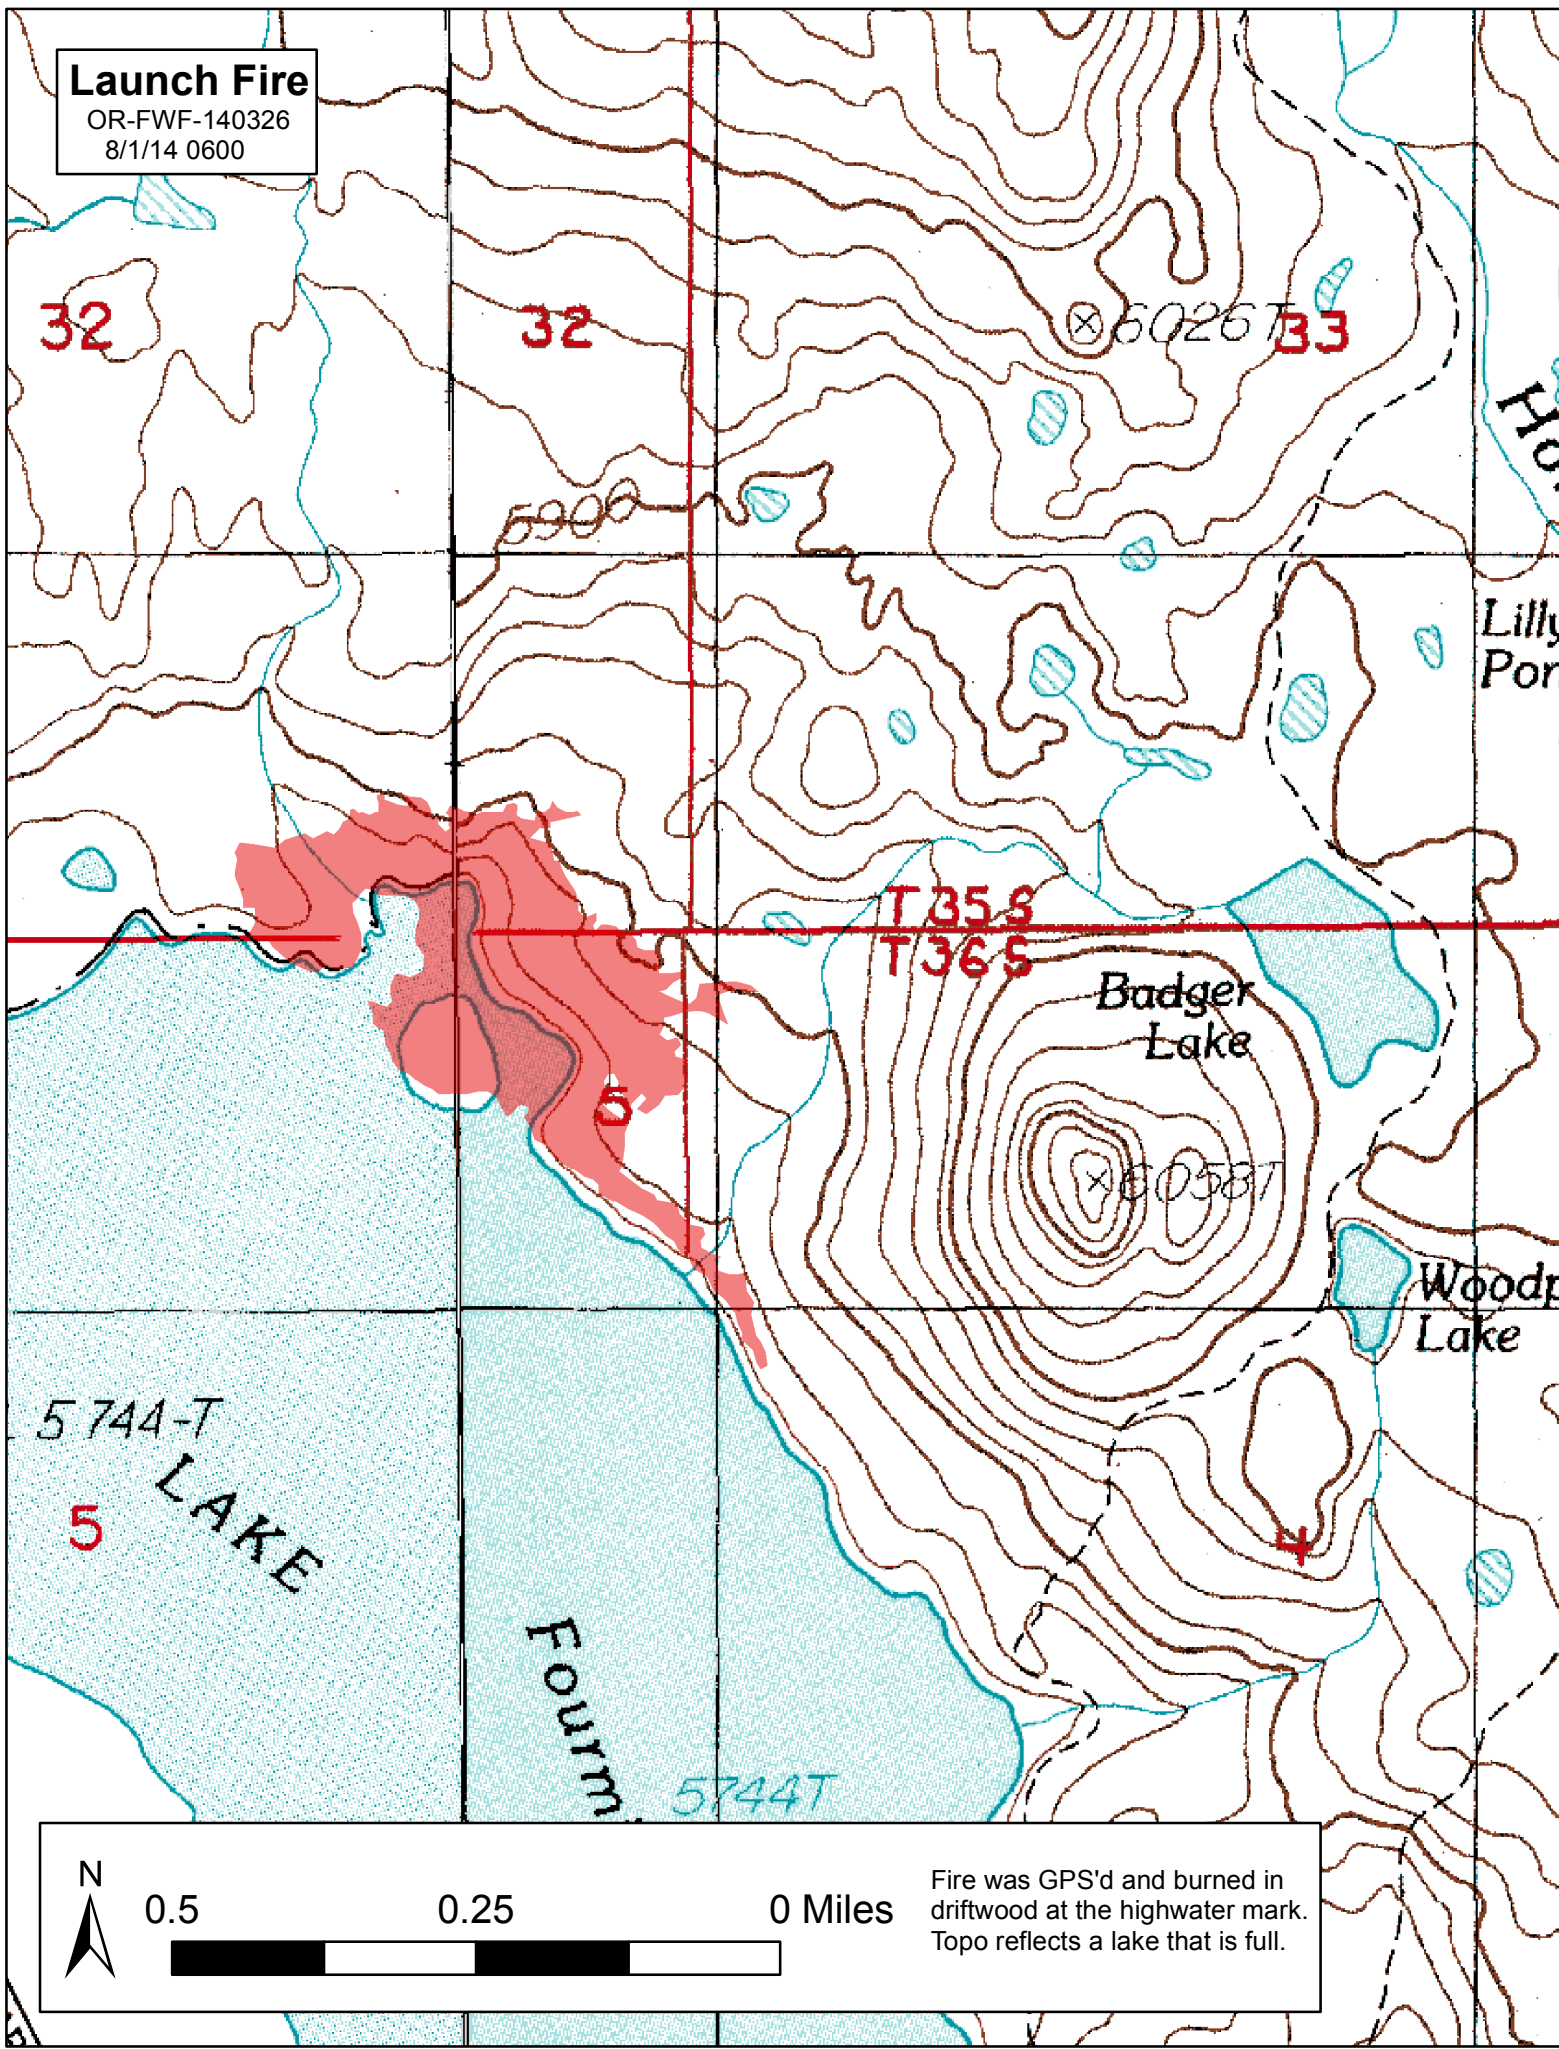

Launch Fire

OR-FWF-140326

8/1/14 0600

5744-T
LAKE

Badger
Lake

Woodruff
Lake

Fourm

5744T

0.5 0.25 0 Miles

Fire was GPS'd and burned in driftwood at the highwater mark. Topo reflects a lake that is full.