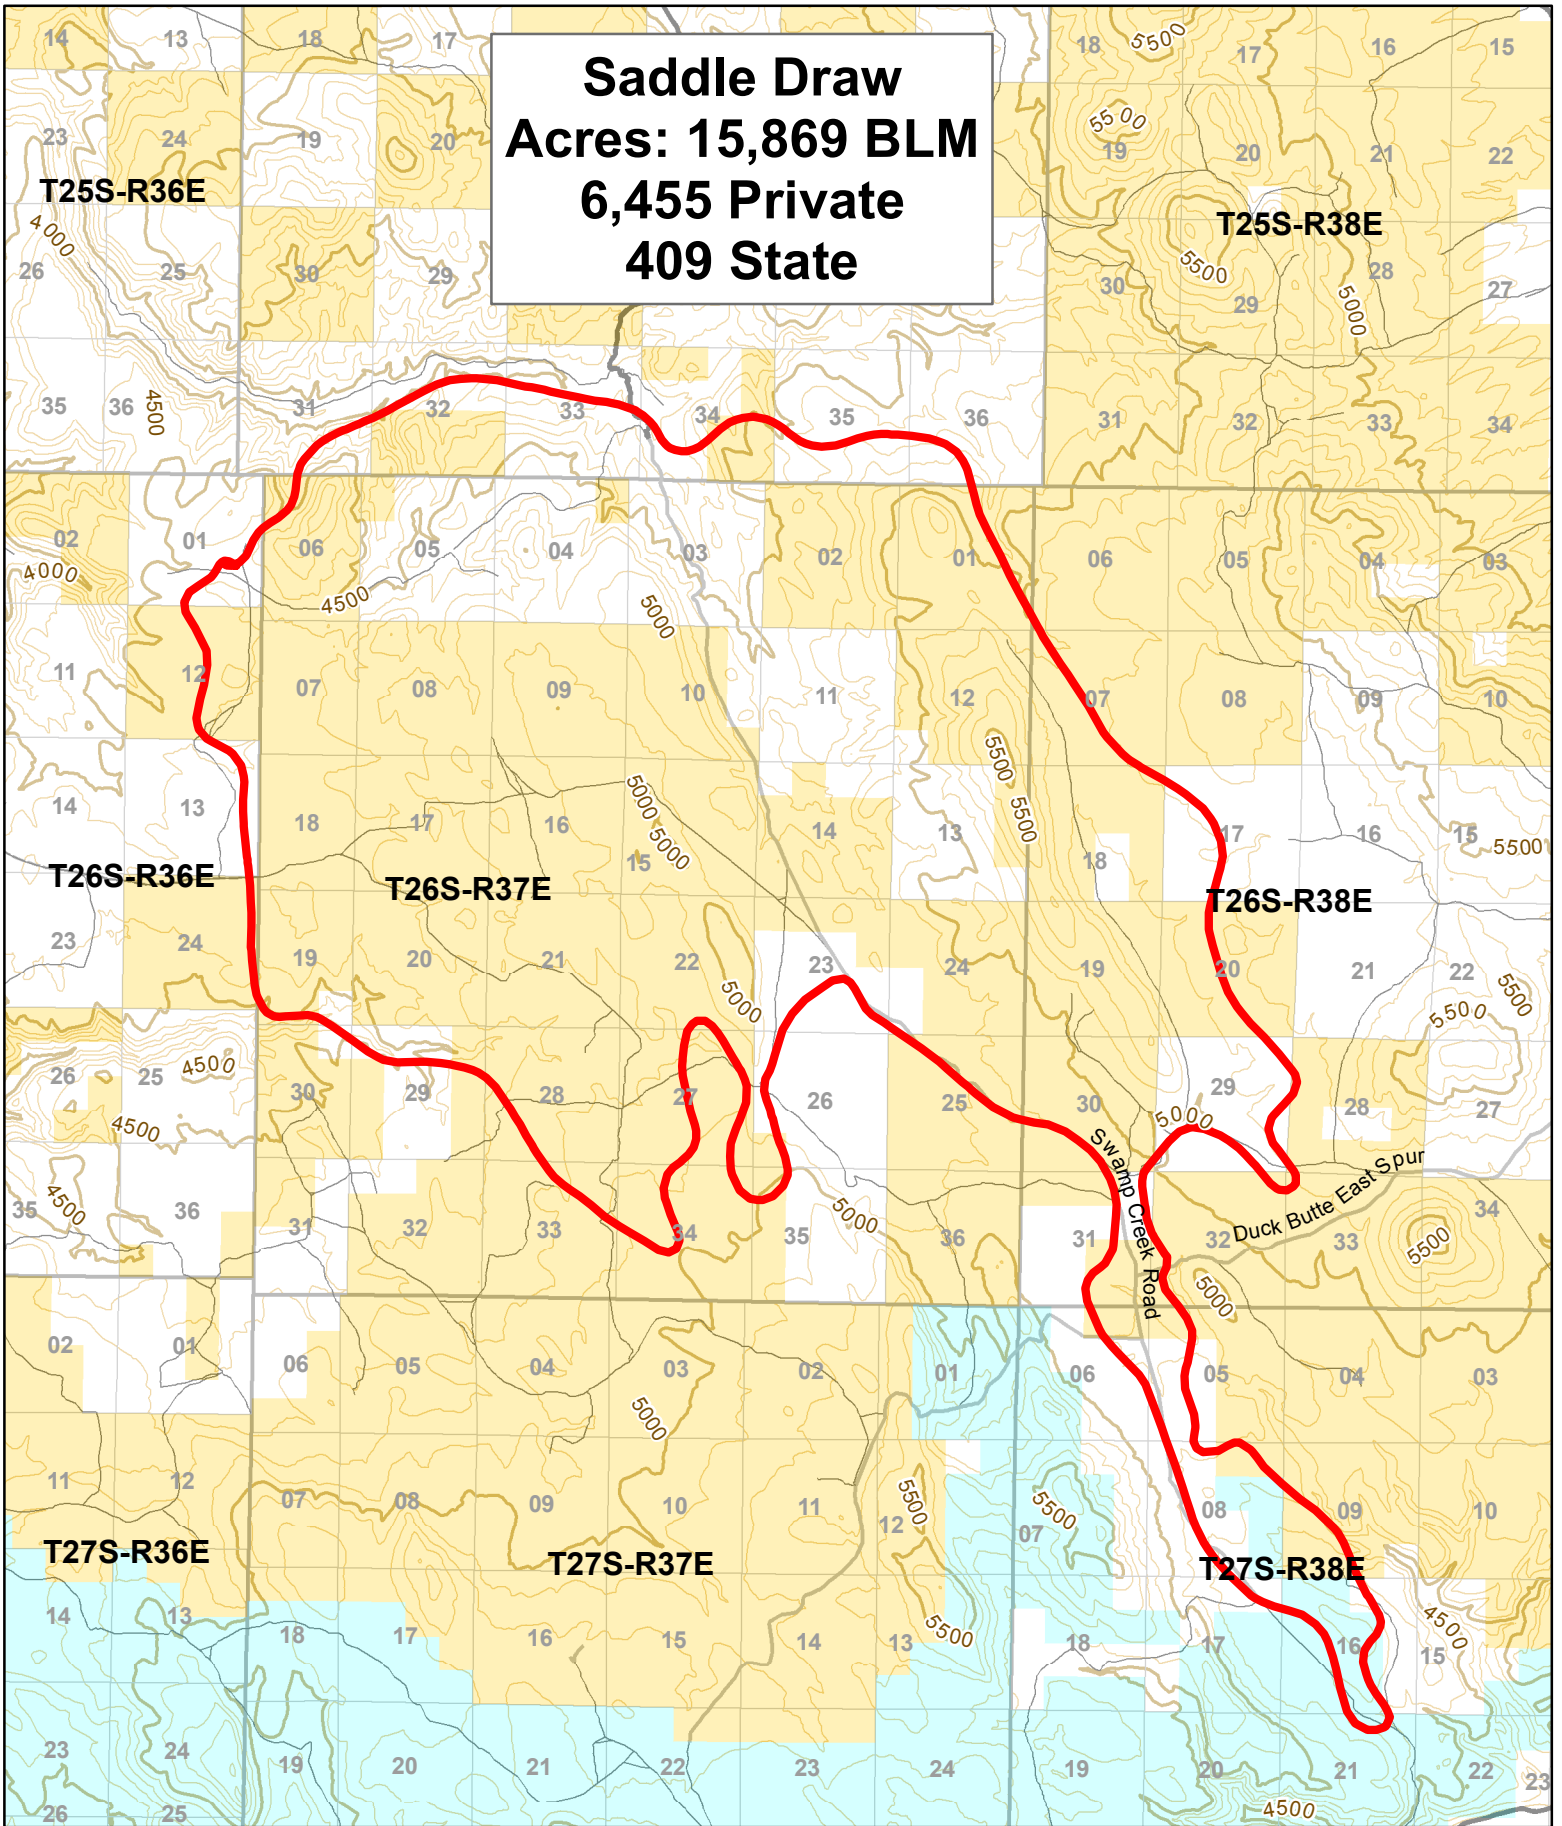

Saddle Draw

Acres: 15,869 BLM
6,455 Private
409 State

1. **Legend**
2. Saddle Draw
   - Bureau of Land Management
   - Private
   - State Lands
   - INT
   - STH
   - USH
   - County route
   - Bureau of Land Management
   - Forest Service
   - Private road (no symbol)
   - Not Known
   - Trails
   - Wilderness Study Area