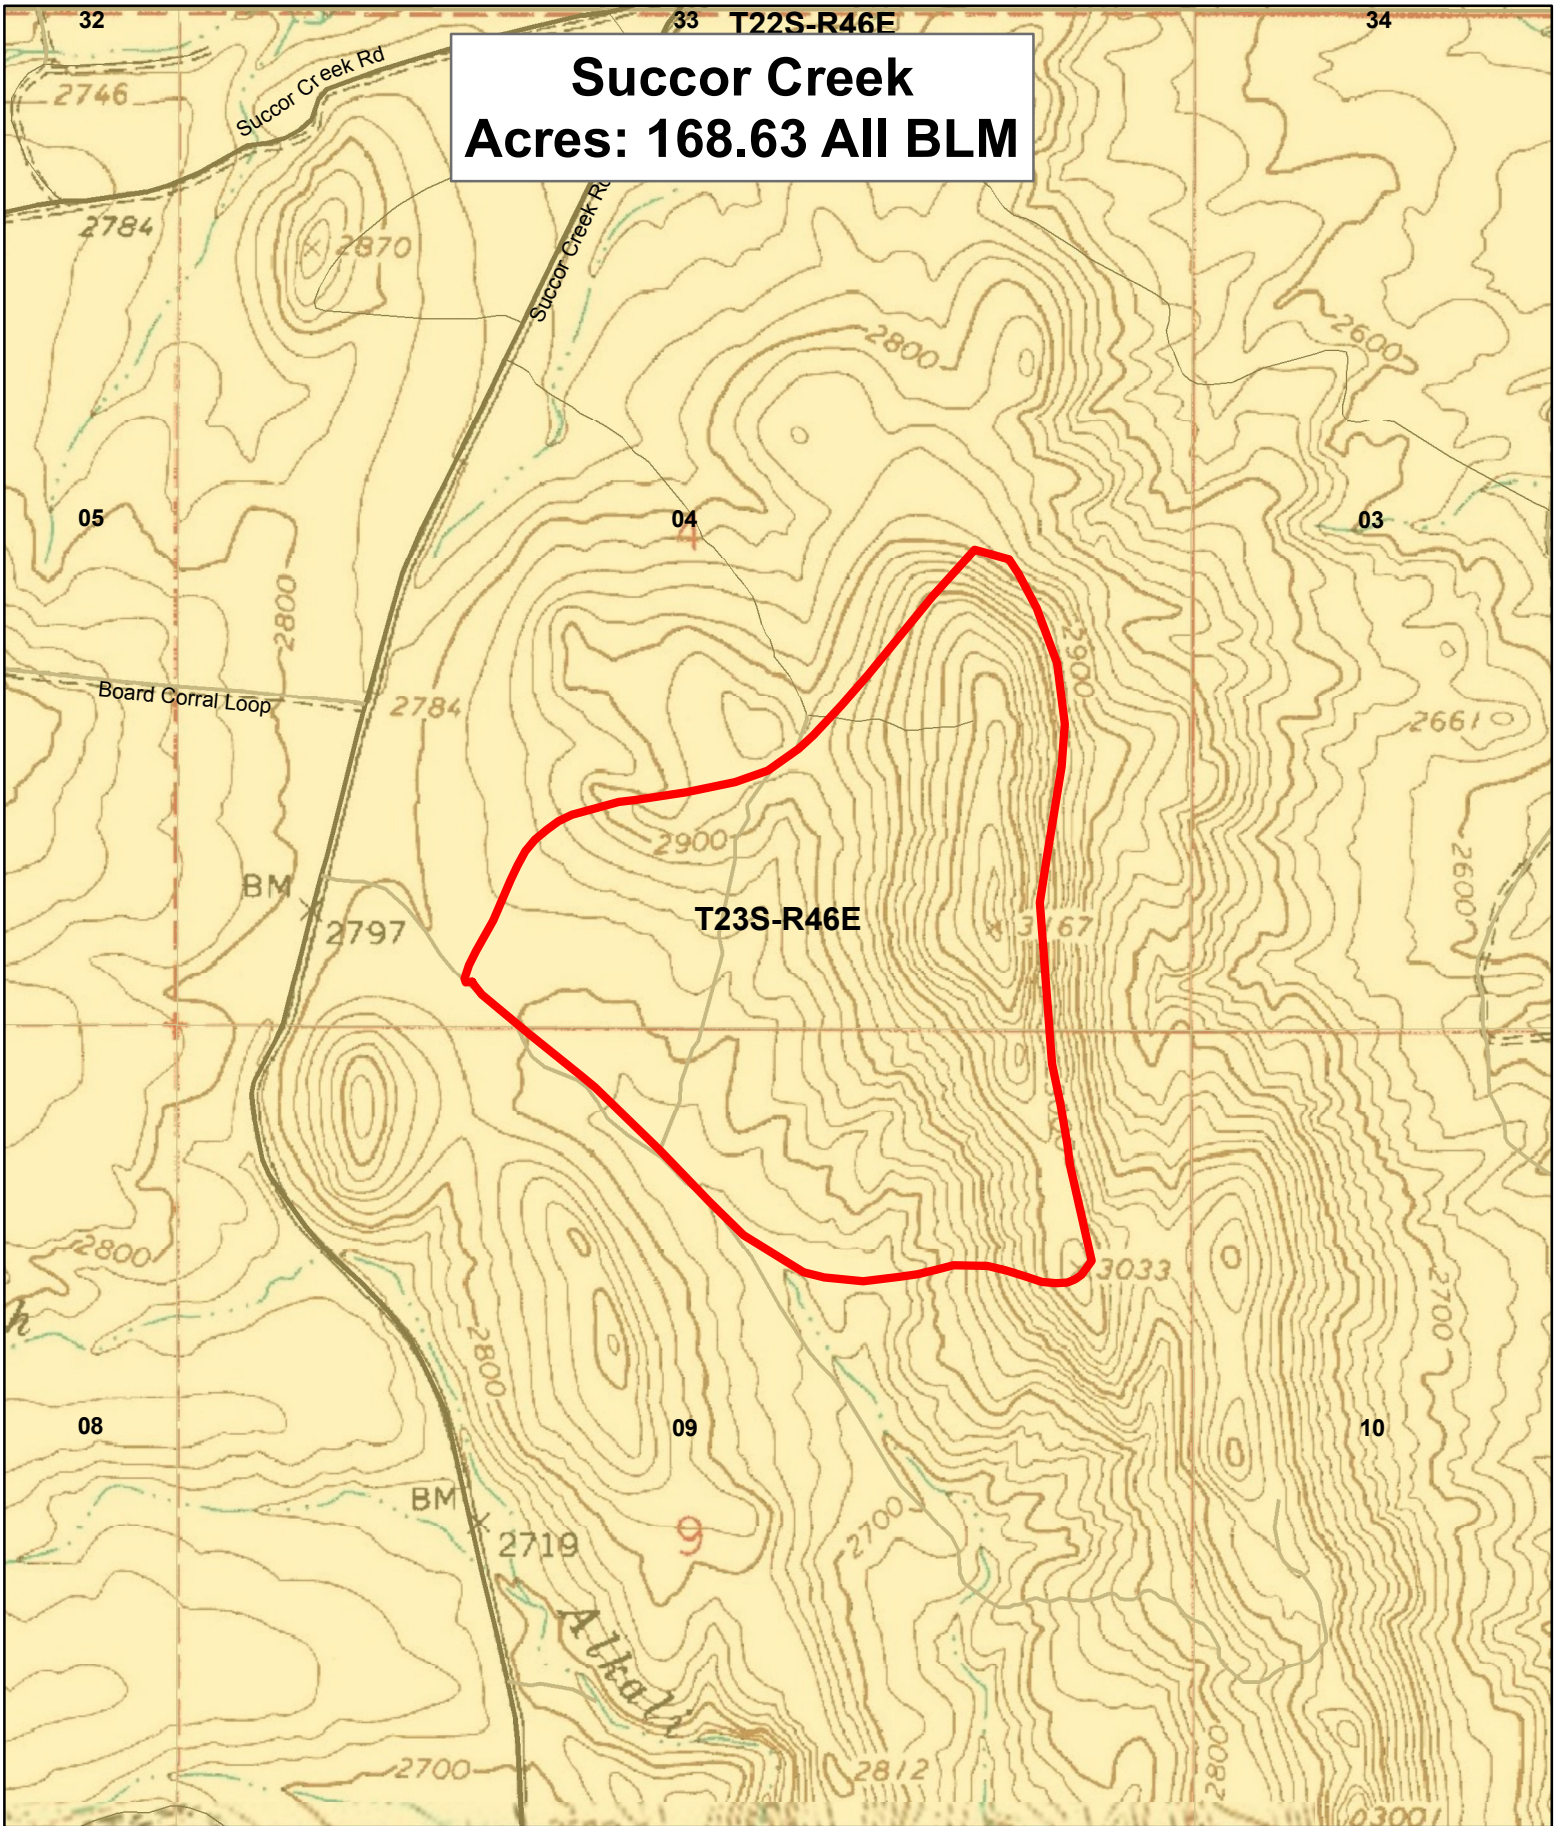

Succor Creek

Acres: 168.63 All BLM

1. **Legend**
2. Succor Creek
   - Bureau of Land Management
   - Bureau of Reclamation
   - Bureau of Indian Affairs
   - Other Federal
   - U.S. Forest Service
   - Private
   - State Lands
   - Corps of Engineers
   - U.S. Fish and Wildlife Service
   - National Park Service
   - WATER