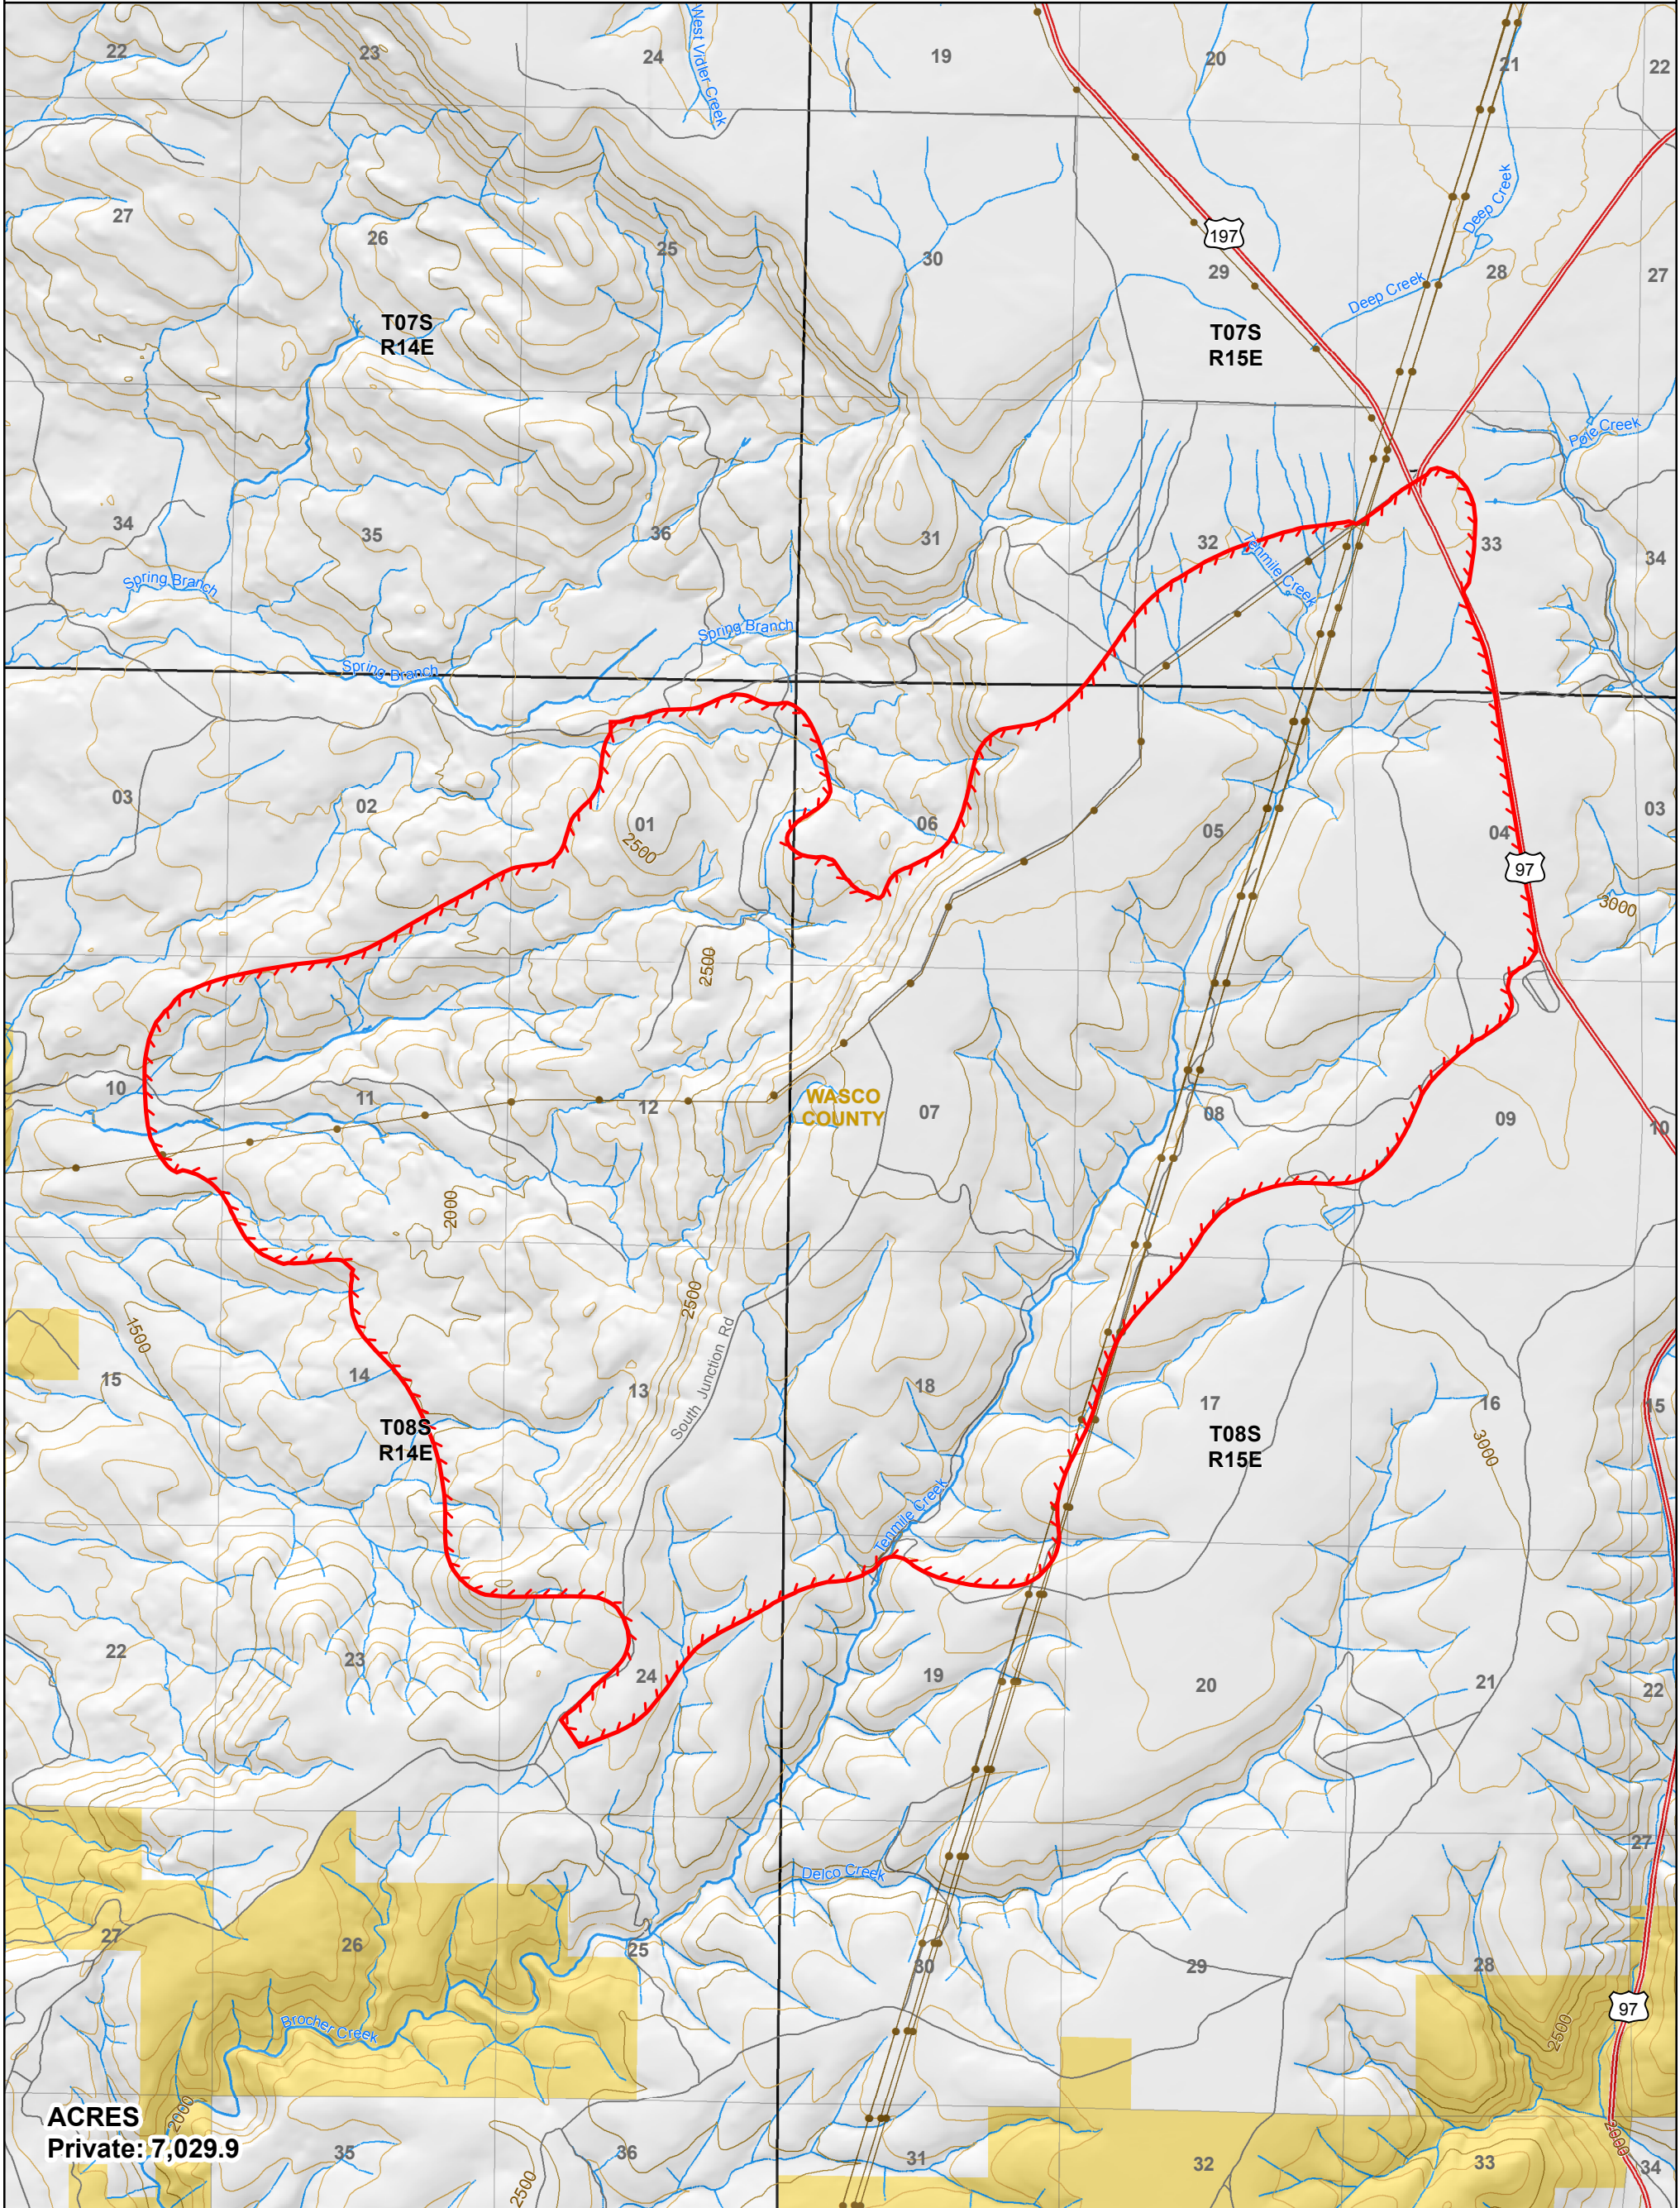

Incident ID 368  
Total Acres: 7,029.9

Incident Date: 0711  
Incident Time: 1300

 Ten Mile Canyon

No warranty is made by the Bureau of Land Management as to the accuracy, reliability, or completeness of these data for individual or aggregate use with other data. Original data were compiled from various sources and may be updated without notification.

 Bureau of Land Management  
 Private/Unknown

Last Modified Date: 7/12/2015 at: 6:43:48 PM

ACRES  
Private: 7,029.9