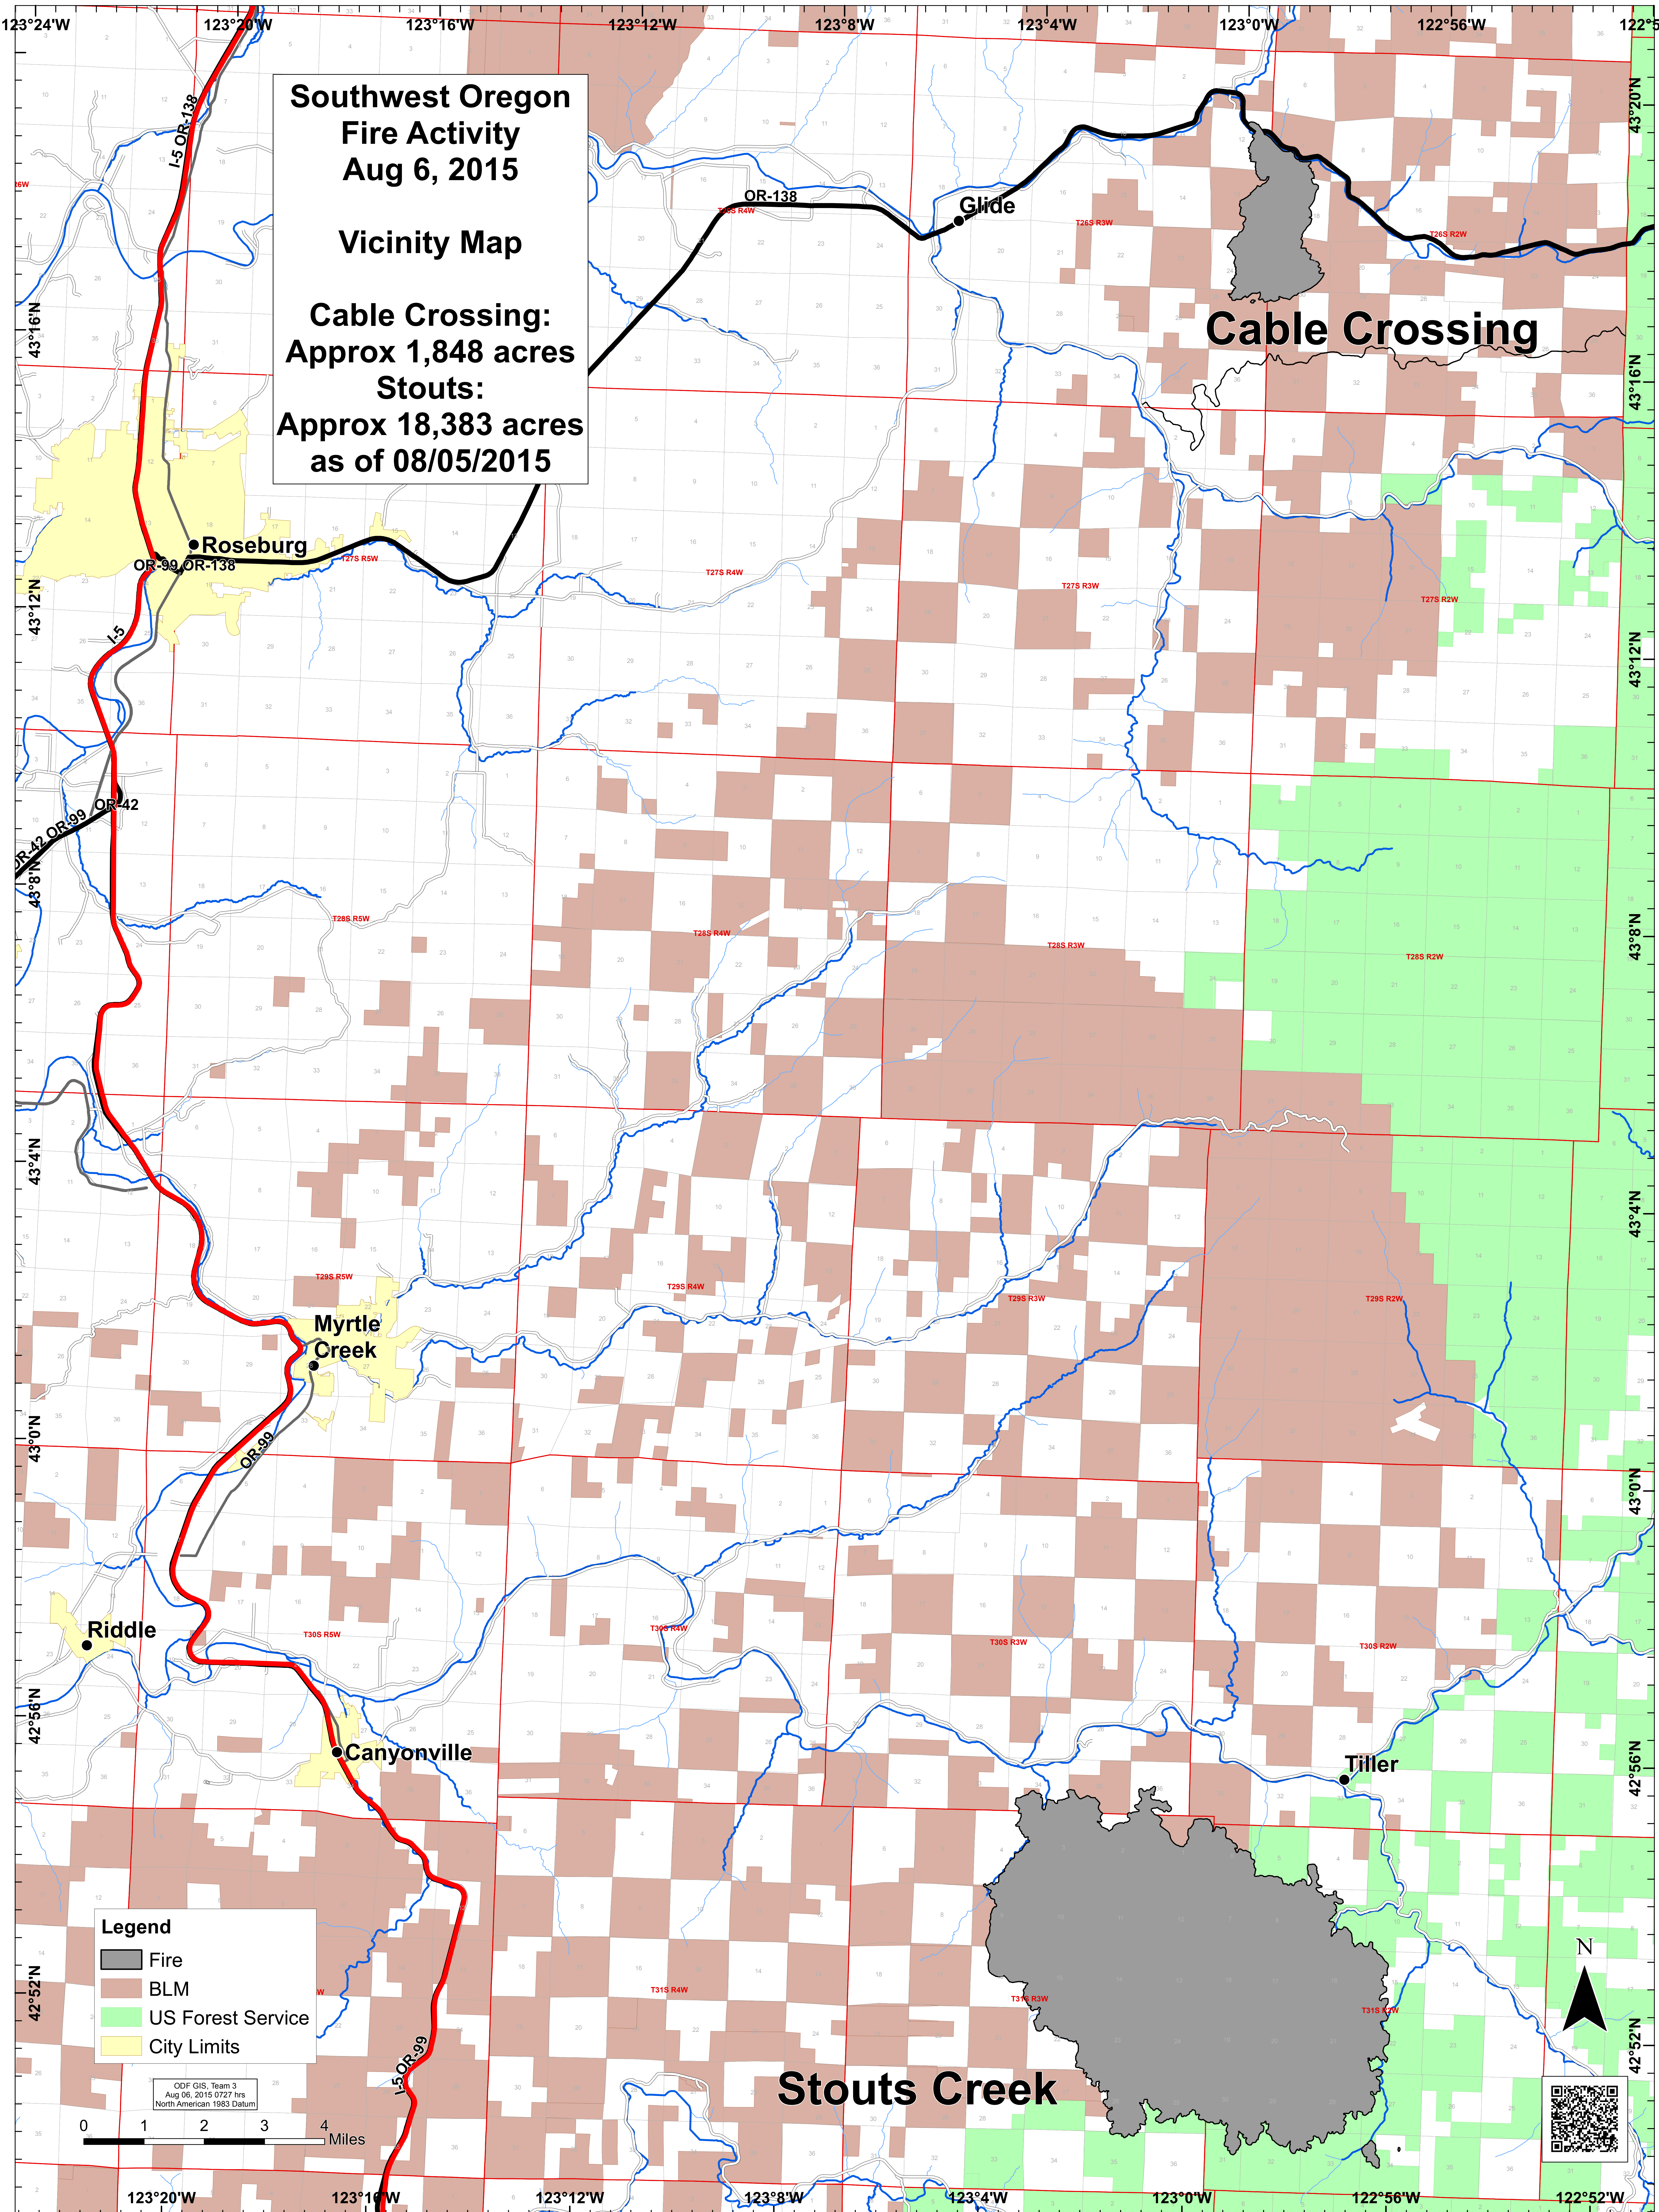

**Southwest Oregon
Fire Activity
Aug 6, 2015**

Vicinity Map

**Cable Crossing:
Approx 1,848 acres**

**Stouts:
Approx 18,383 acres
as of 08/05/2015**

Cable Crossing

Stouts Creek

Legend

- Fire
- BLM
- US Forest Service
- City Limits

0 1 2 3 4 Miles