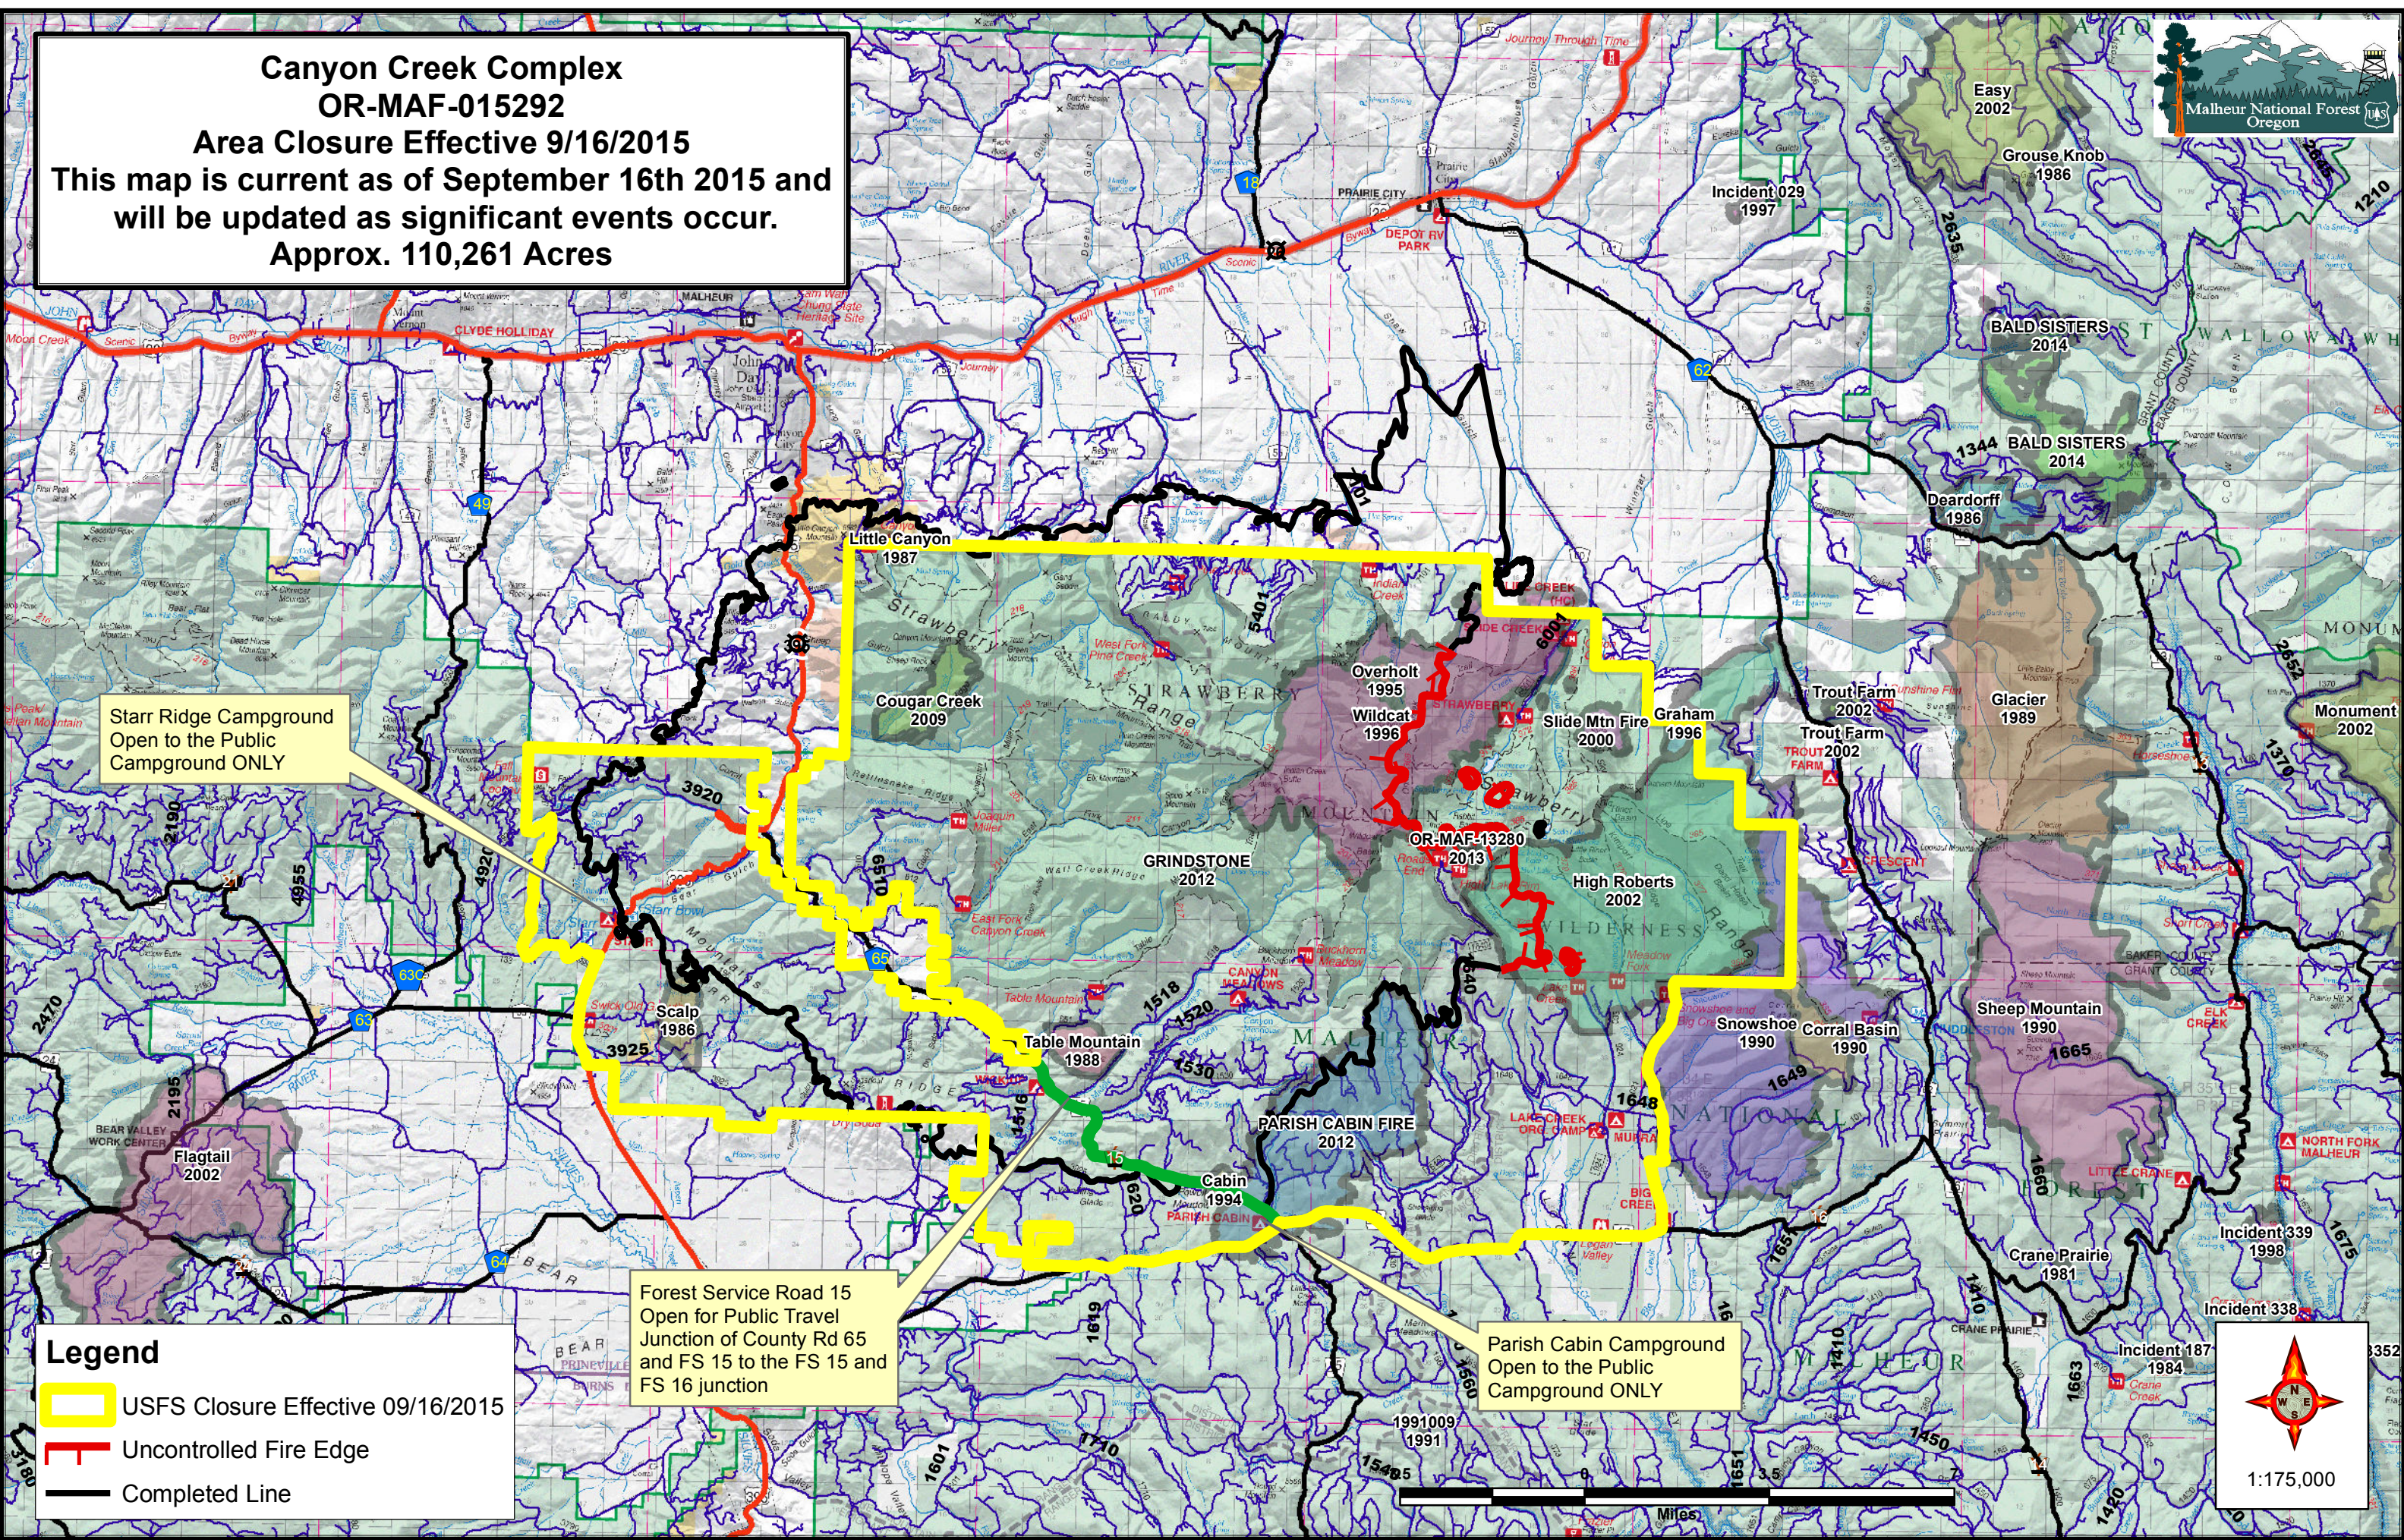

Canyon Creek Complex
OR-MAF-015292
Area Closure Effective 9/16/2015
This map is current as of September 16th 2015 and
will be updated as significant events occur.
Approx. 110,261 Acres

Starr Ridge Campground
 Open to the Public
 Campground ONLY

Forest Service Road 15
 Open for Public Travel
 Junction of County Rd 65
 and FS 15 to the FS 15 and
 FS 16 junction

Parish Cabin Campground
 Open to the Public
 Campground ONLY

Legend

- USFS Closure Effective 09/16/2015
- Uncontrolled Fire Edge
- Completed Line