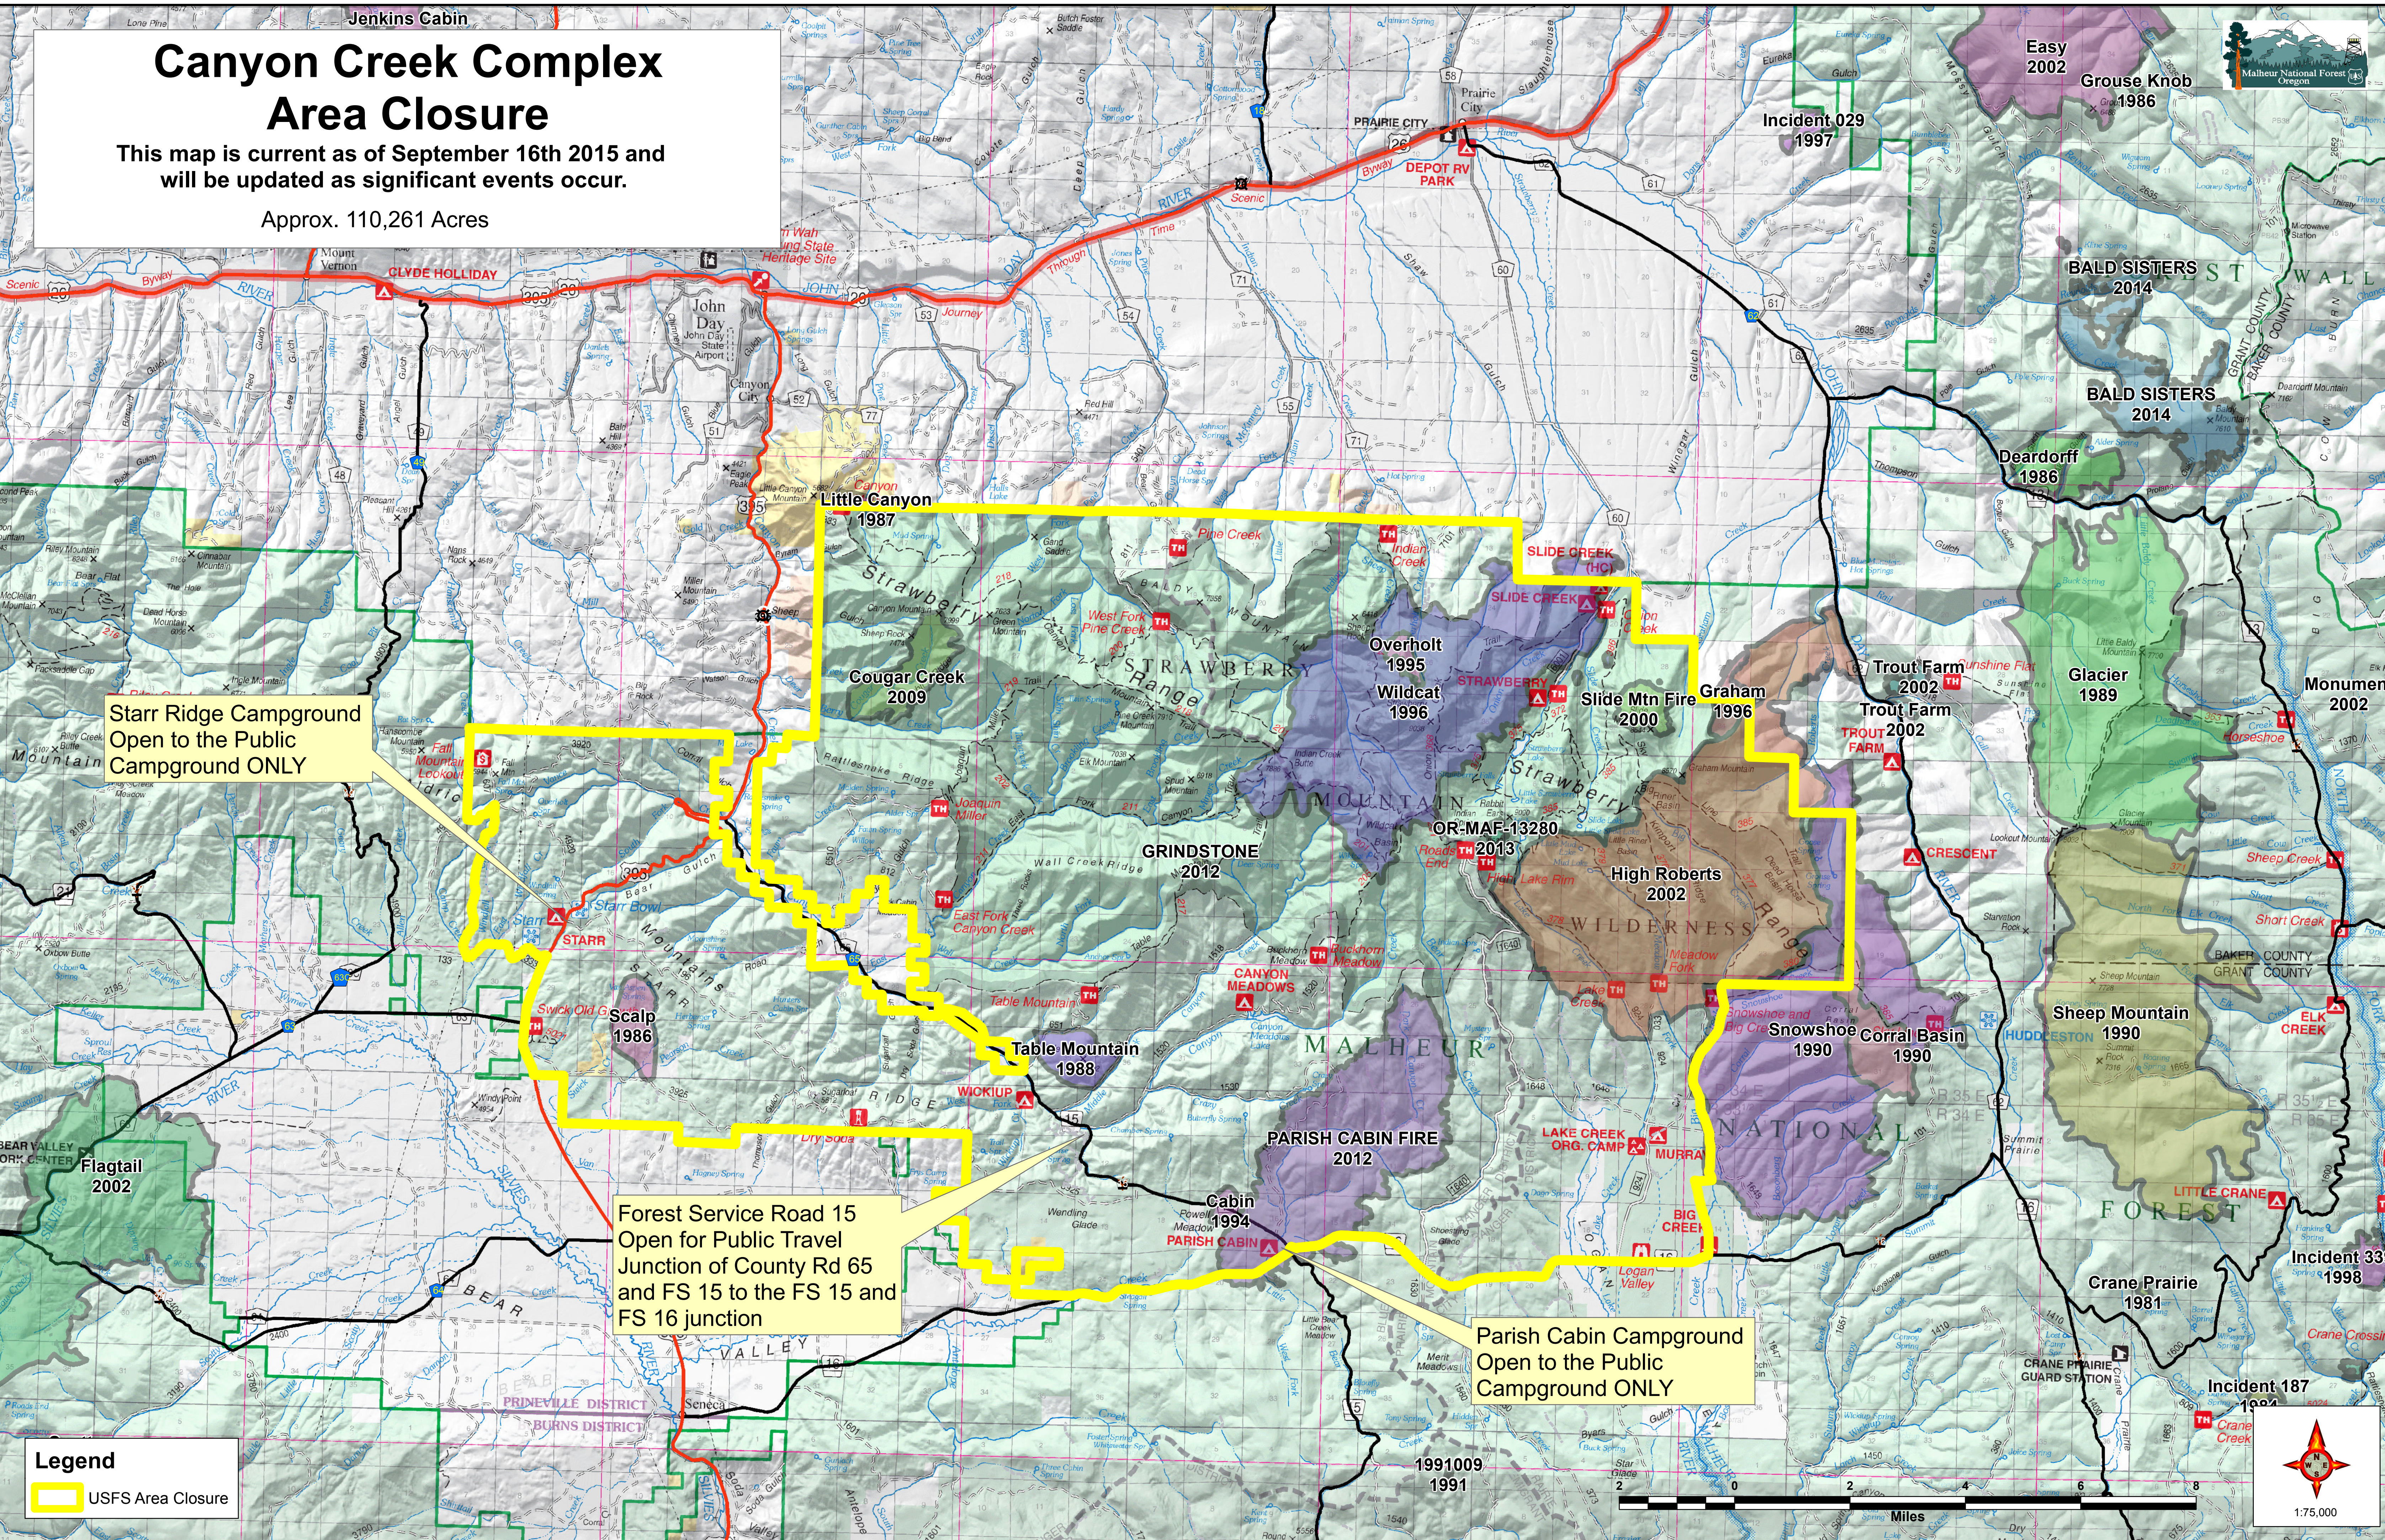

# Canyon Creek Complex Area Closure

This map is current as of September 16th 2015 and will be updated as significant events occur.

Approx. 110,261 Acres

Starr Ridge Campground  
Open to the Public  
Campground ONLY

Forest Service Road 15  
Open for Public Travel  
Junction of County Rd 65  
and FS 15 to the FS 15 and  
FS 16 junction

Parish Cabin Campground  
Open to the Public  
Campground ONLY

**Legend**  
USFS Area Closure

North Arrow  
Scale: 1:75,000