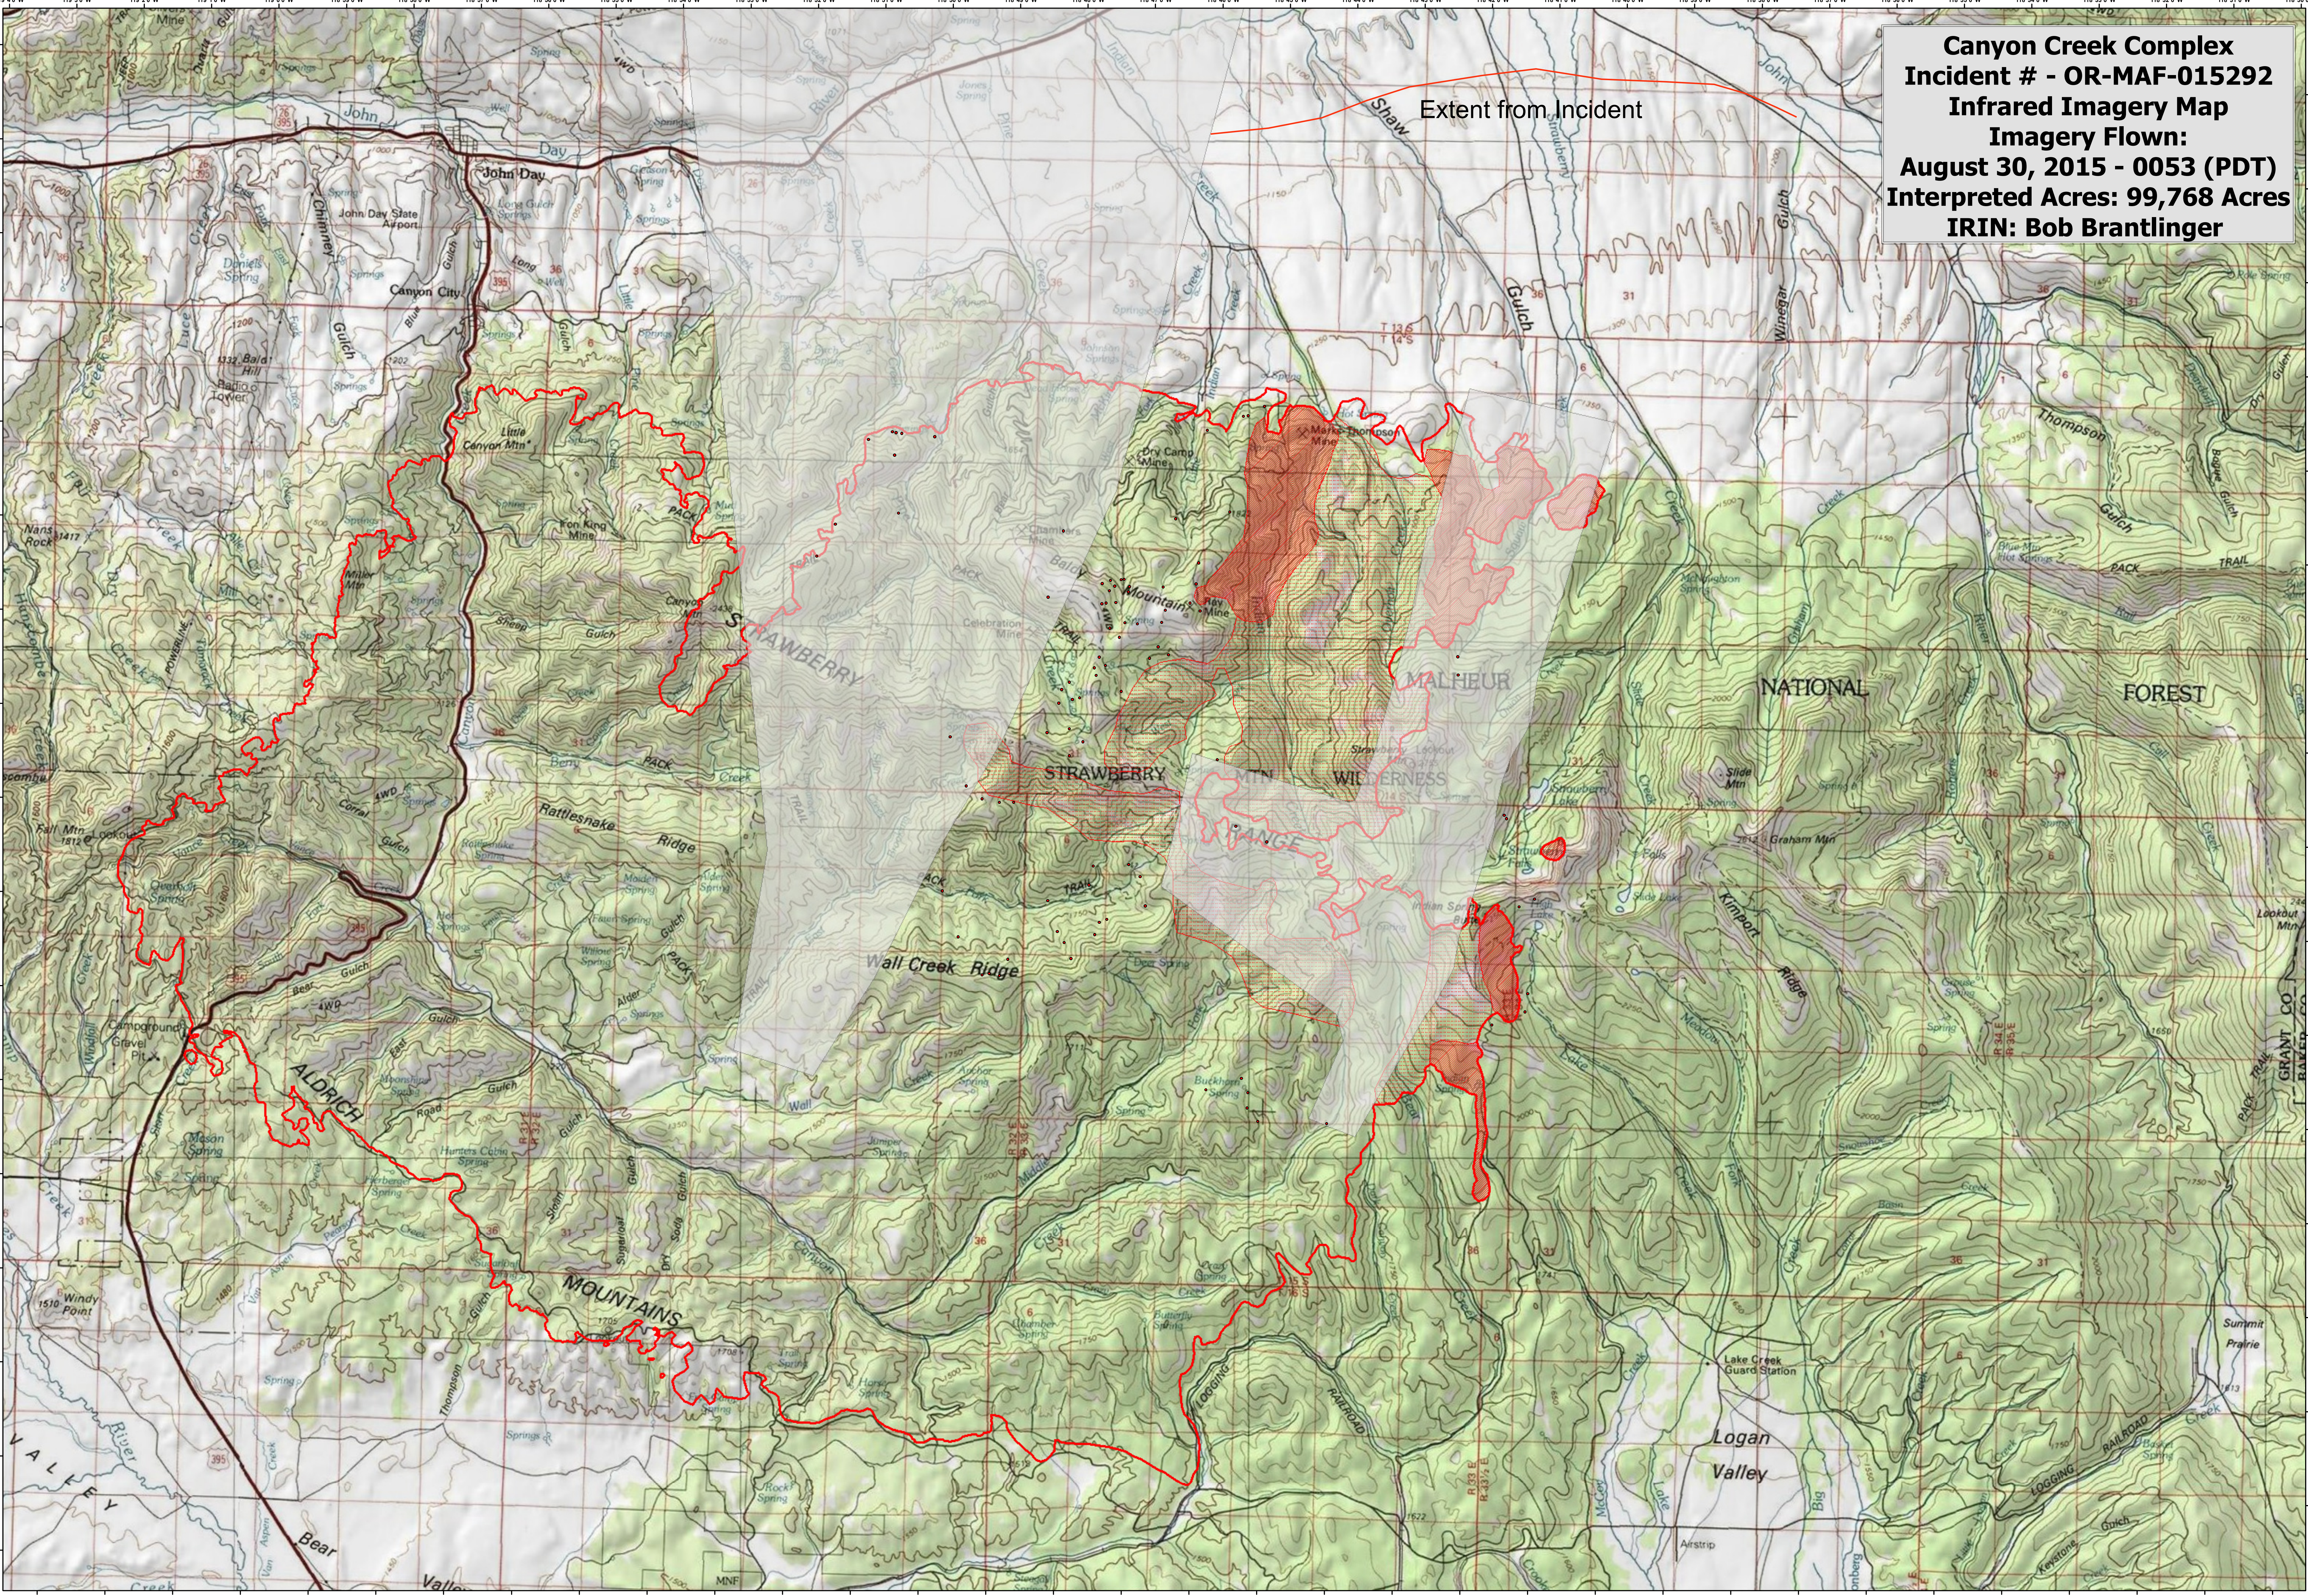

**Canyon Creek Complex
 Incident # - OR-MAF-015292
 Infrared Imagery Map
 Imagery Flown:
 August 30, 2015 - 0053 (PDT)
 Interpreted Acres: 99,768 Acres
 IRIN: Bob Brantlinger**

Extent from Incident

Legend

- Heat Perimeter**
- Intense Heat**
- Cloud Cover**
- Isolated Heat Source**
- Scattered Heat Source**