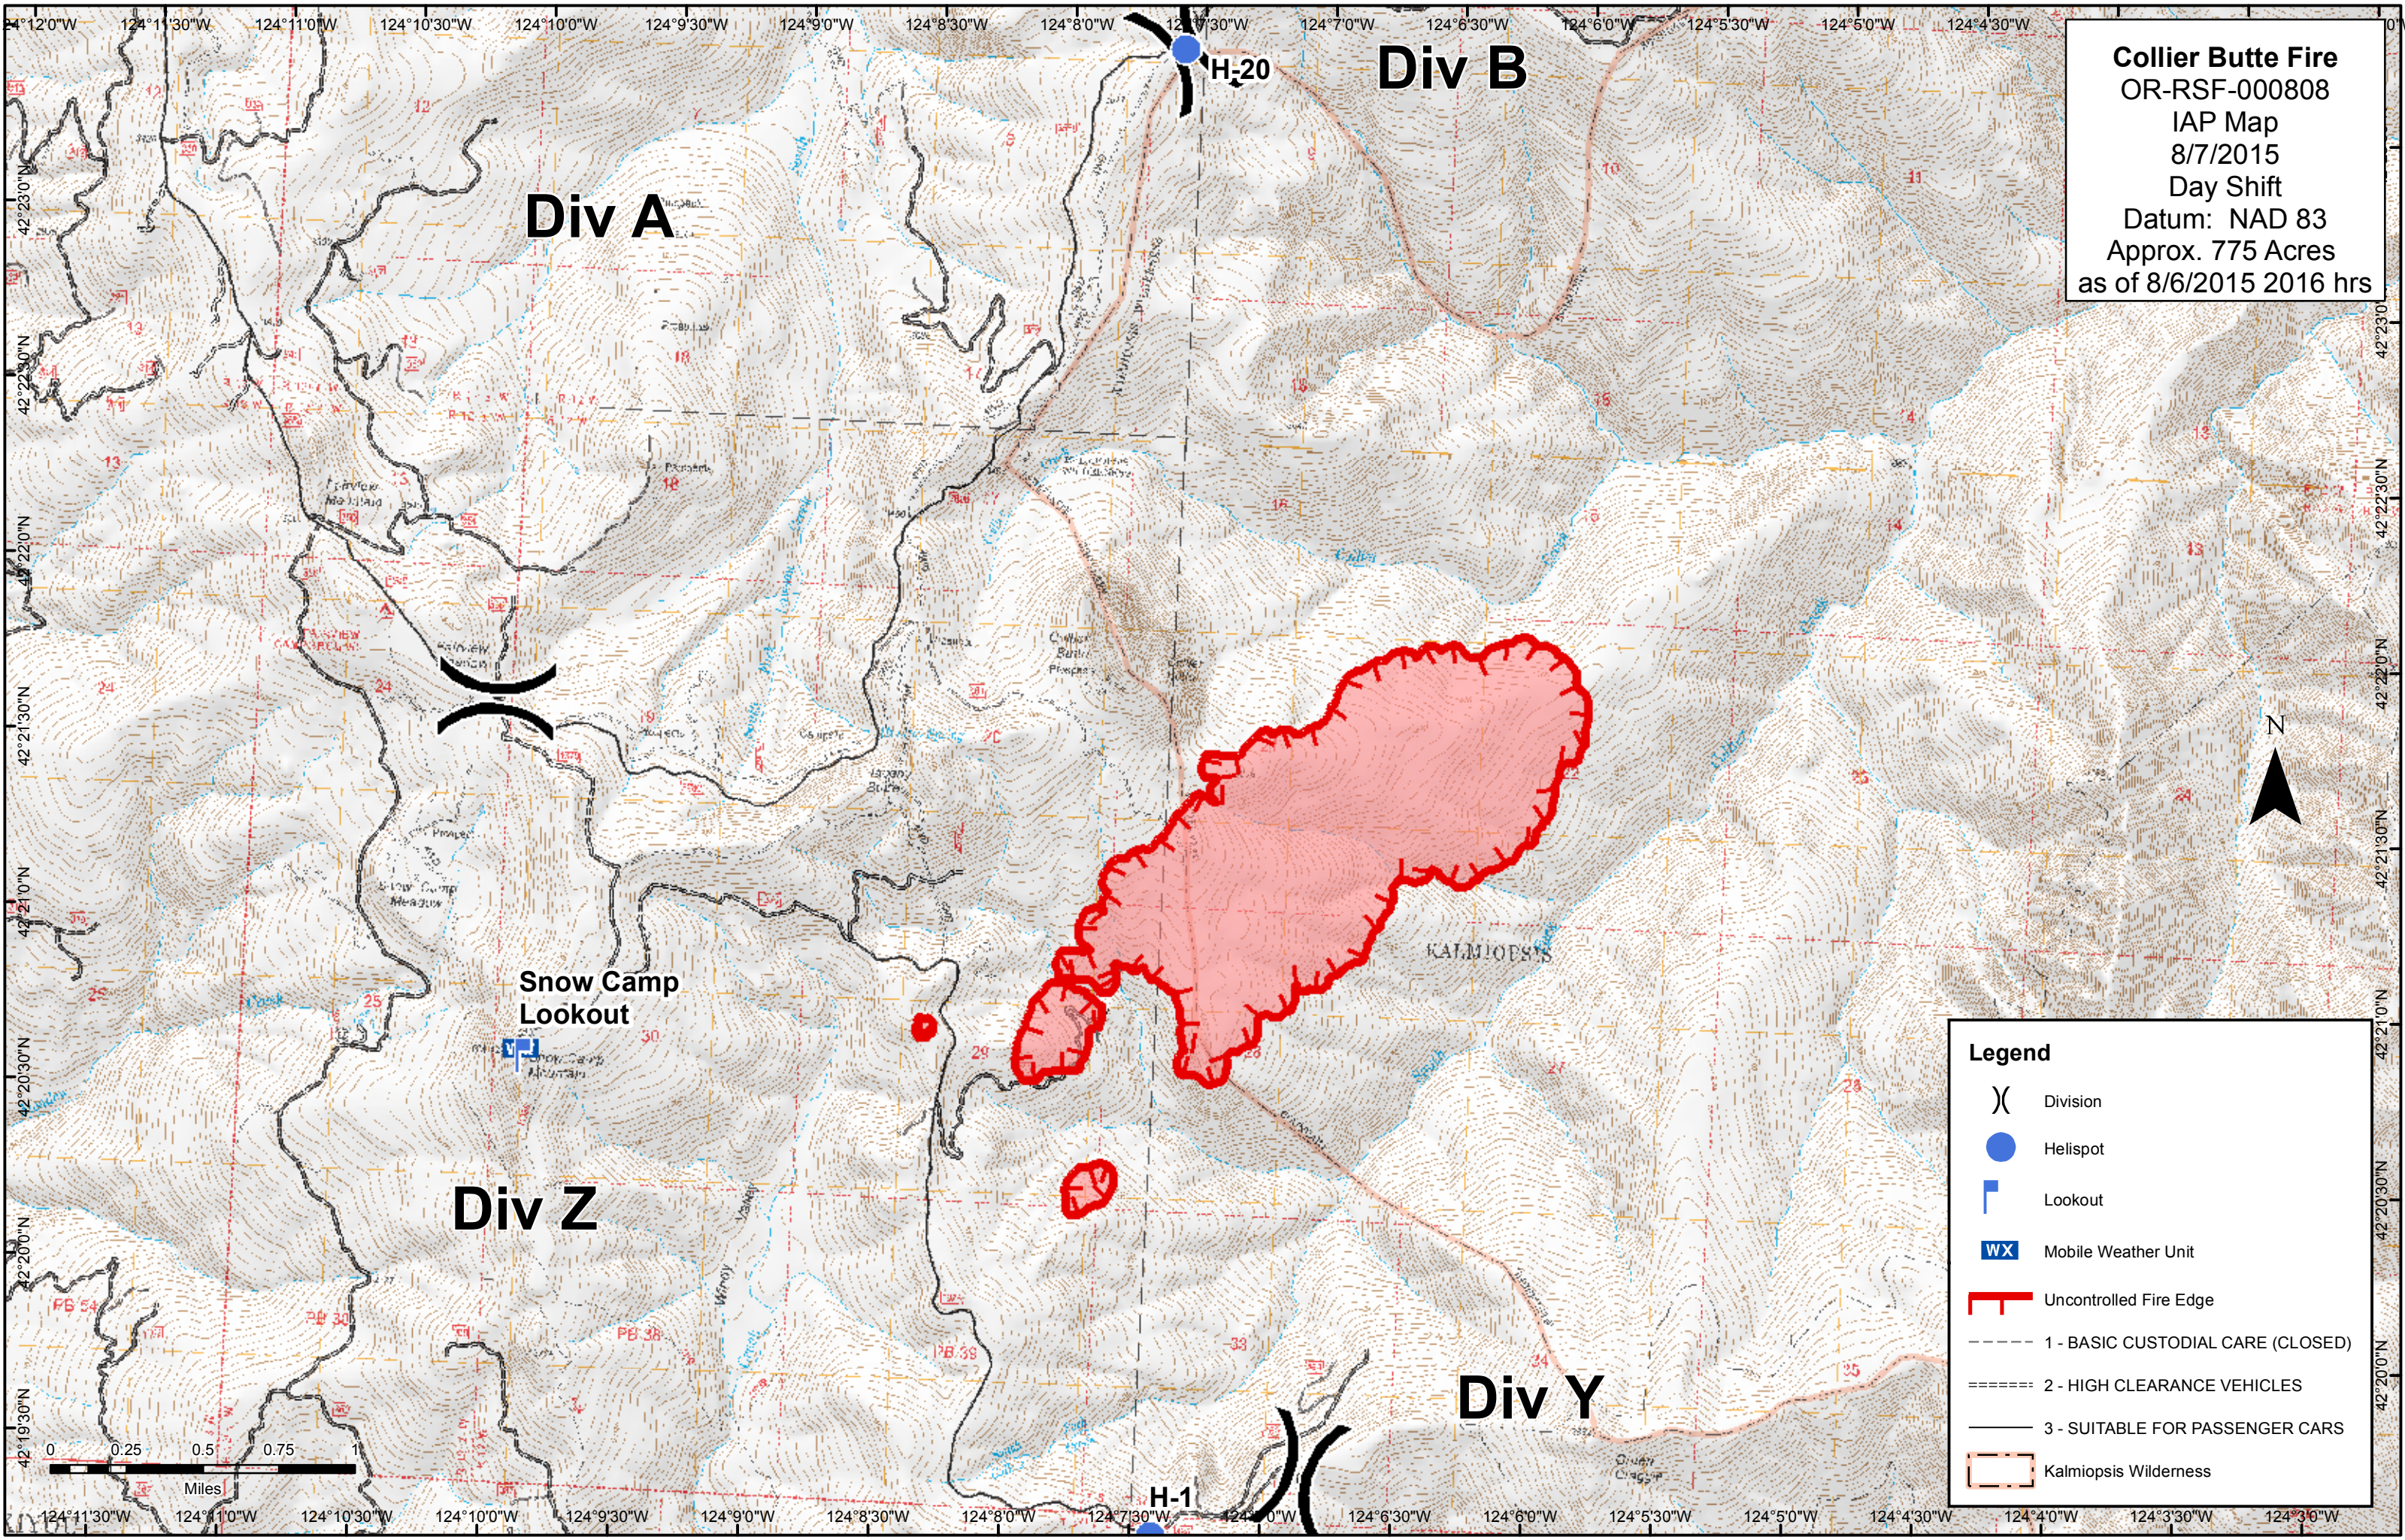

**Collier Butte Fire**  
 OR-RSF-000808  
 IAP Map  
 8/7/2015  
 Day Shift  
 Datum: NAD 83  
 Approx. 775 Acres  
 as of 8/6/2015 2016 hrs

**Legend**

- ( ) Division
- Helispot
- Lookout
- WX Mobile Weather Unit
- ▬ Uncontrolled Fire Edge
- - - - 1 - BASIC CUSTODIAL CARE (CLOSED)
- ===== 2 - HIGH CLEARANCE VEHICLES
- 3 - SUITABLE FOR PASSENGER CARS
- ▭ Kalmiopsis Wilderness