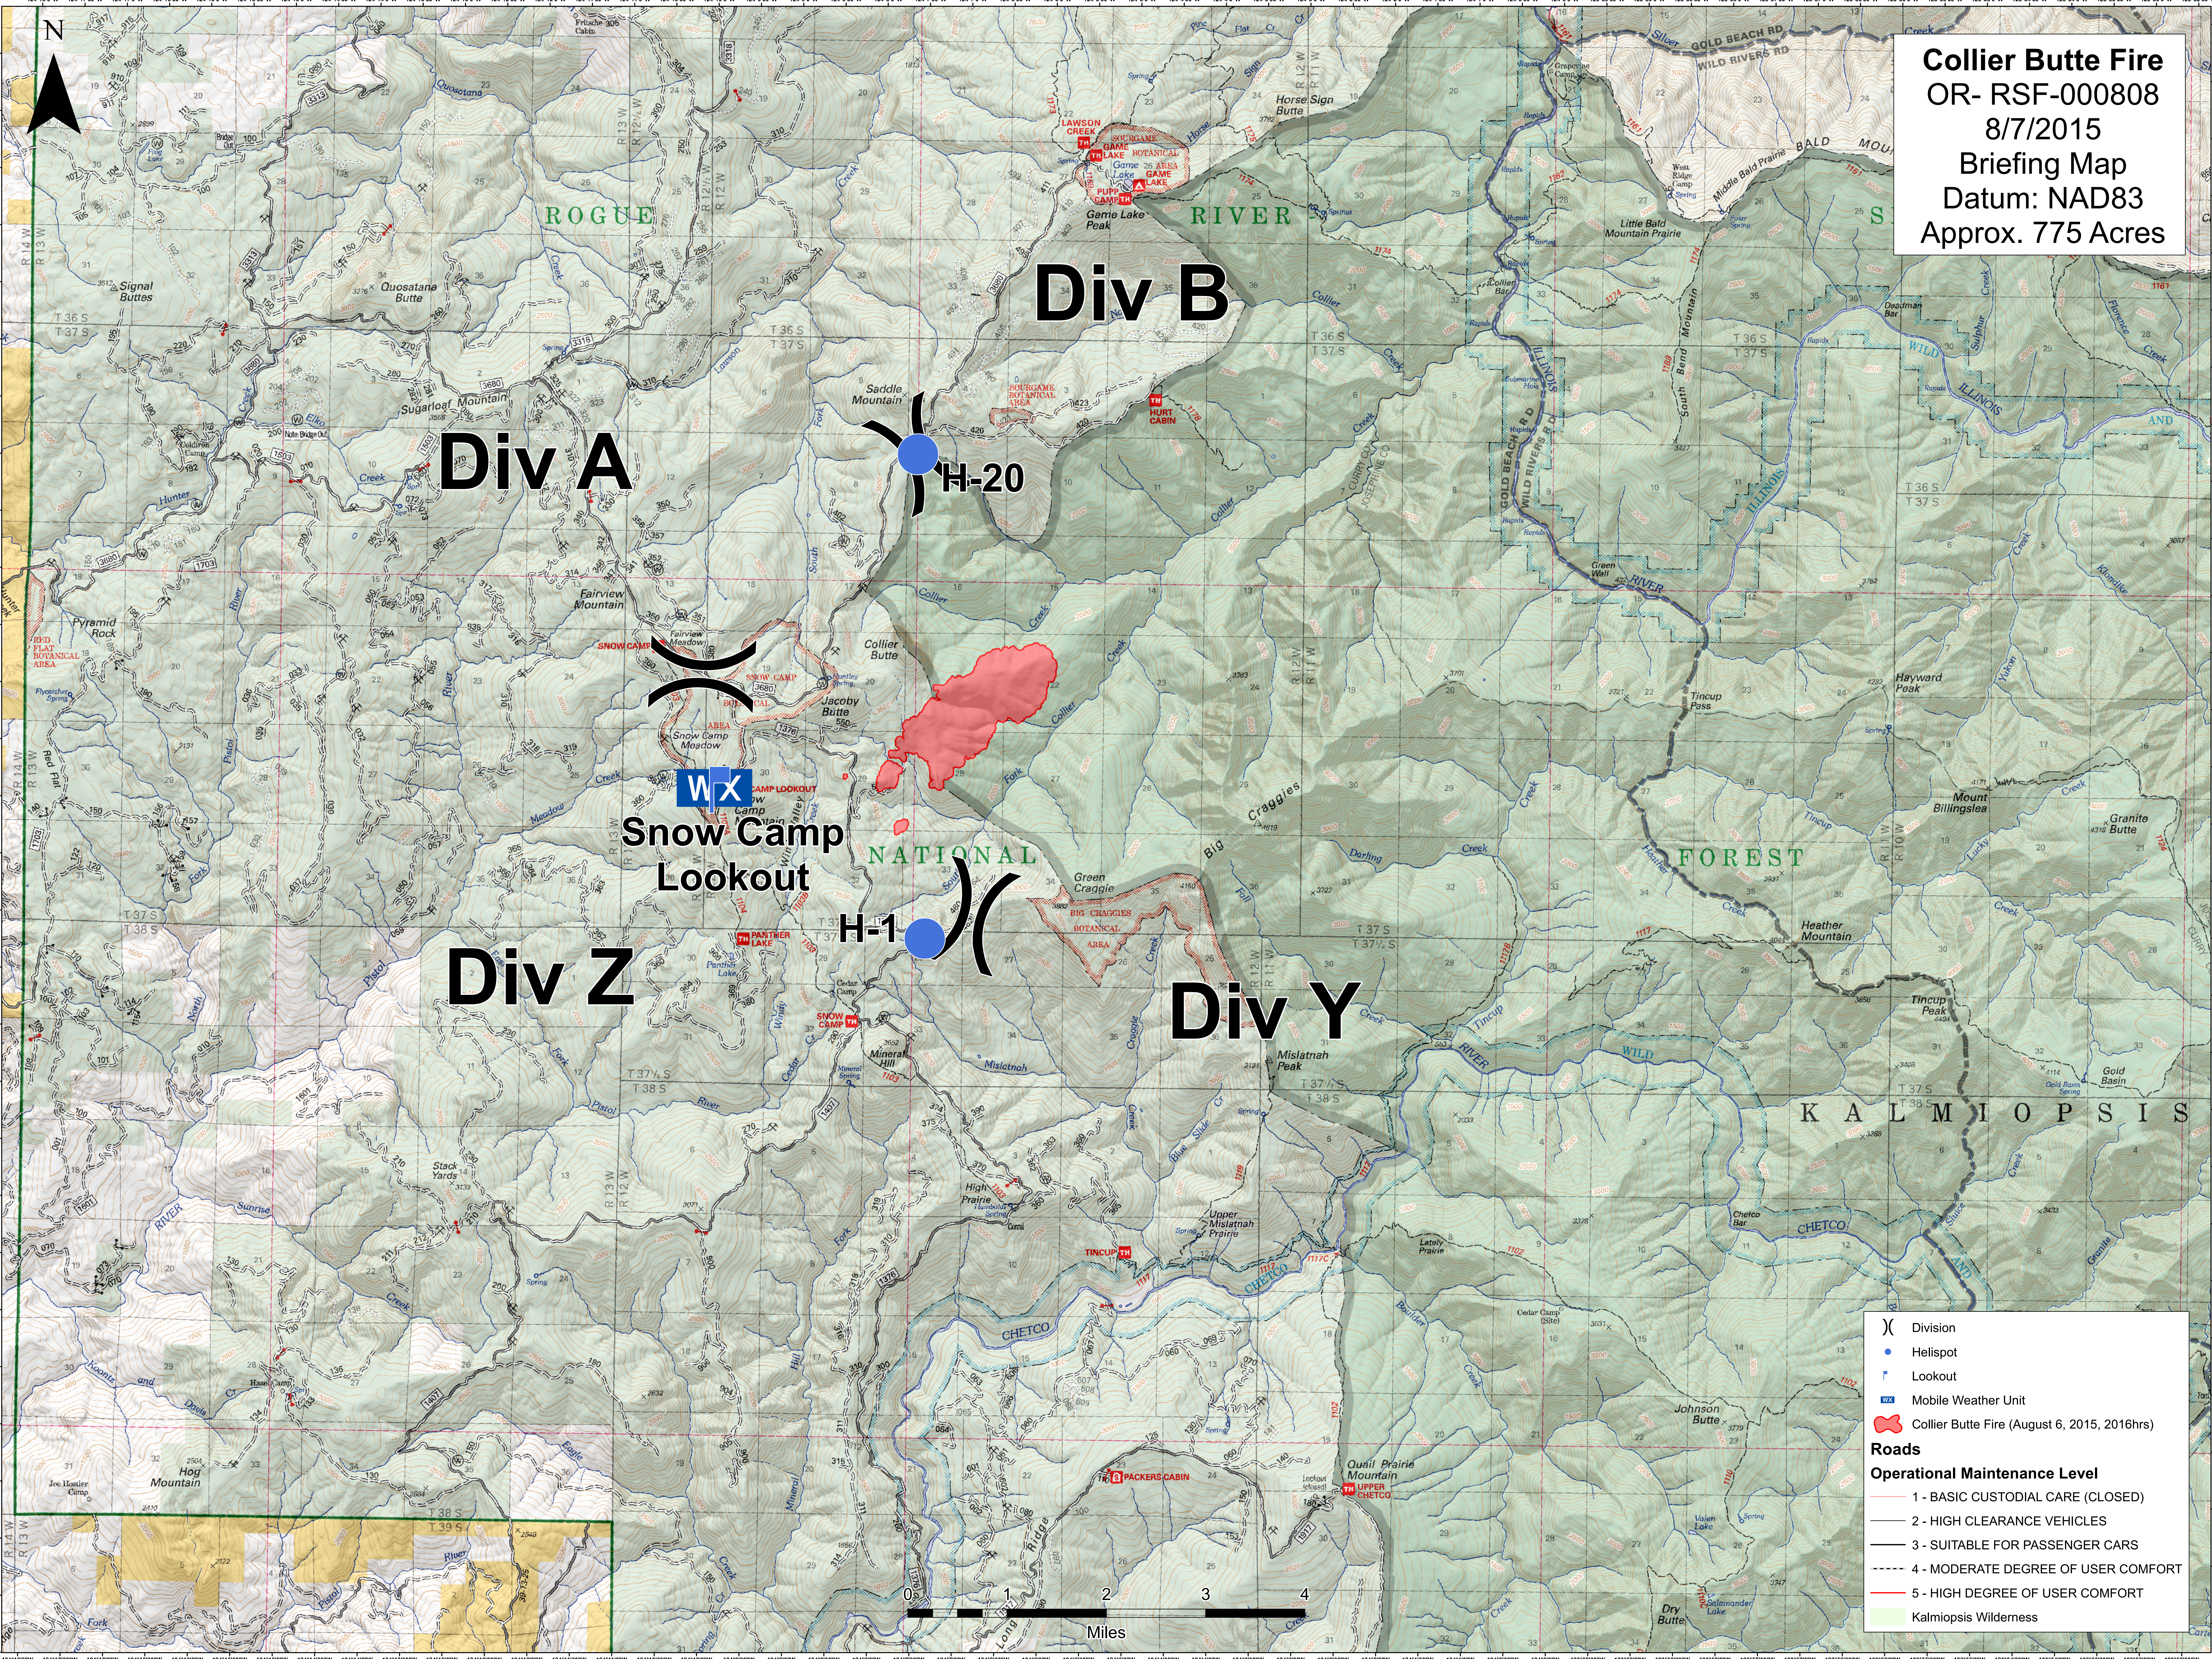

Collier Butte Fire
 OR- RSF-000808
 8/7/2015
 Briefing Map
 Datum: NAD83
 Approx. 775 Acres

Div A

Div B

Div Z

Div Y

WX
Snow Camp Lookout

H-20

H-1

Roads
Operational Maintenance Level

- 1 - BASIC CUSTODIAL CARE (CLOSED)
- 2 - HIGH CLEARANCE VEHICLES
- 3 - SUITABLE FOR PASSENGER CARS
- 4 - MODERATE DEGREE OF USER COMFORT
- 5 - HIGH DEGREE OF USER COMFORT

Legend

- (X) Division
- Helispot
- ⊥ Lookout
- ⊠ Mobile Weather Unit
- 🔥 Collier Butte Fire (August 6, 2015, 2016hrs)

Kalmiopsis Wilderness

Miles