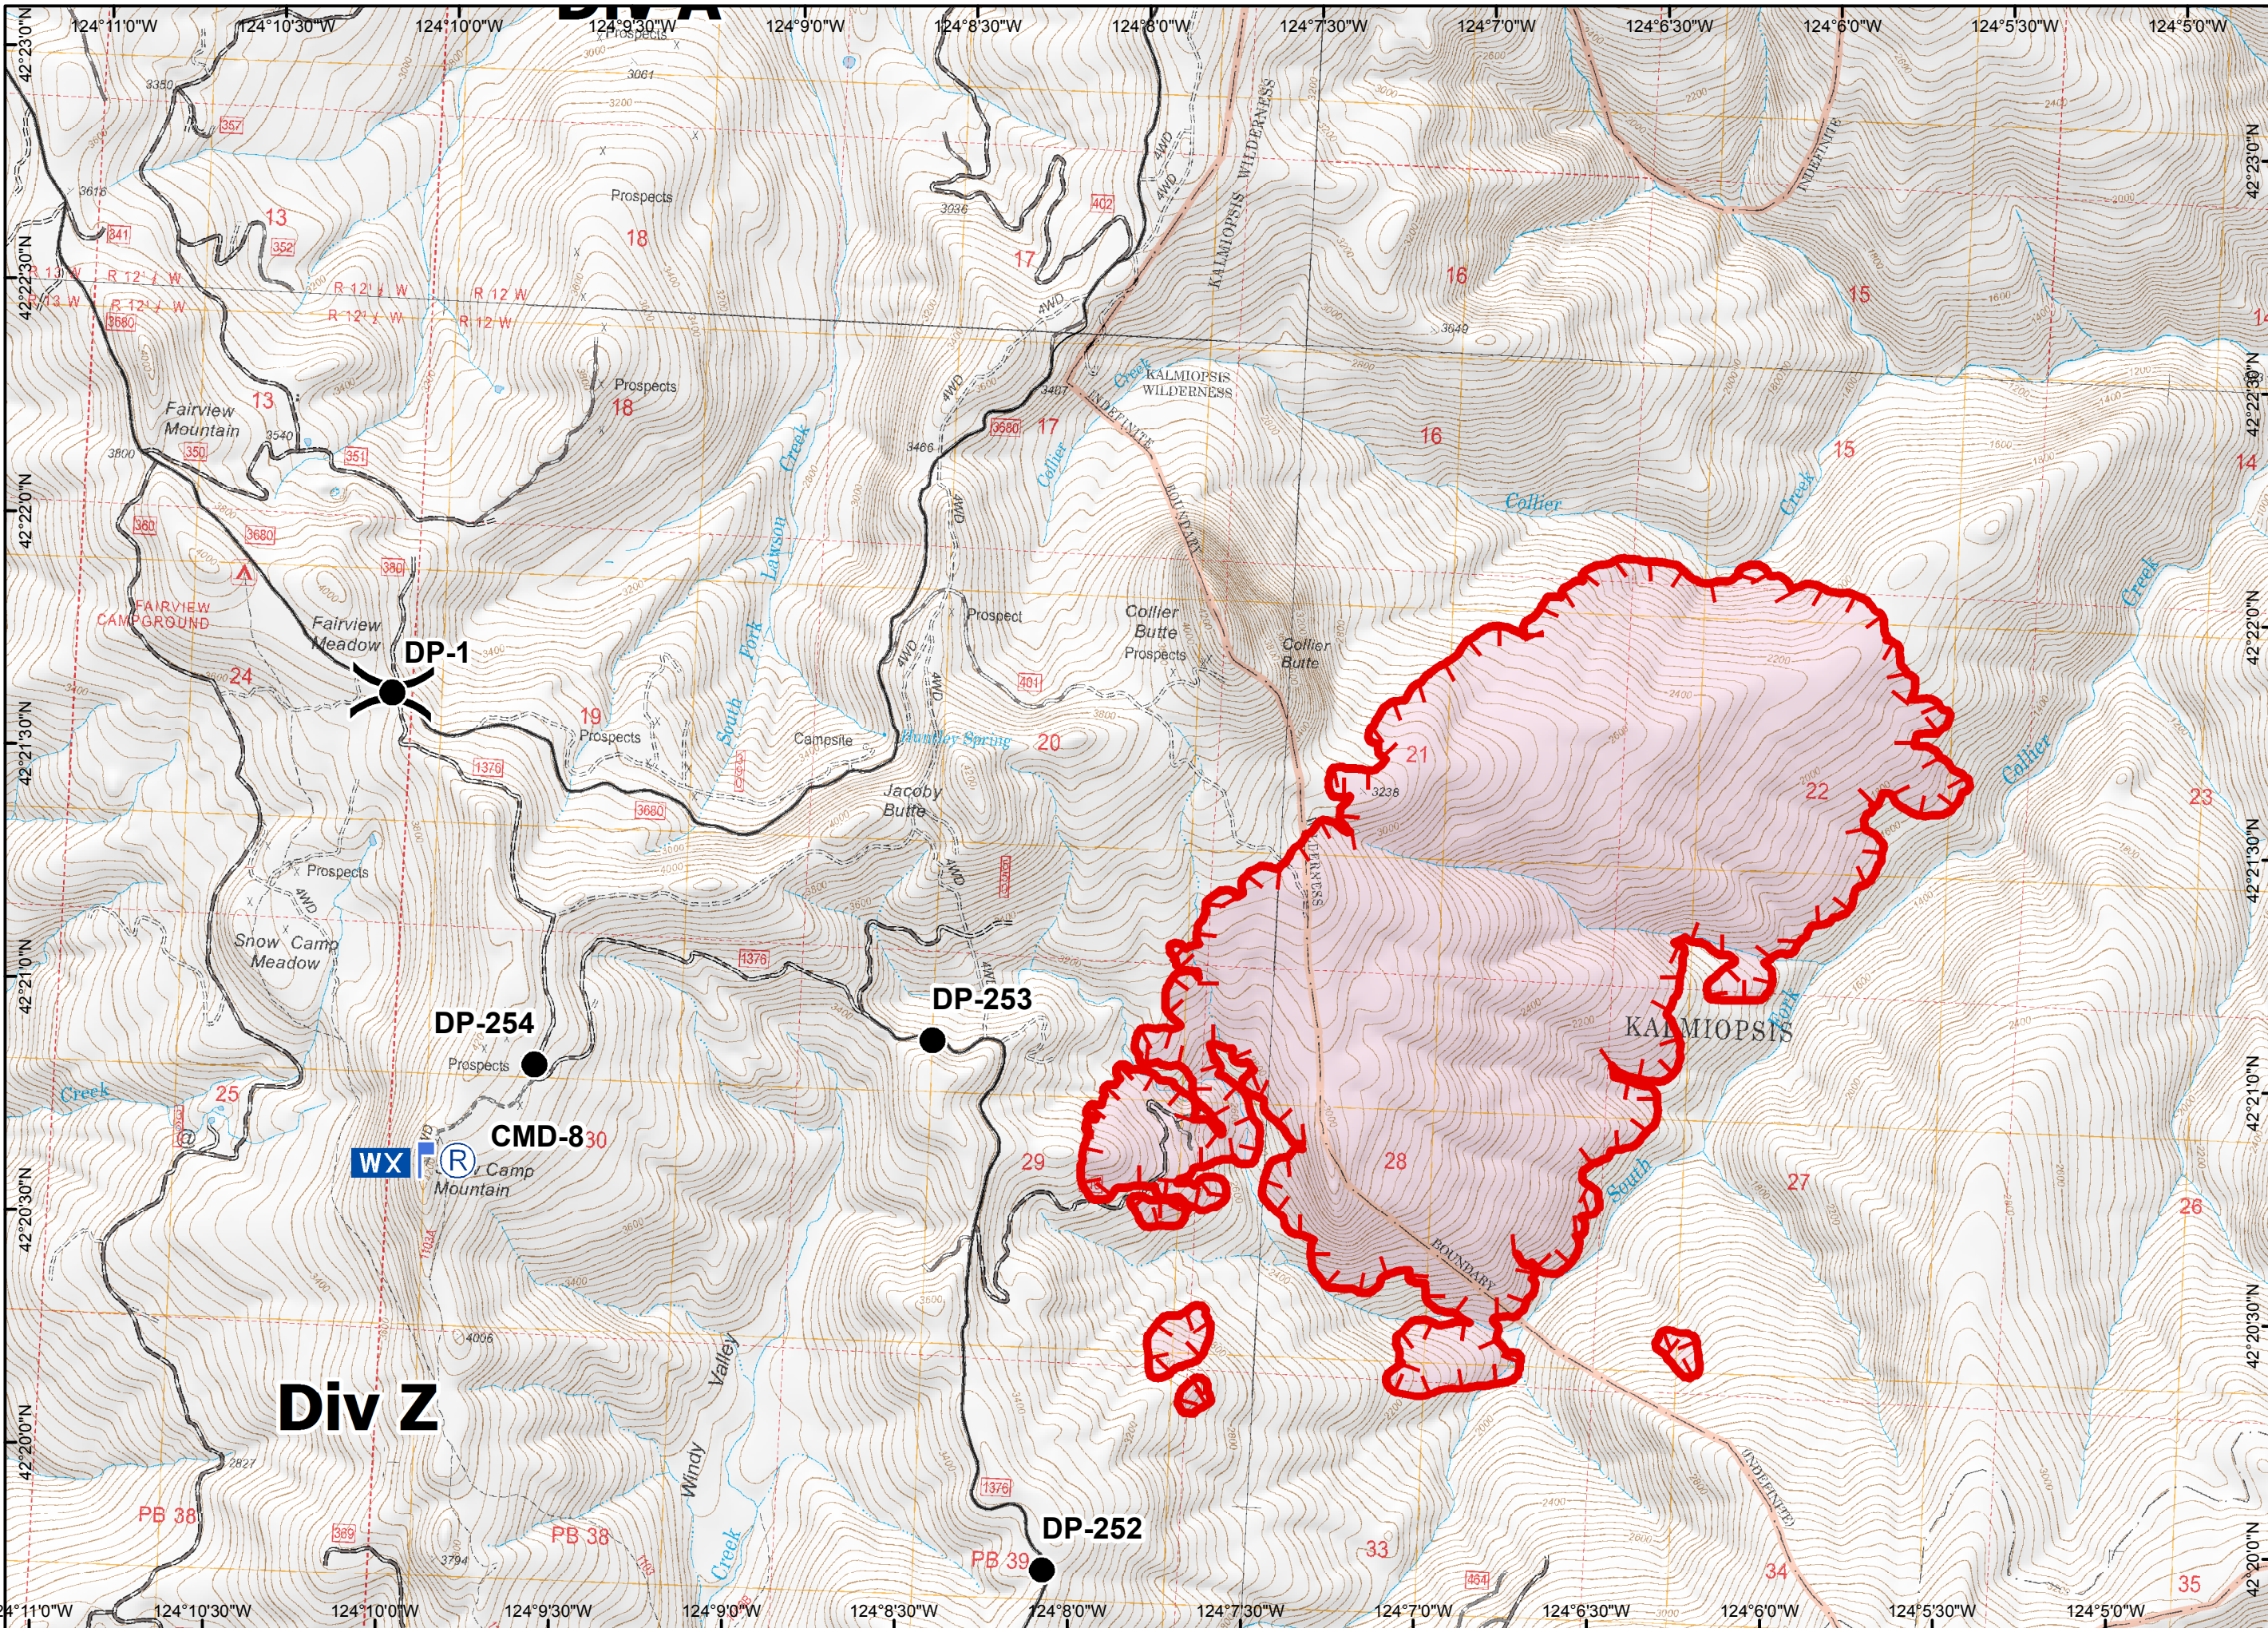

- Legend**
- Division
 - Drop Point
 - Lookout
 - Mobile Weather Unit
 - Repeater
 - Uncontrolled Fire Edge
 - 1 - BASIC CUSTODIAL CARE (CLOSED)
 - 2 - HIGH CLEARANCE VEHICLES
 - 3 - SUITABLE FOR PASSENGER CARS
 - Kalmiopsis Wilderness

Div Z

WX

R

DP-254

DP-253

DP-1

DP-252

CMD-830

PB 38

PB 39

PB 38