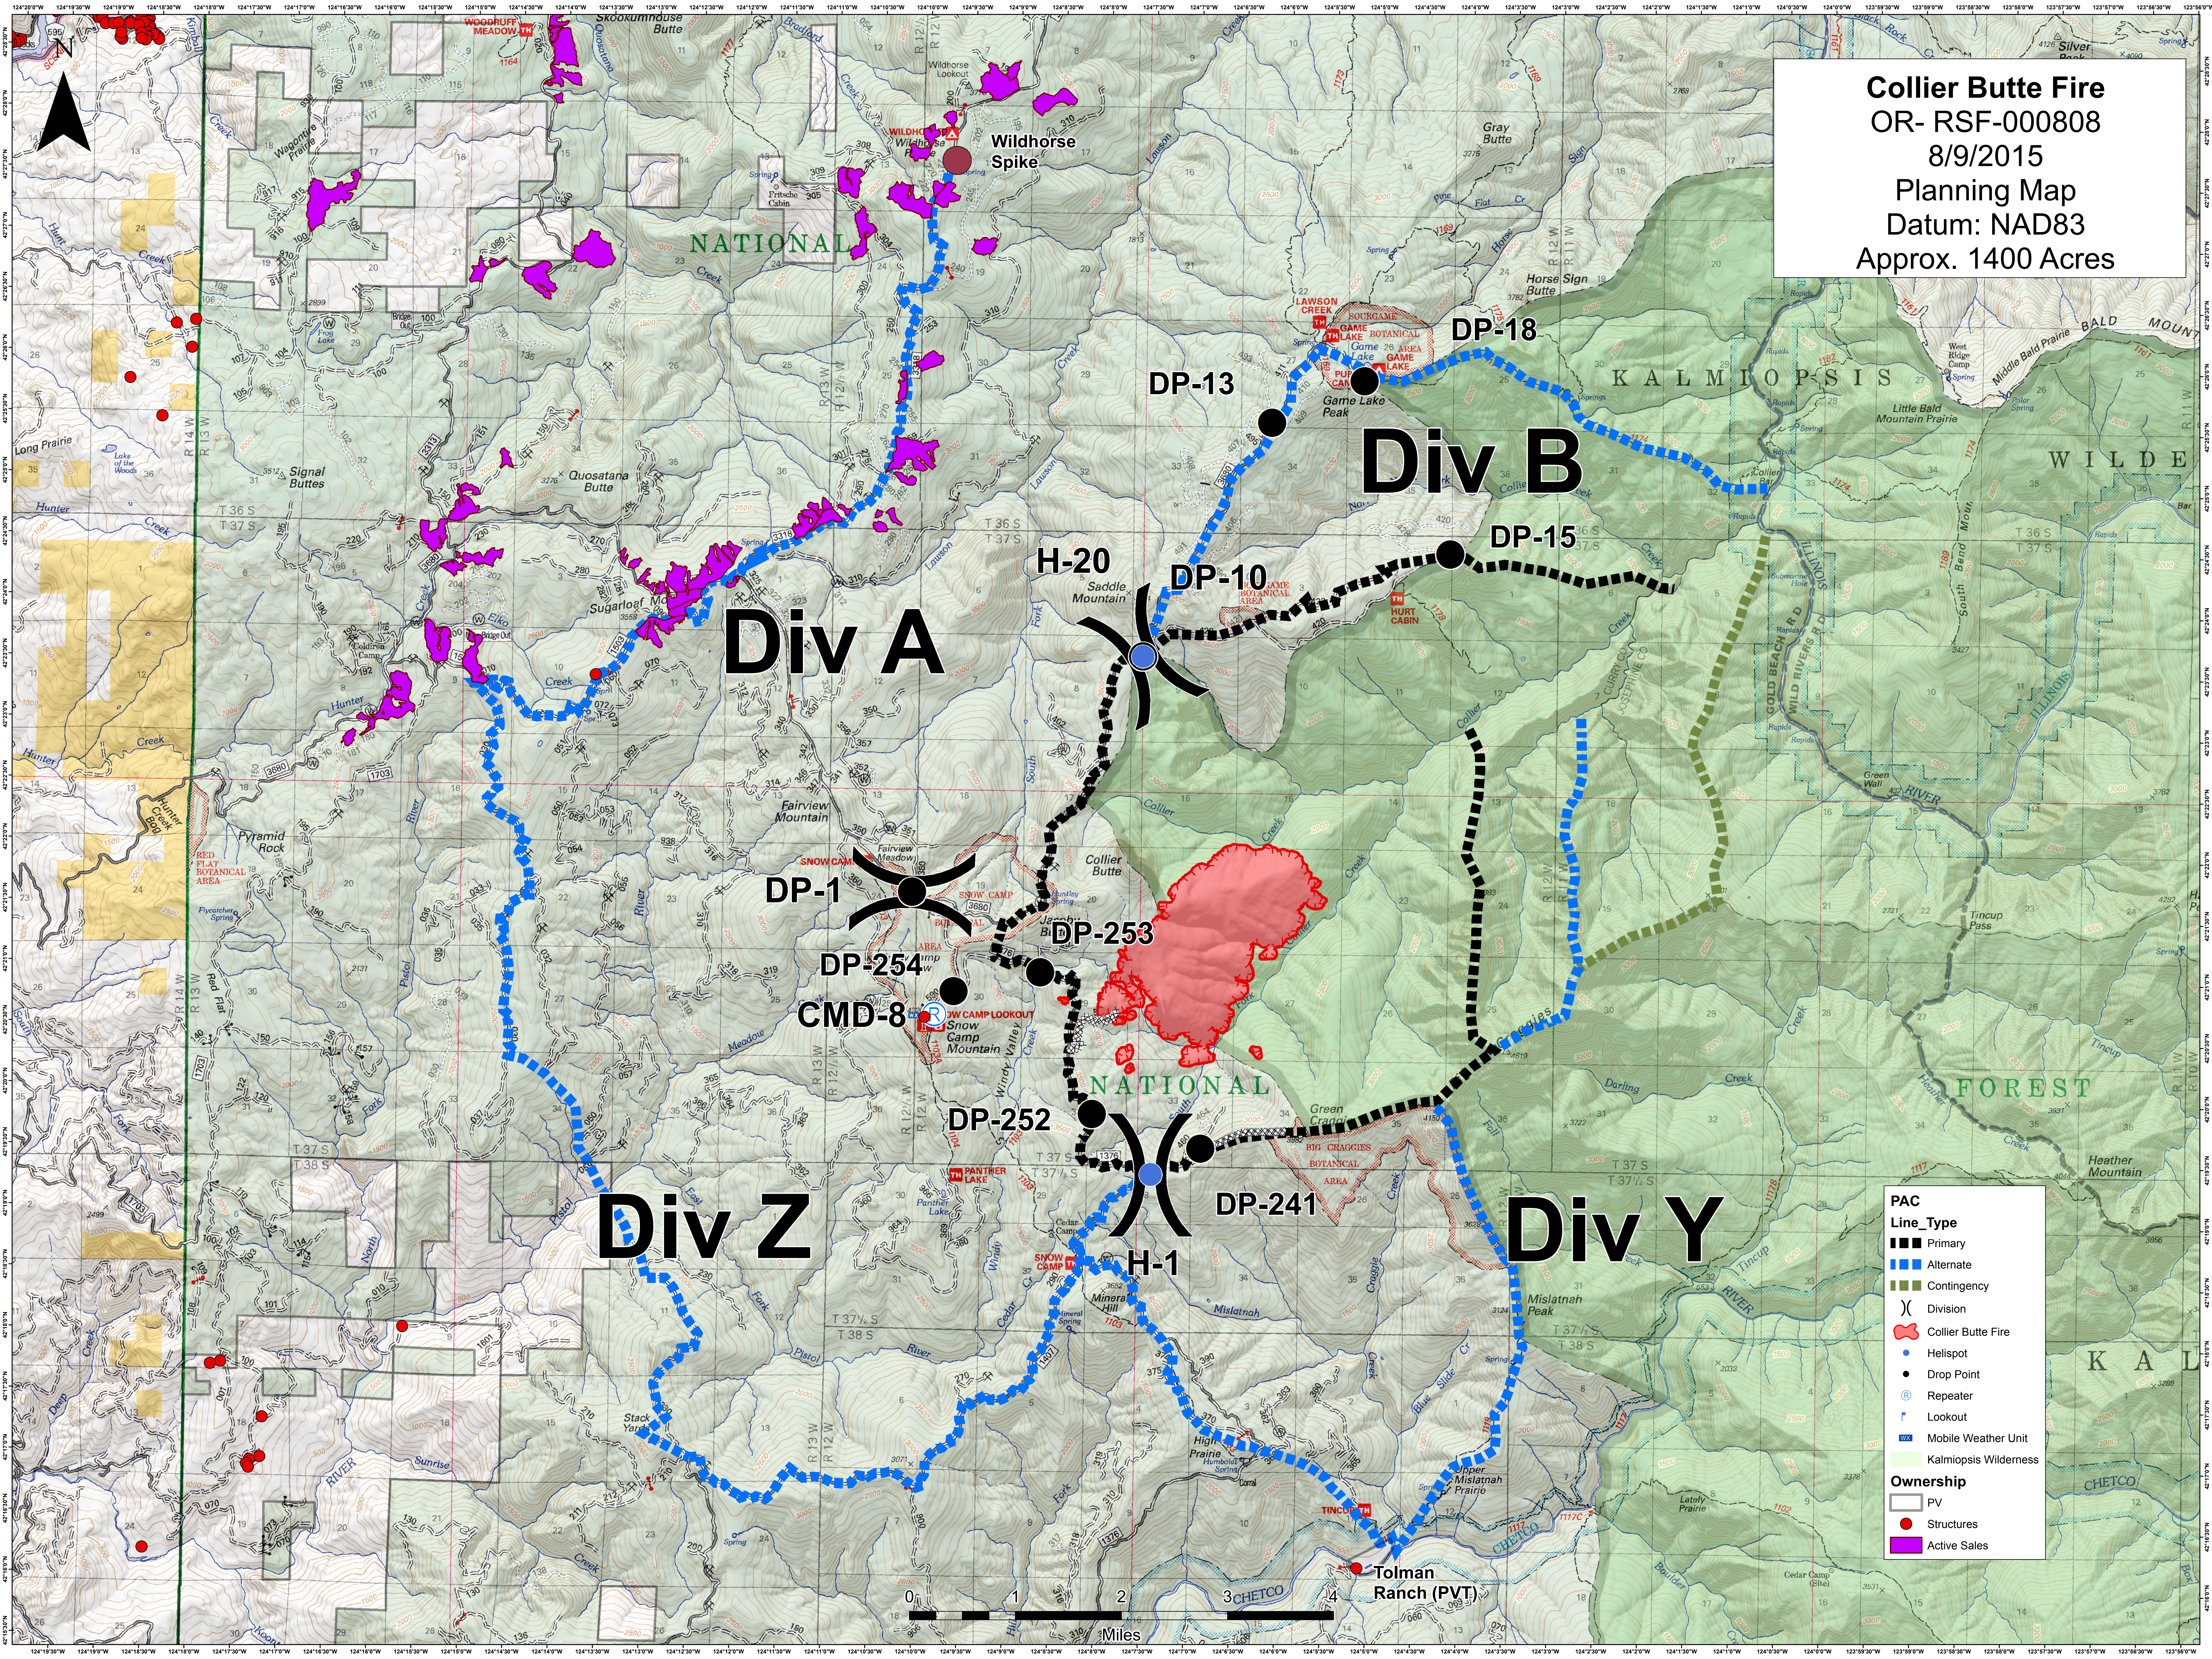

Collier Butte Fire
 OR- RSF-000808
 8/9/2015
 Planning Map
 Datum: NAD83
 Approx. 1400 Acres

Div A

Div B

Div Z

Div Y

DP-1

DP-254

CMD-8

DP-252

DP-253

DP-241

DP-10

DP-13

DP-18

DP-15

H-20

H-1

SADDLE MOUNTAIN

MINOR HILL

WILDHORSE SPIKE

GAME LAKE

COLLIER BUTTE

SNOW CAMP

PANTHER LAKE

TOLMAN RANCH (PVT)

NATIONAL FOREST

NATIONAL FOREST

KALMIOPSIS

FOREST

KALMIOPSIS WILDERNESS

Ownership

PV Structures Active Sales