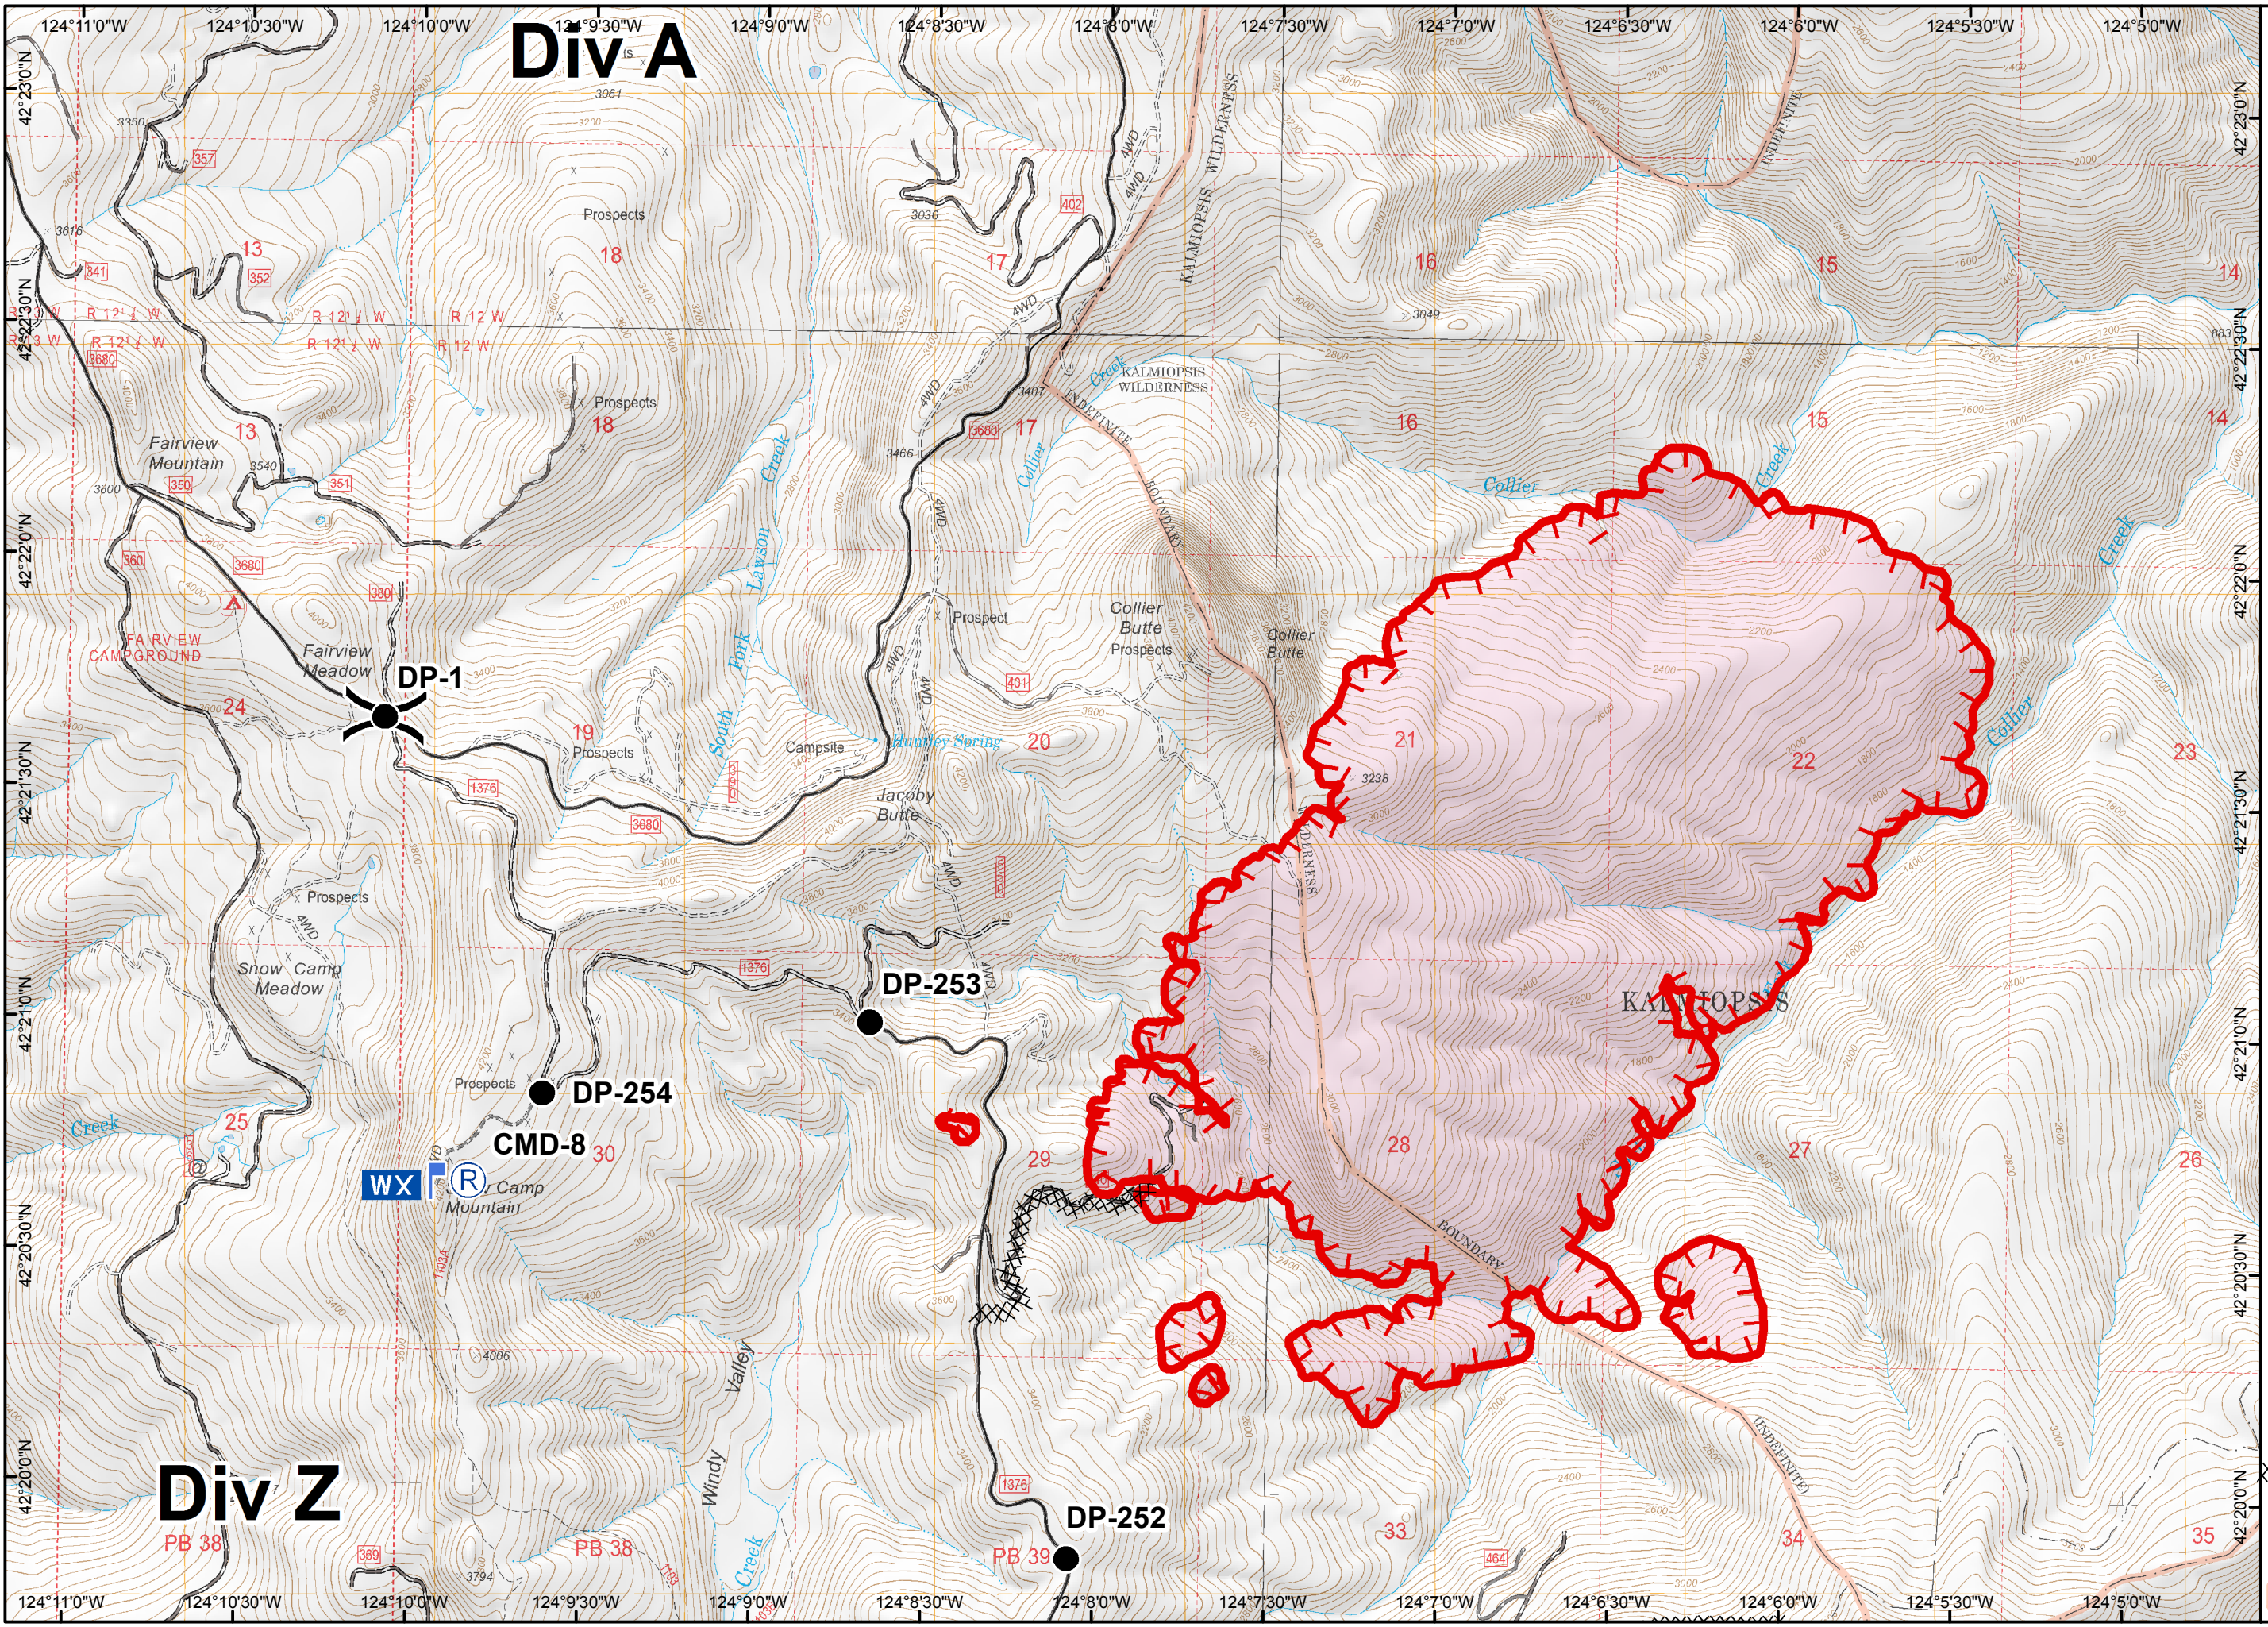

Legend

-  Division
-  Drop Point
-  Lookout
-  Mobile Weather Unit
-  Repeater
-  Uncontrolled Fire Edge
-  Completed Dozer Line
-  1 - BASIC CUSTODIAL CARE (CLOSED)
-  2 - HIGH CLEARANCE VEHICLES
-  3 - SUITABLE FOR PASSENGER CARS
-  Kalmiopsis Wilderness

Div A

Div Z