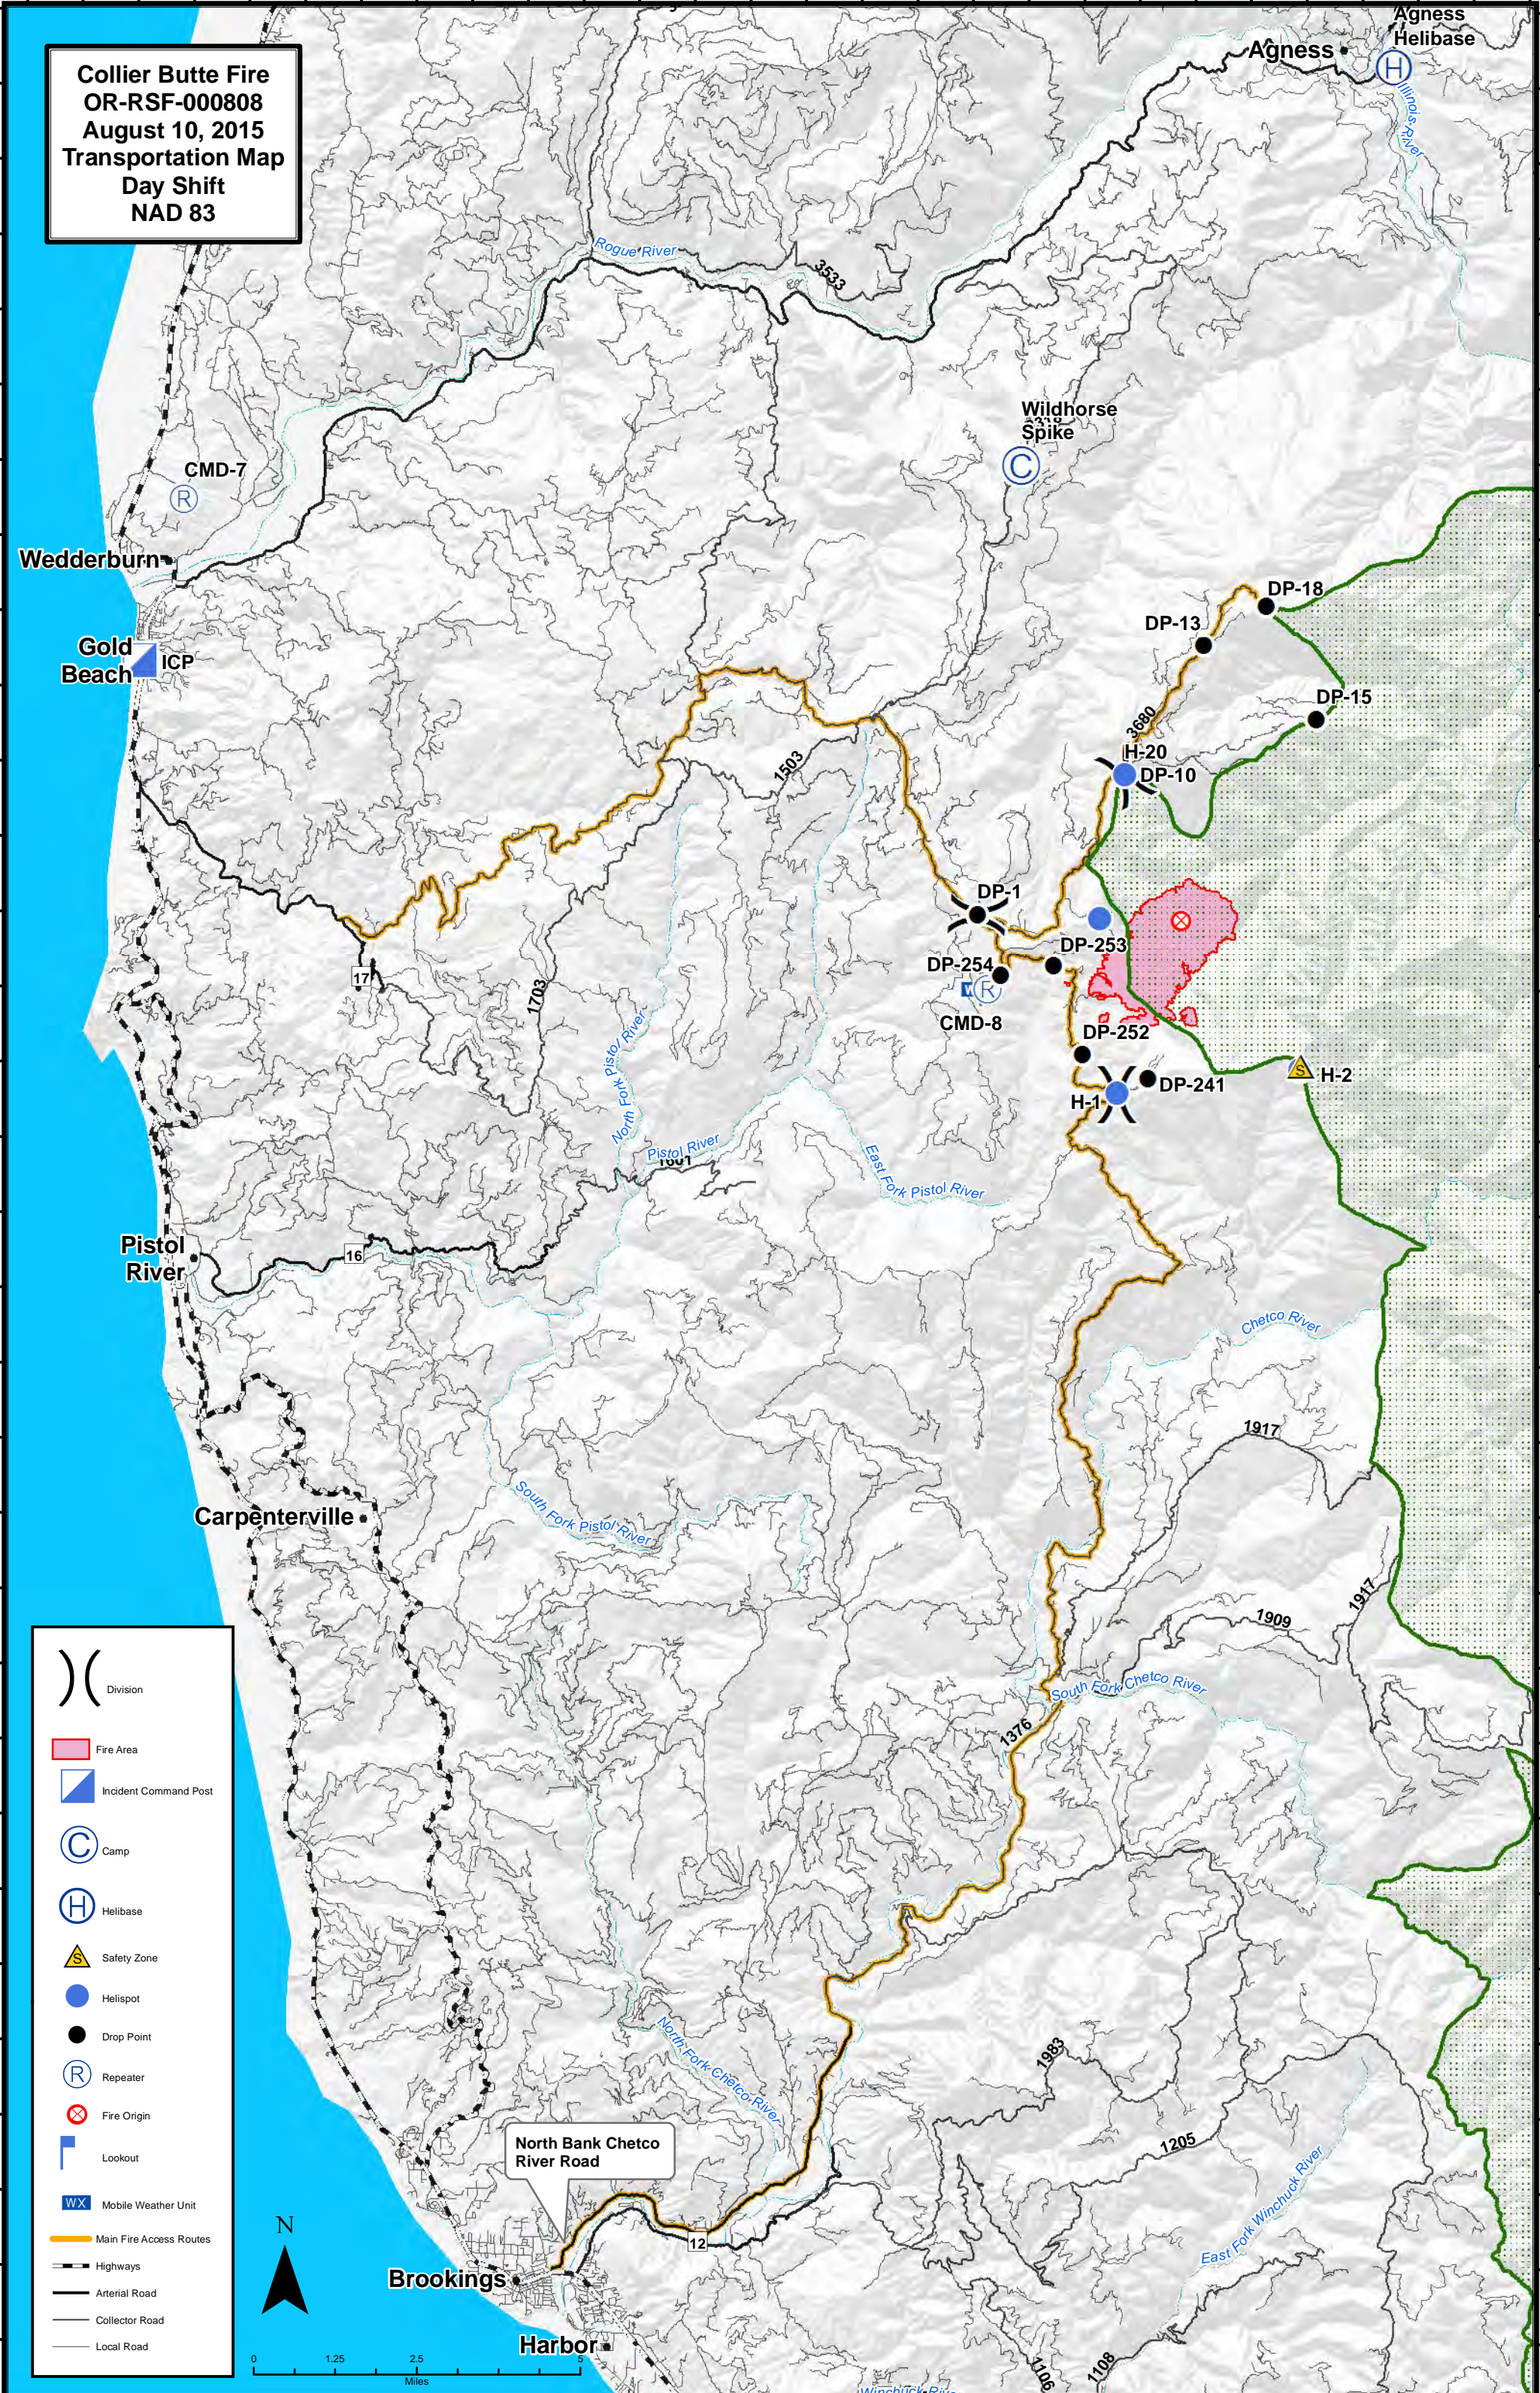

**Collier Butte Fire
OR-RSF-000808
August 10, 2015
Transportation Map
Day Shift
NAD 83**

- Division
- Fire Area
- Incident Command Post
- Camp
- Helibase
- Safety Zone
- Helispot
- Drop Point
- Repeater
- Fire Origin
- Lookout
- Mobile Weather Unit
- Main Fire Access Routes
- Highways
- Arterial Road
- Collector Road
- Local Road