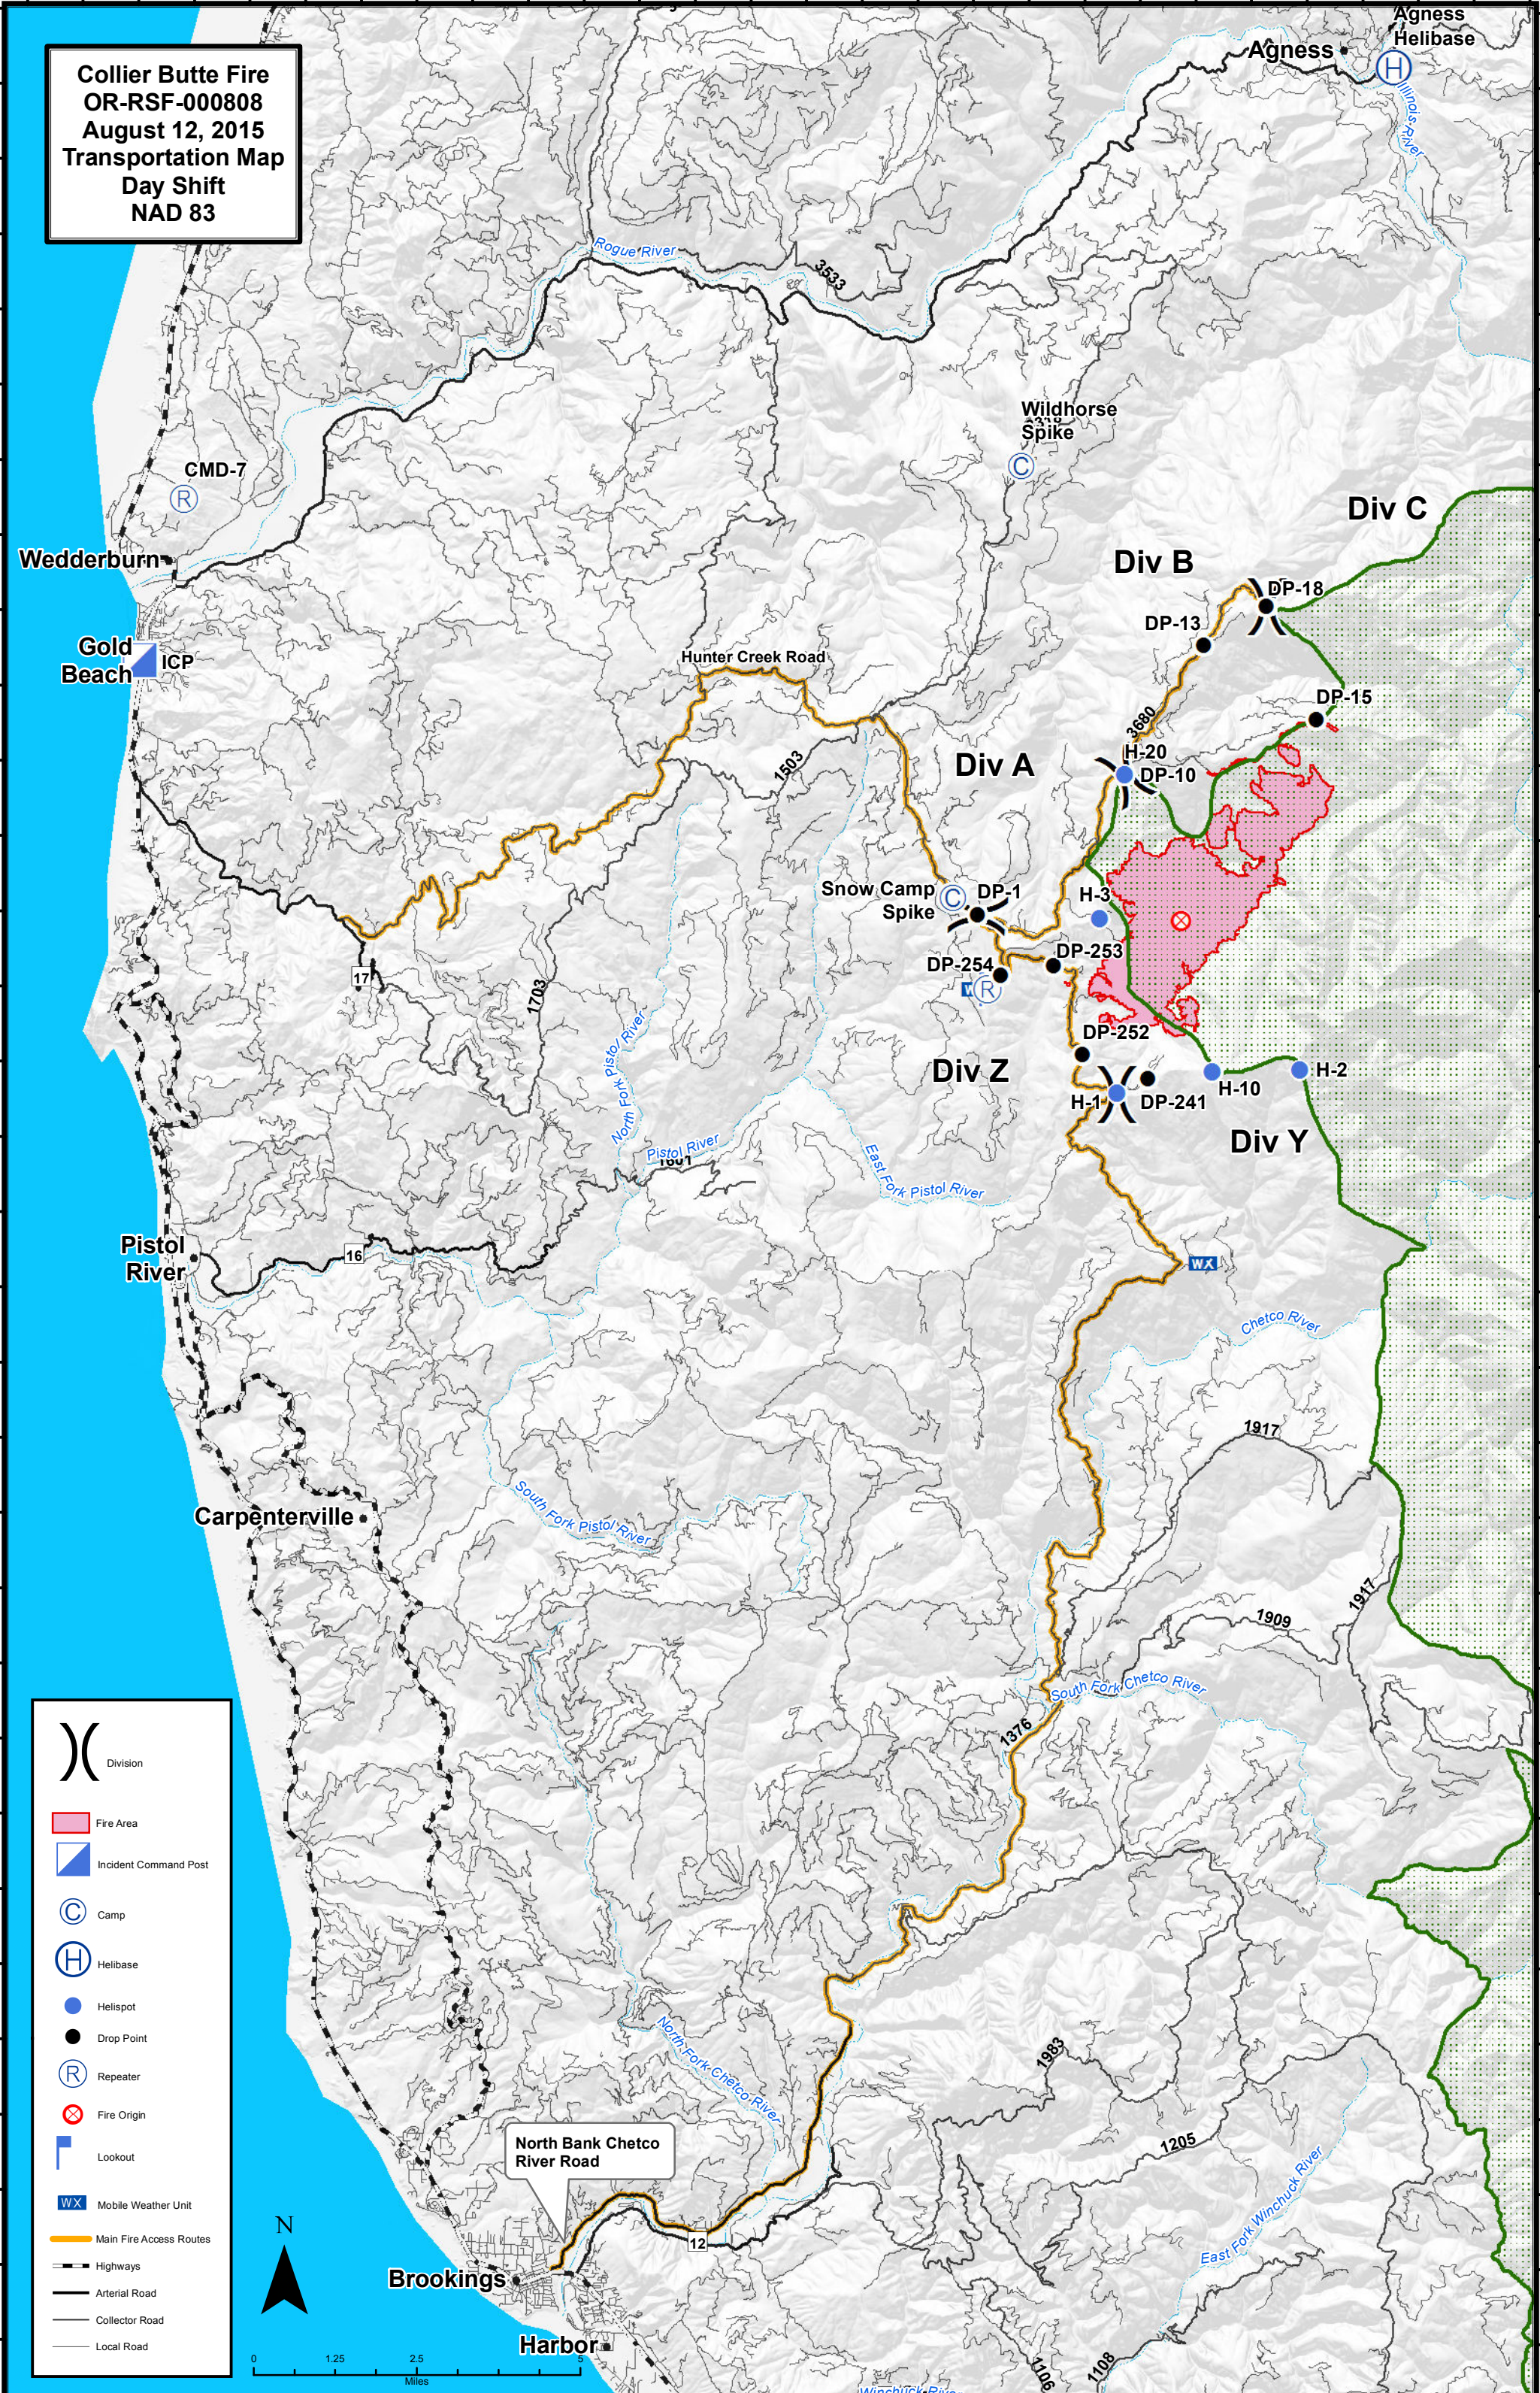

Collier Butte Fire
OR-RSF-000808
August 12, 2015
Transportation Map
Day Shift
NAD 83

Legend

- () Division
- ▨ Fire Area
- ▢ Incident Command Post
- ⊙ Camp
- ⊕ Helibase
- Helispot
- Drop Point
- ⊙ Repeater
- ⊗ Fire Origin
- ▬ Lookout
- WX Mobile Weather Unit
- Main Fire Access Routes
- Highways
- Arterial Road
- Collector Road
- Local Road

0 1.25 2.5 Miles