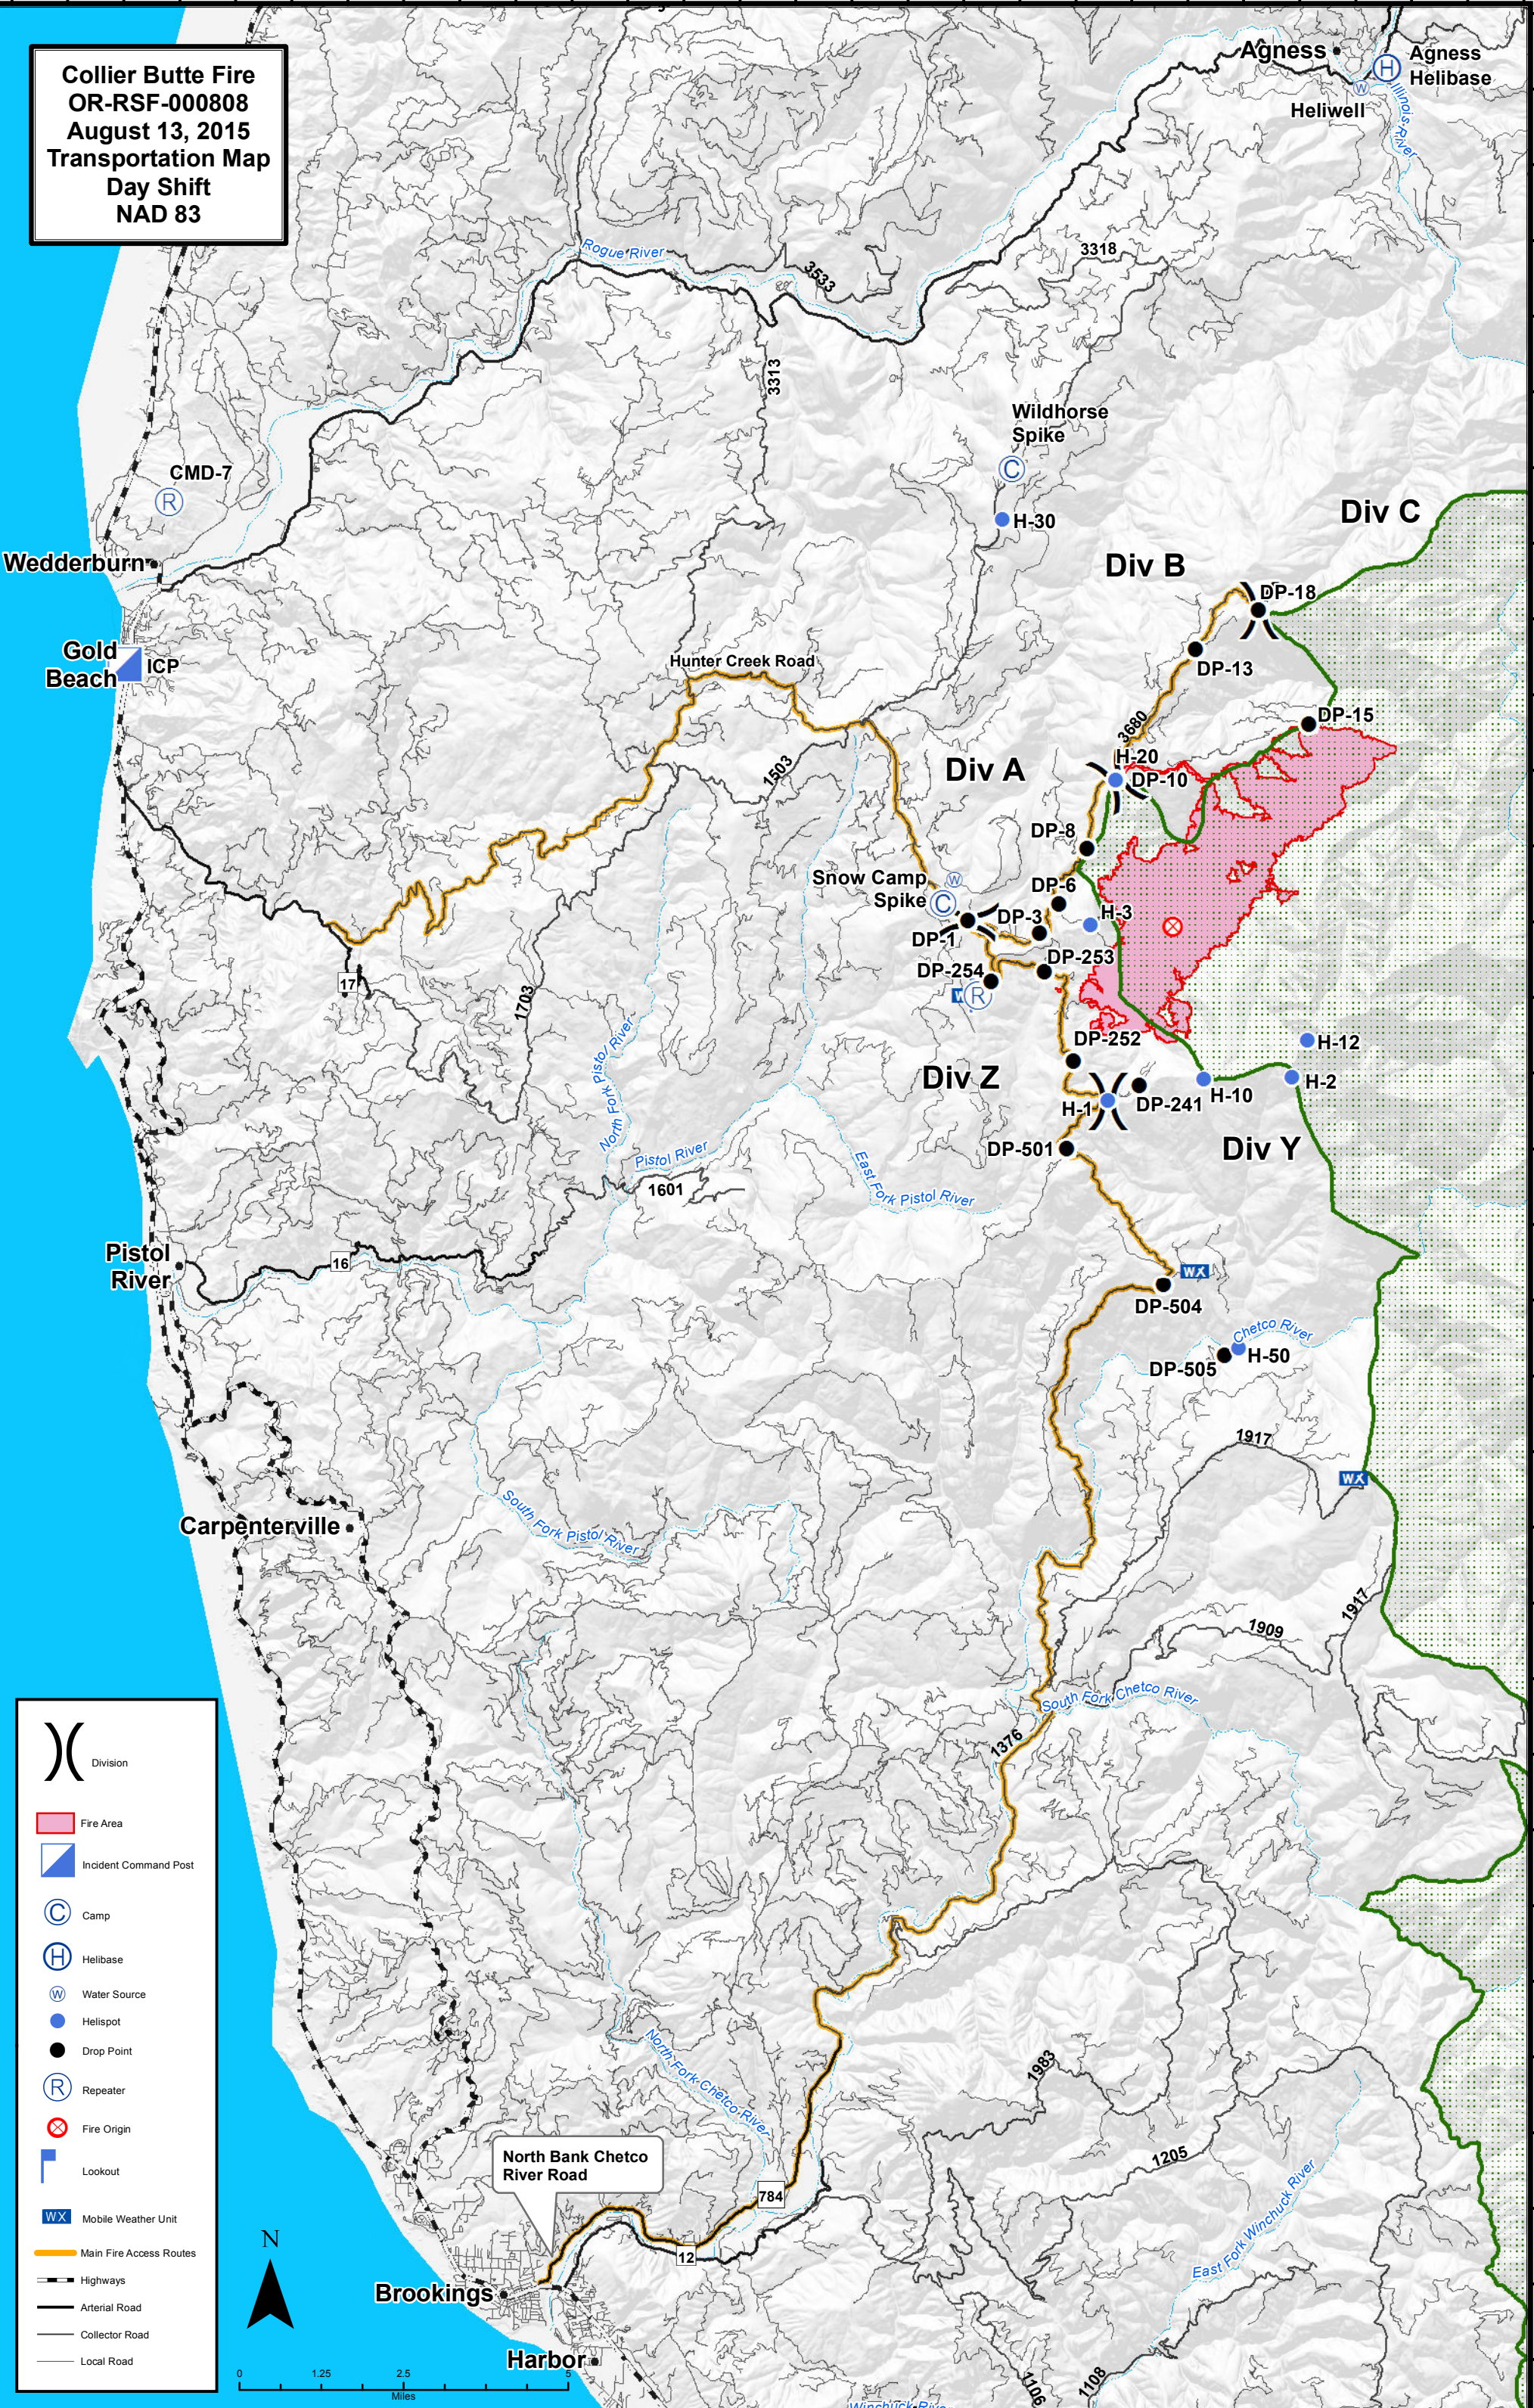

**Collier Butte Fire  
OR-RSF-000808  
August 13, 2015  
Transportation Map  
Day Shift  
NAD 83**

**Legend**

- Division
- Fire Area
- Incident Command Post
- Camp
- Helibase
- Water Source
- Helispot
- Drop Point
- Repeater
- Fire Origin
- Lookout
- Mobile Weather Unit
- Main Fire Access Routes
- Highways
- Arterial Road
- Collector Road
- Local Road

**Scale**  
0 1.25 2.5 Miles

**North Arrow**