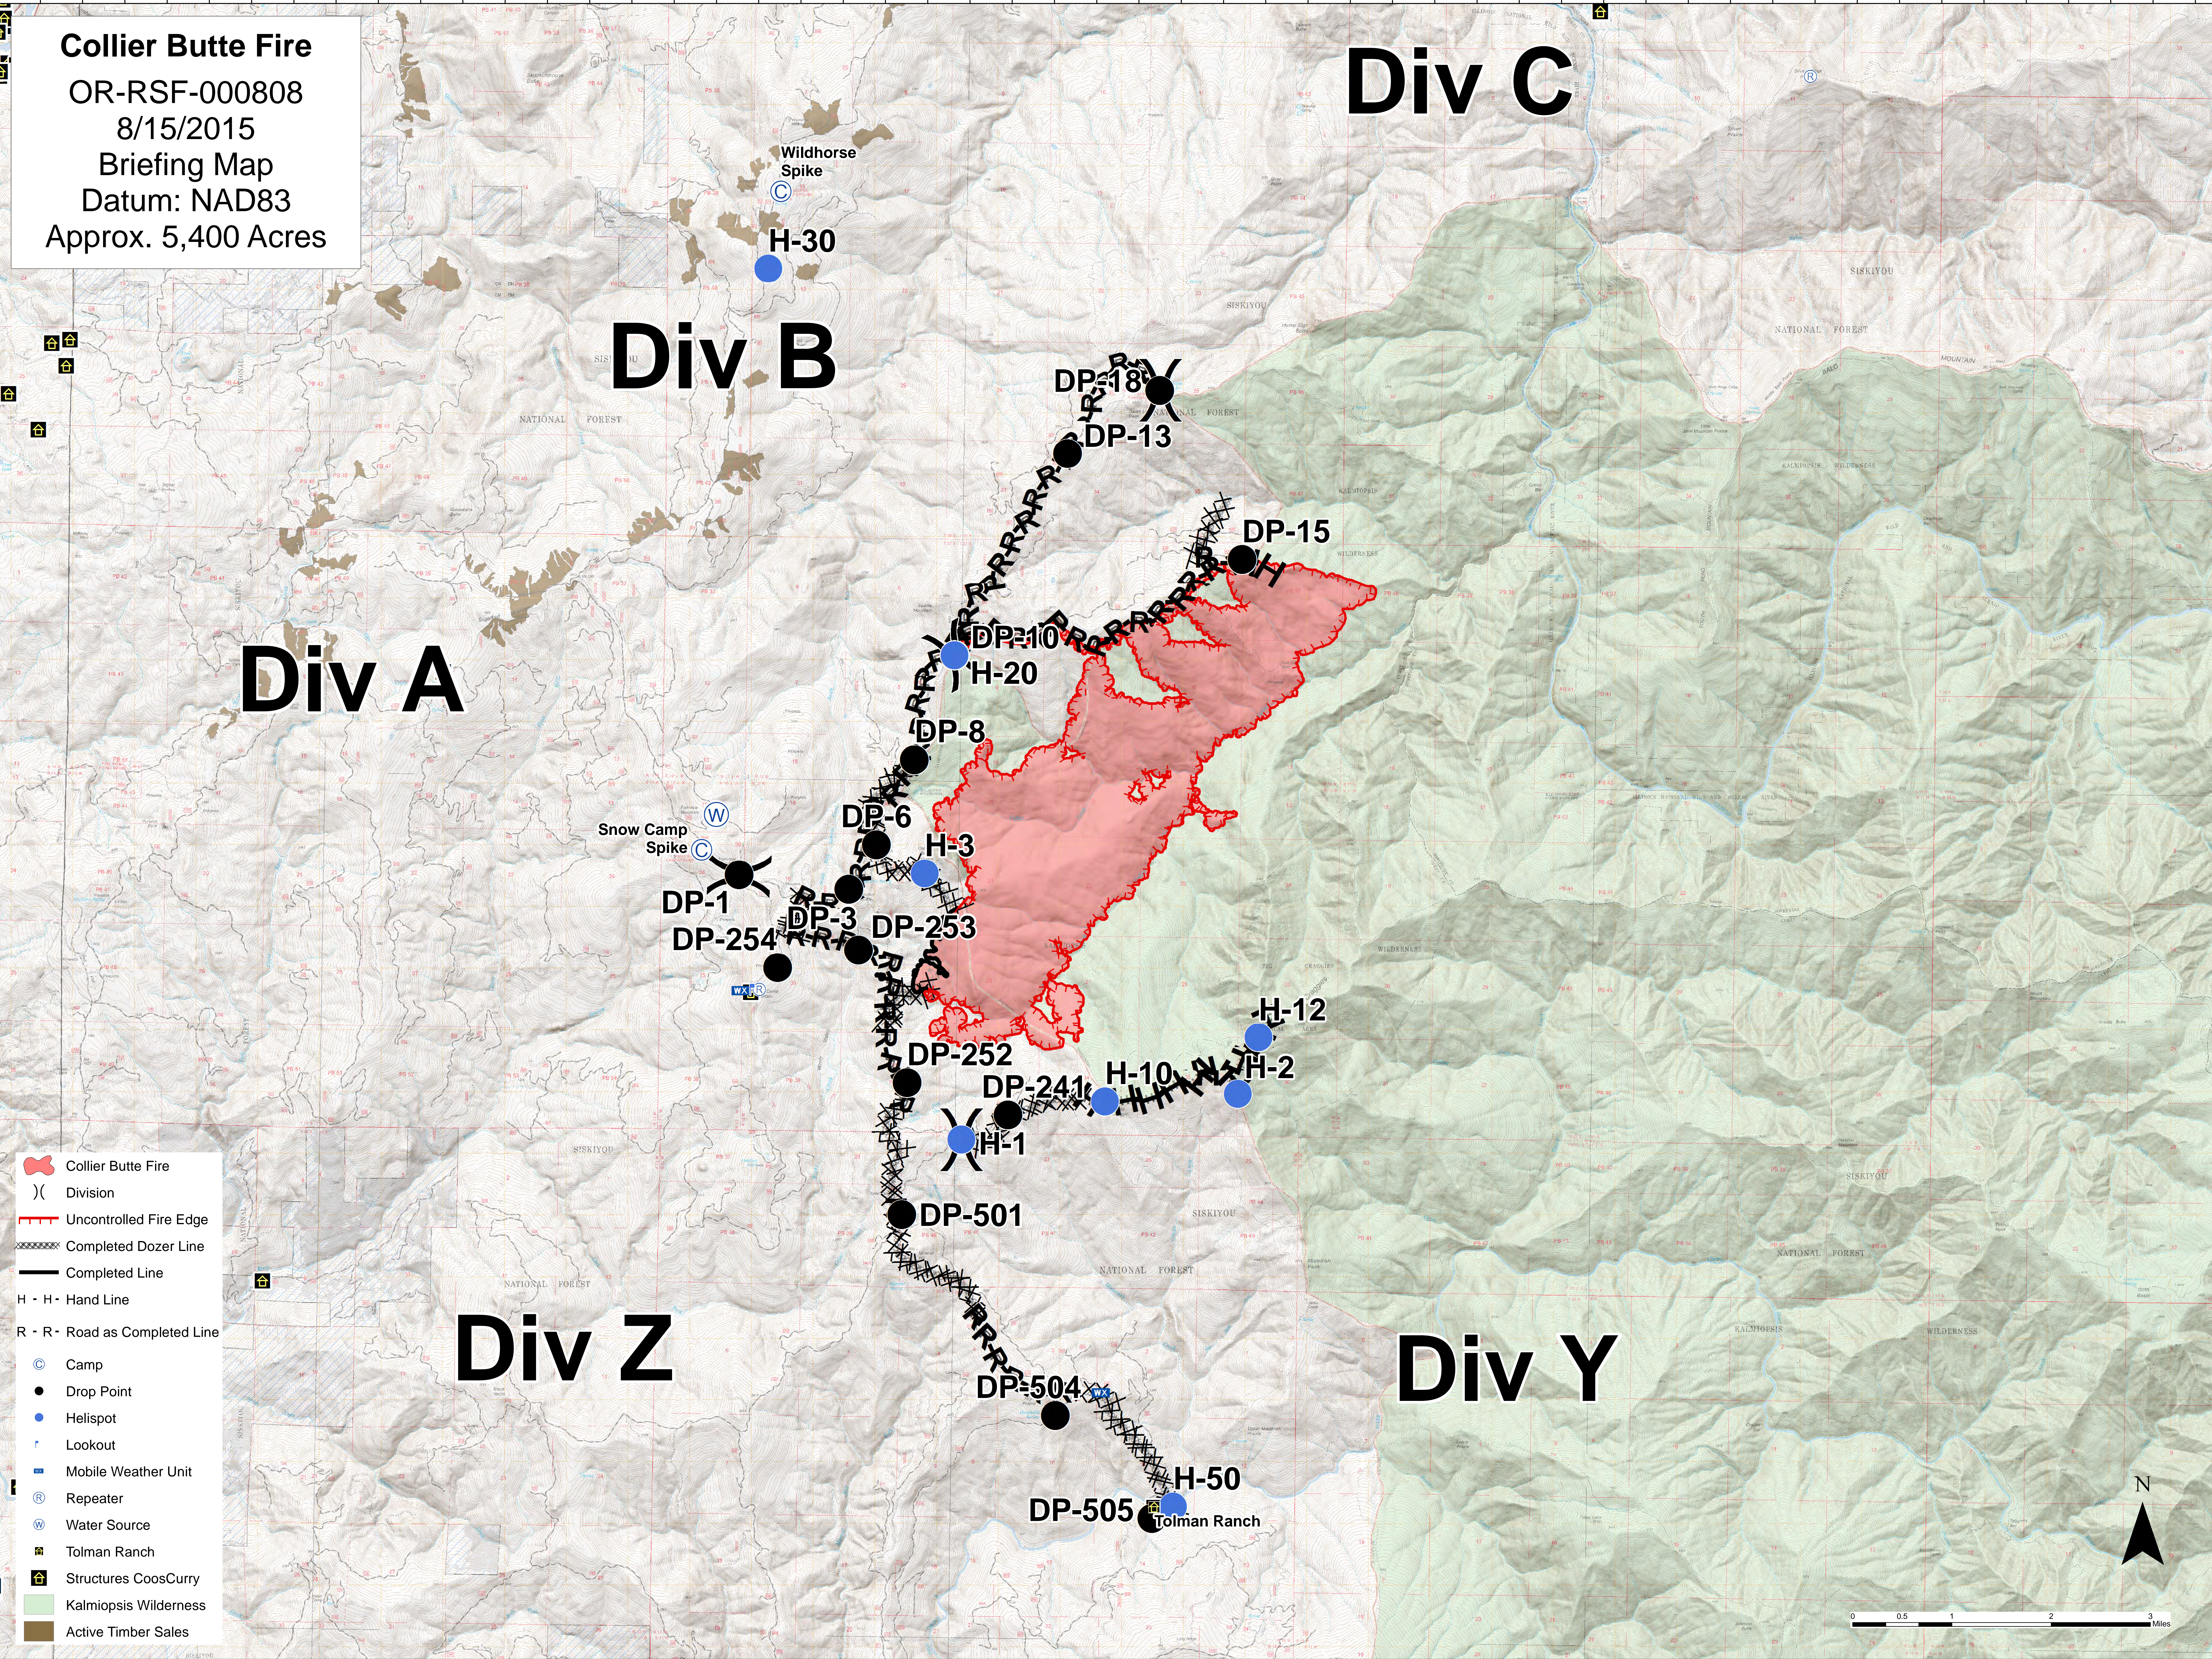

Collier Butte Fire
 OR-RSF-000808
 8/15/2015
 Briefing Map
 Datum: NAD83
 Approx. 5,400 Acres

- Collier Butte Fire
- Division
- Uncontrolled Fire Edge
- Completed Dozer Line
- Completed Line
- Hand Line
- Road as Completed Line
- Camp
- Drop Point
- Helispot
- Lookout
- Mobile Weather Unit
- Repeater
- Water Source
- Tolman Ranch
- Structures CoosCurry
- Kalmiopsis Wilderness
- Active Timber Sales

0 0.5 1 2 3 Miles