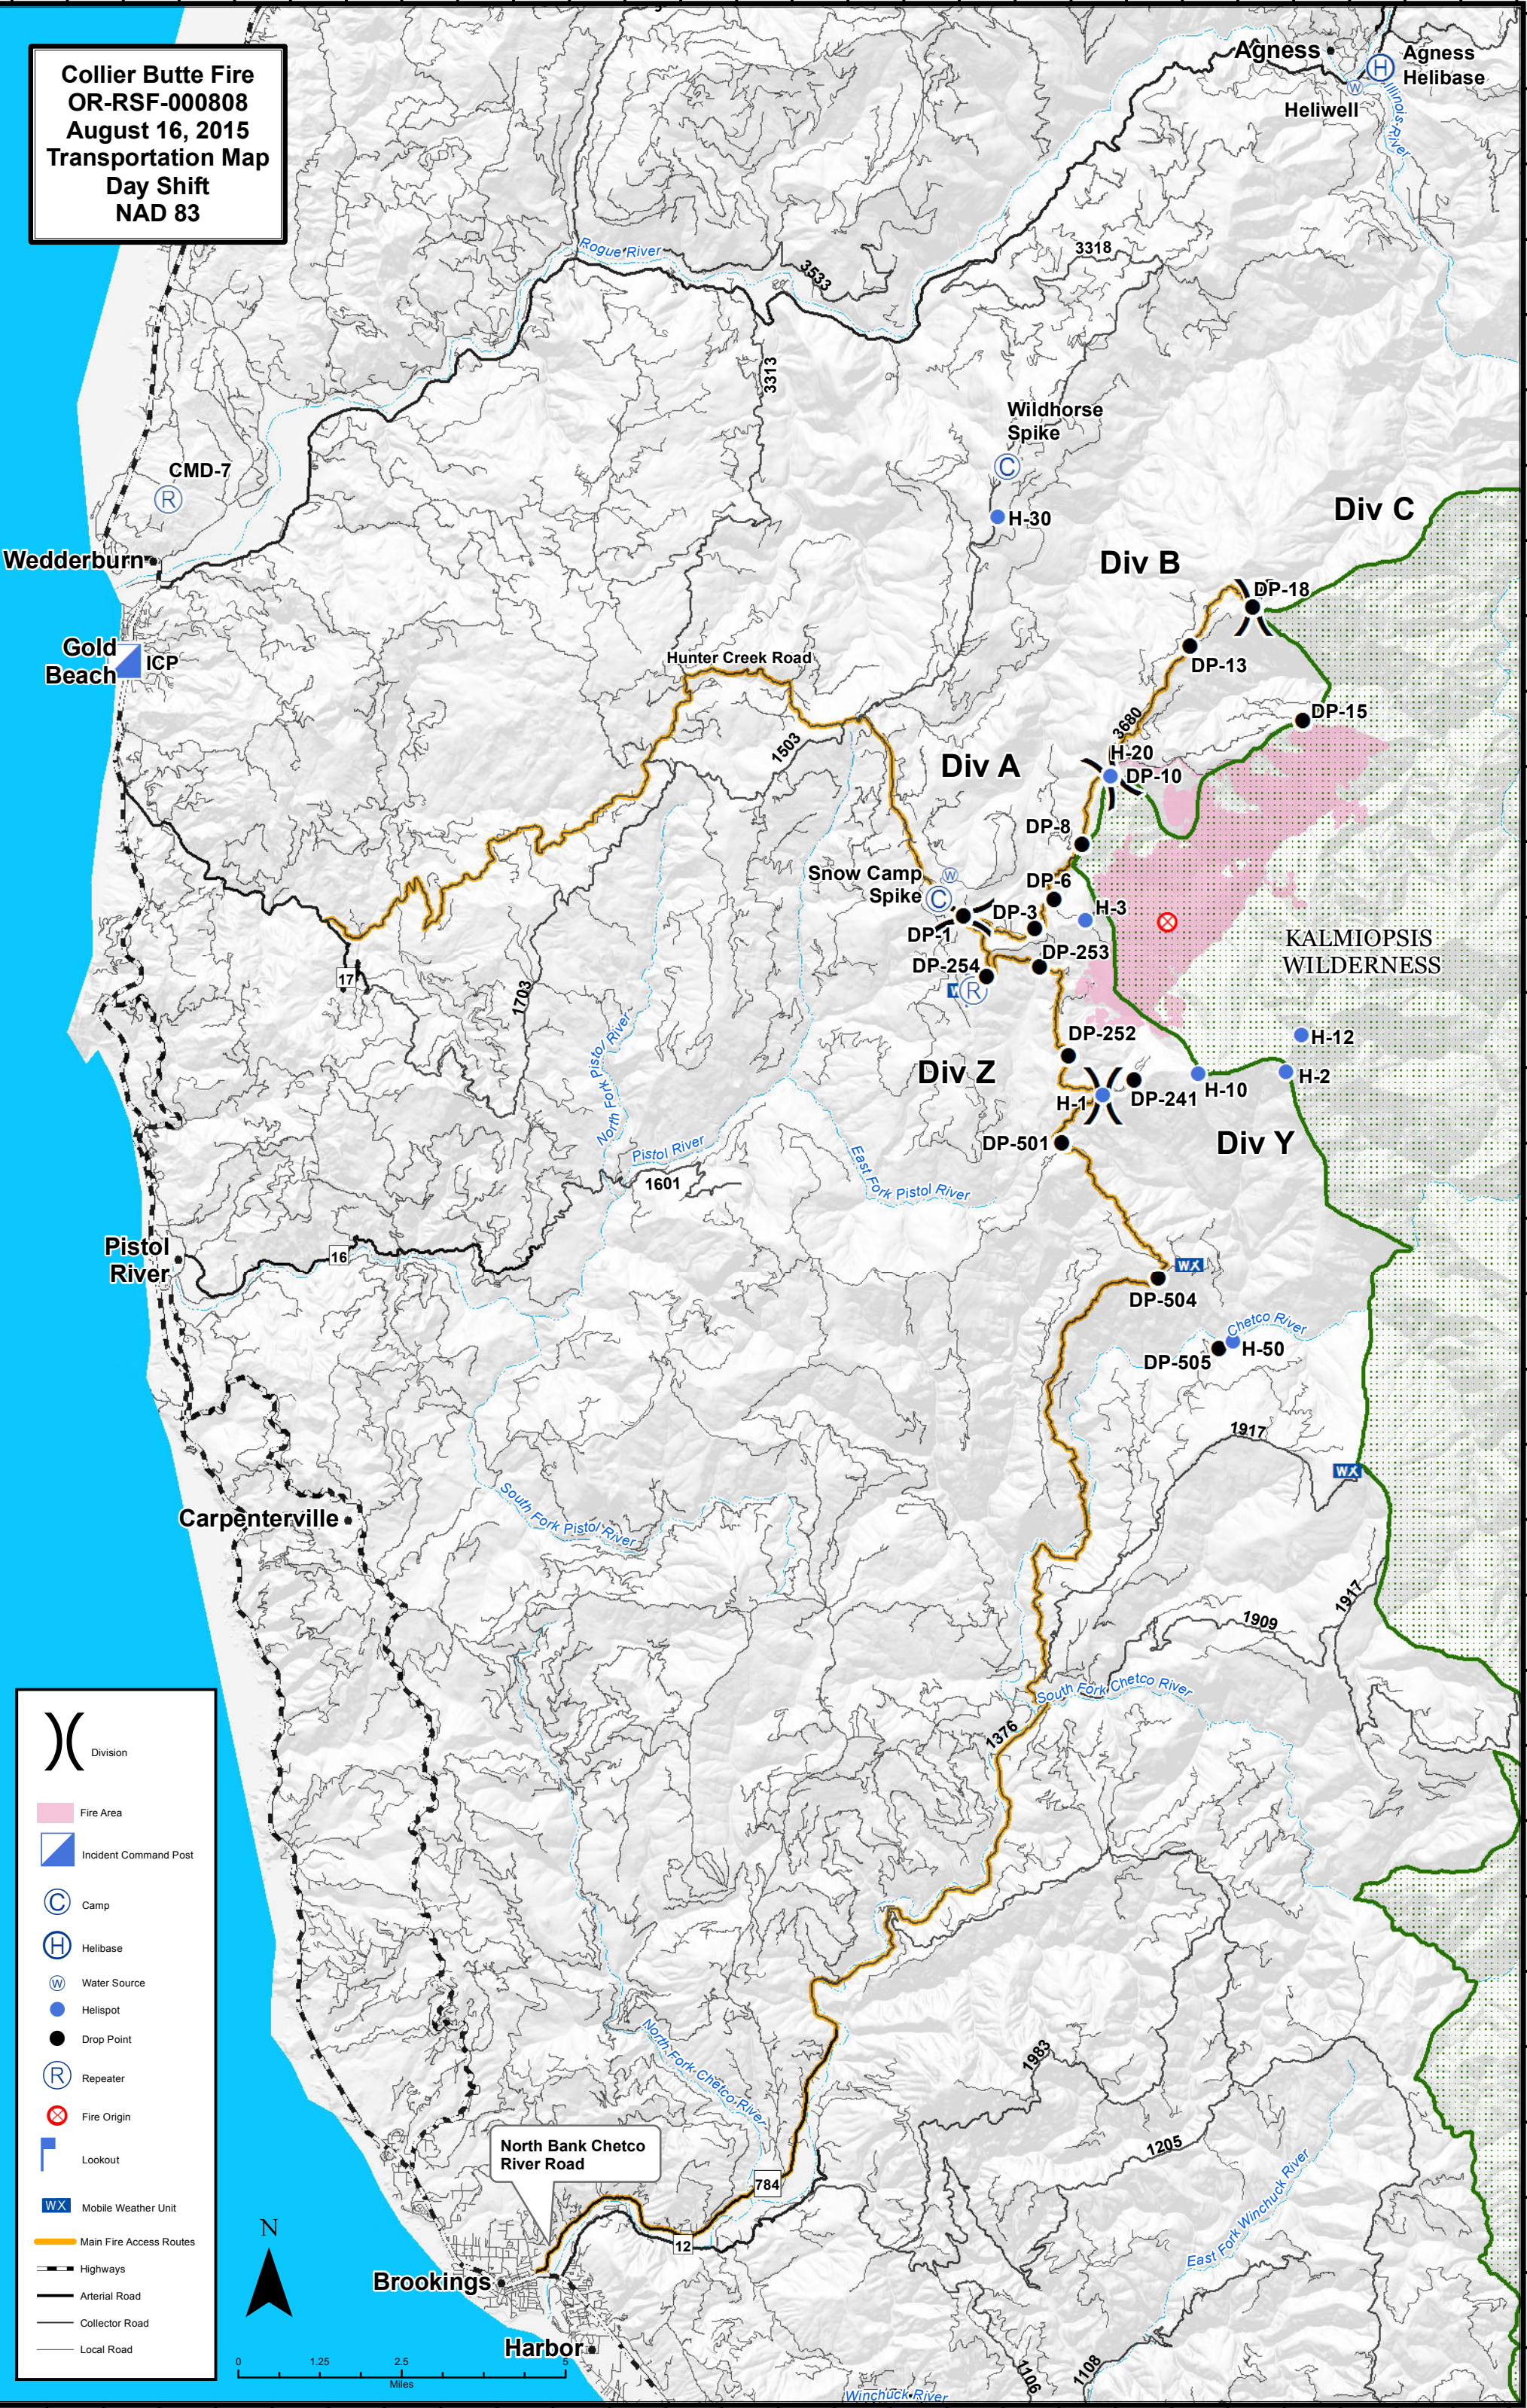

**Collier Butte Fire  
OR-RSF-000808  
August 16, 2015  
Transportation Map  
Day Shift  
NAD 83**

**Legend**

- Division
- Fire Area
- Incident Command Post
- Camp
- Helibase
- Water Source
- Helispot
- Drop Point
- Repeater
- Fire Origin
- Lookout
- Mobile Weather Unit
- Main Fire Access Routes
- Highways
- Arterial Road
- Collector Road
- Local Road

0 1.25 2.5 Miles