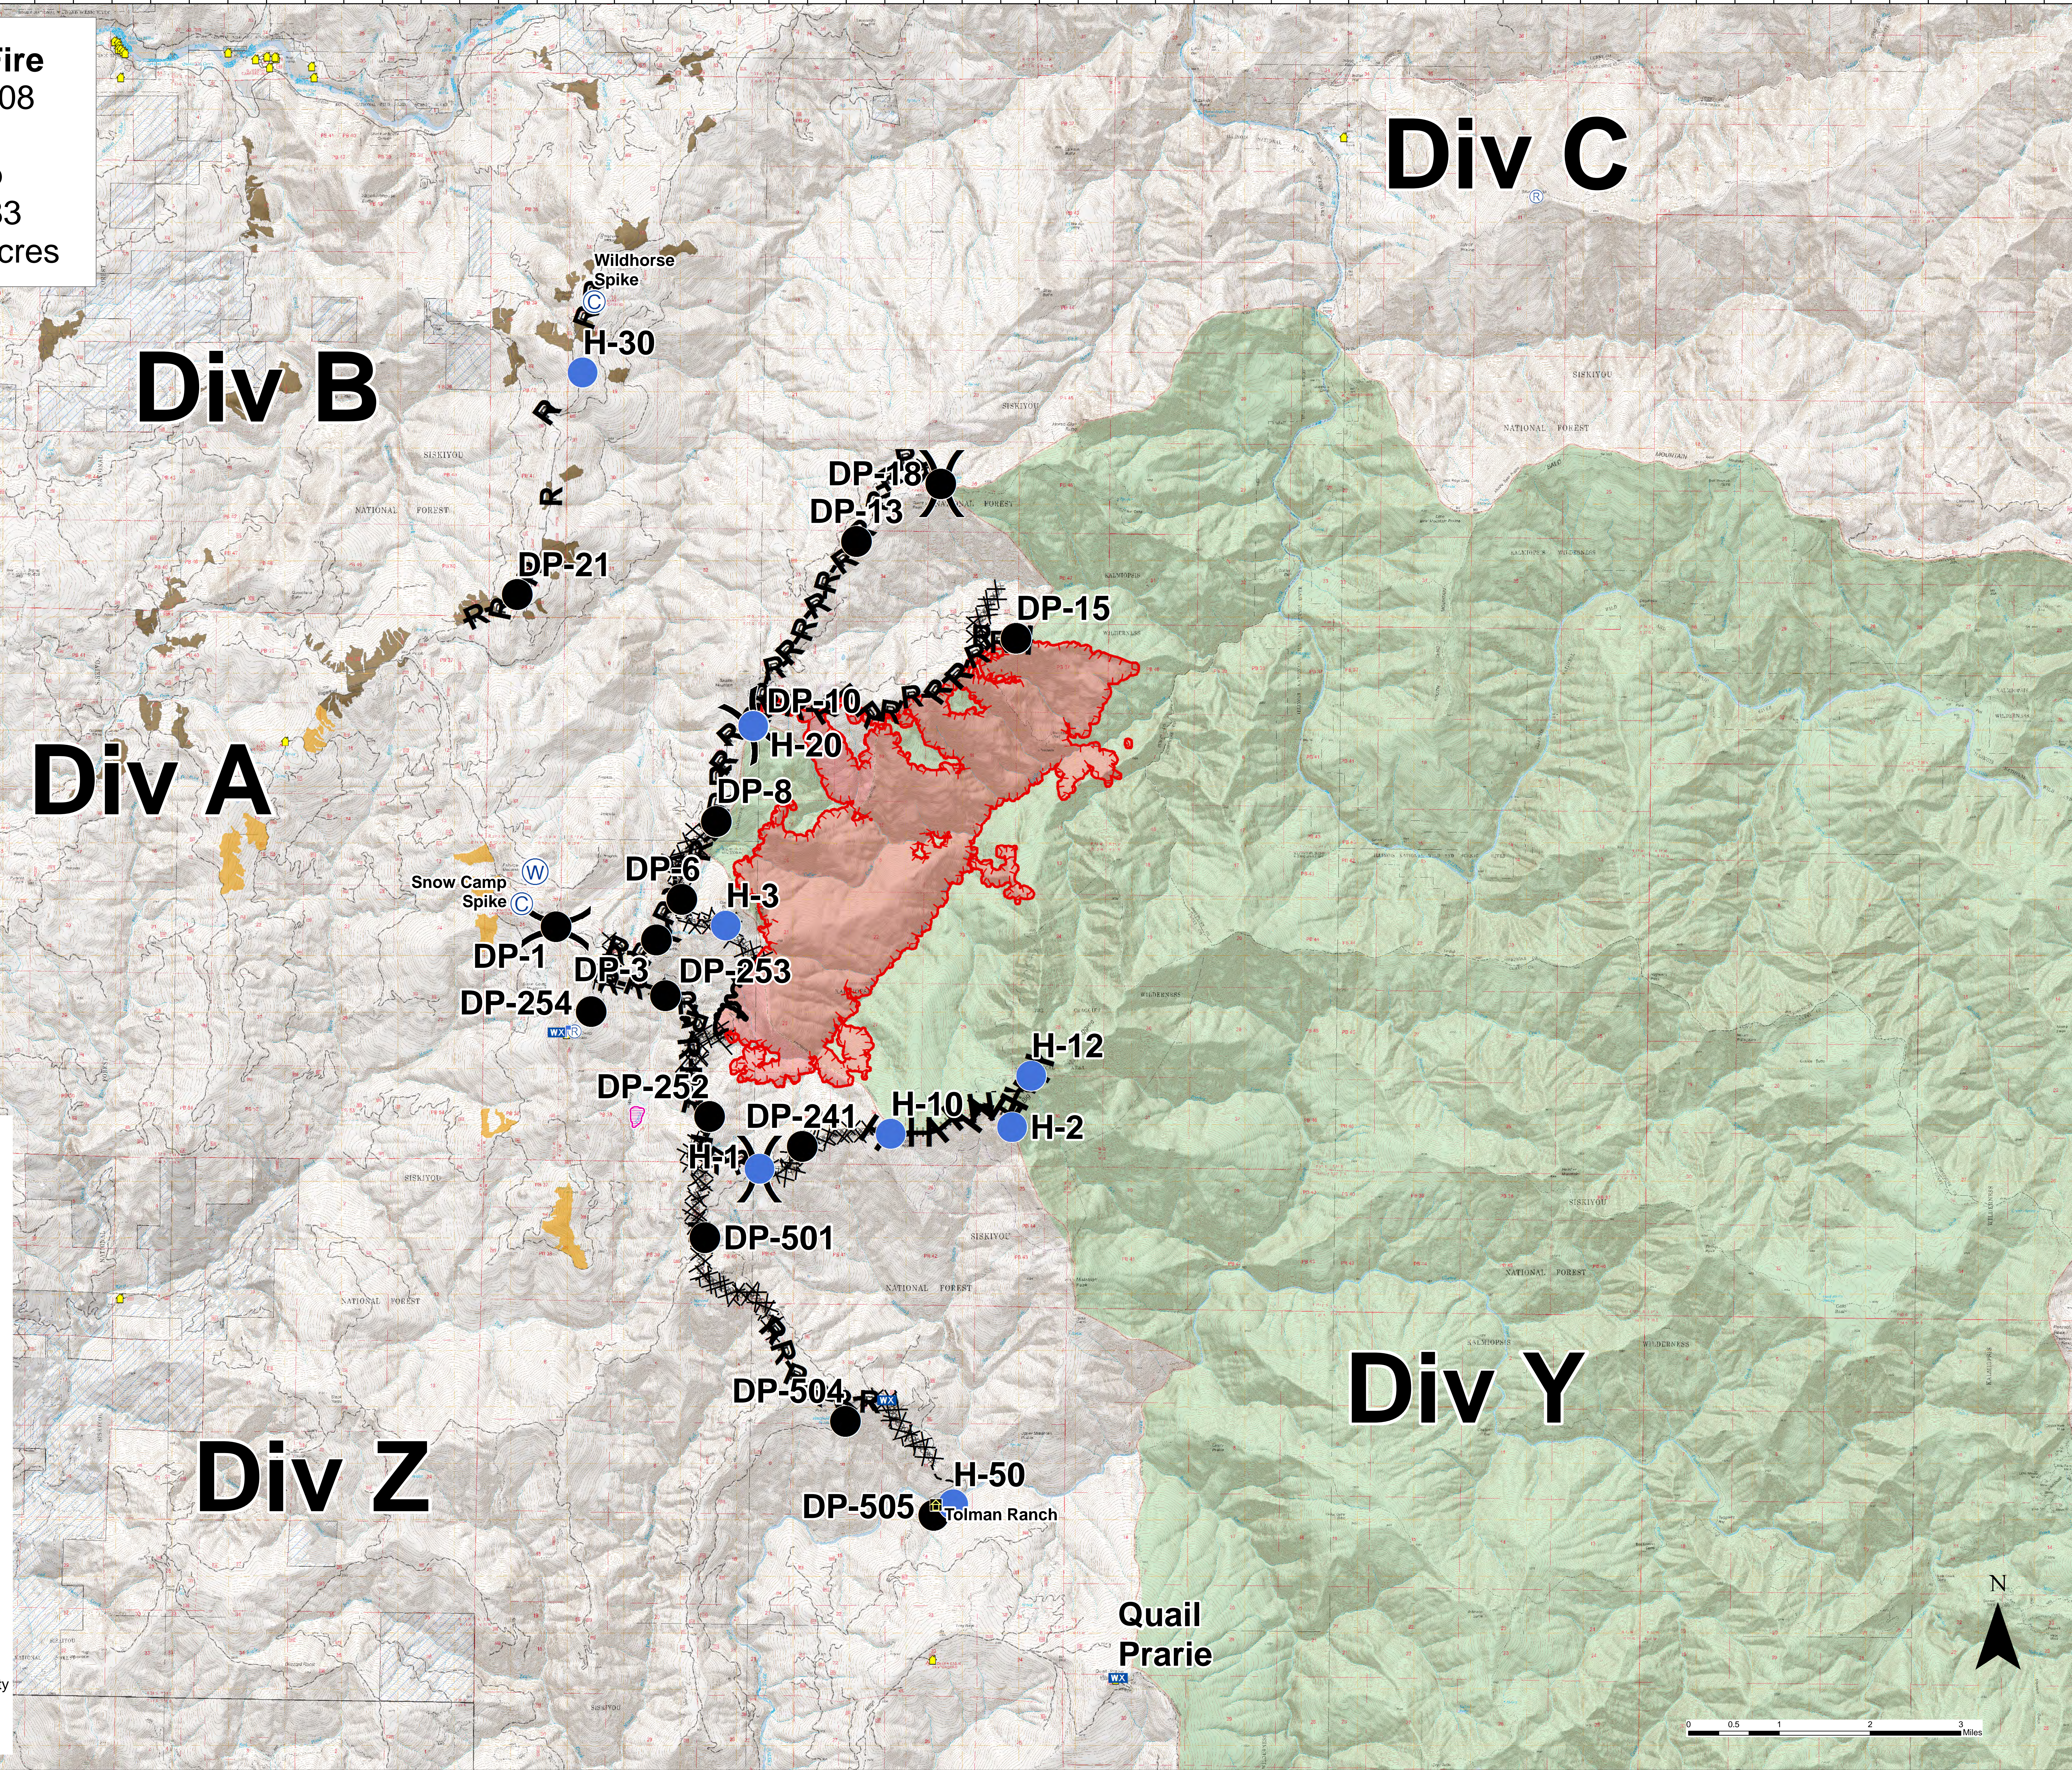

Collier Butte Fire
 OR-RSF-000808
 8/17/2015
 Briefing Map
 Datum: NAD83
 Approx. 6,000 Acres

- TFR Area
- Collier Butte Fire
- Division
- Uncontrolled Fire Edge
- Completed Dozer Line
- Completed Line
- Hand Line
- Road as Completed Line
- Planned Fire Line
- Camp
- Drop Point
- Helispot
- Lookout
- Mobile Weather Unit
- Repeater
- Water Source
- Tolman Ranch
- Kalmiopsis Wilderness
- Active Timber Sales
- Long Term Ecosystem Productivity
- Windy Valley Meadow Protection
- CraggiesBotanicalMAModified