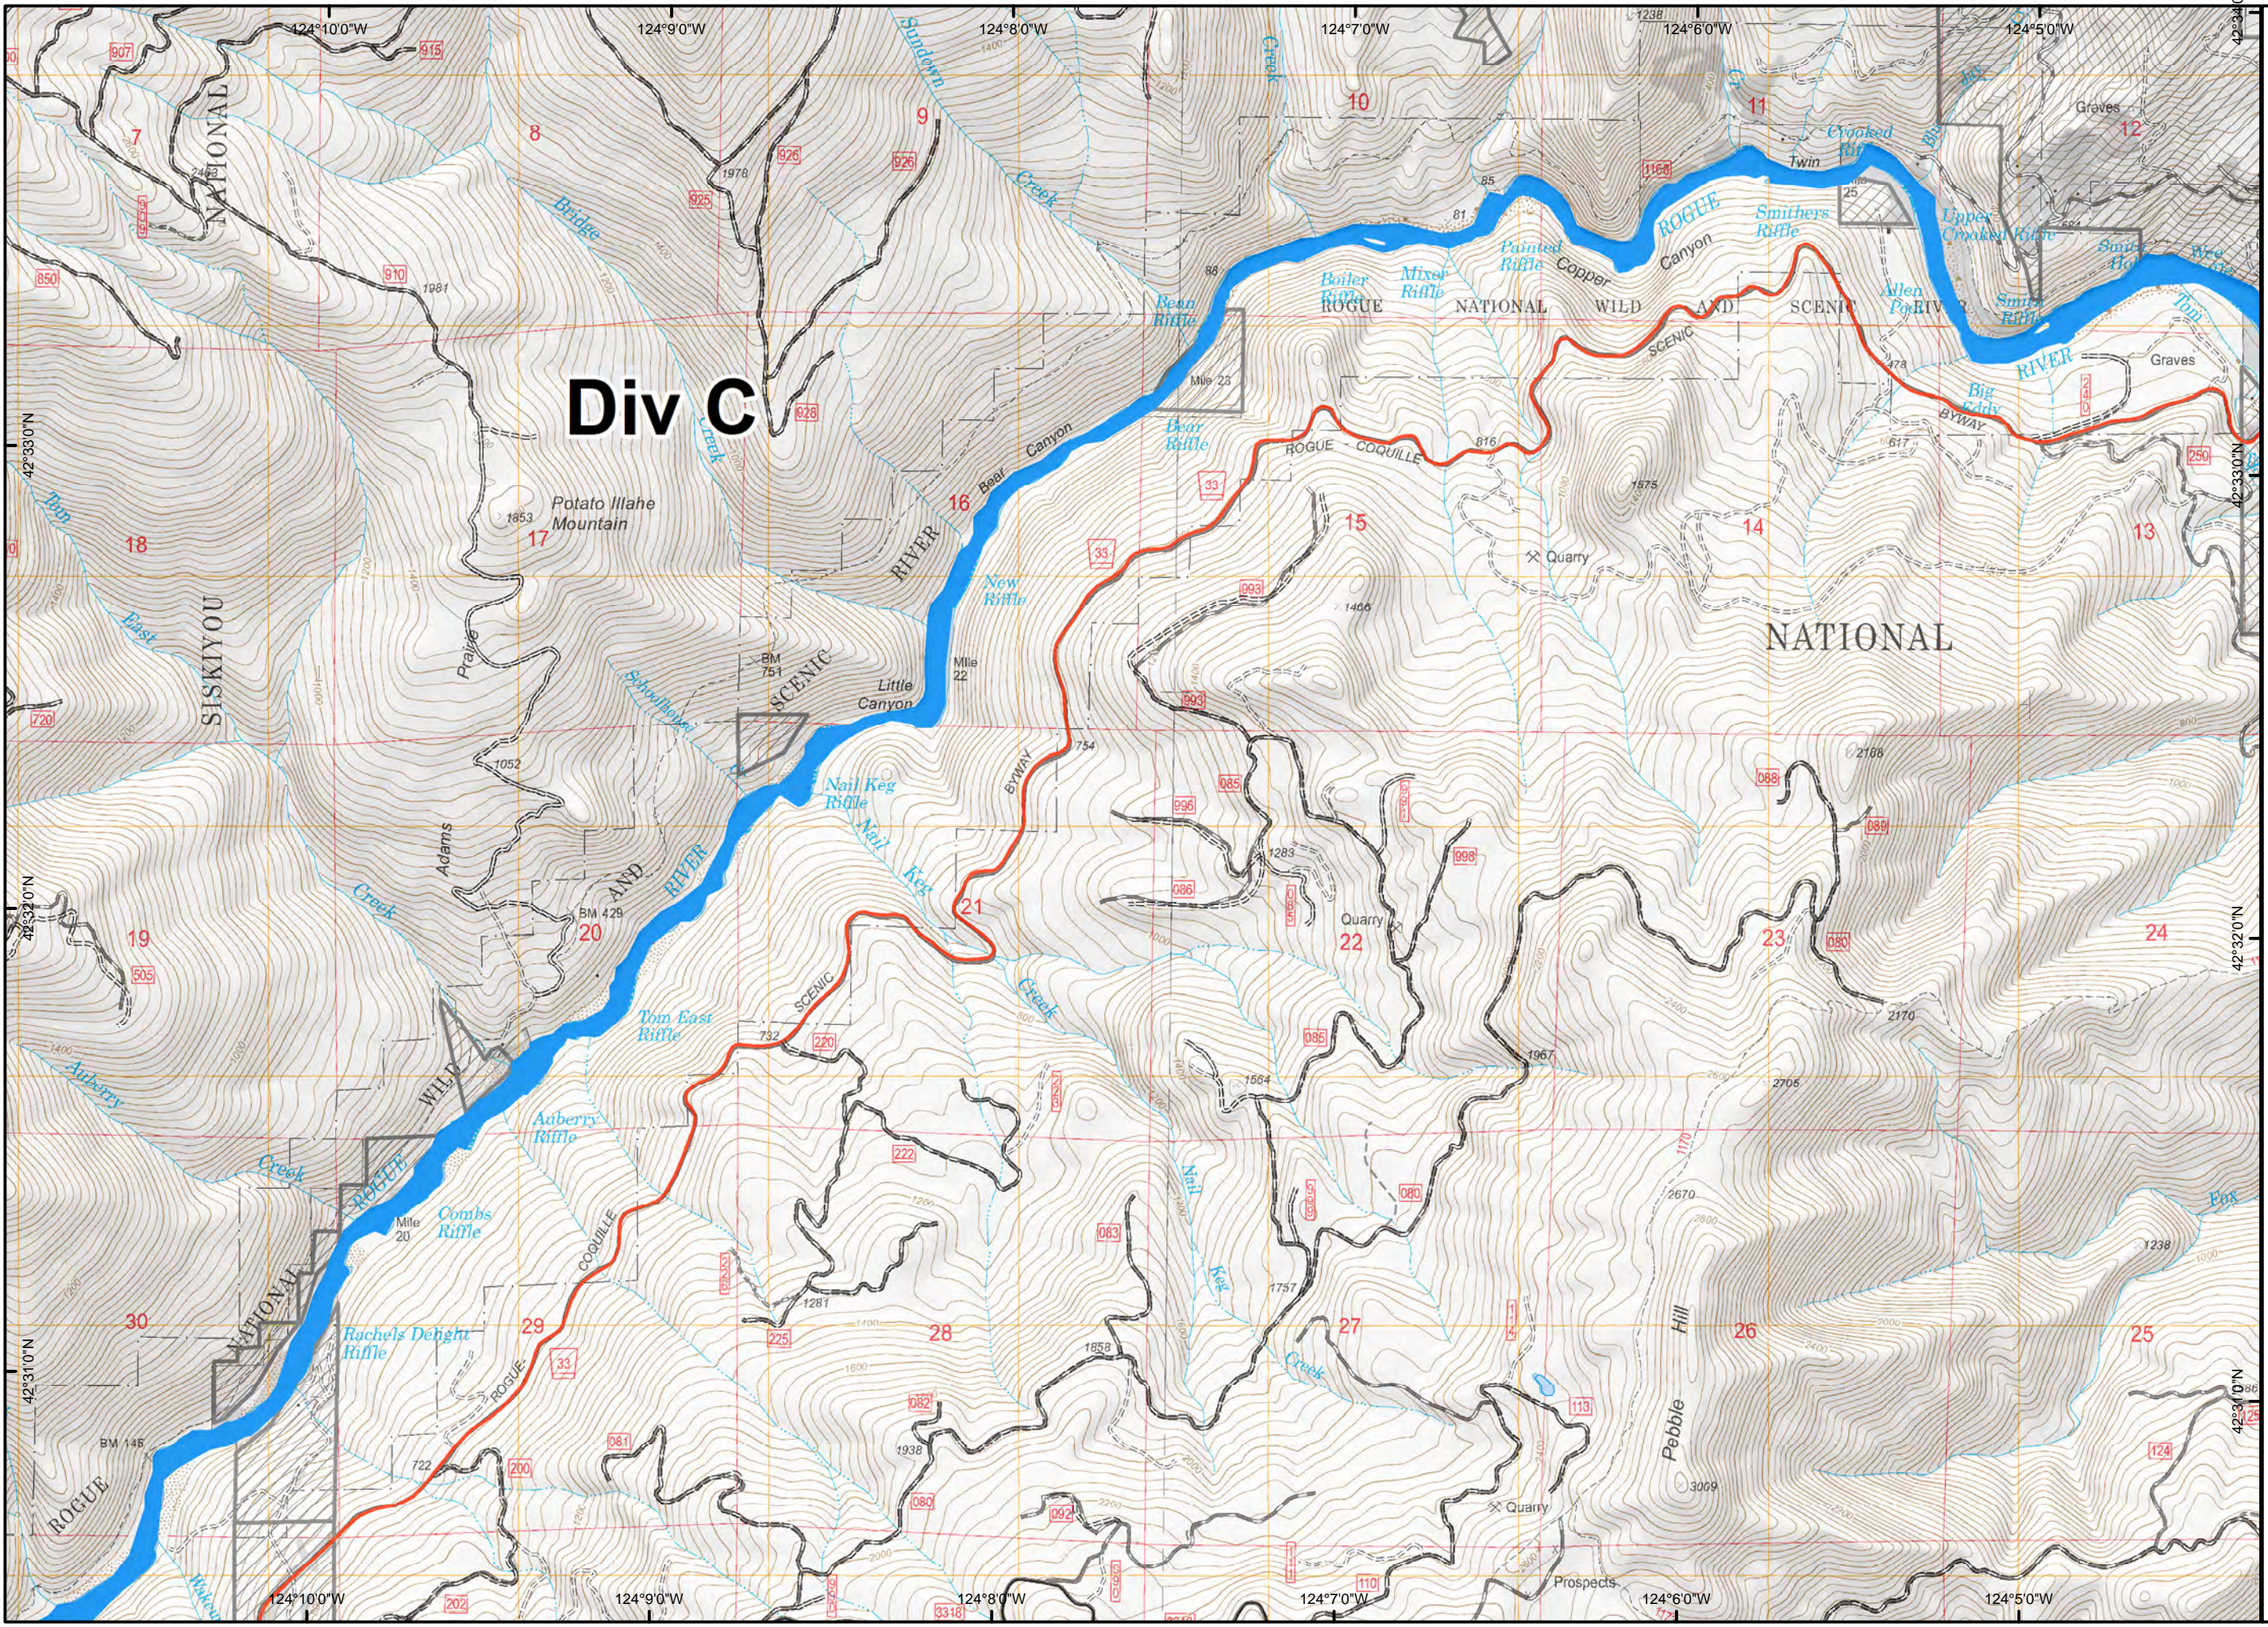

- Legend**
- () Division
 - ⊙ Camp
 - Drop Point
 - Heispost
 - ⌚ Lookout
 - WX Mobile Weather Unit
 - Ⓡ Repeater
 - Ⓜ Water Source
 - Ⓟ Pump
 - Other
 - ┌ Uncontrolled Fire Edge
 - ⊗ Completed Dozer Line
 - ▬ Completed Line
 - H · H Hand Line
 - R · R Road as Completed Line
 - Closed Road
 - === High Clearance Vehicle
 - Suitable for Passenger Cars
 - Botanical Area Boundary
 - Kalmiopsis Wilderness
 - Windy Valley Meadow Protection
 - Long Term Ecosystem Productivity
 - Private Ownership