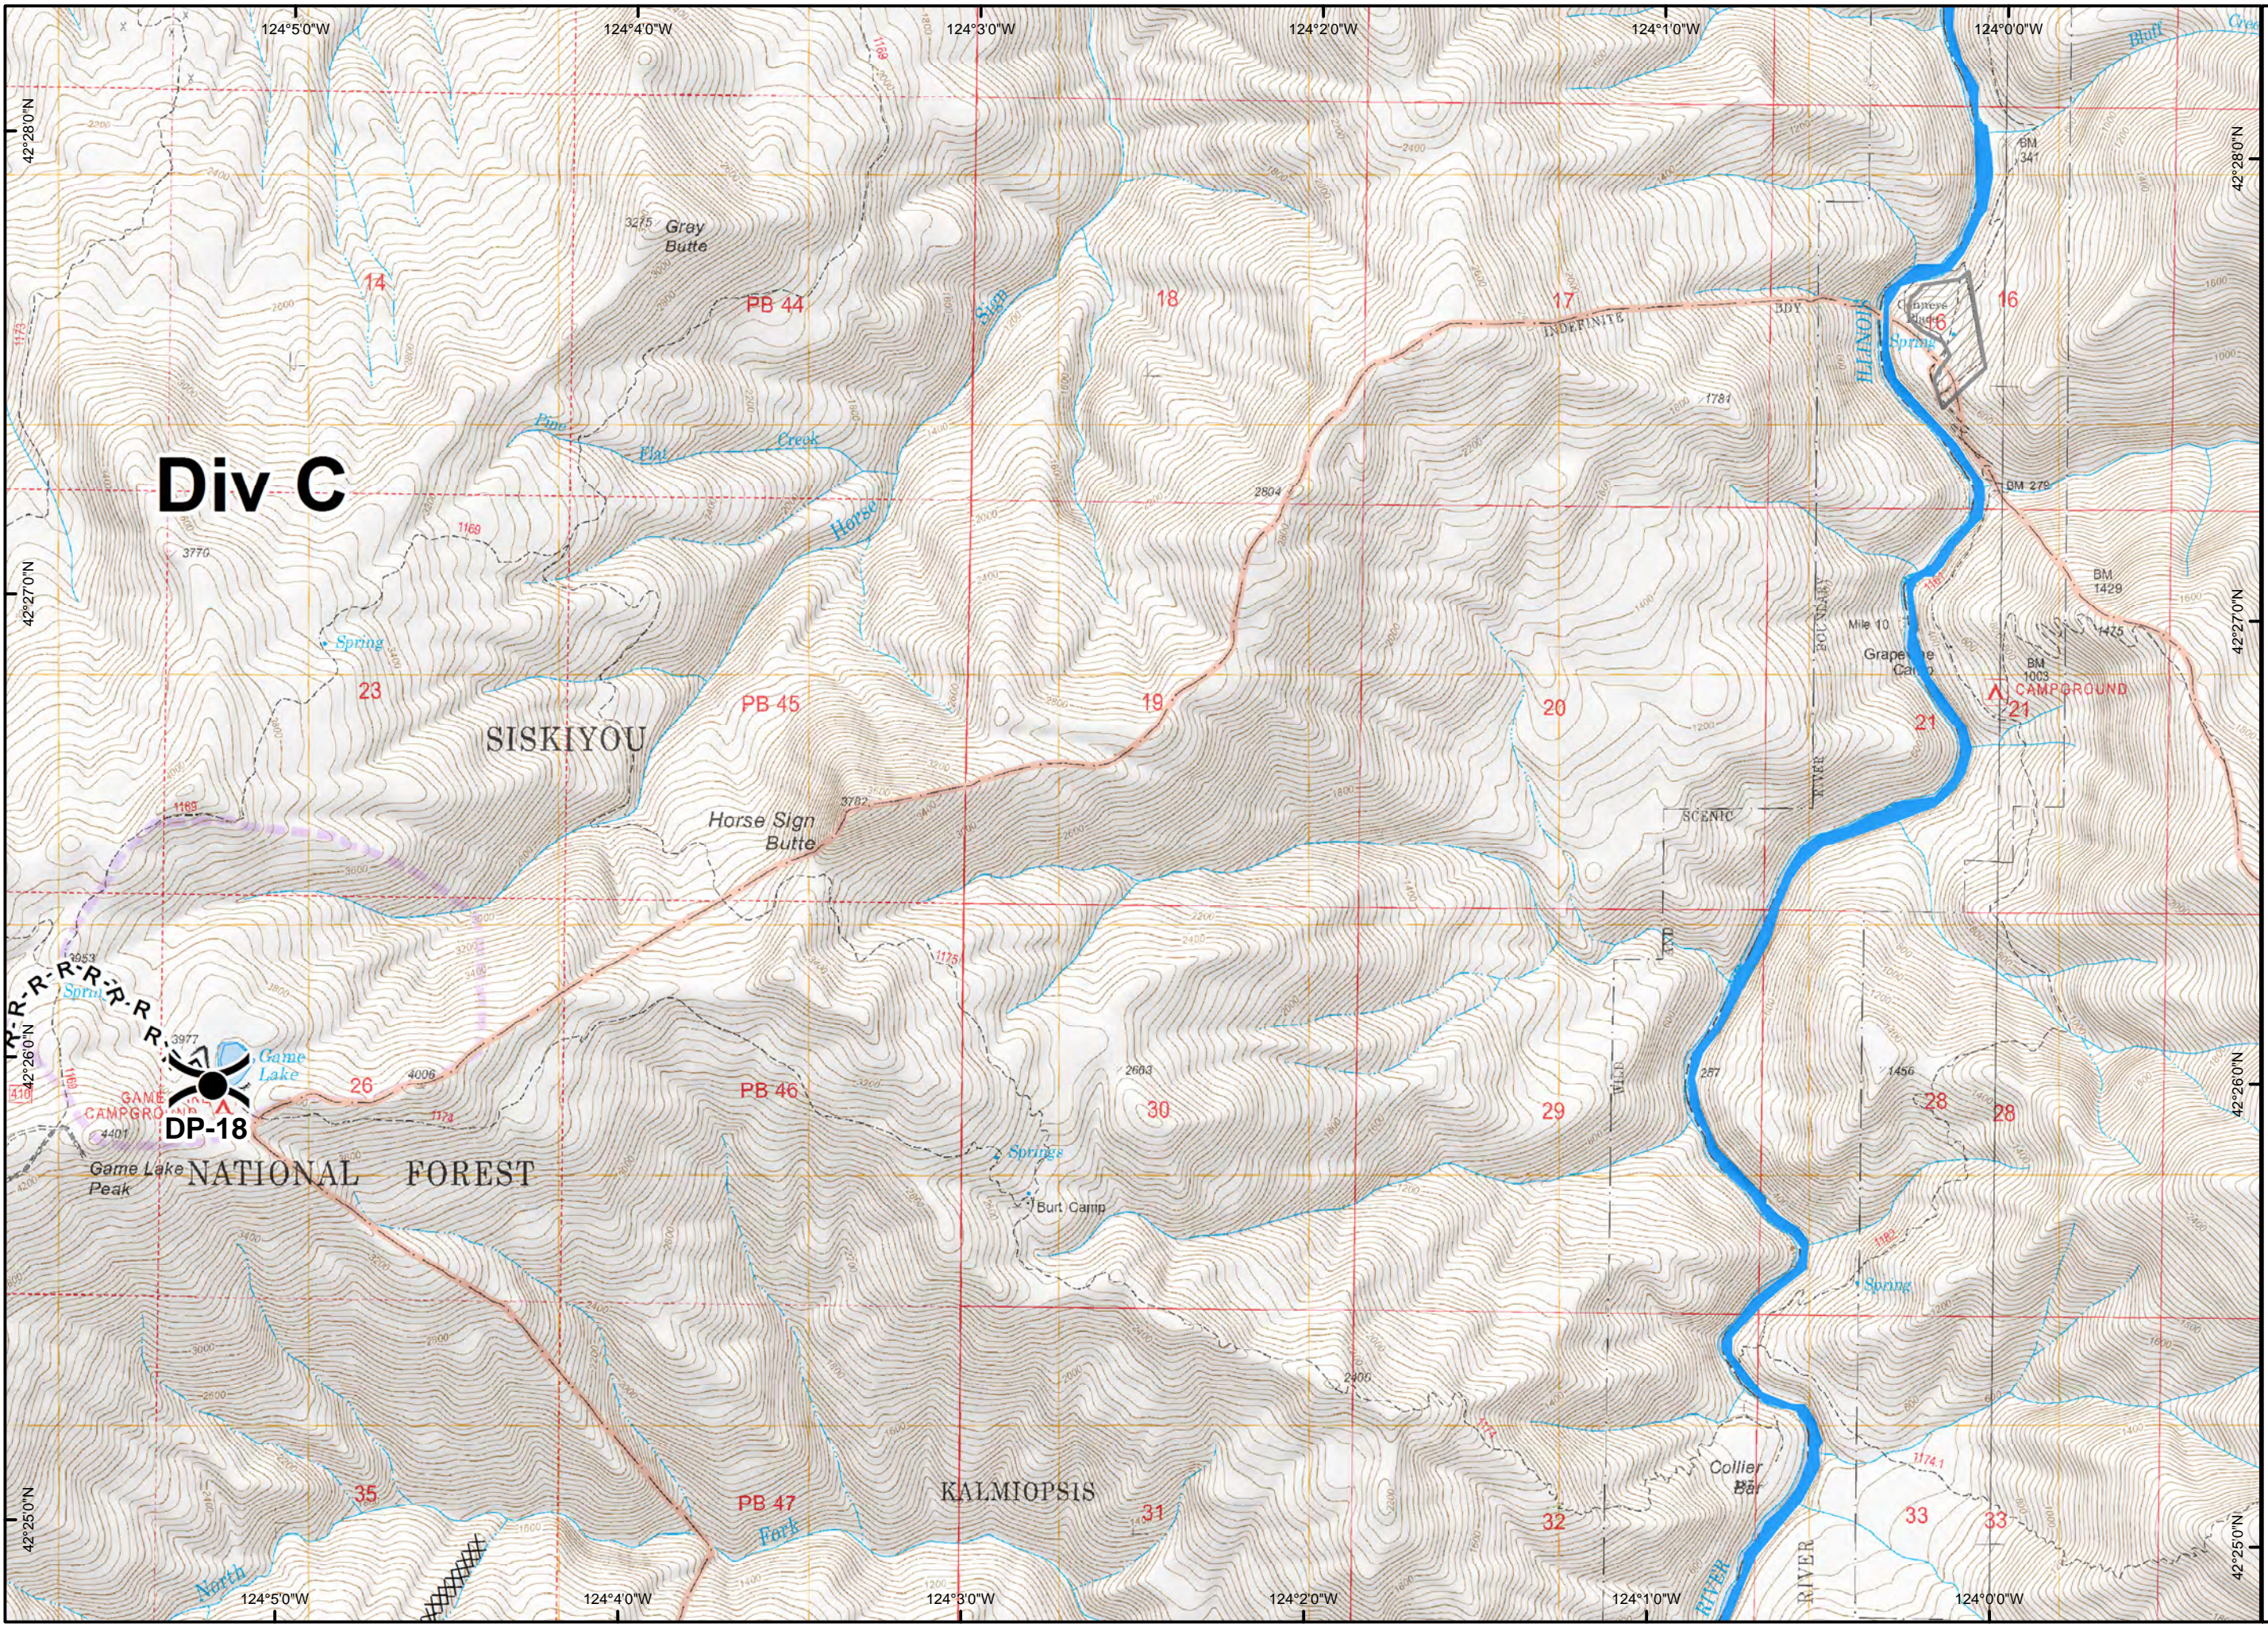

- Legend**
- ( ) Division
  - Ⓒ Camp
  - Drop Point
  - Helispot
  - ⌚ Lookout
  - WX Mobile Weather Unit
  - Ⓘ Repeater
  - Ⓜ Water Source
  - Ⓟ Pump
  - Other
  - ▬ Uncontrolled Fire Edge
  - ▬ Completed Dozer Line
  - ▬ Completed Line
  - H · H Hand Line
  - R · R Road as Completed Line
  - Closed Road
  - === High Clearance Vehicle
  - Suitable for Passenger Cars
  - Botanical Area Boundary
  - Kalmiopsis Wilderness
  - Windy Valley Meadow Protection
  - Long Term Ecosystem Productivity
  - Private Ownership

**Div C**

SISKIYOU

NATIONAL FOREST

KALMIOPSIS

Collier Bar

DP-18

PB 44

PB 45

PB 46

PB 47

18

19

30

31

17

20

29

32

16

21

28

33

23

26