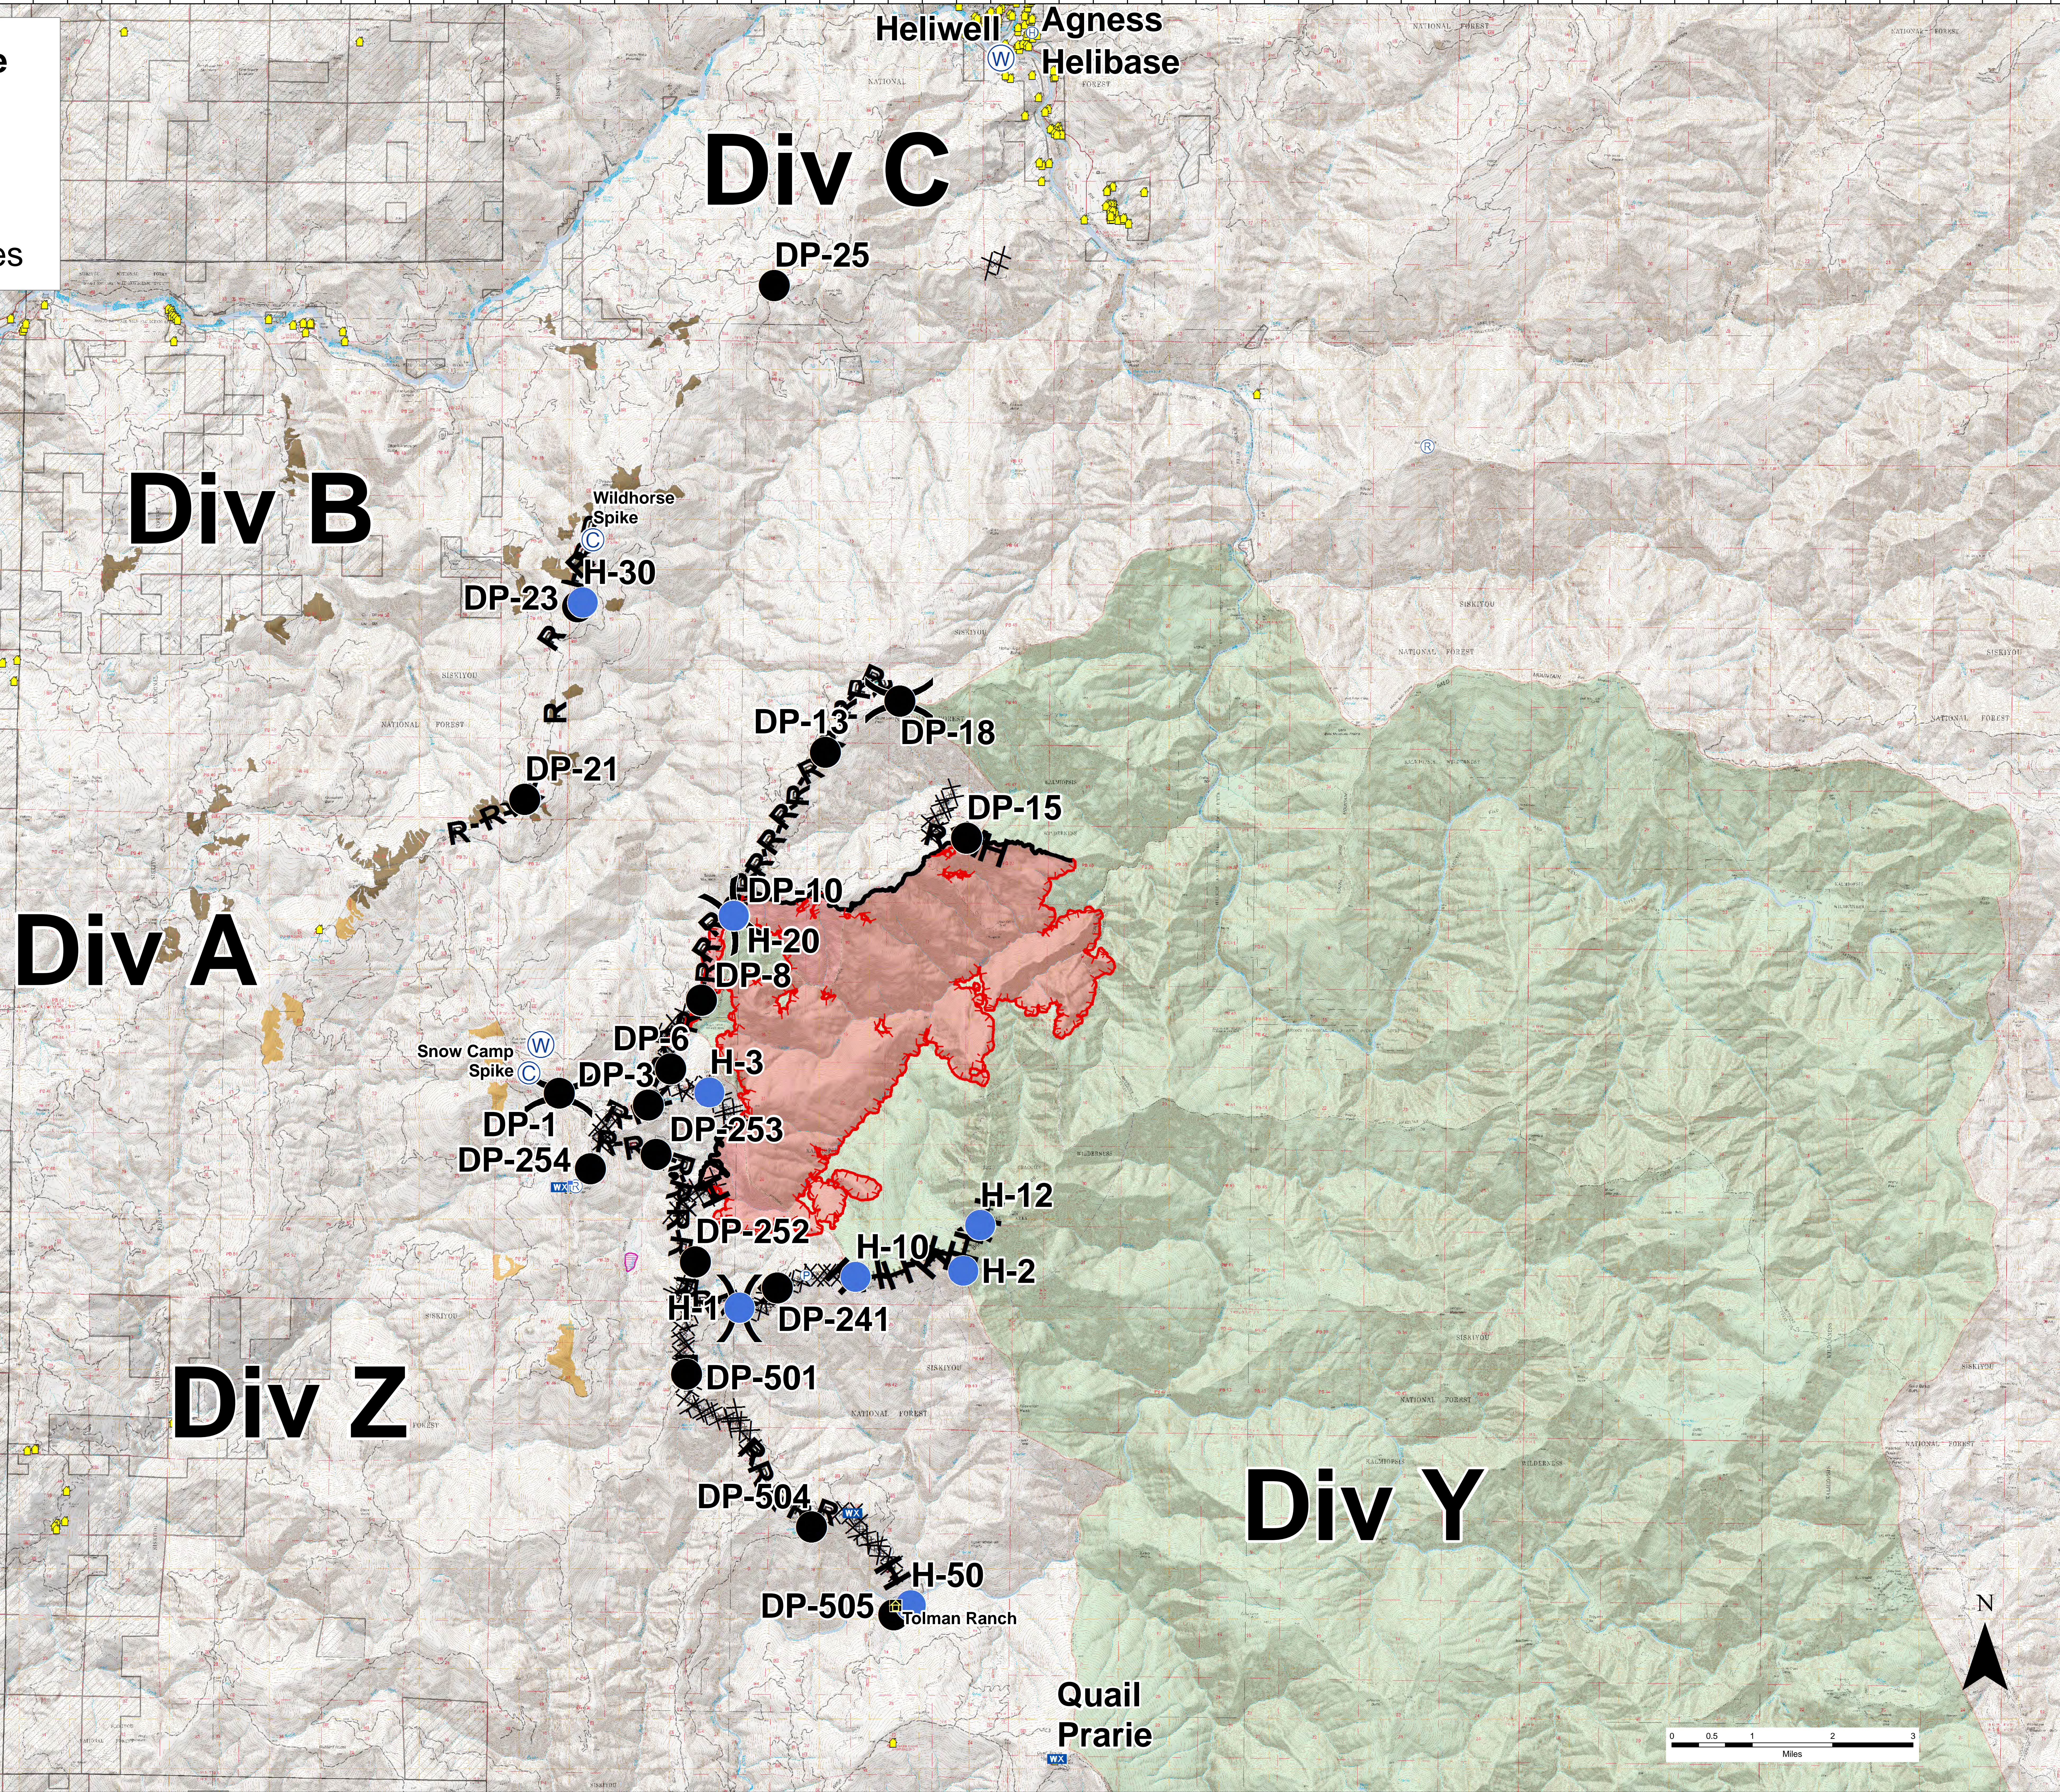

Collier Butte Fire
 OR-RSF-000808
 8/20/2015
 Briefing Map
 Datum: NAD83
 Approx. 8,300 Acres

- Collier Butte Fire
- Division
- Uncontrolled Fire Edge
- Completed Dozer Line
- Completed Line
- Hand Line
- Road as Completed Line
- Camp
- Drop Point
- Helibase
- Helispot
- Lookout
- Mobile Weather Unit
- Pump
- Repeater
- Water Source
- Tolman Ranch
- Kalmiopsis Wilderness
- Active Timber Sales
- Long Term Ecosystem Productivity
- Windy Valley Meadow Protection
- CraggiesBotanicalMAModified