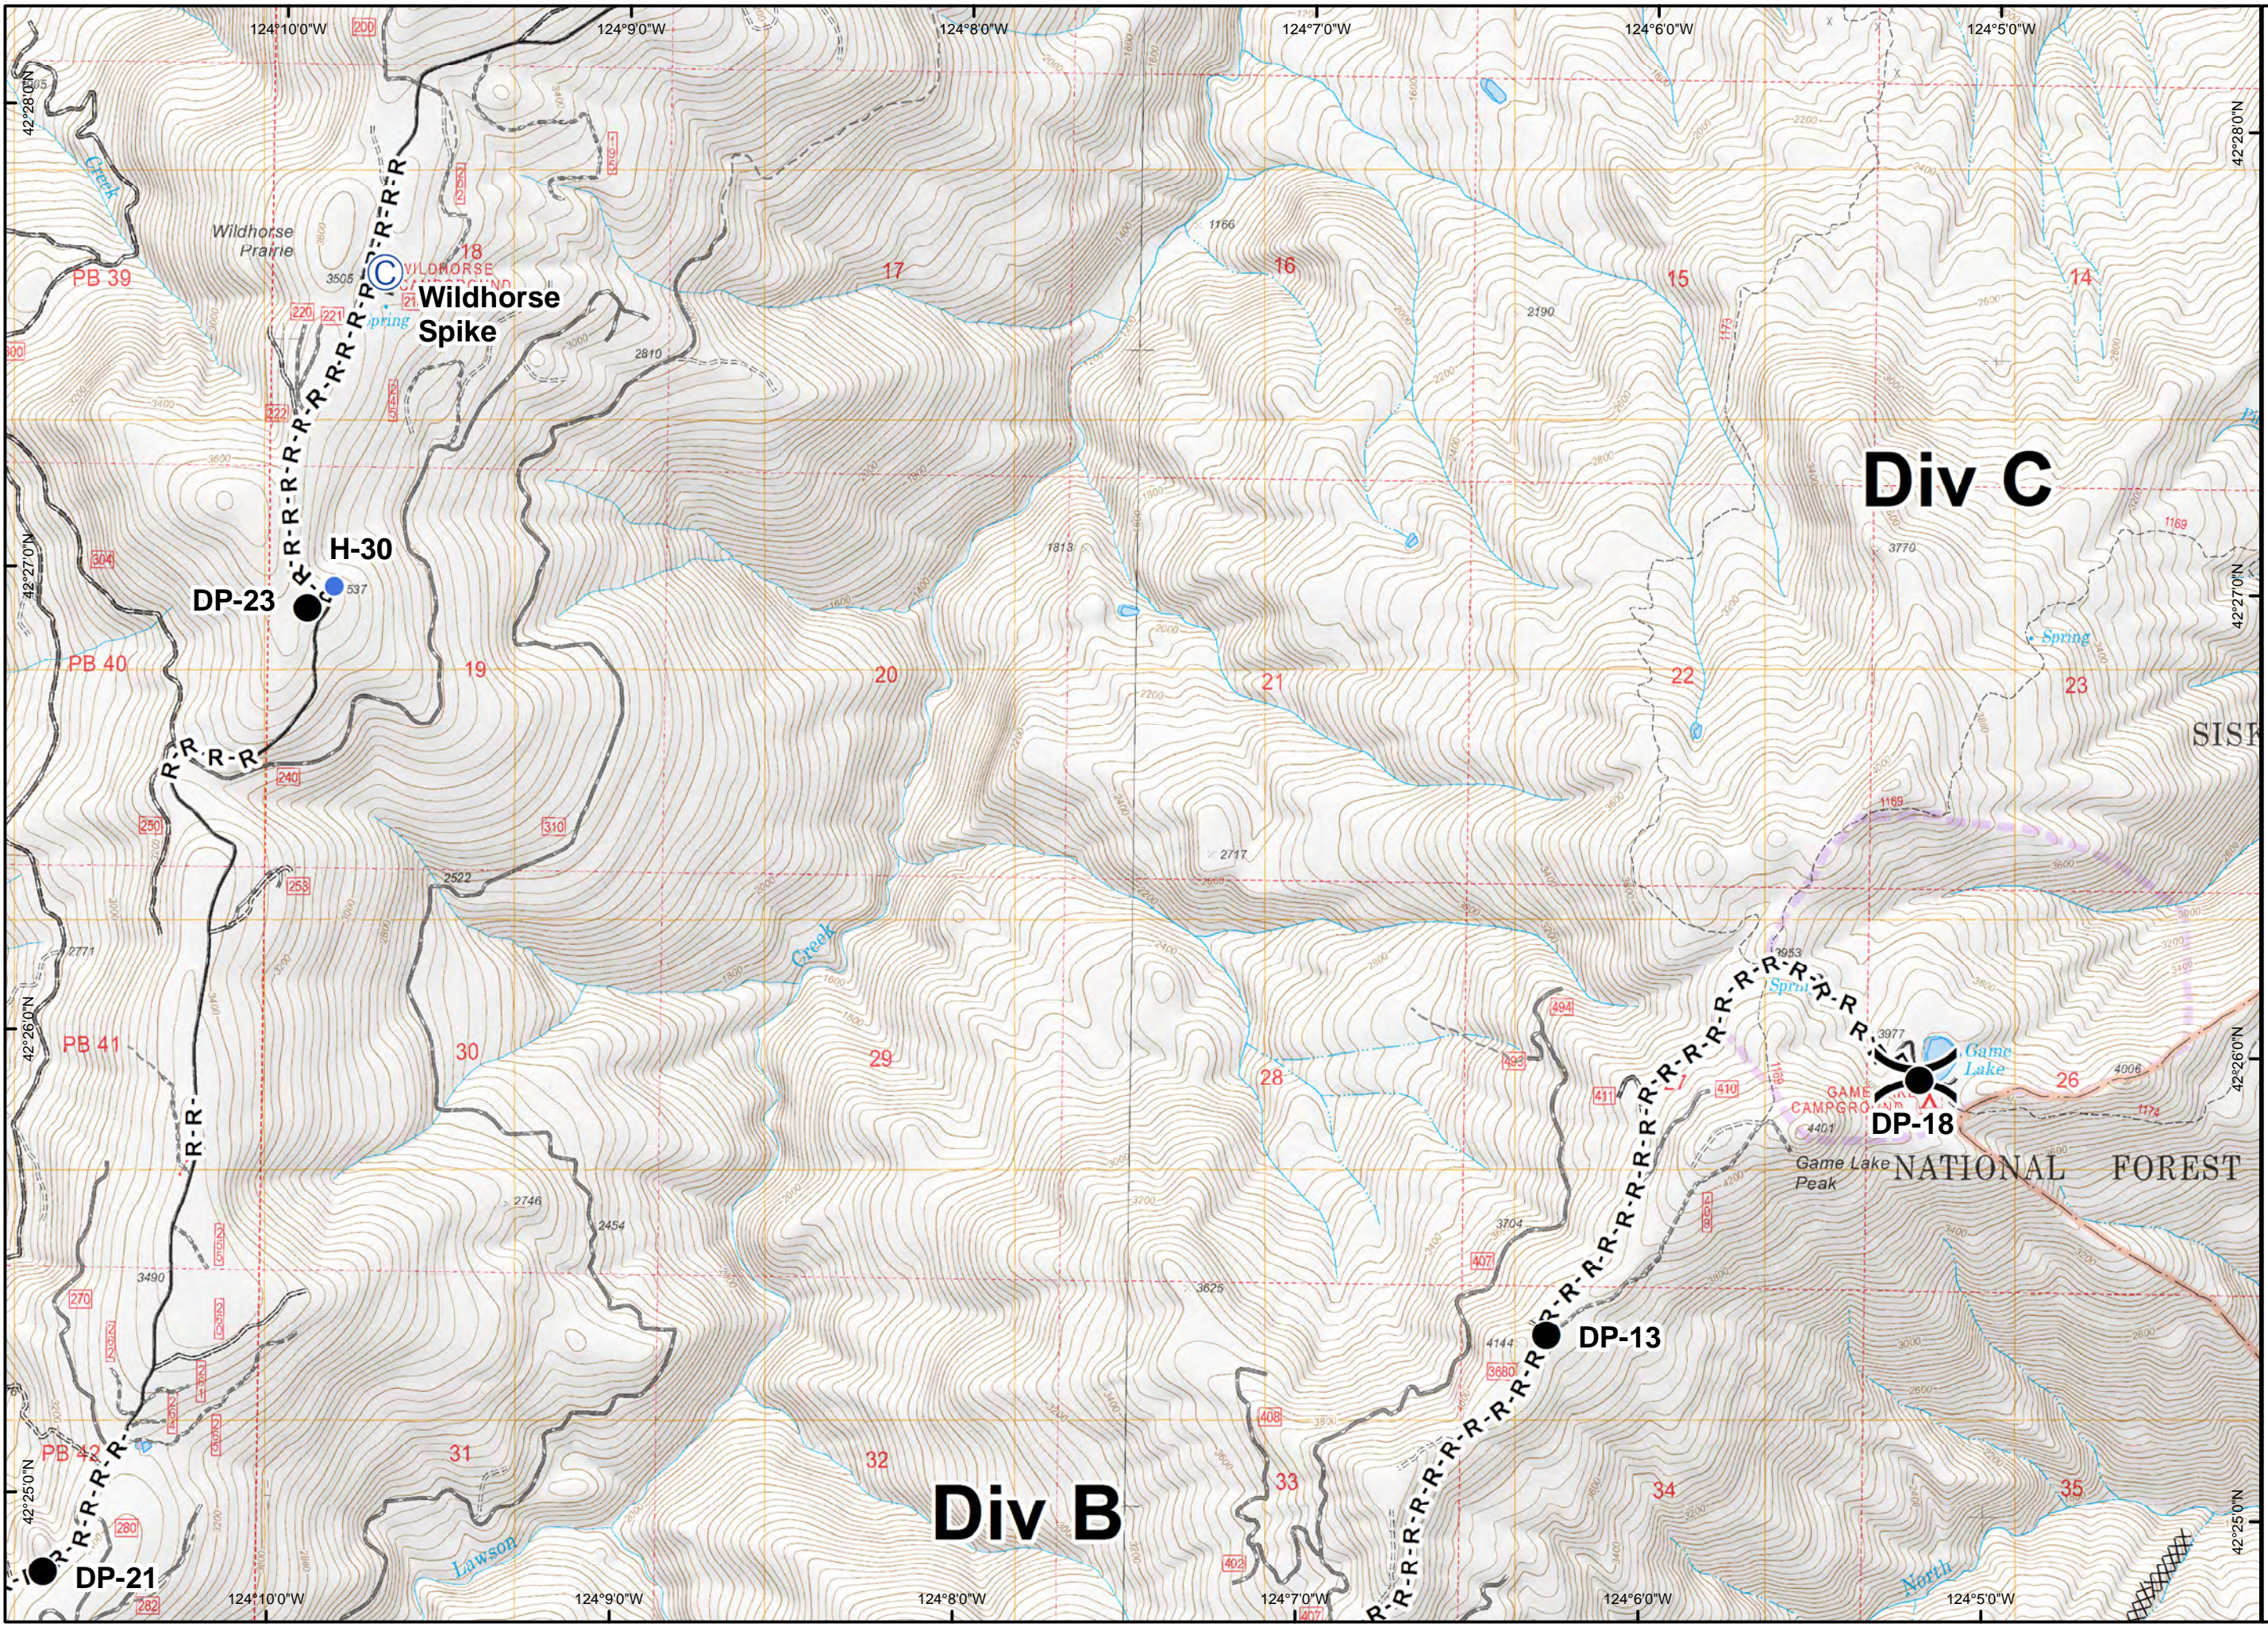

- Legend**
- ) Division
  - C Camp
  - Drop Point
  - Heispot
  - ⌚ Lookout
  - WX Mobile Weather Unit
  - R Repeater
  - W Water Source
  - P Pump
  - Other
  - ┌ Uncontrolled Fire Edge
  - Completed Dozer Line
  - Completed Line
  - H - H Hand Line
  - R - R Road as Completed Line
  - Closed Road
  - === High Clearance Vehicle
  - Suitable for Passenger Cars
  - Botanical Area Boundary
  - Kalmiopsis Wilderness
  - Windy Valley Meadow Protection
  - Long Term Ecosystem Productivity
  - Private Ownership

**Div C**

**Div B**

NATIONAL FOREST  
 GAME LAKE  
 GAME LAKE PEAK  
 GAME CAMP GROUNDS

SISKIYOU