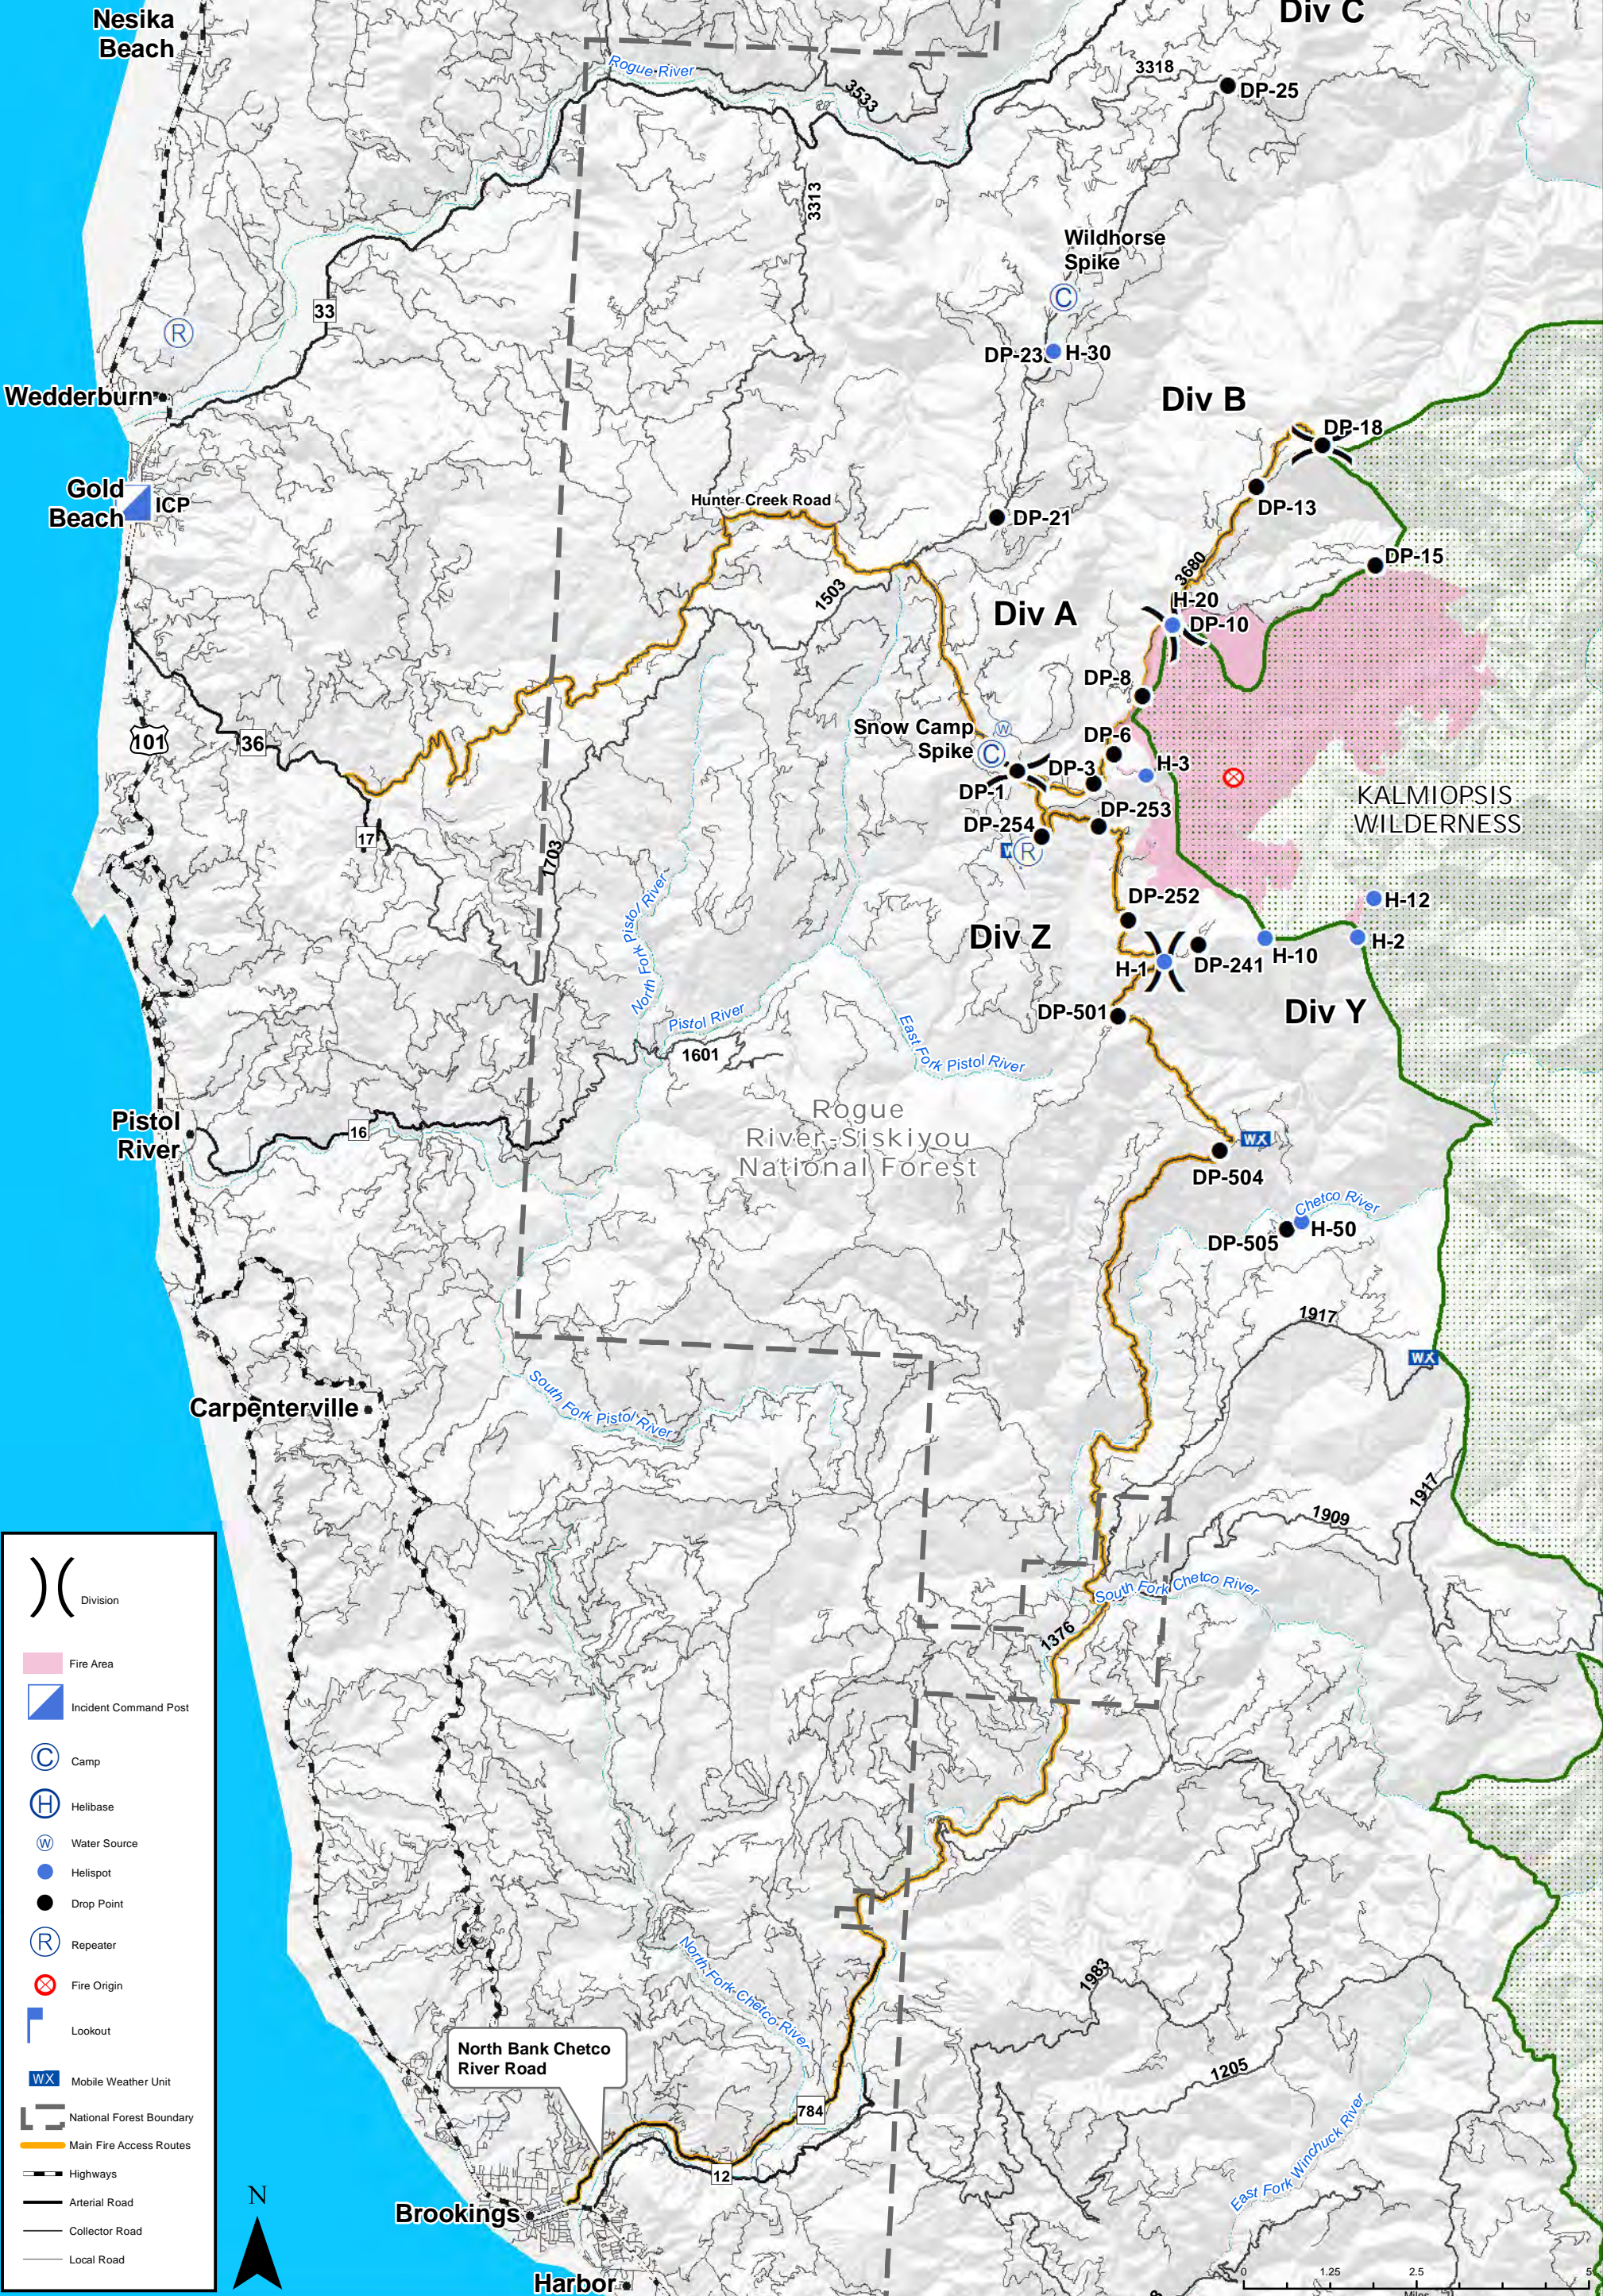

**Collier Butte Fire**  
**OR-RSF-000808**  
**August 22, 2015**  
**Transportation Map**  
**Day Shift**  
**NAD 83**

- Division
- Fire Area
- Incident Command Post
- Camp
- Helibase
- Water Source
- Helispot
- Drop Point
- Repeater
- Fire Origin
- Lookout
- Mobile Weather Unit
- National Forest Boundary
- Main Fire Access Routes
- Highways
- Arterial Road
- Collector Road
- Local Road

0 1.25 2.5 5  
Miles