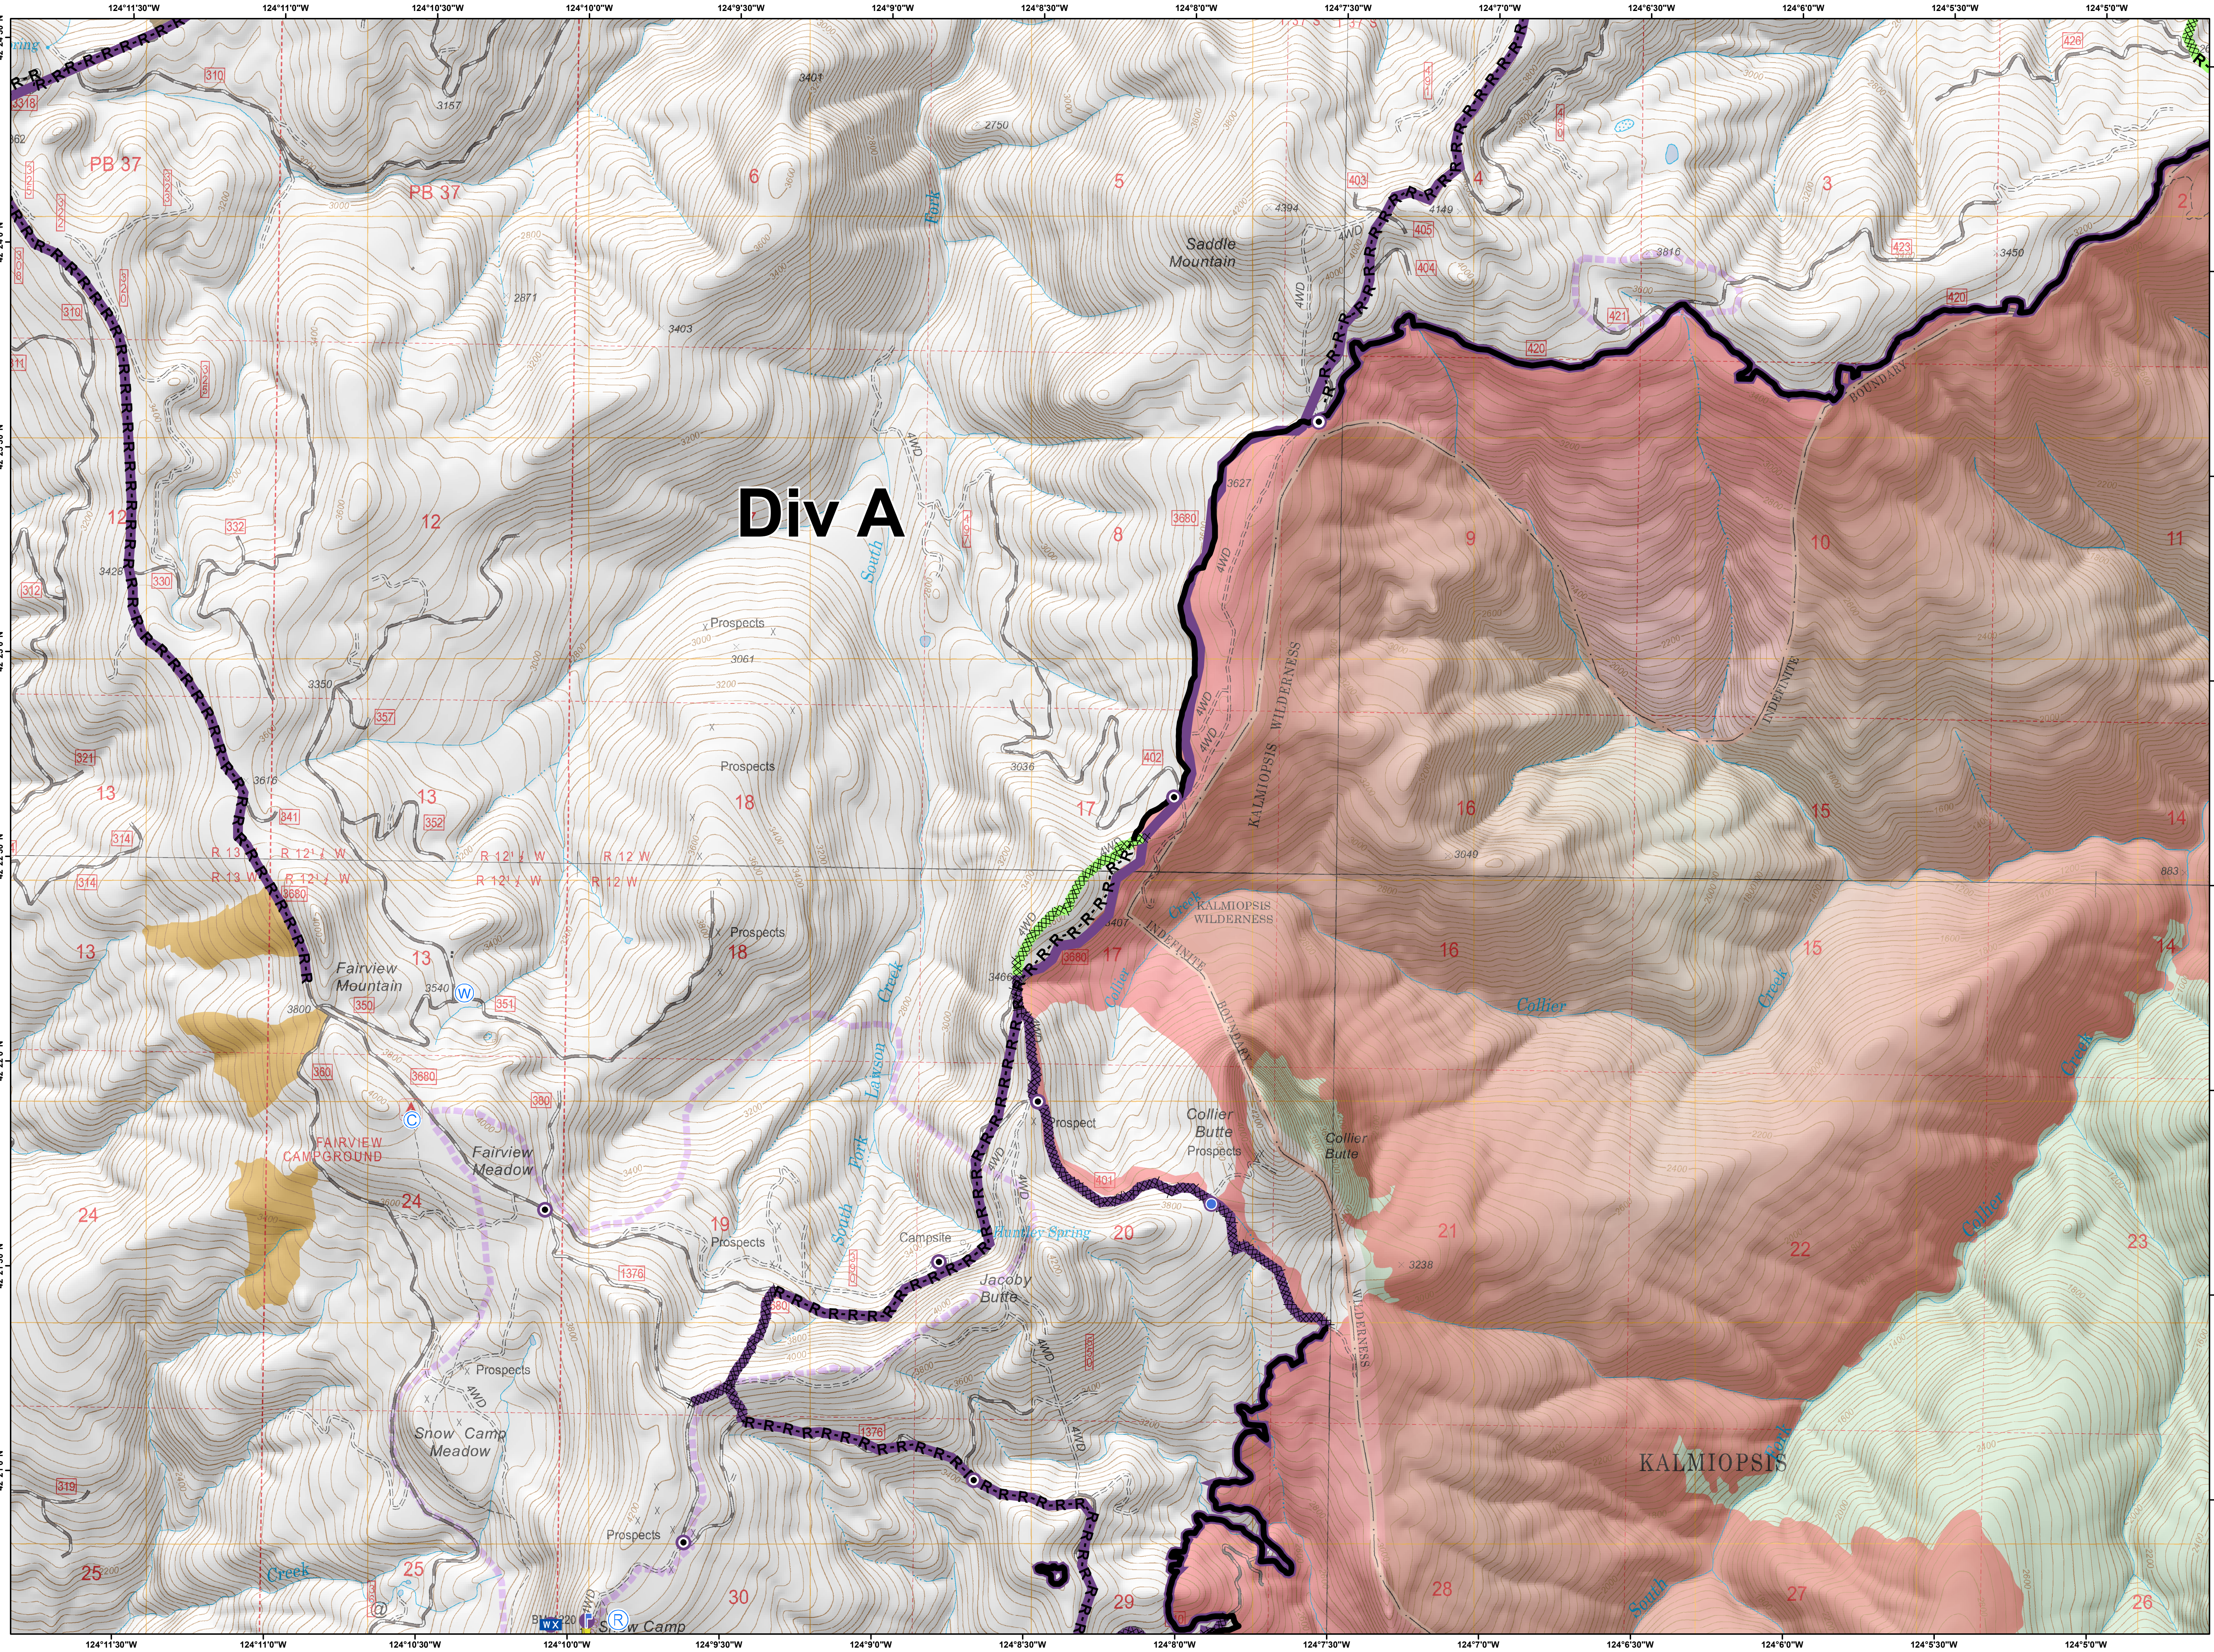

**Collier Butte Fire**  
 OR- RSF-000808  
 8/24/2015  
 Division A Repair  
 Datum: NAD83  
 Approx. 9,600 Acres

**Div A**

**Repair Point Status**

● Unknown

**Fire Point**

⊙ Camp

● Helispot

● Drop Point

⊙ Water Source

⊙ Repeater

⊙ Lookout

⊙ Mobile Weather Unit

⊙ Structures

⊙ Structures

**Repair Line Status**

— Completed

— Unknown

**Fire Line**

R-R-R Road as Completed Line

⊙ Completed Dozer Line

— Completed Line

**H-H-H Hand Line**

⊙ Collier Butte Fire

⊙ Botanical Area Boundary

⊙ LTEP Sites

⊙ Active Timber Sales

⊙ Kalmiopsis Wilderness