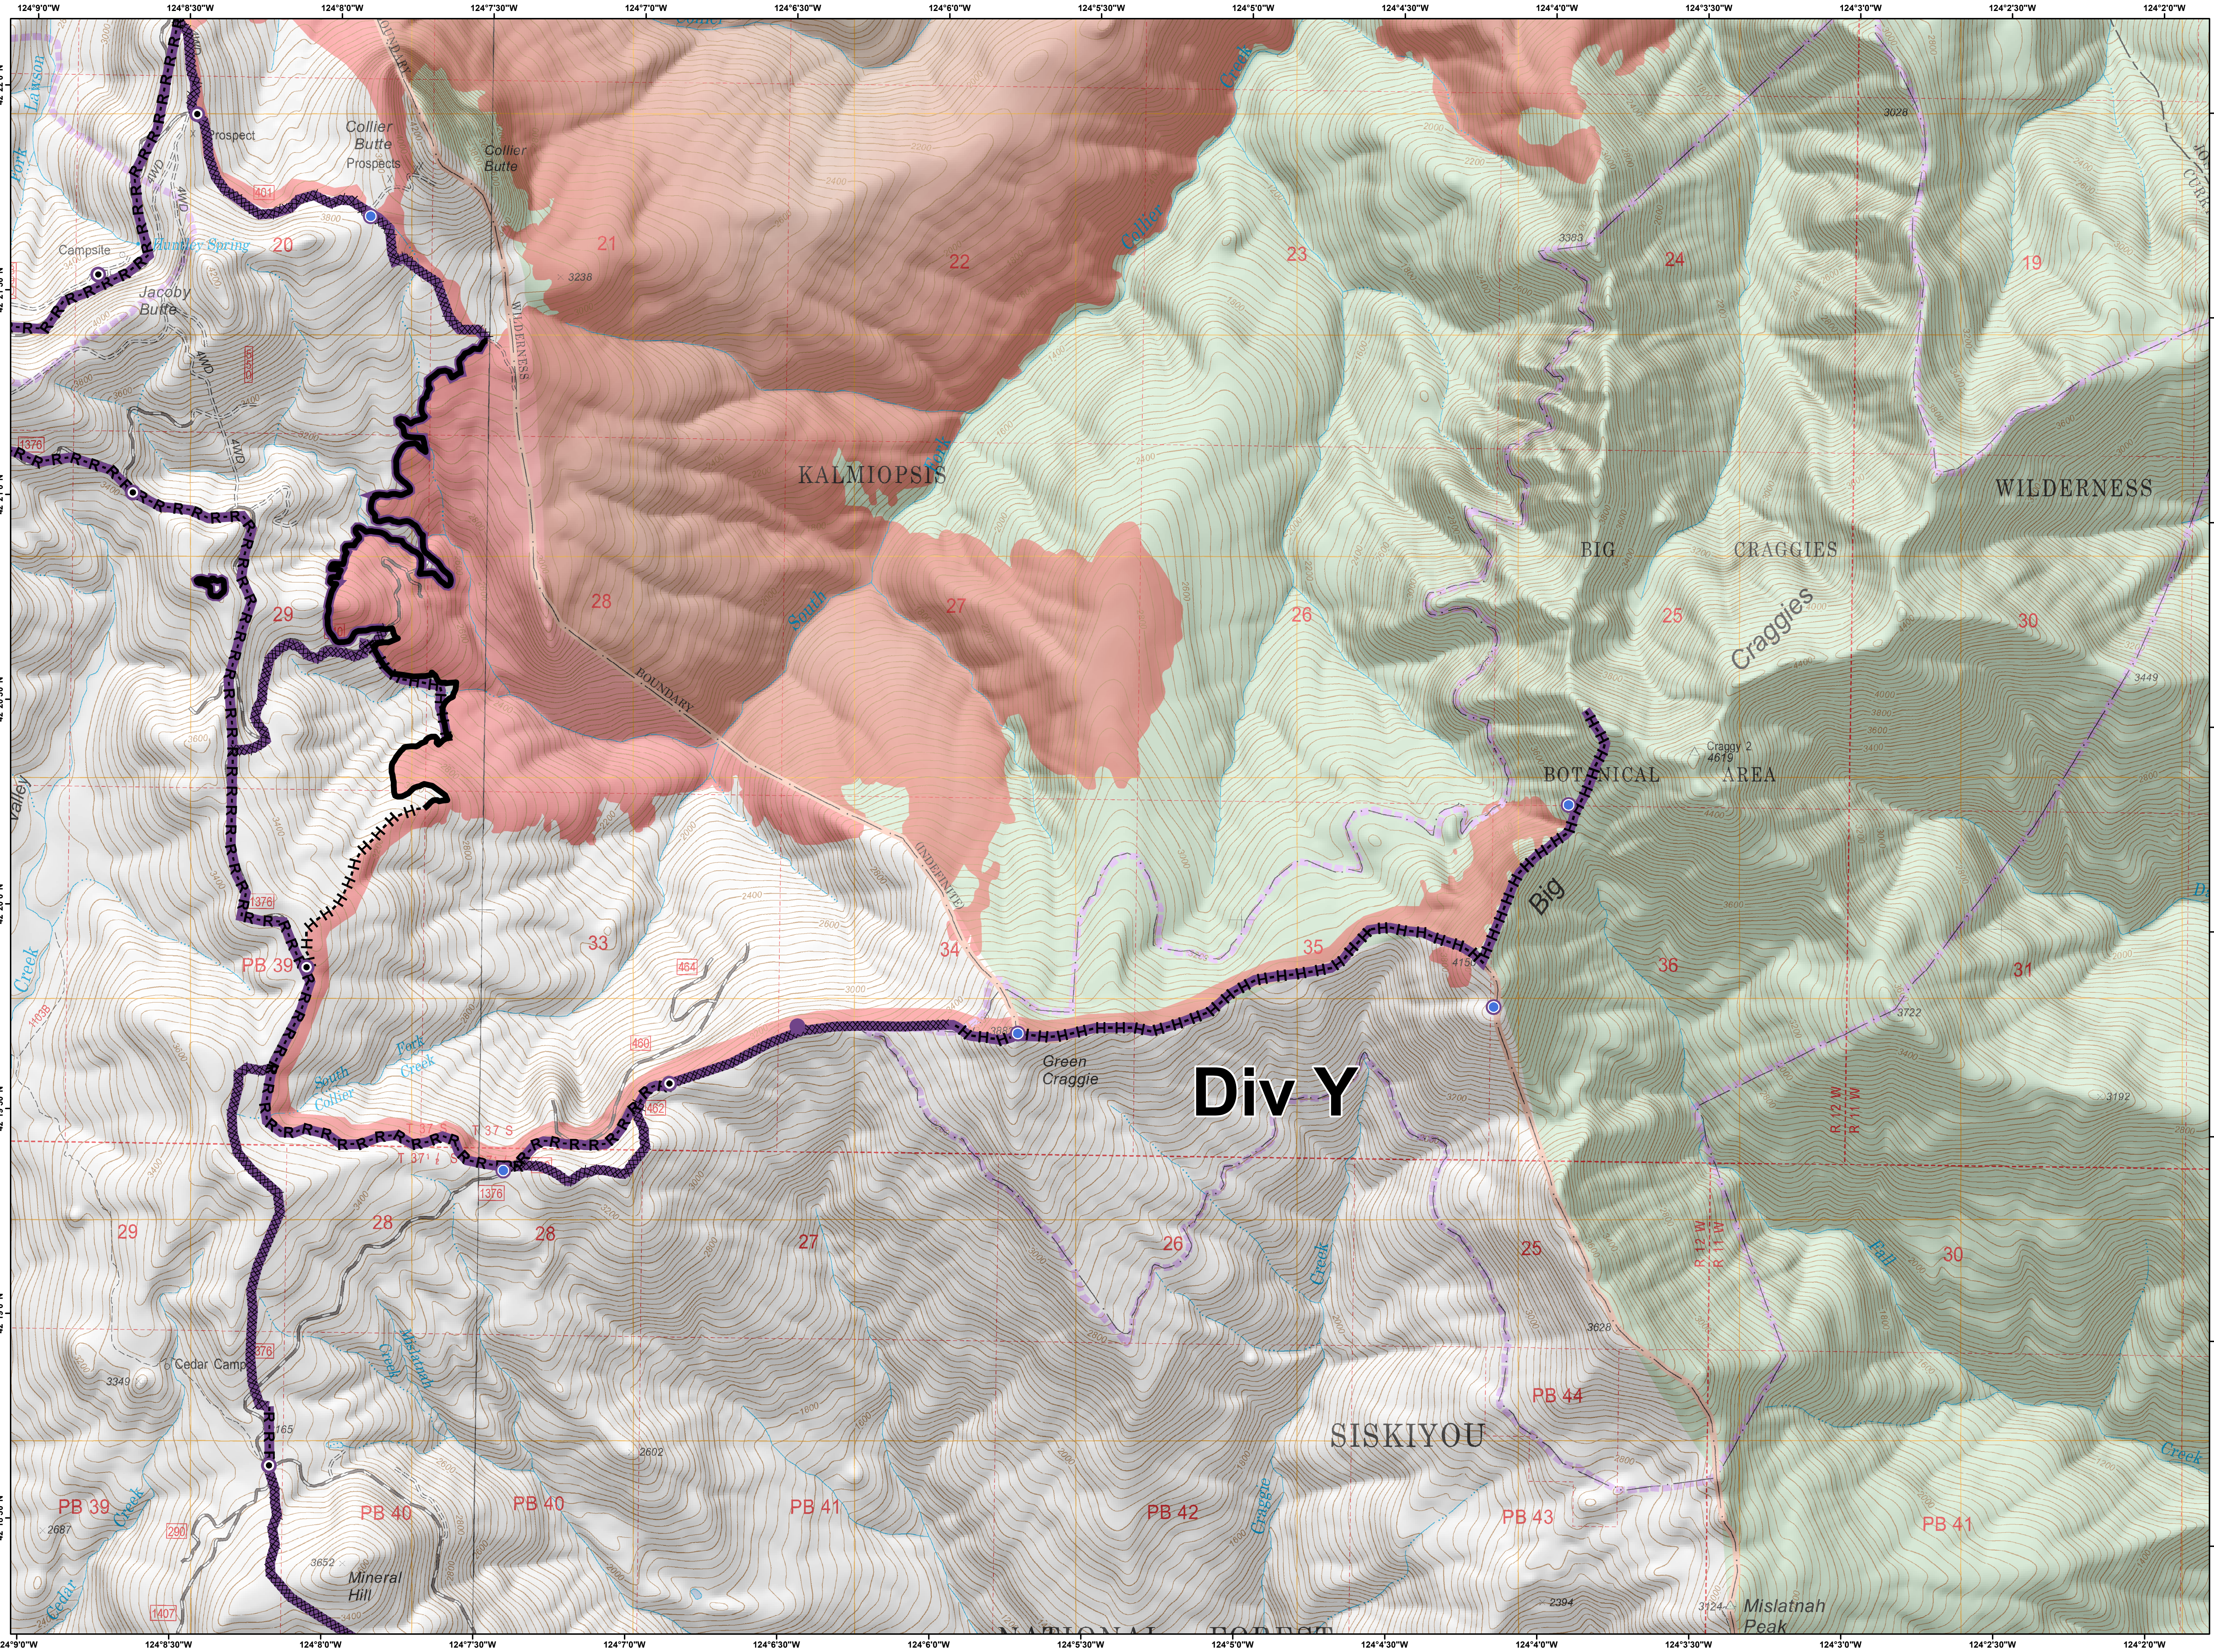

Collier Butte Fire
 OR- RSF-000808
 8/24/2015
 Division Y Repair
 Datum: NAD83
 Approx. 9,600 Acres

- Repair Point Status**
- Unknown (Purple circle)
- Fire Point**
- Helispot (Blue circle)
 - Drop Point (Black circle)
- Repair Line Status**
- Unknown (Purple line)
- Fire Line**
- R-R-R Road as Completed Line
 - Completed Dozer Line (Cross-hatched line)
 - Completed Line (Black line)
 - H-H-H Hand Line
 - Collier Butte Fire (Red outline)
 - Botanical Area Boundary (Purple outline)
 - Kalmiopsis Wilderness (Green shaded area)