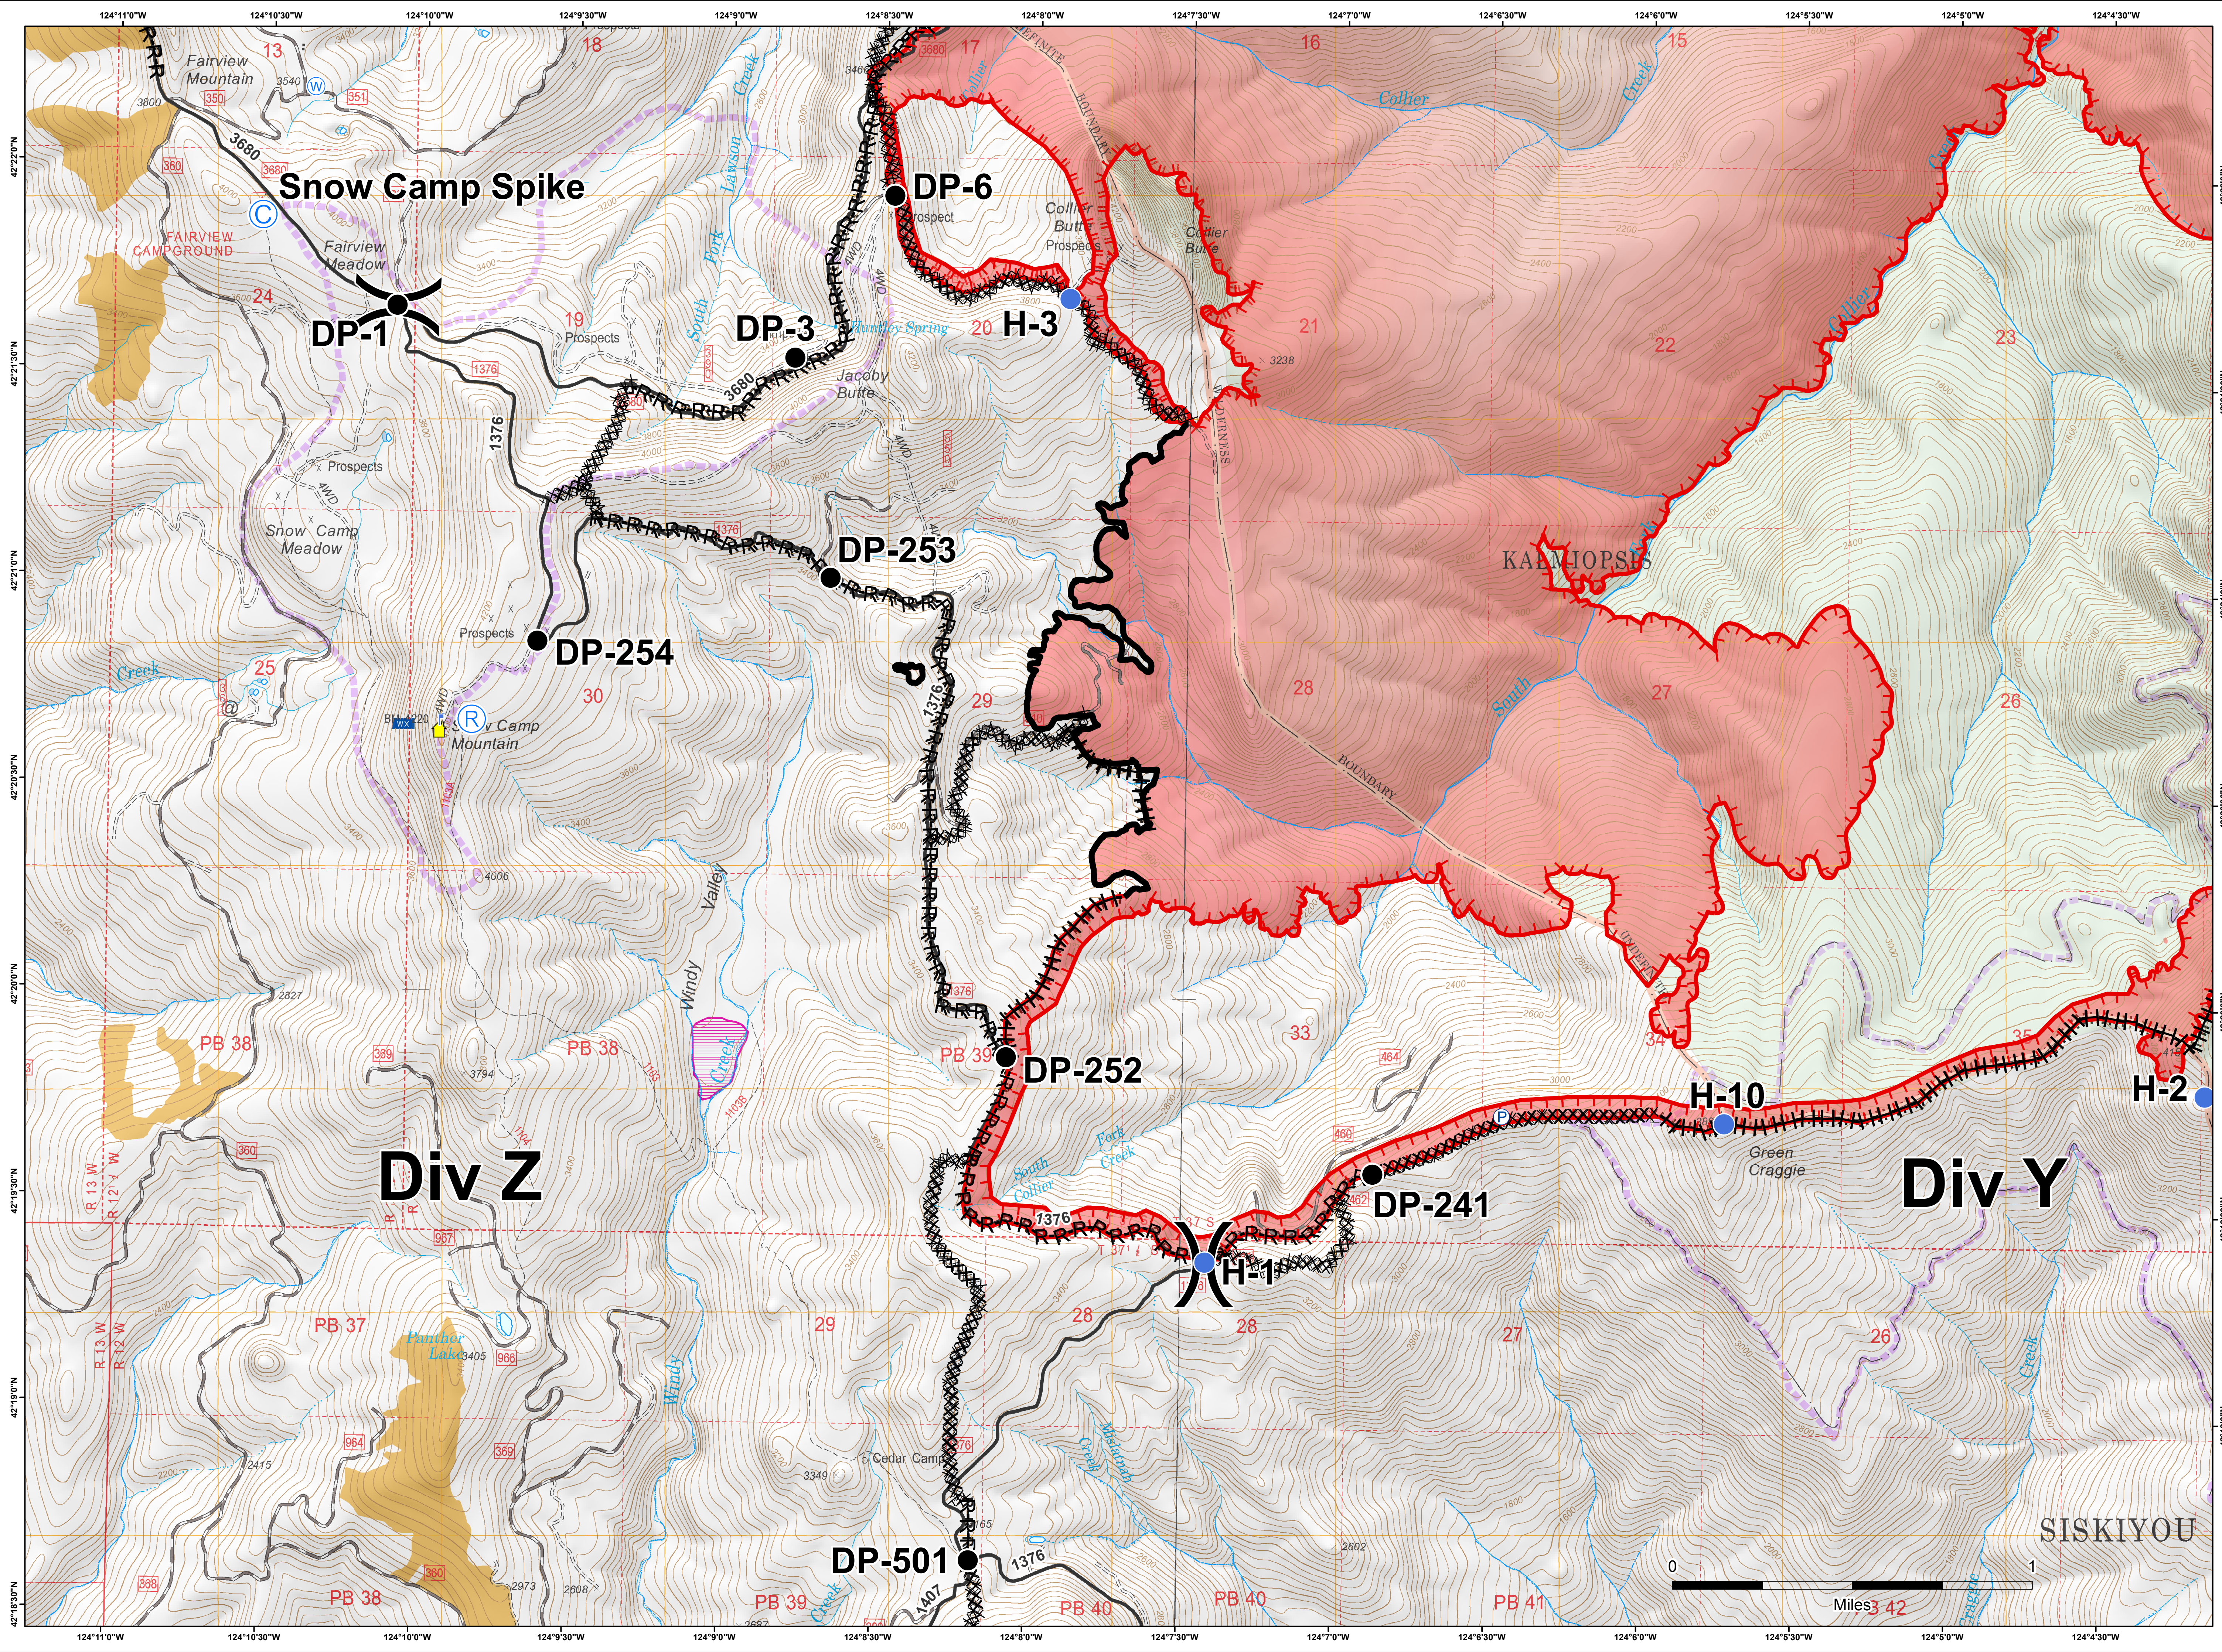

Collier Butte Fire
 OR- RSF-000808
 8/25/2015
 Division Z
 Datum: NAD83
 Approx. 10,000 Acres

- () Division
- (P) Pump
- (C) Camp
- (•) Helispot
- (•) Drop Point
- (W) Water Source
- (R) Repeater
- (L) Lookout
- (WX) Mobile Weather Unit
- (🏠) Structures
- Uncontrolled Fire Edge
- R-R-R Road as Completed Line
- XXXXX Completed Dozer Line
- Completed Line
- H-H-H Hand Line
- 🔴 Collier Butte Fire
- 🟡 Windy Valley Meadow Protection
- 🟠 Botanical Area Boundary
- 🟢 Kalmiopsis Wilderness

Div Z

Div Y