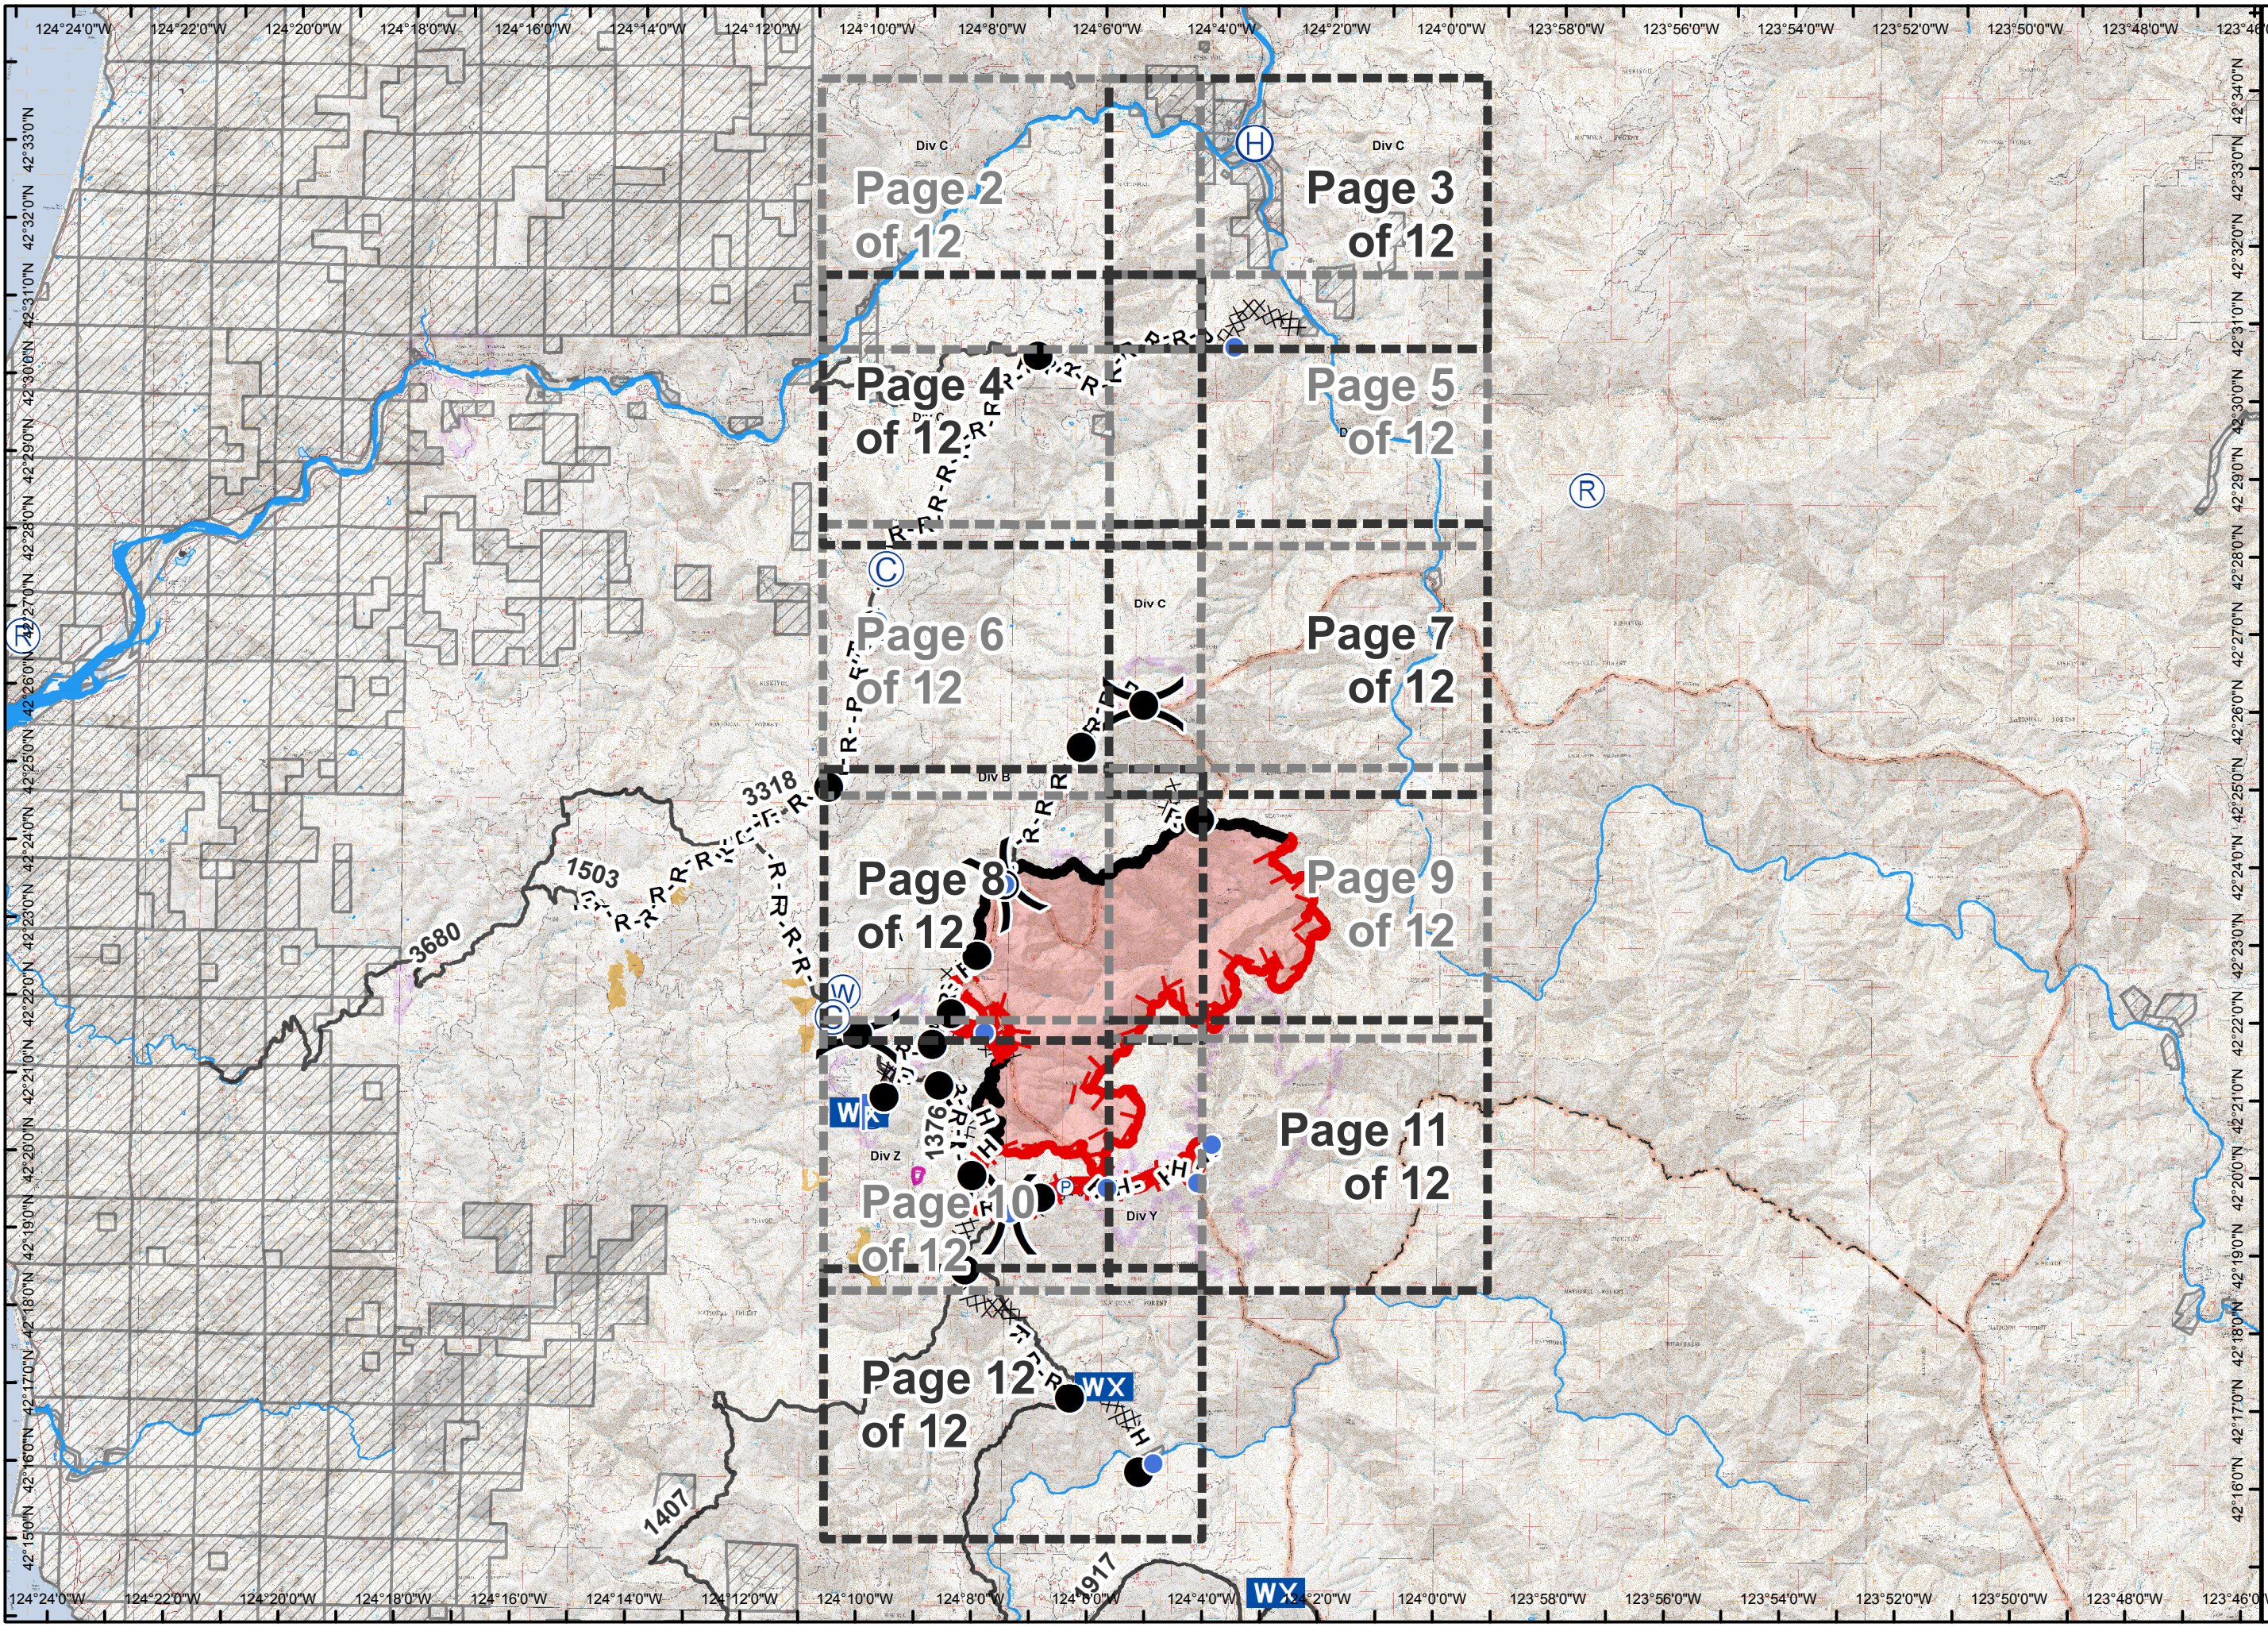

0 0.5
Miles

Page 1 of 12

- Legend**
- () Division
 - (C) Camp
 - Drop Point
 - Helispot
 - ⌚ Lookout
 - WX Mobile Weather Unit
 - (R) Repeater
 - (W) Water Source
 - (P) Pump
 - Other
 - Uncontrolled Fire Edge
 - XXX Completed Dozer Line
 - Completed Line
 - H - H Hand Line
 - R - R Road as Completed Line
 - Botanical Area Boundary
 - Kalmiopsis Wilderness
 - Windy Valley Meadow Protection
 - Long Term Ecosystem Productivity
 - Private Ownership

Page 2
of 12

Page 3
of 12

Page 4
of 12

Page 5
of 12

Page 6
of 12

Page 7
of 12

Page 8
of 12

Page 9
of 12

Page 10
of 12

Page 11
of 12

Page 12
of 12