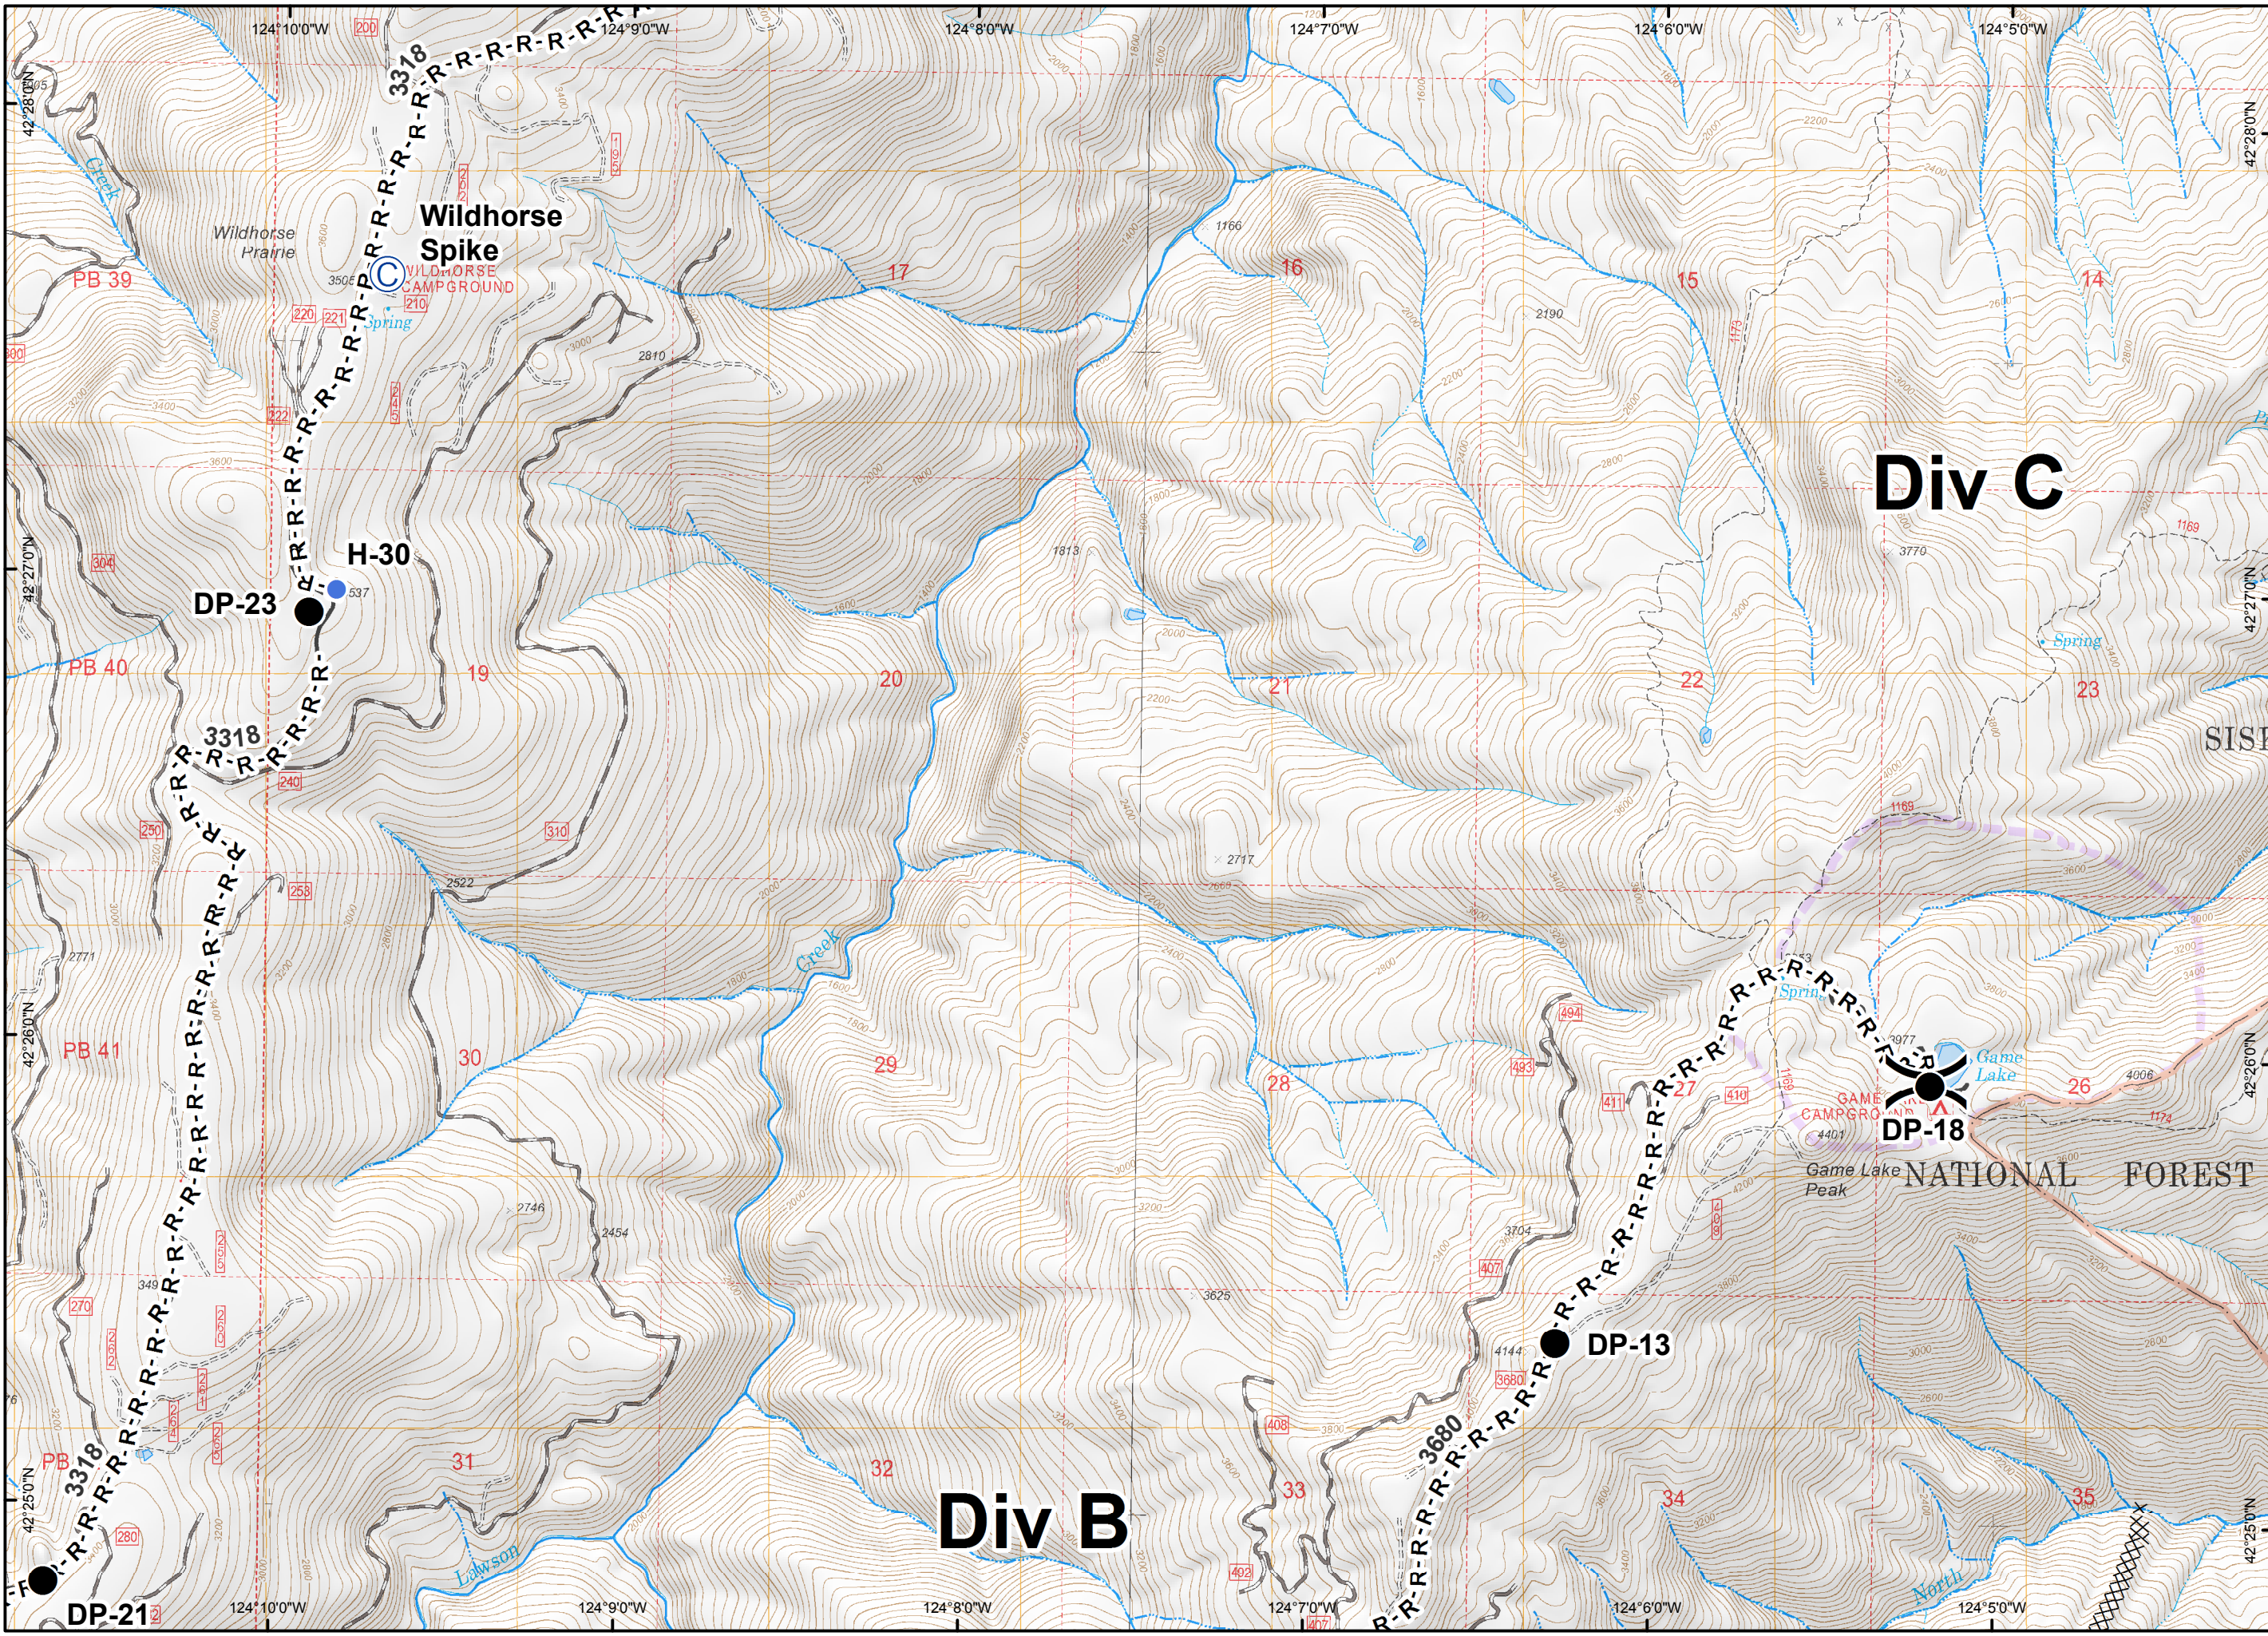

- Legend**
- ( ) Division
  - ⊙ Camp
  - Drop Point
  - Helispot
  - ⌚ Lookout
  - WX Mobile Weather Unit
  - Ⓡ Repeater
  - Ⓜ Water Source
  - Ⓟ Pump
  - Other
  - ▬ Uncontrolled Fire Edge
  - XXXX Completed Dozer Line
  - ▬ Completed Line
  - H - H Hand Line
  - R - R Road as Completed Line
  - ▭ Botanical Area Boundary
  - ▭ Kalmiopsis Wilderness
  - ▭ Windy Valley Meadow Protection
  - ▭ Long Term Ecosystem Productivity
  - ▭ Private Ownership

**Div C**

**Div B**