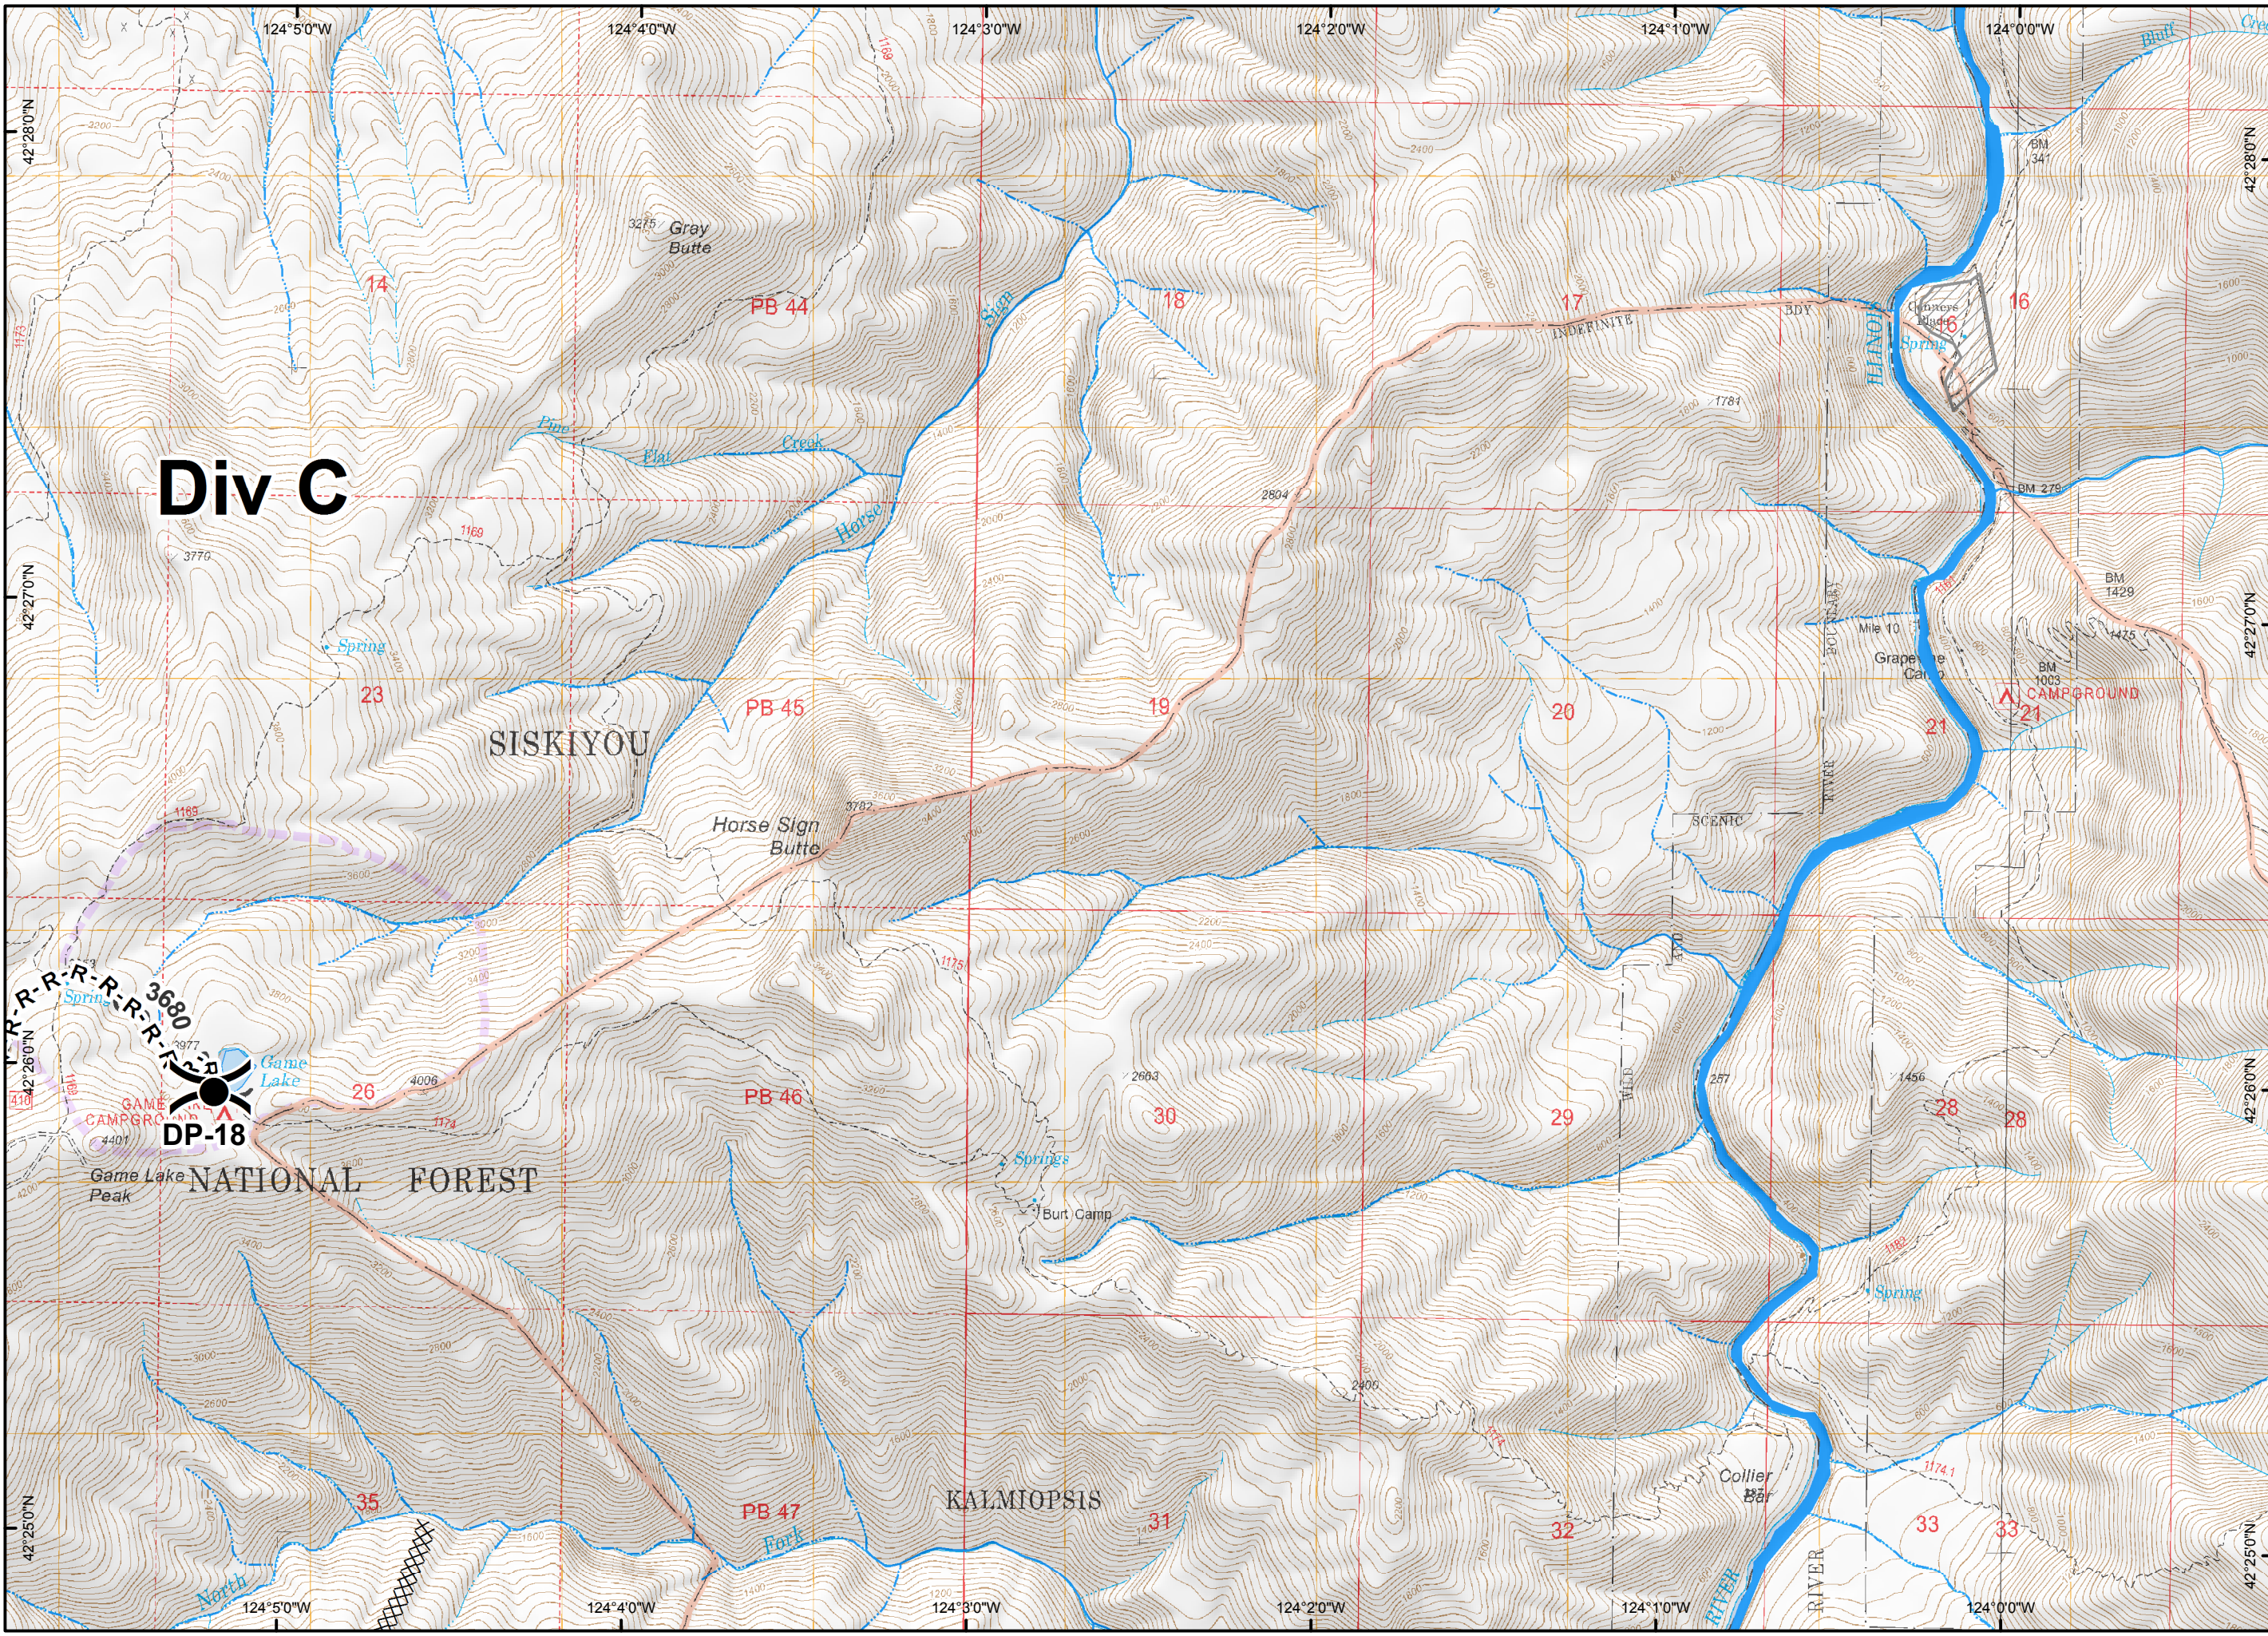

- Legend**
- () Division
 - (C) Camp
 - Drop Point
 - Helispot
 - ⌚ Lookout
 - WX Mobile Weather Unit
 - (R) Repeater
 - (W) Water Source
 - (P) Pump
 - Other
 - ▬ Uncontrolled Fire Edge
 - ▬ Completed Dozer Line
 - ▬ Completed Line
 - H - H Hand Line
 - R - R Road as Completed Line
 - ▭ Botanical Area Boundary
 - ▭ Kalmiopsis Wilderness
 - ▭ Windy Valley Meadow Protection
 - ▭ Long Term Ecosystem Productivity
 - ▭ Private Ownership

Div C

SISKIYOU

KALMIOPSIS

GAME LAKE
 NATIONAL FOREST
 DP-18

R-R-R-R-R-R-R-R-R-R
 3680
 GAME CAMPGRND
 4401
 GAME LAKE PEAK