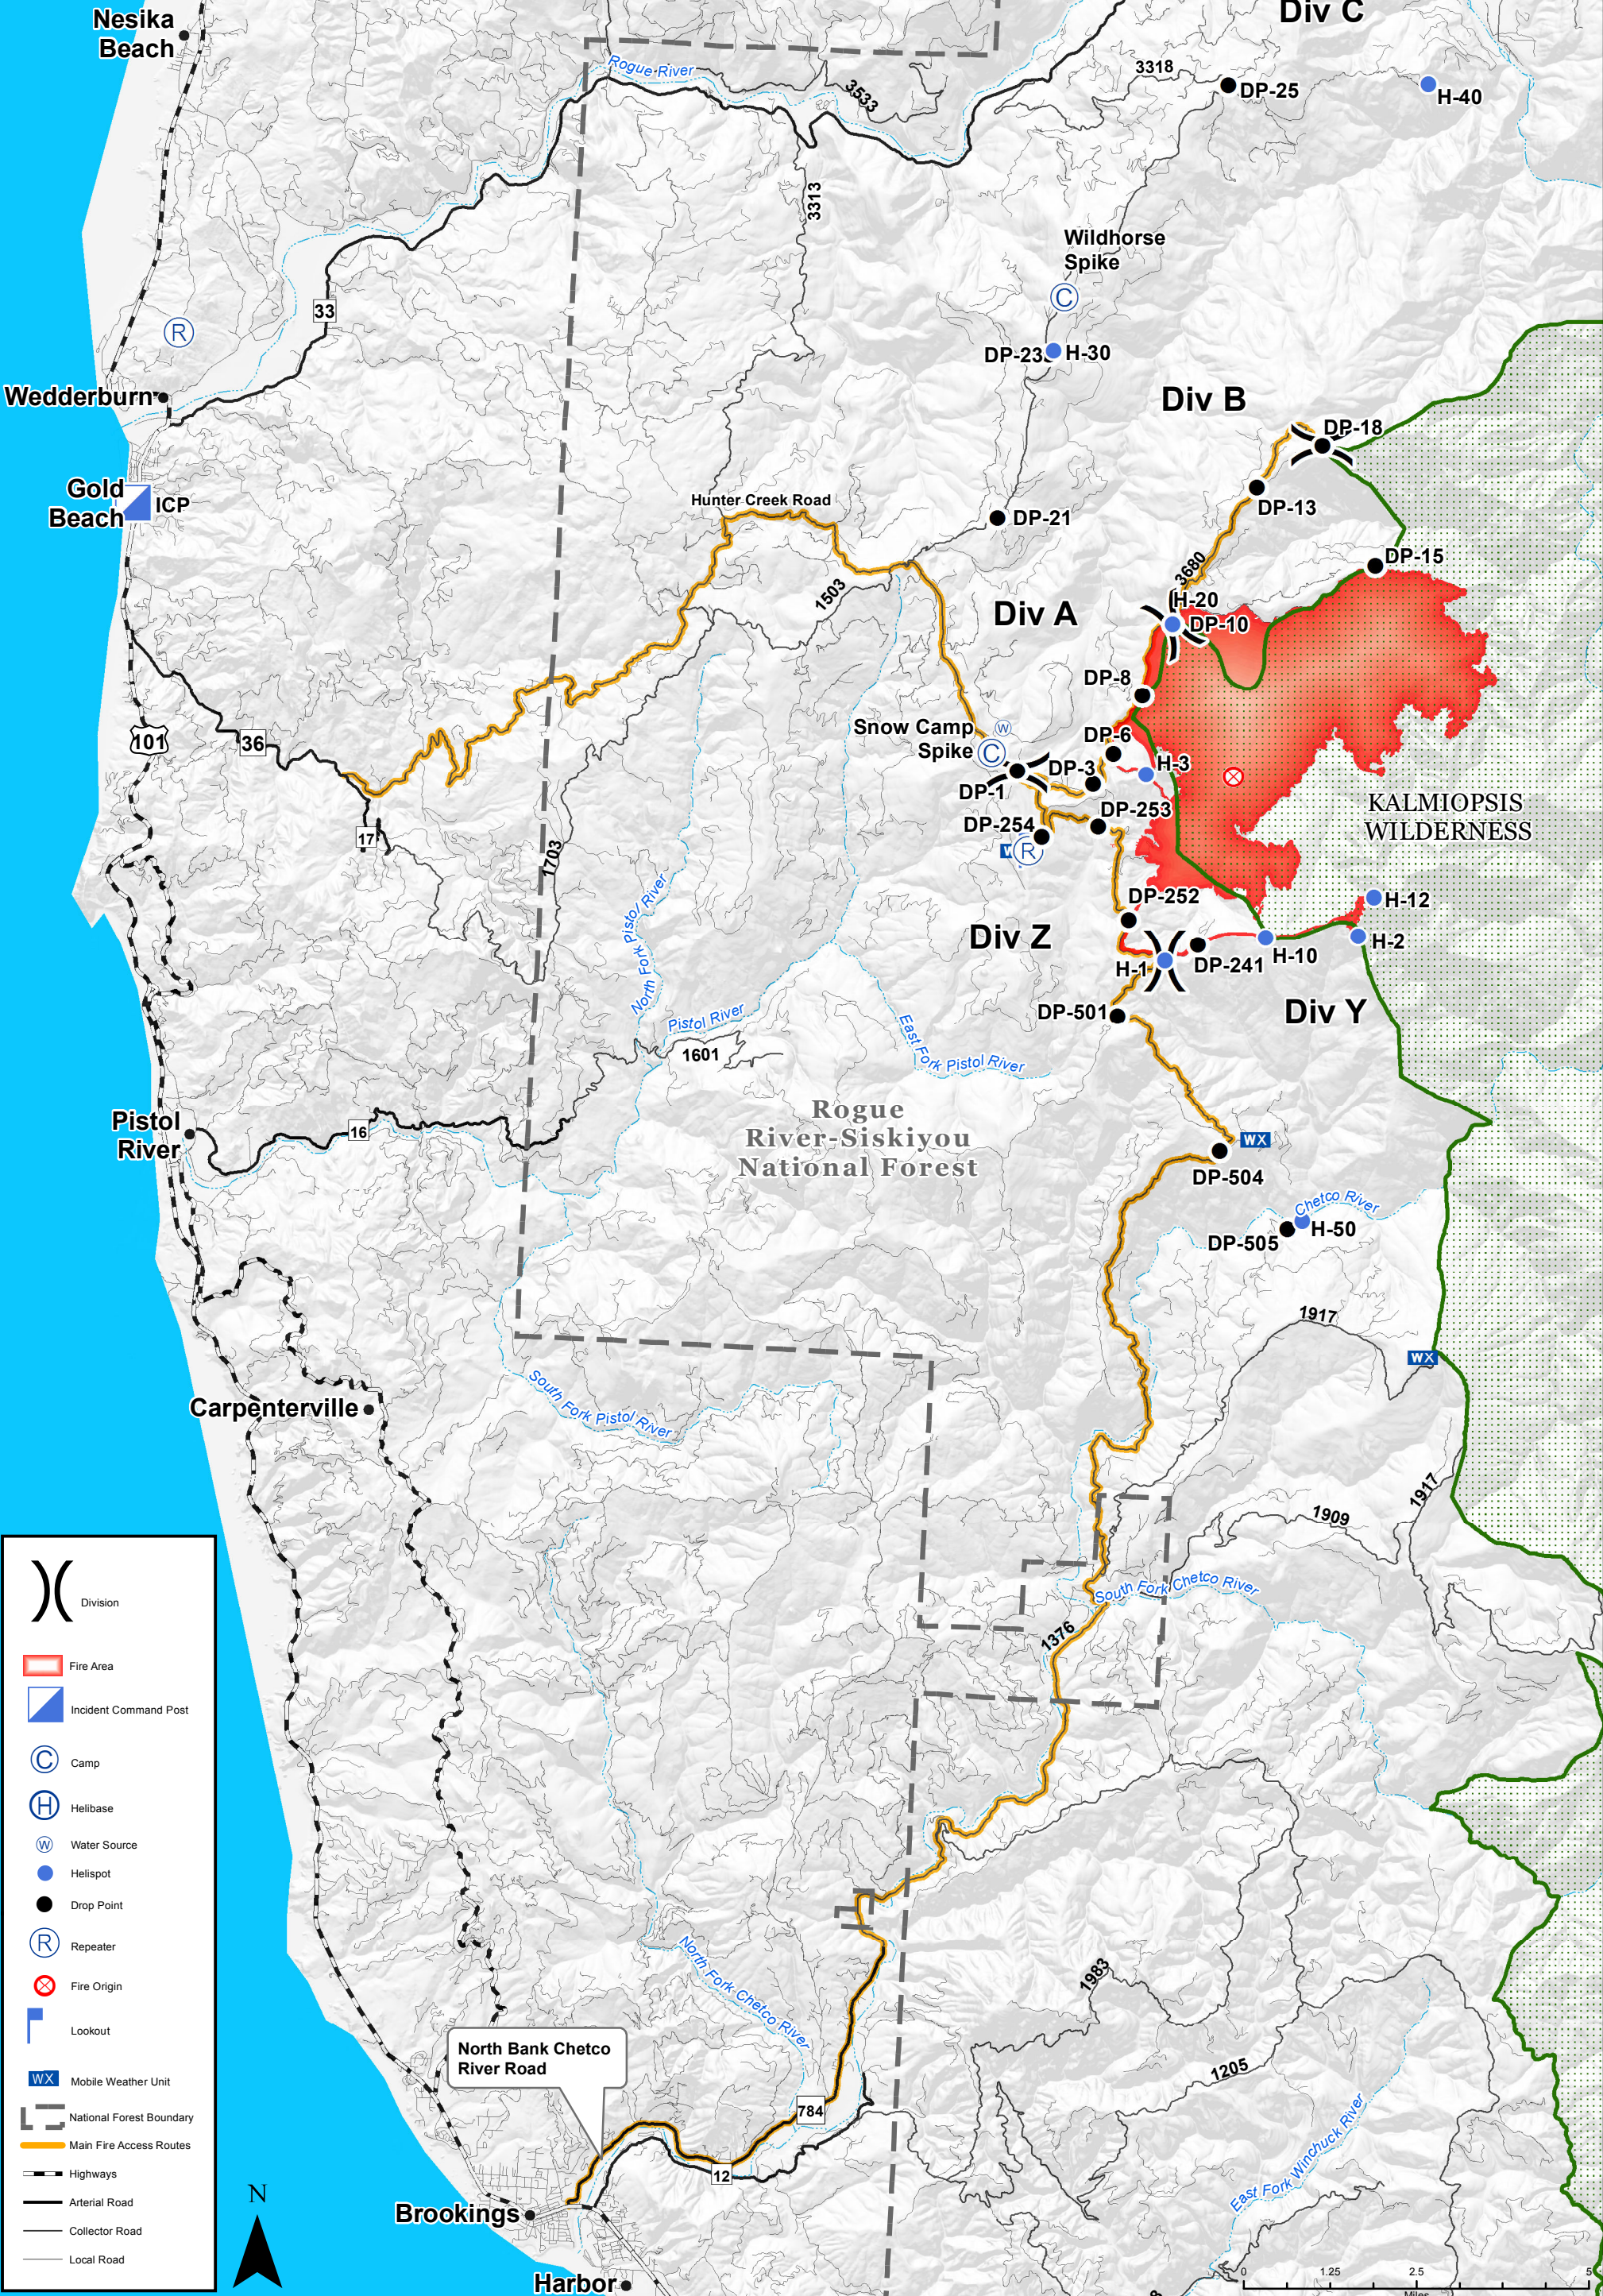

Collier Butte Fire
OR-RSF-000808
August 25, 2015
Transportation Map
Day Shift
NAD 83

- Division
- Fire Area
- Incident Command Post
- Camp
- Helibase
- Water Source
- Helispot
- Drop Point
- Repeater
- Fire Origin
- Lookout
- Mobile Weather Unit
- National Forest Boundary
- Main Fire Access Routes
- Highways
- Arterial Road
- Collector Road
- Local Road